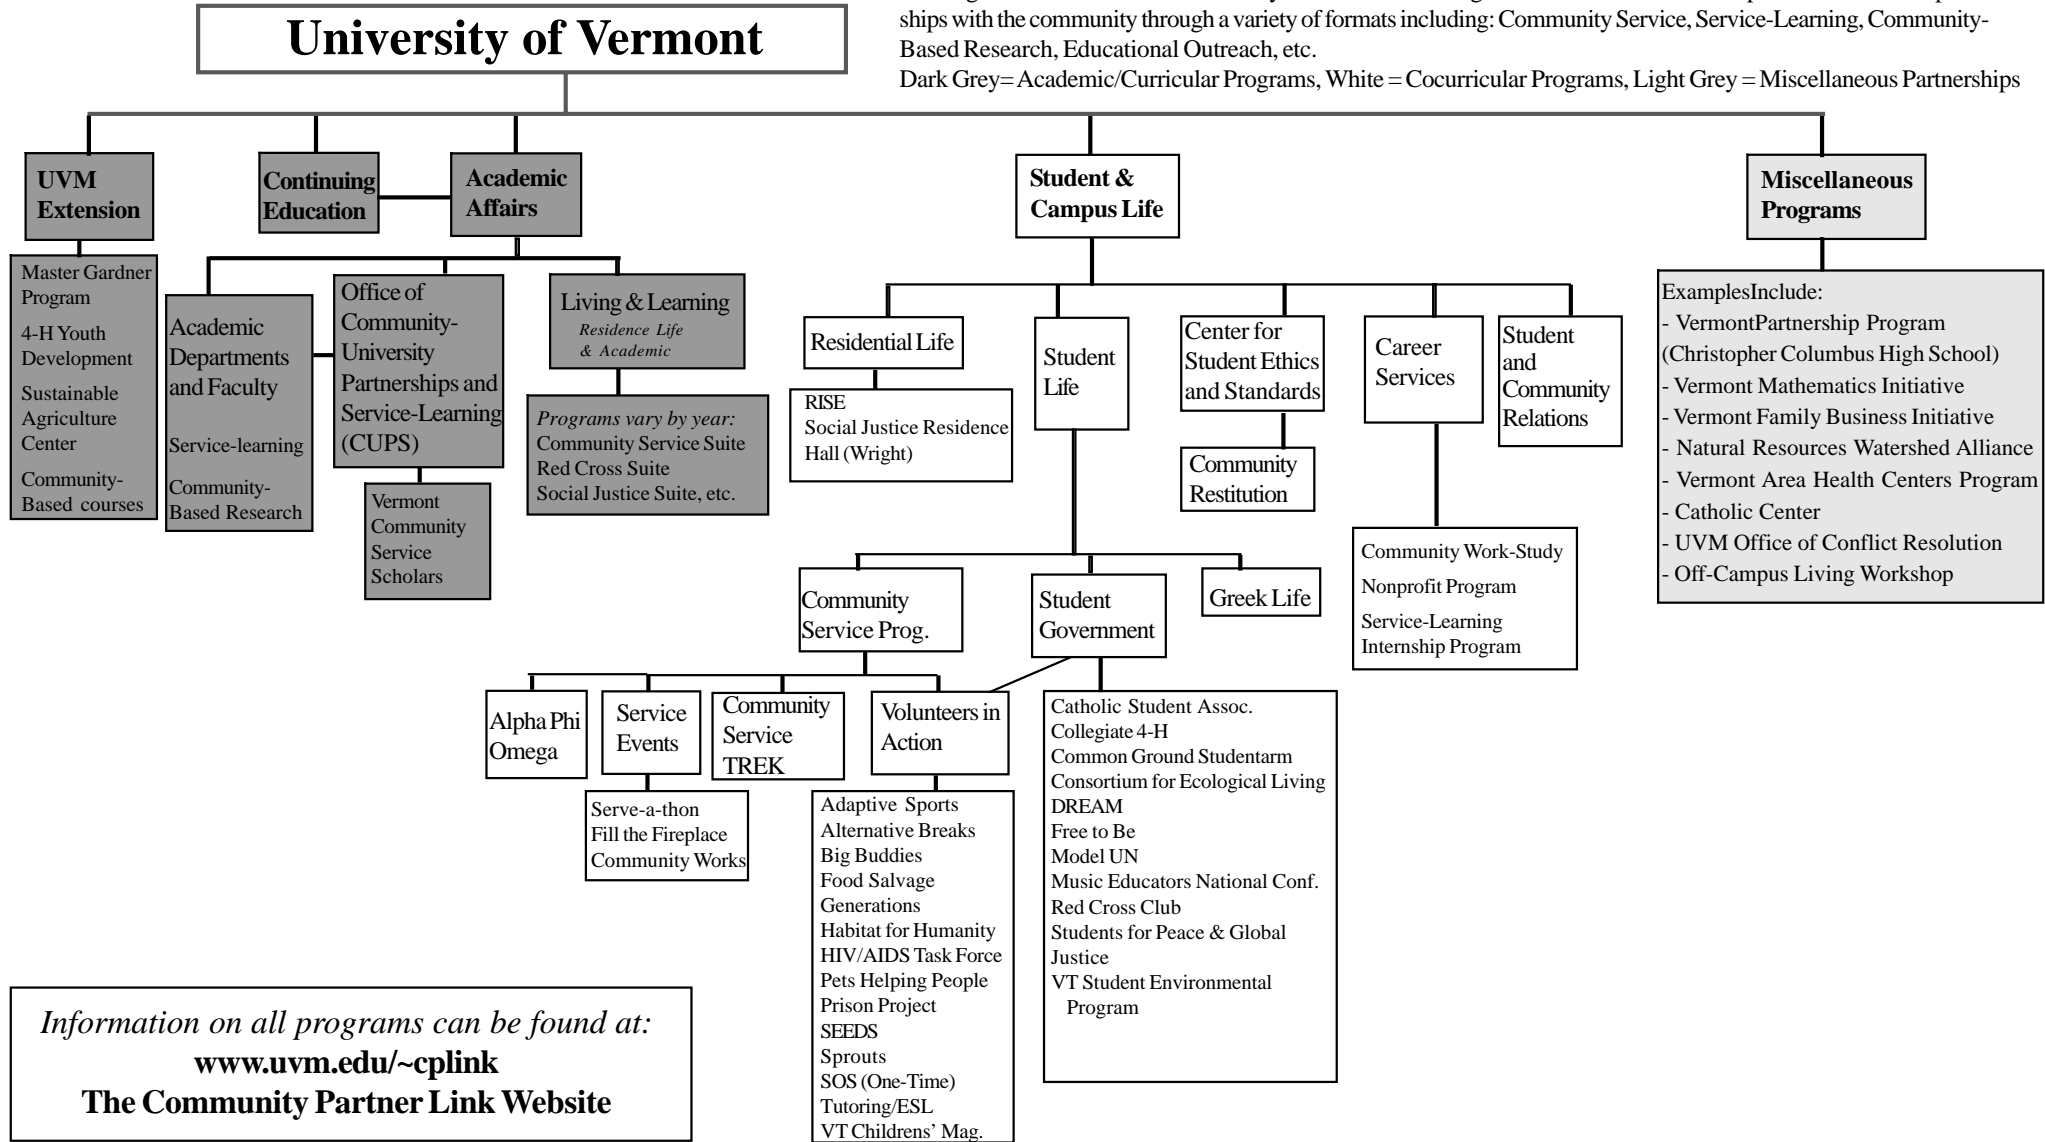

Community Engagement at UVM

This organizational chart indicates many of the offices and organizations on the UVM campus who coordinate partnerships with the community through a variety of formats including: Community Service, Service-Learning, Community-Based Research, Educational Outreach, etc.

Dark Grey= Academic/Curricular Programs, White = Cocurricular Programs, Light Grey = Miscellaneous Partnerships

Information on all programs can be found at:
www.uvm.edu/~cplink
 The Community Partner Link Website