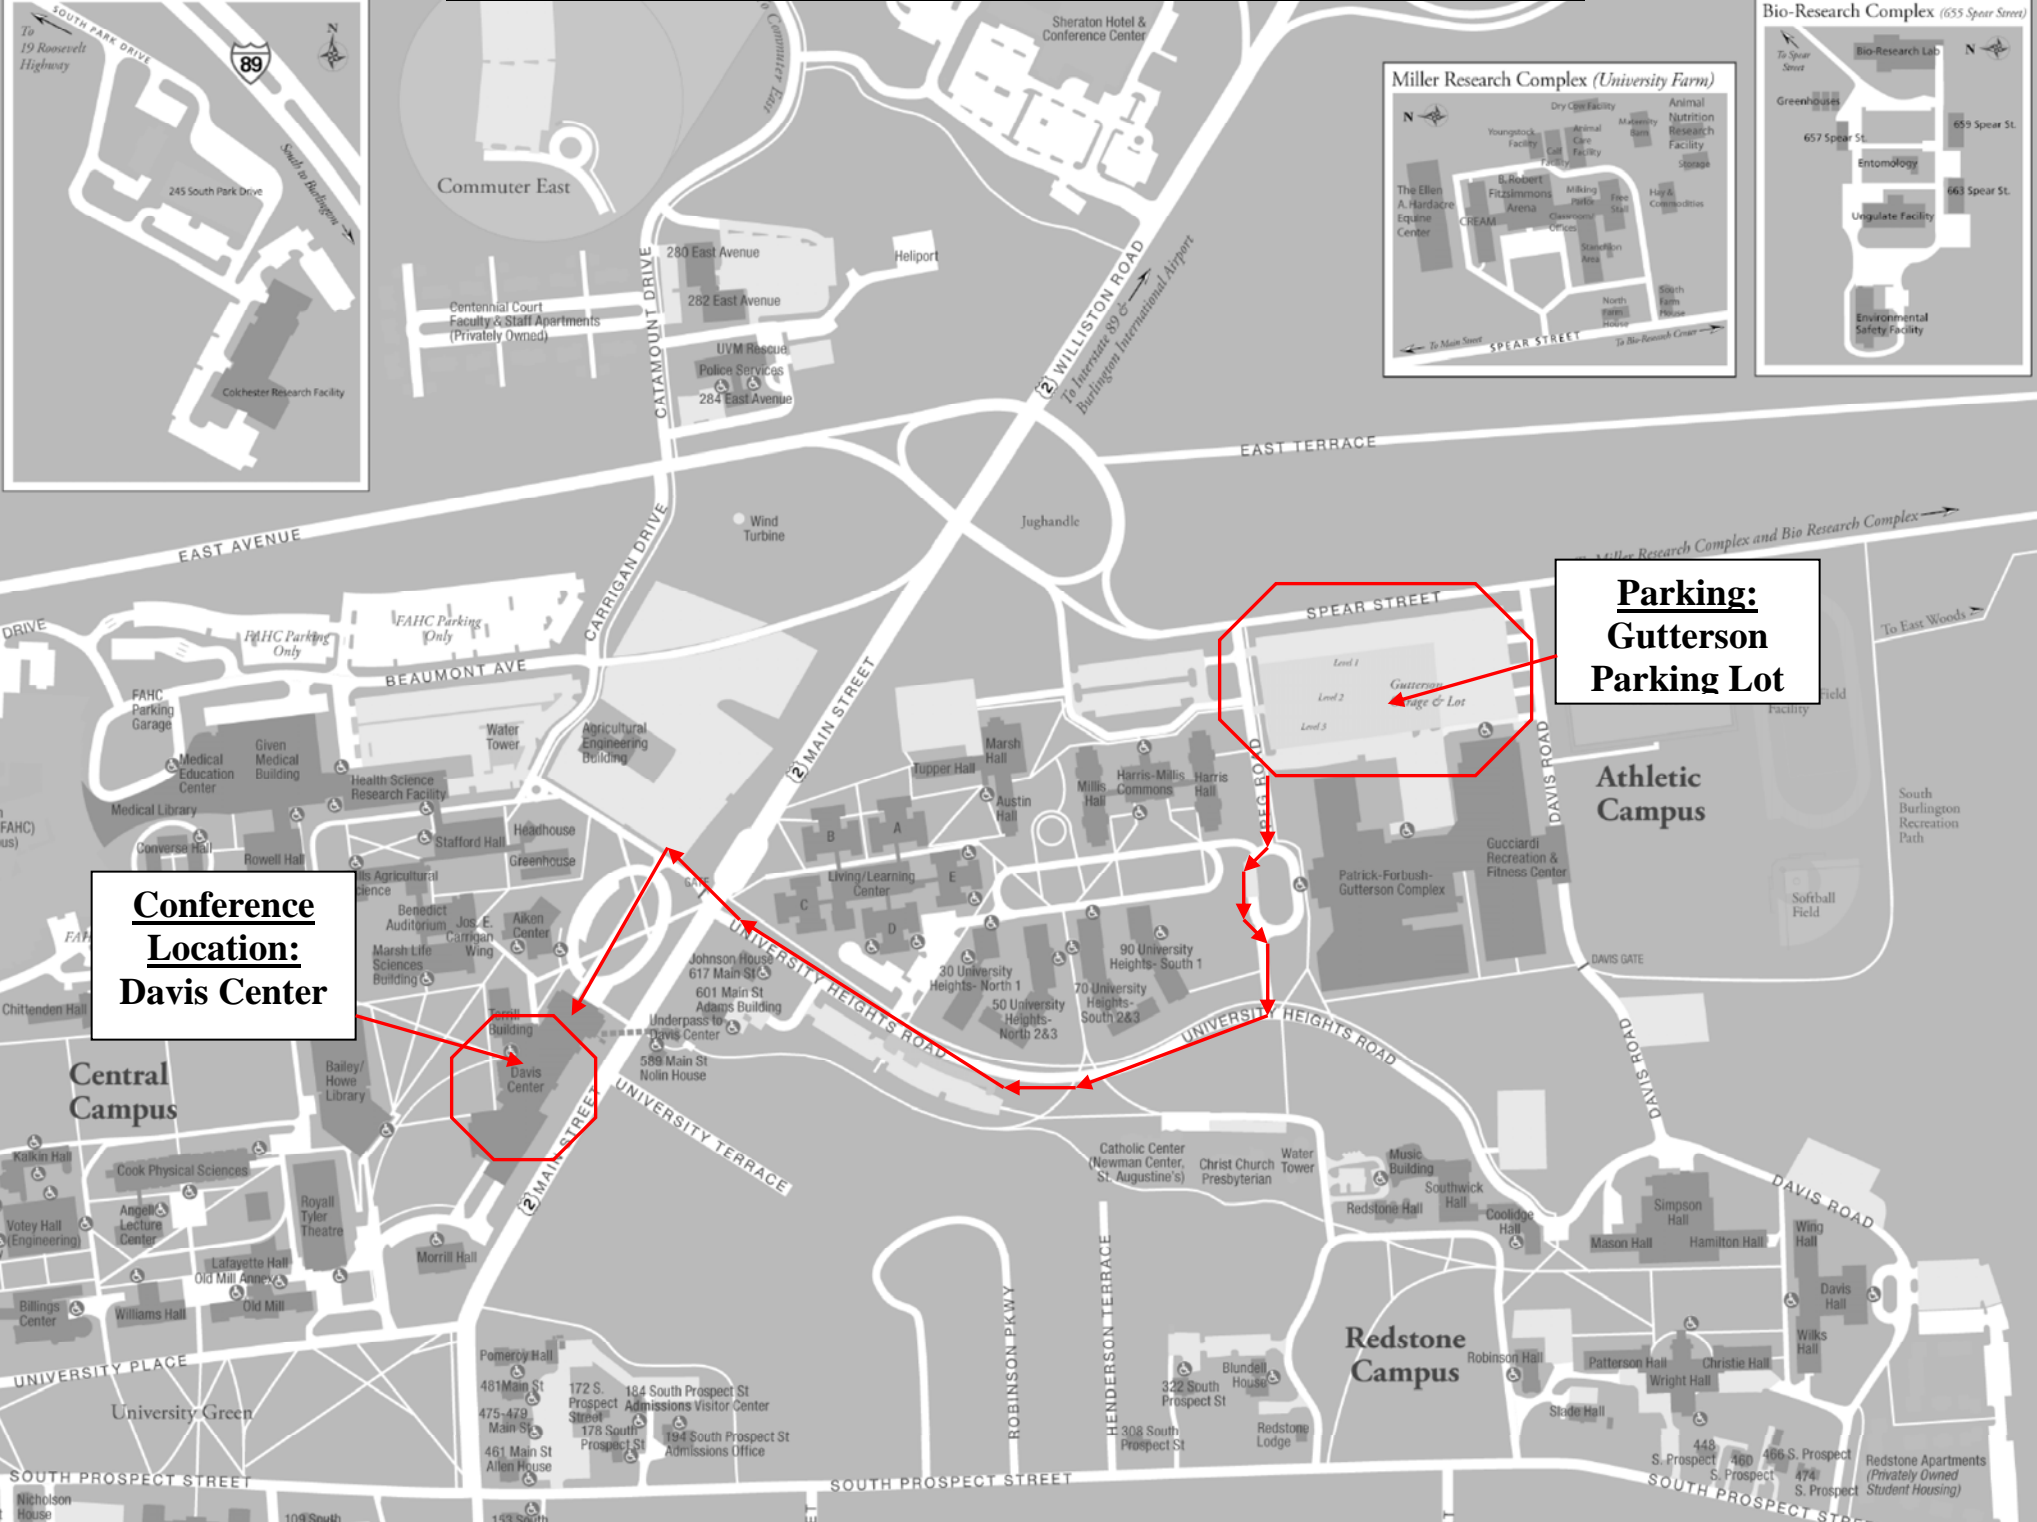

University of Vermont – Campus Map

**Parking:
Gutterson
Parking Lot**

**Conference
Location:
Davis Center**