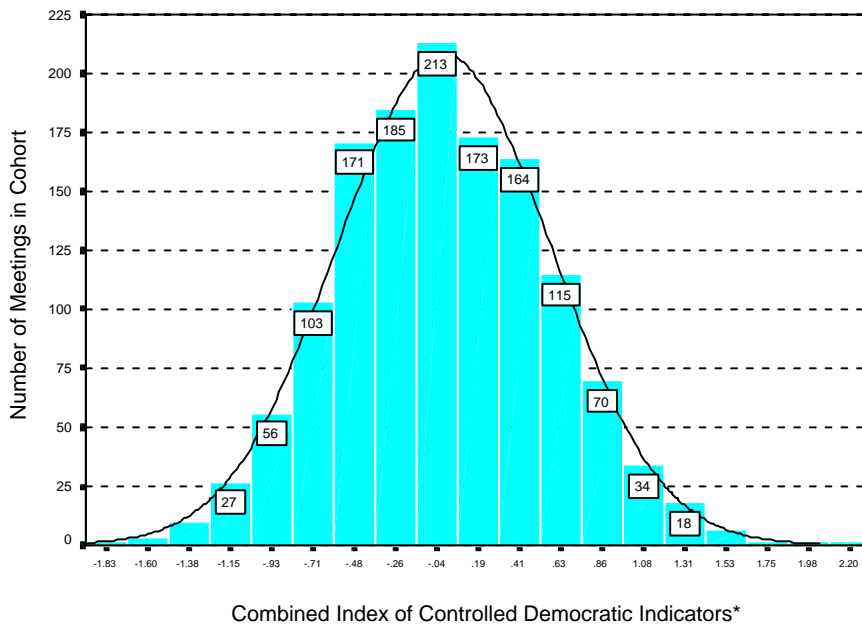

FIGURE XI-A

Best Democracy Measures: 1357 Meetings 1970-1998

Plot 1 The Raw Best Democracy Index (RBDI)

*Attendance @ 40%; Participation @ 20% Women's Equality @ 20% Time @ 20%

Plot 2 The Controlled Best Democracy Index (CBDI)

* Attendance @ 40% Participation @ 20% Women's Equality @ 20% Time @ 20%