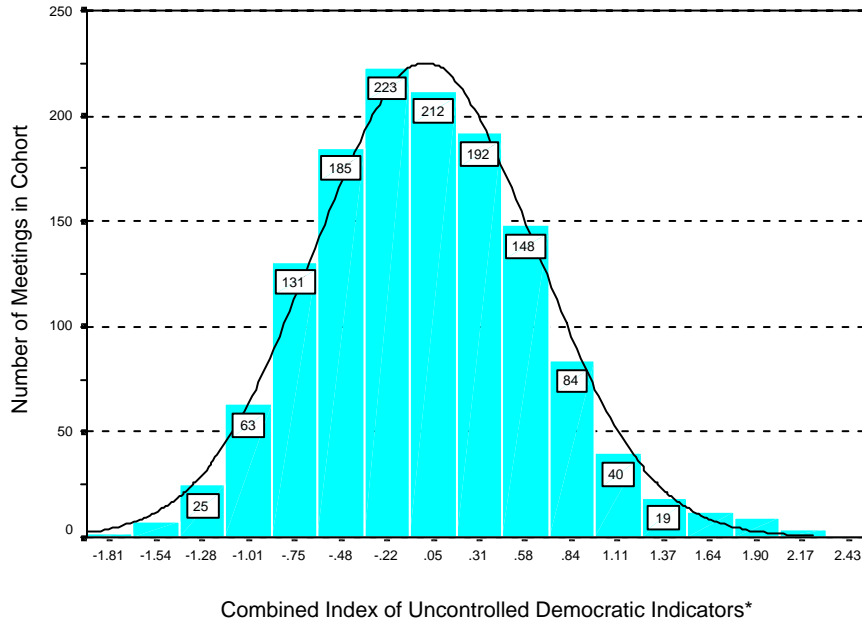

FIGURE XI-A

Best Democracy Measures: 1357 Meetings 1970-1998

Plot 1 The Raw Best Democracy Index (RBDI)

*Attendance @ 40%; Participation @ 20% Women's Equality @ 20% Time @ 20%

Plot 2 The Controlled Best Democracy Index (CBDI)

* Attendance @ 40% Participation @ 20% Women's Equality @ 20% Time @ 20%