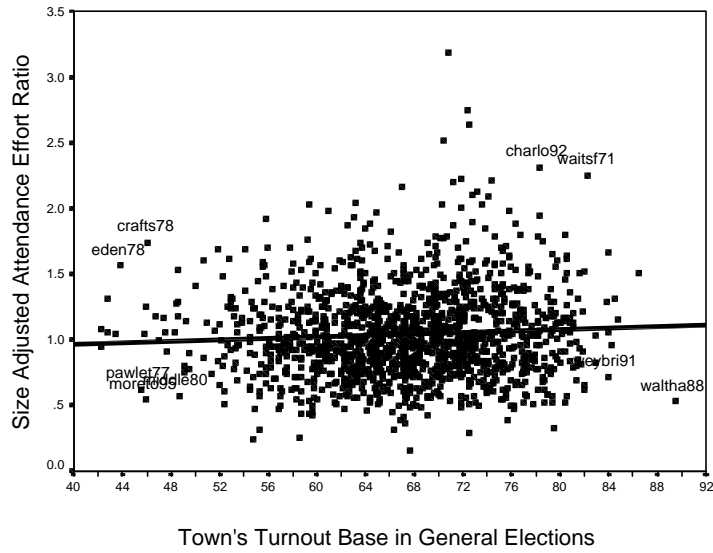

FIGURE VI-C

Town Meeting Attendance and General Election Turnout

Plot 1 Attendance Effort by Election Turnout (1440 Meetings 1970-98)

Plot 2 Turnout at the Polls by Town Size (1440 Town Elections 1970-98)

*Averaged for two general elections closest to meeting.

Plot 3 Election Turnout by Town Education (1440 Town Elections 1970-98)