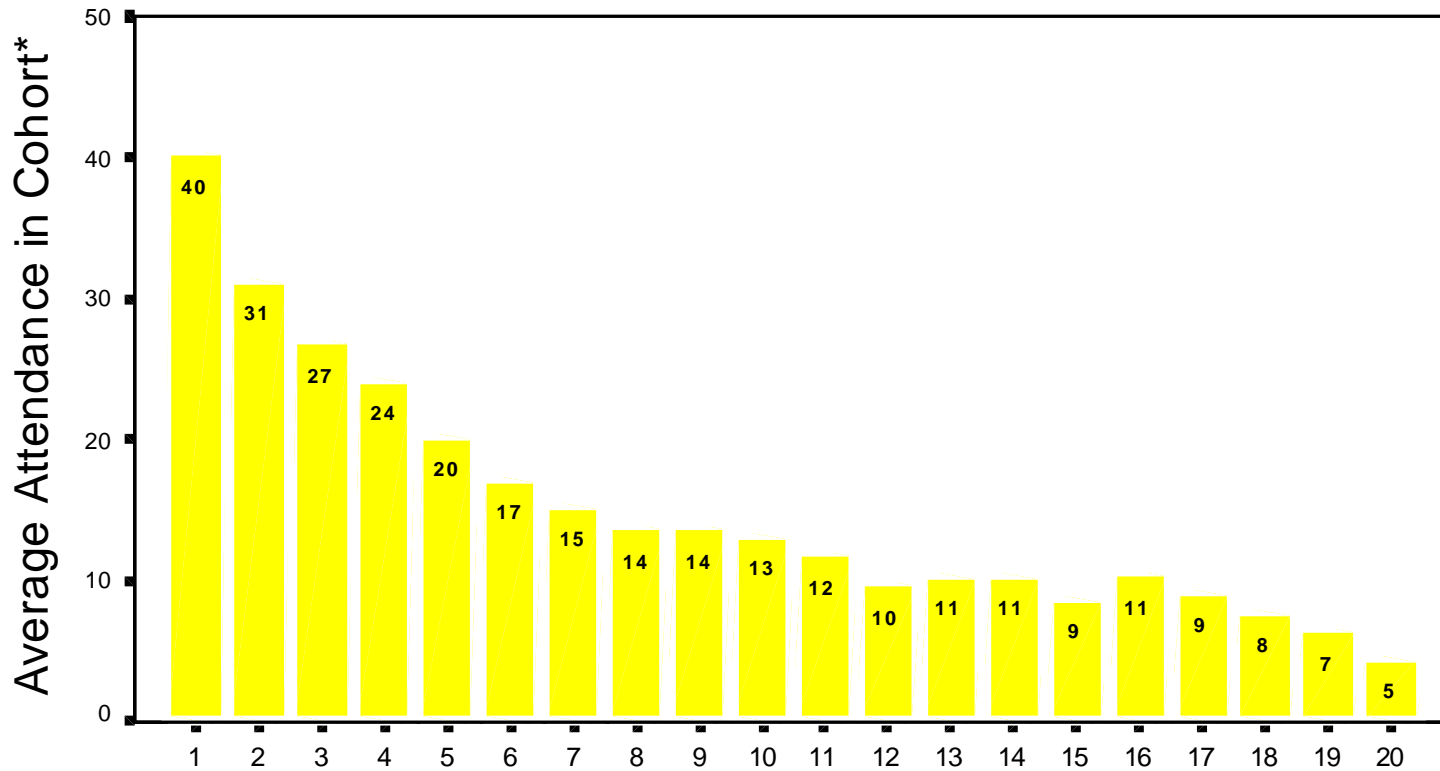

FIGURE IV-F

Town Size and Town Meeting Attendance: A First Look

1435 Meetings 1970 - 1998

Town Size in Registered Voters: Increments of 150 Voters**

*Average of registered voters at highest attendance

**Cohorts 17 and 18 = increments of 300, 19 = 600, 20 = > 3600