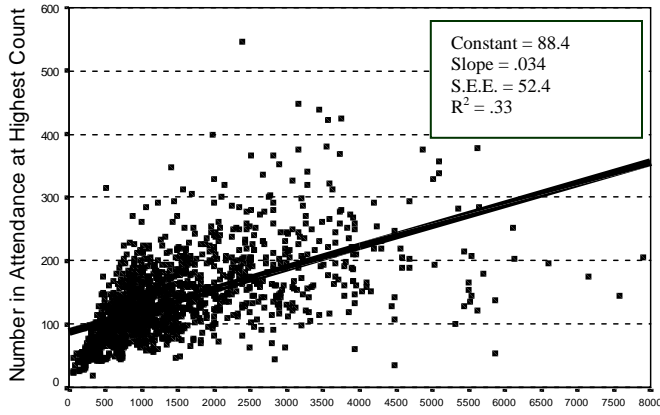

# FIGURE IV-C

**Plot 1 Town Meeting Attendance by Town Population**

1438 Meetings 1970 - 1998

Town Population at the Time of the Meeting

**Plot 2 Attendance by Small Town Population**

631 Meetings 1970 - 1998

Town Population for the Year of the Meeting

**Plot 3 Attendance by Middle-sized Town Population**

488 Meetings 1970 - 1998

Town Population for the Year of the Meeting

**Plot 4 Attendance by Larger Town Population**

315 Meetings 1970 - 1998

Town Population for the Year of the Meeting

**Plot 5 Attendance by Log(10) of Town Population**

1434 Meetings 1970 - 1998

Log(10) of Town Population for the Year of the Meeting