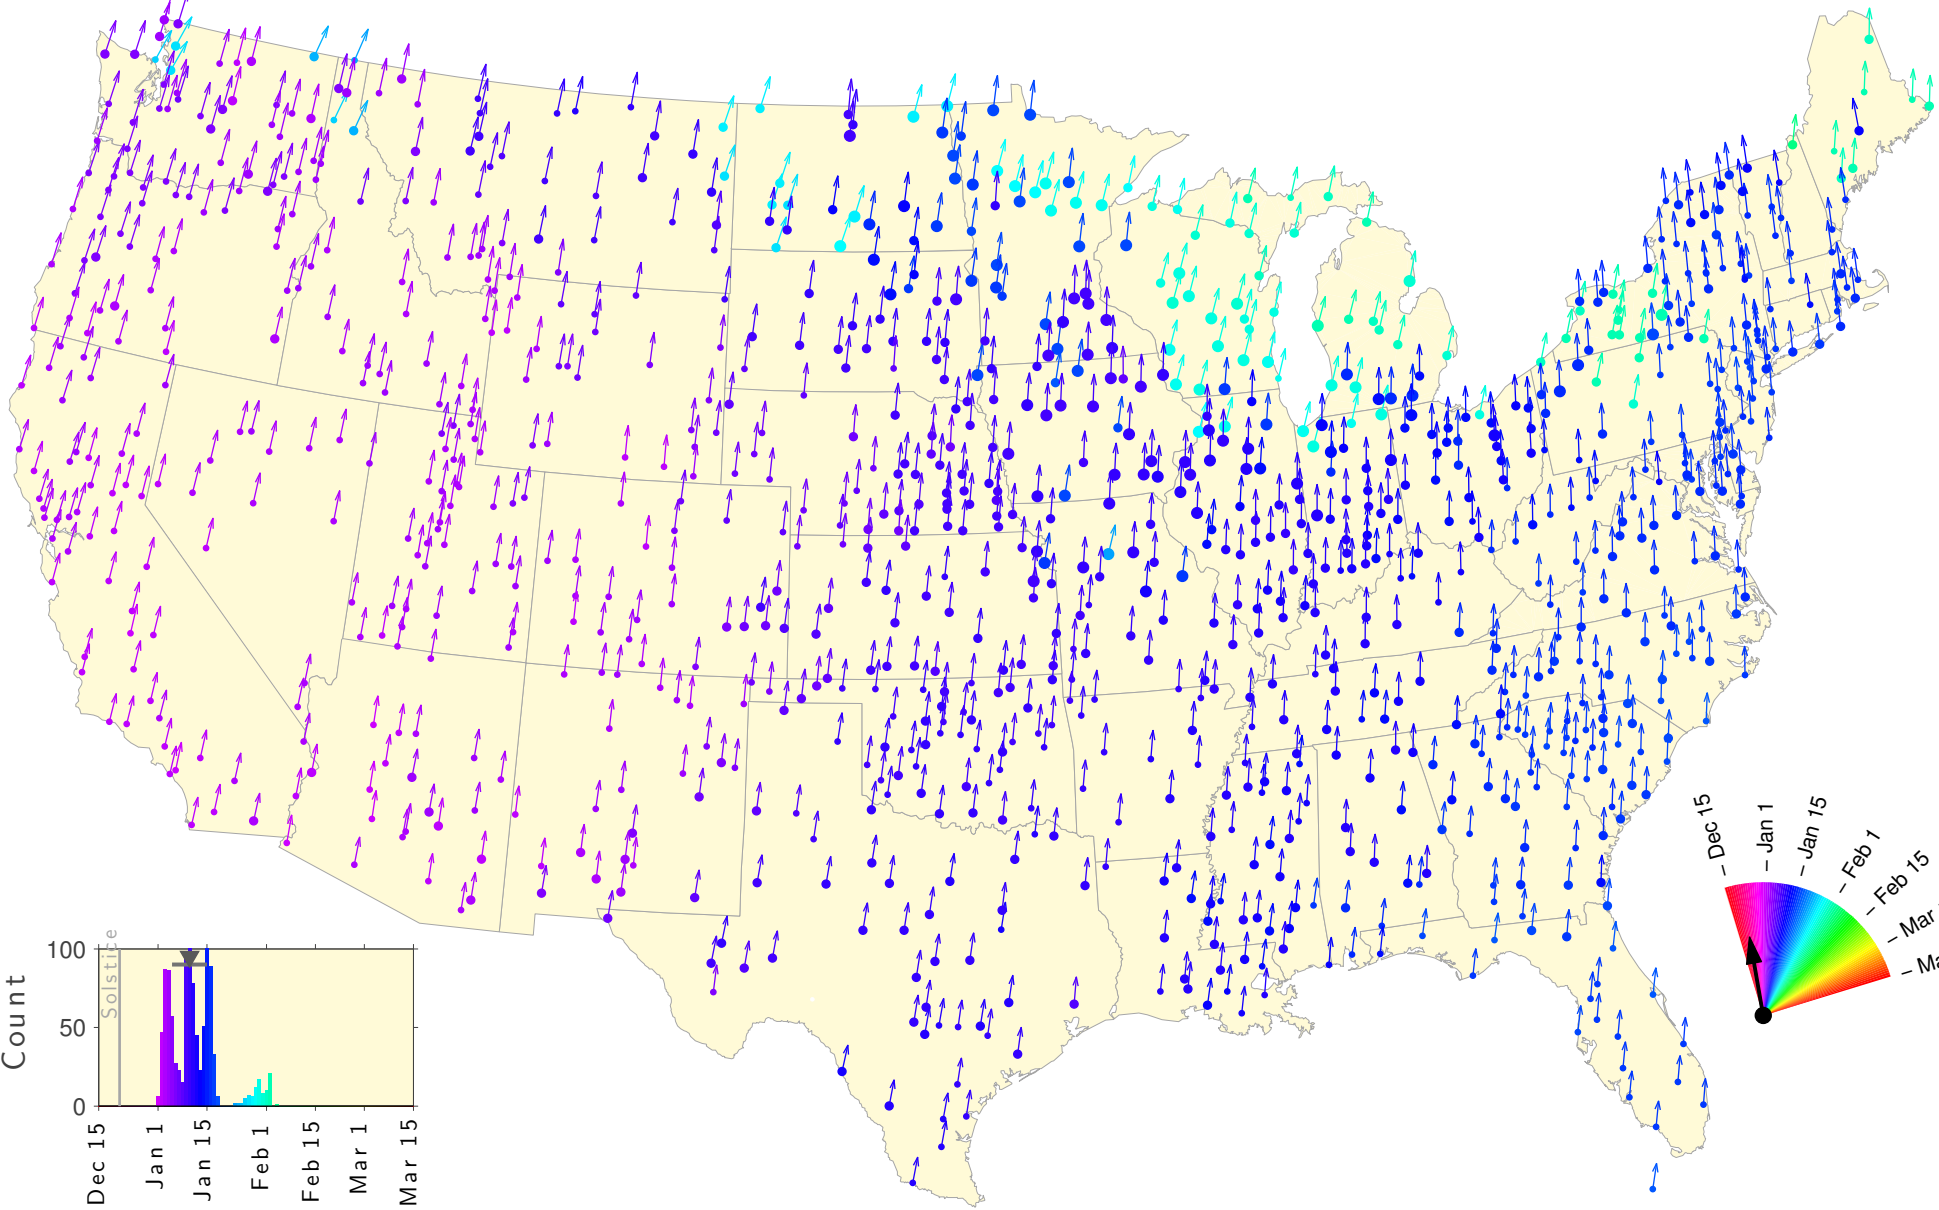

Winter Teletherm—25 year estimates: 1922 to 1946

Winter Teletherm—25 year estimates: 1923 to 1947

Winter Teletherm—25 year estimates: 1924 to 1948

Winter Teletherm—25 year estimates: 1925 to 1949

Winter Teletherm—25 year estimates: 1926 to 1950

Winter Teletherm—25 year estimates: 1942 to 1966

Winter Teletherm—25 year estimates: 1943 to 1967

Winter Teletherm—25 year estimates: 1944 to 1968

Winter Teletherm—25 year estimates: 1945 to 1969

Winter Teletherm—25 year estimates: 1946 to 1970

Winter Teletherm—25 year estimates: 1947 to 1971

Winter Teletherm—25 year estimates: 1948 to 1972

Winter Teletherm—25 year estimates: 1949 to 1973

Winter Teletherm—25 year estimates: 1950 to 1974

Winter Teletherm—25 year estimates: 1951 to 1975

Winter Teletherm—25 year estimates: 1952 to 1976

Winter Teletherm—25 year estimates: 1953 to 1977

Winter Teletherm—25 year estimates: 1954 to 1978

Winter Teletherm—25 year estimates: 1955 to 1979

Winter Teletherm—25 year estimates: 1956 to 1980