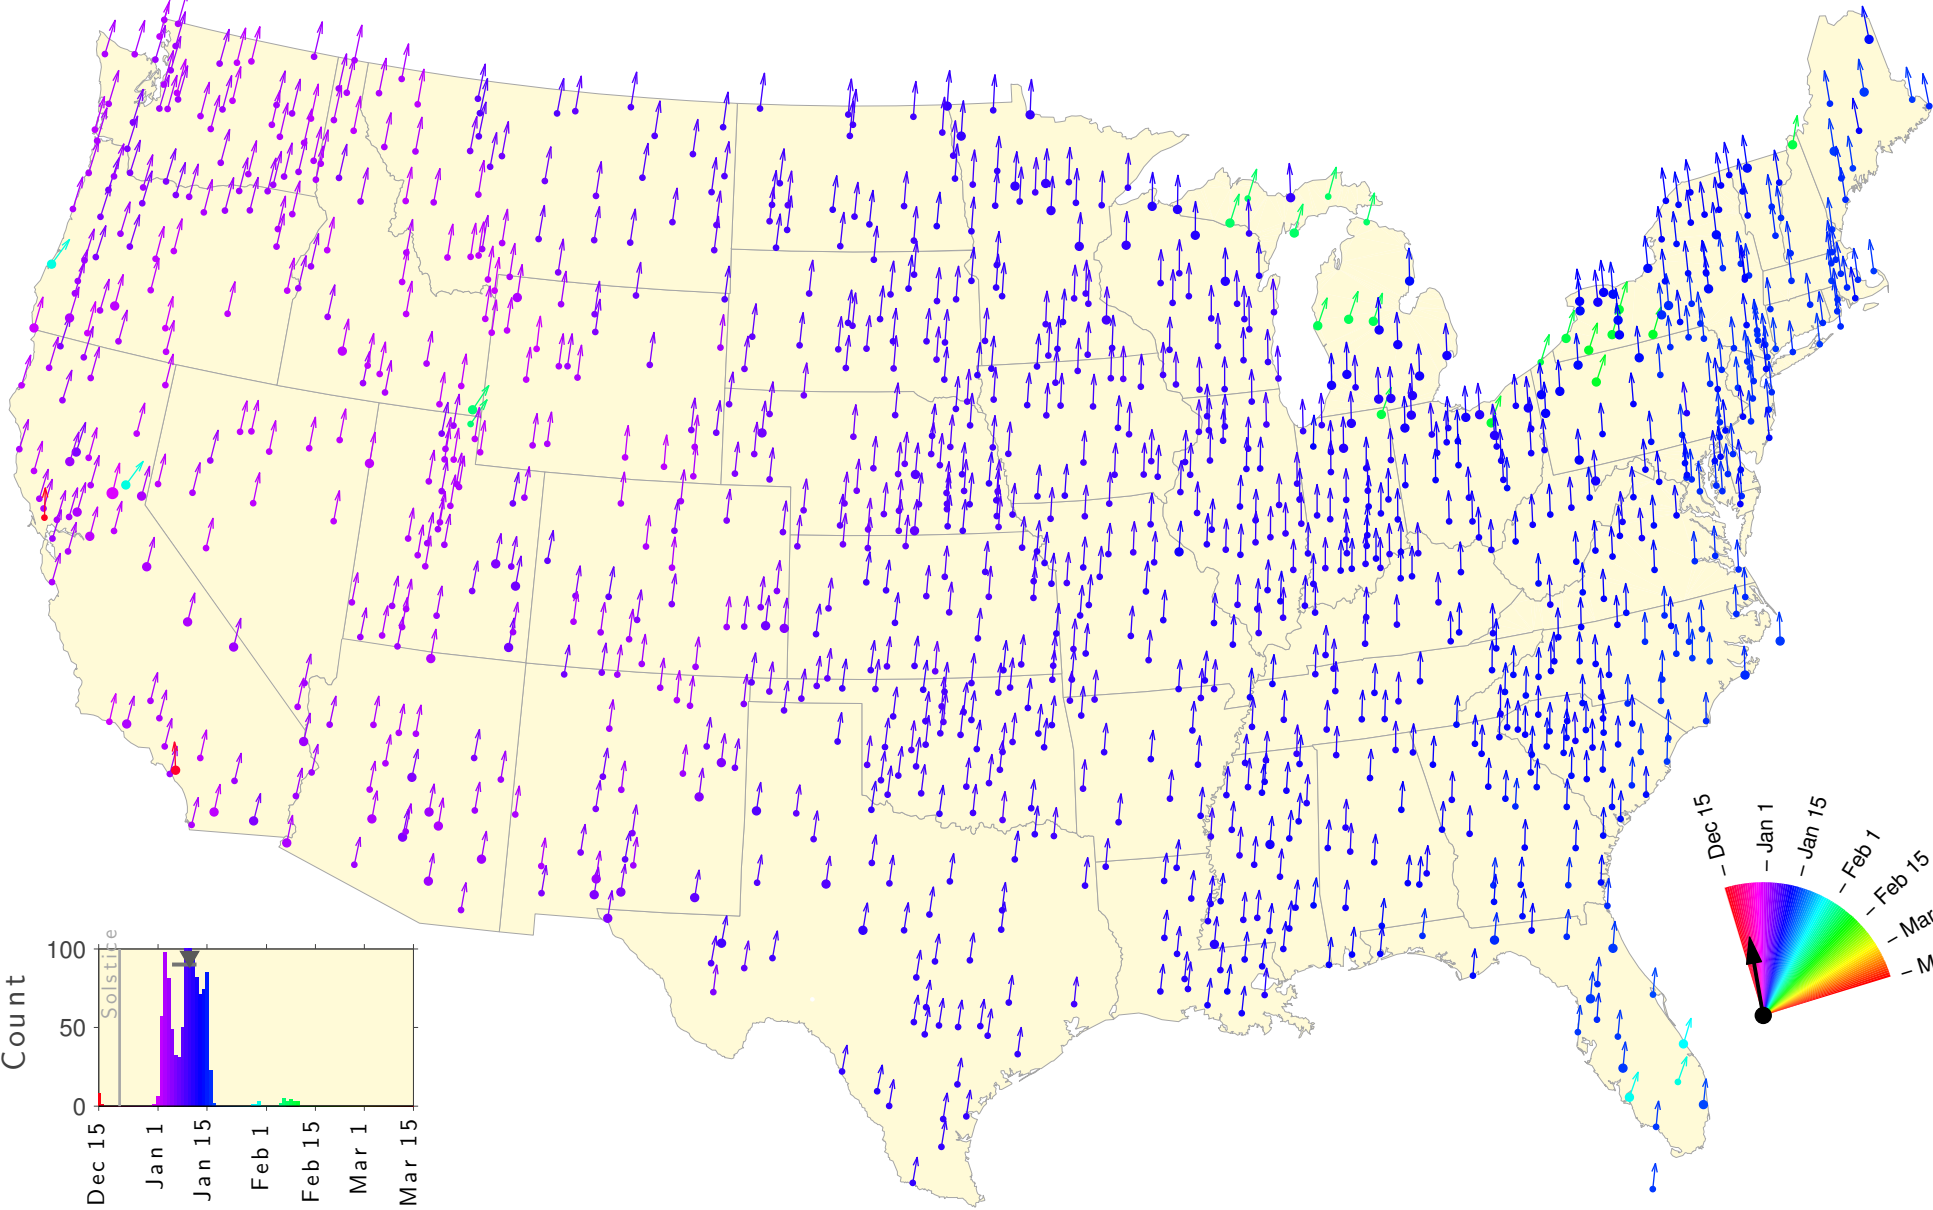

Winter Teletherm—25 year estimates: 1952 to 1976

Winter Teletherm—25 year estimates: 1953 to 1977

Winter Teletherm—25 year estimates: 1954 to 1978

Winter Teletherm—25 year estimates: 1955 to 1979

Winter Teletherm—25 year estimates: 1956 to 1980

Winter Teletherm—25 year estimates: 1957 to 1981

Winter Teletherm—25 year estimates: 1958 to 1982

Winter Teletherm—25 year estimates: 1959 to 1983

Winter Teletherm—25 year estimates: 1960 to 1984

Winter Teletherm—25 year estimates: 1961 to 1985

Winter Teletherm—25 year estimates: 1962 to 1986

Winter Teletherm—25 year estimates: 1963 to 1987

Winter Teletherm—25 year estimates: 1964 to 1988

Winter Teletherm—25 year estimates: 1965 to 1989

Winter Teletherm—25 year estimates: 1966 to 1990