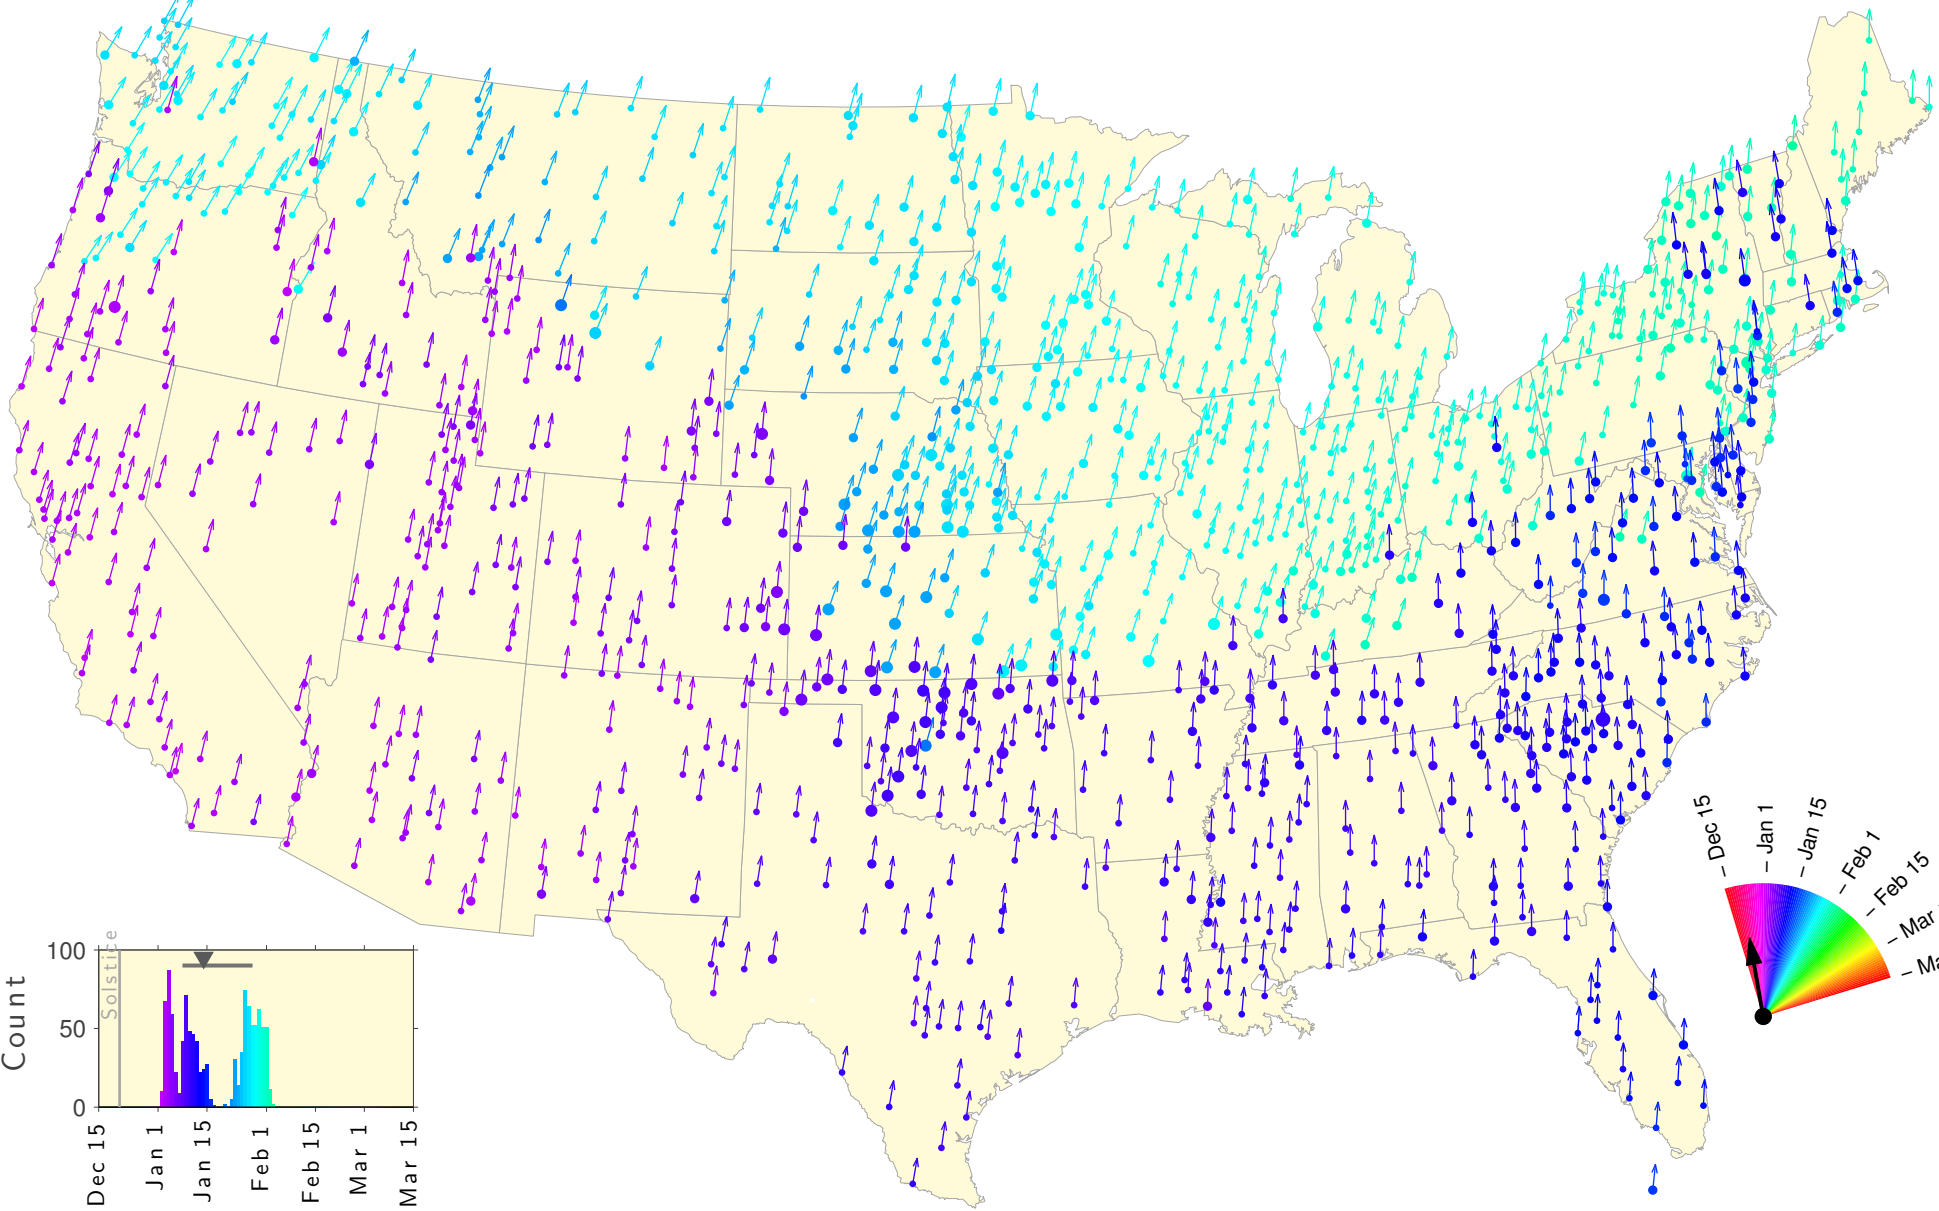

Winter Teletherm—25 year estimates: 1922 to 1946

Winter Teletherm—25 year estimates: 1923 to 1947

Winter Teletherm—25 year estimates: 1924 to 1948

Winter Teletherm—25 year estimates: 1925 to 1949

Winter Teletherm—25 year estimates: 1926 to 1950

Winter Teletherm—25 year estimates: 1937 to 1961

Winter Teletherm—25 year estimates: 1938 to 1962

Winter Teletherm—25 year estimates: 1939 to 1963

Winter Teletherm—25 year estimates: 1940 to 1964

Winter Teletherm—25 year estimates: 1941 to 1965

Winter Teletherm—25 year estimates: 1942 to 1966

Winter Teletherm—25 year estimates: 1943 to 1967

Winter Teletherm—25 year estimates: 1944 to 1968

Winter Teletherm—25 year estimates: 1945 to 1969

Winter Teletherm—25 year estimates: 1946 to 1970

Winter Teletherm—25 year estimates: 1947 to 1971

Winter Teletherm—25 year estimates: 1948 to 1972

Winter Teletherm—25 year estimates: 1949 to 1973

Winter Teletherm—25 year estimates: 1950 to 1974

Winter Teletherm—25 year estimates: 1951 to 1975