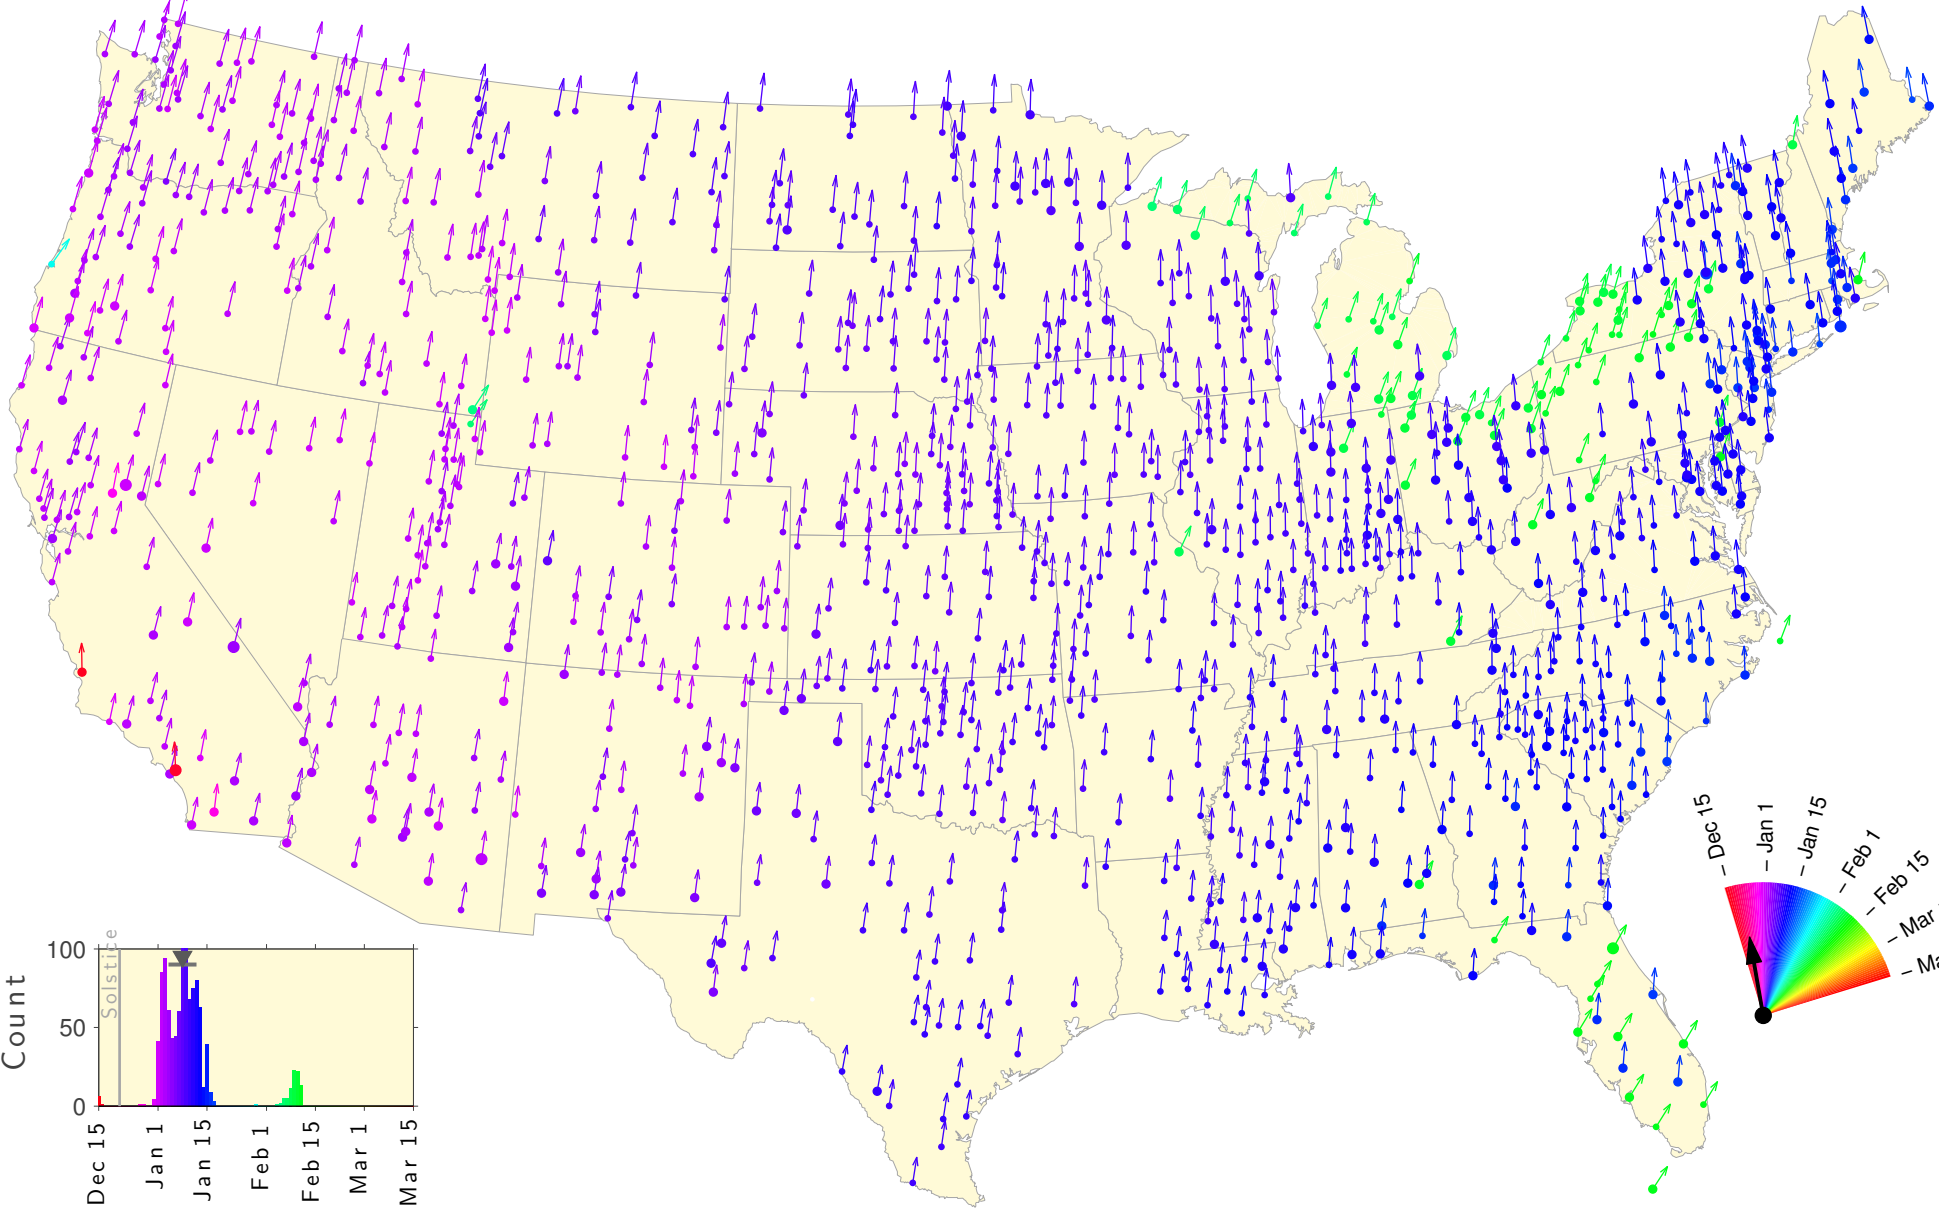

Winter Teletherm—25 year estimates: 1957 to 1981

Winter Teletherm—25 year estimates: 1958 to 1982

Winter Teletherm—25 year estimates: 1959 to 1983

Winter Teletherm—25 year estimates: 1960 to 1984

Winter Teletherm—25 year estimates: 1961 to 1985

Winter Teletherm—25 year estimates: 1962 to 1986

Winter Teletherm—25 year estimates: 1963 to 1987

Winter Teletherm—25 year estimates: 1964 to 1988

Winter Teletherm—25 year estimates: 1965 to 1989

Winter Teletherm—25 year estimates: 1966 to 1990

Winter Teletherm—25 year estimates: 1967 to 1991

Winter Teletherm—25 year estimates: 1968 to 1992

Winter Teletherm—25 year estimates: 1969 to 1993

Winter Teletherm—25 year estimates: 1970 to 1994

Winter Teletherm—25 year estimates: 1971 to 1995

Winter Teletherm—25 year estimates: 1972 to 1996

Winter Teletherm—25 year estimates: 1973 to 1997

Winter Teletherm—25 year estimates: 1974 to 1998

Winter Teletherm—25 year estimates: 1975 to 1999

Winter Teletherm—25 year estimates: 1976 to 2000