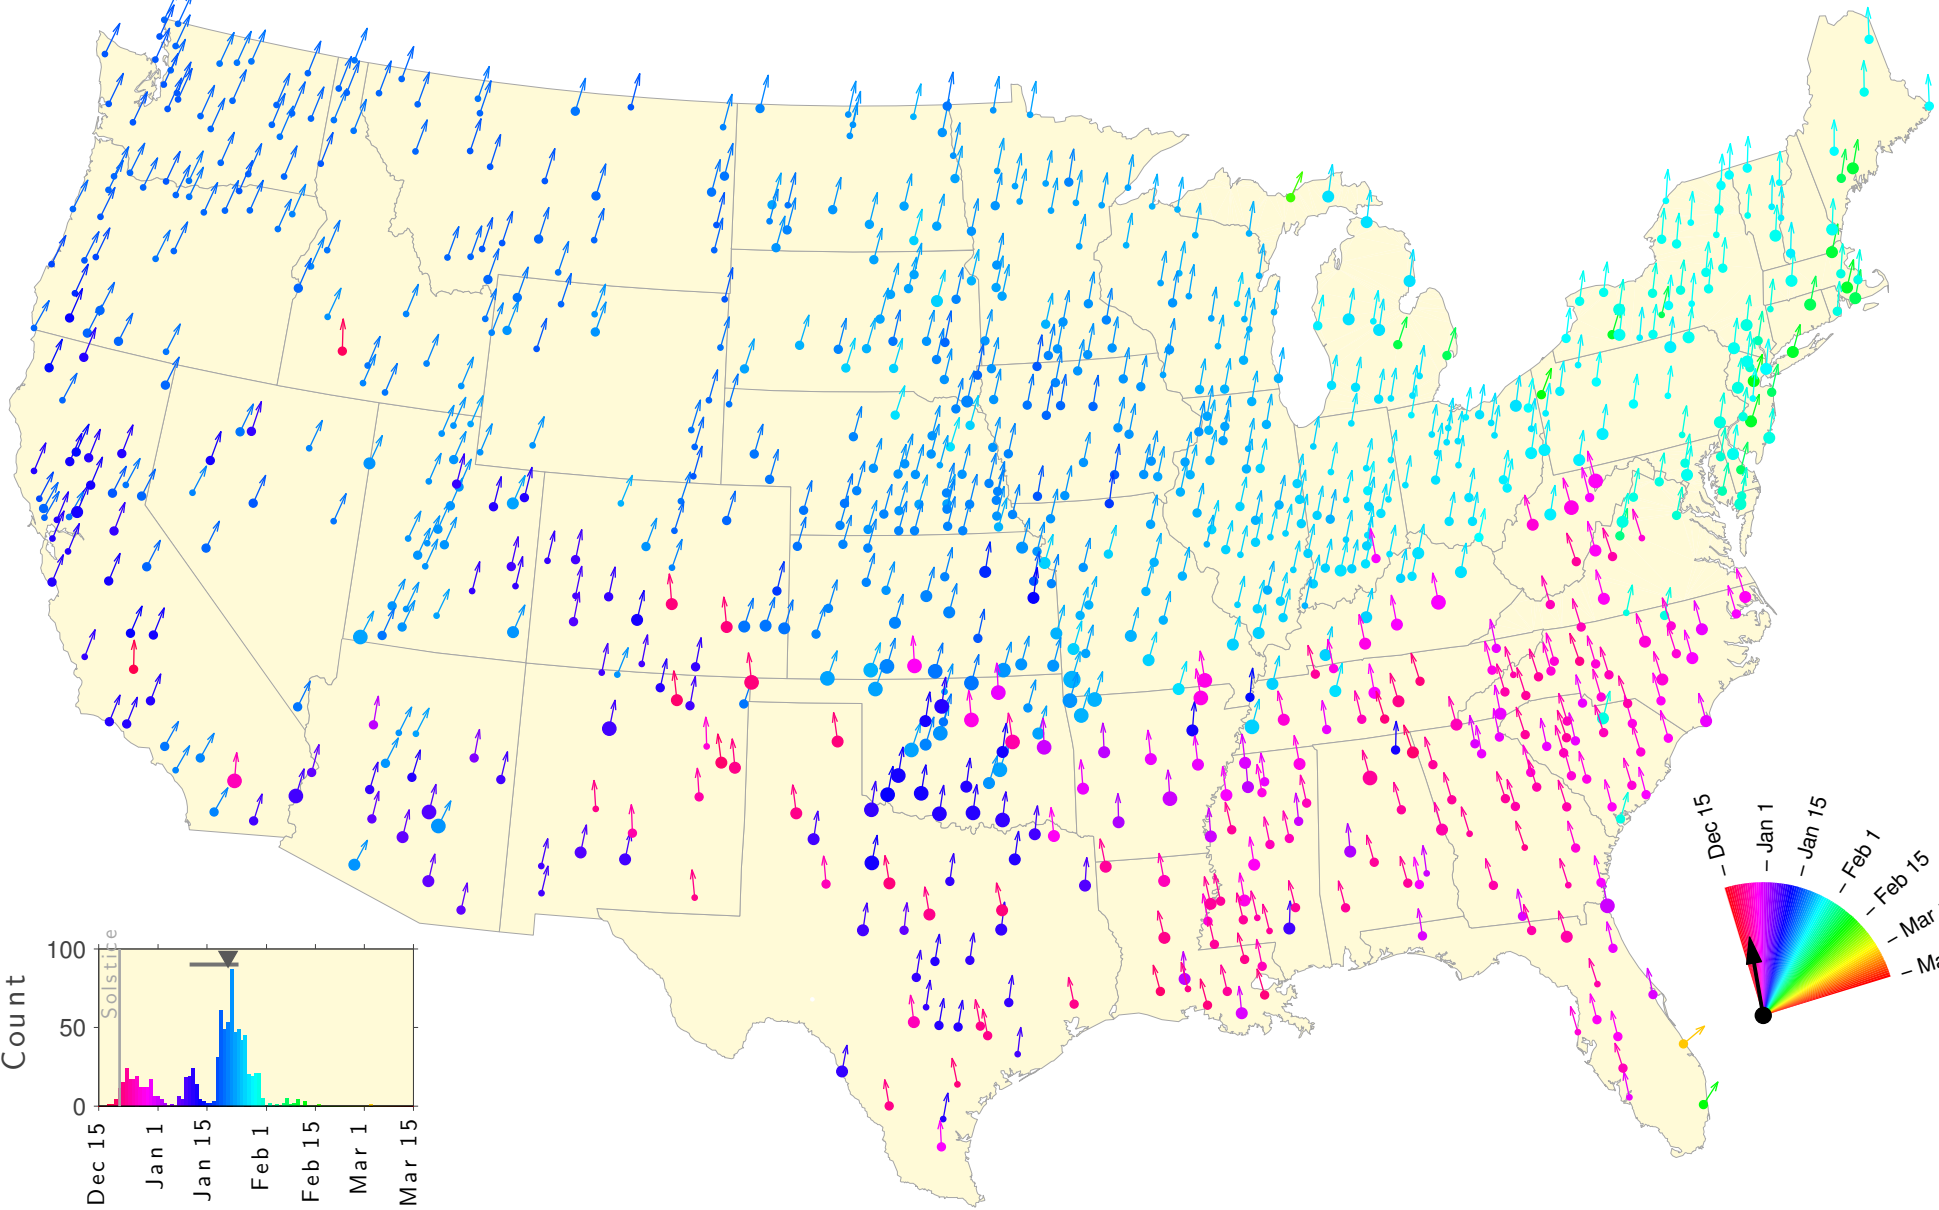

Winter Teletherm—25 year estimates: 1912 to 1936

Winter Teletherm—25 year estimates: 1913 to 1937

Winter Teletherm—25 year estimates: 1914 to 1938

Winter Teletherm—25 year estimates: 1915 to 1939

Winter Teletherm—25 year estimates: 1916 to 1940

Winter Teletherm—25 year estimates: 1917 to 1941

Winter Teletherm—25 year estimates: 1918 to 1942

Winter Teletherm—25 year estimates: 1919 to 1943

Winter Teletherm—25 year estimates: 1920 to 1944

Winter Teletherm—25 year estimates: 1921 to 1945

Winter Teletherm—25 year estimates: 1922 to 1946

Winter Teletherm—25 year estimates: 1923 to 1947

Winter Teletherm—25 year estimates: 1924 to 1948

Winter Teletherm—25 year estimates: 1925 to 1949

Winter Teletherm—25 year estimates: 1926 to 1950

Winter Teletherm—25 year estimates: 1927 to 1951

Winter Teletherm—25 year estimates: 1928 to 1952

Winter Teletherm—25 year estimates: 1929 to 1953

Winter Teletherm—25 year estimates: 1930 to 1954

Winter Teletherm—25 year estimates: 1931 to 1955