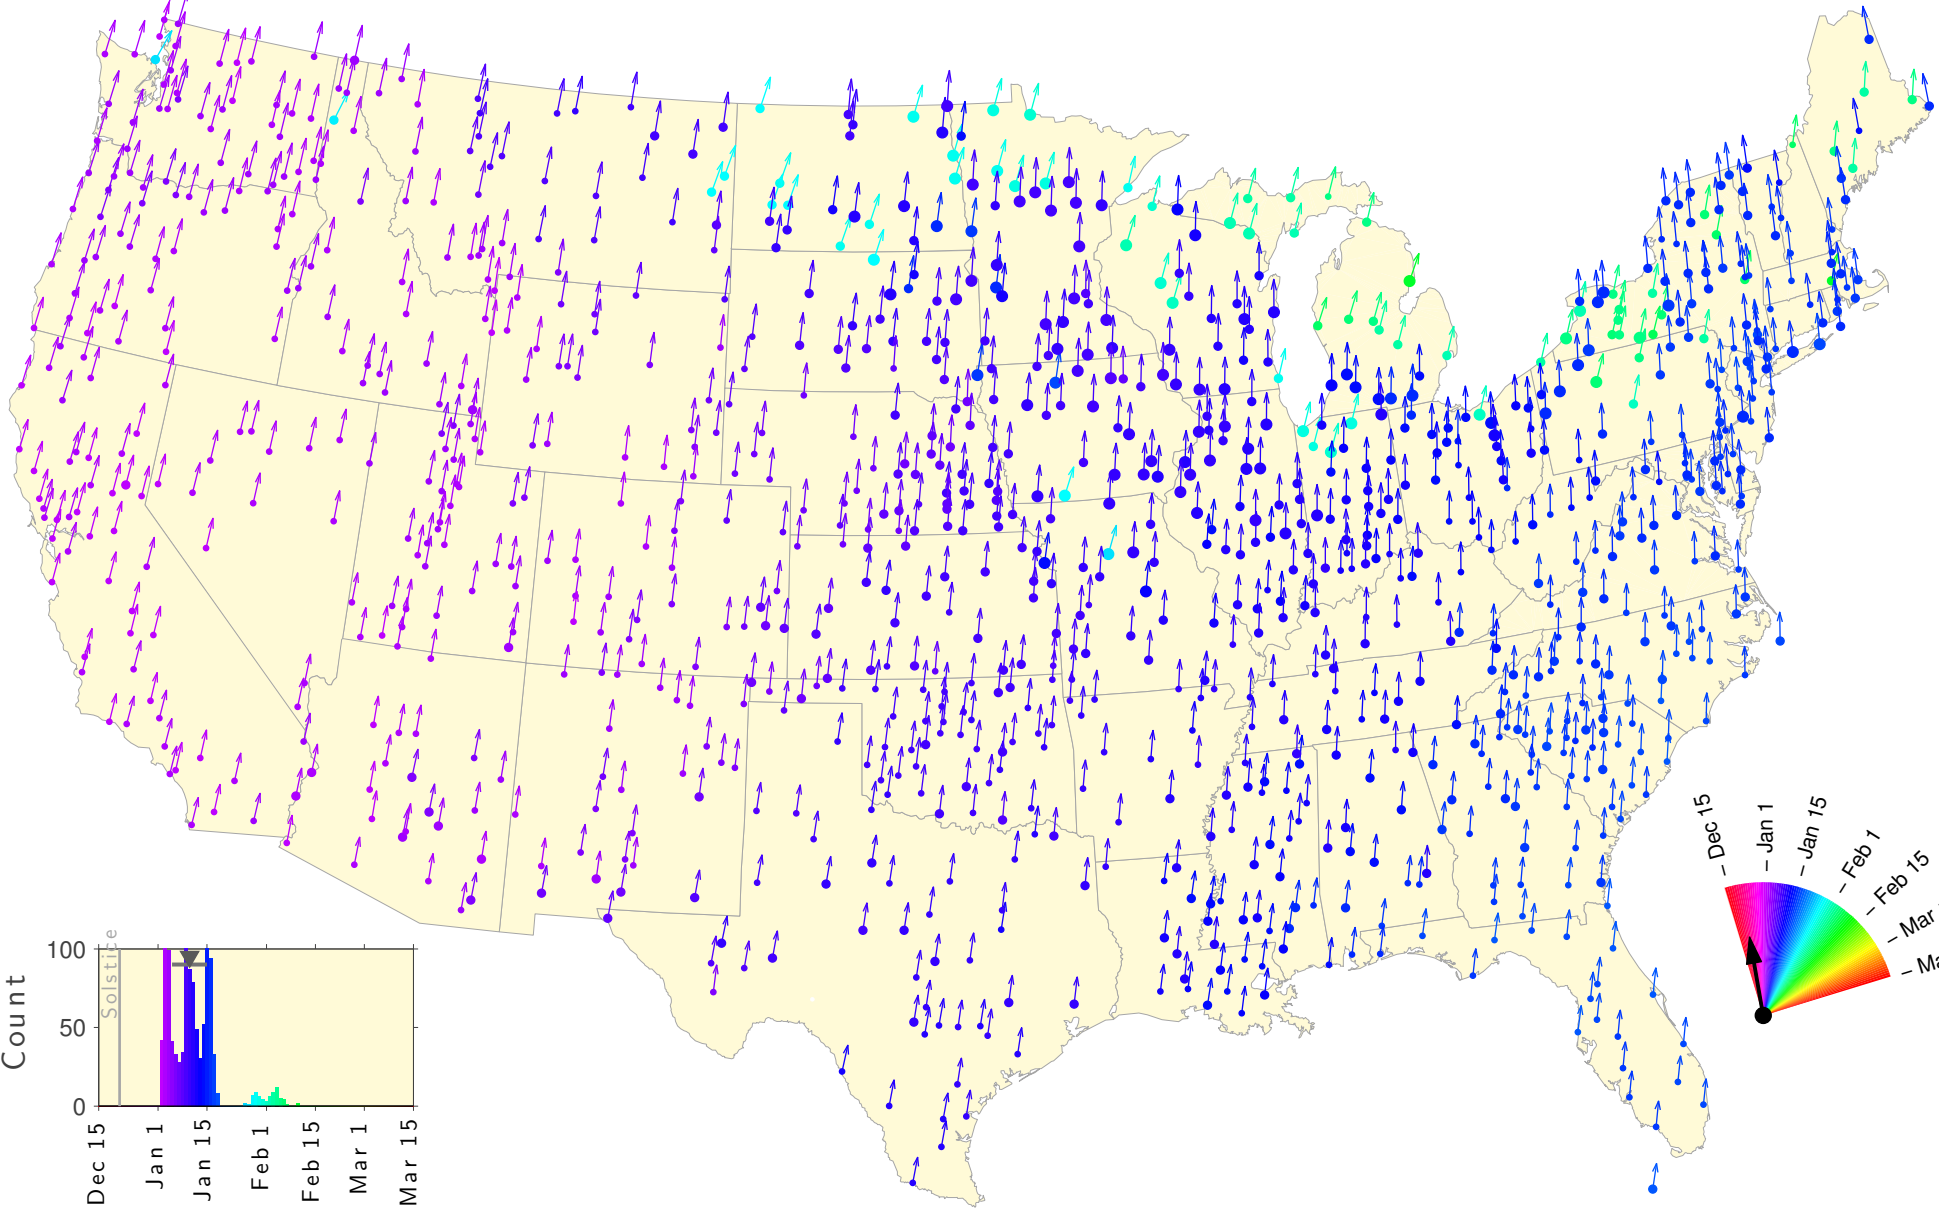

Winter Teletherm—25 year estimates: 1922 to 1946

Winter Teletherm—25 year estimates: 1923 to 1947

Winter Teletherm—25 year estimates: 1924 to 1948

Winter Teletherm—25 year estimates: 1925 to 1949

Winter Teletherm—25 year estimates: 1926 to 1950

Winter Teletherm—25 year estimates: 1942 to 1966

Winter Teletherm—25 year estimates: 1943 to 1967

Winter Teletherm—25 year estimates: 1944 to 1968

Winter Teletherm—25 year estimates: 1945 to 1969

Winter Teletherm—25 year estimates: 1946 to 1970

Winter Teletherm—25 year estimates: 1947 to 1971

Winter Teletherm—25 year estimates: 1948 to 1972

Winter Teletherm—25 year estimates: 1949 to 1973

Winter Teletherm—25 year estimates: 1950 to 1974

Winter Teletherm—25 year estimates: 1951 to 1975

Winter Teletherm—25 year estimates: 1952 to 1976

Winter Teletherm—25 year estimates: 1953 to 1977

Winter Teletherm—25 year estimates: 1954 to 1978

Winter Teletherm—25 year estimates: 1955 to 1979

Winter Teletherm—25 year estimates: 1956 to 1980