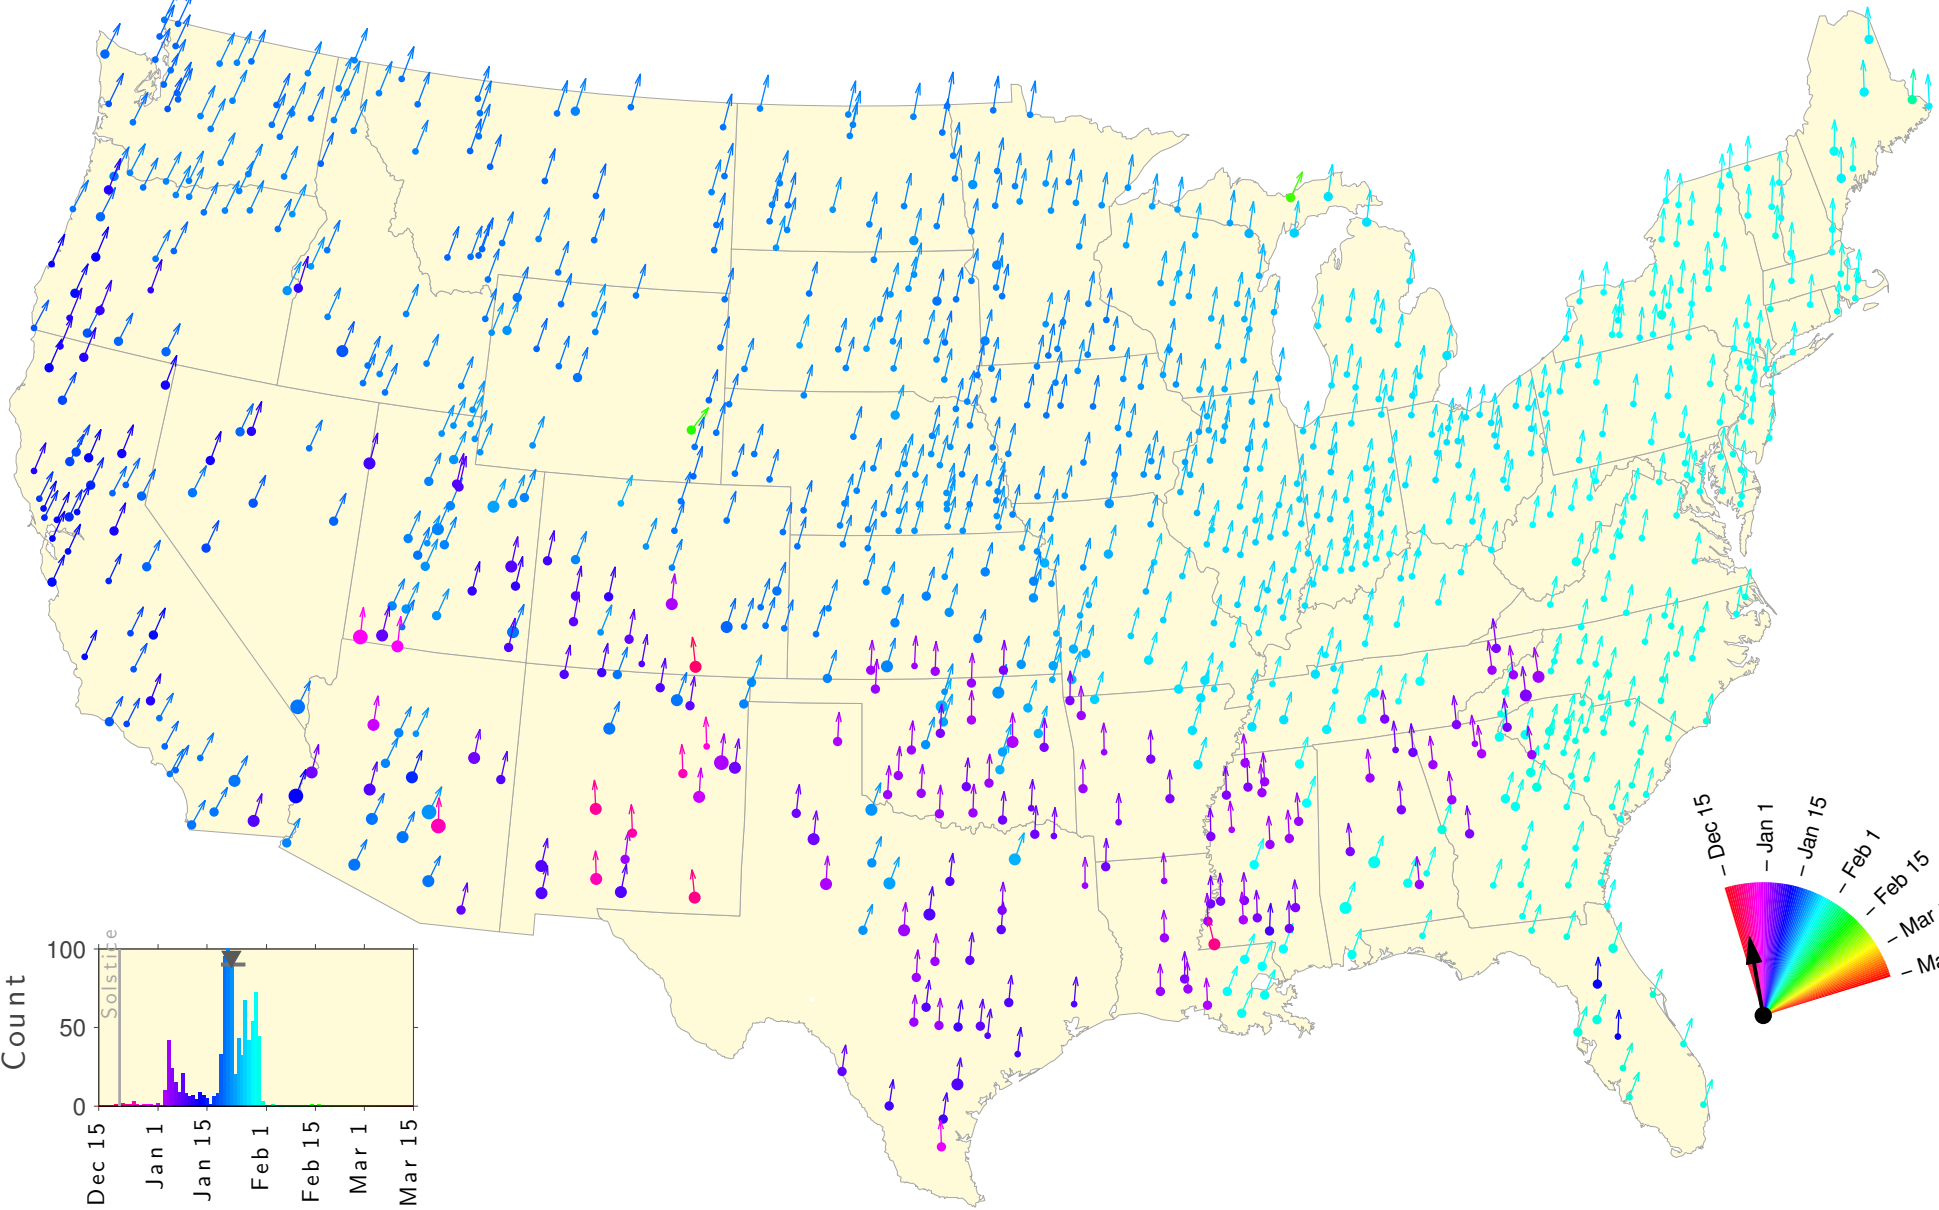

Winter Teletherm—25 year estimates: 1912 to 1936

Winter Teletherm—25 year estimates: 1913 to 1937

Winter Teletherm—25 year estimates: 1914 to 1938

Winter Teletherm—25 year estimates: 1915 to 1939

Winter Teletherm—25 year estimates: 1916 to 1940

Winter Teletherm—25 year estimates: 1917 to 1941

Winter Teletherm—25 year estimates: 1918 to 1942

Winter Teletherm—25 year estimates: 1919 to 1943

Winter Teletherm—25 year estimates: 1920 to 1944

Winter Teletherm—25 year estimates: 1921 to 1945

Winter Teletherm—25 year estimates: 1922 to 1946

Winter Teletherm—25 year estimates: 1923 to 1947

Winter Teletherm—25 year estimates: 1924 to 1948

Winter Teletherm—25 year estimates: 1925 to 1949

Winter Teletherm—25 year estimates: 1926 to 1950

Winter Teletherm—25 year estimates: 1927 to 1951

Winter Teletherm—25 year estimates: 1928 to 1952

Winter Teletherm—25 year estimates: 1929 to 1953

Winter Teletherm—25 year estimates: 1930 to 1954

Winter Teletherm—25 year estimates: 1931 to 1955