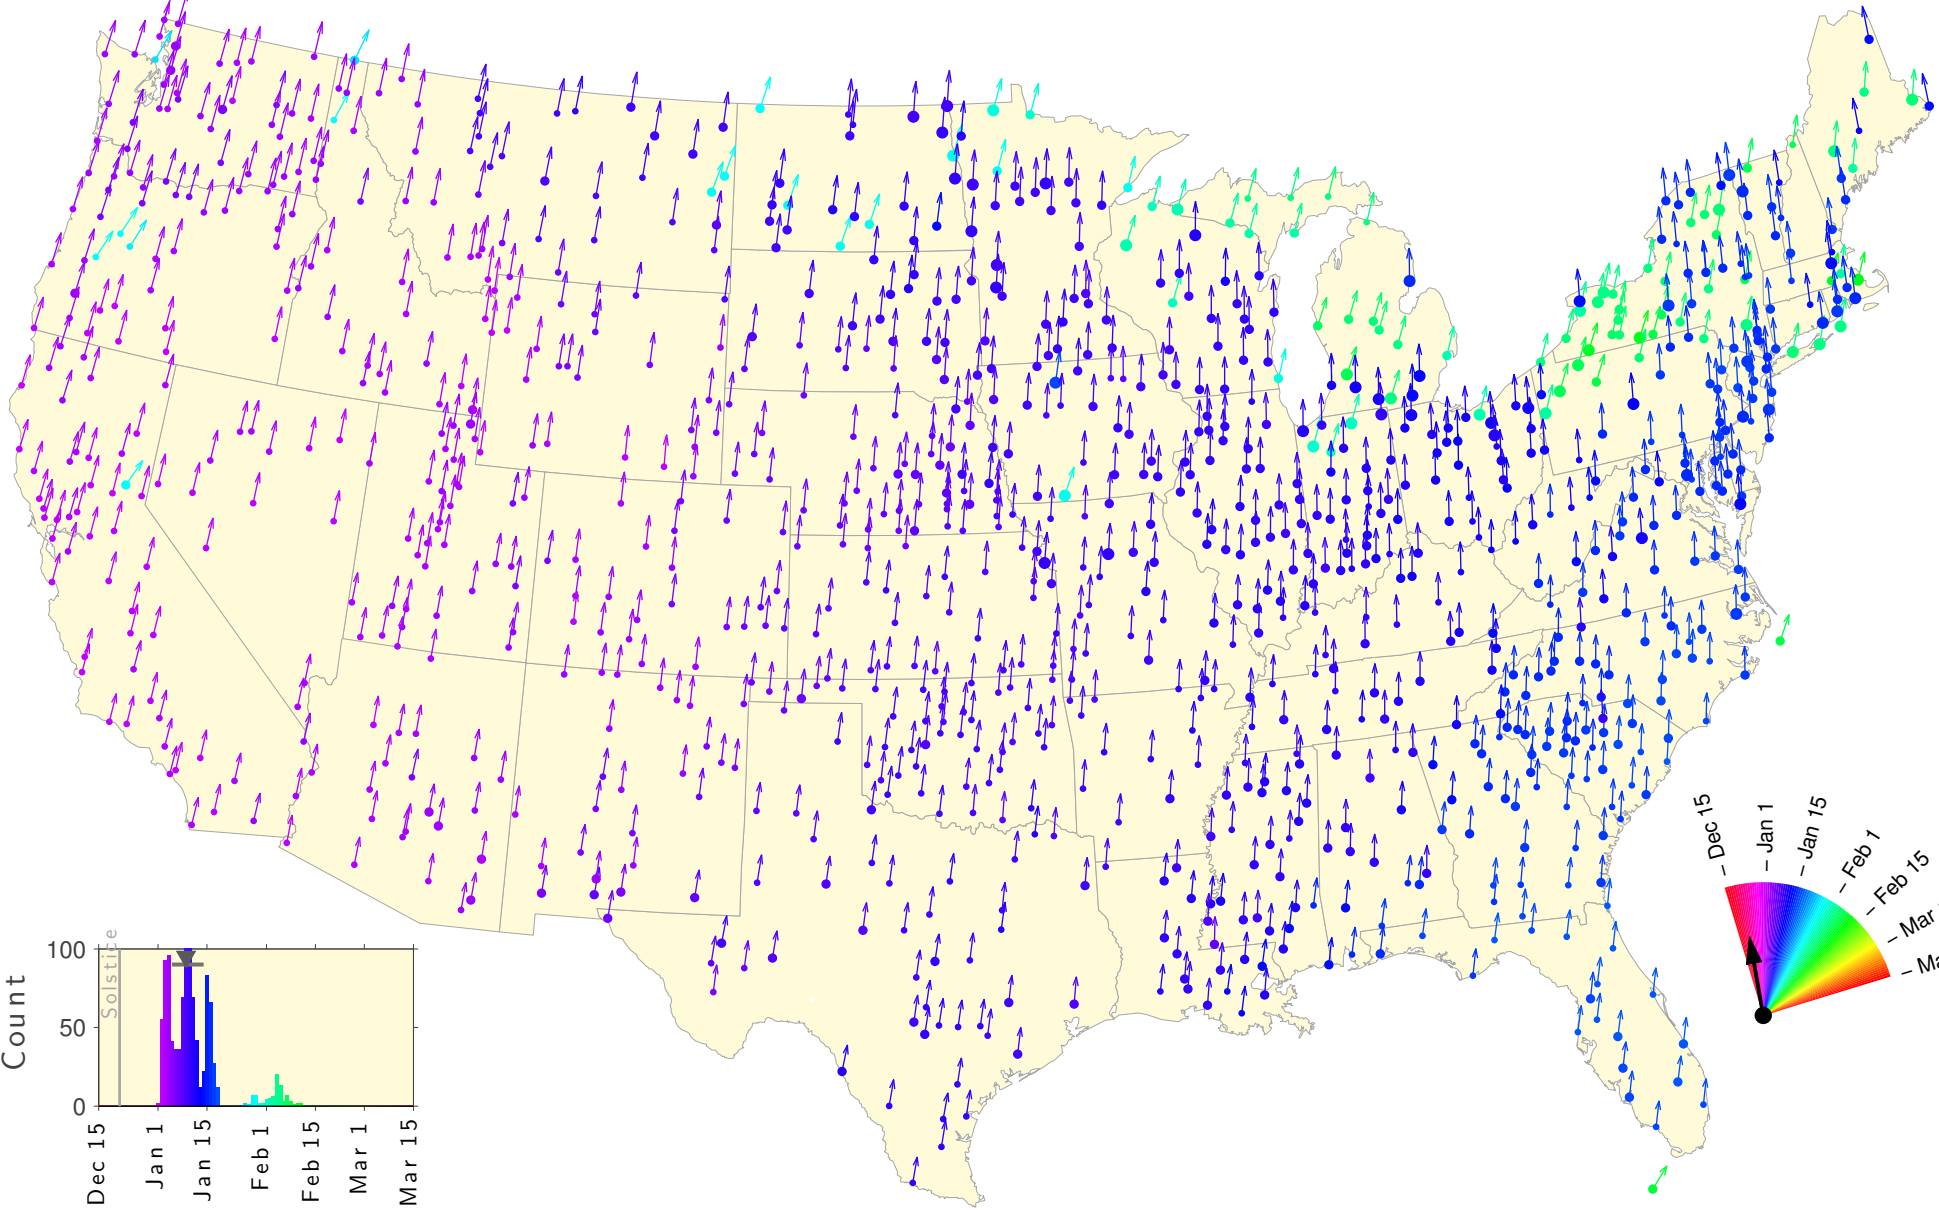

Winter Teletherm—25 year estimates: 1922 to 1946

Winter Teletherm—25 year estimates: 1923 to 1947

Winter Teletherm—25 year estimates: 1924 to 1948

Winter Teletherm—25 year estimates: 1925 to 1949

Winter Teletherm—25 year estimates: 1926 to 1950

Winter Teletherm—25 year estimates: 1947 to 1971

Winter Teletherm—25 year estimates: 1948 to 1972

Winter Teletherm—25 year estimates: 1949 to 1973

Winter Teletherm—25 year estimates: 1950 to 1974

Winter Teletherm—25 year estimates: 1951 to 1975

Winter Teletherm—25 year estimates: 1952 to 1976

Winter Teletherm—25 year estimates: 1953 to 1977

Winter Teletherm—25 year estimates: 1954 to 1978

Winter Teletherm—25 year estimates: 1955 to 1979

Winter Teletherm—25 year estimates: 1956 to 1980

Winter Teletherm—25 year estimates: 1957 to 1981

Winter Teletherm—25 year estimates: 1958 to 1982

Winter Teletherm—25 year estimates: 1959 to 1983

Winter Teletherm—25 year estimates: 1960 to 1984

Winter Teletherm—25 year estimates: 1961 to 1985