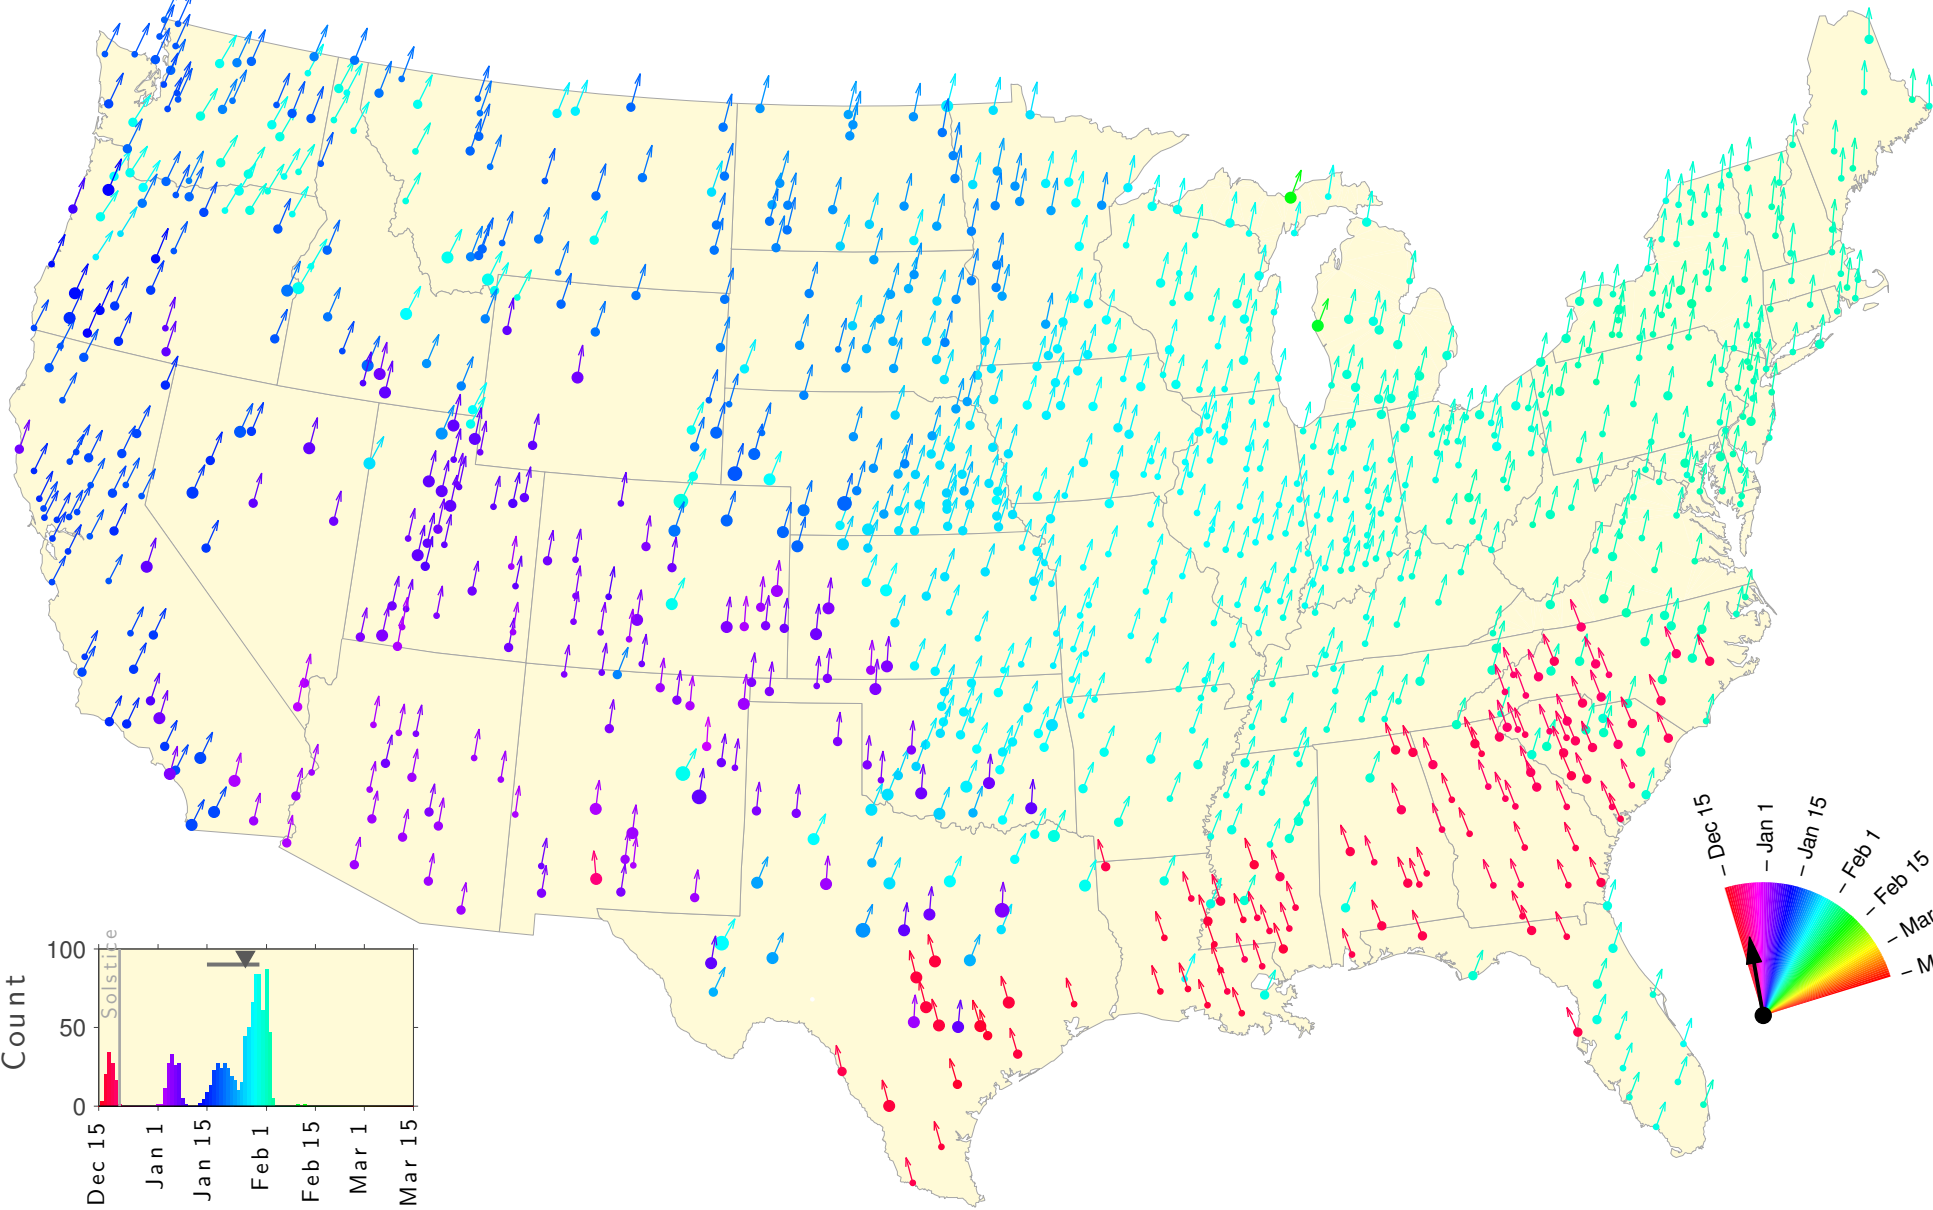

Winter Teletherm—25 year estimates: 1917 to 1941

Winter Teletherm—25 year estimates: 1918 to 1942

Winter Teletherm—25 year estimates: 1919 to 1943

Winter Teletherm—25 year estimates: 1920 to 1944

Winter Teletherm—25 year estimates: 1921 to 1945

Winter Teletherm—25 year estimates: 1922 to 1946

Winter Teletherm—25 year estimates: 1923 to 1947

Winter Teletherm—25 year estimates: 1924 to 1948

Winter Teletherm—25 year estimates: 1925 to 1949

Winter Teletherm—25 year estimates: 1926 to 1950

Winter Teletherm—25 year estimates: 1927 to 1951

Winter Teletherm—25 year estimates: 1928 to 1952

Winter Teletherm—25 year estimates: 1929 to 1953

Winter Teletherm—25 year estimates: 1930 to 1954

Winter Teletherm—25 year estimates: 1931 to 1955

Winter Teletherm—25 year estimates: 1932 to 1956

Winter Teletherm—25 year estimates: 1933 to 1957

Winter Teletherm—25 year estimates: 1934 to 1958

Winter Teletherm—25 year estimates: 1935 to 1959

Winter Teletherm—25 year estimates: 1936 to 1960