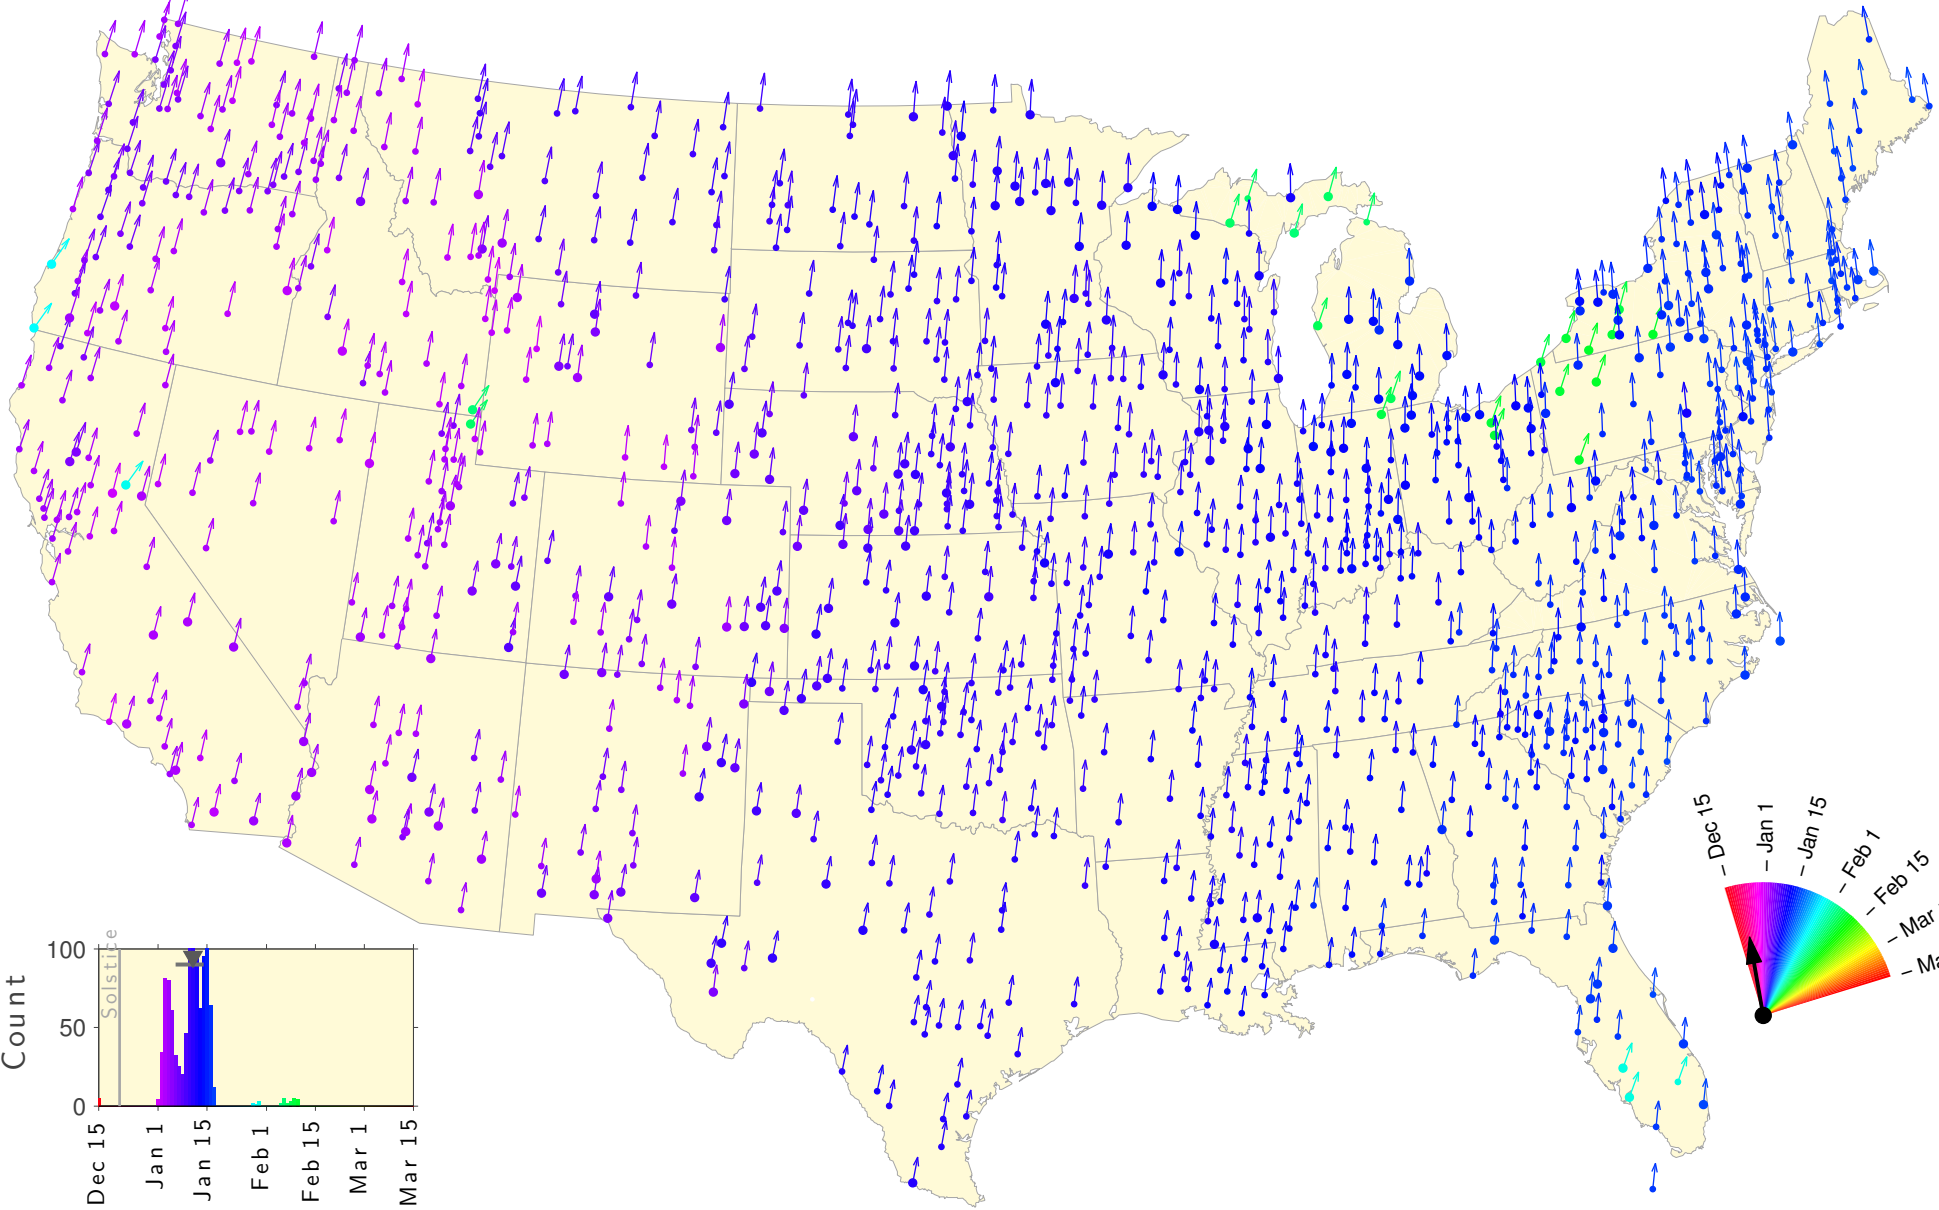

Winter Teletherm—25 year estimates: 1952 to 1976

Winter Teletherm—25 year estimates: 1953 to 1977

Winter Teletherm—25 year estimates: 1954 to 1978

Winter Teletherm—25 year estimates: 1955 to 1979

Winter Teletherm—25 year estimates: 1956 to 1980

Winter Teletherm—25 year estimates: 1957 to 1981

Winter Teletherm—25 year estimates: 1958 to 1982

Winter Teletherm—25 year estimates: 1959 to 1983

Winter Teletherm—25 year estimates: 1960 to 1984

Winter Teletherm—25 year estimates: 1961 to 1985

Winter Teletherm—25 year estimates: 1962 to 1986

Winter Teletherm—25 year estimates: 1963 to 1987

Winter Teletherm—25 year estimates: 1964 to 1988

Winter Teletherm—25 year estimates: 1965 to 1989

Winter Teletherm—25 year estimates: 1966 to 1990

Winter Teletherm—25 year estimates: 1967 to 1991

Winter Teletherm—25 year estimates: 1968 to 1992

Winter Teletherm—25 year estimates: 1969 to 1993

Winter Teletherm—25 year estimates: 1970 to 1994

Winter Teletherm—25 year estimates: 1971 to 1995