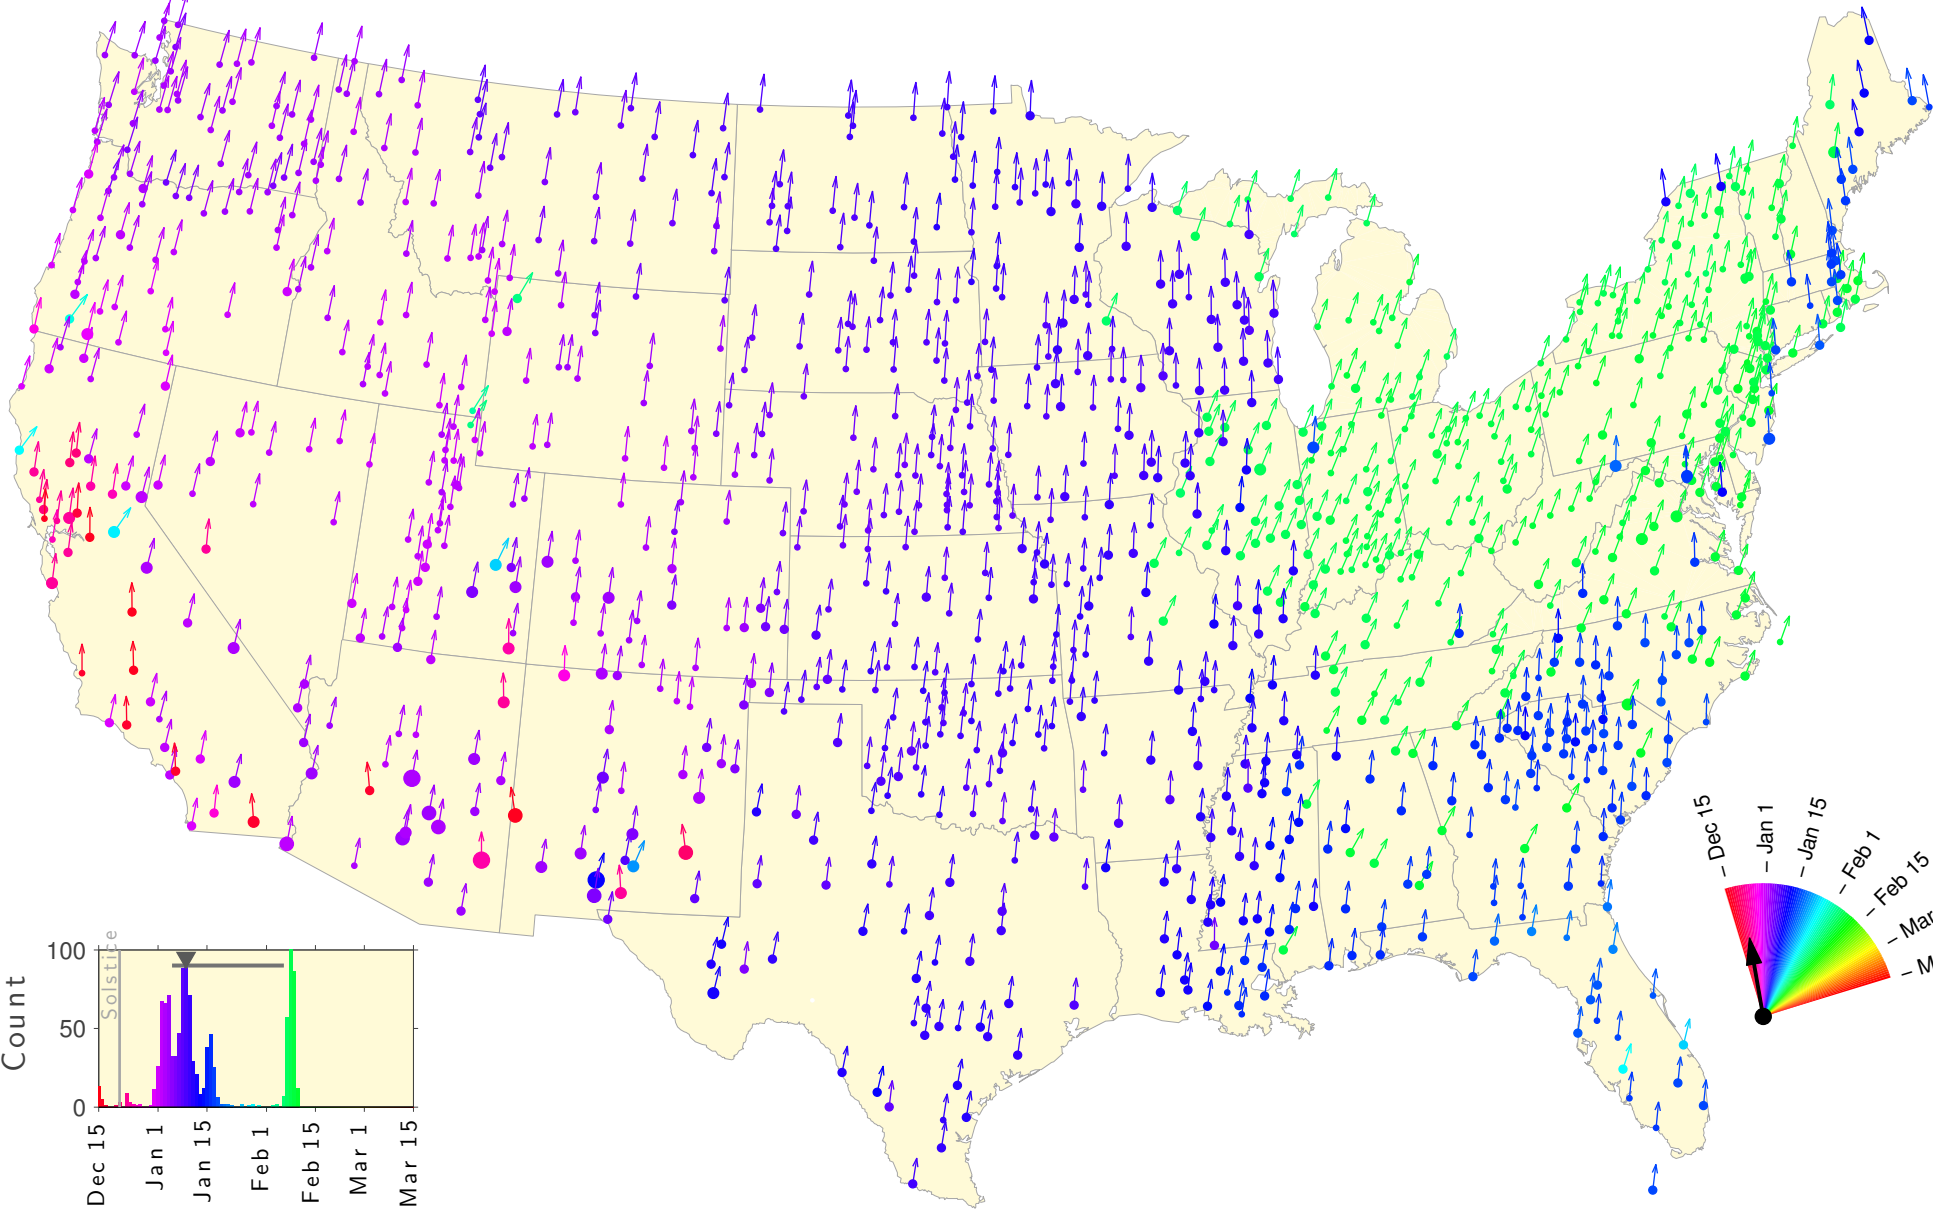

Winter Teletherm—25 year estimates: 1962 to 1986

Winter Teletherm—25 year estimates: 1963 to 1987

Winter Teletherm—25 year estimates: 1964 to 1988

Winter Teletherm—25 year estimates: 1965 to 1989

Winter Teletherm—25 year estimates: 1966 to 1990

Winter Teletherm—25 year estimates: 1967 to 1991

Winter Teletherm—25 year estimates: 1968 to 1992

Winter Teletherm—25 year estimates: 1969 to 1993

Winter Teletherm—25 year estimates: 1970 to 1994

Winter Teletherm—25 year estimates: 1971 to 1995

Winter Teletherm—25 year estimates: 1972 to 1996

Winter Teletherm—25 year estimates: 1973 to 1997

Winter Teletherm—25 year estimates: 1974 to 1998

Winter Teletherm—25 year estimates: 1975 to 1999

Winter Teletherm—25 year estimates: 1976 to 2000