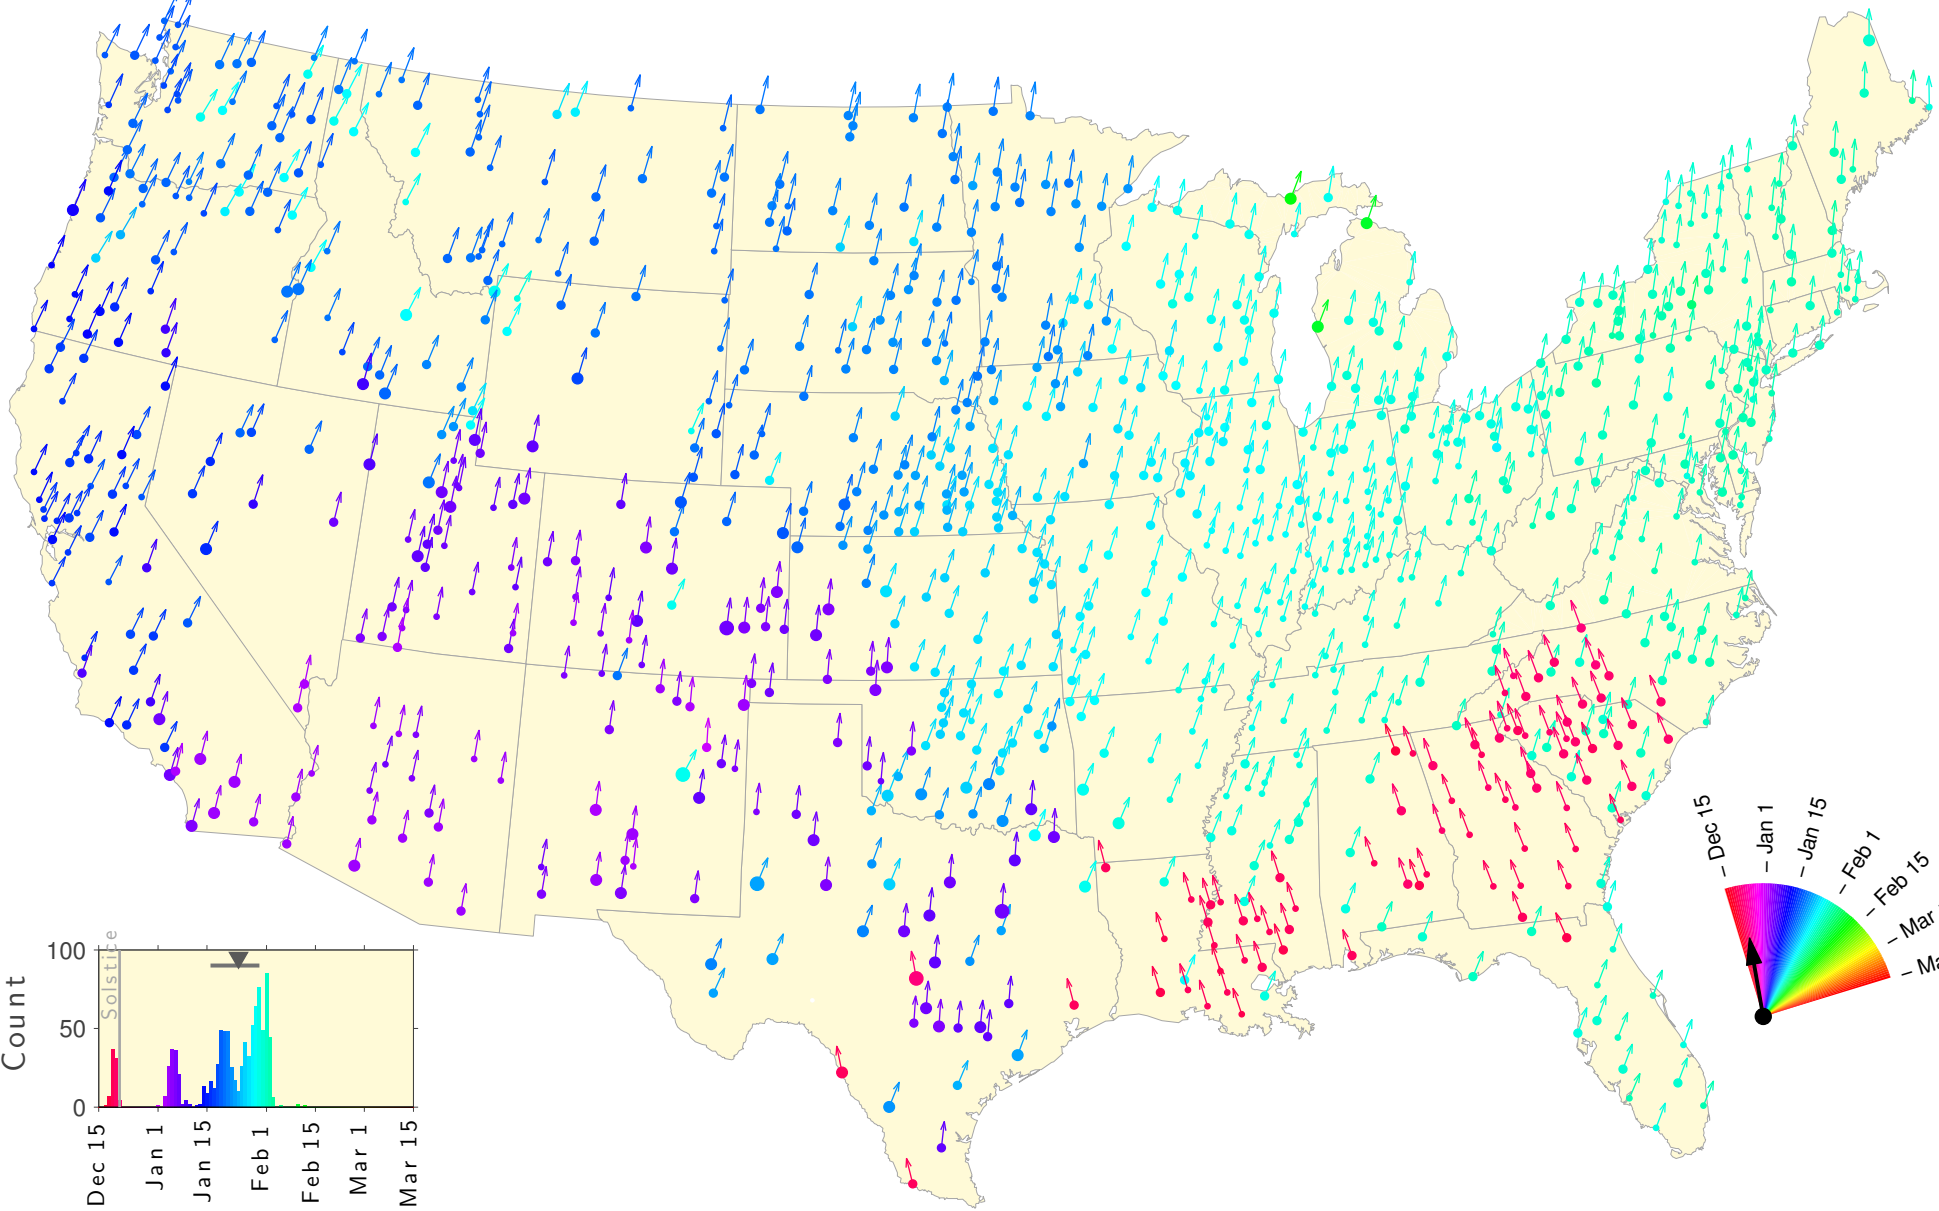

Winter Teletherm—25 year estimates: 1912 to 1936

Winter Teletherm—25 year estimates: 1913 to 1937

Winter Teletherm—25 year estimates: 1914 to 1938

Winter Teletherm—25 year estimates: 1915 to 1939

Winter Teletherm—25 year estimates: 1916 to 1940

Winter Teletherm—25 year estimates: 1917 to 1941

Winter Teletherm—25 year estimates: 1918 to 1942

Winter Teletherm—25 year estimates: 1919 to 1943

Winter Teletherm—25 year estimates: 1920 to 1944

Winter Teletherm—25 year estimates: 1921 to 1945

Winter Teletherm—25 year estimates: 1922 to 1946

Winter Teletherm—25 year estimates: 1923 to 1947

Winter Teletherm—25 year estimates: 1924 to 1948

Winter Teletherm—25 year estimates: 1925 to 1949

Winter Teletherm—25 year estimates: 1926 to 1950

Winter Teletherm—25 year estimates: 1927 to 1951

Winter Teletherm—25 year estimates: 1928 to 1952

Winter Teletherm—25 year estimates: 1929 to 1953

Winter Teletherm—25 year estimates: 1930 to 1954

Winter Teletherm—25 year estimates: 1931 to 1955