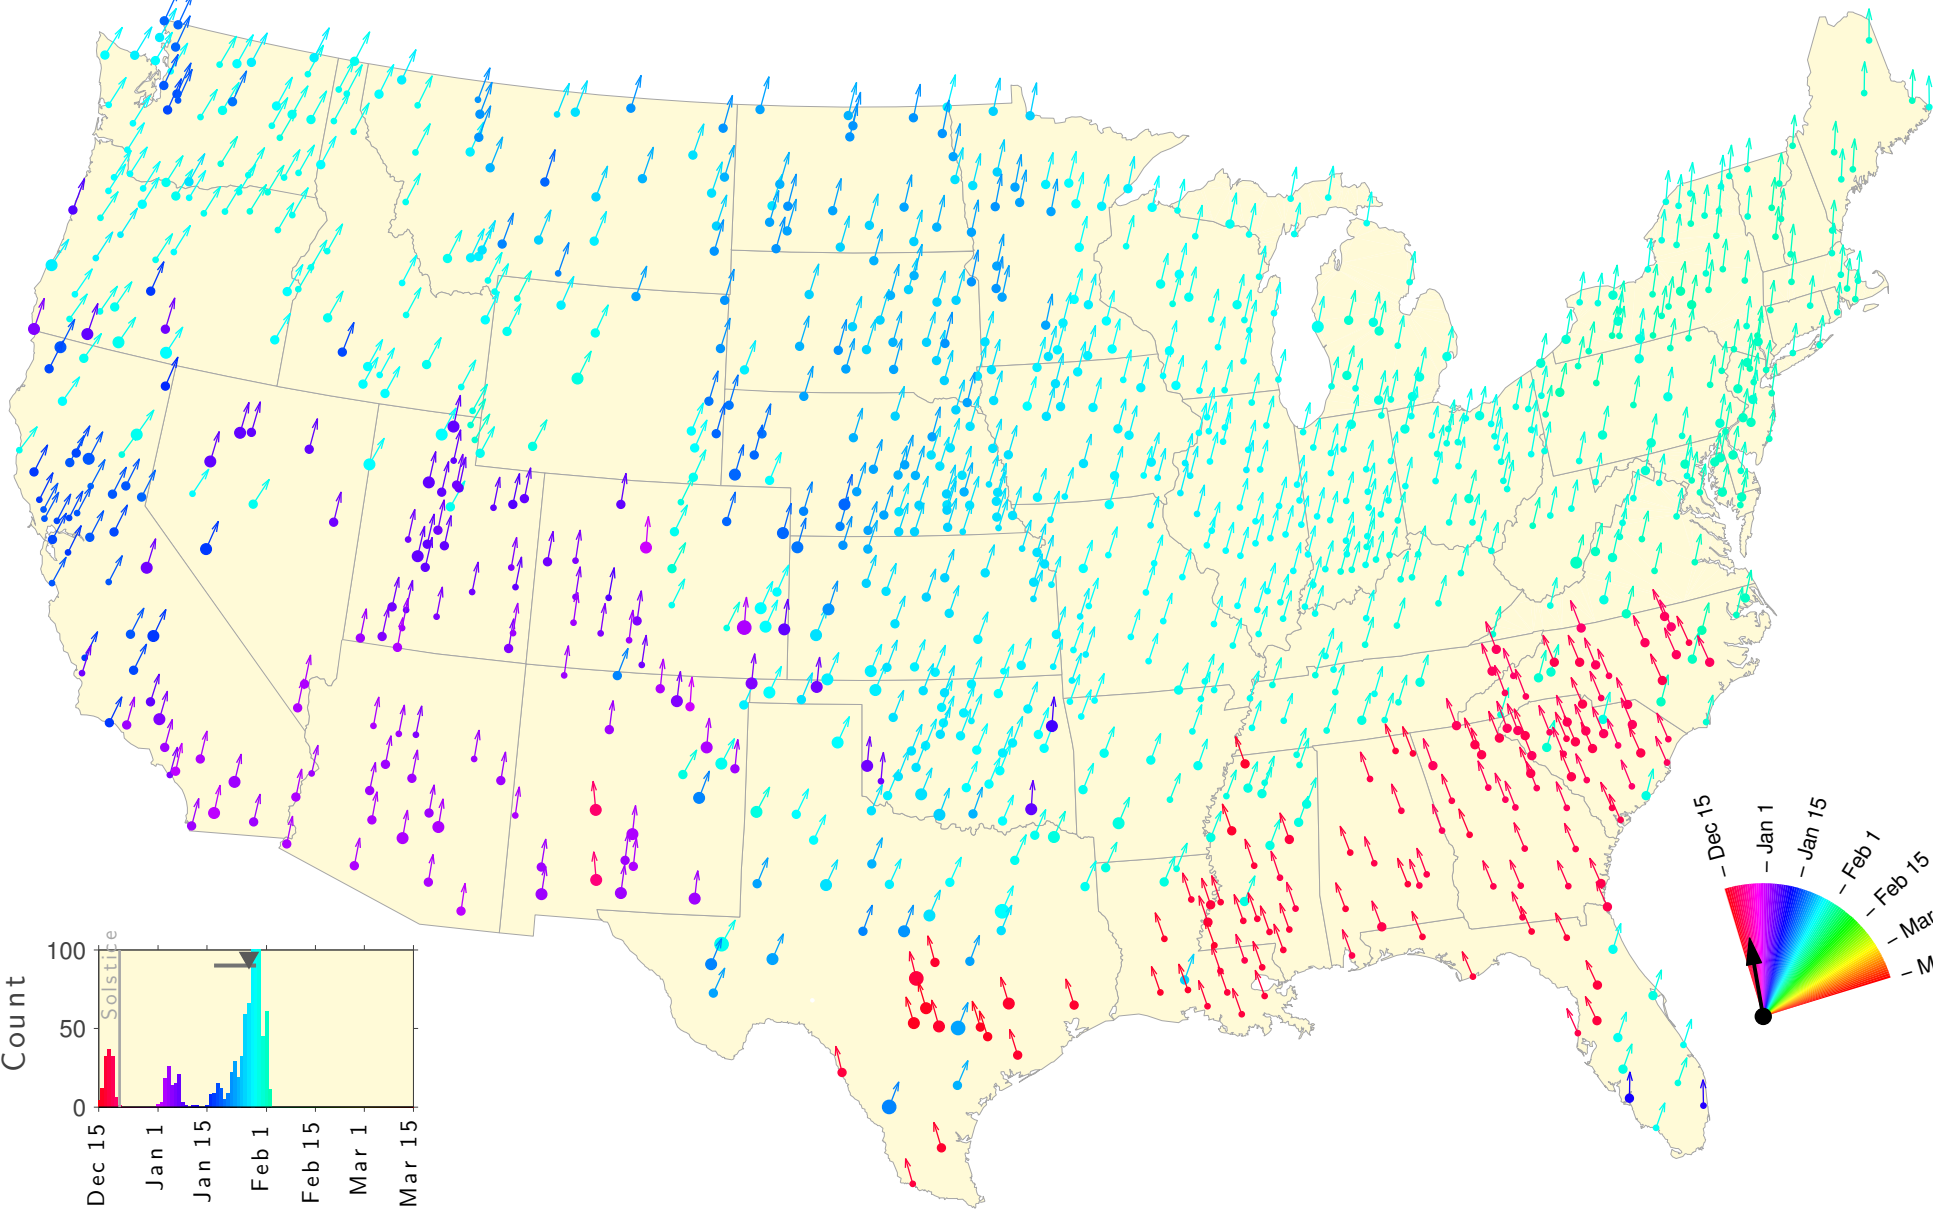

Winter Teletherm—25 year estimates: 1917 to 1941

Winter Teletherm—25 year estimates: 1918 to 1942

Winter Teletherm—25 year estimates: 1919 to 1943

Winter Teletherm—25 year estimates: 1920 to 1944

Winter Teletherm—25 year estimates: 1921 to 1945

Winter Teletherm—25 year estimates: 1922 to 1946

Winter Teletherm—25 year estimates: 1923 to 1947

Winter Teletherm—25 year estimates: 1924 to 1948

Winter Teletherm—25 year estimates: 1925 to 1949

Winter Teletherm—25 year estimates: 1926 to 1950

Winter Teletherm—25 year estimates: 1927 to 1951

Winter Teletherm—25 year estimates: 1928 to 1952

Winter Teletherm—25 year estimates: 1929 to 1953

Winter Teletherm—25 year estimates: 1930 to 1954

Winter Teletherm—25 year estimates: 1931 to 1955

Winter Teletherm—25 year estimates: 1932 to 1956

Winter Teletherm—25 year estimates: 1933 to 1957

Winter Teletherm—25 year estimates: 1934 to 1958

Winter Teletherm—25 year estimates: 1935 to 1959

Winter Teletherm—25 year estimates: 1936 to 1960