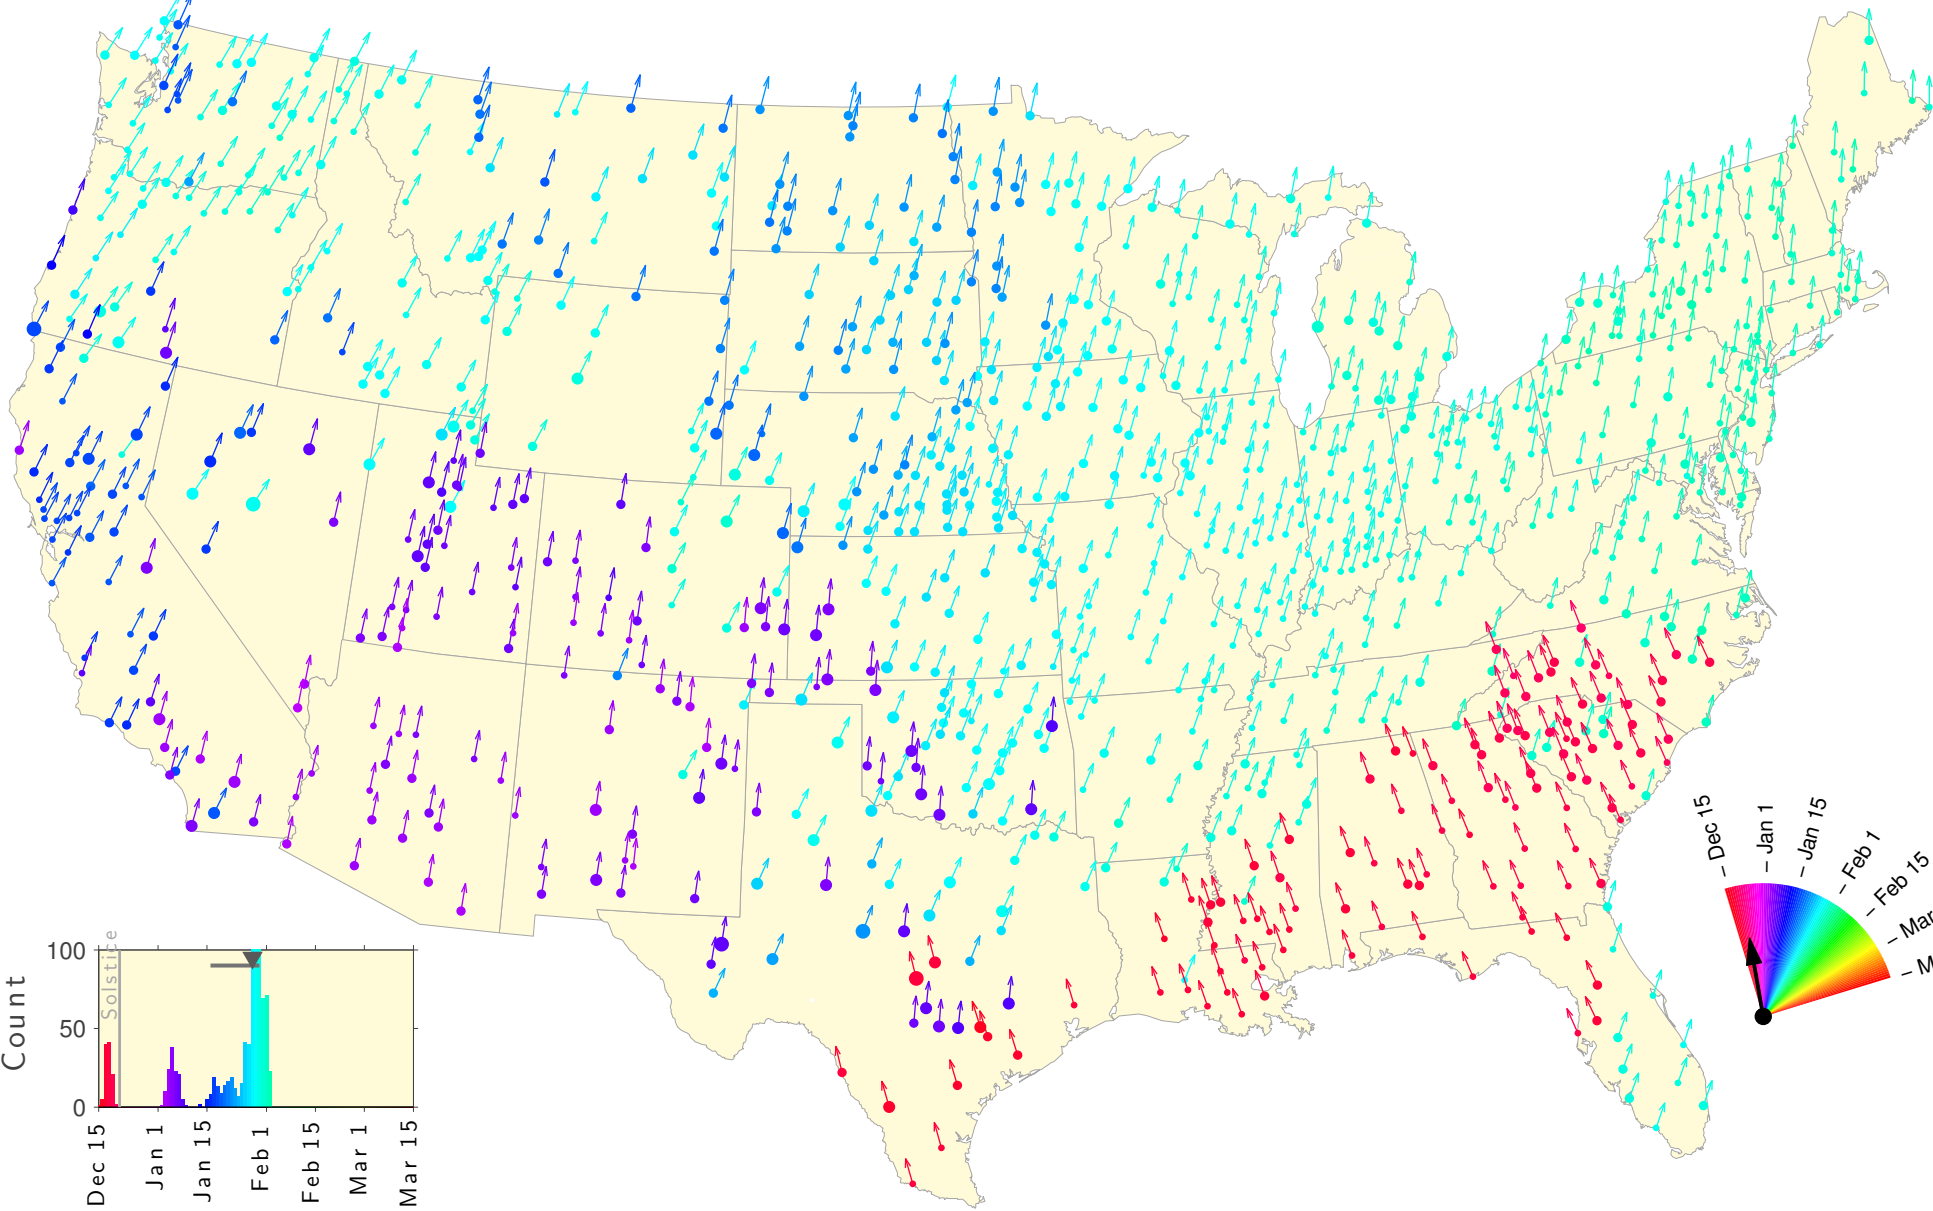

Winter Teletherm—25 year estimates: 1917 to 1941

Winter Teletherm—25 year estimates: 1918 to 1942

Winter Teletherm—25 year estimates: 1919 to 1943

Winter Teletherm—25 year estimates: 1920 to 1944

Winter Teletherm—25 year estimates: 1921 to 1945

Winter Teletherm—25 year estimates: 1922 to 1946

Winter Teletherm—25 year estimates: 1923 to 1947

Winter Teletherm—25 year estimates: 1924 to 1948

Winter Teletherm—25 year estimates: 1925 to 1949

Winter Teletherm—25 year estimates: 1926 to 1950

Winter Teletherm—25 year estimates: 1927 to 1951

Winter Teletherm—25 year estimates: 1928 to 1952

Winter Teletherm—25 year estimates: 1929 to 1953

Winter Teletherm—25 year estimates: 1930 to 1954

Winter Teletherm—25 year estimates: 1931 to 1955

Winter Teletherm—25 year estimates: 1932 to 1956

Winter Teletherm—25 year estimates: 1933 to 1957

Winter Teletherm—25 year estimates: 1934 to 1958

Winter Teletherm—25 year estimates: 1935 to 1959

Winter Teletherm—25 year estimates: 1936 to 1960