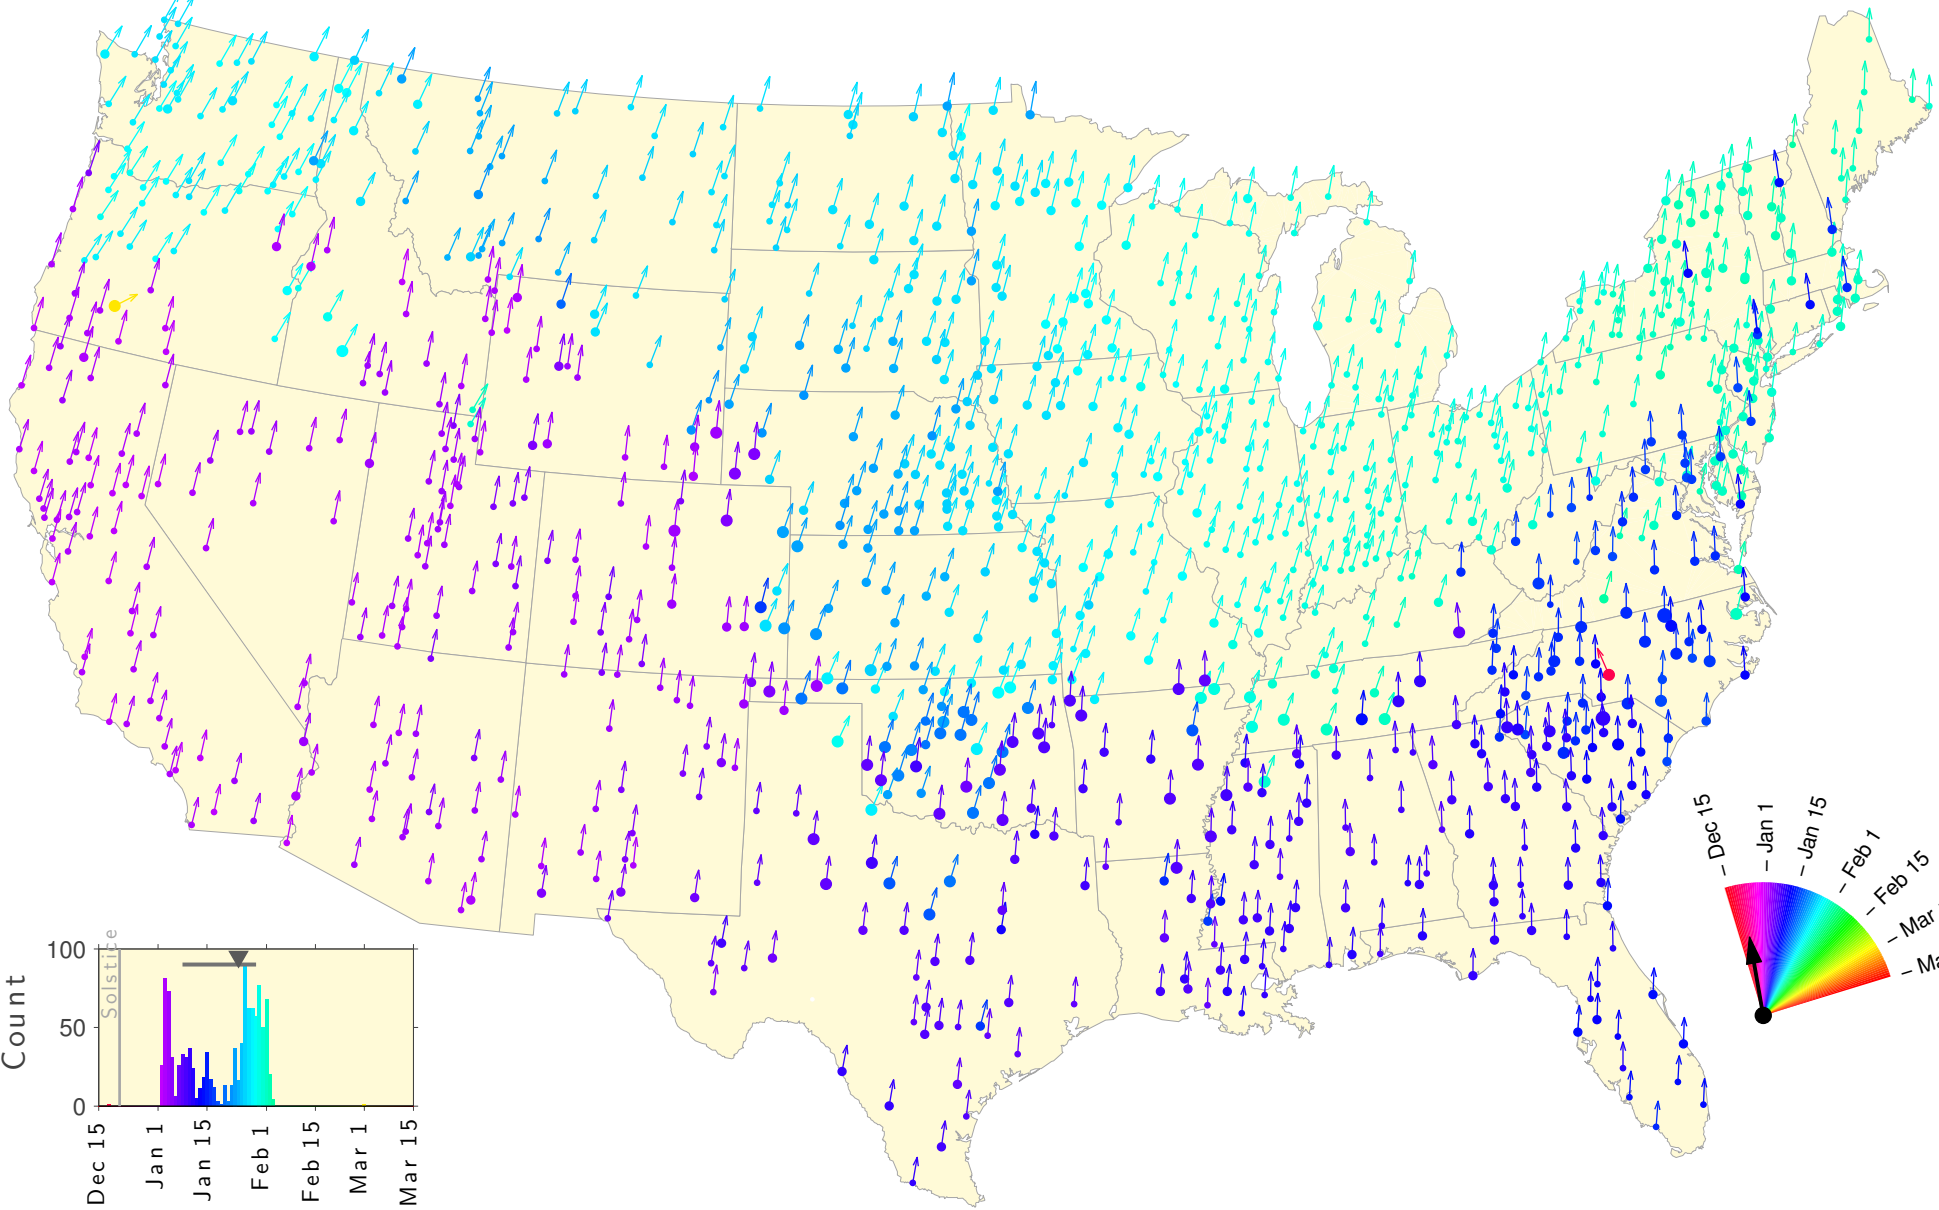

Winter Teletherm—25 year estimates: 1922 to 1946

Winter Teletherm—25 year estimates: 1923 to 1947

Winter Teletherm—25 year estimates: 1924 to 1948

Winter Teletherm—25 year estimates: 1925 to 1949

Winter Teletherm—25 year estimates: 1926 to 1950

Winter Teletherm—25 year estimates: 1937 to 1961

Winter Teletherm—25 year estimates: 1938 to 1962

Winter Teletherm—25 year estimates: 1939 to 1963

Winter Teletherm—25 year estimates: 1940 to 1964

Winter Teletherm—25 year estimates: 1941 to 1965

Winter Teletherm—25 year estimates: 1942 to 1966

Winter Teletherm—25 year estimates: 1943 to 1967

Winter Teletherm—25 year estimates: 1944 to 1968

Winter Teletherm—25 year estimates: 1945 to 1969

Winter Teletherm—25 year estimates: 1946 to 1970

Winter Teletherm—25 year estimates: 1947 to 1971

Winter Teletherm—25 year estimates: 1948 to 1972

Winter Teletherm—25 year estimates: 1949 to 1973

Winter Teletherm—25 year estimates: 1950 to 1974

Winter Teletherm—25 year estimates: 1951 to 1975