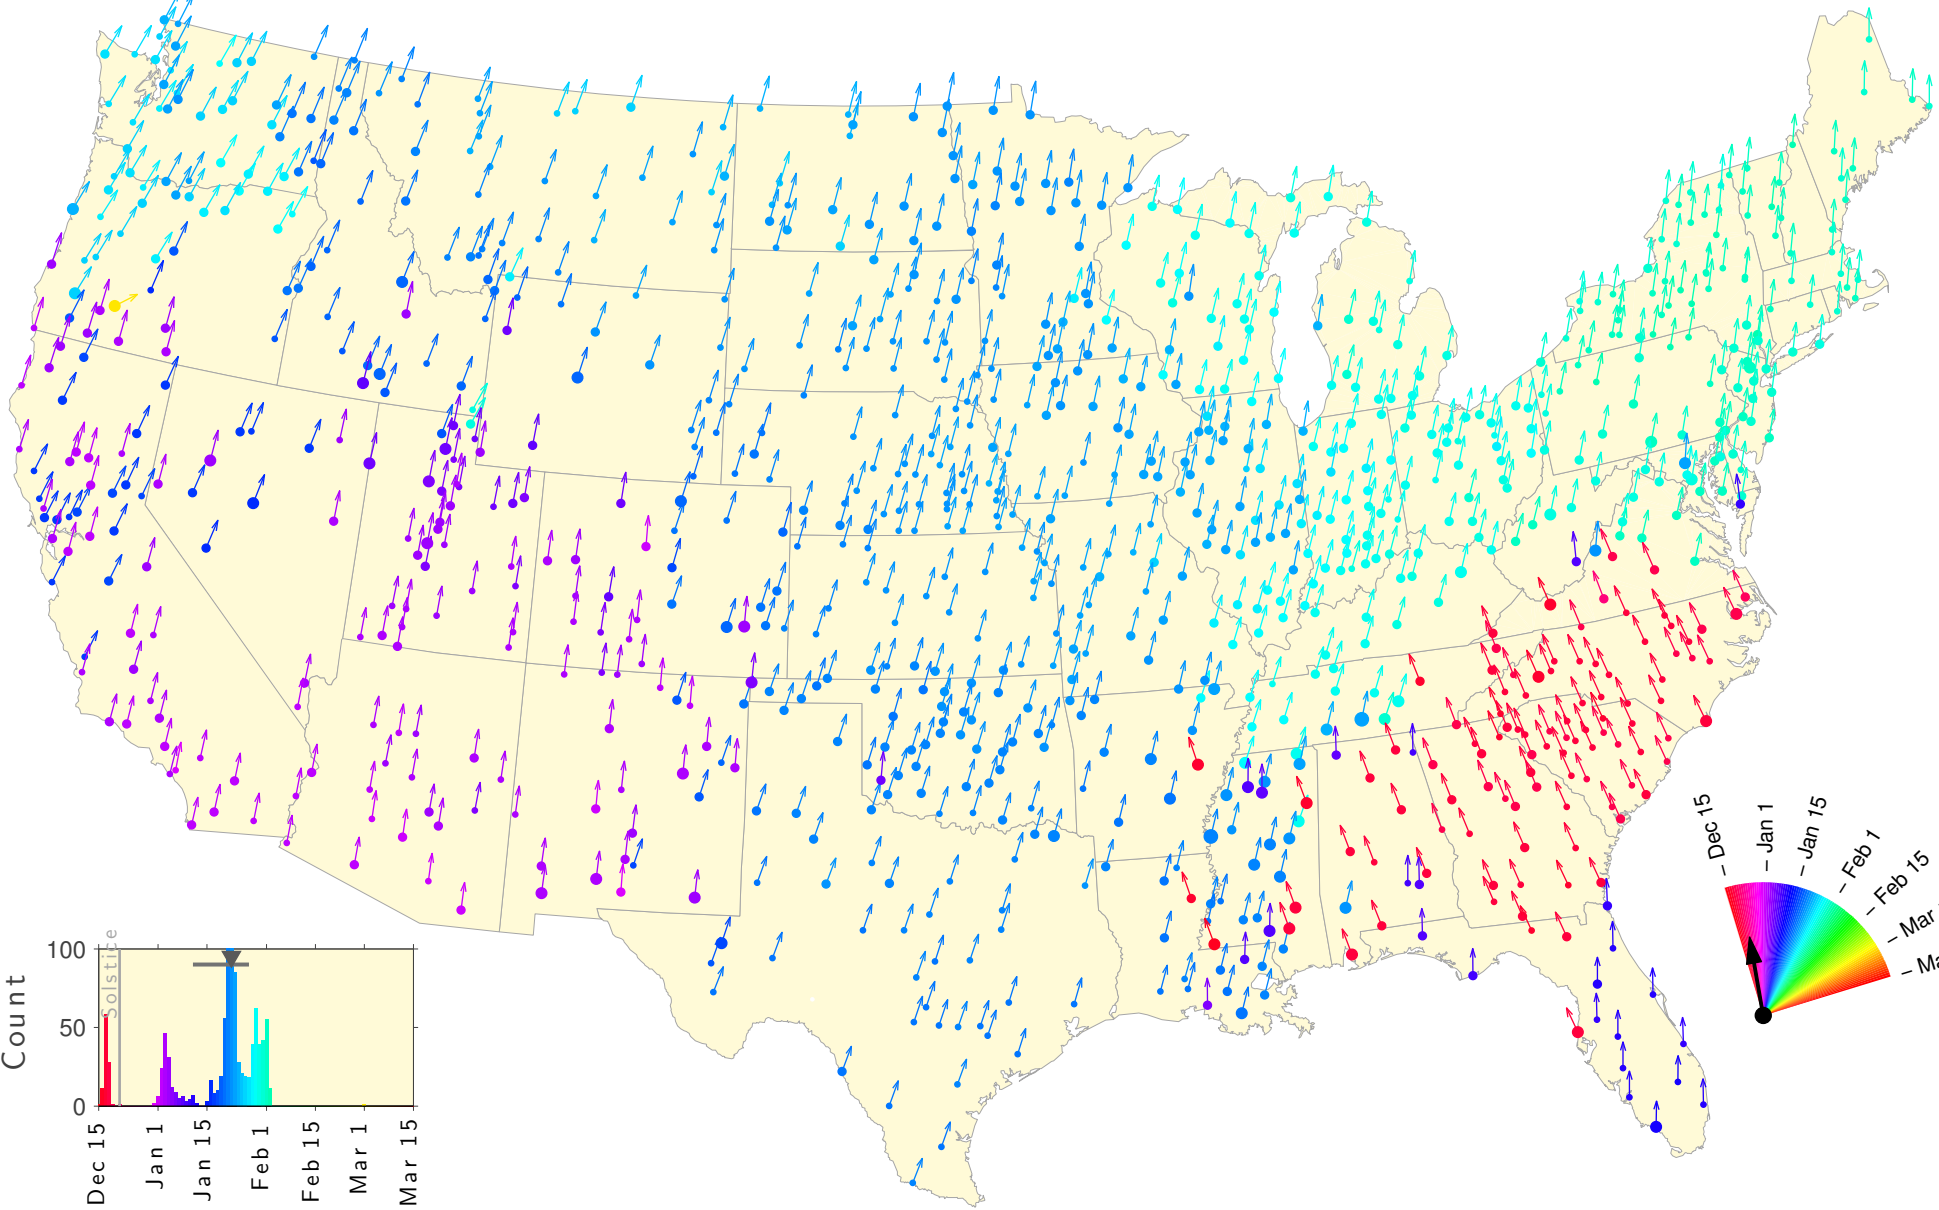

Winter Teletherm—25 year estimates: 1922 to 1946

Winter Teletherm—25 year estimates: 1923 to 1947

Winter Teletherm—25 year estimates: 1924 to 1948

Winter Teletherm—25 year estimates: 1925 to 1949

Winter Teletherm—25 year estimates: 1926 to 1950

Winter Teletherm—25 year estimates: 1927 to 1951

Winter Teletherm—25 year estimates: 1928 to 1952

Winter Teletherm—25 year estimates: 1929 to 1953

Winter Teletherm—25 year estimates: 1930 to 1954

Winter Teletherm—25 year estimates: 1931 to 1955

Winter Teletherm—25 year estimates: 1932 to 1956

Winter Teletherm—25 year estimates: 1933 to 1957

Winter Teletherm—25 year estimates: 1934 to 1958

Winter Teletherm—25 year estimates: 1935 to 1959

Winter Teletherm—25 year estimates: 1936 to 1960

Winter Teletherm—25 year estimates: 1937 to 1961

Winter Teletherm—25 year estimates: 1938 to 1962

Winter Teletherm—25 year estimates: 1939 to 1963

Winter Teletherm—25 year estimates: 1940 to 1964

Winter Teletherm—25 year estimates: 1941 to 1965