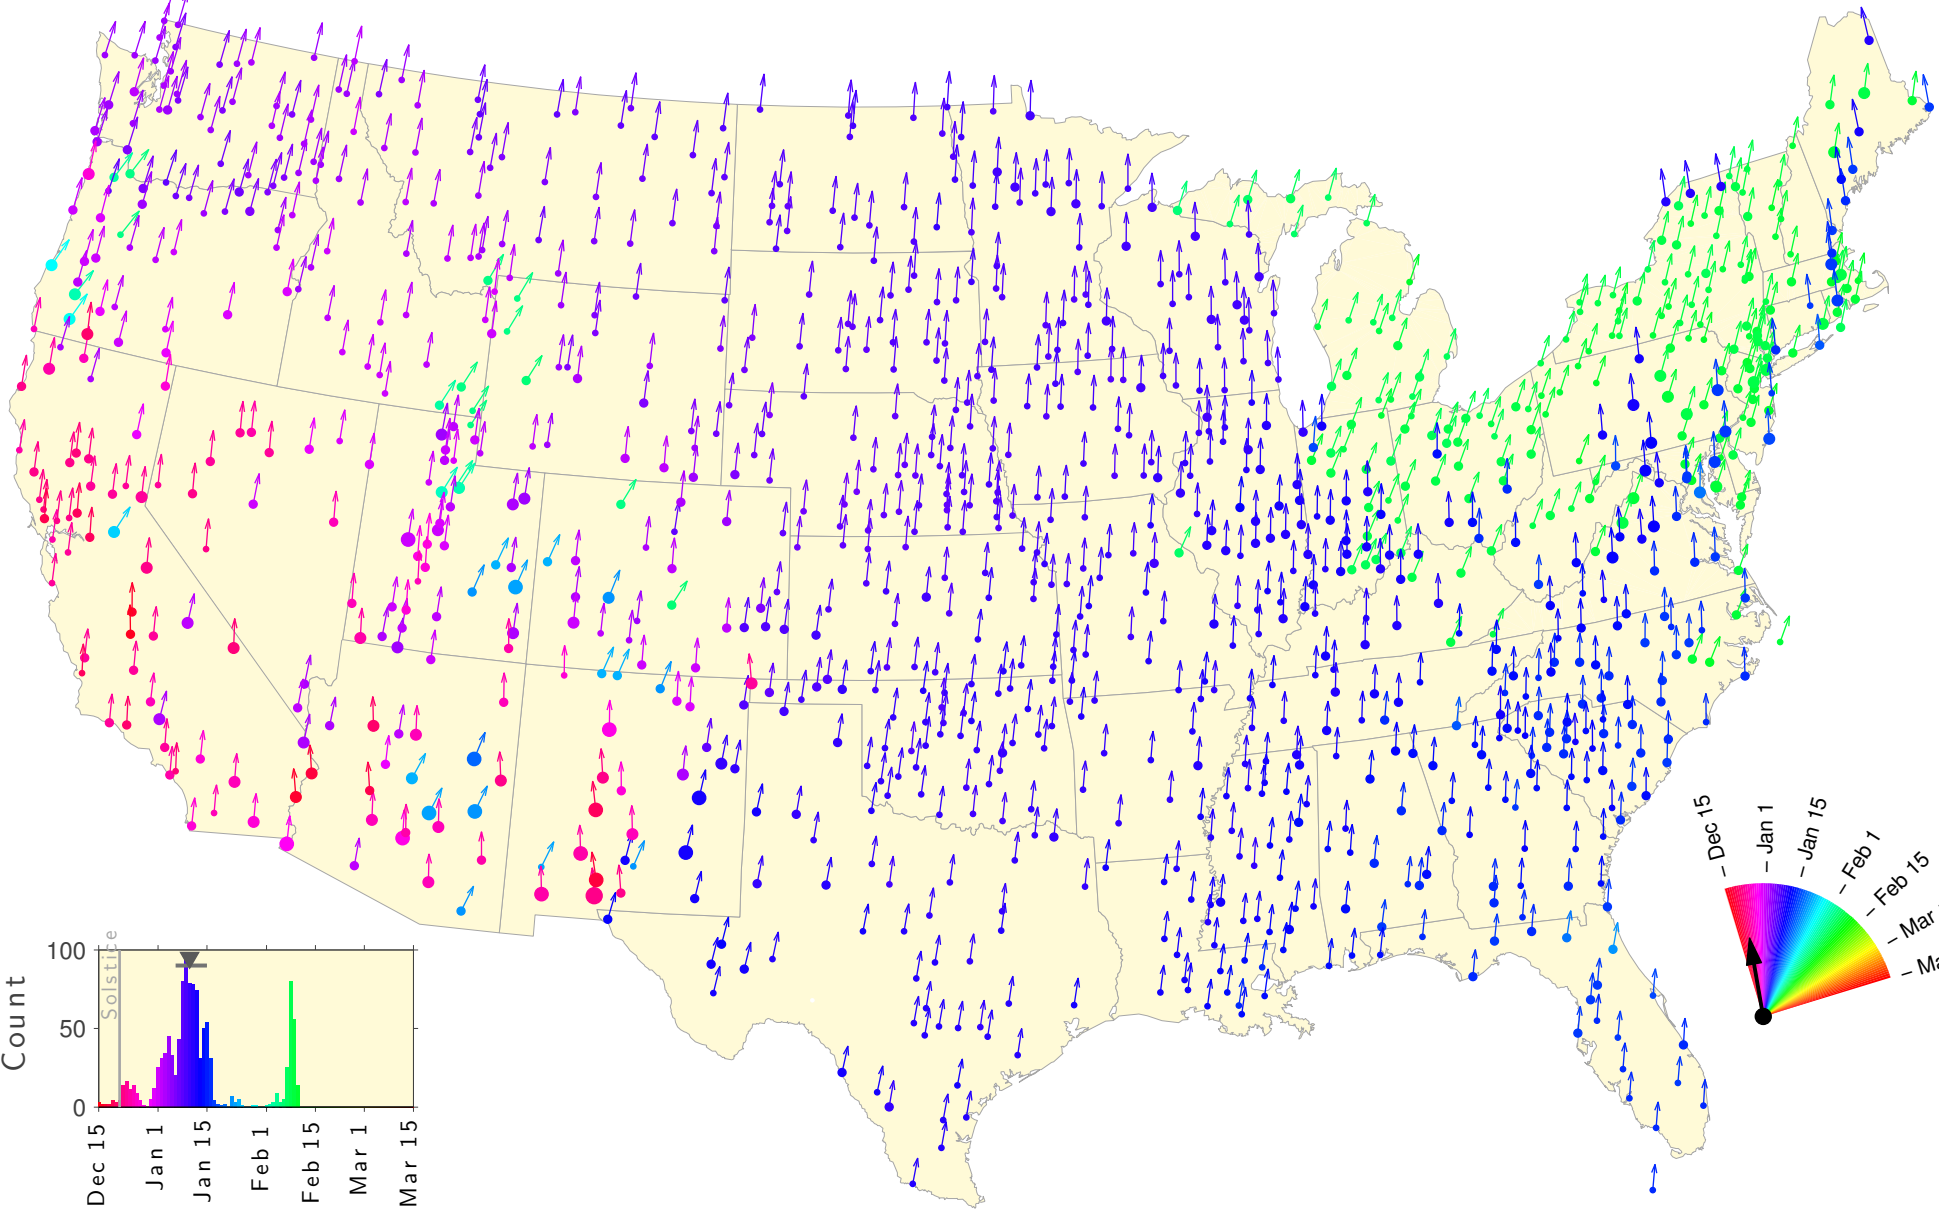

Winter Teletherm—25 year estimates: 1962 to 1986

Winter Teletherm—25 year estimates: 1963 to 1987

Winter Teletherm—25 year estimates: 1964 to 1988

Winter Teletherm—25 year estimates: 1965 to 1989

Winter Teletherm—25 year estimates: 1966 to 1990

Winter Teletherm—25 year estimates: 1967 to 1991

Winter Teletherm—25 year estimates: 1968 to 1992

Winter Teletherm—25 year estimates: 1969 to 1993

Winter Teletherm—25 year estimates: 1970 to 1994

Winter Teletherm—25 year estimates: 1971 to 1995

Winter Teletherm—25 year estimates: 1972 to 1996

Winter Teletherm—25 year estimates: 1973 to 1997

Winter Teletherm—25 year estimates: 1974 to 1998

Winter Teletherm—25 year estimates: 1975 to 1999

Winter Teletherm—25 year estimates: 1976 to 2000