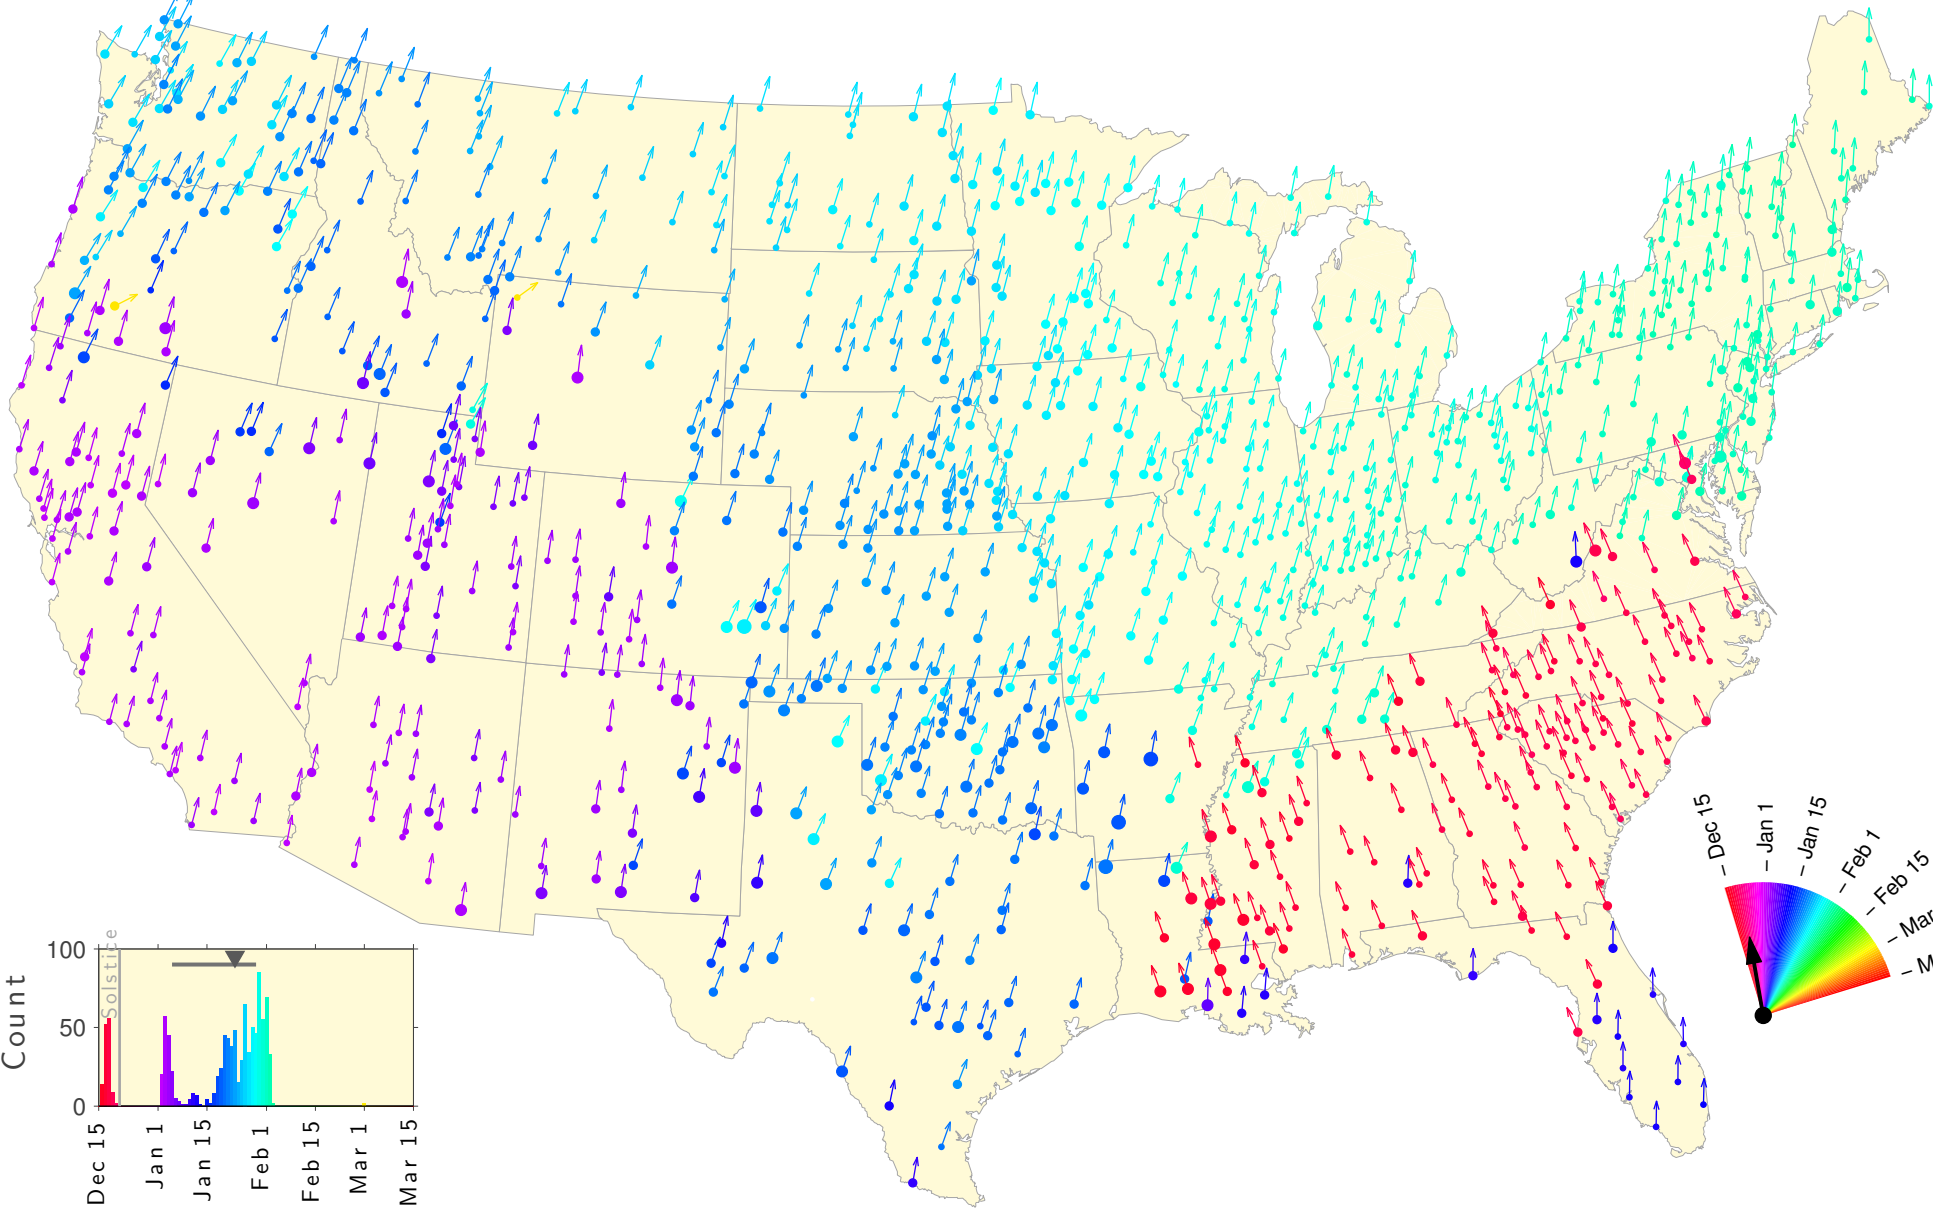

Winter Teletherm—25 year estimates: 1927 to 1951

Winter Teletherm—25 year estimates: 1928 to 1952

Winter Teletherm—25 year estimates: 1929 to 1953

Winter Teletherm—25 year estimates: 1930 to 1954

Winter Teletherm—25 year estimates: 1931 to 1955

Winter Teletherm—25 year estimates: 1932 to 1956

Winter Teletherm—25 year estimates: 1933 to 1957

Winter Teletherm—25 year estimates: 1934 to 1958

Winter Teletherm—25 year estimates: 1935 to 1959

Winter Teletherm—25 year estimates: 1936 to 1960

Winter Teletherm—25 year estimates: 1937 to 1961

Winter Teletherm—25 year estimates: 1938 to 1962

Winter Teletherm—25 year estimates: 1939 to 1963

Winter Teletherm—25 year estimates: 1940 to 1964

Winter Teletherm—25 year estimates: 1941 to 1965

Winter Teletherm—25 year estimates: 1942 to 1966

Winter Teletherm—25 year estimates: 1943 to 1967

Winter Teletherm—25 year estimates: 1944 to 1968

Winter Teletherm—25 year estimates: 1945 to 1969

Winter Teletherm—25 year estimates: 1946 to 1970