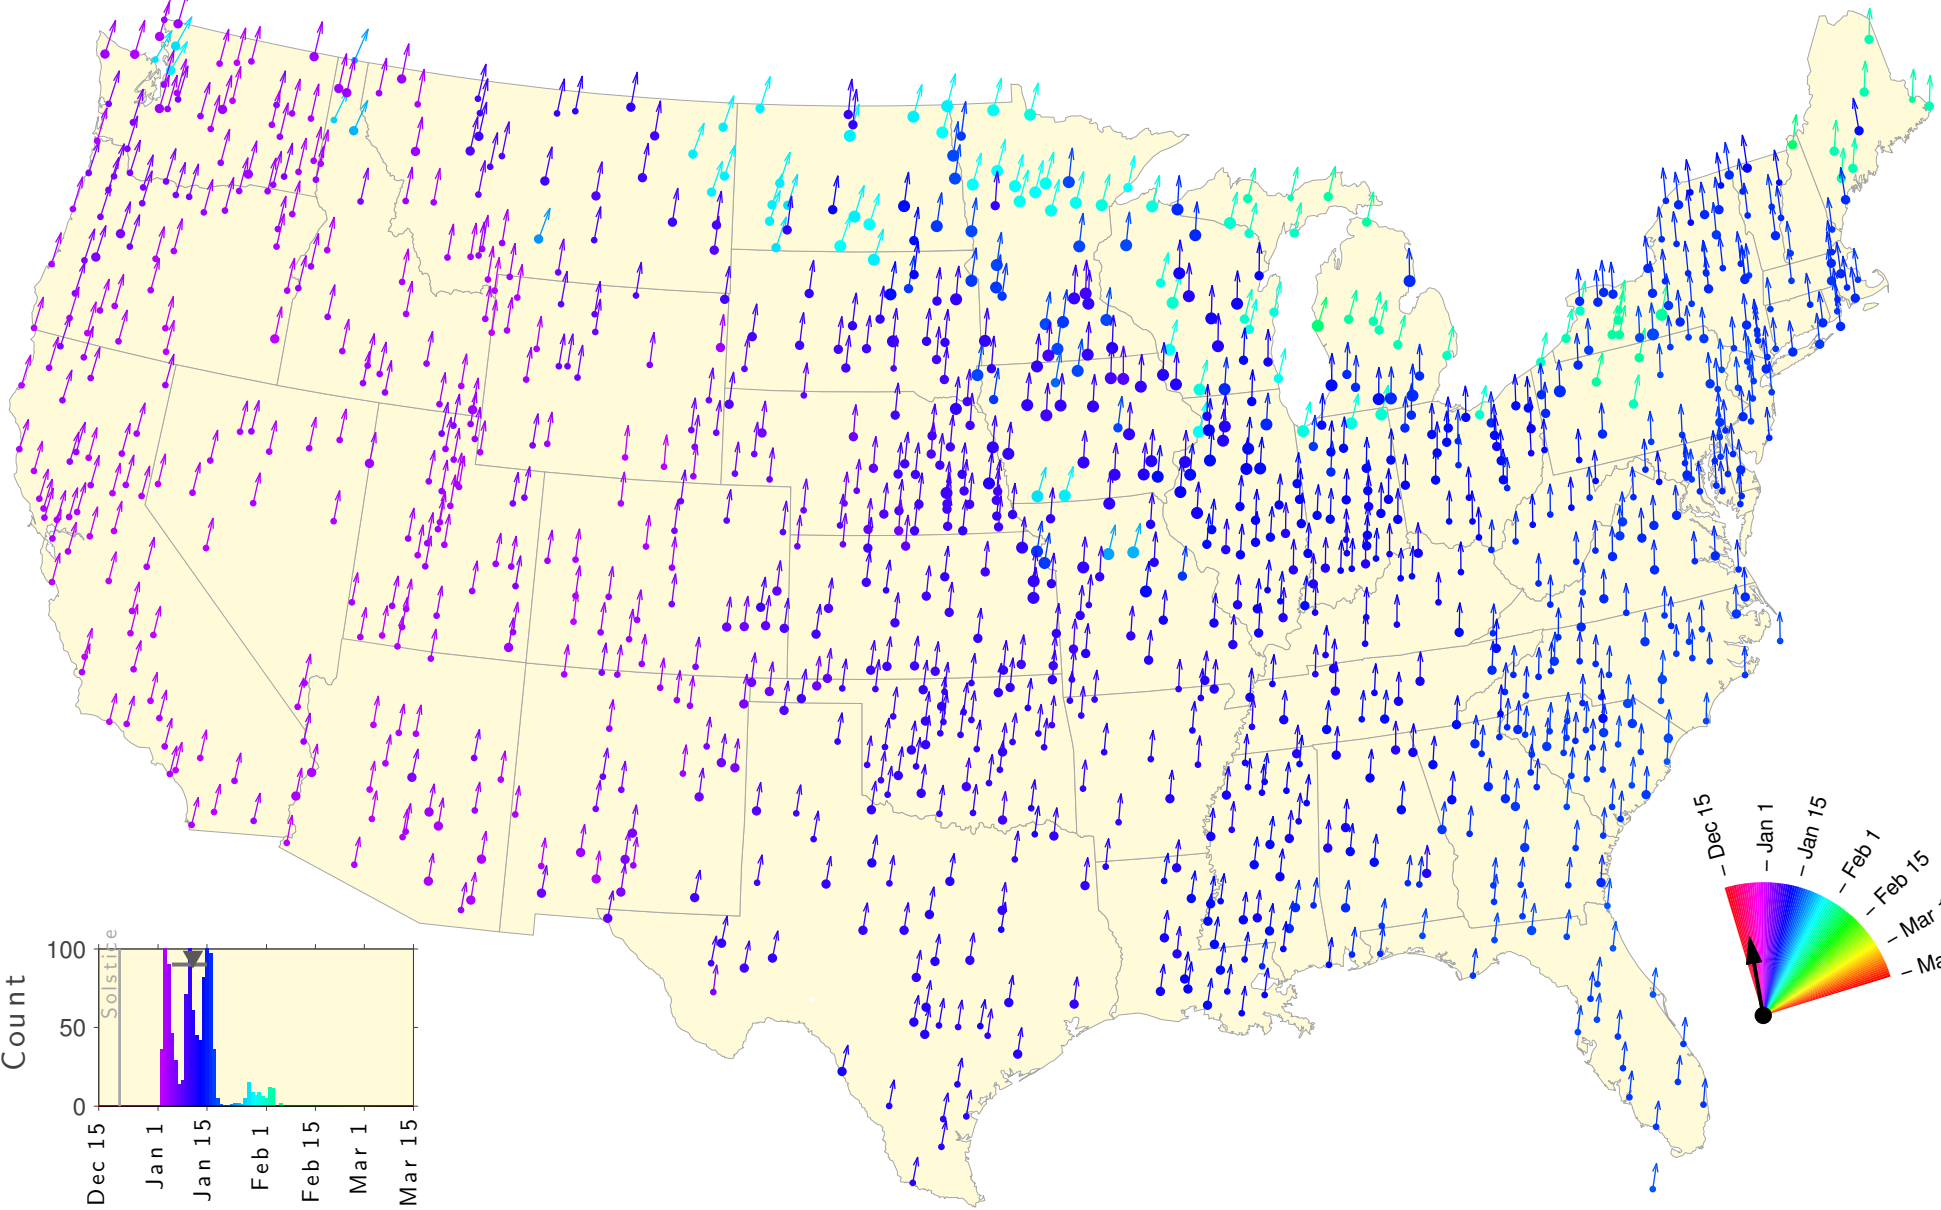

Winter Teletherm—25 year estimates: 1922 to 1946

Winter Teletherm—25 year estimates: 1923 to 1947

Winter Teletherm—25 year estimates: 1924 to 1948

Winter Teletherm—25 year estimates: 1925 to 1949

Winter Teletherm—25 year estimates: 1926 to 1950

Winter Teletherm—25 year estimates: 1942 to 1966

Winter Teletherm—25 year estimates: 1943 to 1967

Winter Teletherm—25 year estimates: 1944 to 1968

Winter Teletherm—25 year estimates: 1945 to 1969

Winter Teletherm—25 year estimates: 1946 to 1970

Winter Teletherm—25 year estimates: 1947 to 1971

Winter Teletherm—25 year estimates: 1948 to 1972

Winter Teletherm—25 year estimates: 1949 to 1973

Winter Teletherm—25 year estimates: 1950 to 1974

Winter Teletherm—25 year estimates: 1951 to 1975

Winter Teletherm—25 year estimates: 1952 to 1976

Winter Teletherm—25 year estimates: 1953 to 1977

Winter Teletherm—25 year estimates: 1954 to 1978

Winter Teletherm—25 year estimates: 1955 to 1979

Winter Teletherm—25 year estimates: 1956 to 1980