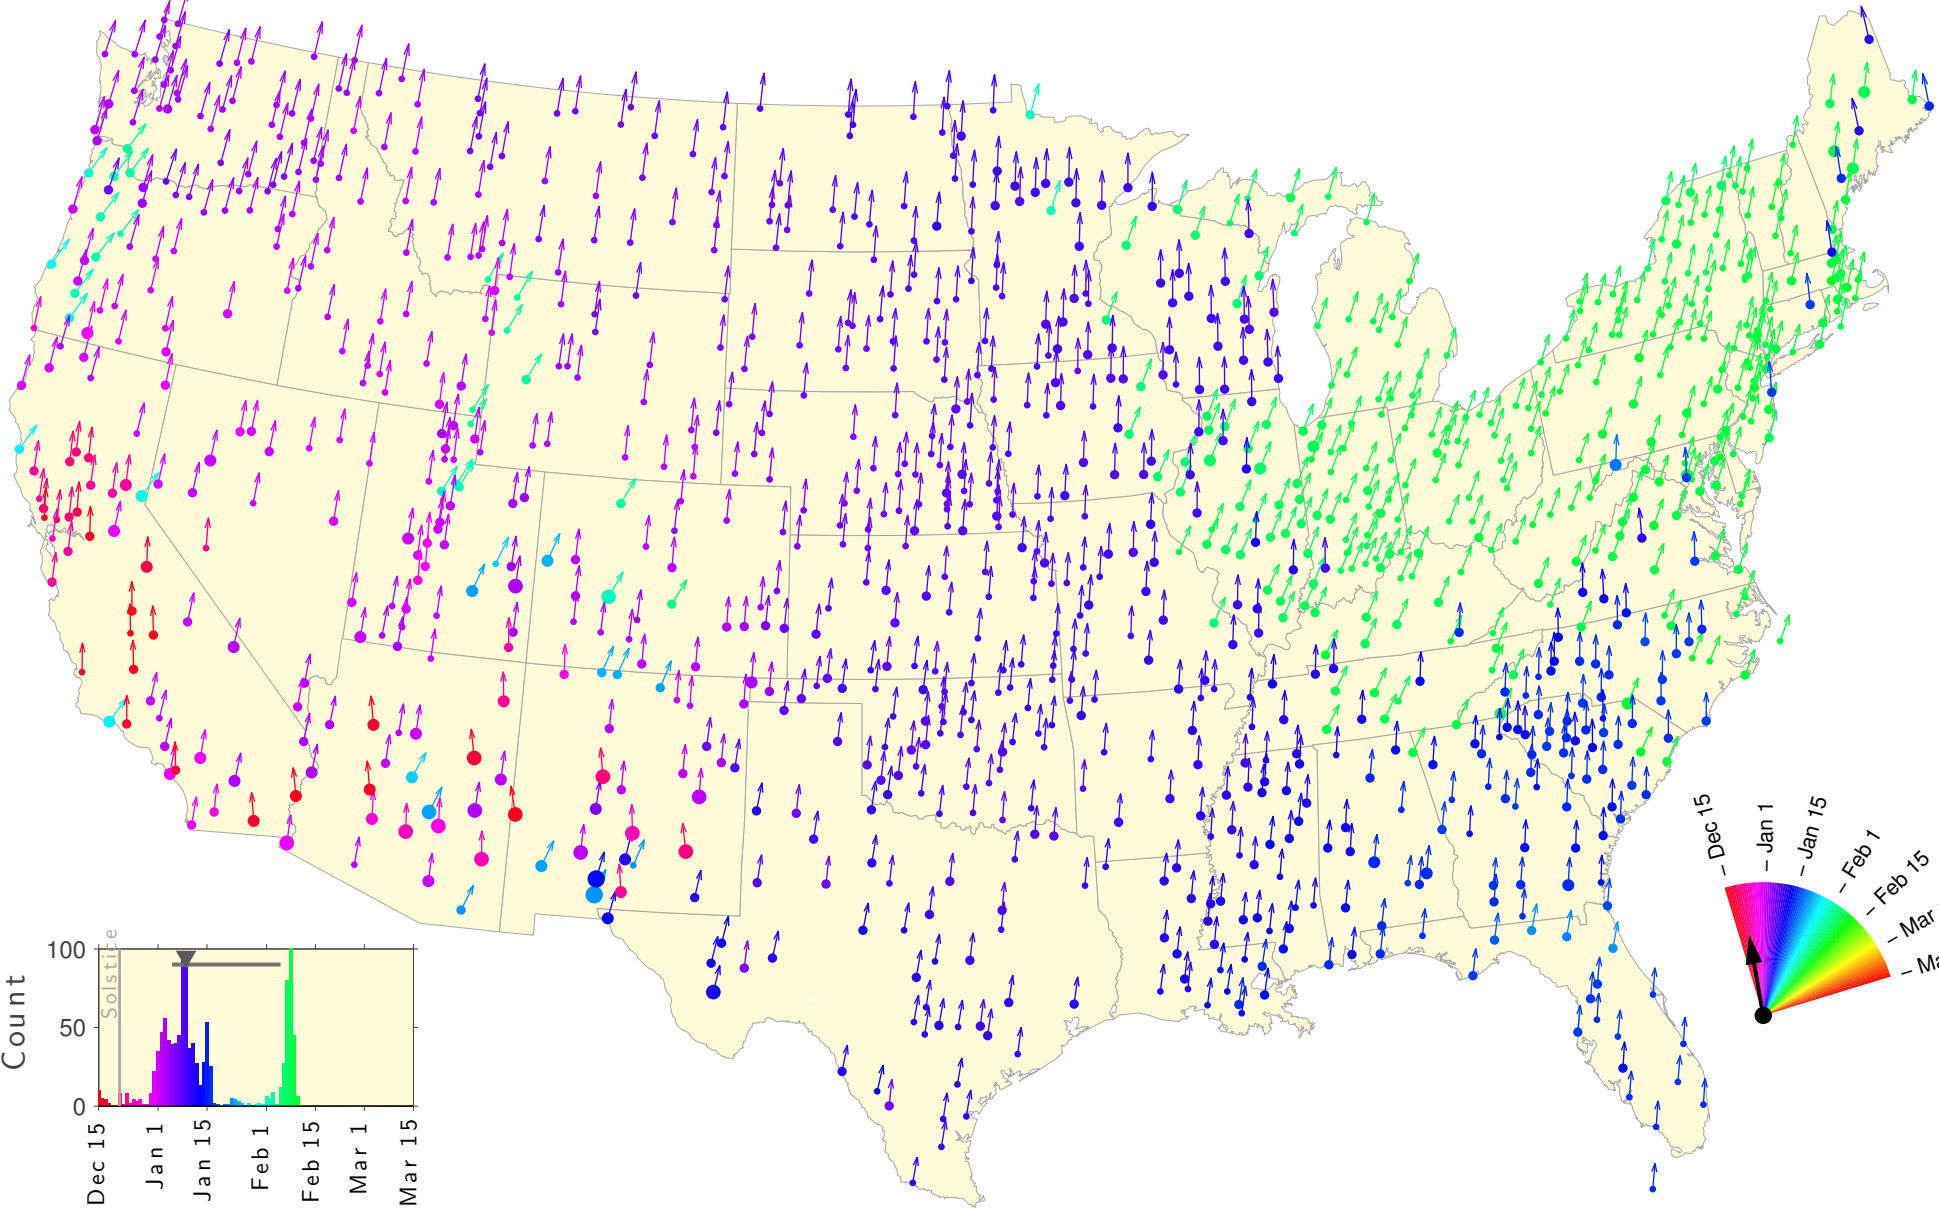

Winter Teletherm—25 year estimates: 1962 to 1986

Winter Teletherm—25 year estimates: 1963 to 1987

Winter Teletherm—25 year estimates: 1964 to 1988

Winter Teletherm—25 year estimates: 1965 to 1989

Winter Teletherm—25 year estimates: 1966 to 1990

Winter Teletherm—25 year estimates: 1967 to 1991

Winter Teletherm—25 year estimates: 1968 to 1992

Winter Teletherm—25 year estimates: 1969 to 1993

Winter Teletherm—25 year estimates: 1970 to 1994

Winter Teletherm—25 year estimates: 1971 to 1995

Winter Teletherm—25 year estimates: 1972 to 1996

Winter Teletherm—25 year estimates: 1973 to 1997

Winter Teletherm—25 year estimates: 1974 to 1998

Winter Teletherm—25 year estimates: 1975 to 1999

Winter Teletherm—25 year estimates: 1976 to 2000