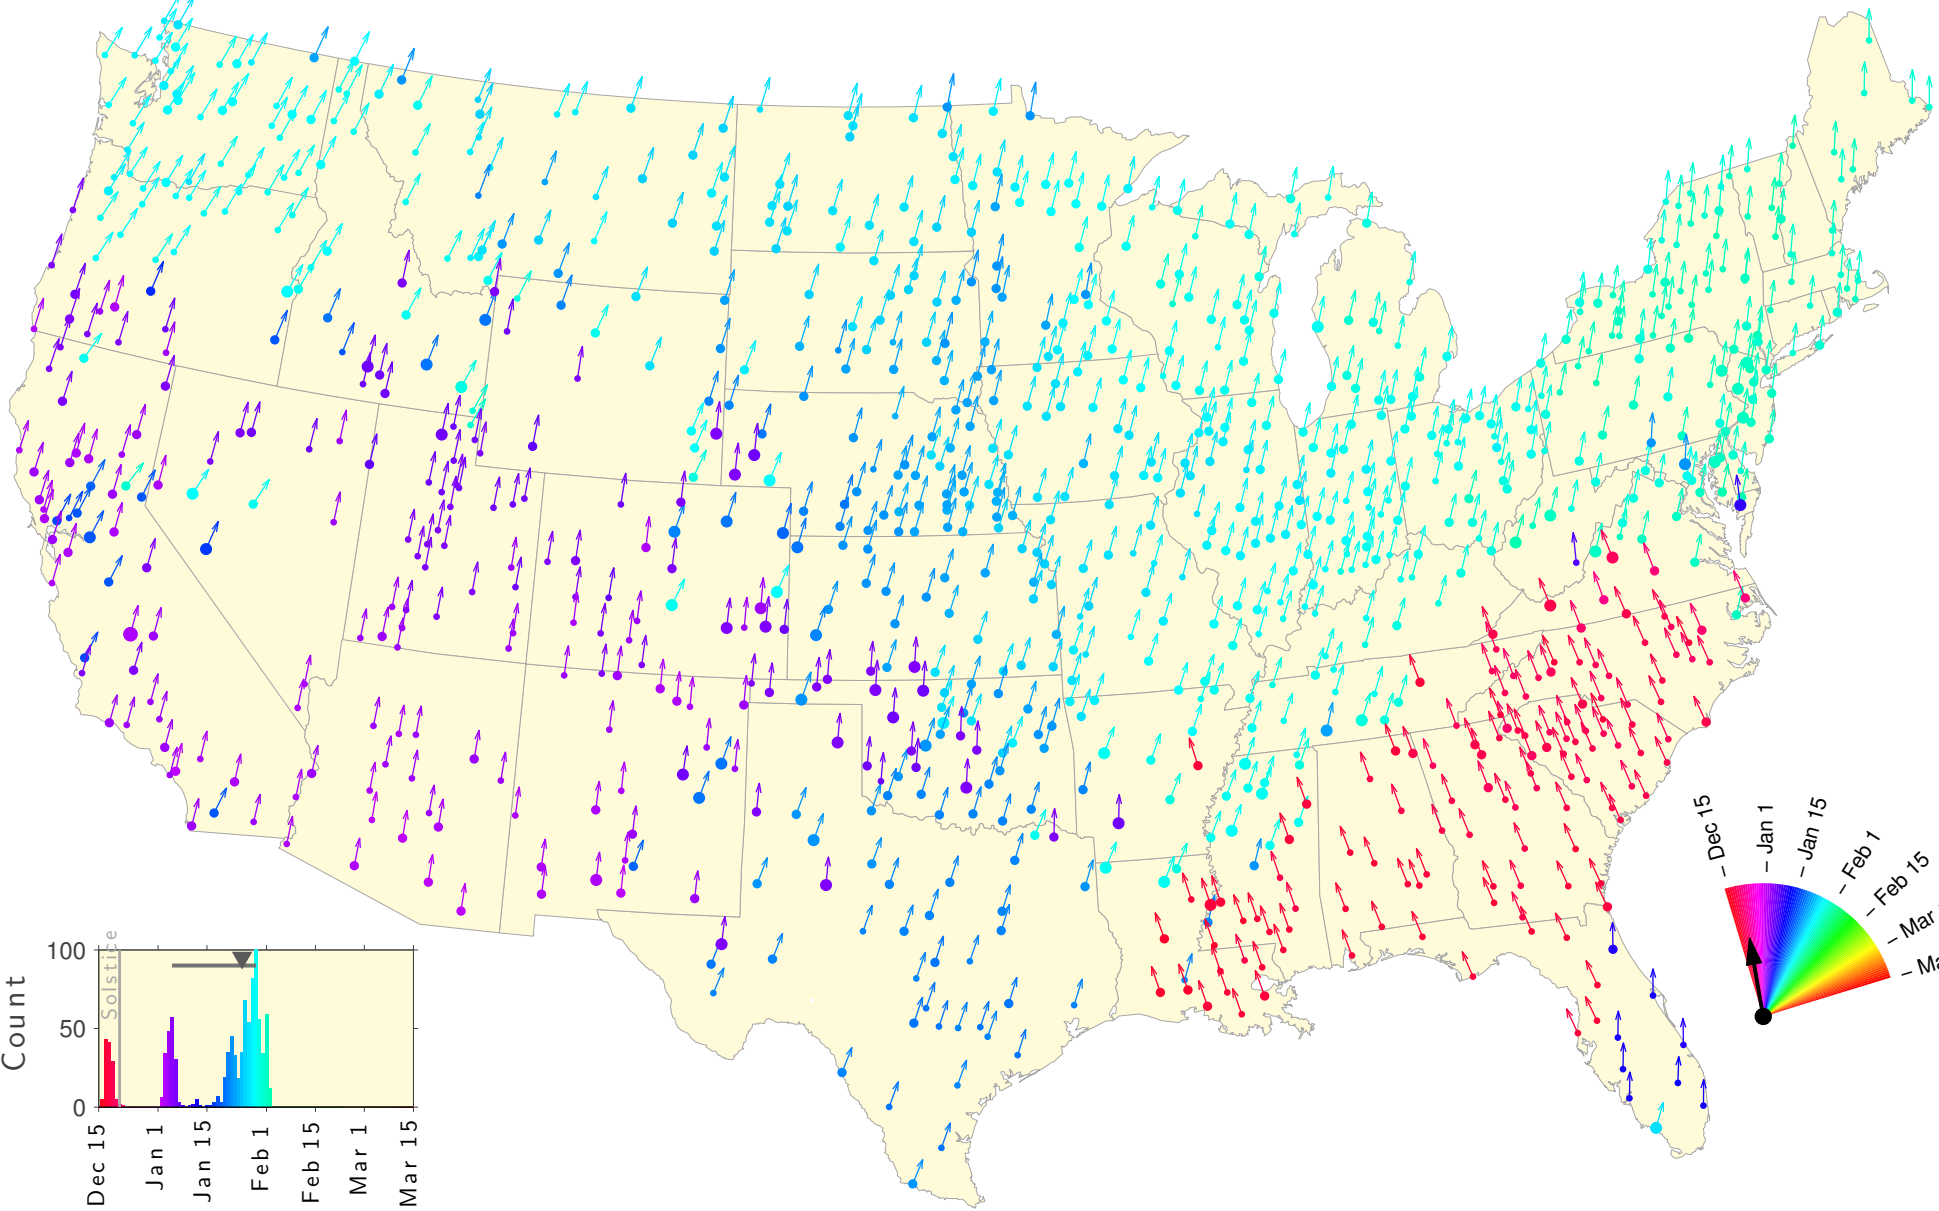

Winter Teletherm—25 year estimates: 1922 to 1946

Winter Teletherm—25 year estimates: 1923 to 1947

Winter Teletherm—25 year estimates: 1924 to 1948

Winter Teletherm—25 year estimates: 1925 to 1949

Winter Teletherm—25 year estimates: 1926 to 1950

Winter Teletherm—25 year estimates: 1927 to 1951

Winter Teletherm—25 year estimates: 1928 to 1952

Winter Teletherm—25 year estimates: 1929 to 1953

Winter Teletherm—25 year estimates: 1930 to 1954

Winter Teletherm—25 year estimates: 1931 to 1955

Winter Teletherm—25 year estimates: 1932 to 1956

Winter Teletherm—25 year estimates: 1933 to 1957

Winter Teletherm—25 year estimates: 1934 to 1958

Winter Teletherm—25 year estimates: 1935 to 1959

Winter Teletherm—25 year estimates: 1936 to 1960

Winter Teletherm—25 year estimates: 1937 to 1961

Winter Teletherm—25 year estimates: 1938 to 1962

Winter Teletherm—25 year estimates: 1939 to 1963

Winter Teletherm—25 year estimates: 1940 to 1964

Winter Teletherm—25 year estimates: 1941 to 1965