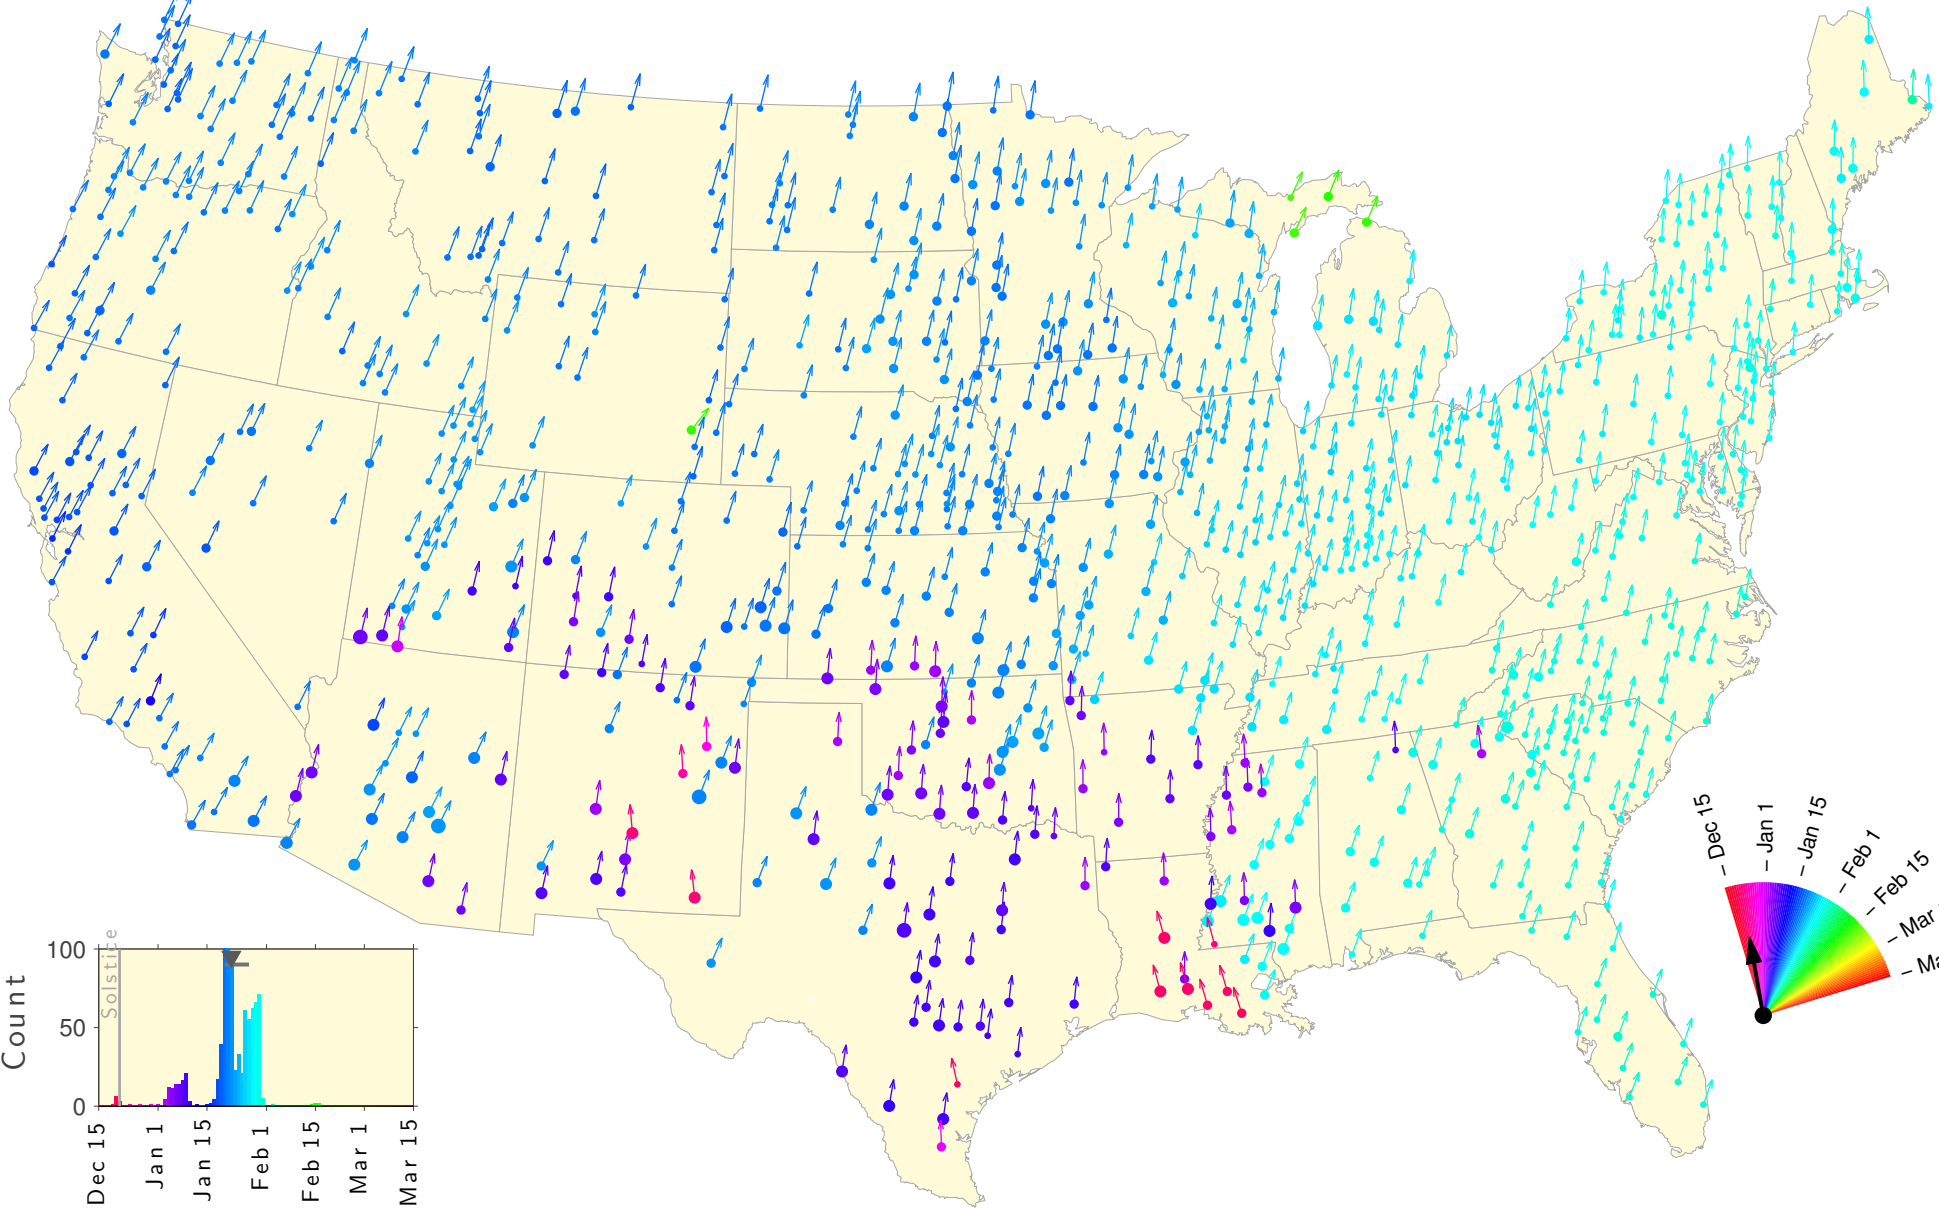

Winter Teletherm—25 year estimates: 1912 to 1936

Winter Teletherm—25 year estimates: 1913 to 1937

Winter Teletherm—25 year estimates: 1914 to 1938

Winter Teletherm—25 year estimates: 1915 to 1939

Winter Teletherm—25 year estimates: 1916 to 1940

Winter Teletherm—25 year estimates: 1917 to 1941

Winter Teletherm—25 year estimates: 1918 to 1942

Winter Teletherm—25 year estimates: 1919 to 1943

Winter Teletherm—25 year estimates: 1920 to 1944

Winter Teletherm—25 year estimates: 1921 to 1945

Winter Teletherm—25 year estimates: 1922 to 1946

Winter Teletherm—25 year estimates: 1923 to 1947

Winter Teletherm—25 year estimates: 1924 to 1948

Winter Teletherm—25 year estimates: 1925 to 1949

Winter Teletherm—25 year estimates: 1926 to 1950

Winter Teletherm—25 year estimates: 1927 to 1951

Winter Teletherm—25 year estimates: 1928 to 1952

Winter Teletherm—25 year estimates: 1929 to 1953

Winter Teletherm—25 year estimates: 1930 to 1954

Winter Teletherm—25 year estimates: 1931 to 1955