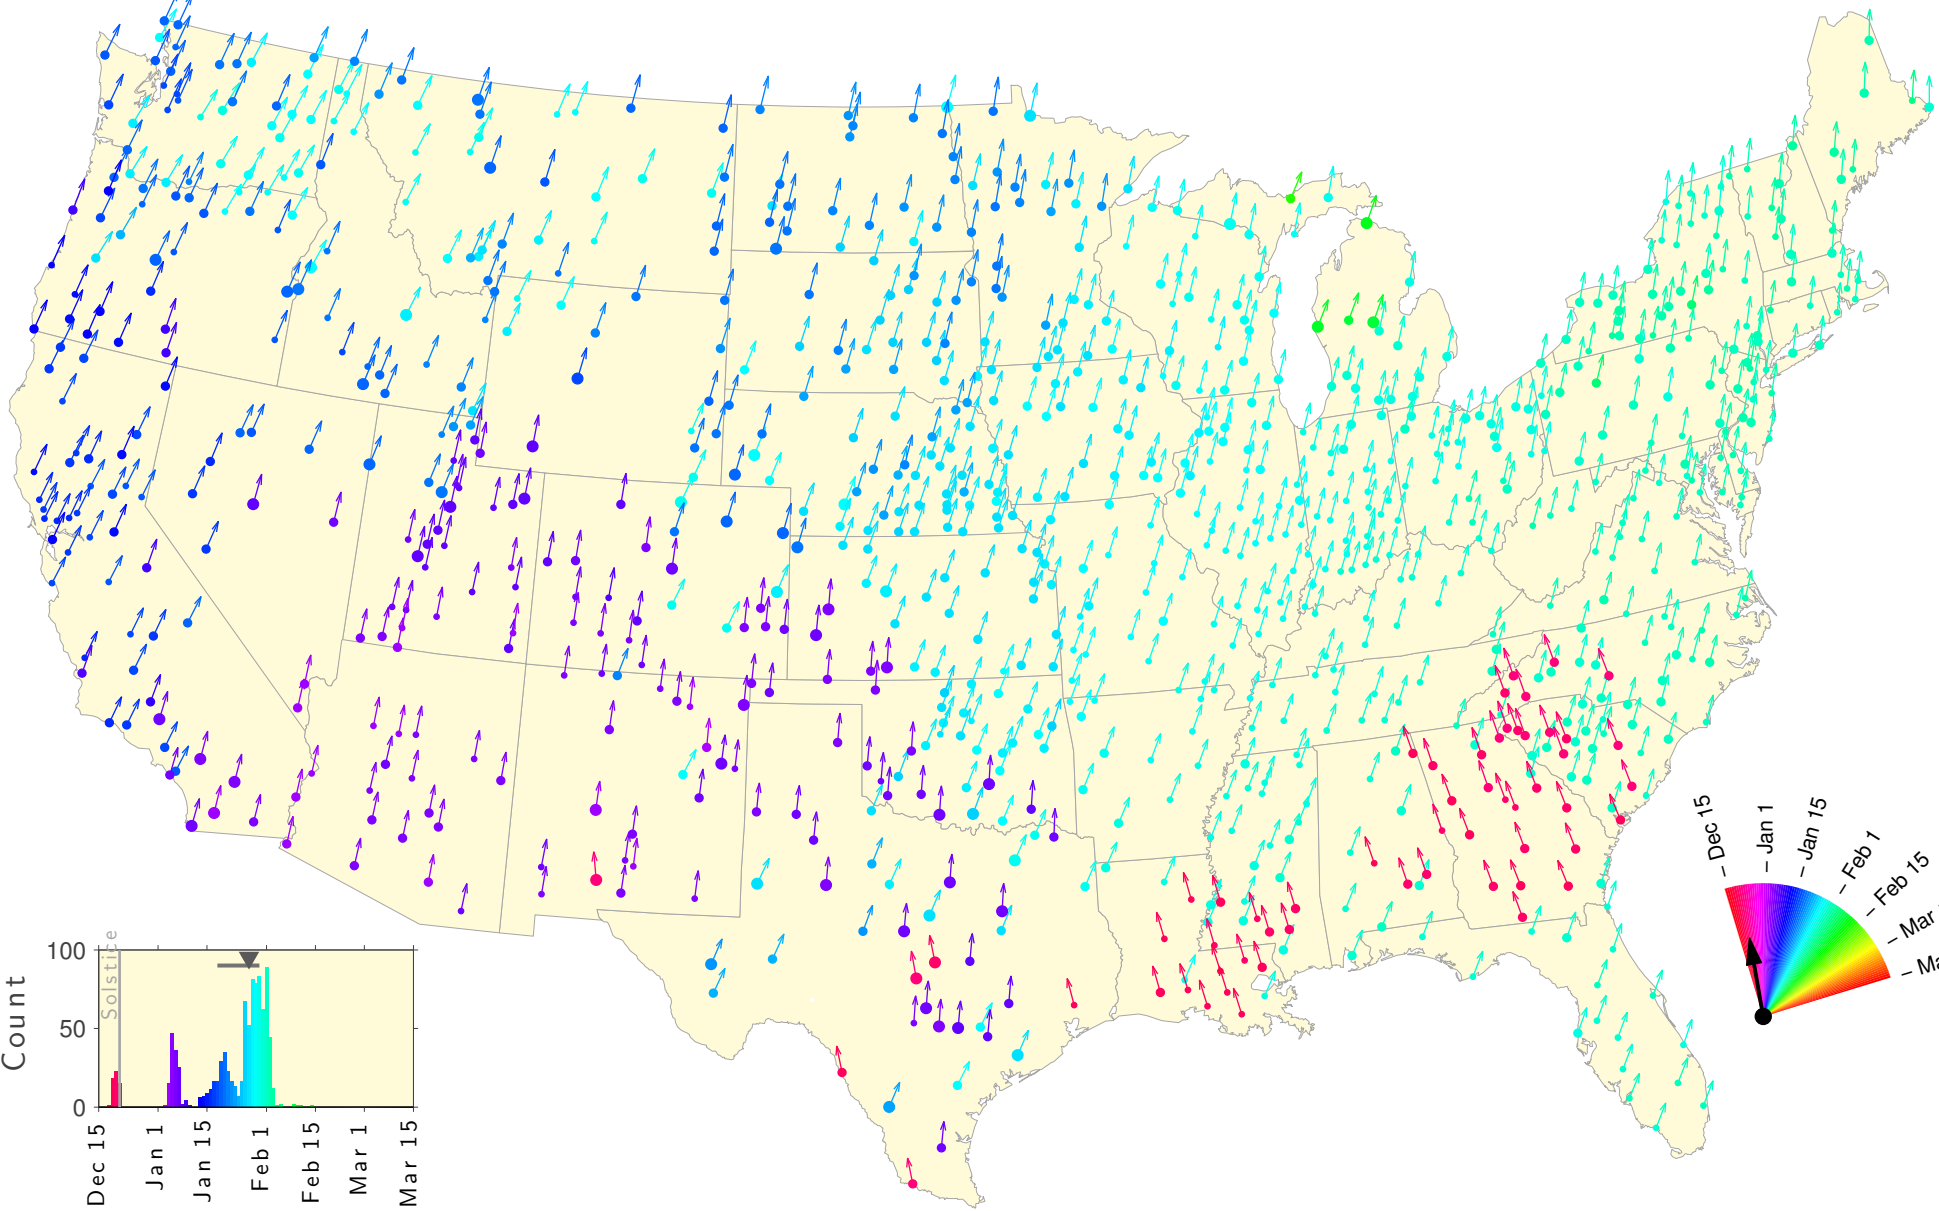

Winter Teletherm—25 year estimates: 1912 to 1936

Winter Teletherm—25 year estimates: 1913 to 1937

Winter Teletherm—25 year estimates: 1914 to 1938

Winter Teletherm—25 year estimates: 1915 to 1939

Winter Teletherm—25 year estimates: 1916 to 1940

Winter Teletherm—25 year estimates: 1917 to 1941

Winter Teletherm—25 year estimates: 1918 to 1942

Winter Teletherm—25 year estimates: 1919 to 1943

Winter Teletherm—25 year estimates: 1920 to 1944

Winter Teletherm—25 year estimates: 1921 to 1945

Winter Teletherm—25 year estimates: 1922 to 1946

Winter Teletherm—25 year estimates: 1923 to 1947

Winter Teletherm—25 year estimates: 1924 to 1948

Winter Teletherm—25 year estimates: 1925 to 1949

Winter Teletherm—25 year estimates: 1926 to 1950

Winter Teletherm—25 year estimates: 1927 to 1951

Winter Teletherm—25 year estimates: 1928 to 1952

Winter Teletherm—25 year estimates: 1929 to 1953

Winter Teletherm—25 year estimates: 1930 to 1954

Winter Teletherm—25 year estimates: 1931 to 1955