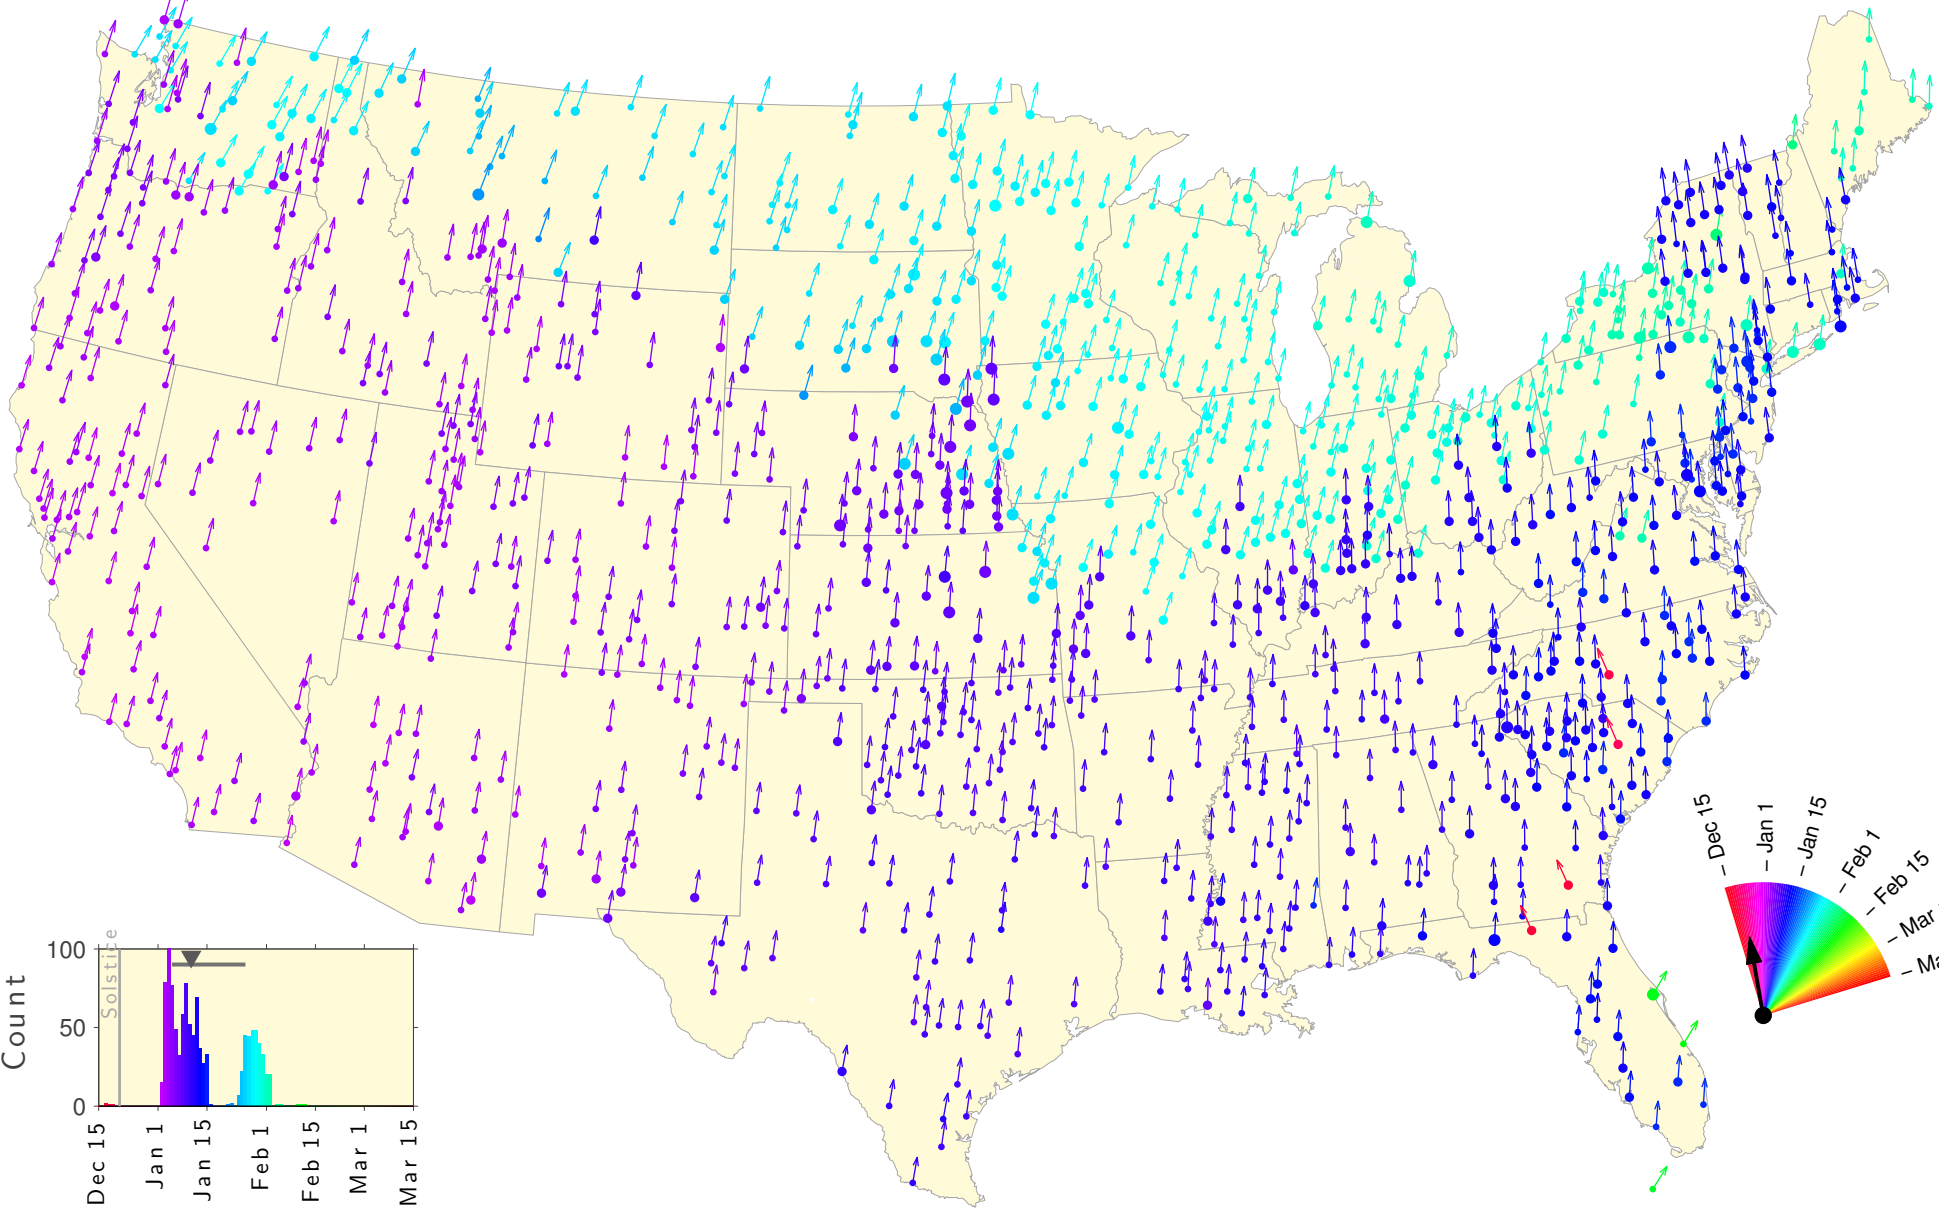

Winter Teletherm—25 year estimates: 1922 to 1946

Winter Teletherm—25 year estimates: 1923 to 1947

Winter Teletherm—25 year estimates: 1924 to 1948

Winter Teletherm—25 year estimates: 1925 to 1949

Winter Teletherm—25 year estimates: 1926 to 1950

Winter Teletherm—25 year estimates: 1937 to 1961

Winter Teletherm—25 year estimates: 1938 to 1962

Winter Teletherm—25 year estimates: 1939 to 1963

Winter Teletherm—25 year estimates: 1940 to 1964

Winter Teletherm—25 year estimates: 1941 to 1965

Winter Teletherm—25 year estimates: 1942 to 1966

Winter Teletherm—25 year estimates: 1943 to 1967

Winter Teletherm—25 year estimates: 1944 to 1968

Winter Teletherm—25 year estimates: 1945 to 1969

Winter Teletherm—25 year estimates: 1946 to 1970

Winter Teletherm—25 year estimates: 1947 to 1971

Winter Teletherm—25 year estimates: 1948 to 1972

Winter Teletherm—25 year estimates: 1949 to 1973

Winter Teletherm—25 year estimates: 1950 to 1974

Winter Teletherm—25 year estimates: 1951 to 1975