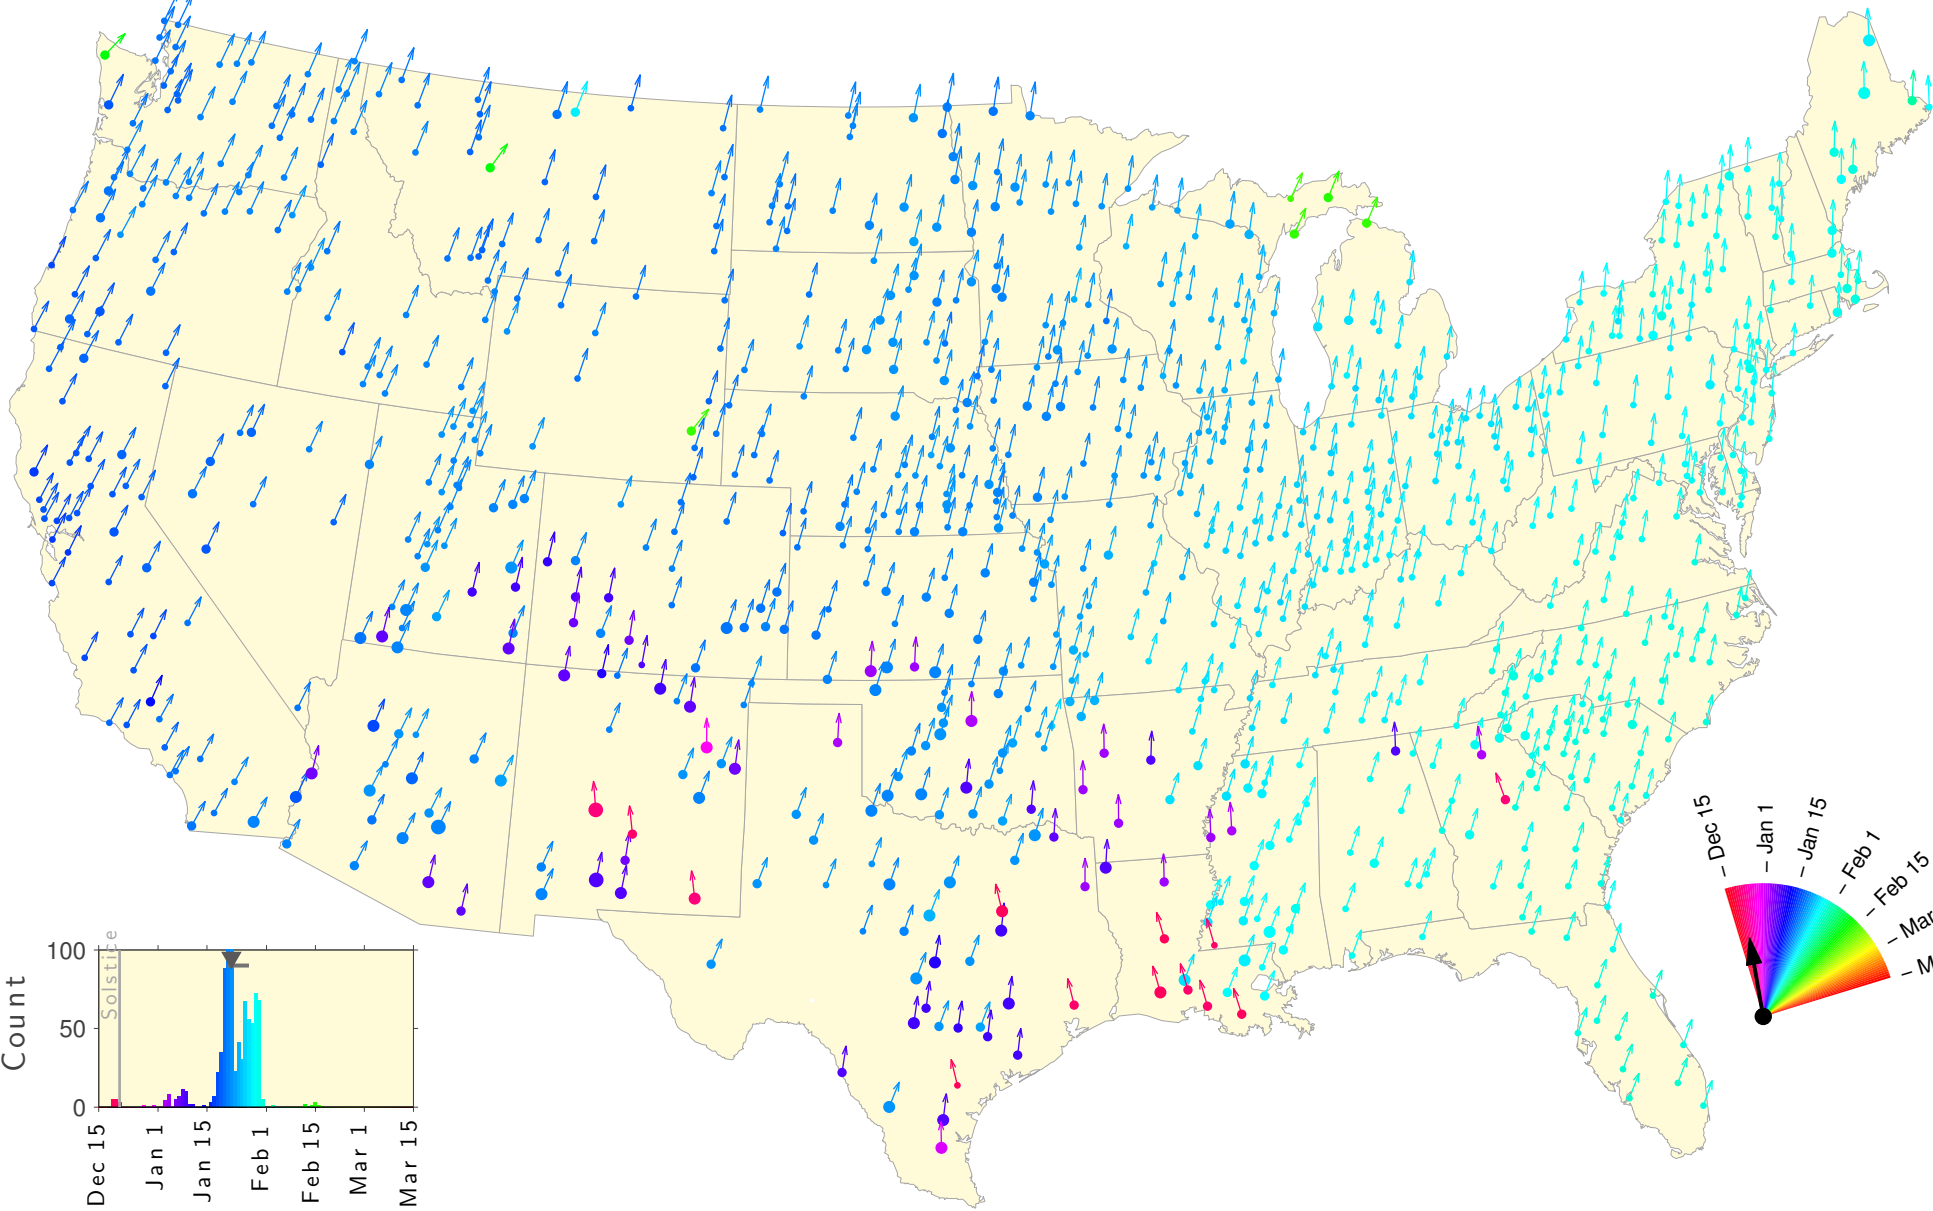

Winter Teletherm—25 year estimates: 1912 to 1936

Winter Teletherm—25 year estimates: 1913 to 1937

Winter Teletherm—25 year estimates: 1914 to 1938

Winter Teletherm—25 year estimates: 1915 to 1939

Winter Teletherm—25 year estimates: 1916 to 1940

Winter Teletherm—25 year estimates: 1917 to 1941

Winter Teletherm—25 year estimates: 1918 to 1942

Winter Teletherm—25 year estimates: 1919 to 1943

Winter Teletherm—25 year estimates: 1920 to 1944

Winter Teletherm—25 year estimates: 1921 to 1945

Winter Teletherm—25 year estimates: 1922 to 1946

Winter Teletherm—25 year estimates: 1923 to 1947

Winter Teletherm—25 year estimates: 1924 to 1948

Winter Teletherm—25 year estimates: 1925 to 1949

Winter Teletherm—25 year estimates: 1926 to 1950

Winter Teletherm—25 year estimates: 1927 to 1951

Winter Teletherm—25 year estimates: 1928 to 1952

Winter Teletherm—25 year estimates: 1929 to 1953

Winter Teletherm—25 year estimates: 1930 to 1954

Winter Teletherm—25 year estimates: 1931 to 1955