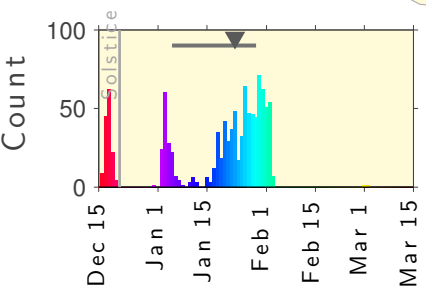

Winter Teletherm—25 year estimates: 1927 to 1951

Winter Teletherm—25 year estimates: 1928 to 1952

Winter Teletherm—25 year estimates: 1929 to 1953

Winter Teletherm—25 year estimates: 1930 to 1954

Winter Teletherm—25 year estimates: 1931 to 1955

Winter Teletherm—25 year estimates: 1932 to 1956

Winter Teletherm—25 year estimates: 1933 to 1957

Winter Teletherm—25 year estimates: 1934 to 1958

Winter Teletherm—25 year estimates: 1935 to 1959

Winter Teletherm—25 year estimates: 1936 to 1960

Winter Teletherm—25 year estimates: 1937 to 1961

Winter Teletherm—25 year estimates: 1938 to 1962

Winter Teletherm—25 year estimates: 1939 to 1963

Winter Teletherm—25 year estimates: 1940 to 1964

Winter Teletherm—25 year estimates: 1941 to 1965

Winter Teletherm—25 year estimates: 1942 to 1966

Winter Teletherm—25 year estimates: 1943 to 1967

Winter Teletherm—25 year estimates: 1944 to 1968

Winter Teletherm—25 year estimates: 1945 to 1969

Winter Teletherm—25 year estimates: 1946 to 1970