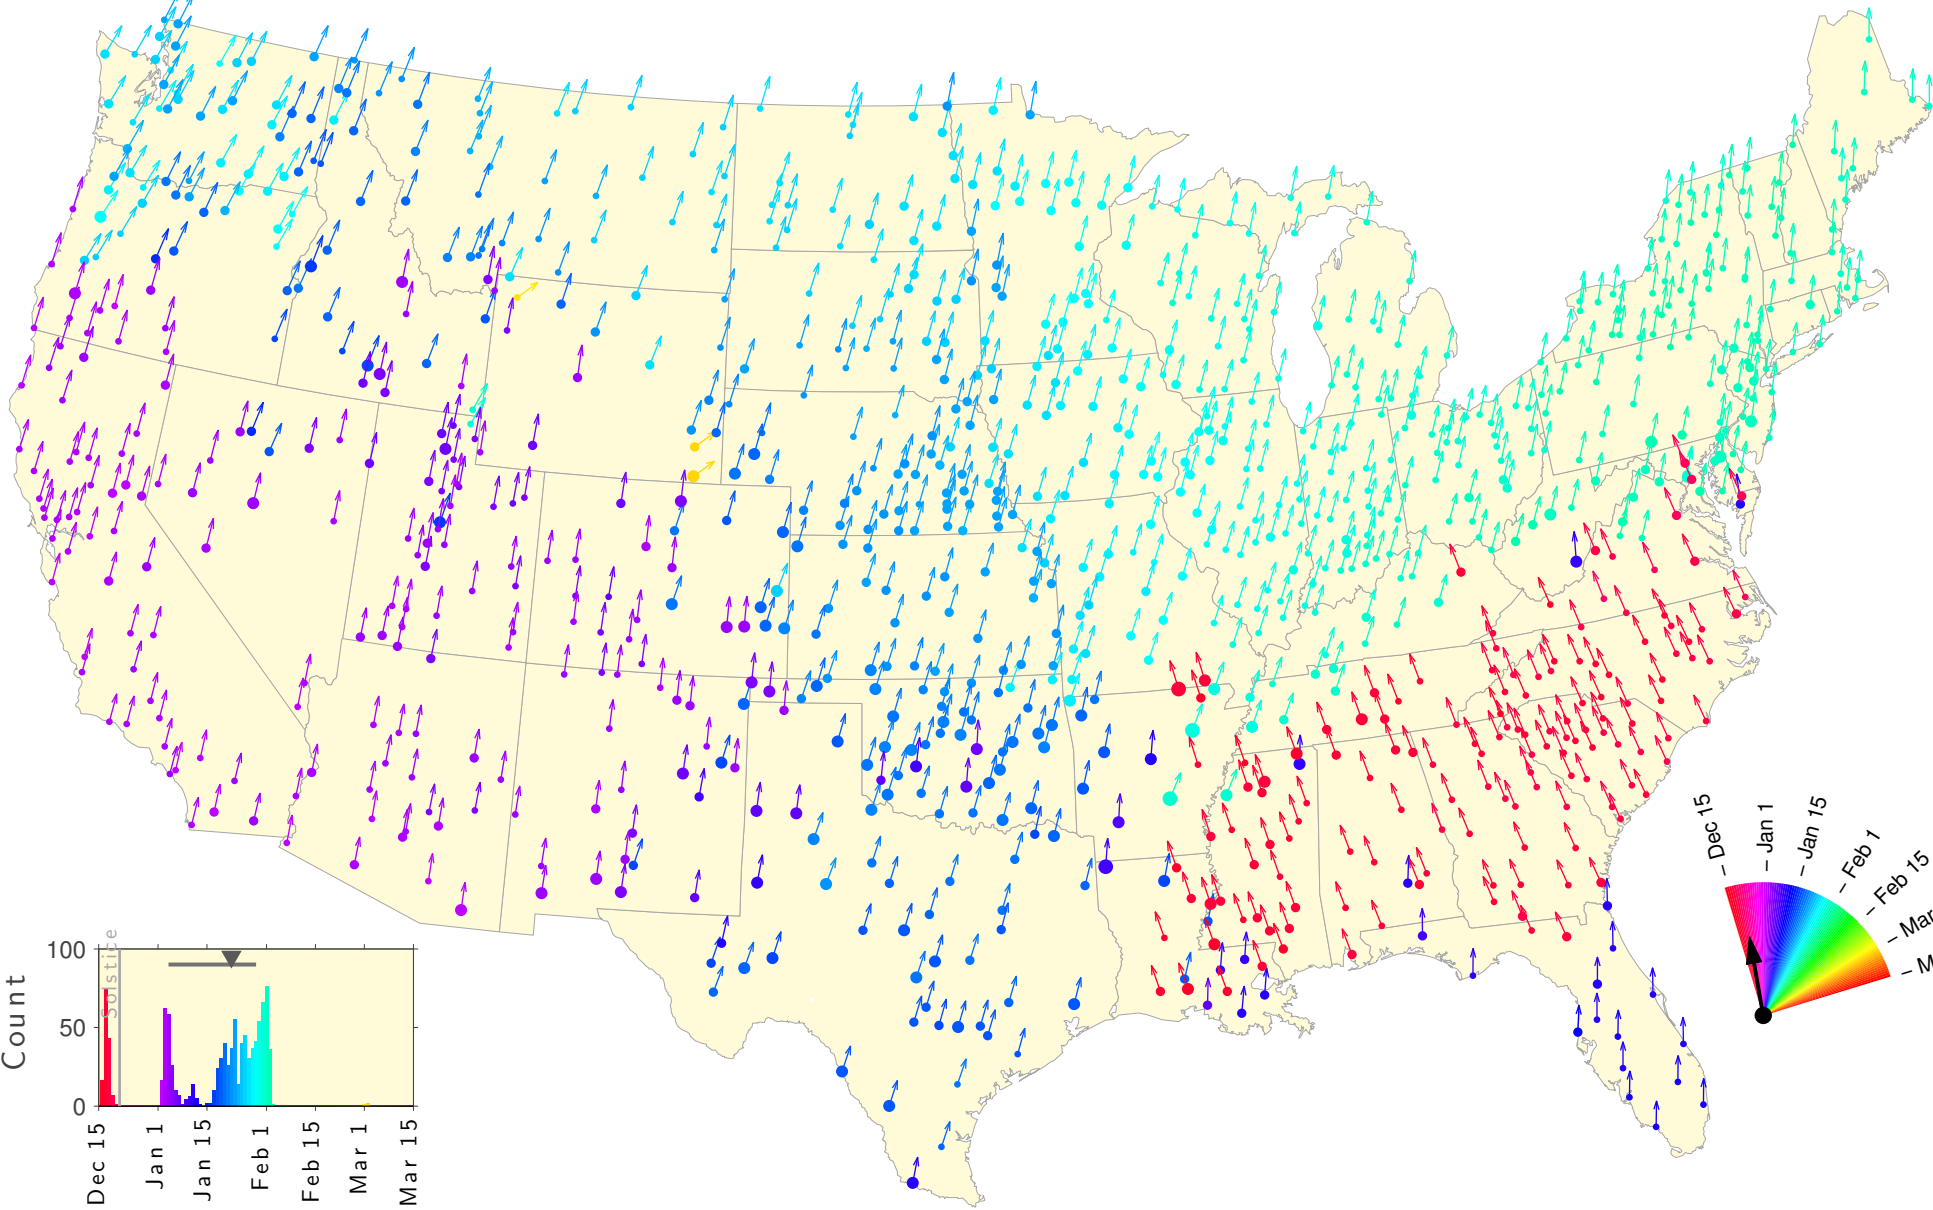

Winter Teletherm—25 year estimates: 1927 to 1951

Winter Teletherm—25 year estimates: 1928 to 1952

Winter Teletherm—25 year estimates: 1929 to 1953

Winter Teletherm—25 year estimates: 1930 to 1954

Winter Teletherm—25 year estimates: 1931 to 1955

Winter Teletherm—25 year estimates: 1932 to 1956

Winter Teletherm—25 year estimates: 1933 to 1957

Winter Teletherm—25 year estimates: 1934 to 1958

Winter Teletherm—25 year estimates: 1935 to 1959

Winter Teletherm—25 year estimates: 1936 to 1960

Winter Teletherm—25 year estimates: 1937 to 1961

Winter Teletherm—25 year estimates: 1938 to 1962

Winter Teletherm—25 year estimates: 1939 to 1963

Winter Teletherm—25 year estimates: 1940 to 1964

Winter Teletherm—25 year estimates: 1941 to 1965

Winter Teletherm—25 year estimates: 1942 to 1966

Winter Teletherm—25 year estimates: 1943 to 1967

Winter Teletherm—25 year estimates: 1944 to 1968

Winter Teletherm—25 year estimates: 1945 to 1969

Winter Teletherm—25 year estimates: 1946 to 1970