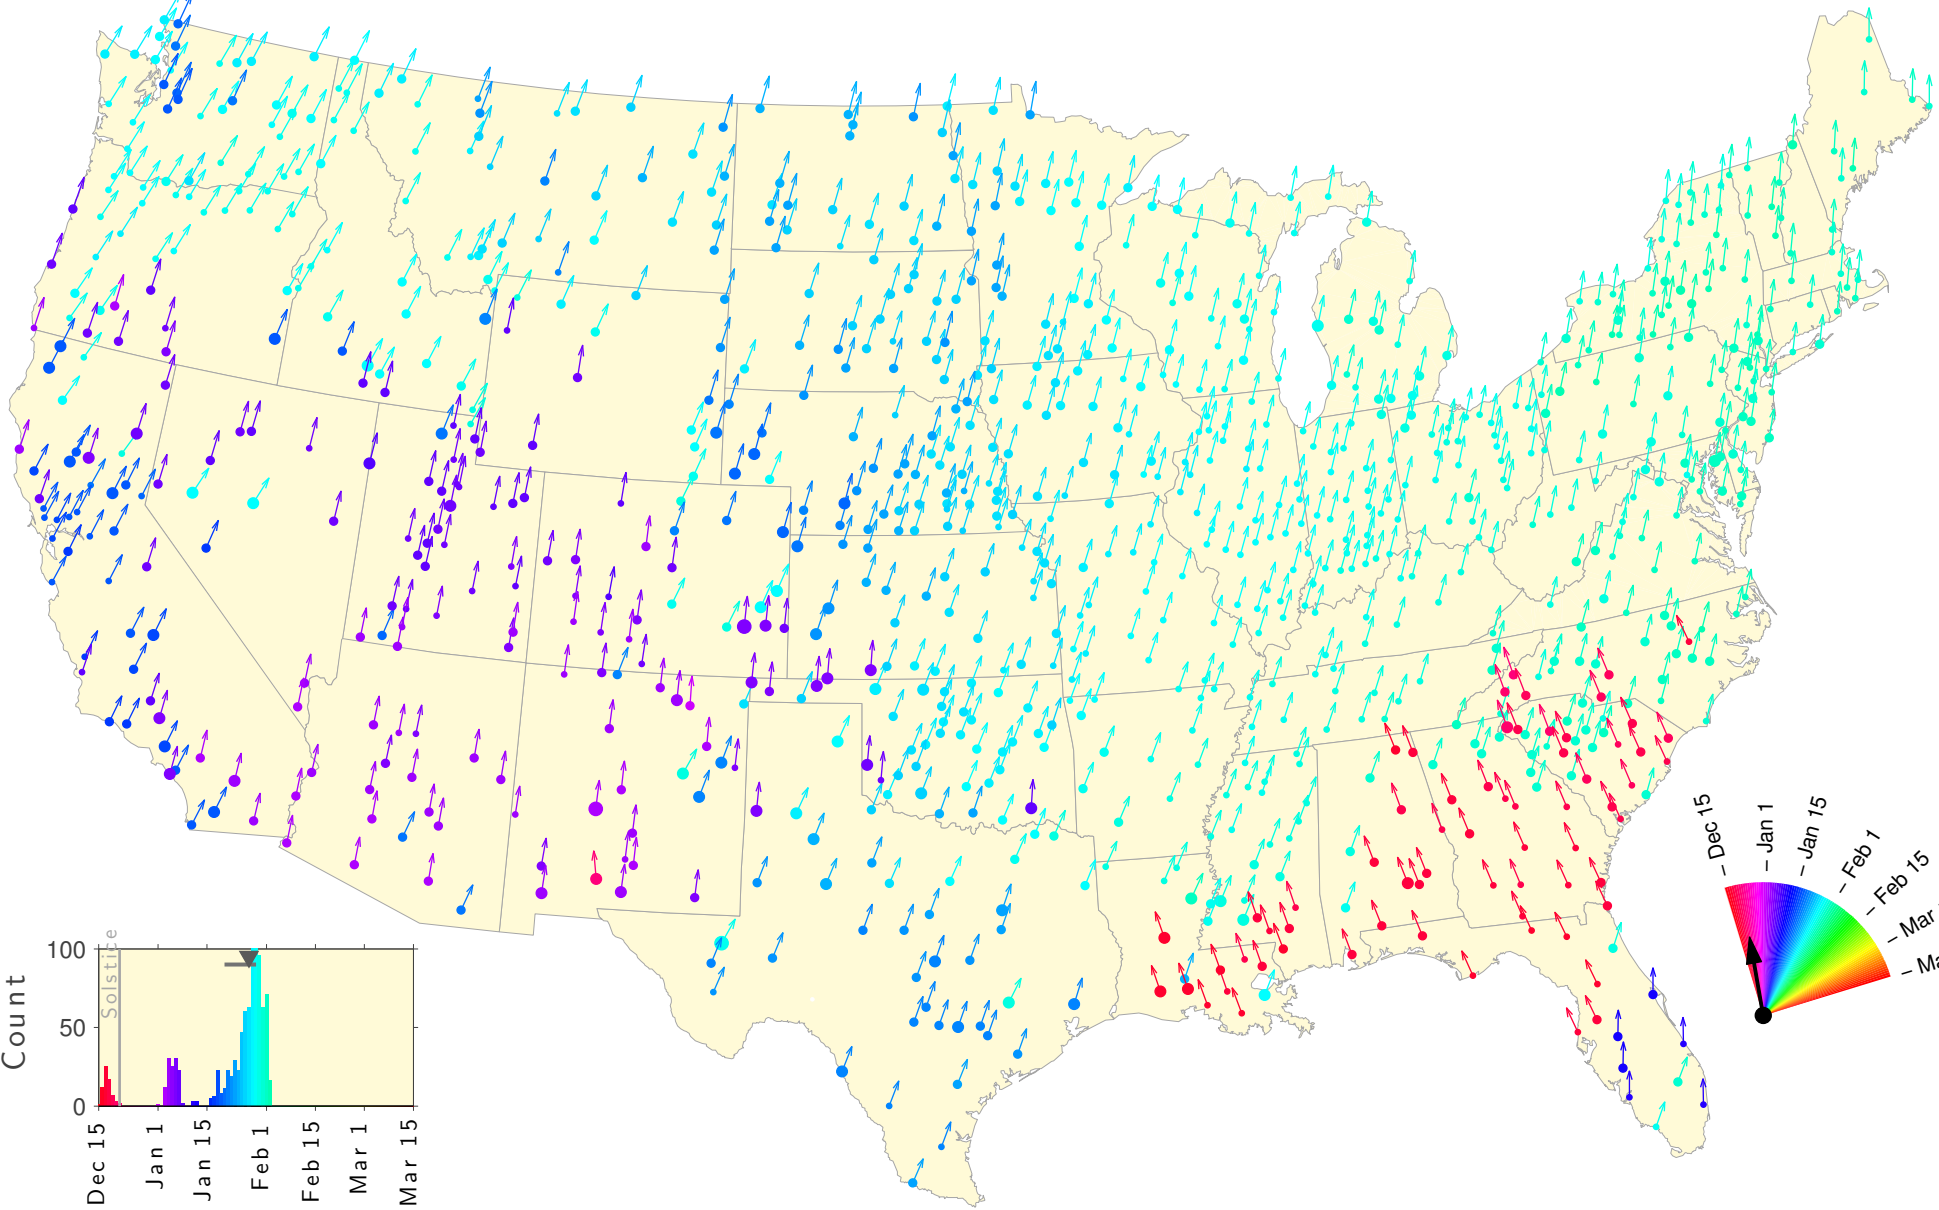

Winter Teletherm—25 year estimates: 1917 to 1941

Winter Teletherm—25 year estimates: 1918 to 1942

Winter Teletherm—25 year estimates: 1919 to 1943

Winter Teletherm—25 year estimates: 1920 to 1944

Winter Teletherm—25 year estimates: 1921 to 1945

Winter Teletherm—25 year estimates: 1922 to 1946

Winter Teletherm—25 year estimates: 1923 to 1947

Winter Teletherm—25 year estimates: 1924 to 1948

Winter Teletherm—25 year estimates: 1925 to 1949

Winter Teletherm—25 year estimates: 1926 to 1950

Winter Teletherm—25 year estimates: 1927 to 1951

Winter Teletherm—25 year estimates: 1928 to 1952

Winter Teletherm—25 year estimates: 1929 to 1953

Winter Teletherm—25 year estimates: 1930 to 1954

Winter Teletherm—25 year estimates: 1931 to 1955

Winter Teletherm—25 year estimates: 1932 to 1956

Winter Teletherm—25 year estimates: 1933 to 1957

Winter Teletherm—25 year estimates: 1934 to 1958

Winter Teletherm—25 year estimates: 1935 to 1959

Winter Teletherm—25 year estimates: 1936 to 1960