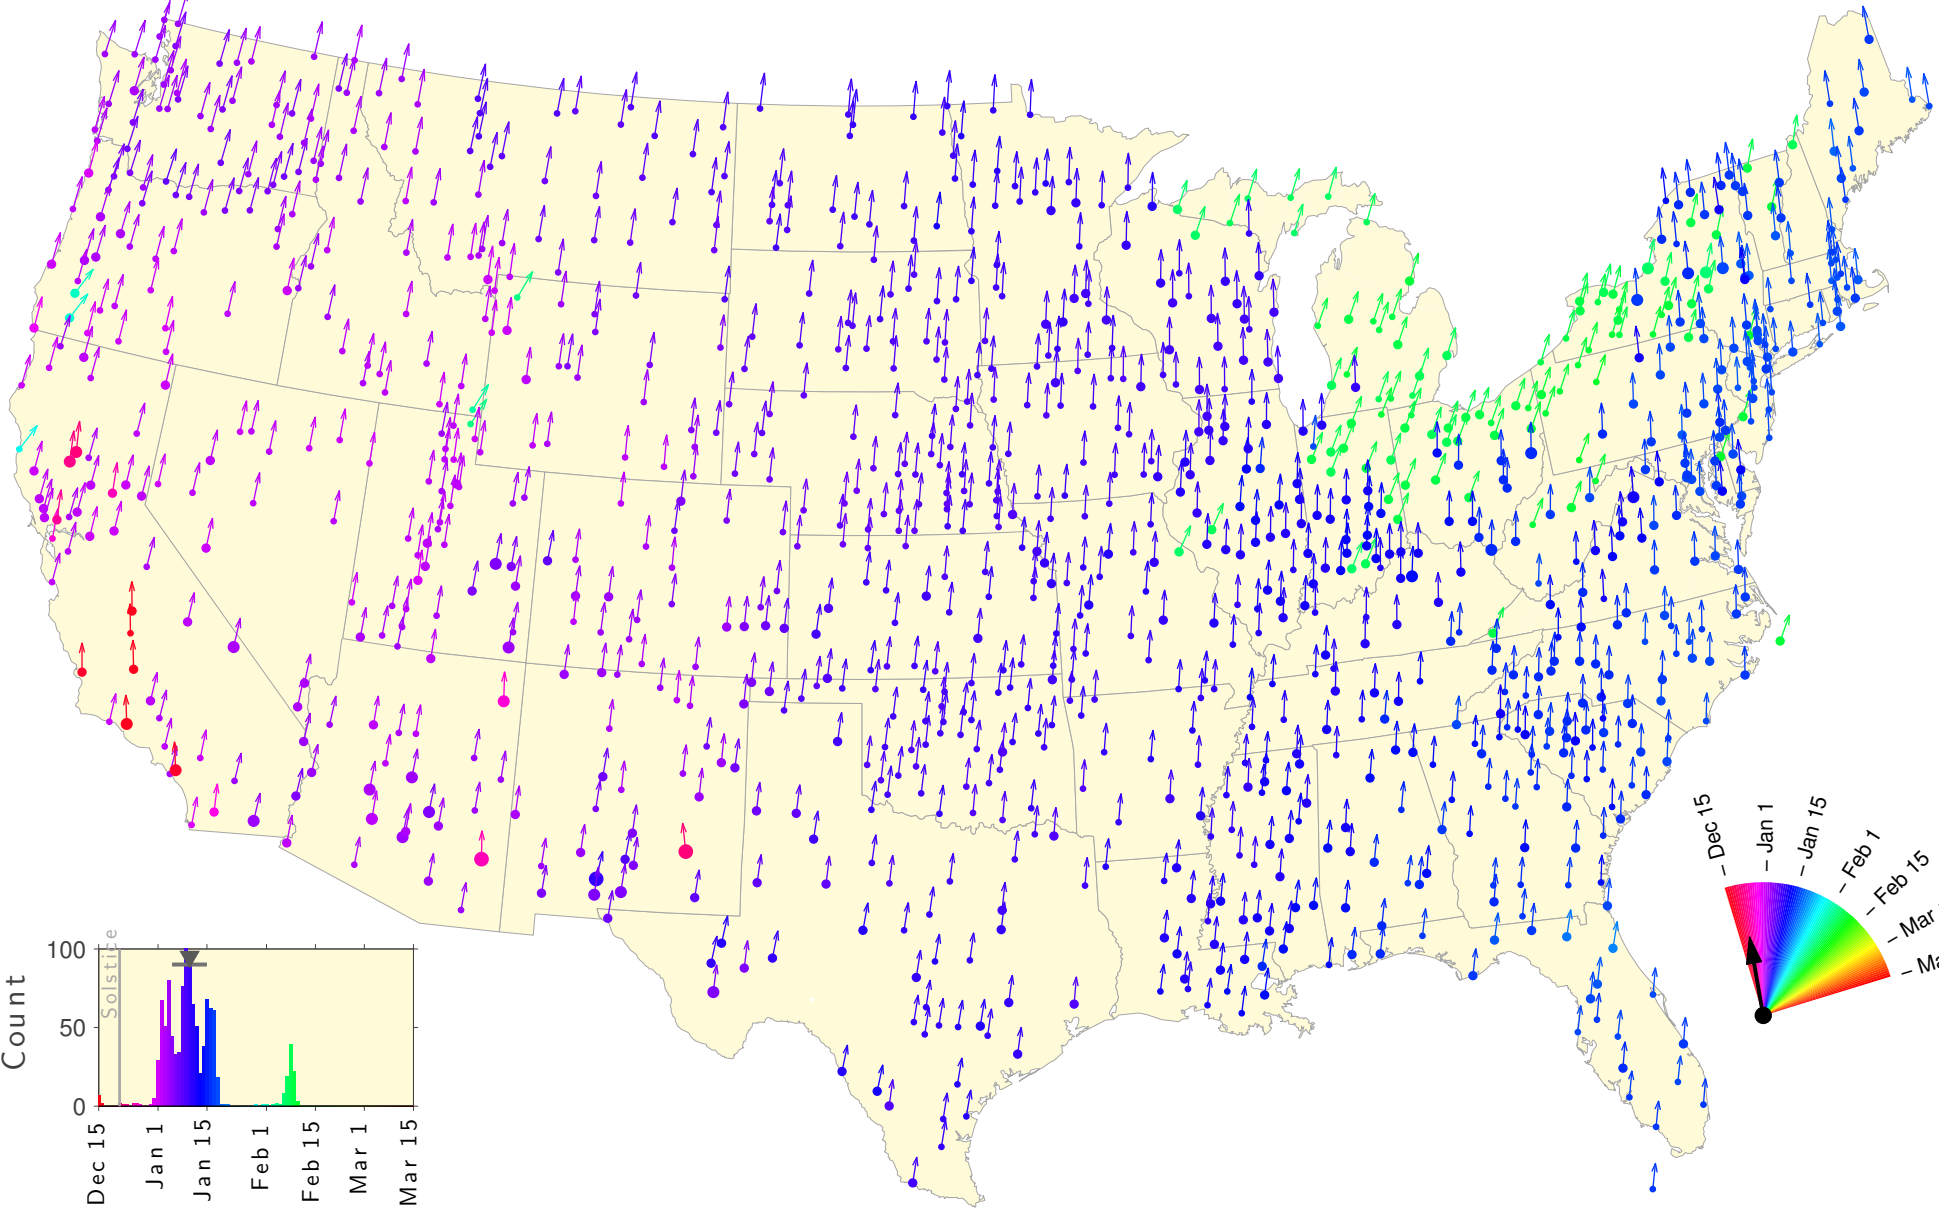

Winter Teletherm—25 year estimates: 1957 to 1981

Winter Teletherm—25 year estimates: 1958 to 1982

Winter Teletherm—25 year estimates: 1959 to 1983

Winter Teletherm—25 year estimates: 1960 to 1984

Winter Teletherm—25 year estimates: 1961 to 1985

Winter Teletherm—25 year estimates: 1962 to 1986

Winter Teletherm—25 year estimates: 1963 to 1987

Winter Teletherm—25 year estimates: 1964 to 1988

Winter Teletherm—25 year estimates: 1965 to 1989

Winter Teletherm—25 year estimates: 1966 to 1990

Winter Teletherm—25 year estimates: 1967 to 1991

Winter Teletherm—25 year estimates: 1968 to 1992

Winter Teletherm—25 year estimates: 1969 to 1993

Winter Teletherm—25 year estimates: 1970 to 1994

Winter Teletherm—25 year estimates: 1971 to 1995

Winter Teletherm—25 year estimates: 1972 to 1996

Winter Teletherm—25 year estimates: 1973 to 1997

Winter Teletherm—25 year estimates: 1974 to 1998

Winter Teletherm—25 year estimates: 1975 to 1999

Winter Teletherm—25 year estimates: 1976 to 2000