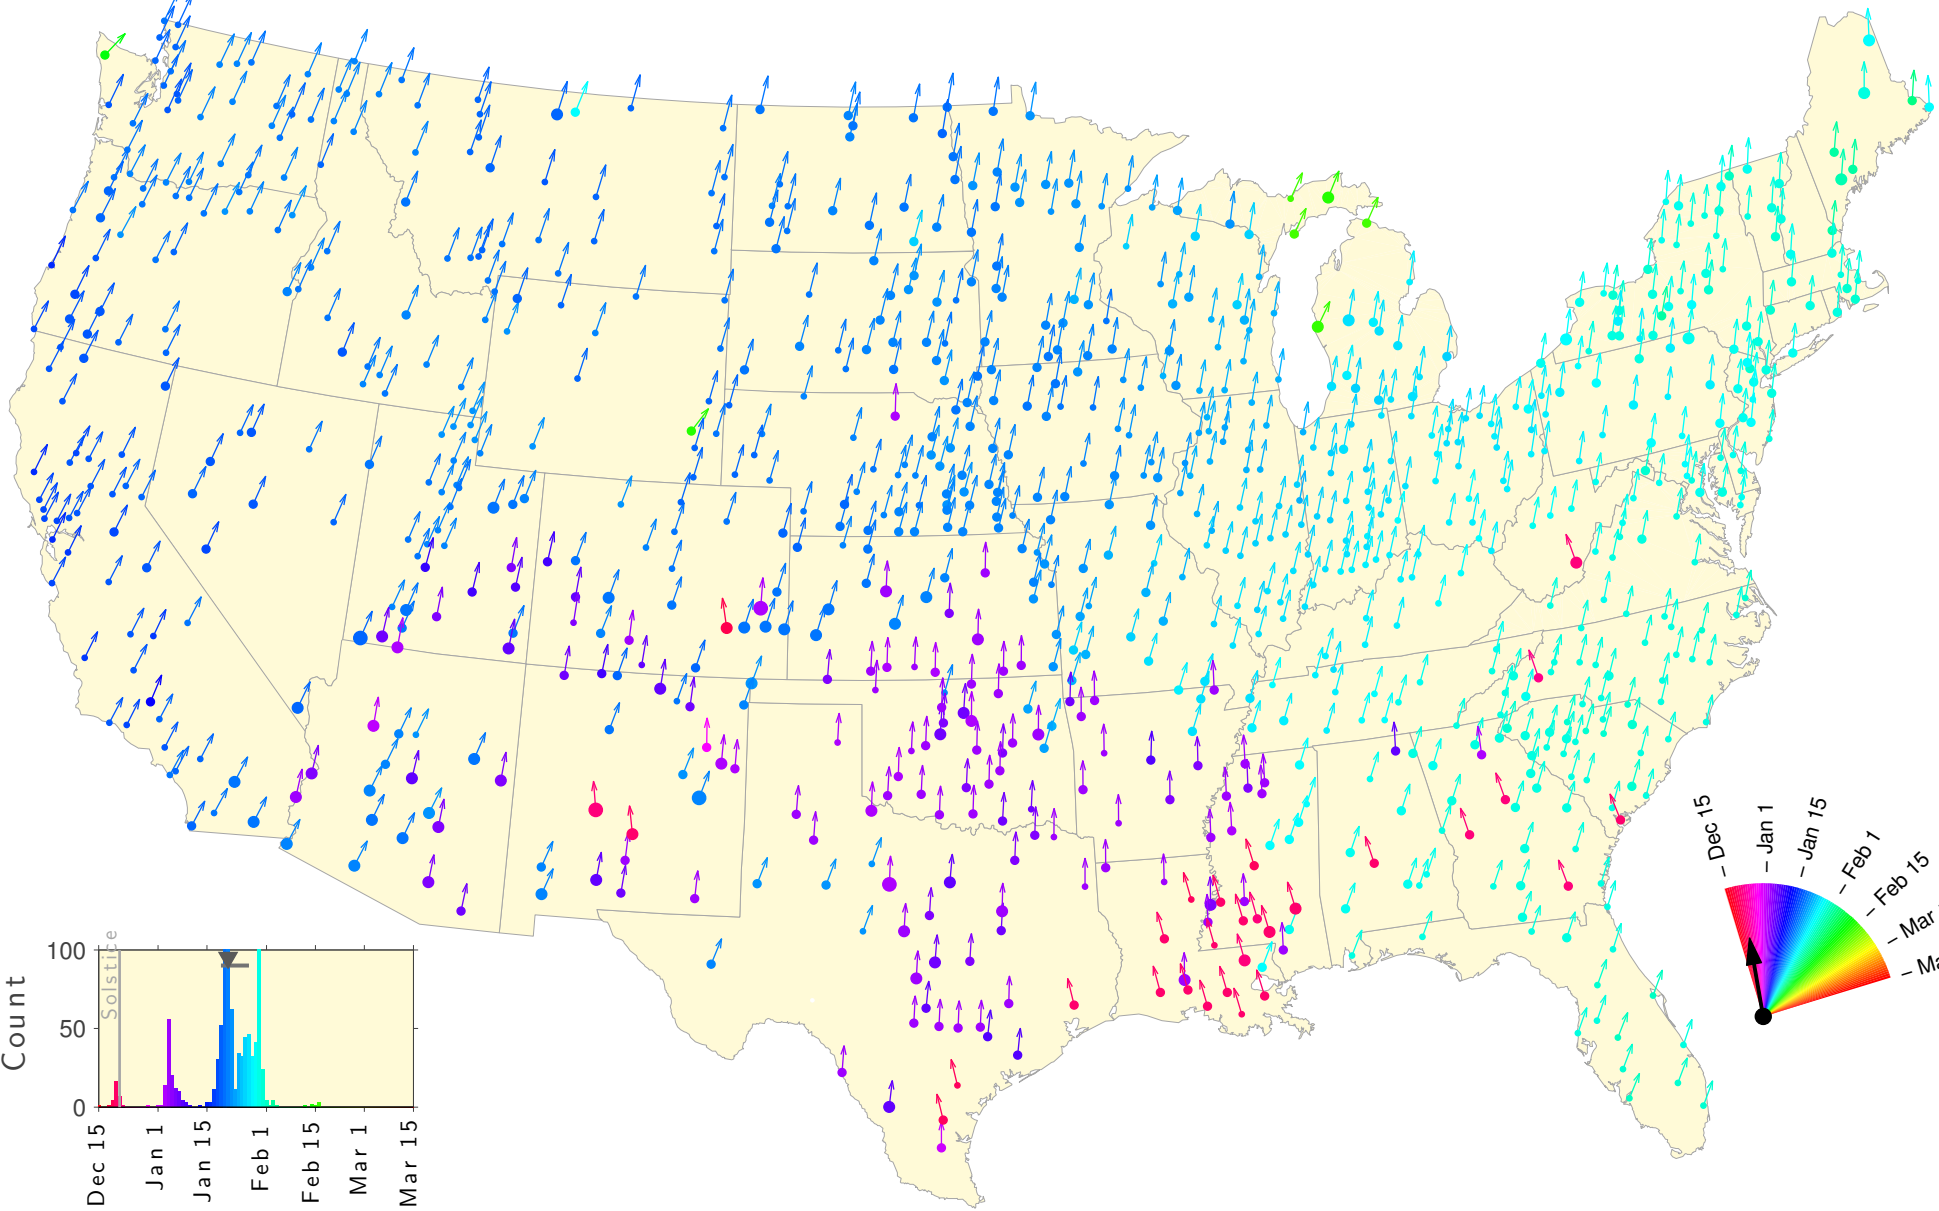

Winter Teletherm—25 year estimates: 1912 to 1936

Winter Teletherm—25 year estimates: 1913 to 1937

Winter Teletherm—25 year estimates: 1914 to 1938

Winter Teletherm—25 year estimates: 1915 to 1939

Winter Teletherm—25 year estimates: 1916 to 1940

Winter Teletherm—25 year estimates: 1917 to 1941

Winter Teletherm—25 year estimates: 1918 to 1942

Winter Teletherm—25 year estimates: 1919 to 1943

Winter Teletherm—25 year estimates: 1920 to 1944

Winter Teletherm—25 year estimates: 1921 to 1945

Winter Teletherm—25 year estimates: 1922 to 1946

Winter Teletherm—25 year estimates: 1923 to 1947

Winter Teletherm—25 year estimates: 1924 to 1948

Winter Teletherm—25 year estimates: 1925 to 1949

Winter Teletherm—25 year estimates: 1926 to 1950

Winter Teletherm—25 year estimates: 1927 to 1951

Winter Teletherm—25 year estimates: 1928 to 1952

Winter Teletherm—25 year estimates: 1929 to 1953

Winter Teletherm—25 year estimates: 1930 to 1954

Winter Teletherm—25 year estimates: 1931 to 1955