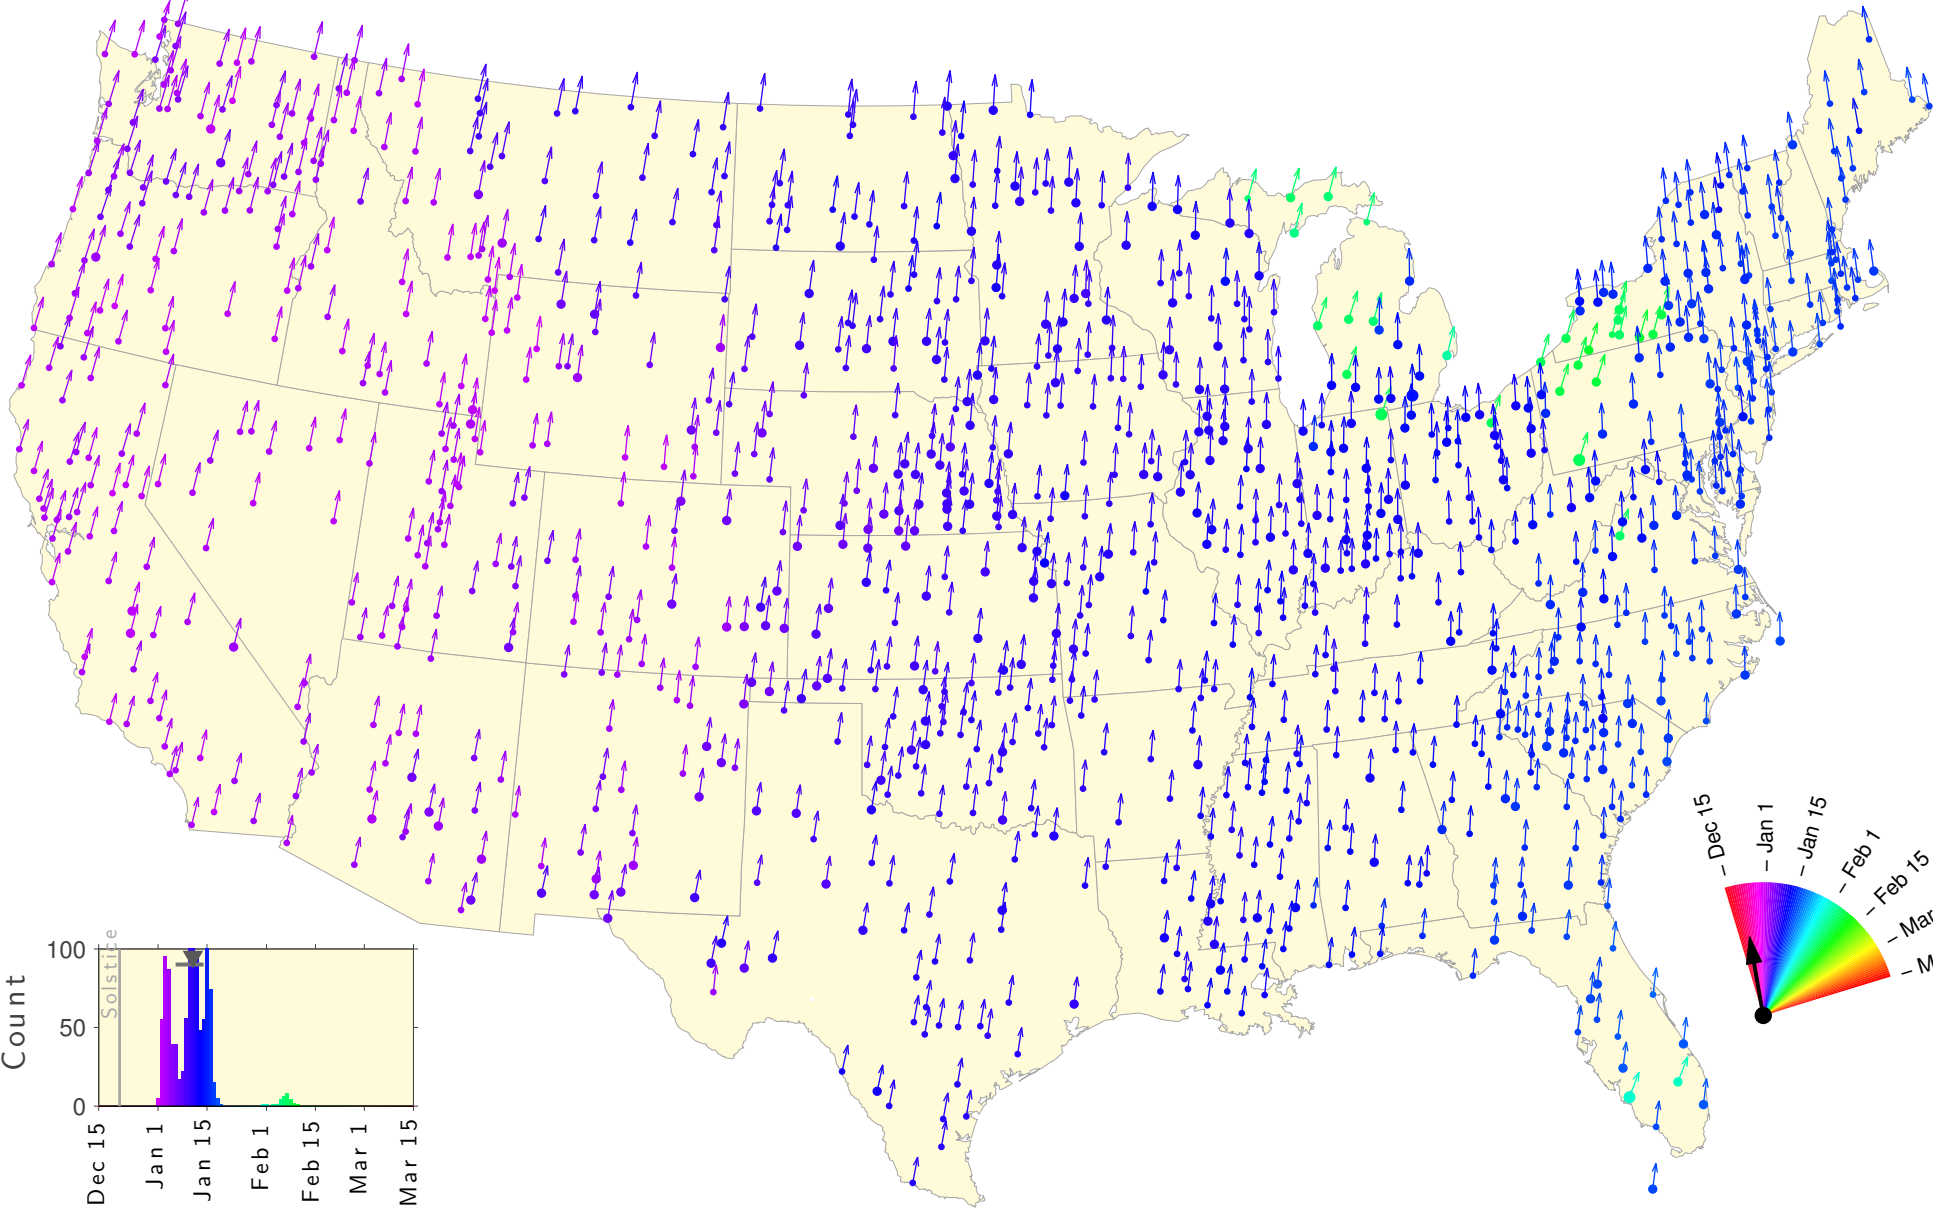

Winter Teletherm—25 year estimates: 1947 to 1971

Winter Teletherm—25 year estimates: 1948 to 1972

Winter Teletherm—25 year estimates: 1949 to 1973

Winter Teletherm—25 year estimates: 1950 to 1974

Winter Teletherm—25 year estimates: 1951 to 1975

Winter Teletherm—25 year estimates: 1952 to 1976

Winter Teletherm—25 year estimates: 1953 to 1977

Winter Teletherm—25 year estimates: 1954 to 1978

Winter Teletherm—25 year estimates: 1955 to 1979

Winter Teletherm—25 year estimates: 1956 to 1980

Winter Teletherm—25 year estimates: 1957 to 1981

Winter Teletherm—25 year estimates: 1958 to 1982

Winter Teletherm—25 year estimates: 1959 to 1983

Winter Teletherm—25 year estimates: 1960 to 1984

Winter Teletherm—25 year estimates: 1961 to 1985