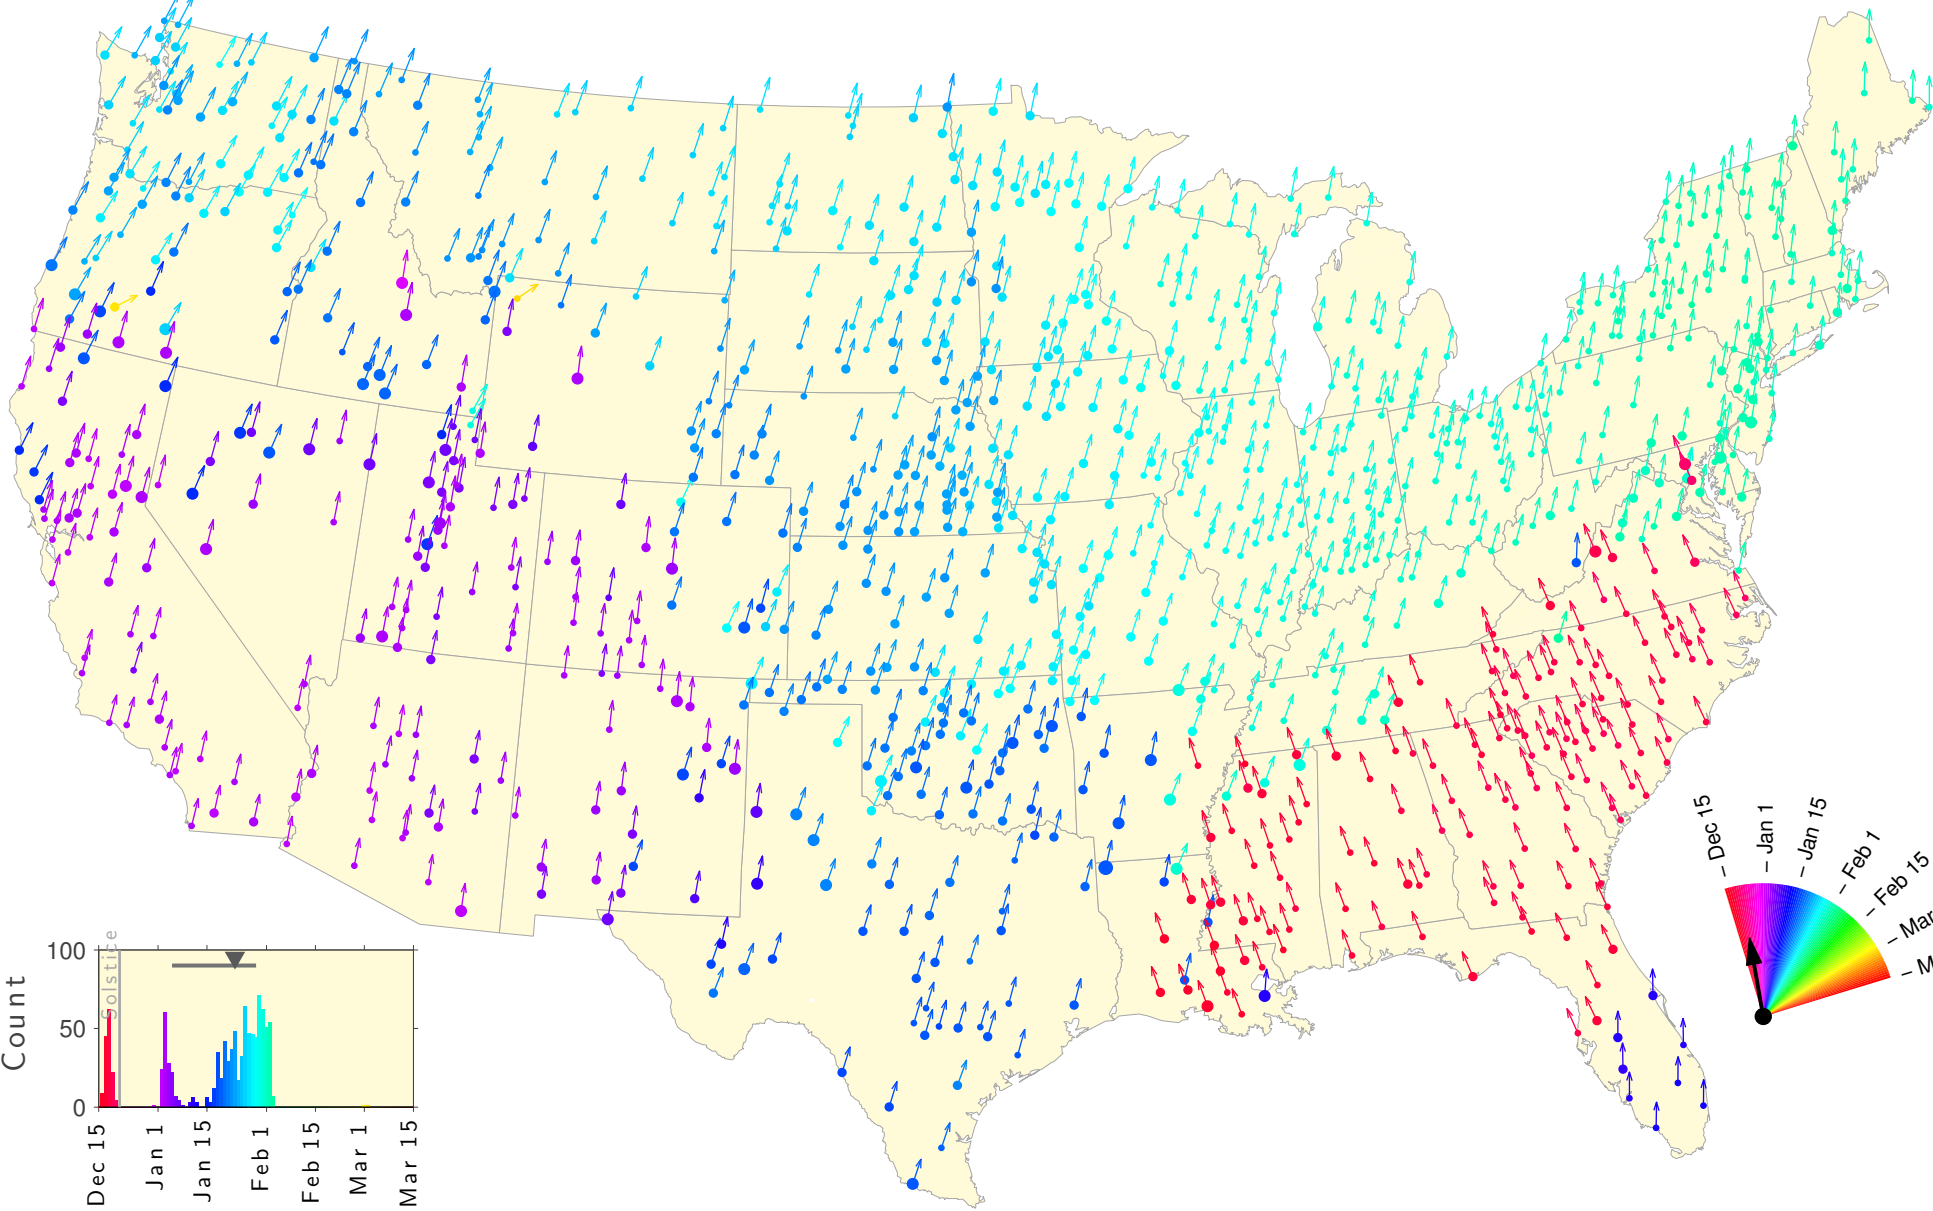

Winter Teletherm—25 year estimates: 1927 to 1951

Winter Teletherm—25 year estimates: 1928 to 1952

Winter Teletherm—25 year estimates: 1929 to 1953

Winter Teletherm—25 year estimates: 1930 to 1954

Winter Teletherm—25 year estimates: 1931 to 1955

Winter Teletherm—25 year estimates: 1932 to 1956

Winter Teletherm—25 year estimates: 1933 to 1957

Winter Teletherm—25 year estimates: 1934 to 1958

Winter Teletherm—25 year estimates: 1935 to 1959

Winter Teletherm—25 year estimates: 1936 to 1960

Winter Teletherm—25 year estimates: 1937 to 1961

Winter Teletherm—25 year estimates: 1938 to 1962

Winter Teletherm—25 year estimates: 1939 to 1963

Winter Teletherm—25 year estimates: 1940 to 1964

Winter Teletherm—25 year estimates: 1941 to 1965

Winter Teletherm—25 year estimates: 1942 to 1966

Winter Teletherm—25 year estimates: 1943 to 1967

Winter Teletherm—25 year estimates: 1944 to 1968

Winter Teletherm—25 year estimates: 1945 to 1969

Winter Teletherm—25 year estimates: 1946 to 1970