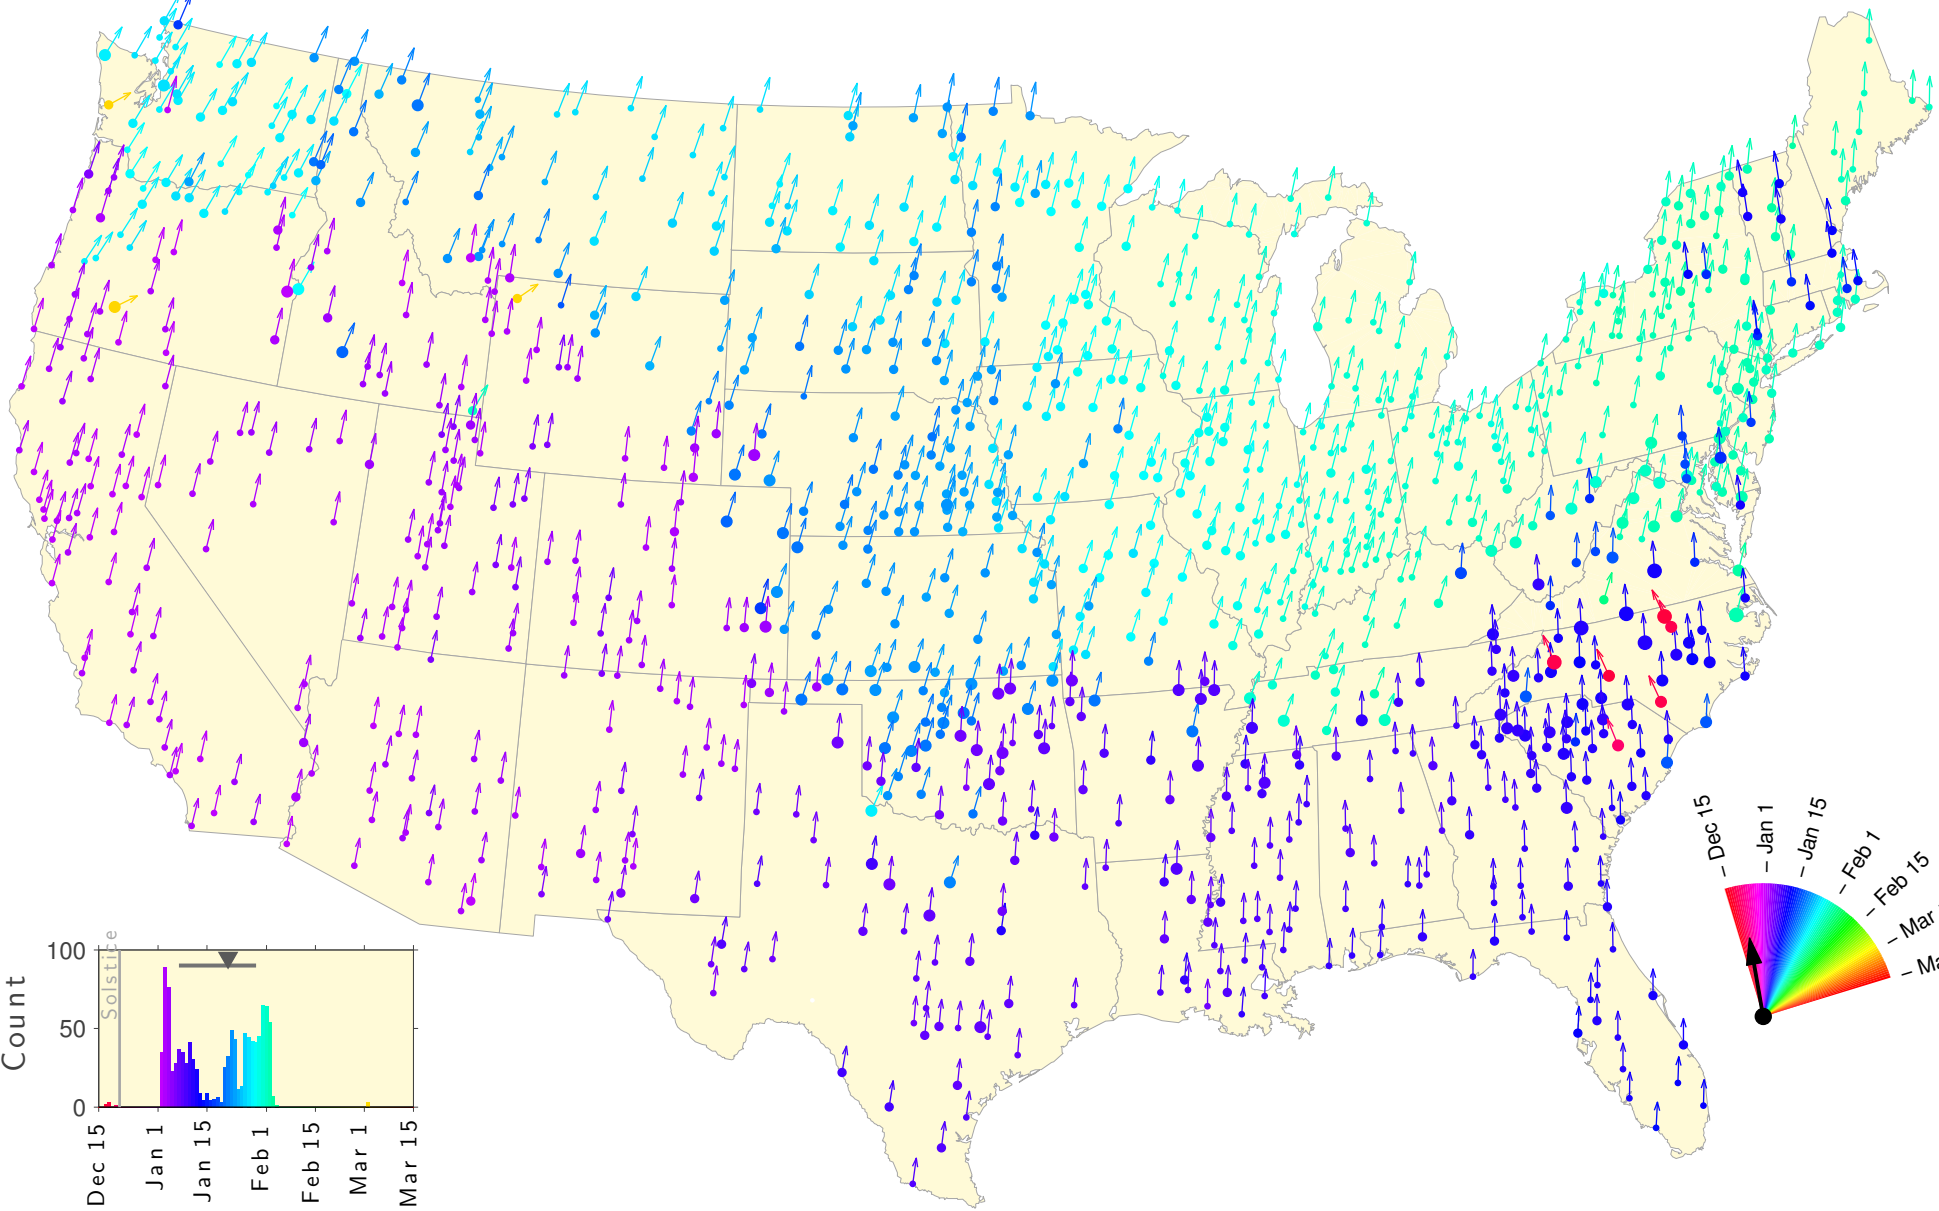

Winter Teletherm—25 year estimates: 1922 to 1946

Winter Teletherm—25 year estimates: 1923 to 1947

Winter Teletherm—25 year estimates: 1924 to 1948

Winter Teletherm—25 year estimates: 1925 to 1949

Winter Teletherm—25 year estimates: 1926 to 1950

Winter Teletherm—25 year estimates: 1937 to 1961

Winter Teletherm—25 year estimates: 1938 to 1962

Winter Teletherm—25 year estimates: 1939 to 1963

Winter Teletherm—25 year estimates: 1940 to 1964

Winter Teletherm—25 year estimates: 1941 to 1965

Winter Teletherm—25 year estimates: 1942 to 1966

Winter Teletherm—25 year estimates: 1943 to 1967

Winter Teletherm—25 year estimates: 1944 to 1968

Winter Teletherm—25 year estimates: 1945 to 1969

Winter Teletherm—25 year estimates: 1946 to 1970

Winter Teletherm—25 year estimates: 1947 to 1971

Winter Teletherm—25 year estimates: 1948 to 1972

Winter Teletherm—25 year estimates: 1949 to 1973

Winter Teletherm—25 year estimates: 1950 to 1974

Winter Teletherm—25 year estimates: 1951 to 1975