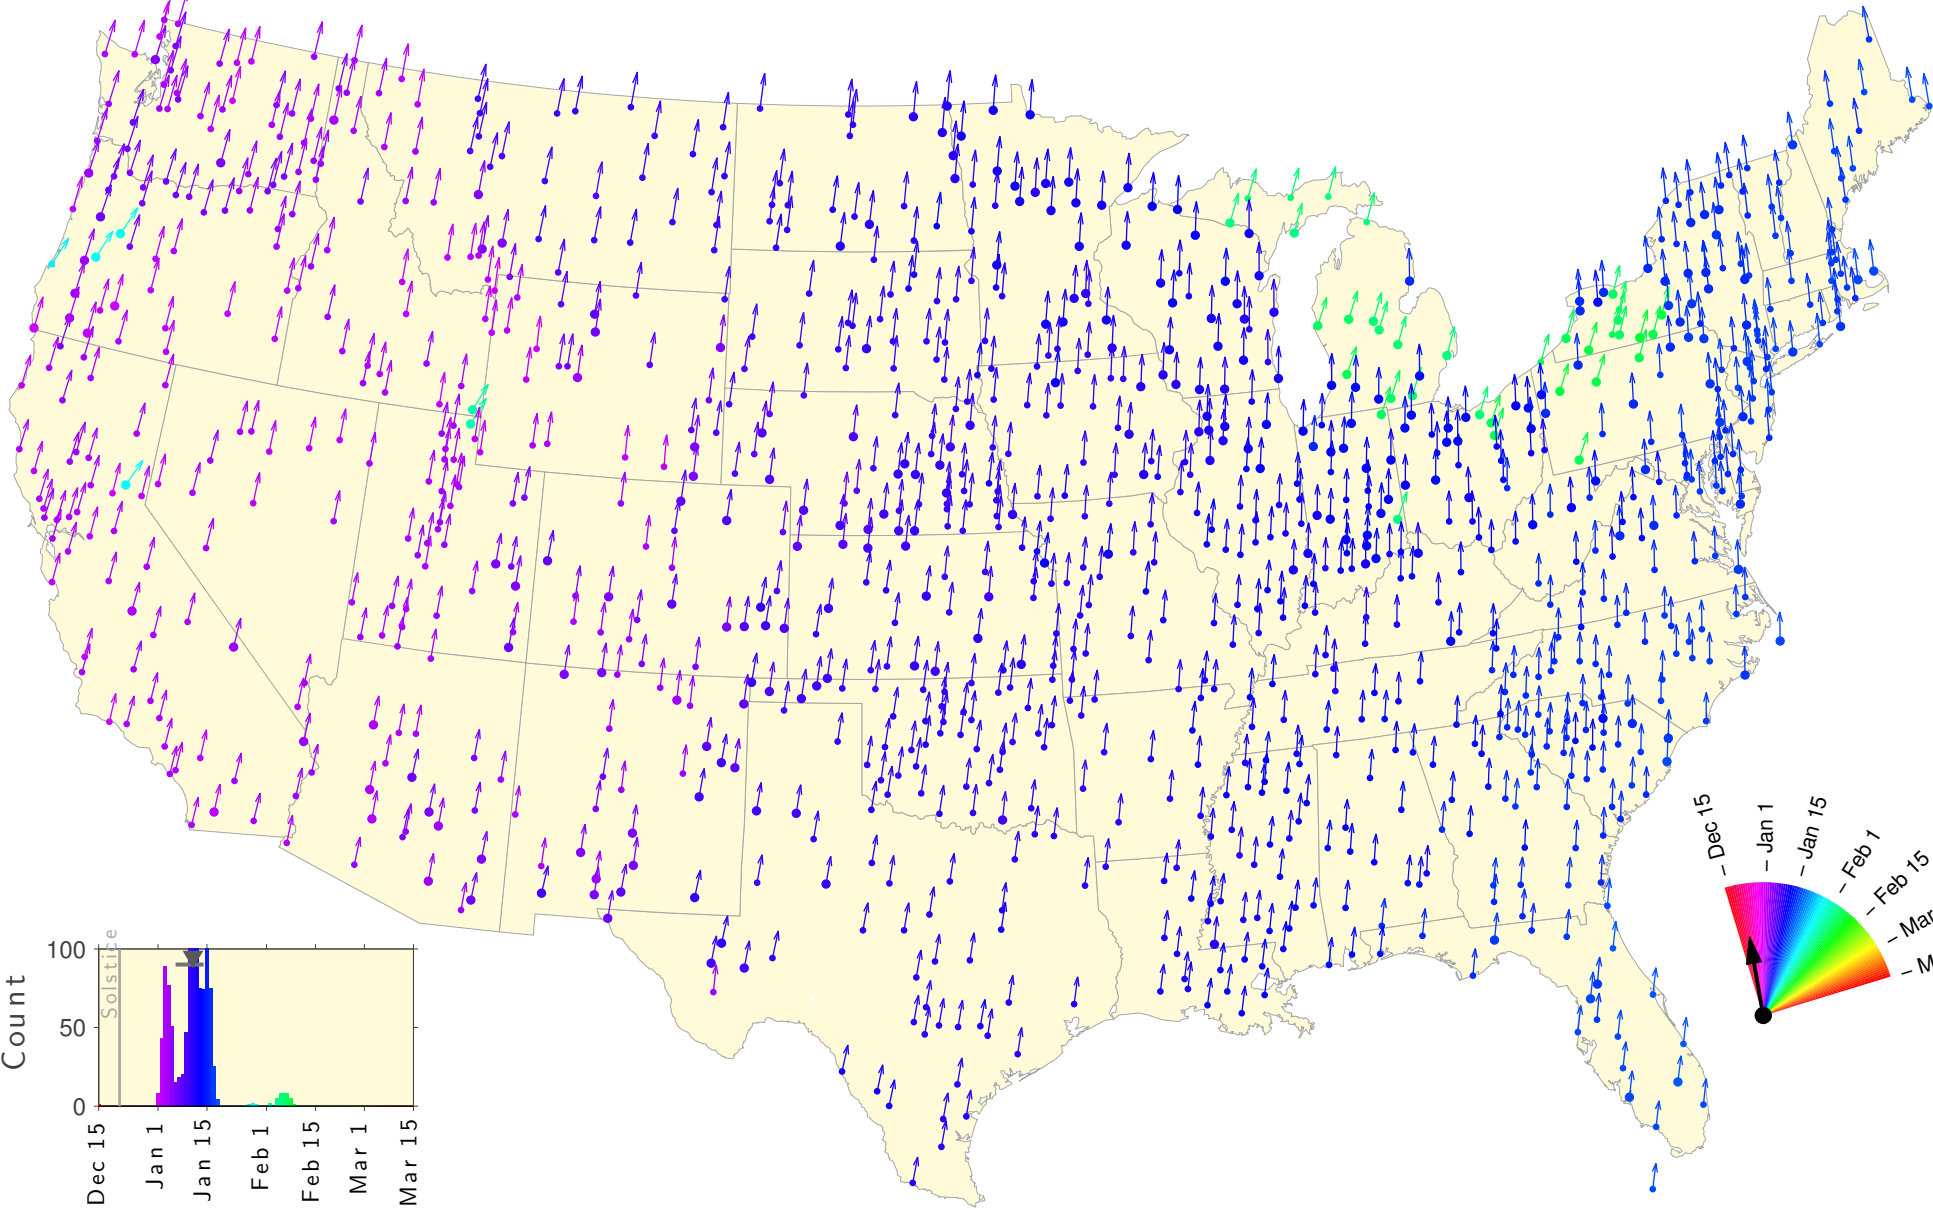

Winter Teletherm—25 year estimates: 1952 to 1976

Winter Teletherm—25 year estimates: 1953 to 1977

Winter Teletherm—25 year estimates: 1954 to 1978

Winter Teletherm—25 year estimates: 1955 to 1979

Winter Teletherm—25 year estimates: 1956 to 1980

Winter Teletherm—25 year estimates: 1957 to 1981

Winter Teletherm—25 year estimates: 1958 to 1982

Winter Teletherm—25 year estimates: 1959 to 1983

Winter Teletherm—25 year estimates: 1960 to 1984

Winter Teletherm—25 year estimates: 1961 to 1985

Winter Teletherm—25 year estimates: 1962 to 1986

Winter Teletherm—25 year estimates: 1963 to 1987

Winter Teletherm—25 year estimates: 1964 to 1988

Winter Teletherm—25 year estimates: 1965 to 1989

Winter Teletherm—25 year estimates: 1966 to 1990

Winter Teletherm—25 year estimates: 1967 to 1991

Winter Teletherm—25 year estimates: 1968 to 1992

Winter Teletherm—25 year estimates: 1969 to 1993

Winter Teletherm—25 year estimates: 1970 to 1994

Winter Teletherm—25 year estimates: 1971 to 1995