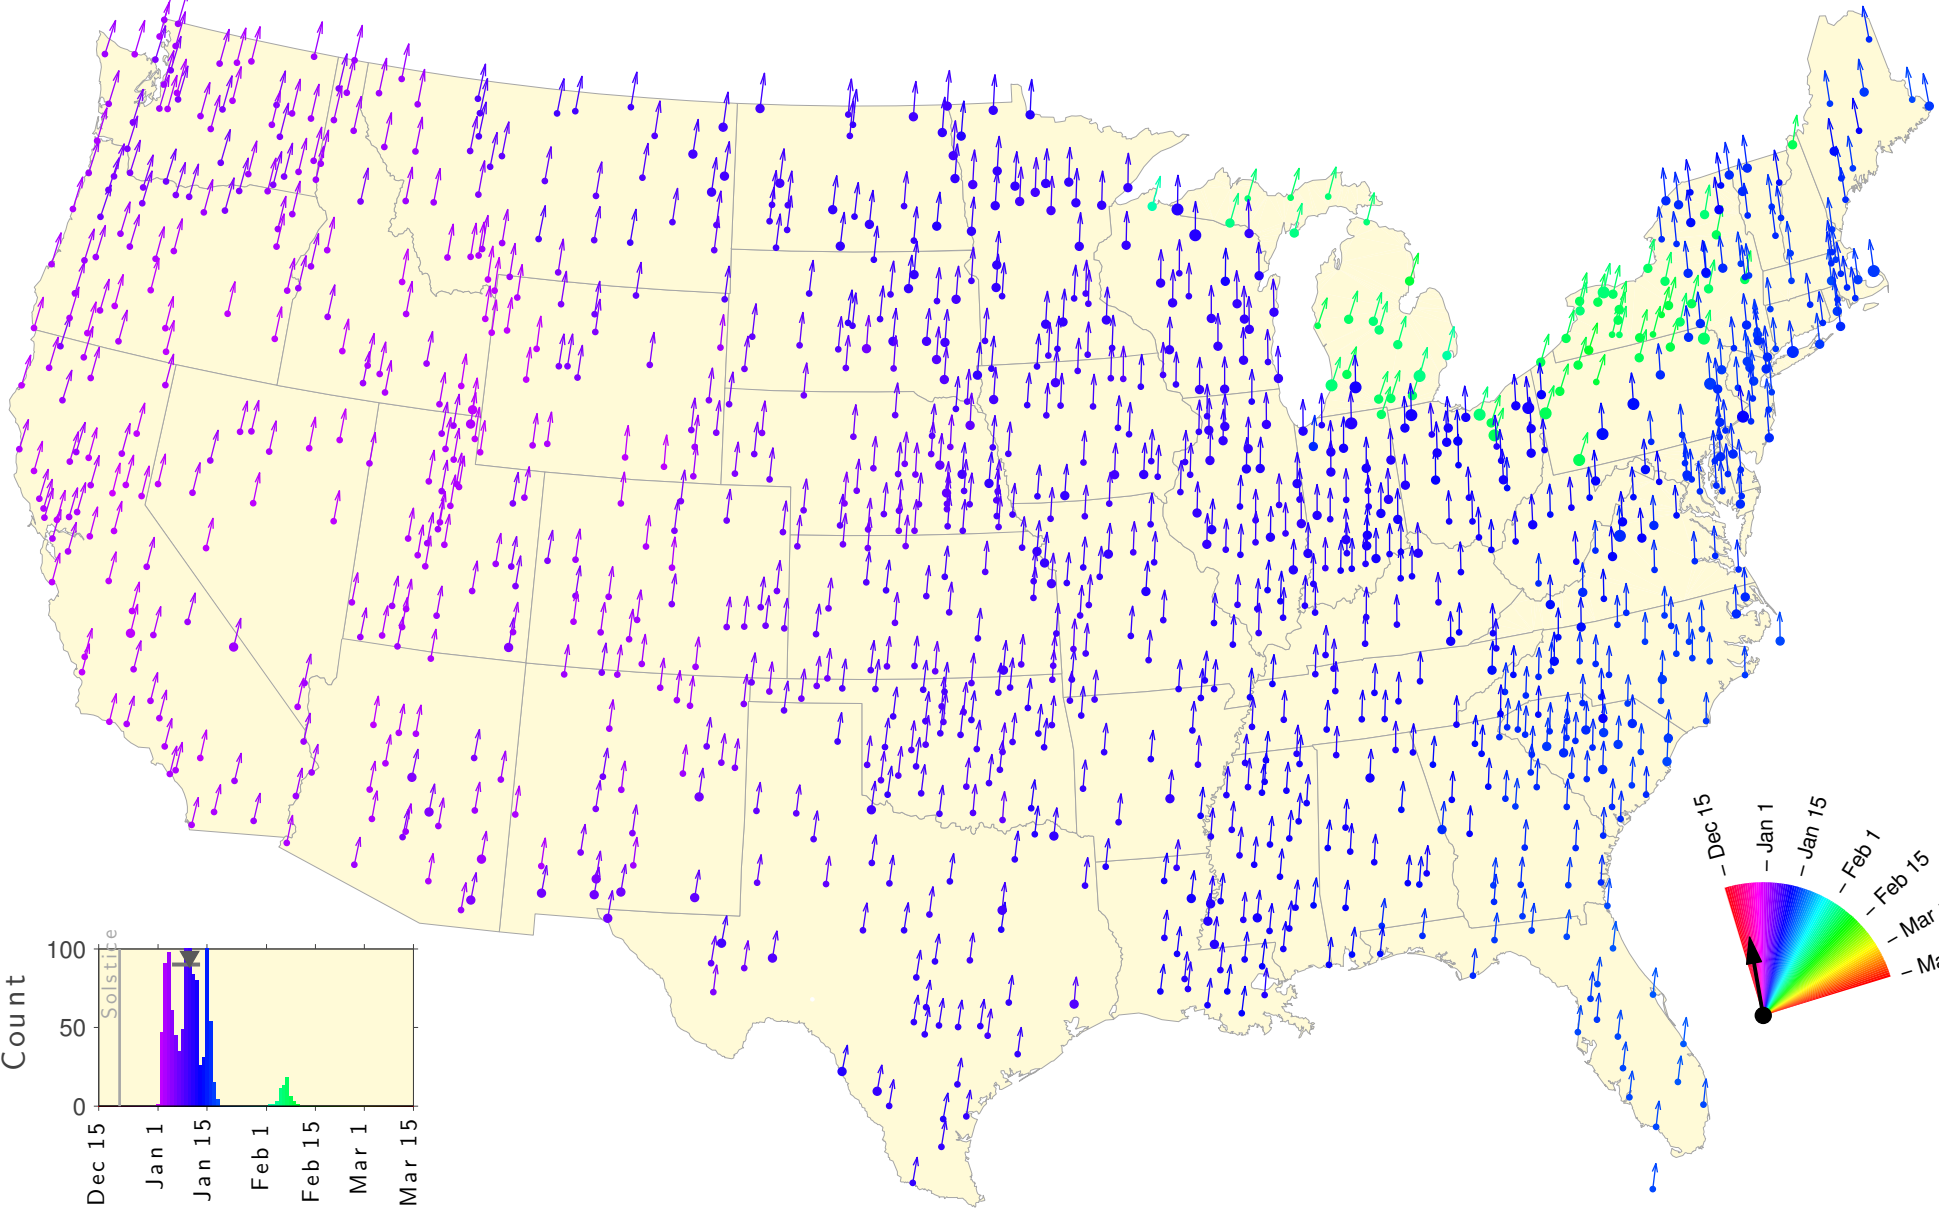

Winter Teletherm—25 year estimates: 1947 to 1971

Winter Teletherm—25 year estimates: 1948 to 1972

Winter Teletherm—25 year estimates: 1949 to 1973

Winter Teletherm—25 year estimates: 1950 to 1974

Winter Teletherm—25 year estimates: 1951 to 1975

Winter Teletherm—25 year estimates: 1952 to 1976

Winter Teletherm—25 year estimates: 1953 to 1977

Winter Teletherm—25 year estimates: 1954 to 1978

Winter Teletherm—25 year estimates: 1955 to 1979

Winter Teletherm—25 year estimates: 1956 to 1980

Winter Teletherm—25 year estimates: 1957 to 1981

Winter Teletherm—25 year estimates: 1958 to 1982

Winter Teletherm—25 year estimates: 1959 to 1983

Winter Teletherm—25 year estimates: 1960 to 1984

Winter Teletherm—25 year estimates: 1961 to 1985