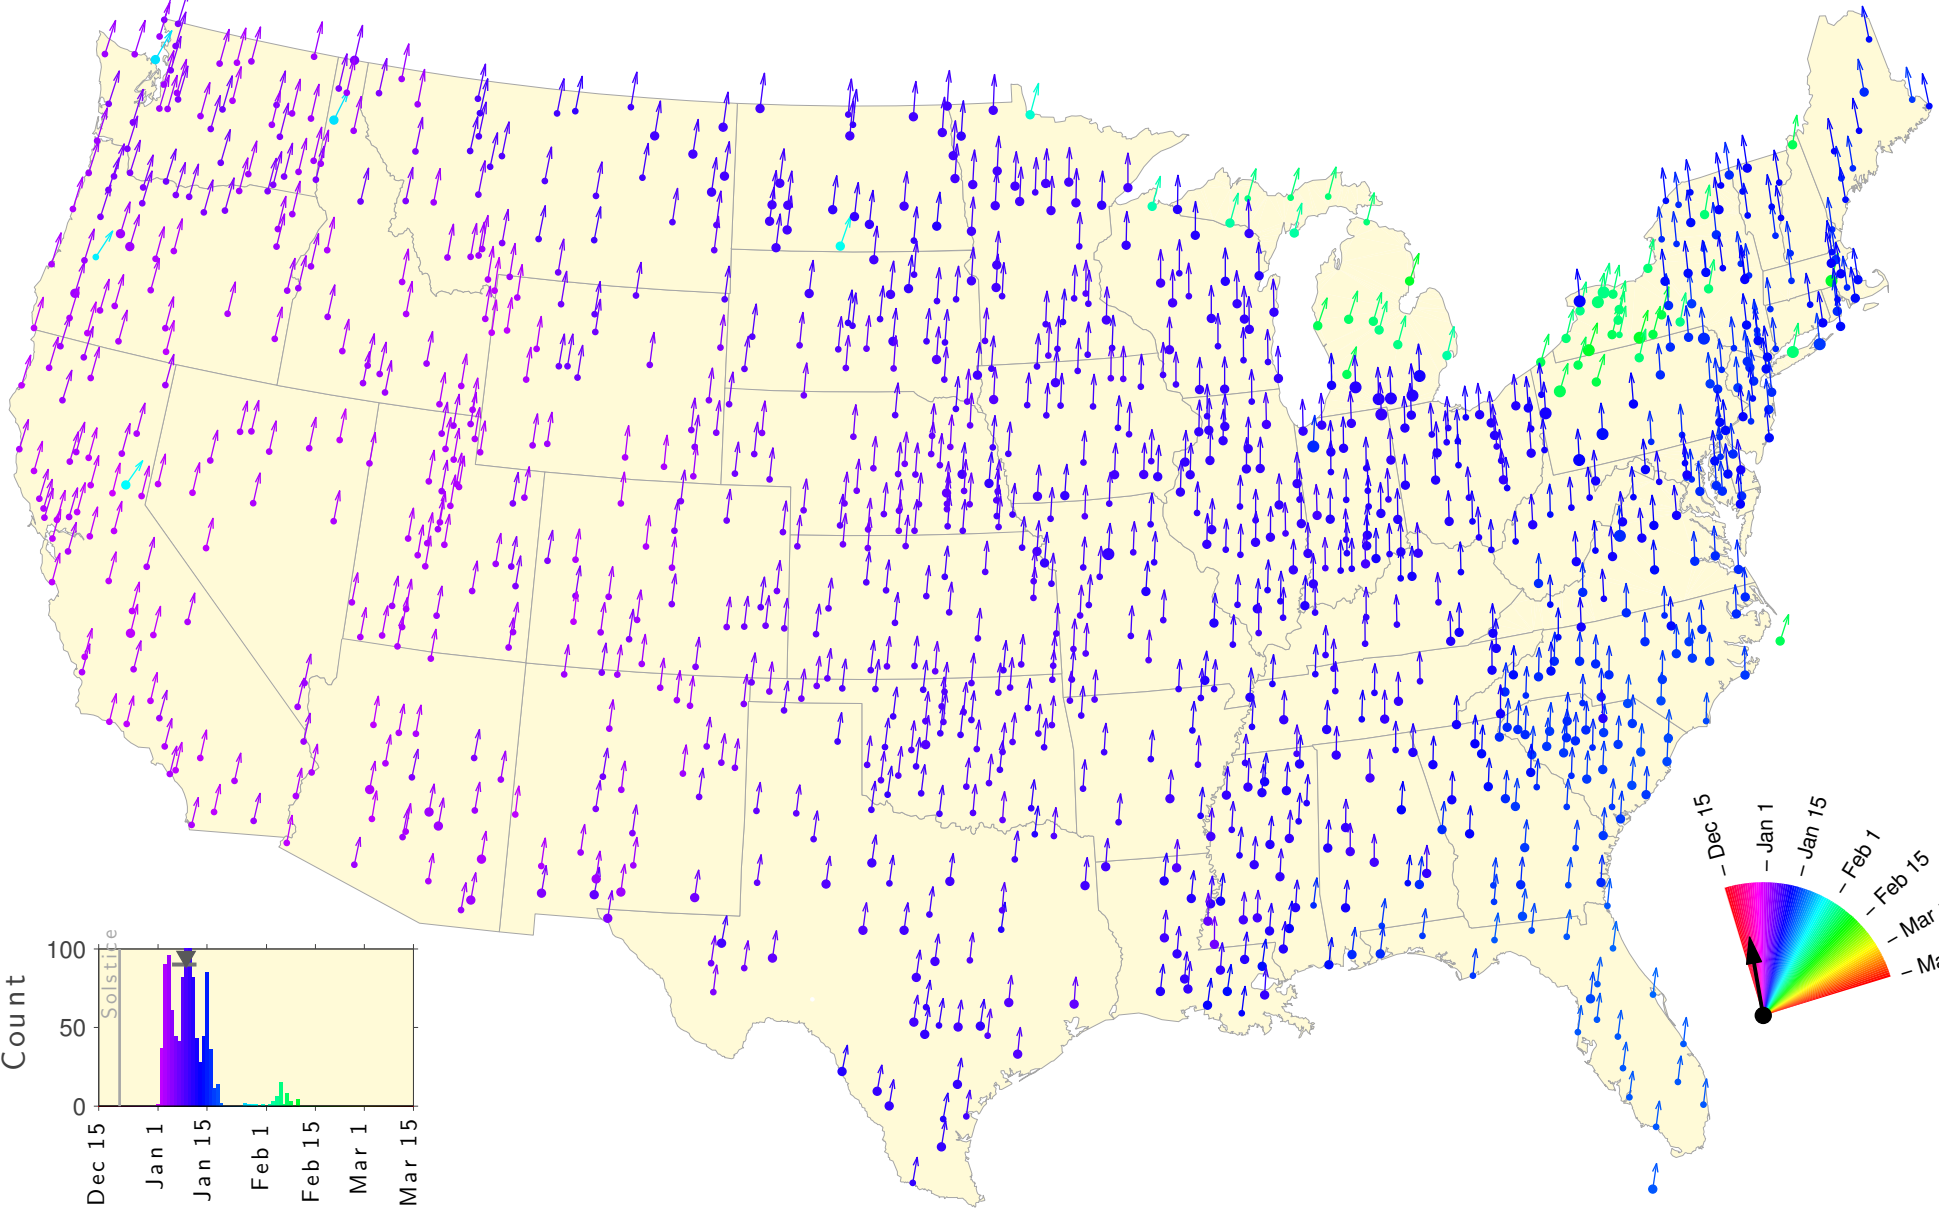

Winter Teletherm—25 year estimates: 1922 to 1946

Winter Teletherm—25 year estimates: 1923 to 1947

Winter Teletherm—25 year estimates: 1924 to 1948

Winter Teletherm—25 year estimates: 1925 to 1949

Winter Teletherm—25 year estimates: 1926 to 1950

Winter Teletherm—25 year estimates: 1947 to 1971

Winter Teletherm—25 year estimates: 1948 to 1972

Winter Teletherm—25 year estimates: 1949 to 1973

Winter Teletherm—25 year estimates: 1950 to 1974

Winter Teletherm—25 year estimates: 1951 to 1975

Winter Teletherm—25 year estimates: 1952 to 1976

Winter Teletherm—25 year estimates: 1953 to 1977

Winter Teletherm—25 year estimates: 1954 to 1978

Winter Teletherm—25 year estimates: 1955 to 1979

Winter Teletherm—25 year estimates: 1956 to 1980

Winter Teletherm—25 year estimates: 1957 to 1981

Winter Teletherm—25 year estimates: 1958 to 1982

Winter Teletherm—25 year estimates: 1959 to 1983

Winter Teletherm—25 year estimates: 1960 to 1984

Winter Teletherm—25 year estimates: 1961 to 1985