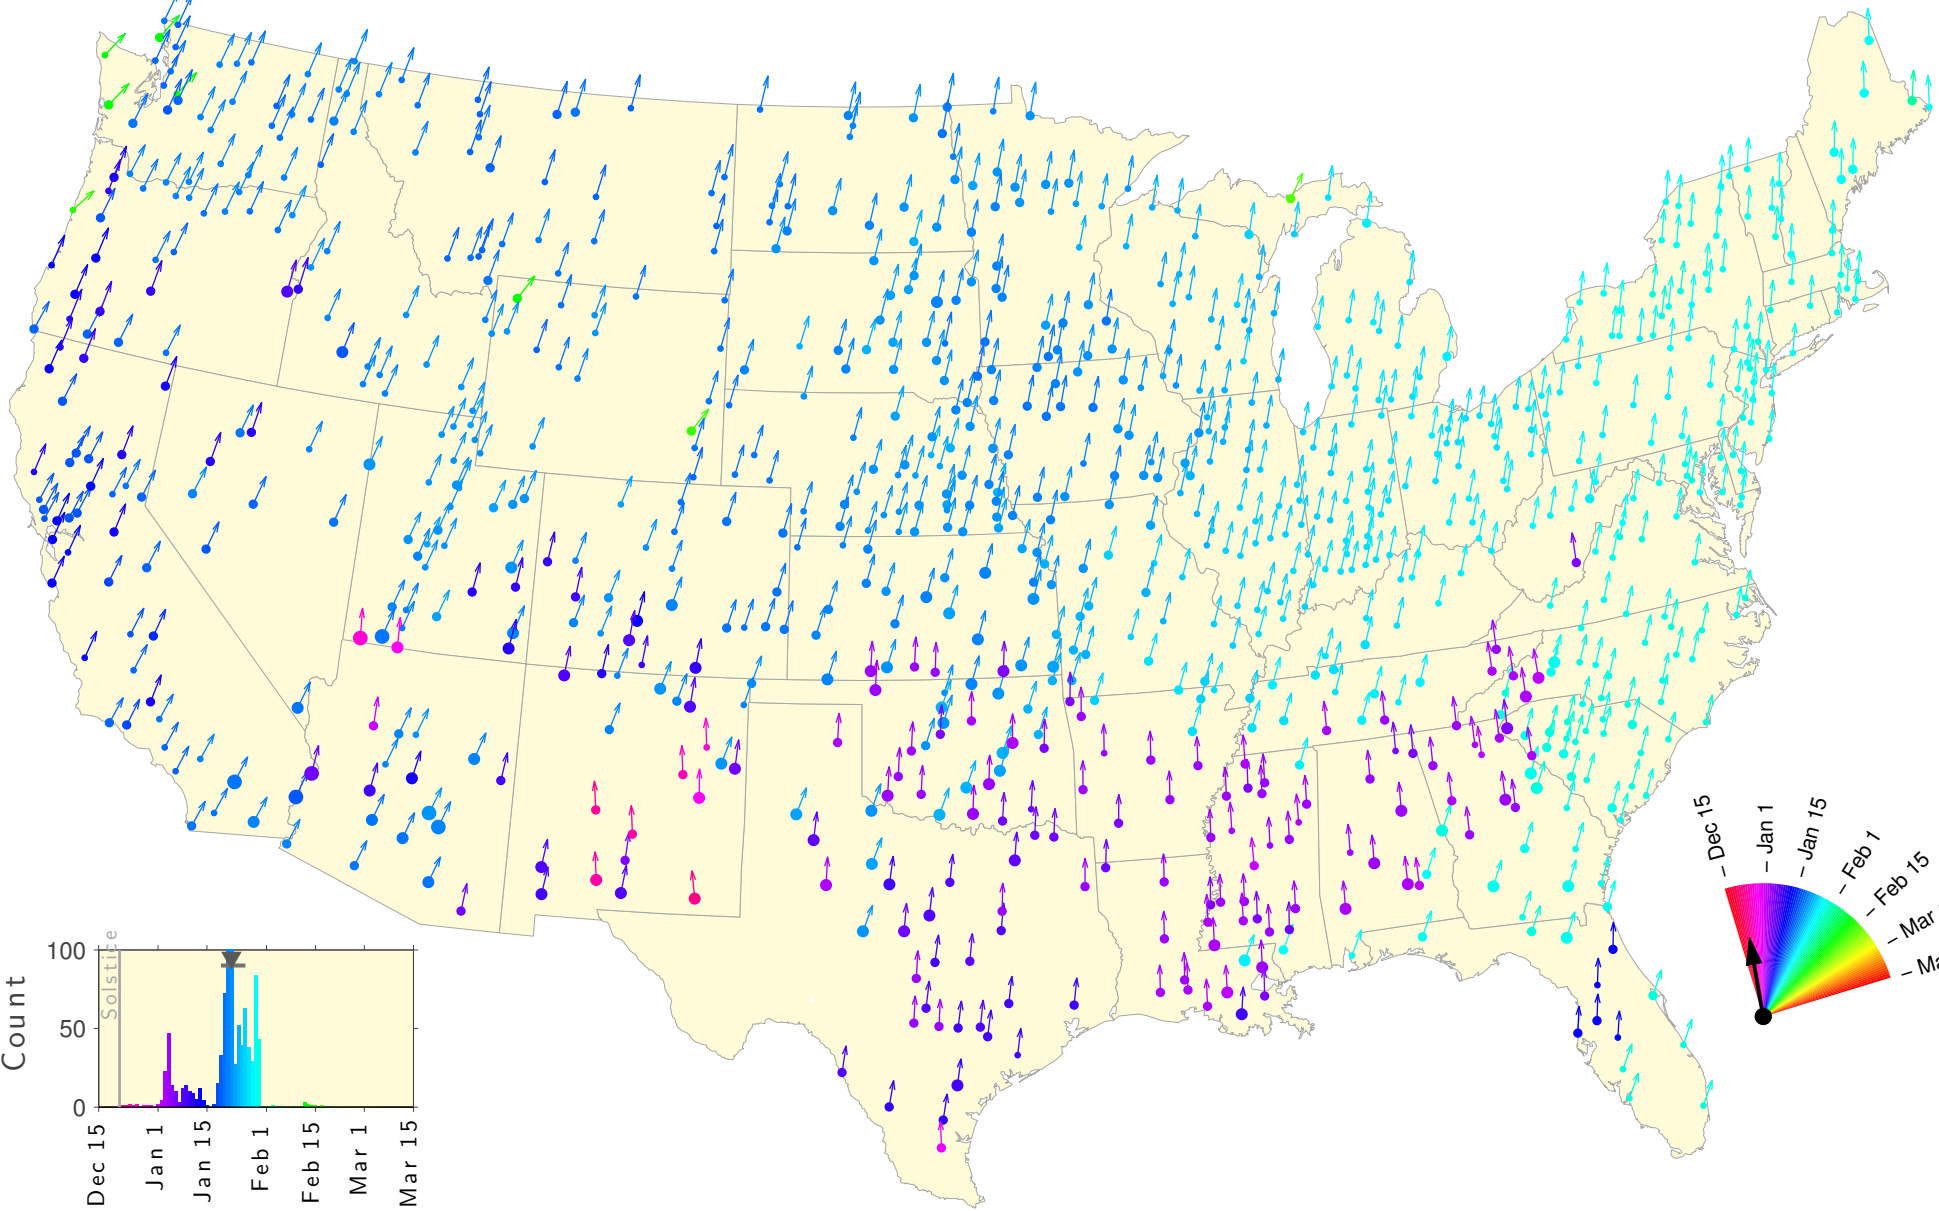

Winter Teletherm—25 year estimates: 1912 to 1936

Winter Teletherm—25 year estimates: 1913 to 1937

Winter Teletherm—25 year estimates: 1914 to 1938

Winter Teletherm—25 year estimates: 1915 to 1939

Winter Teletherm—25 year estimates: 1916 to 1940

Winter Teletherm—25 year estimates: 1917 to 1941

Winter Teletherm—25 year estimates: 1918 to 1942

Winter Teletherm—25 year estimates: 1919 to 1943

Winter Teletherm—25 year estimates: 1920 to 1944

Winter Teletherm—25 year estimates: 1921 to 1945

Winter Teletherm—25 year estimates: 1922 to 1946

Winter Teletherm—25 year estimates: 1923 to 1947

Winter Teletherm—25 year estimates: 1924 to 1948

Winter Teletherm—25 year estimates: 1925 to 1949

Winter Teletherm—25 year estimates: 1926 to 1950

Winter Teletherm—25 year estimates: 1927 to 1951

Winter Teletherm—25 year estimates: 1928 to 1952

Winter Teletherm—25 year estimates: 1929 to 1953

Winter Teletherm—25 year estimates: 1930 to 1954

Winter Teletherm—25 year estimates: 1931 to 1955