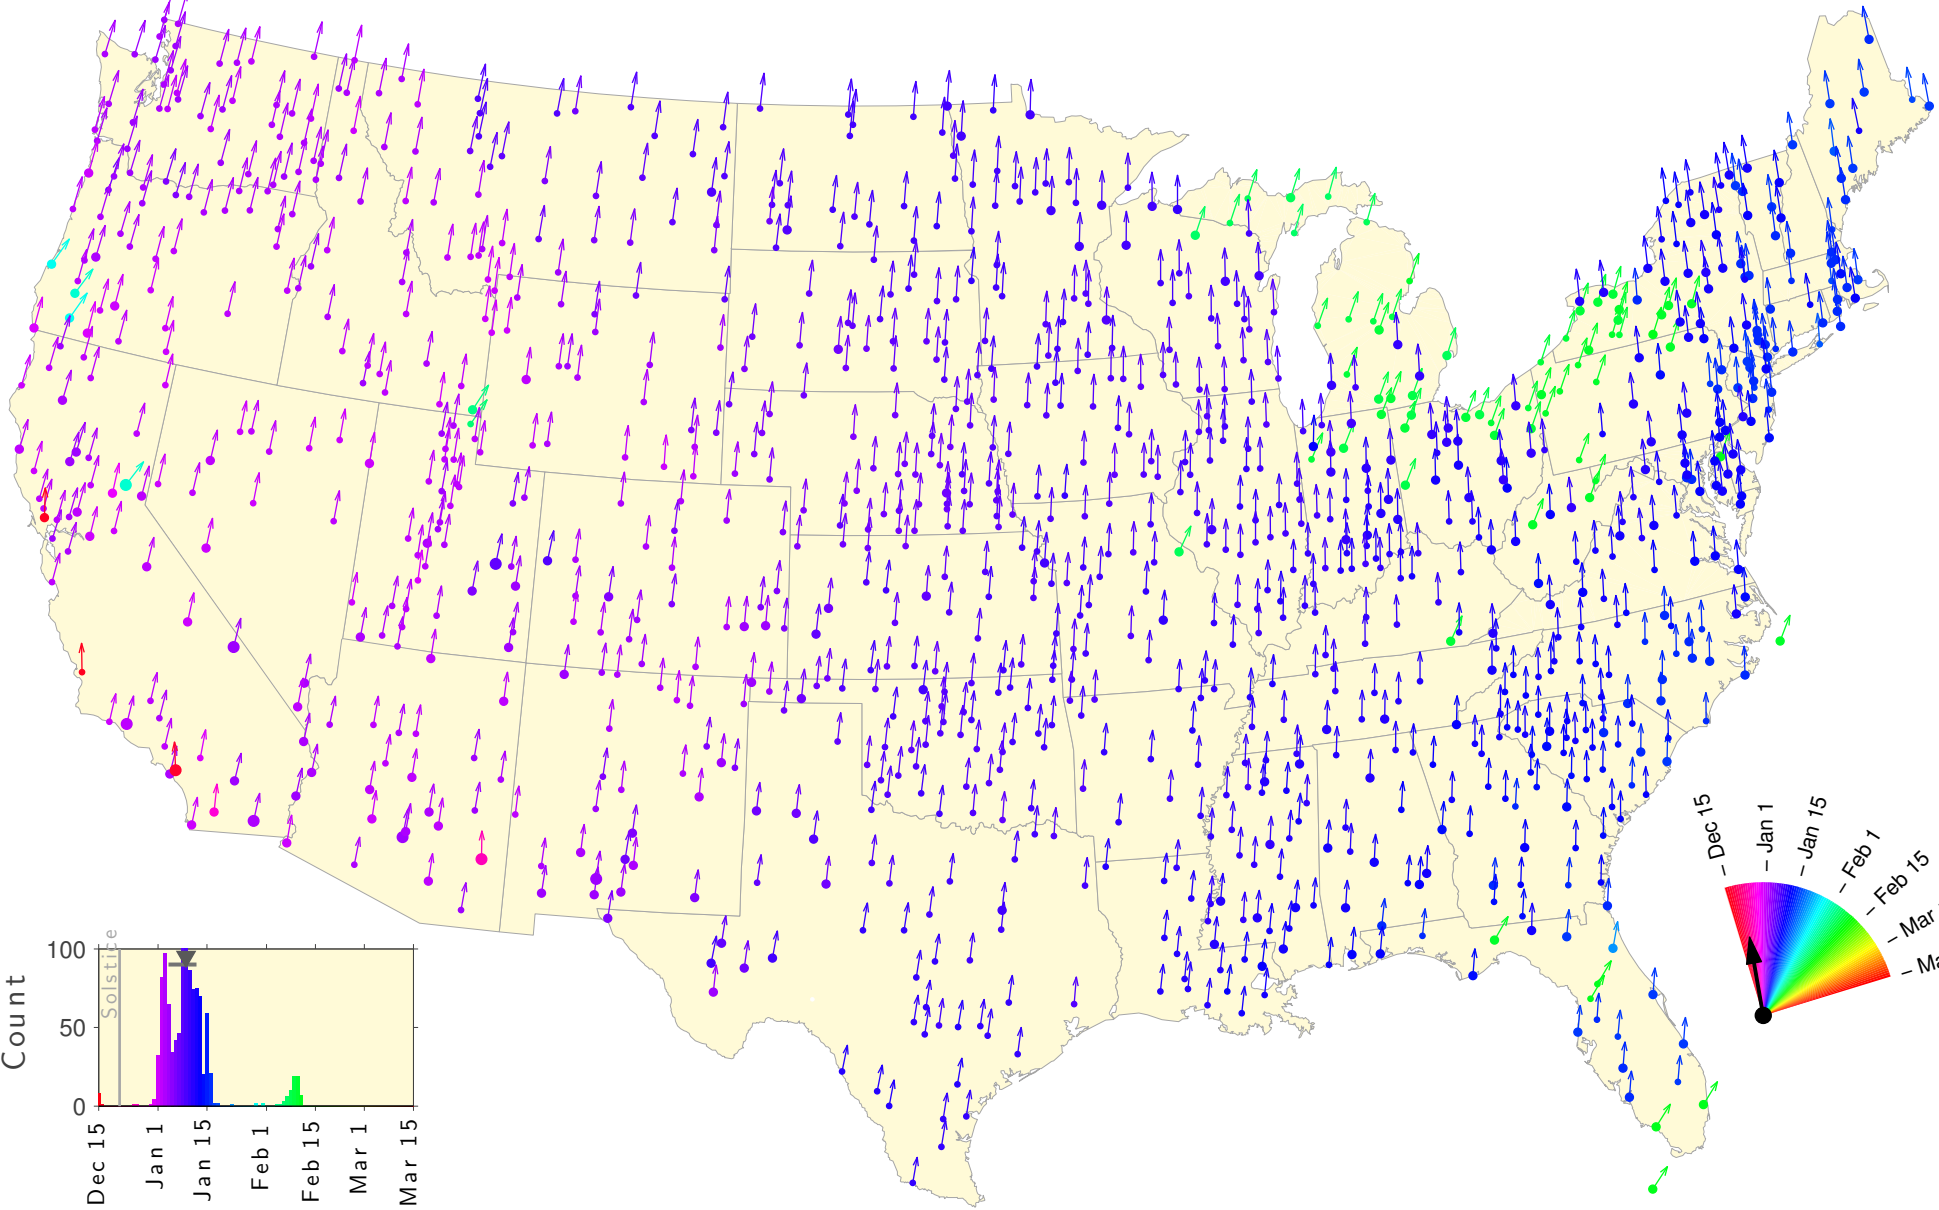

Winter Teletherm—25 year estimates: 1957 to 1981

Winter Teletherm—25 year estimates: 1958 to 1982

Winter Teletherm—25 year estimates: 1959 to 1983

Winter Teletherm—25 year estimates: 1960 to 1984

Winter Teletherm—25 year estimates: 1961 to 1985

Winter Teletherm—25 year estimates: 1962 to 1986

Winter Teletherm—25 year estimates: 1963 to 1987

Winter Teletherm—25 year estimates: 1964 to 1988

Winter Teletherm—25 year estimates: 1965 to 1989

Winter Teletherm—25 year estimates: 1966 to 1990

Winter Teletherm—25 year estimates: 1967 to 1991

Winter Teletherm—25 year estimates: 1968 to 1992

Winter Teletherm—25 year estimates: 1969 to 1993

Winter Teletherm—25 year estimates: 1970 to 1994

Winter Teletherm—25 year estimates: 1971 to 1995

Winter Teletherm—25 year estimates: 1972 to 1996

Winter Teletherm—25 year estimates: 1973 to 1997

Winter Teletherm—25 year estimates: 1974 to 1998

Winter Teletherm—25 year estimates: 1975 to 1999

Winter Teletherm—25 year estimates: 1976 to 2000