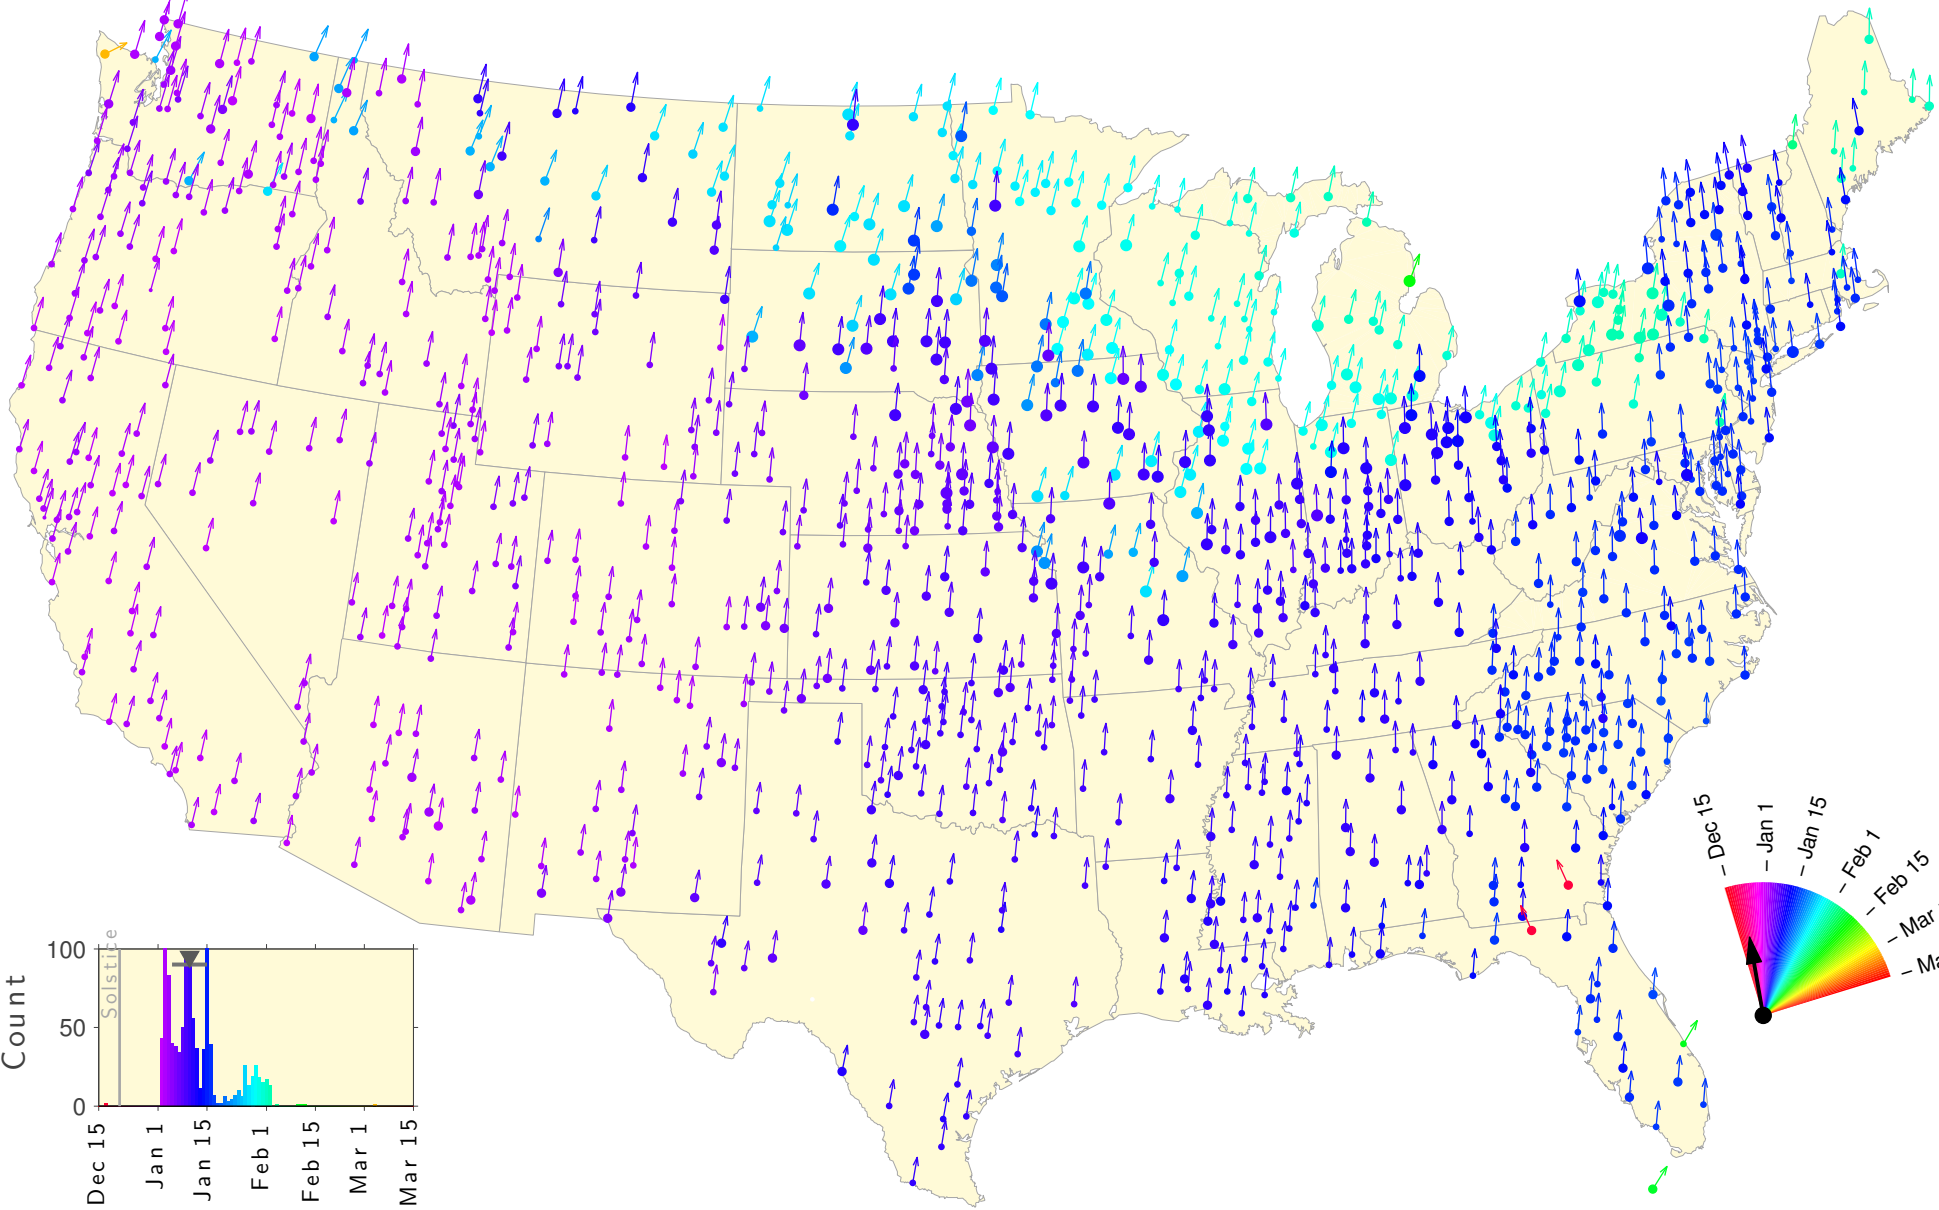

Winter Teletherm—25 year estimates: 1922 to 1946

Winter Teletherm—25 year estimates: 1923 to 1947

Winter Teletherm—25 year estimates: 1924 to 1948

Winter Teletherm—25 year estimates: 1925 to 1949

Winter Teletherm—25 year estimates: 1926 to 1950

Winter Teletherm—25 year estimates: 1942 to 1966

Winter Teletherm—25 year estimates: 1943 to 1967

Winter Teletherm—25 year estimates: 1944 to 1968

Winter Teletherm—25 year estimates: 1945 to 1969

Winter Teletherm—25 year estimates: 1946 to 1970

Winter Teletherm—25 year estimates: 1947 to 1971

Winter Teletherm—25 year estimates: 1948 to 1972

Winter Teletherm—25 year estimates: 1949 to 1973

Winter Teletherm—25 year estimates: 1950 to 1974

Winter Teletherm—25 year estimates: 1951 to 1975

Winter Teletherm—25 year estimates: 1952 to 1976

Winter Teletherm—25 year estimates: 1953 to 1977

Winter Teletherm—25 year estimates: 1954 to 1978

Winter Teletherm—25 year estimates: 1955 to 1979

Winter Teletherm—25 year estimates: 1956 to 1980