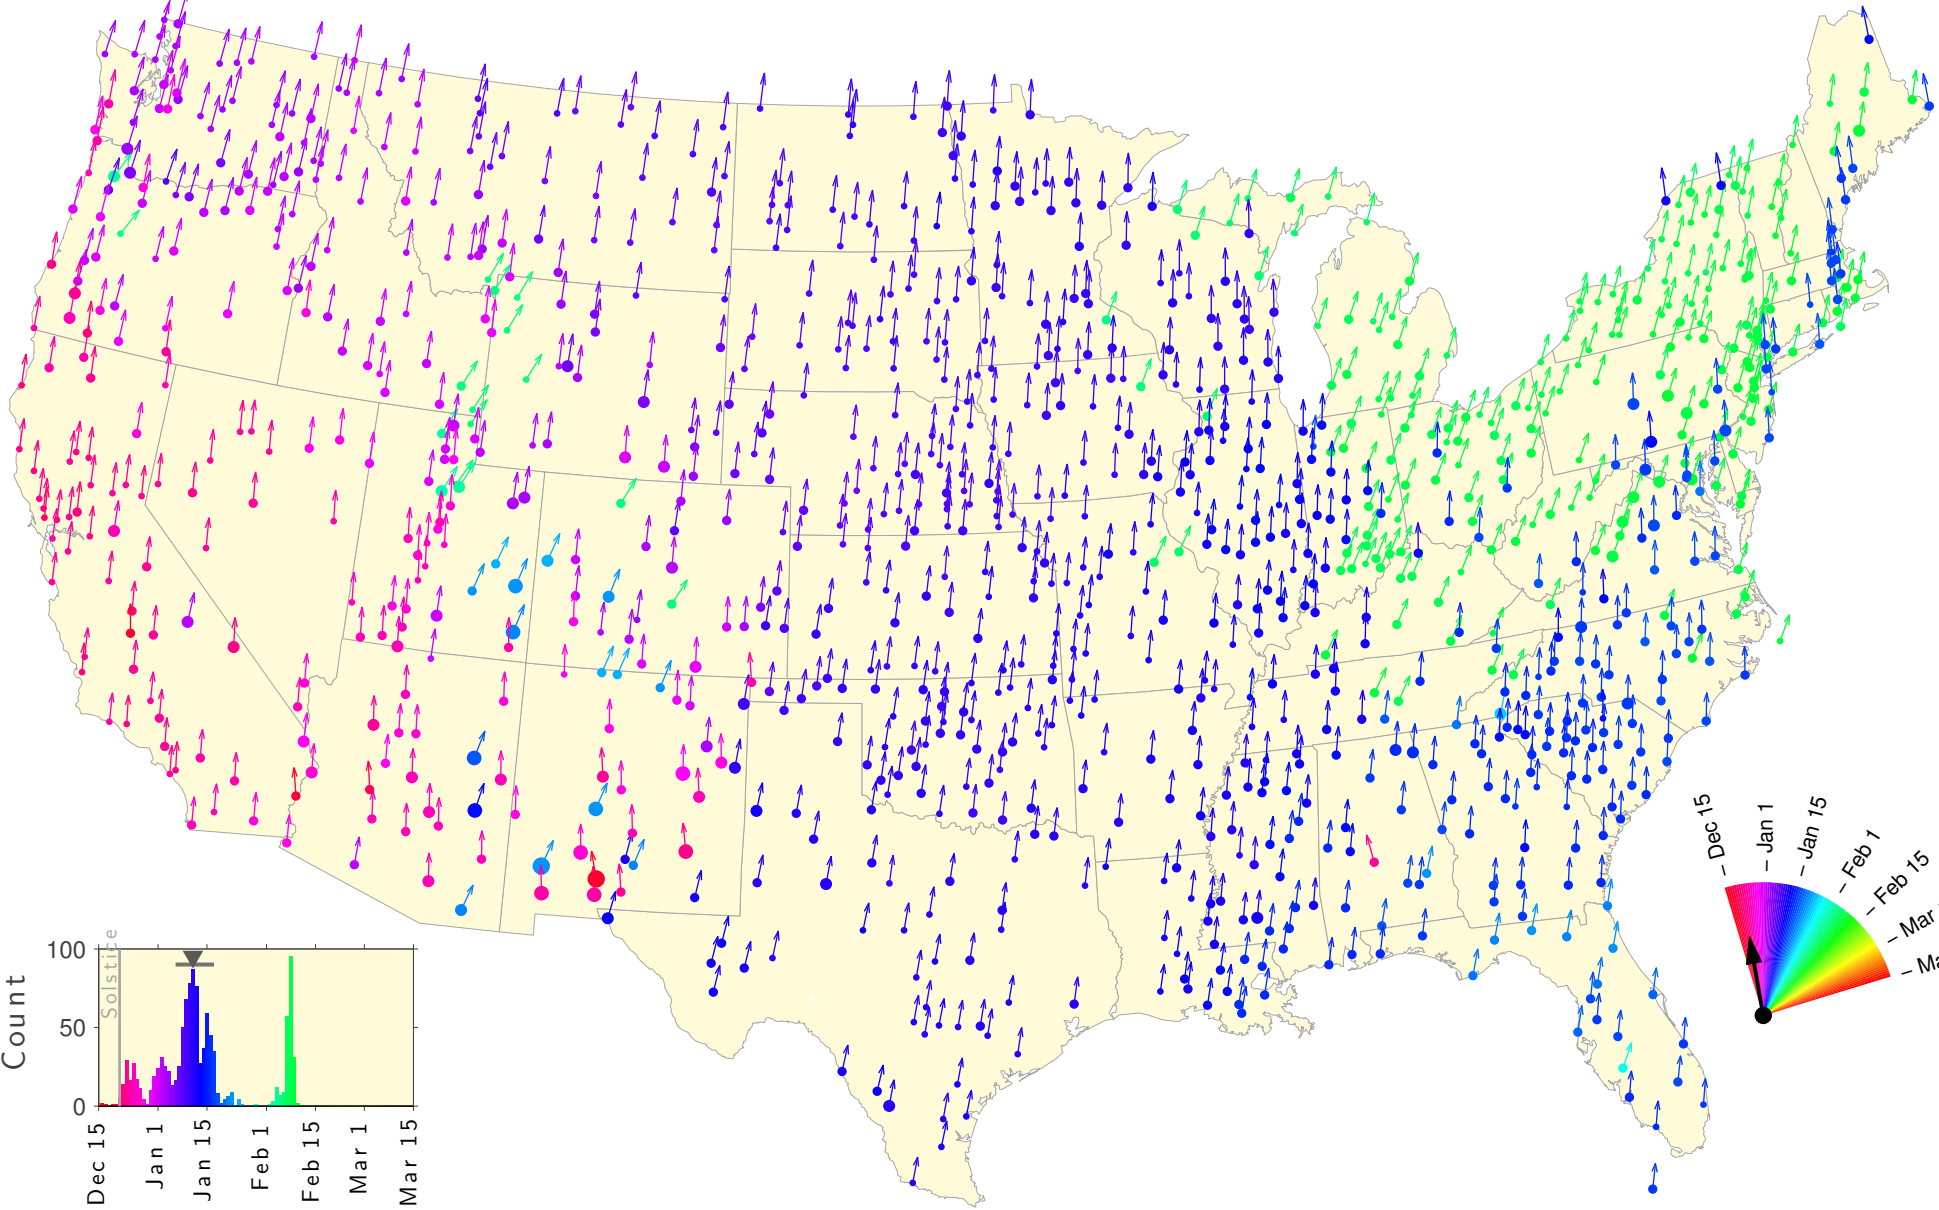

Winter Teletherm—25 year estimates: 1962 to 1986

Winter Teletherm—25 year estimates: 1963 to 1987

Winter Teletherm—25 year estimates: 1964 to 1988

Winter Teletherm—25 year estimates: 1965 to 1989

Winter Teletherm—25 year estimates: 1966 to 1990

Winter Teletherm—25 year estimates: 1967 to 1991

Winter Teletherm—25 year estimates: 1968 to 1992

Winter Teletherm—25 year estimates: 1969 to 1993

Winter Teletherm—25 year estimates: 1970 to 1994

Winter Teletherm—25 year estimates: 1971 to 1995

Winter Teletherm—25 year estimates: 1972 to 1996

Winter Teletherm—25 year estimates: 1973 to 1997

Winter Teletherm—25 year estimates: 1974 to 1998

Winter Teletherm—25 year estimates: 1975 to 1999

Winter Teletherm—25 year estimates: 1976 to 2000