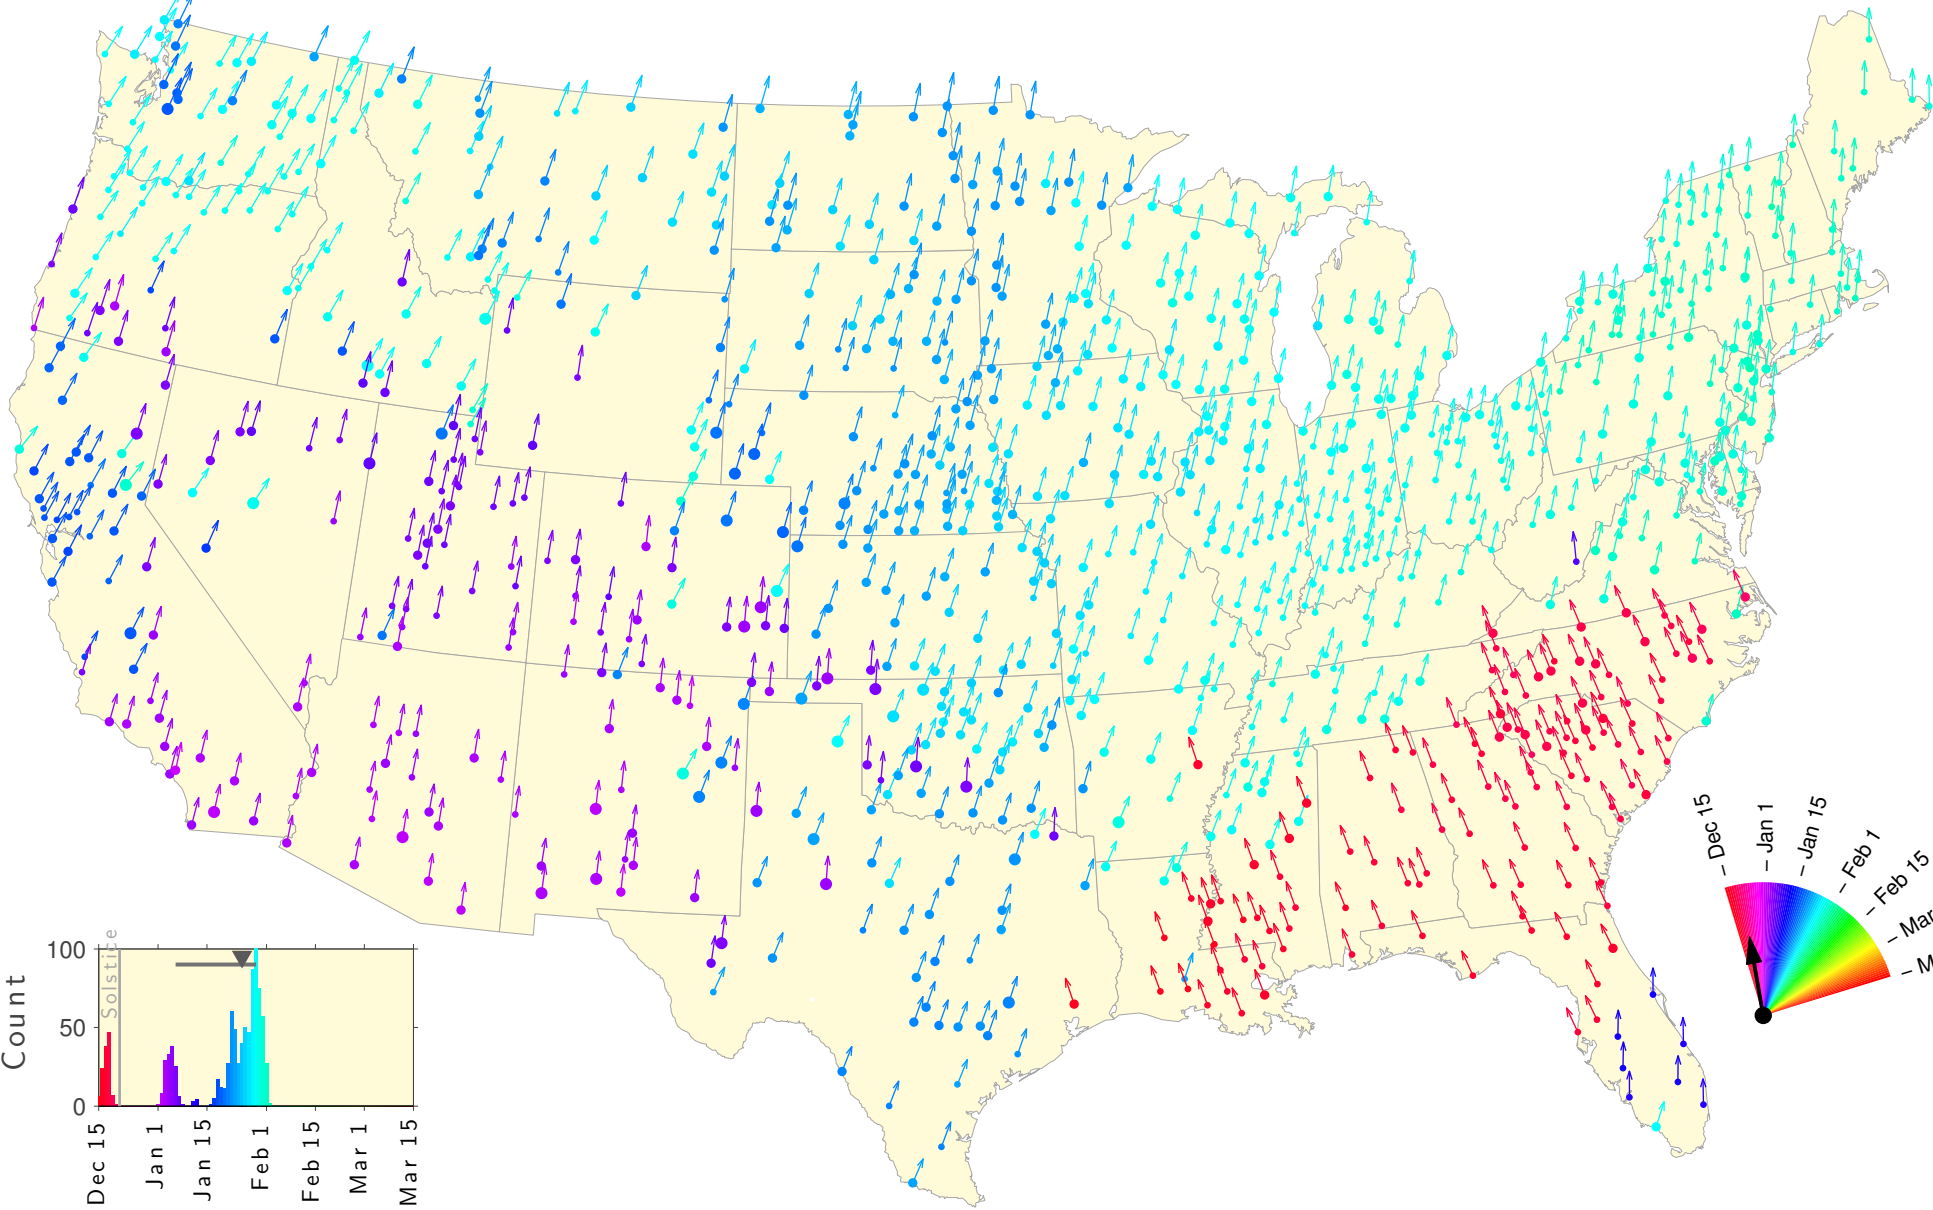

Winter Teletherm—25 year estimates: 1917 to 1941

Winter Teletherm—25 year estimates: 1918 to 1942

Winter Teletherm—25 year estimates: 1919 to 1943

Winter Teletherm—25 year estimates: 1920 to 1944

Winter Teletherm—25 year estimates: 1921 to 1945

Winter Teletherm—25 year estimates: 1922 to 1946

Winter Teletherm—25 year estimates: 1923 to 1947

Winter Teletherm—25 year estimates: 1924 to 1948

Winter Teletherm—25 year estimates: 1925 to 1949

Winter Teletherm—25 year estimates: 1926 to 1950

Winter Teletherm—25 year estimates: 1927 to 1951

Winter Teletherm—25 year estimates: 1928 to 1952

Winter Teletherm—25 year estimates: 1929 to 1953

Winter Teletherm—25 year estimates: 1930 to 1954

Winter Teletherm—25 year estimates: 1931 to 1955

Winter Teletherm—25 year estimates: 1932 to 1956

Winter Teletherm—25 year estimates: 1933 to 1957

Winter Teletherm—25 year estimates: 1934 to 1958

Winter Teletherm—25 year estimates: 1935 to 1959

Winter Teletherm—25 year estimates: 1936 to 1960