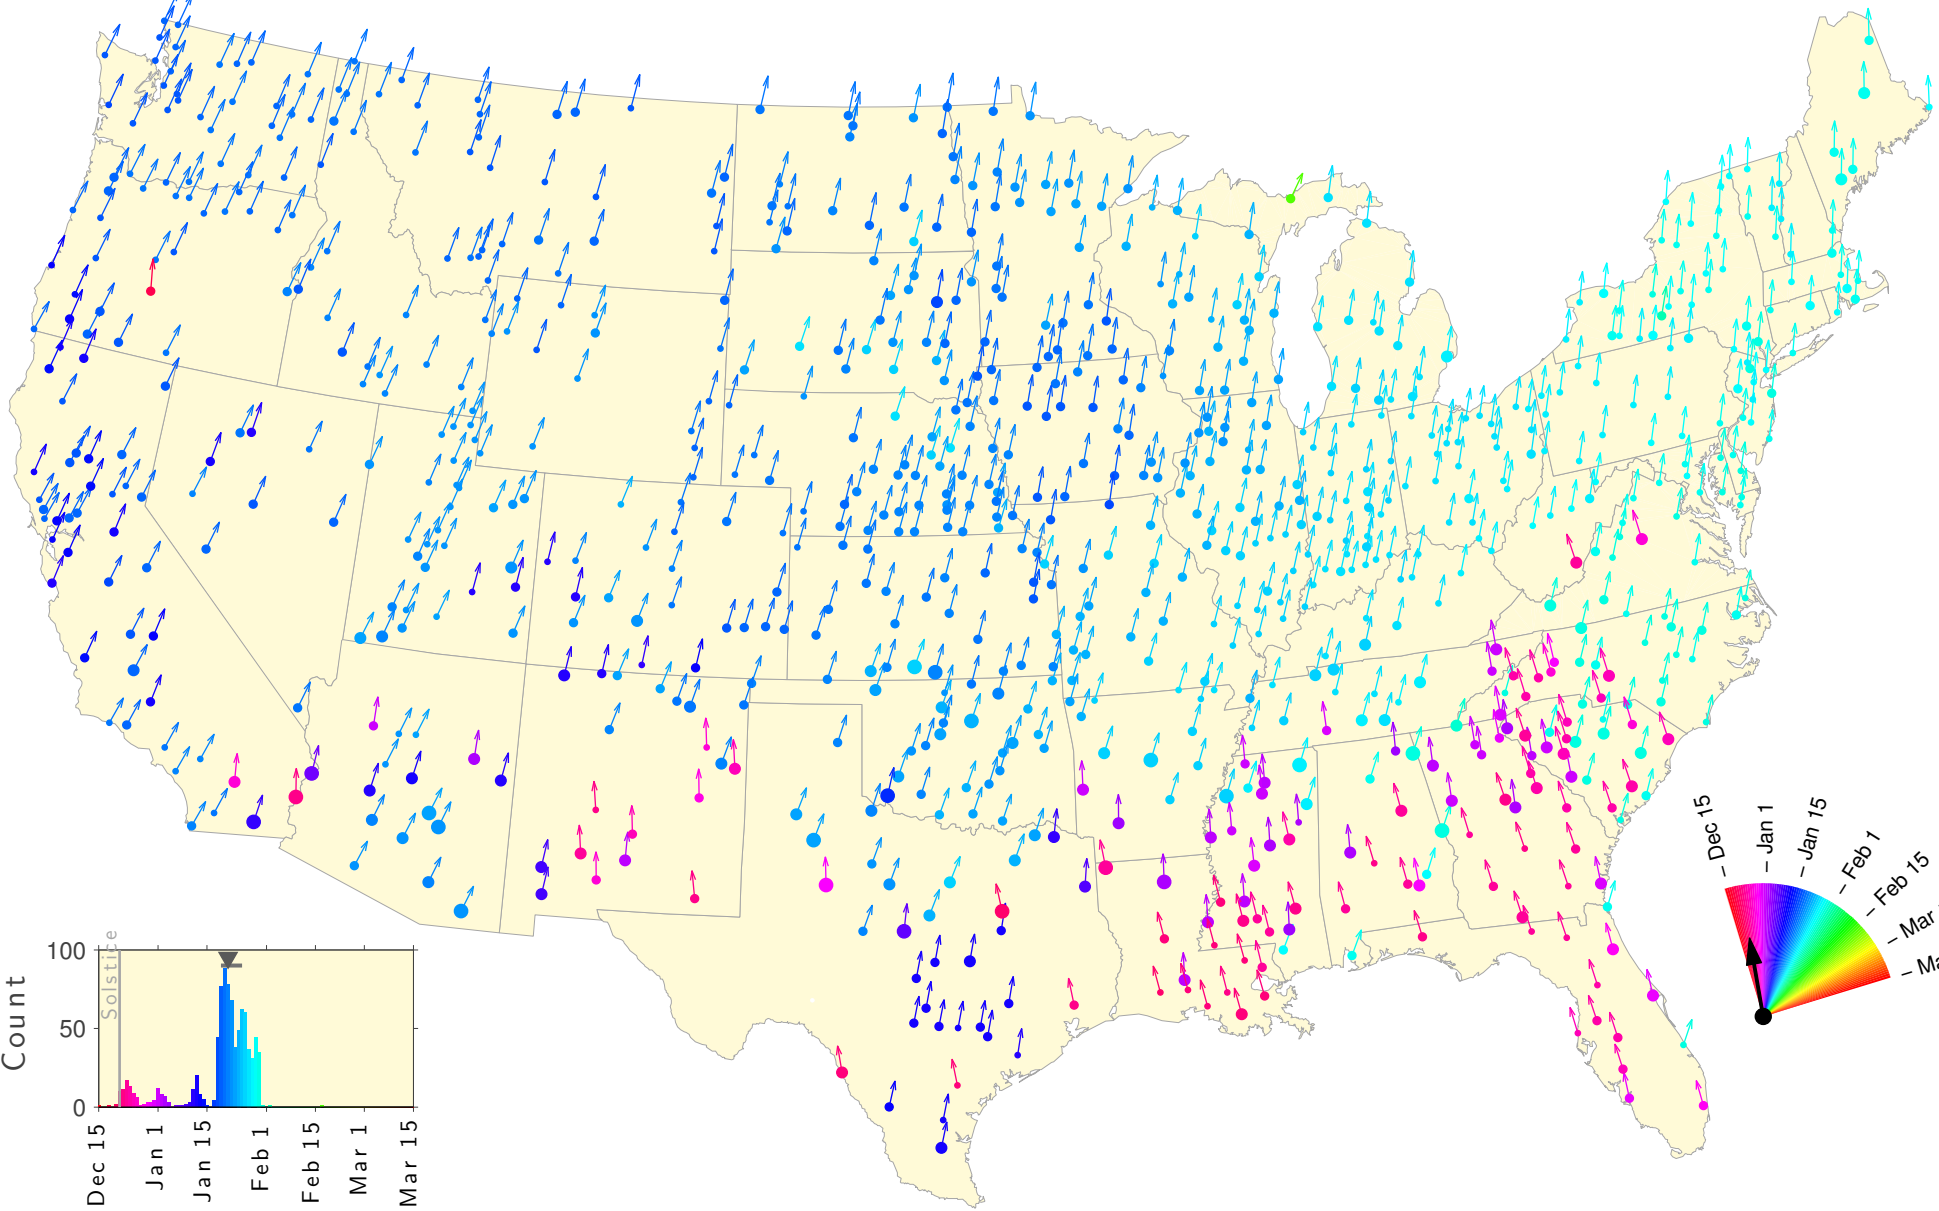

Winter Teletherm—25 year estimates: 1912 to 1936

Winter Teletherm—25 year estimates: 1913 to 1937

Winter Teletherm—25 year estimates: 1914 to 1938

Winter Teletherm—25 year estimates: 1915 to 1939

Winter Teletherm—25 year estimates: 1916 to 1940

Winter Teletherm—25 year estimates: 1917 to 1941

Winter Teletherm—25 year estimates: 1918 to 1942

Winter Teletherm—25 year estimates: 1919 to 1943

Winter Teletherm—25 year estimates: 1920 to 1944

Winter Teletherm—25 year estimates: 1921 to 1945

Winter Teletherm—25 year estimates: 1922 to 1946

Winter Teletherm—25 year estimates: 1923 to 1947

Winter Teletherm—25 year estimates: 1924 to 1948

Winter Teletherm—25 year estimates: 1925 to 1949

Winter Teletherm—25 year estimates: 1926 to 1950

Winter Teletherm—25 year estimates: 1927 to 1951

Winter Teletherm—25 year estimates: 1928 to 1952

Winter Teletherm—25 year estimates: 1929 to 1953

Winter Teletherm—25 year estimates: 1930 to 1954

Winter Teletherm—25 year estimates: 1931 to 1955