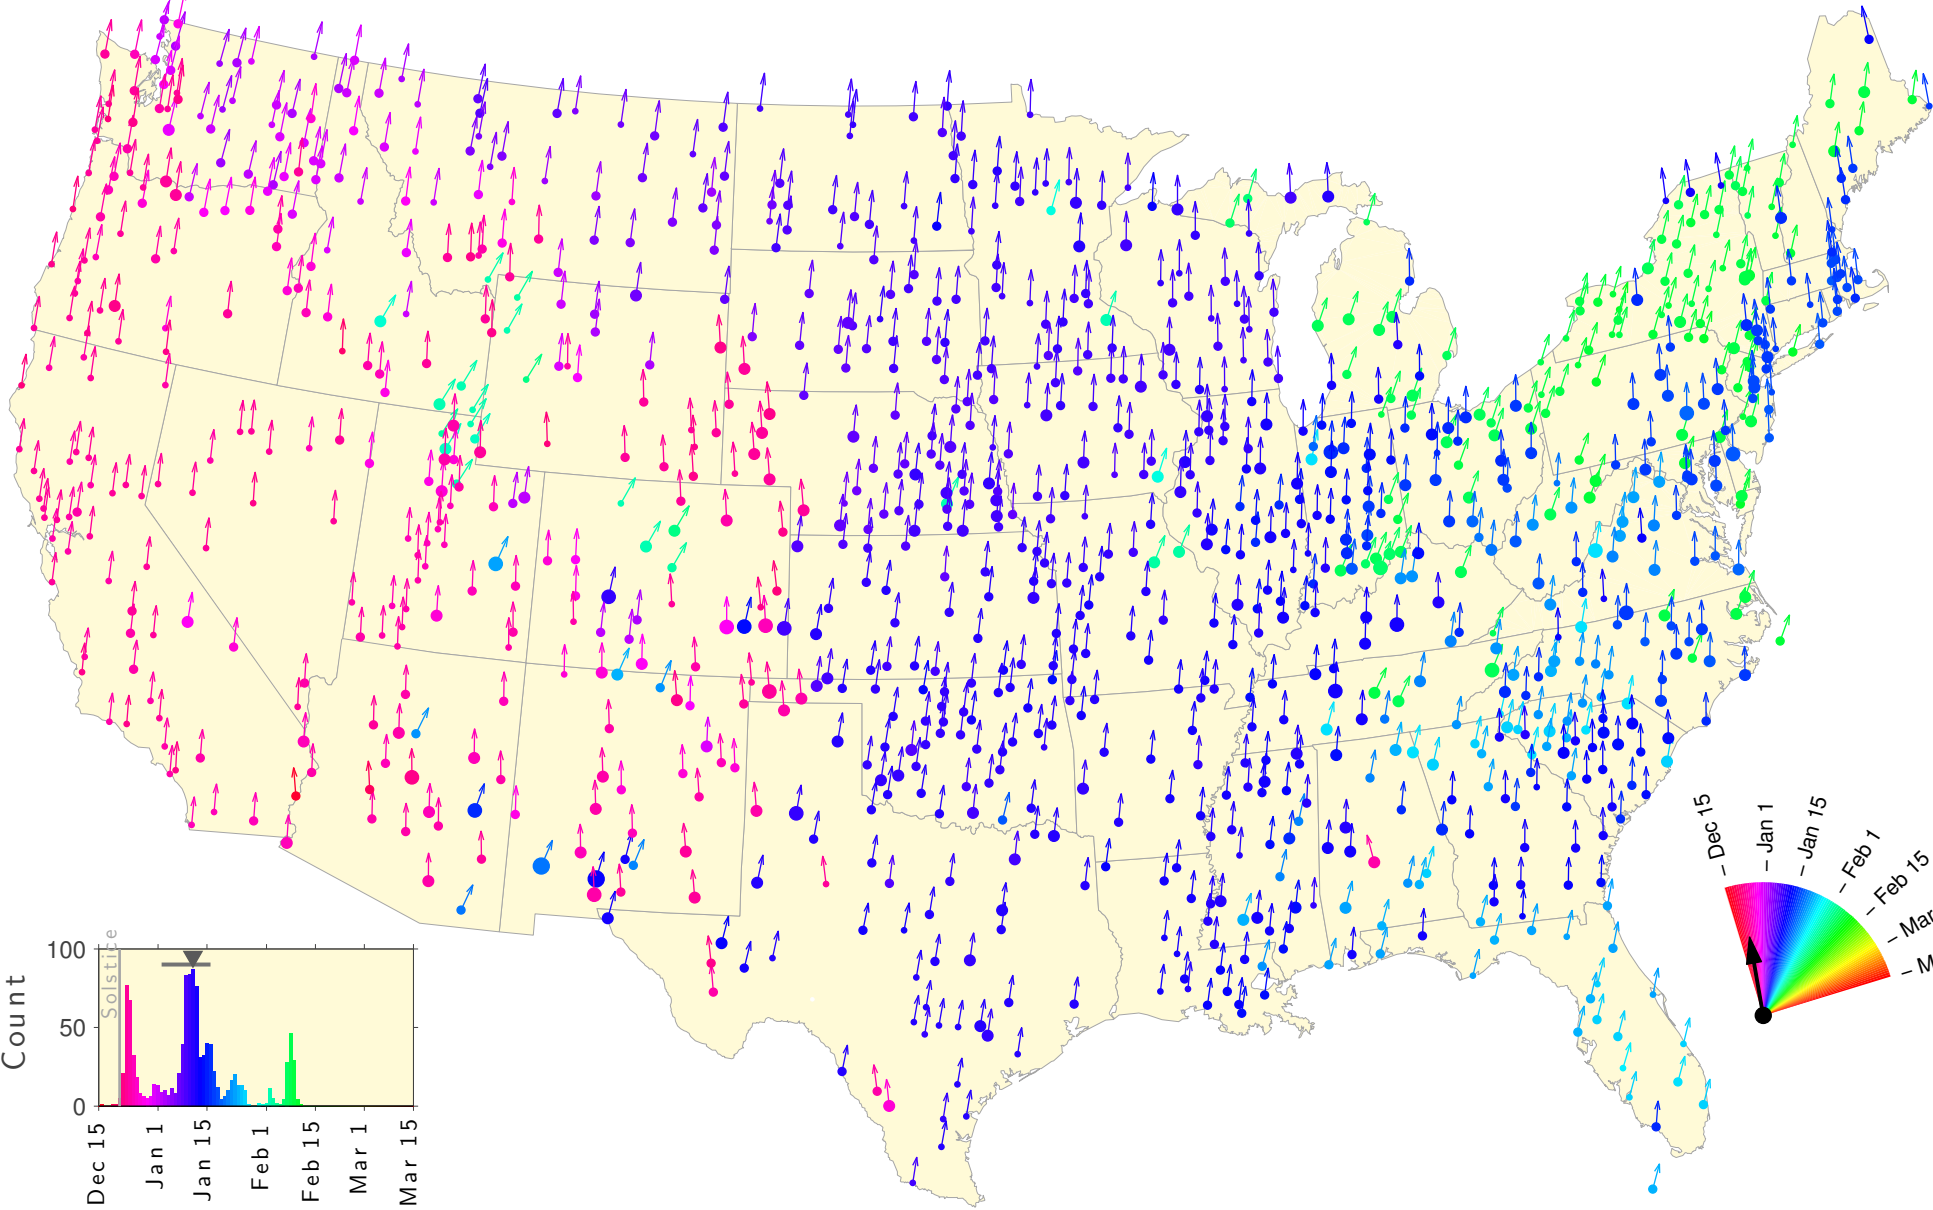

Winter Teletherm—25 year estimates: 1967 to 1991

Winter Teletherm—25 year estimates: 1968 to 1992

Winter Teletherm—25 year estimates: 1969 to 1993

Winter Teletherm—25 year estimates: 1970 to 1994

Winter Teletherm—25 year estimates: 1971 to 1995

Winter Teletherm—25 year estimates: 1972 to 1996

Winter Teletherm—25 year estimates: 1973 to 1997

Winter Teletherm—25 year estimates: 1974 to 1998

Winter Teletherm—25 year estimates: 1975 to 1999

Winter Teletherm—25 year estimates: 1976 to 2000

Winter Teletherm—25 year estimates: 1977 to 2001

Winter Teletherm—25 year estimates: 1978 to 2002

Winter Teletherm—25 year estimates: 1979 to 2003

Winter Teletherm—25 year estimates: 1980 to 2004

Winter Teletherm—25 year estimates: 1981 to 2005

Winter Teletherm—25 year estimates: 1982 to 2006

Winter Teletherm—25 year estimates: 1983 to 2007

Winter Teletherm—25 year estimates: 1984 to 2008

Winter Teletherm—25 year estimates: 1985 to 2009

Winter Teletherm—25 year estimates: 1986 to 2010