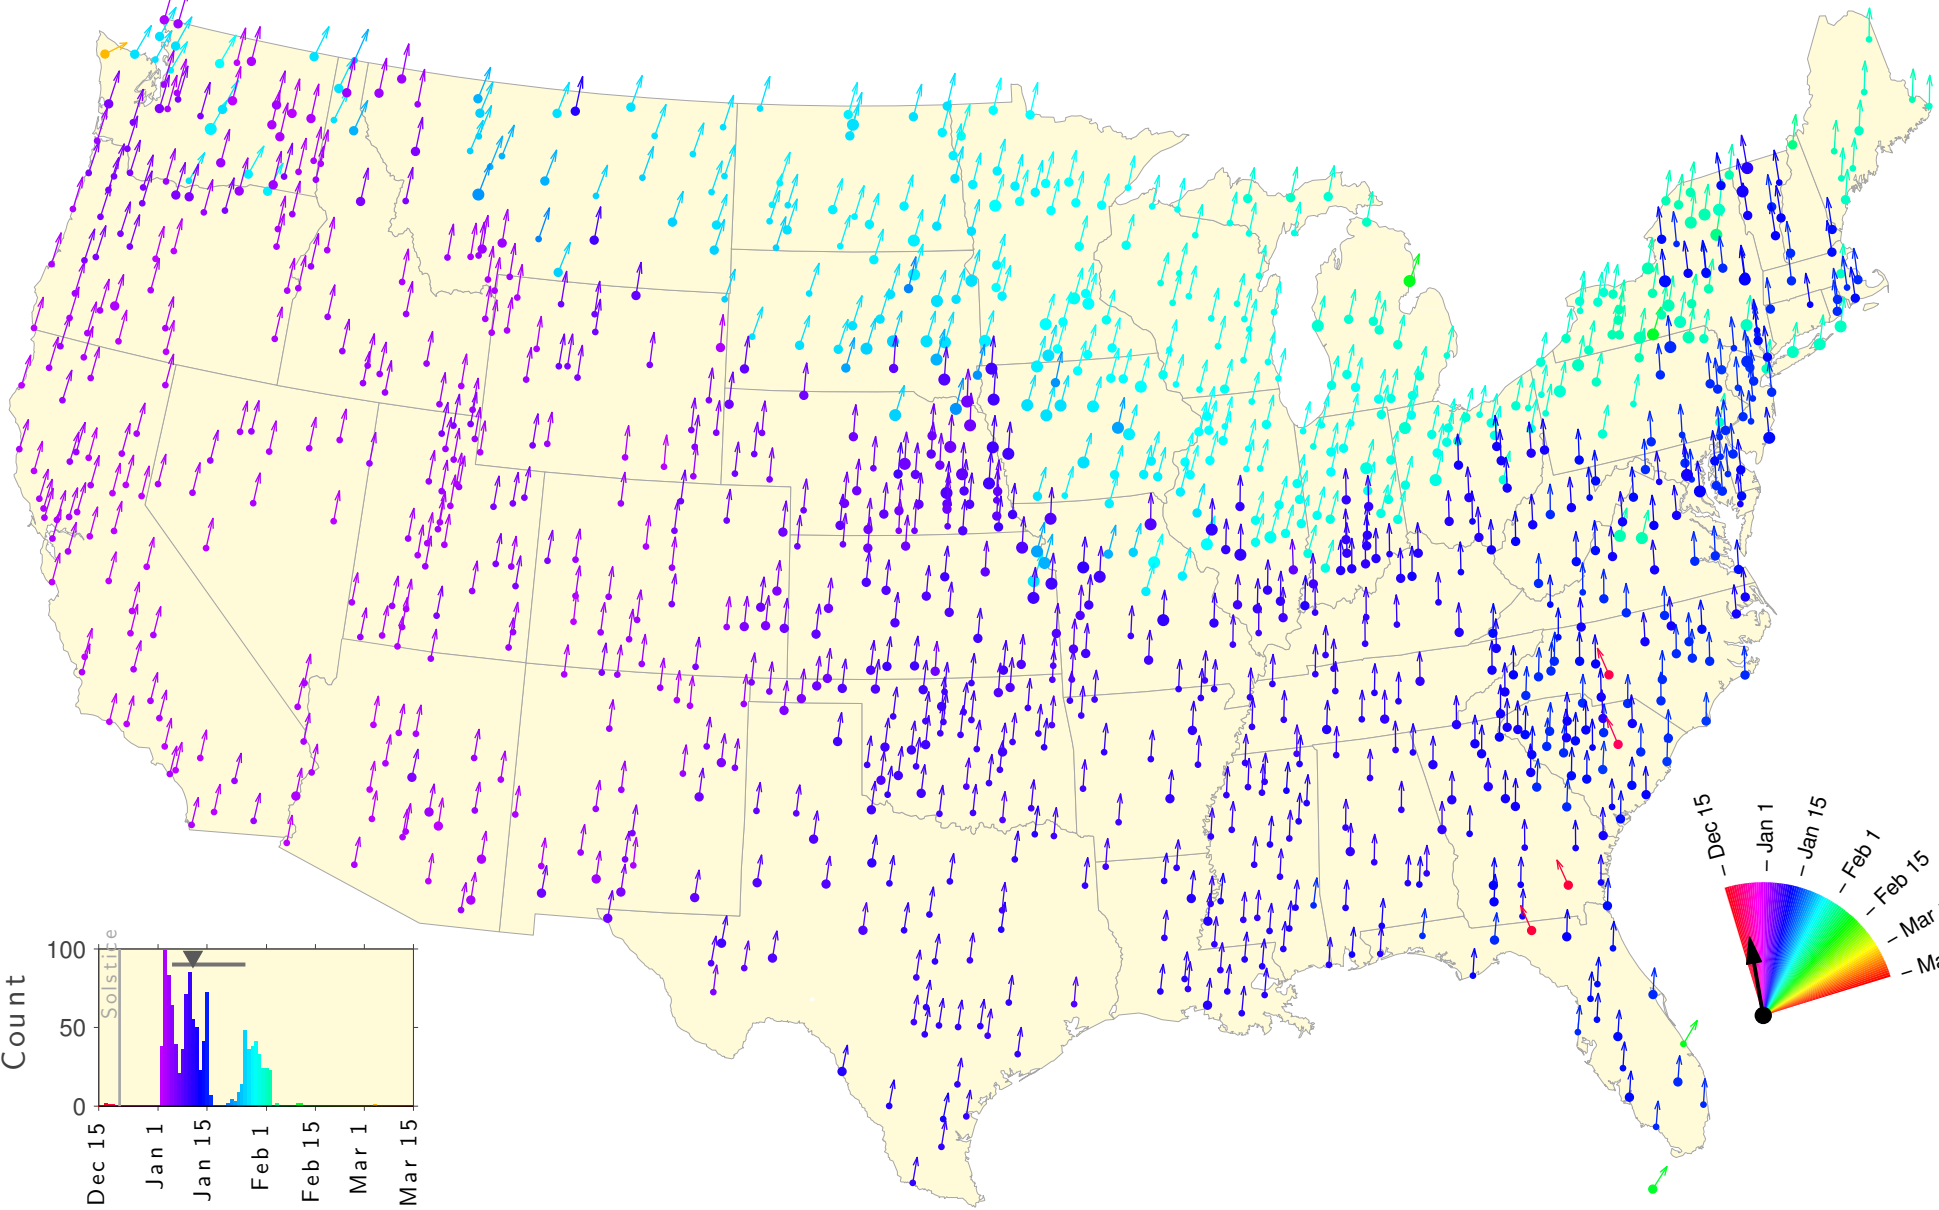

Winter Teletherm—25 year estimates: 1922 to 1946

Winter Teletherm—25 year estimates: 1923 to 1947

Winter Teletherm—25 year estimates: 1924 to 1948

Winter Teletherm—25 year estimates: 1925 to 1949

Winter Teletherm—25 year estimates: 1926 to 1950

Winter Teletherm—25 year estimates: 1942 to 1966

Winter Teletherm—25 year estimates: 1943 to 1967

Winter Teletherm—25 year estimates: 1944 to 1968

Winter Teletherm—25 year estimates: 1945 to 1969

Winter Teletherm—25 year estimates: 1946 to 1970

Winter Teletherm—25 year estimates: 1947 to 1971

Winter Teletherm—25 year estimates: 1948 to 1972

Winter Teletherm—25 year estimates: 1949 to 1973

Winter Teletherm—25 year estimates: 1950 to 1974

Winter Teletherm—25 year estimates: 1951 to 1975

Winter Teletherm—25 year estimates: 1952 to 1976

Winter Teletherm—25 year estimates: 1953 to 1977

Winter Teletherm—25 year estimates: 1954 to 1978

Winter Teletherm—25 year estimates: 1955 to 1979

Winter Teletherm—25 year estimates: 1956 to 1980