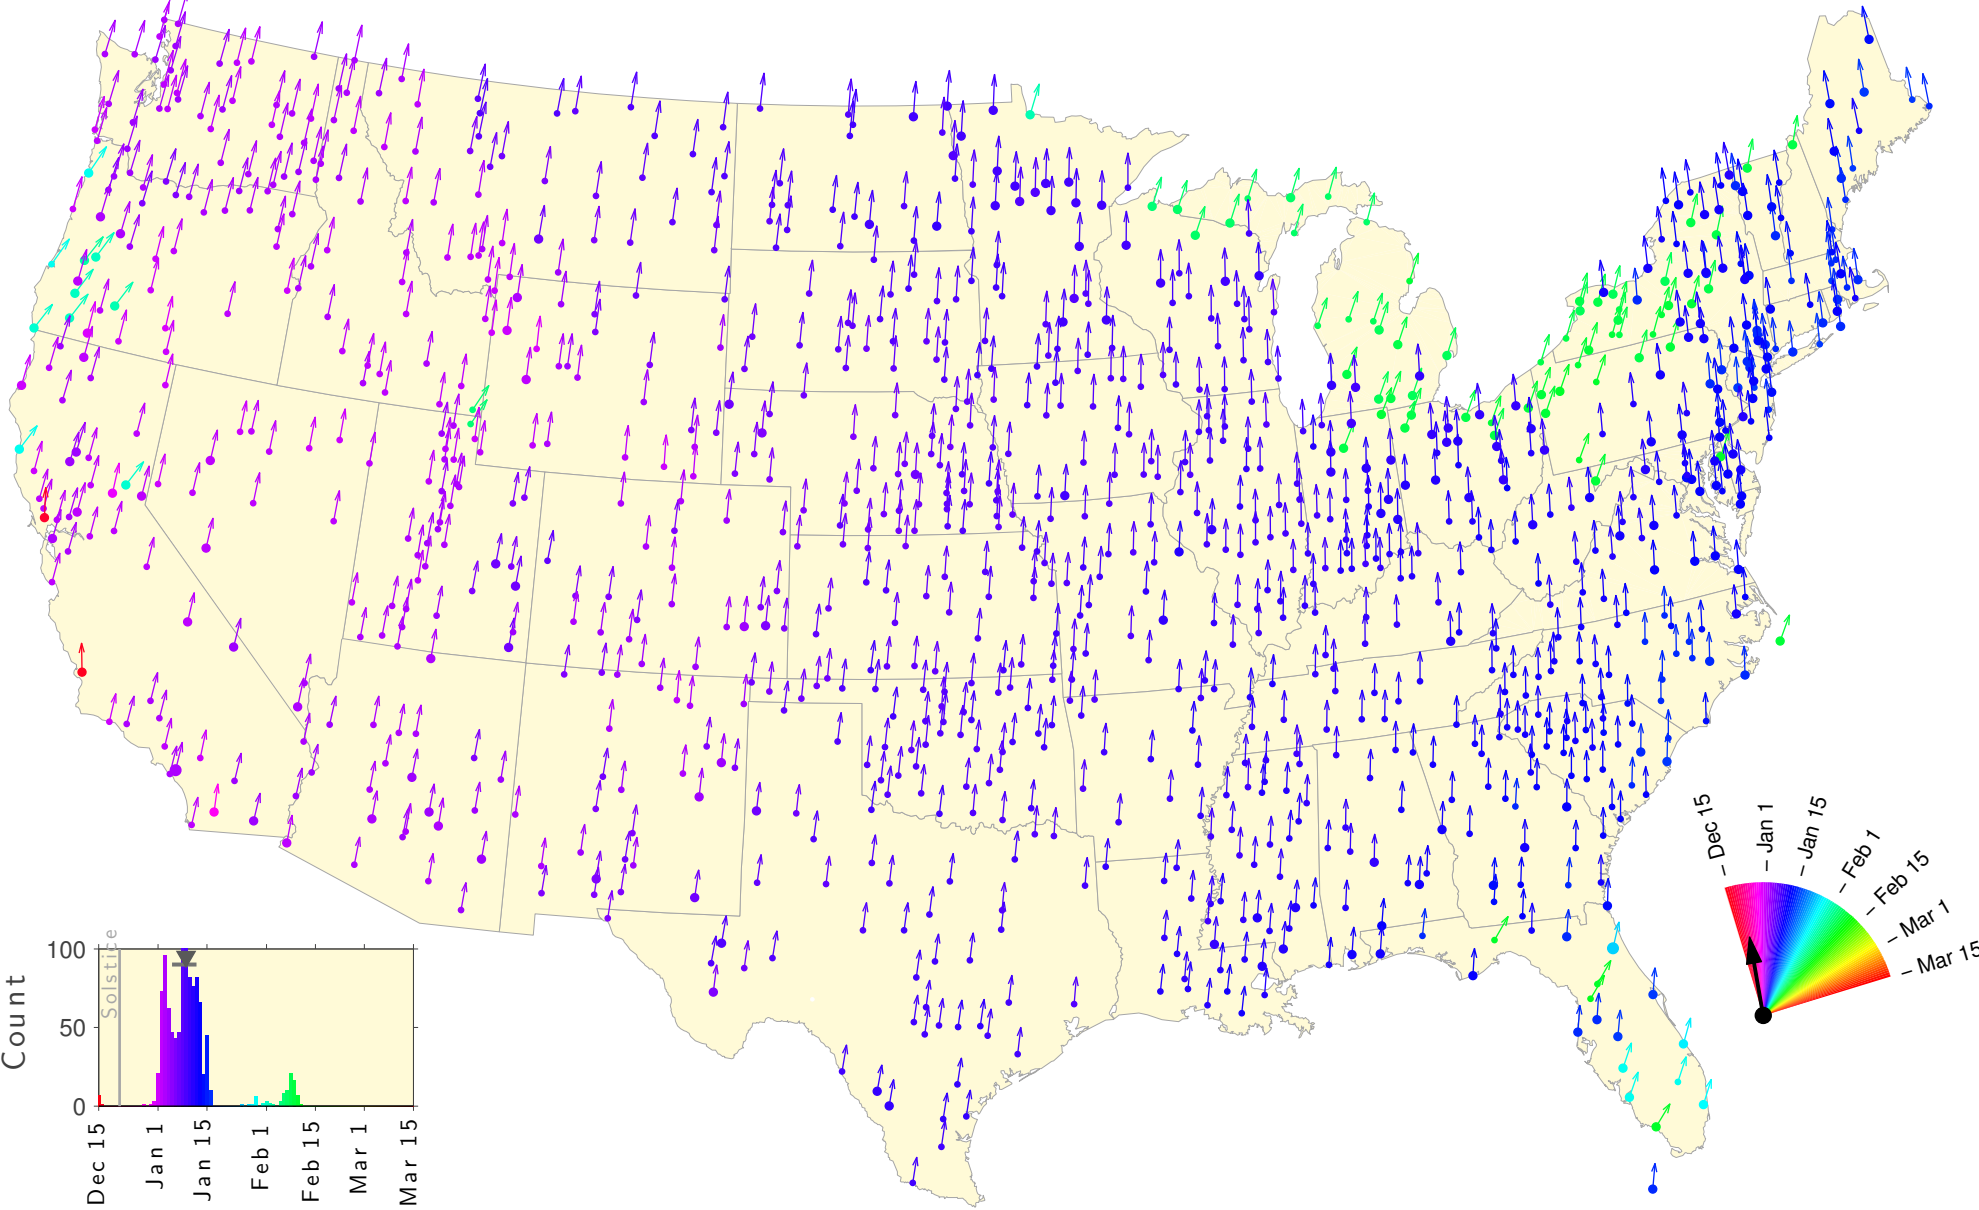

Winter Teletherm—25 year estimates: 1957 to 1981

Winter Teletherm—25 year estimates: 1958 to 1982

Winter Teletherm—25 year estimates: 1959 to 1983

Winter Teletherm—25 year estimates: 1960 to 1984

Winter Teletherm—25 year estimates: 1961 to 1985

Winter Teletherm—25 year estimates: 1962 to 1986

Winter Teletherm—25 year estimates: 1963 to 1987

Winter Teletherm—25 year estimates: 1964 to 1988

Winter Teletherm—25 year estimates: 1965 to 1989

Winter Teletherm—25 year estimates: 1966 to 1990

Winter Teletherm—25 year estimates: 1967 to 1991

Winter Teletherm—25 year estimates: 1968 to 1992

Winter Teletherm—25 year estimates: 1969 to 1993

Winter Teletherm—25 year estimates: 1970 to 1994

Winter Teletherm—25 year estimates: 1971 to 1995

Winter Teletherm—25 year estimates: 1972 to 1996

Winter Teletherm—25 year estimates: 1973 to 1997

Winter Teletherm—25 year estimates: 1974 to 1998

Winter Teletherm—25 year estimates: 1975 to 1999

Winter Teletherm—25 year estimates: 1976 to 2000