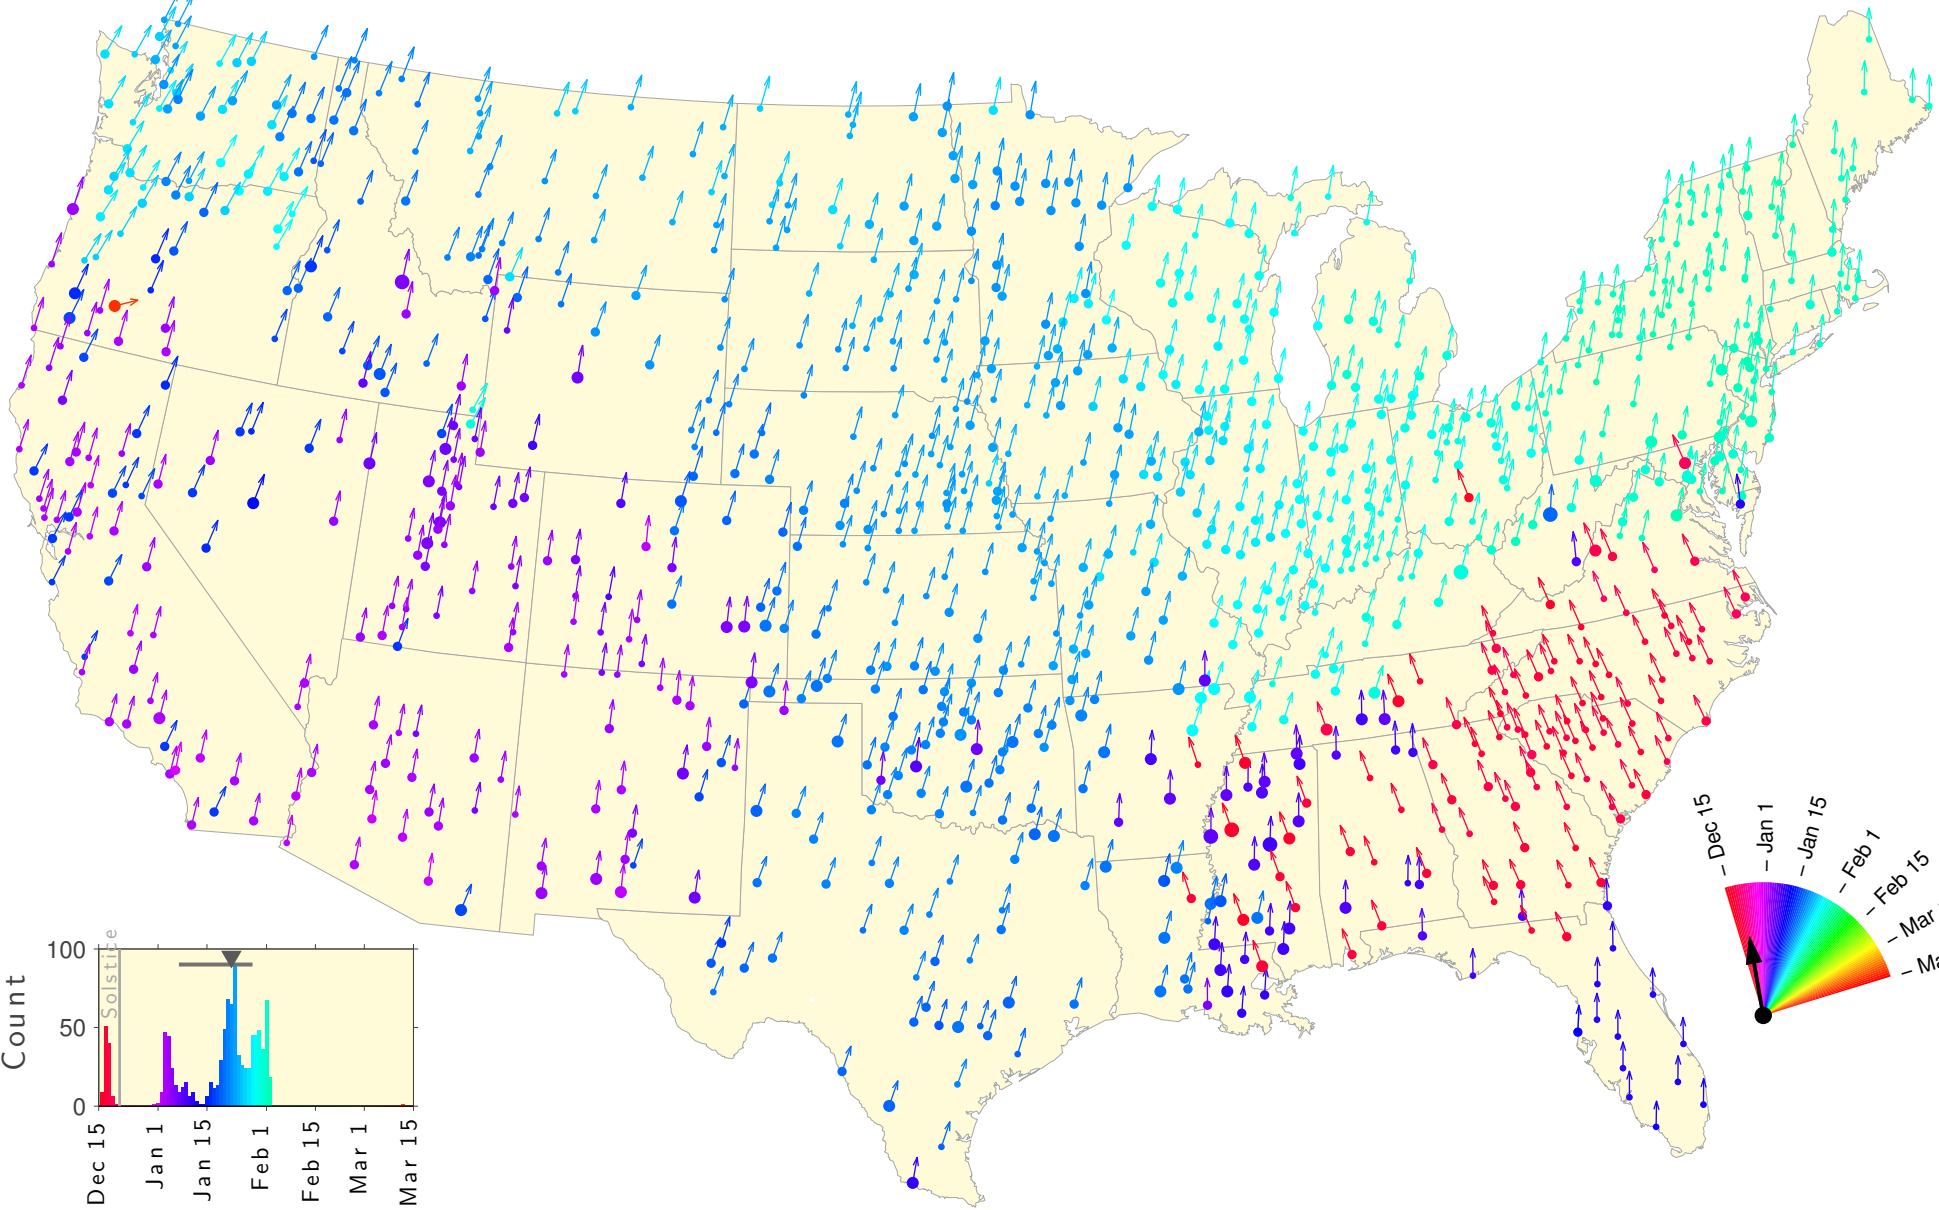

Winter Teletherm—25 year estimates: 1922 to 1946

Winter Teletherm—25 year estimates: 1923 to 1947

Winter Teletherm—25 year estimates: 1924 to 1948

Winter Teletherm—25 year estimates: 1925 to 1949

Winter Teletherm—25 year estimates: 1926 to 1950

Winter Teletherm—25 year estimates: 1927 to 1951

Winter Teletherm—25 year estimates: 1928 to 1952

Winter Teletherm—25 year estimates: 1929 to 1953

Winter Teletherm—25 year estimates: 1930 to 1954

Winter Teletherm—25 year estimates: 1931 to 1955

Winter Teletherm—25 year estimates: 1932 to 1956

Winter Teletherm—25 year estimates: 1933 to 1957

Winter Teletherm—25 year estimates: 1934 to 1958

Winter Teletherm—25 year estimates: 1935 to 1959

Winter Teletherm—25 year estimates: 1936 to 1960

Winter Teletherm—25 year estimates: 1937 to 1961

Winter Teletherm—25 year estimates: 1938 to 1962

Winter Teletherm—25 year estimates: 1939 to 1963

Winter Teletherm—25 year estimates: 1940 to 1964

Winter Teletherm—25 year estimates: 1941 to 1965