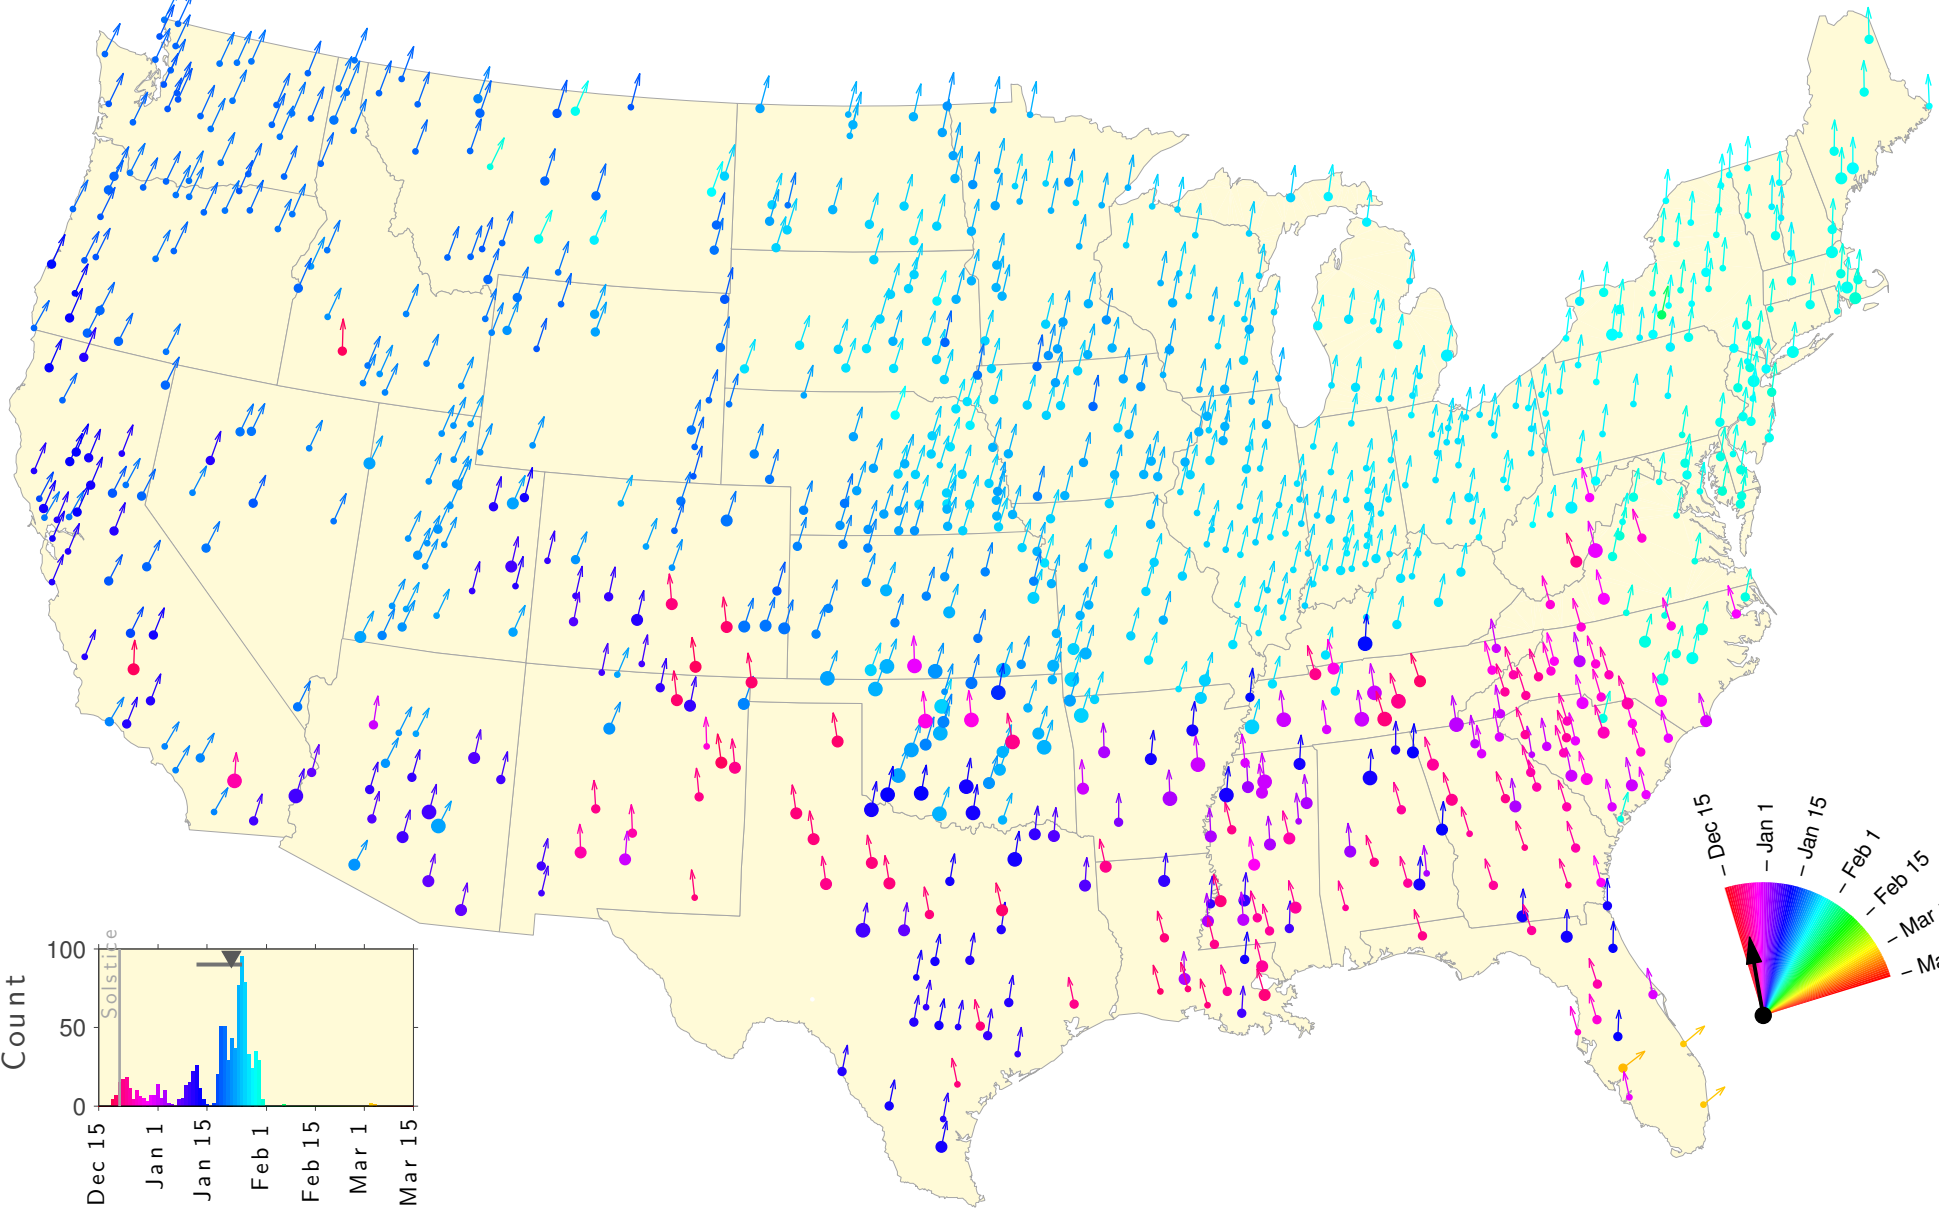

Winter Teletherm—25 year estimates: 1912 to 1936

Winter Teletherm—25 year estimates: 1913 to 1937

Winter Teletherm—25 year estimates: 1914 to 1938

Winter Teletherm—25 year estimates: 1915 to 1939

Winter Teletherm—25 year estimates: 1916 to 1940

Winter Teletherm—25 year estimates: 1917 to 1941

Winter Teletherm—25 year estimates: 1918 to 1942

Winter Teletherm—25 year estimates: 1919 to 1943

Winter Teletherm—25 year estimates: 1920 to 1944

Winter Teletherm—25 year estimates: 1921 to 1945

Winter Teletherm—25 year estimates: 1922 to 1946

Winter Teletherm—25 year estimates: 1923 to 1947

Winter Teletherm—25 year estimates: 1924 to 1948

Winter Teletherm—25 year estimates: 1925 to 1949

Winter Teletherm—25 year estimates: 1926 to 1950

Winter Teletherm—25 year estimates: 1927 to 1951

Winter Teletherm—25 year estimates: 1928 to 1952

Winter Teletherm—25 year estimates: 1929 to 1953

Winter Teletherm—25 year estimates: 1930 to 1954

Winter Teletherm—25 year estimates: 1931 to 1955