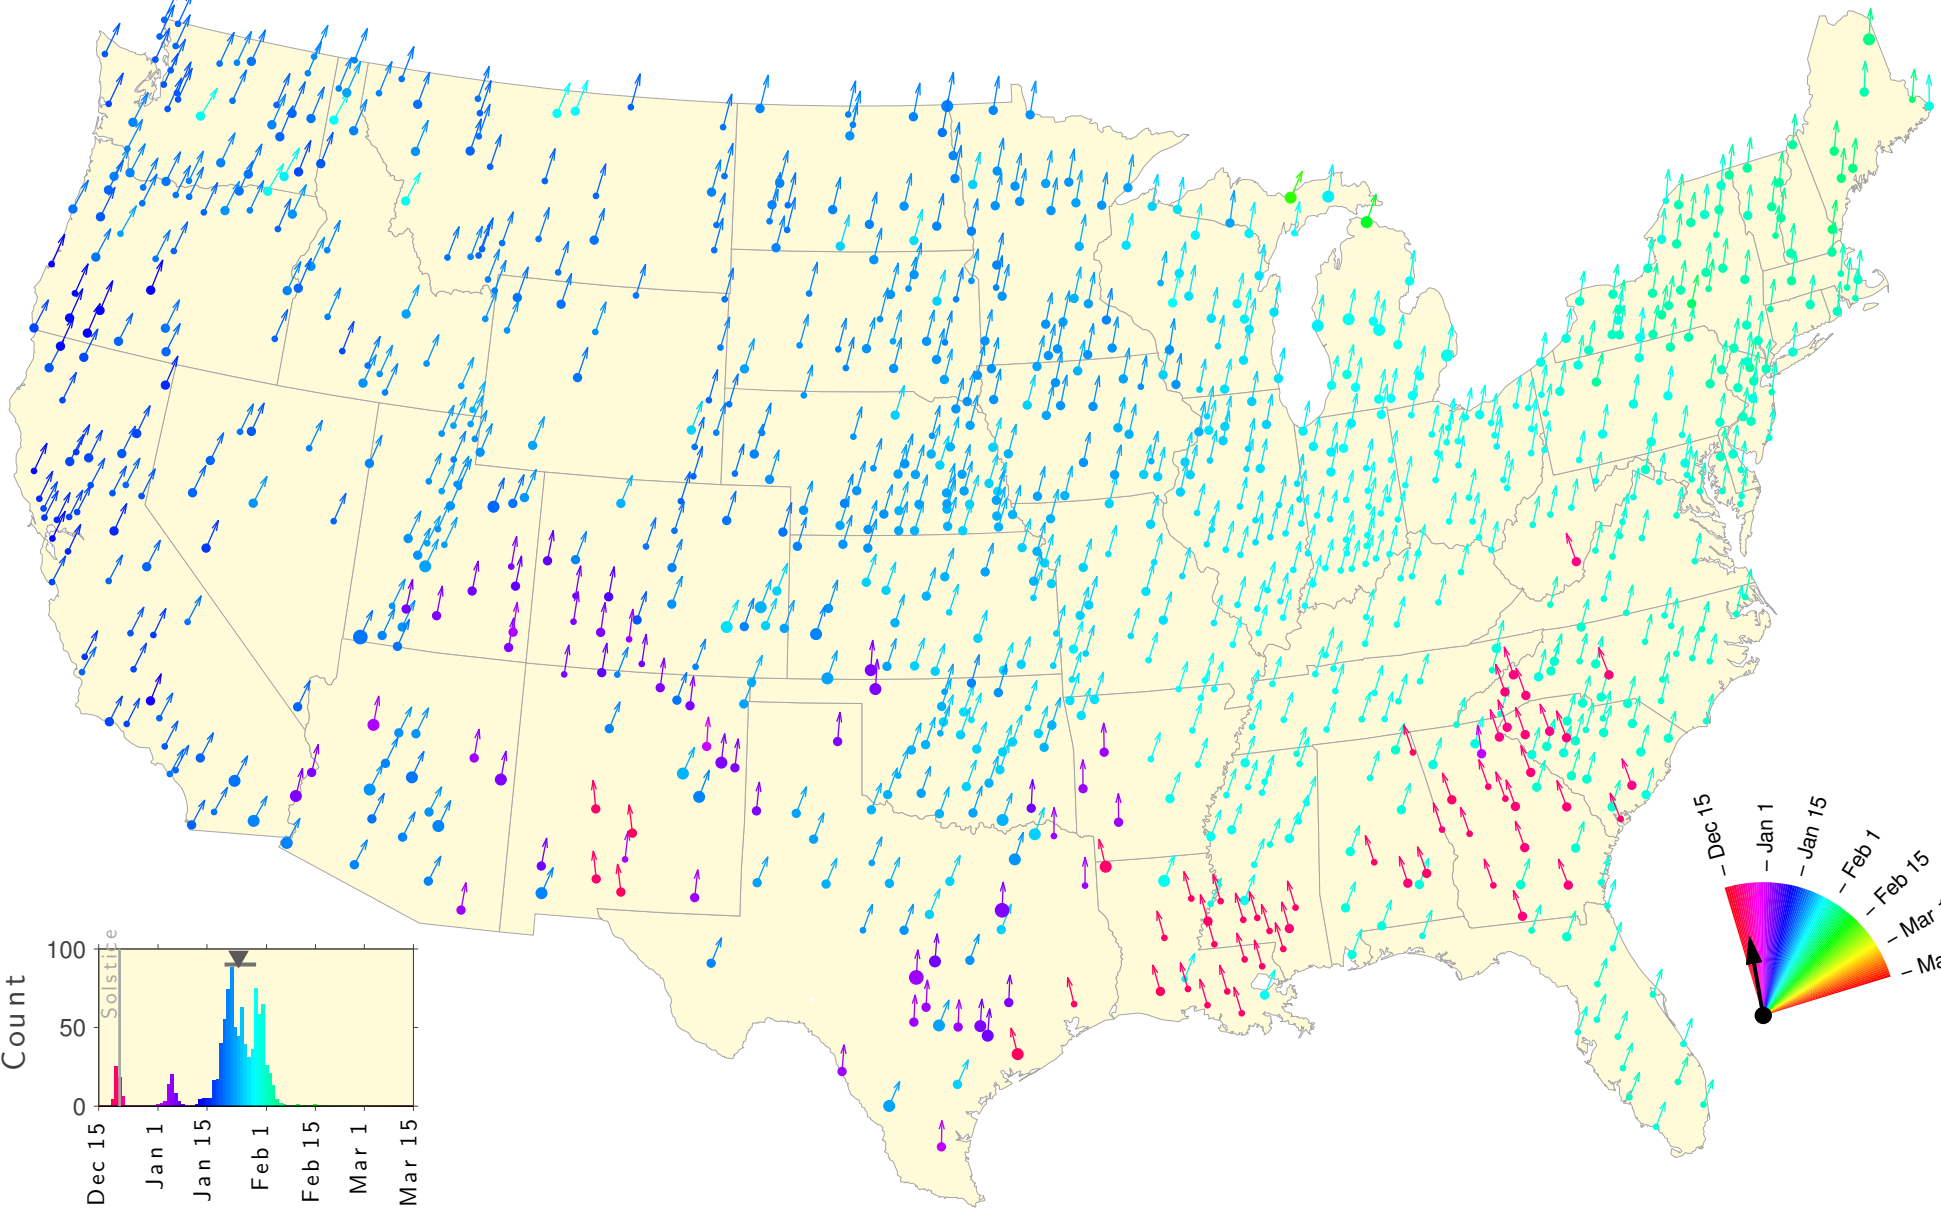

Winter Teletherm—25 year estimates: 1912 to 1936

Winter Teletherm—25 year estimates: 1913 to 1937

Winter Teletherm—25 year estimates: 1914 to 1938

Winter Teletherm—25 year estimates: 1915 to 1939

Winter Teletherm—25 year estimates: 1916 to 1940

Winter Teletherm—25 year estimates: 1917 to 1941

Winter Teletherm—25 year estimates: 1918 to 1942

Winter Teletherm—25 year estimates: 1919 to 1943

Winter Teletherm—25 year estimates: 1920 to 1944

Winter Teletherm—25 year estimates: 1921 to 1945

Winter Teletherm—25 year estimates: 1922 to 1946

Winter Teletherm—25 year estimates: 1923 to 1947

Winter Teletherm—25 year estimates: 1924 to 1948

Winter Teletherm—25 year estimates: 1925 to 1949

Winter Teletherm—25 year estimates: 1926 to 1950

Winter Teletherm—25 year estimates: 1927 to 1951

Winter Teletherm—25 year estimates: 1928 to 1952

Winter Teletherm—25 year estimates: 1929 to 1953

Winter Teletherm—25 year estimates: 1930 to 1954

Winter Teletherm—25 year estimates: 1931 to 1955