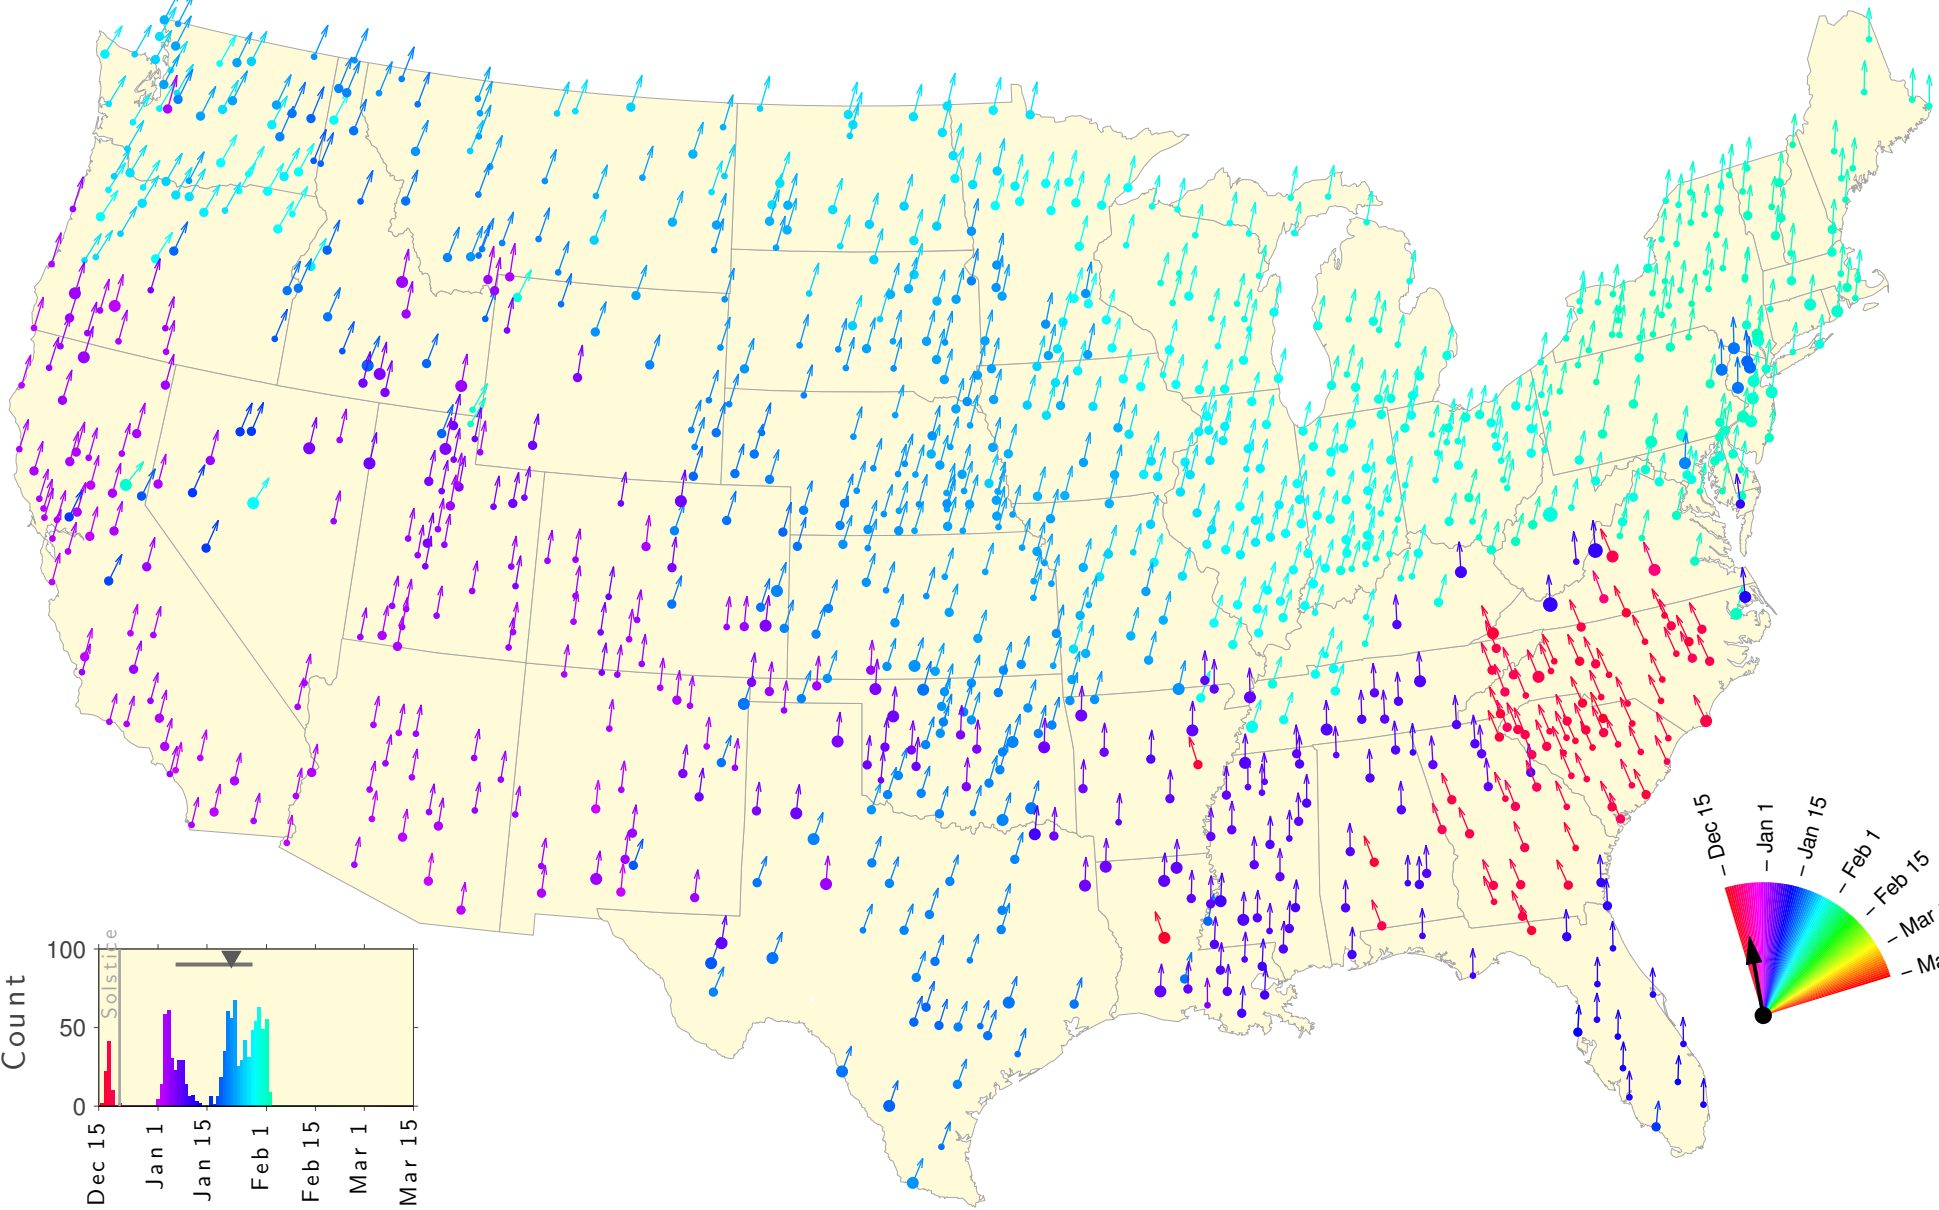

Winter Teletherm—25 year estimates: 1922 to 1946

Winter Teletherm—25 year estimates: 1923 to 1947

Winter Teletherm—25 year estimates: 1924 to 1948

Winter Teletherm—25 year estimates: 1925 to 1949

Winter Teletherm—25 year estimates: 1926 to 1950

Winter Teletherm—25 year estimates: 1927 to 1951

Winter Teletherm—25 year estimates: 1928 to 1952

Winter Teletherm—25 year estimates: 1929 to 1953

Winter Teletherm—25 year estimates: 1930 to 1954

Winter Teletherm—25 year estimates: 1931 to 1955

Winter Teletherm—25 year estimates: 1932 to 1956

Winter Teletherm—25 year estimates: 1933 to 1957

Winter Teletherm—25 year estimates: 1934 to 1958

Winter Teletherm—25 year estimates: 1935 to 1959

Winter Teletherm—25 year estimates: 1936 to 1960

Winter Teletherm—25 year estimates: 1937 to 1961

Winter Teletherm—25 year estimates: 1938 to 1962

Winter Teletherm—25 year estimates: 1939 to 1963

Winter Teletherm—25 year estimates: 1940 to 1964

Winter Teletherm—25 year estimates: 1941 to 1965