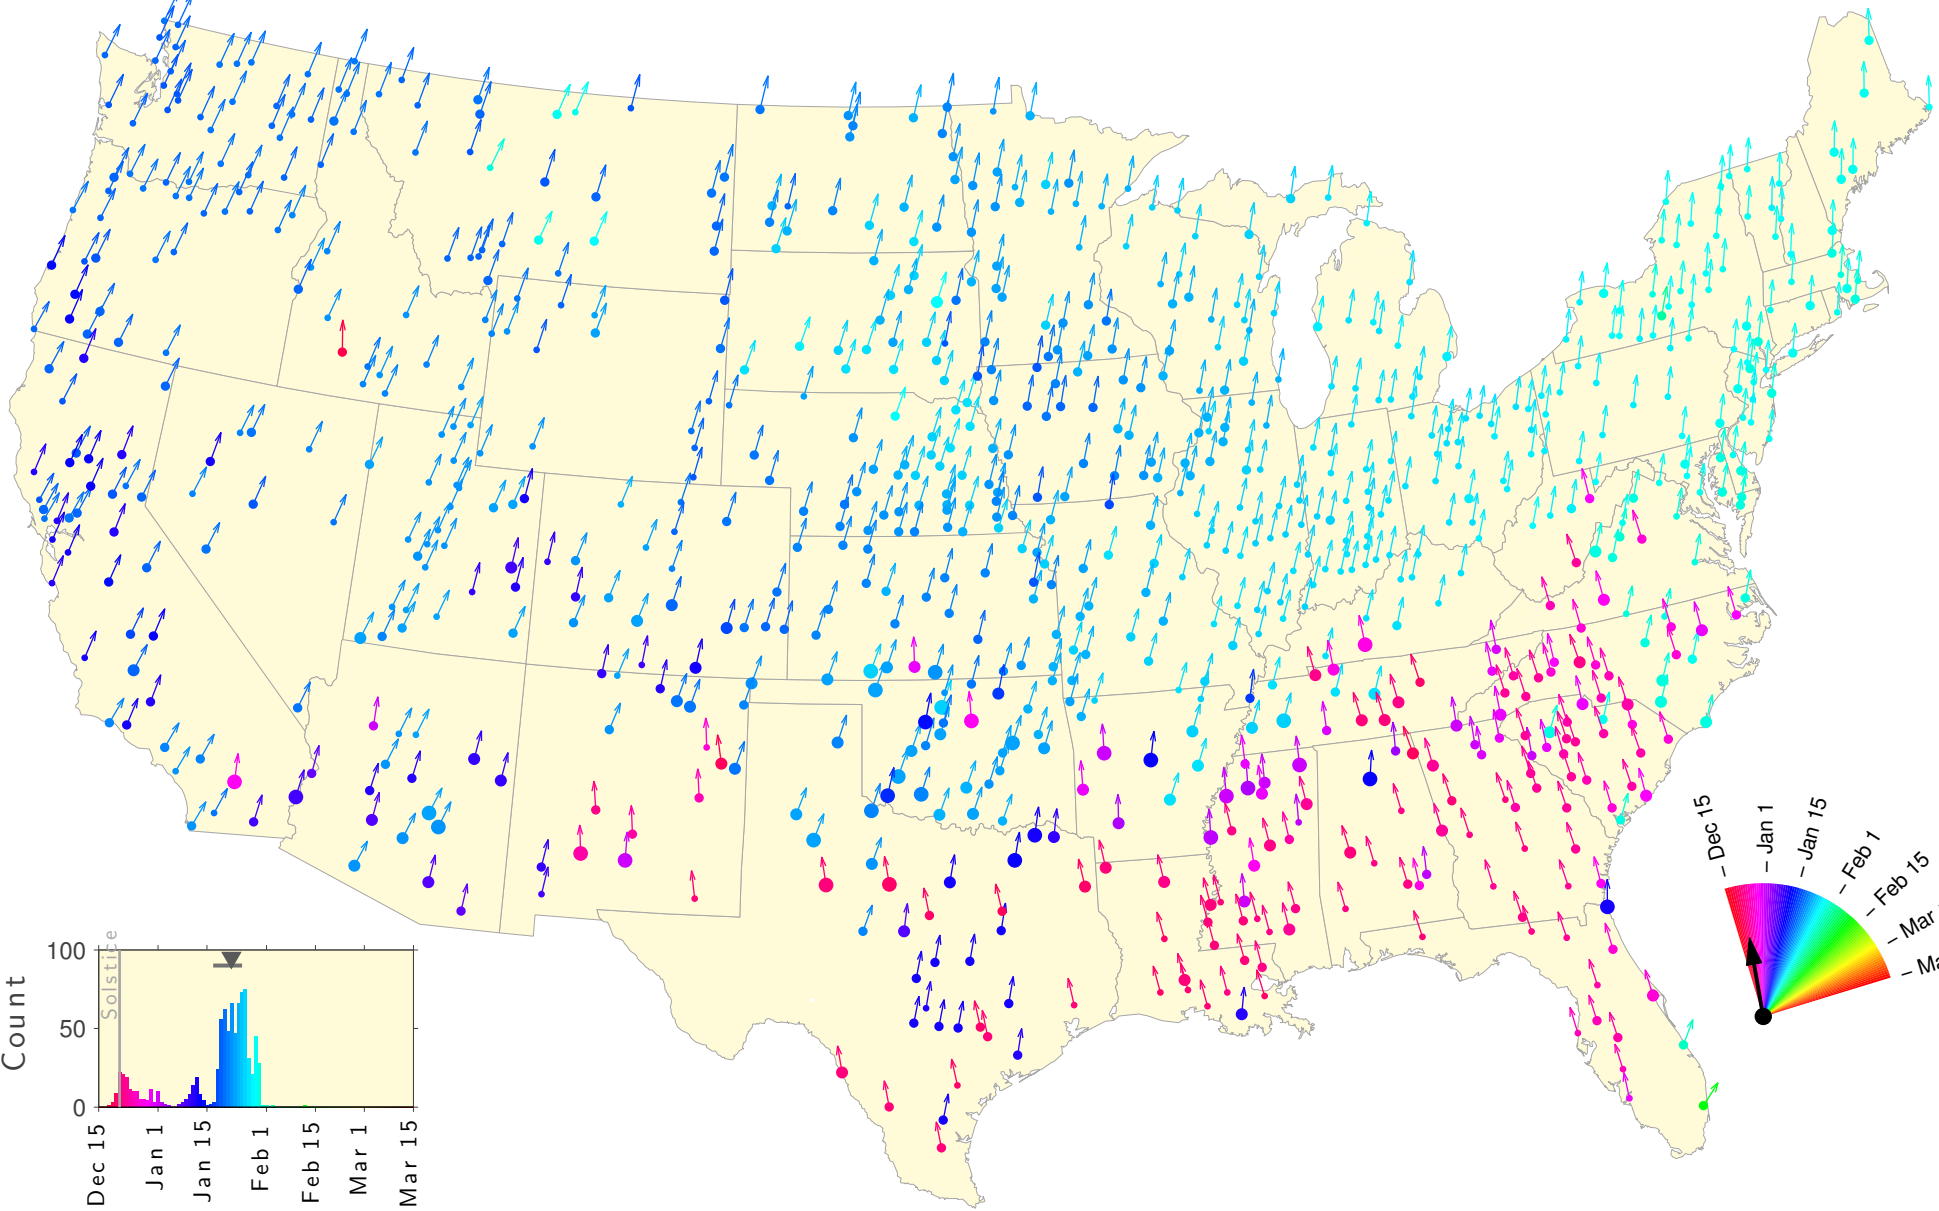

Winter Teletherm—25 year estimates: 1912 to 1936

Winter Teletherm—25 year estimates: 1913 to 1937

Winter Teletherm—25 year estimates: 1914 to 1938

Winter Teletherm—25 year estimates: 1915 to 1939

Winter Teletherm—25 year estimates: 1916 to 1940

Winter Teletherm—25 year estimates: 1917 to 1941

Winter Teletherm—25 year estimates: 1918 to 1942

Winter Teletherm—25 year estimates: 1919 to 1943

Winter Teletherm—25 year estimates: 1920 to 1944

Winter Teletherm—25 year estimates: 1921 to 1945

Winter Teletherm—25 year estimates: 1922 to 1946

Winter Teletherm—25 year estimates: 1923 to 1947

Winter Teletherm—25 year estimates: 1924 to 1948

Winter Teletherm—25 year estimates: 1925 to 1949

Winter Teletherm—25 year estimates: 1926 to 1950

Winter Teletherm—25 year estimates: 1927 to 1951

Winter Teletherm—25 year estimates: 1928 to 1952

Winter Teletherm—25 year estimates: 1929 to 1953

Winter Teletherm—25 year estimates: 1930 to 1954

Winter Teletherm—25 year estimates: 1931 to 1955