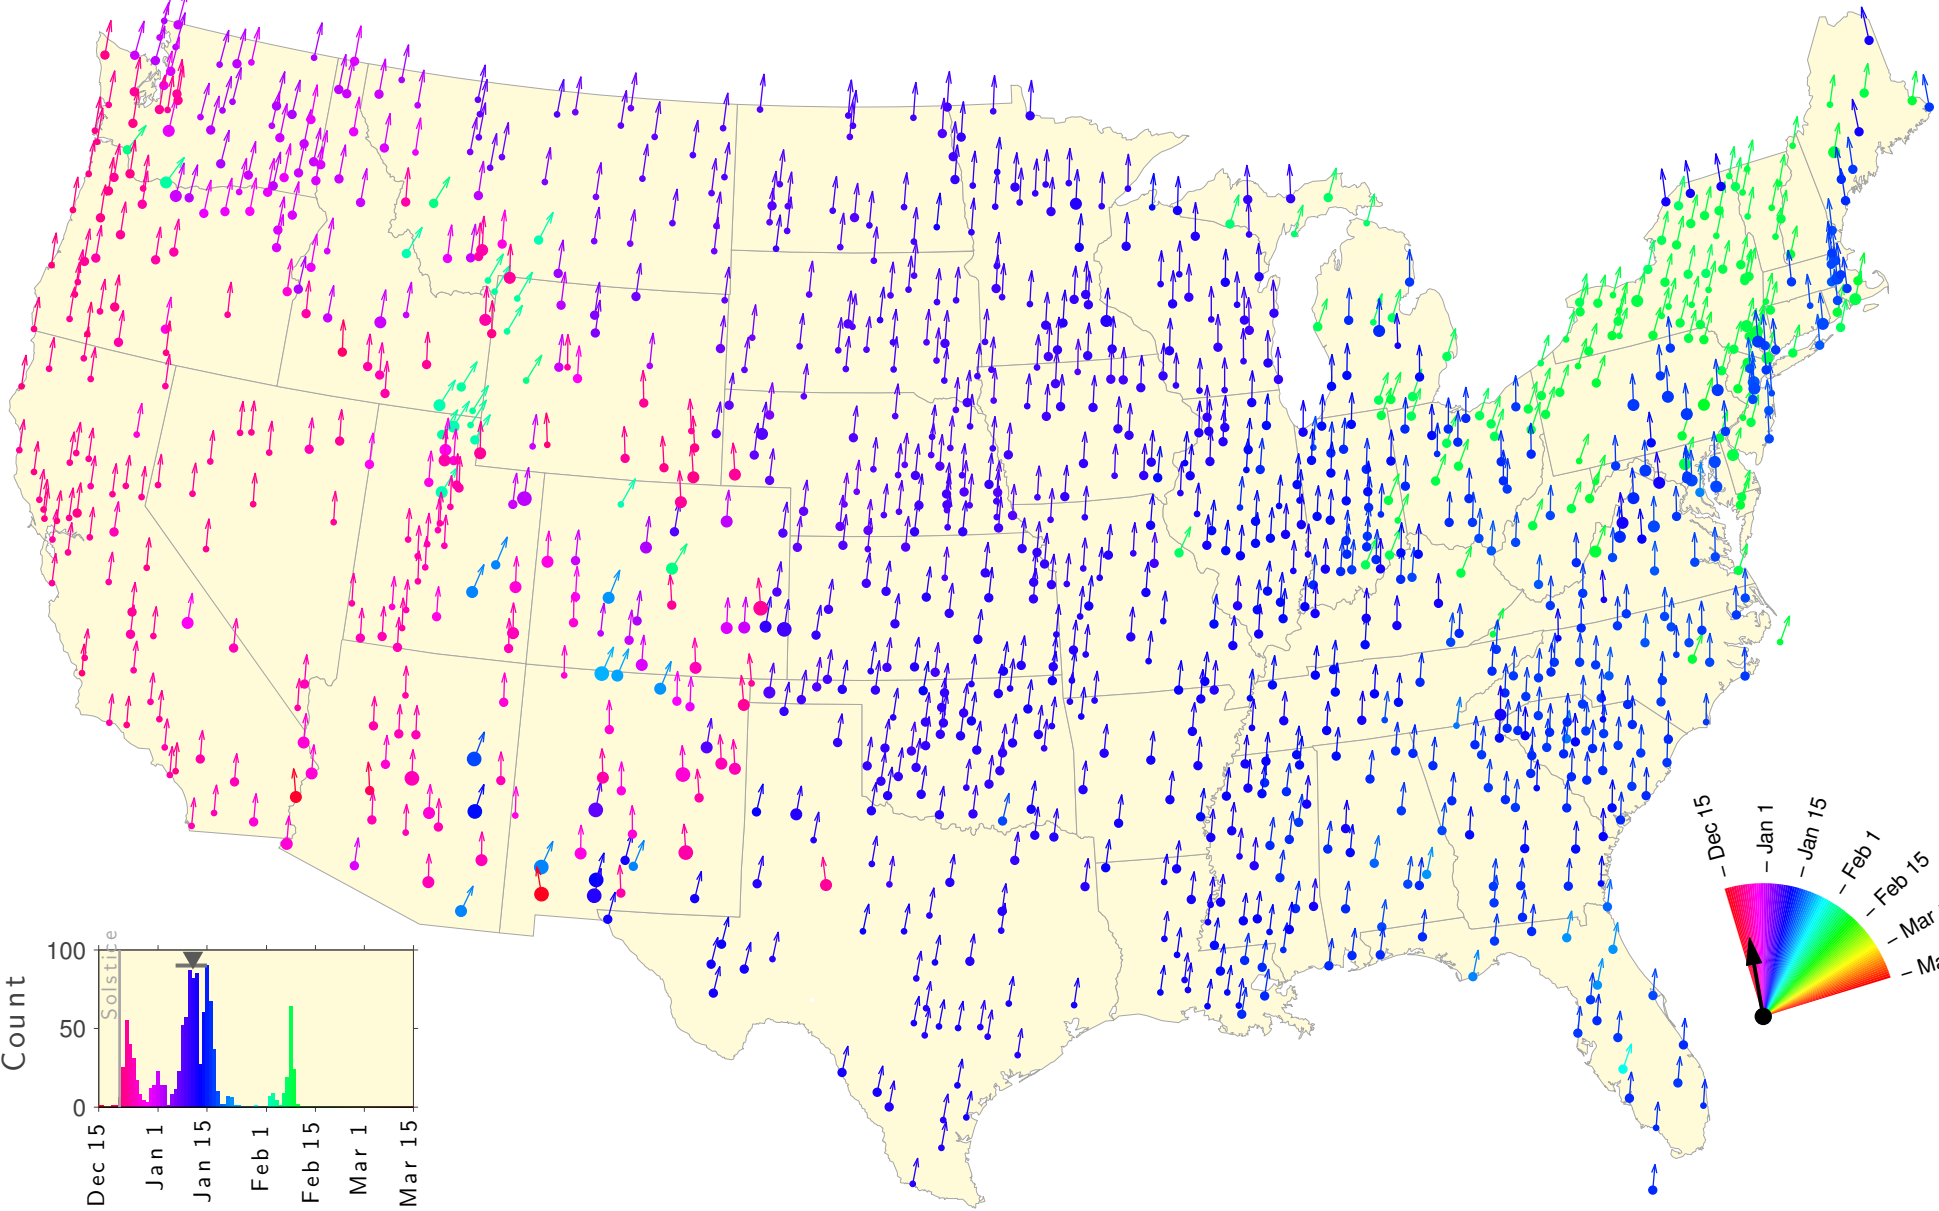

Winter Teletherm—25 year estimates: 1962 to 1986

Winter Teletherm—25 year estimates: 1963 to 1987

Winter Teletherm—25 year estimates: 1964 to 1988

Winter Teletherm—25 year estimates: 1965 to 1989

Winter Teletherm—25 year estimates: 1966 to 1990

Winter Teletherm—25 year estimates: 1967 to 1991

Winter Teletherm—25 year estimates: 1968 to 1992

Winter Teletherm—25 year estimates: 1969 to 1993

Winter Teletherm—25 year estimates: 1970 to 1994

Winter Teletherm—25 year estimates: 1971 to 1995

Winter Teletherm—25 year estimates: 1972 to 1996

Winter Teletherm—25 year estimates: 1973 to 1997

Winter Teletherm—25 year estimates: 1974 to 1998

Winter Teletherm—25 year estimates: 1975 to 1999

Winter Teletherm—25 year estimates: 1976 to 2000