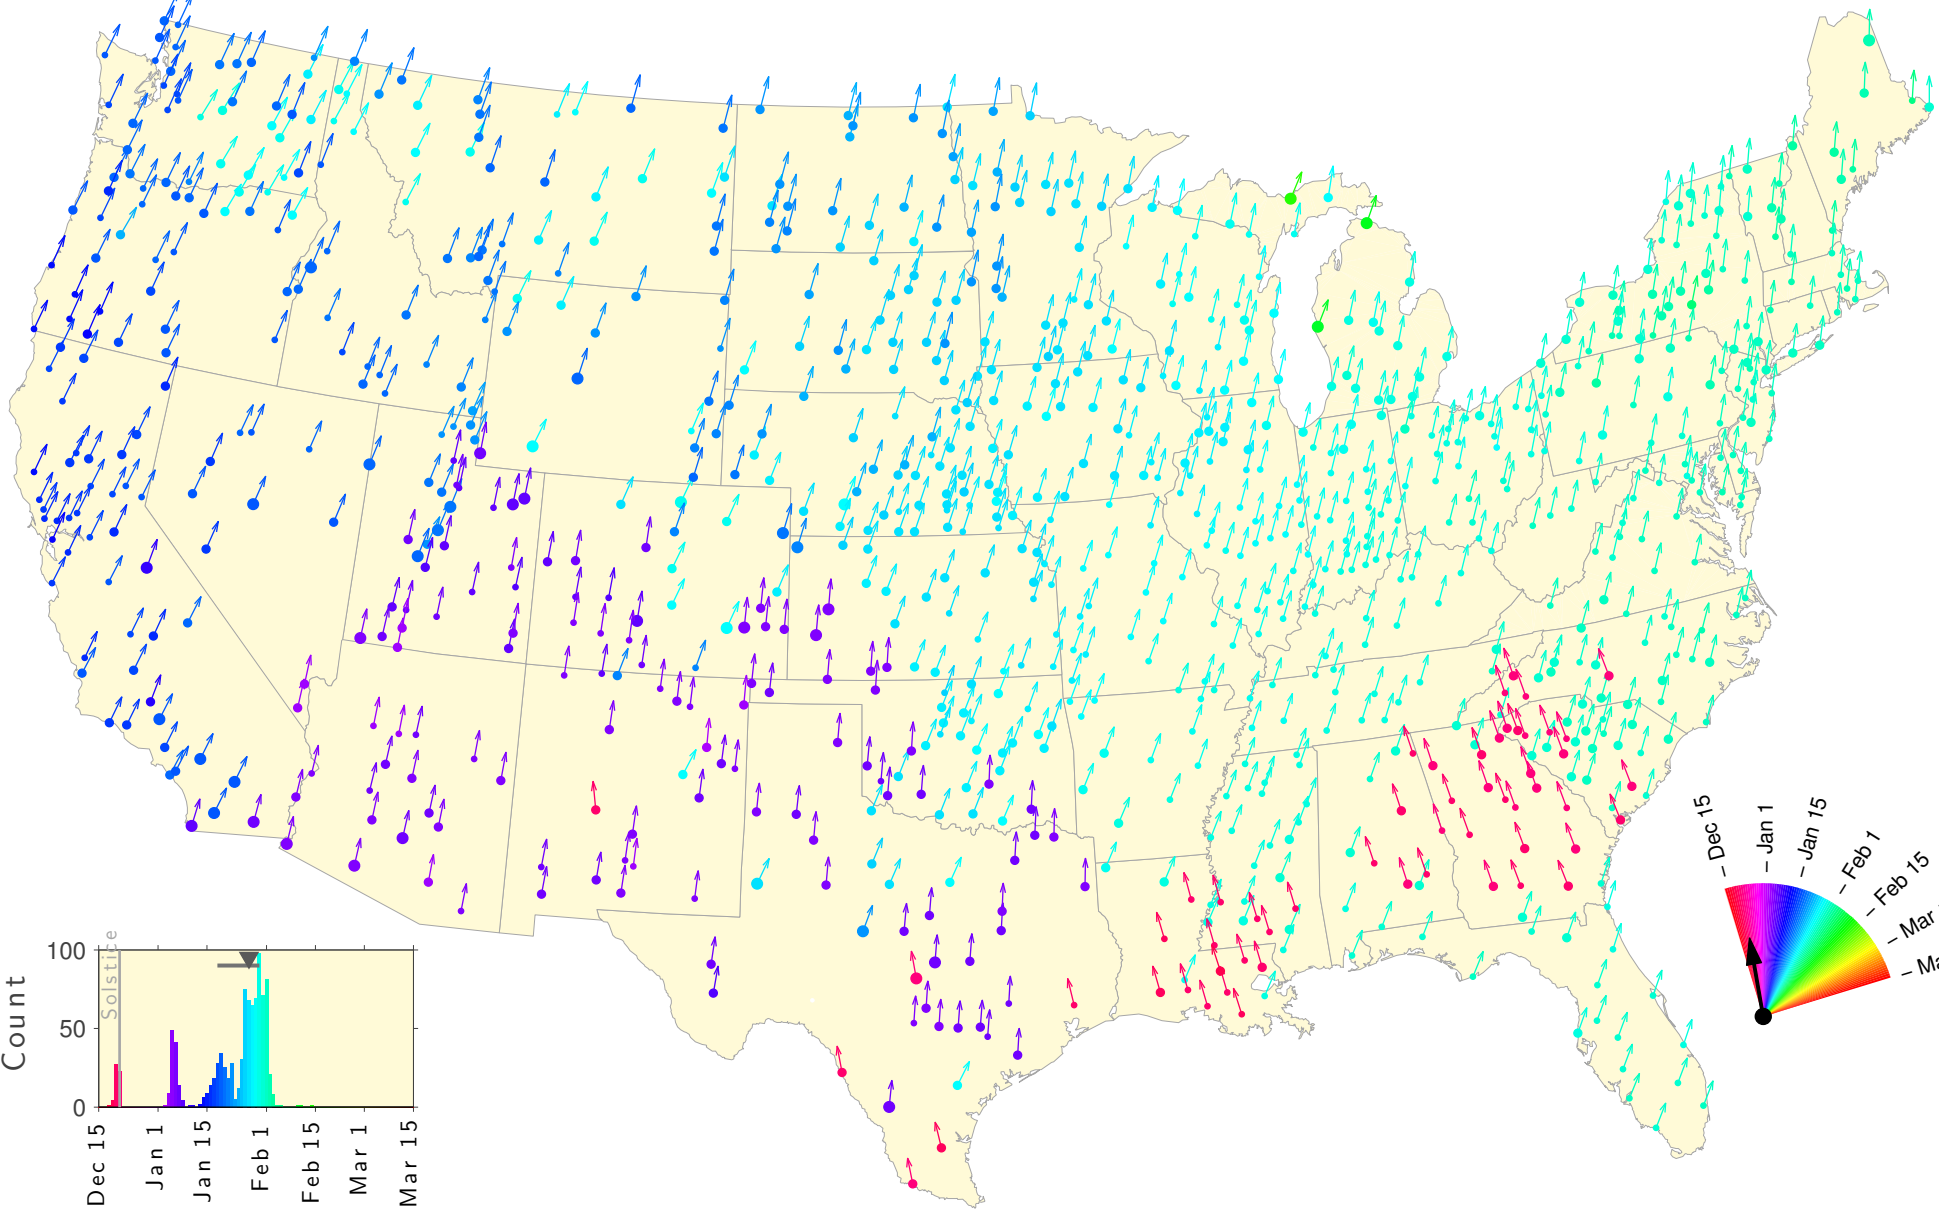

Winter Teletherm—25 year estimates: 1912 to 1936

Winter Teletherm—25 year estimates: 1913 to 1937

Winter Teletherm—25 year estimates: 1914 to 1938

Winter Teletherm—25 year estimates: 1915 to 1939

Winter Teletherm—25 year estimates: 1916 to 1940

Winter Teletherm—25 year estimates: 1917 to 1941

Winter Teletherm—25 year estimates: 1918 to 1942

Winter Teletherm—25 year estimates: 1919 to 1943

Winter Teletherm—25 year estimates: 1920 to 1944

Winter Teletherm—25 year estimates: 1921 to 1945

Winter Teletherm—25 year estimates: 1922 to 1946

Winter Teletherm—25 year estimates: 1923 to 1947

Winter Teletherm—25 year estimates: 1924 to 1948

Winter Teletherm—25 year estimates: 1925 to 1949

Winter Teletherm—25 year estimates: 1926 to 1950

Winter Teletherm—25 year estimates: 1927 to 1951

Winter Teletherm—25 year estimates: 1928 to 1952

Winter Teletherm—25 year estimates: 1929 to 1953

Winter Teletherm—25 year estimates: 1930 to 1954

Winter Teletherm—25 year estimates: 1931 to 1955