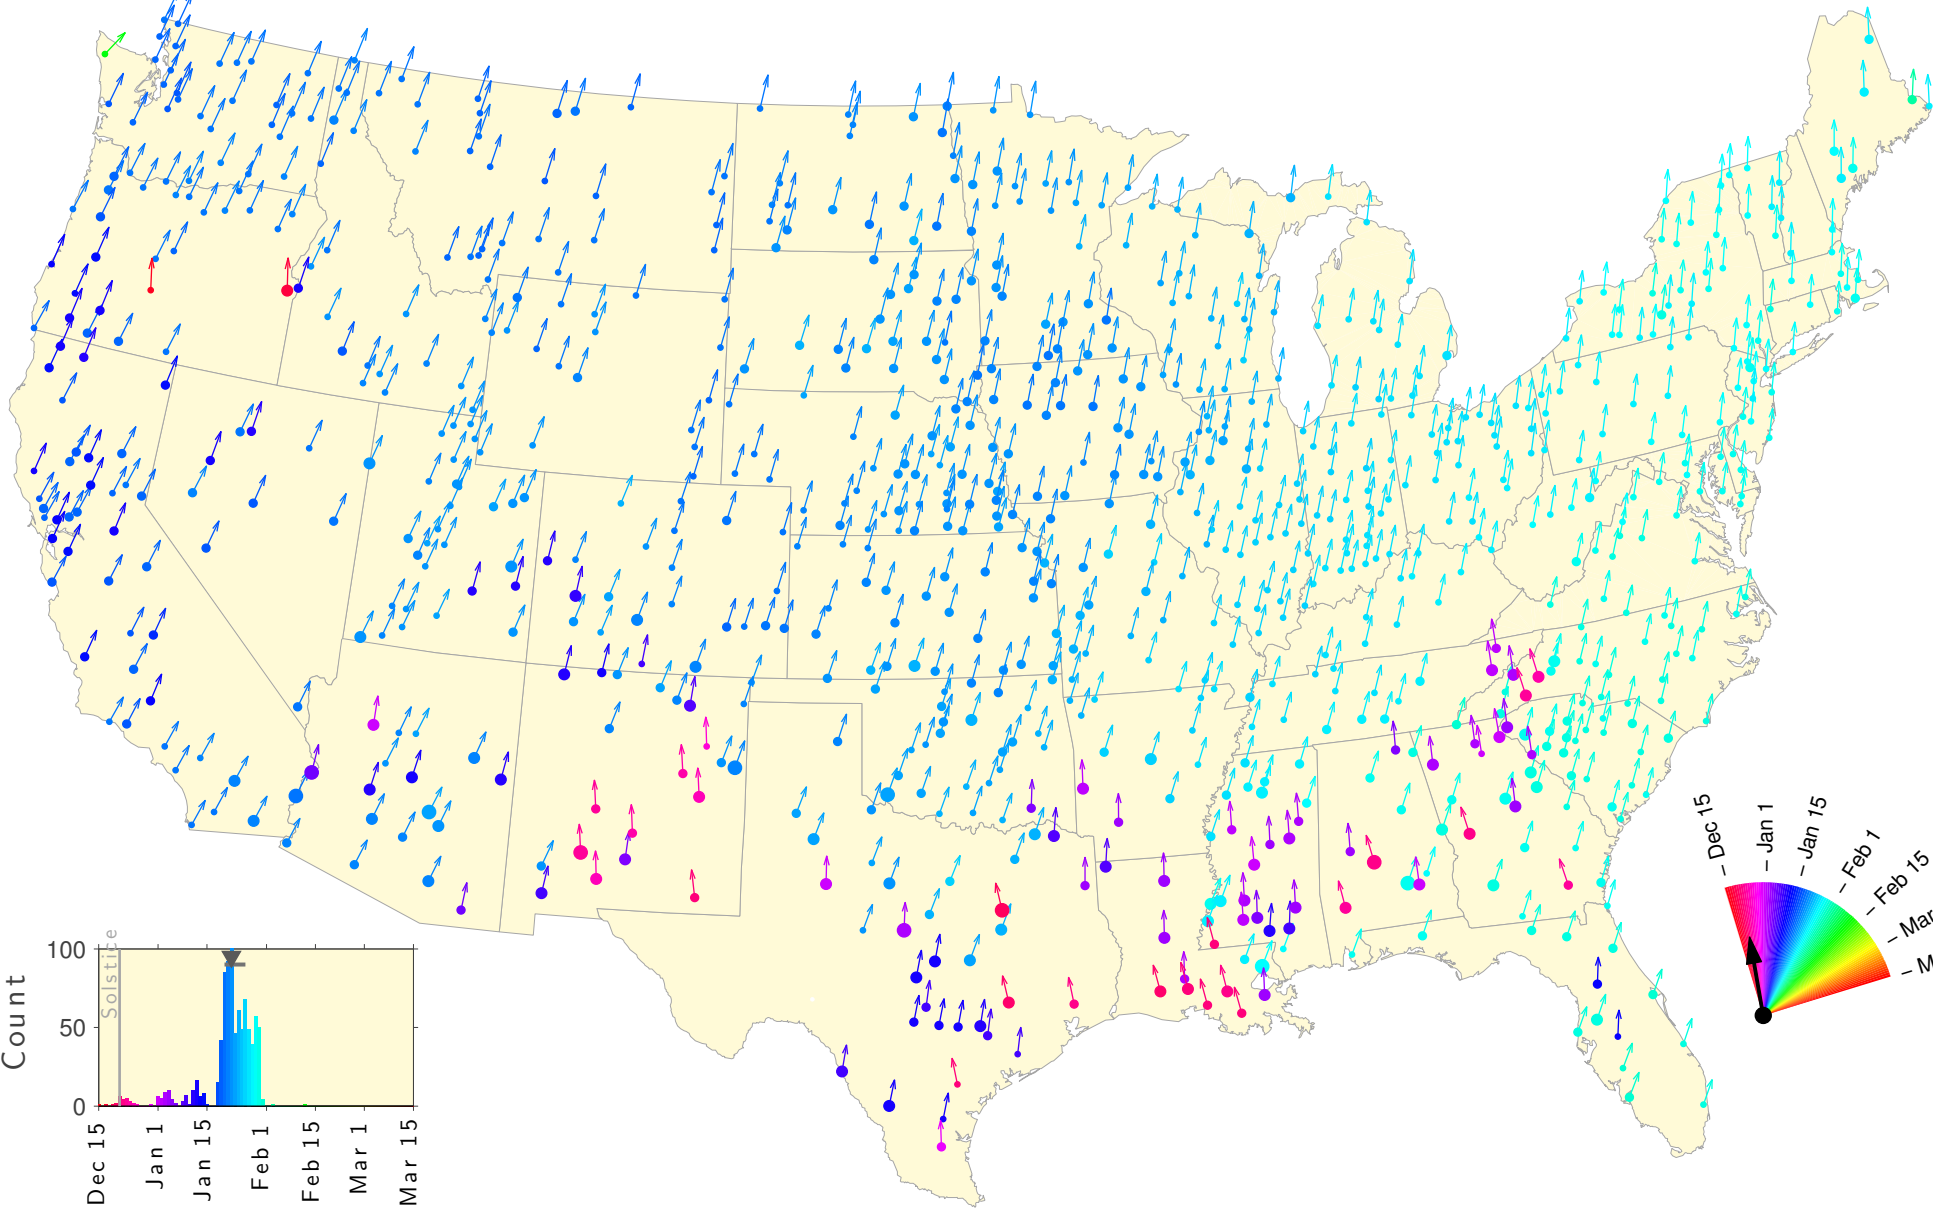

Winter Teletherm—25 year estimates: 1912 to 1936

Winter Teletherm—25 year estimates: 1913 to 1937

Winter Teletherm—25 year estimates: 1914 to 1938

Winter Teletherm—25 year estimates: 1915 to 1939

Winter Teletherm—25 year estimates: 1916 to 1940

Winter Teletherm—25 year estimates: 1917 to 1941

Winter Teletherm—25 year estimates: 1918 to 1942

Winter Teletherm—25 year estimates: 1919 to 1943

Winter Teletherm—25 year estimates: 1920 to 1944

Winter Teletherm—25 year estimates: 1921 to 1945

Winter Teletherm—25 year estimates: 1922 to 1946

Winter Teletherm—25 year estimates: 1923 to 1947

Winter Teletherm—25 year estimates: 1924 to 1948

Winter Teletherm—25 year estimates: 1925 to 1949

Winter Teletherm—25 year estimates: 1926 to 1950

Winter Teletherm—25 year estimates: 1927 to 1951

Winter Teletherm—25 year estimates: 1928 to 1952

Winter Teletherm—25 year estimates: 1929 to 1953

Winter Teletherm—25 year estimates: 1930 to 1954

Winter Teletherm—25 year estimates: 1931 to 1955