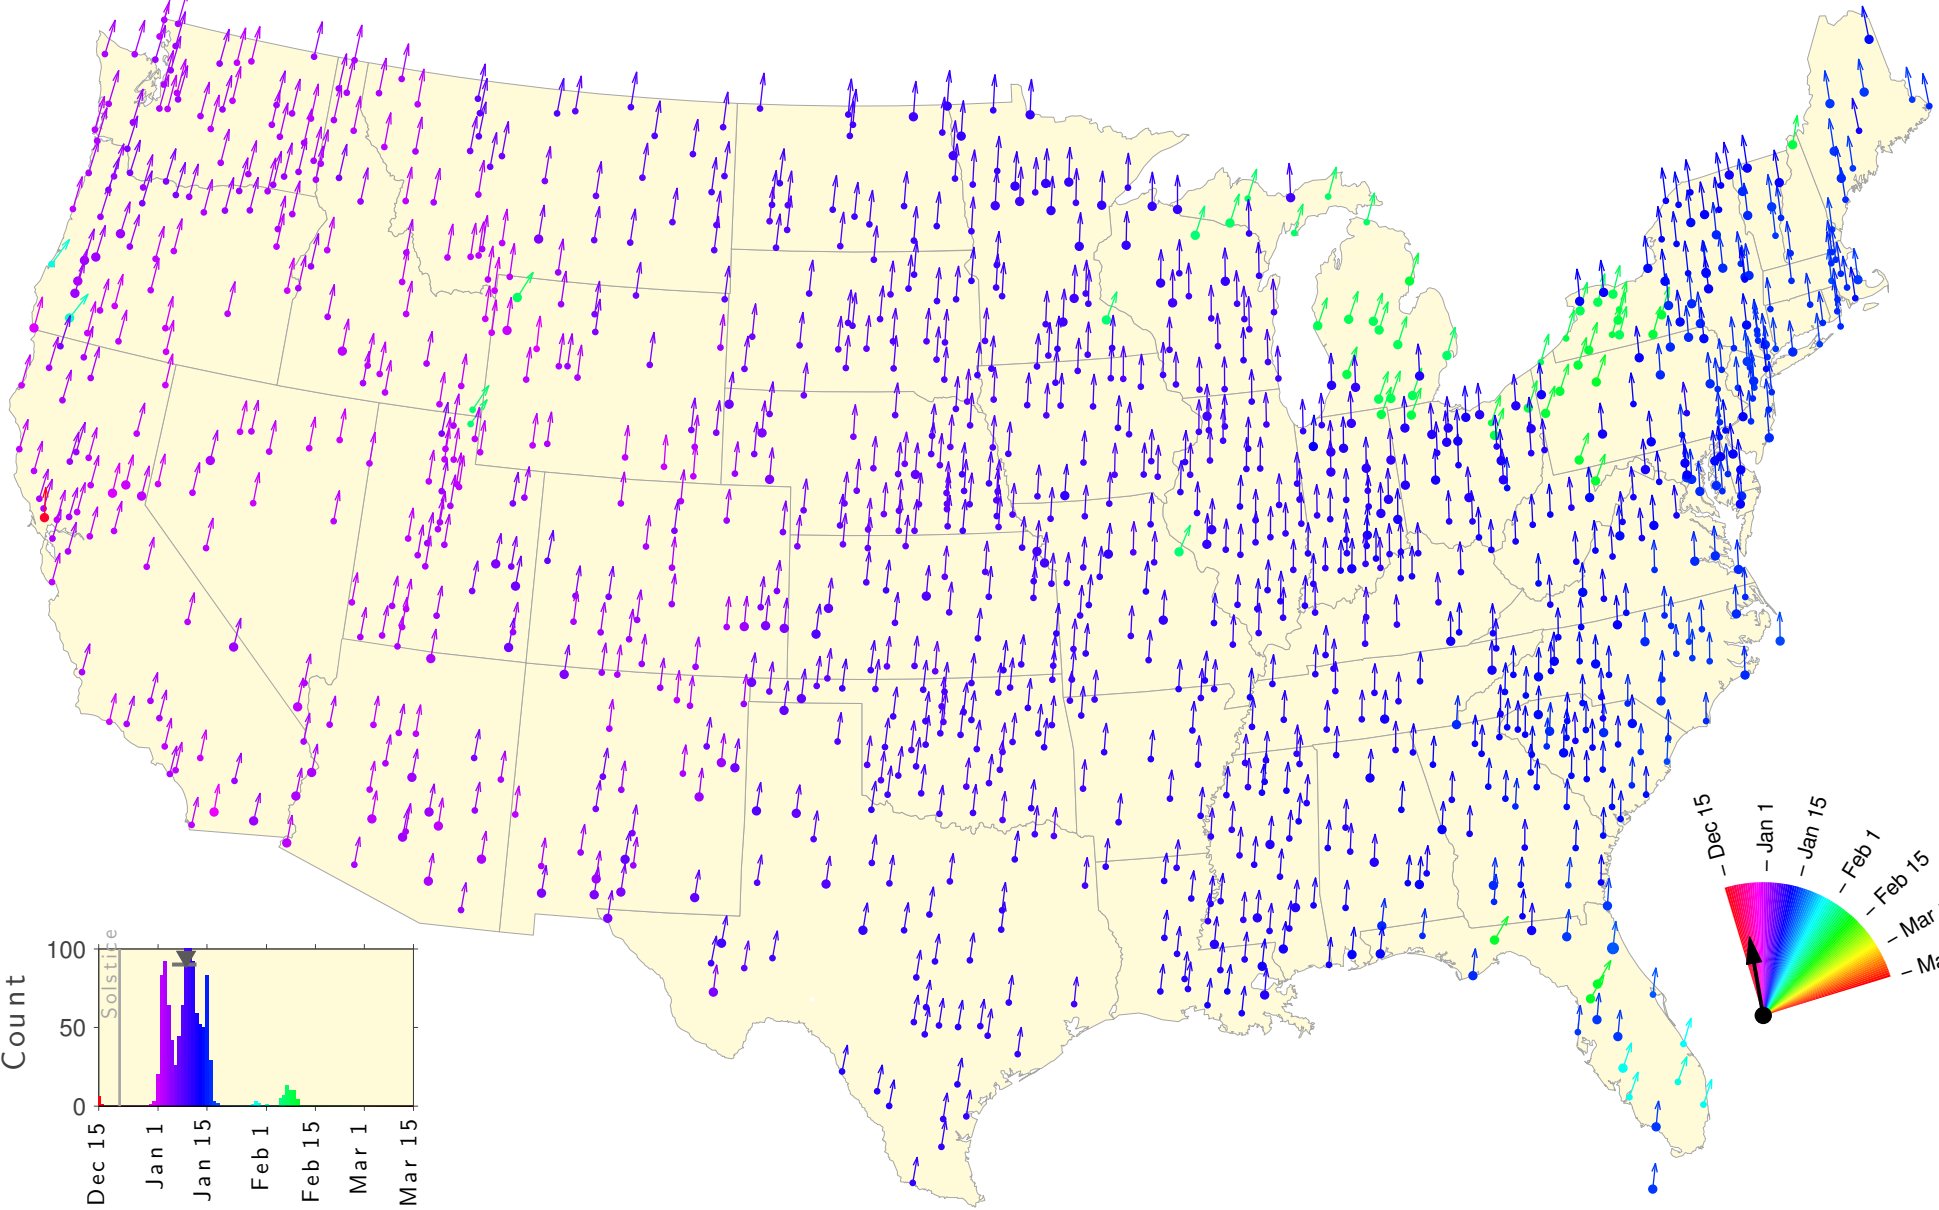

Winter Teletherm—25 year estimates: 1952 to 1976

Winter Teletherm—25 year estimates: 1953 to 1977

Winter Teletherm—25 year estimates: 1954 to 1978

Winter Teletherm—25 year estimates: 1955 to 1979

Winter Teletherm—25 year estimates: 1956 to 1980

Winter Teletherm—25 year estimates: 1957 to 1981

Winter Teletherm—25 year estimates: 1958 to 1982

Winter Teletherm—25 year estimates: 1959 to 1983

Winter Teletherm—25 year estimates: 1960 to 1984

Winter Teletherm—25 year estimates: 1961 to 1985

Winter Teletherm—25 year estimates: 1962 to 1986

Winter Teletherm—25 year estimates: 1963 to 1987

Winter Teletherm—25 year estimates: 1964 to 1988

Winter Teletherm—25 year estimates: 1965 to 1989

Winter Teletherm—25 year estimates: 1966 to 1990

Winter Teletherm—25 year estimates: 1967 to 1991

Winter Teletherm—25 year estimates: 1968 to 1992

Winter Teletherm—25 year estimates: 1969 to 1993

Winter Teletherm—25 year estimates: 1970 to 1994

Winter Teletherm—25 year estimates: 1971 to 1995