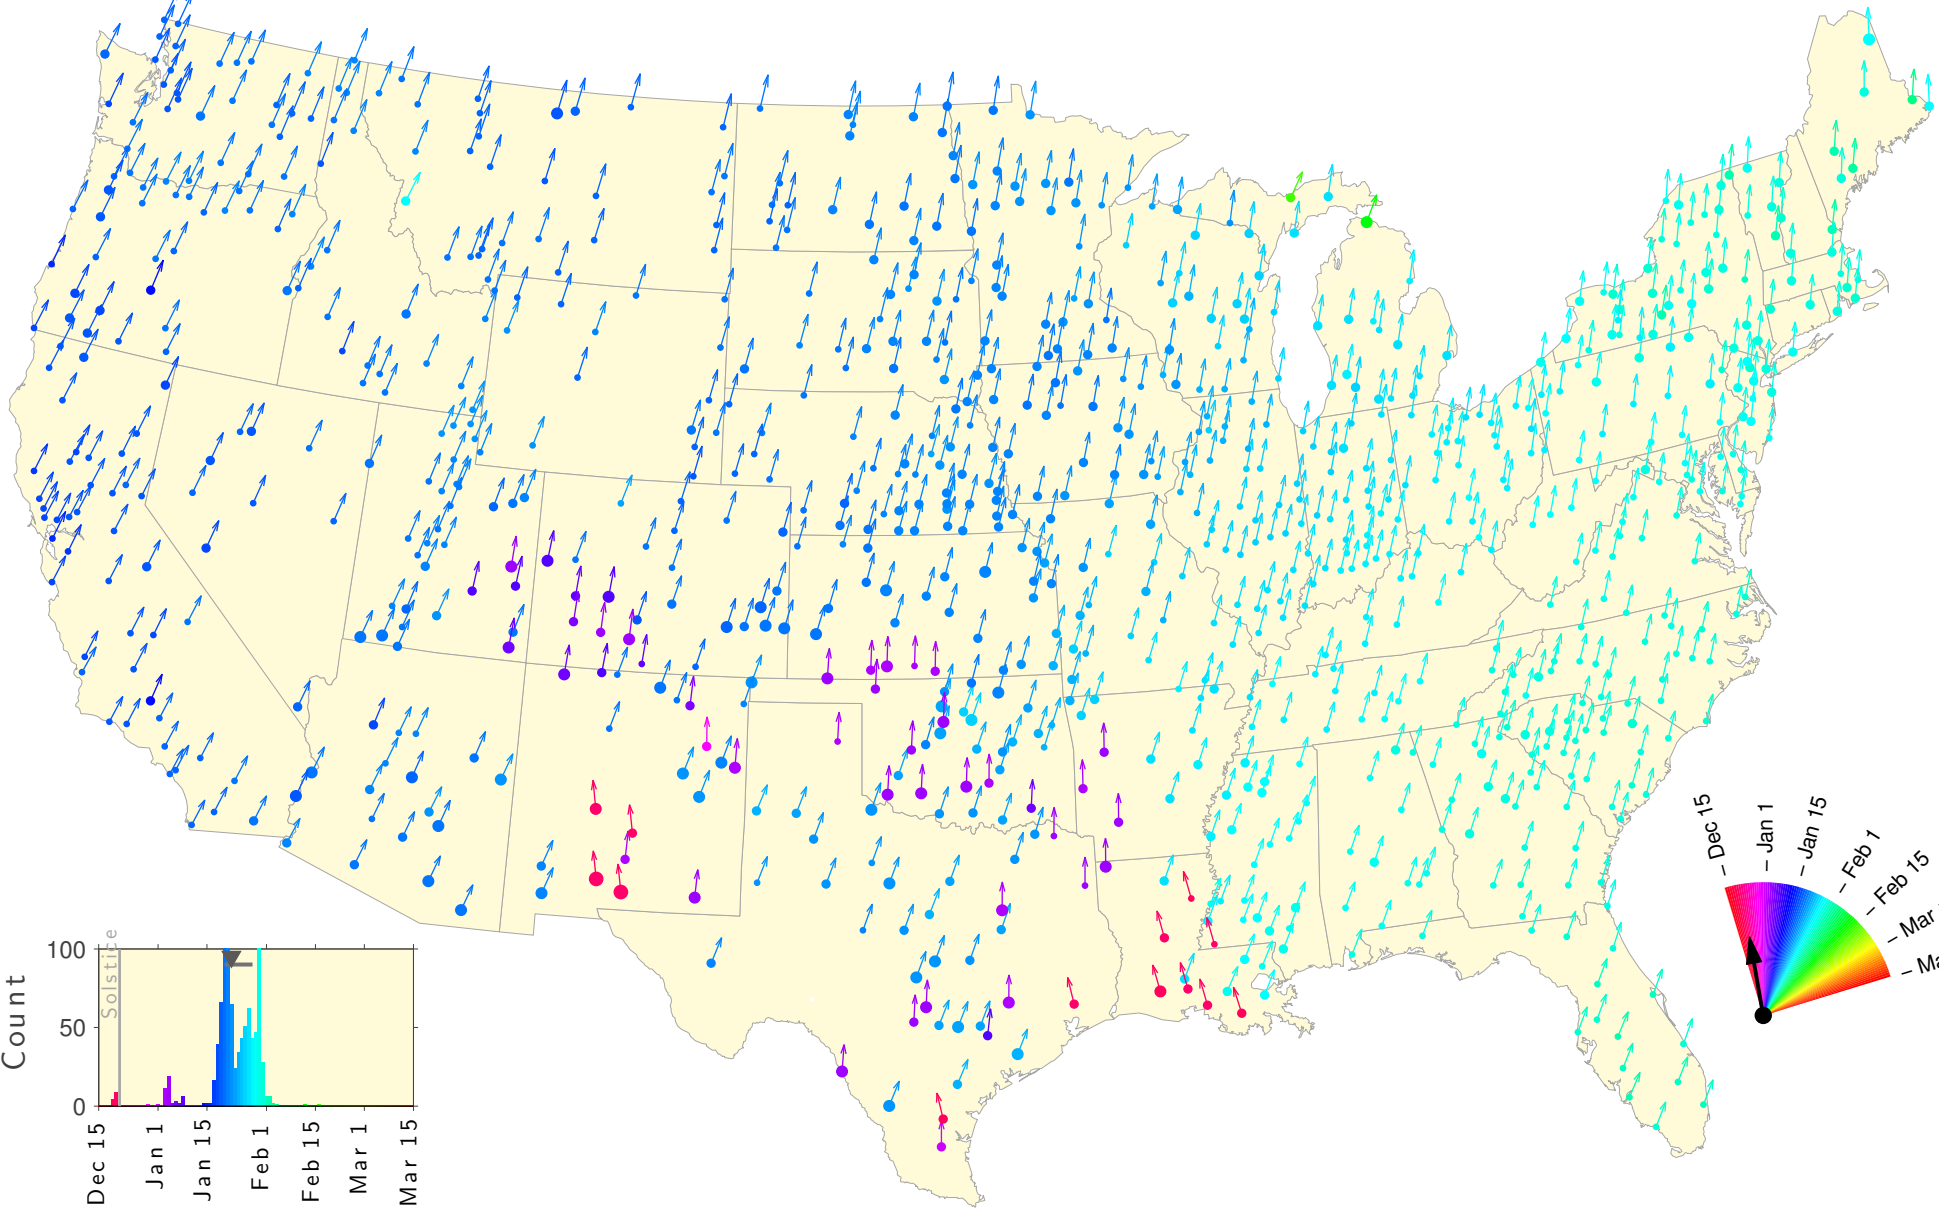

Winter Teletherm—25 year estimates: 1912 to 1936

Winter Teletherm—25 year estimates: 1913 to 1937

Winter Teletherm—25 year estimates: 1914 to 1938

Winter Teletherm—25 year estimates: 1915 to 1939

Winter Teletherm—25 year estimates: 1916 to 1940

Winter Teletherm—25 year estimates: 1917 to 1941

Winter Teletherm—25 year estimates: 1918 to 1942

Winter Teletherm—25 year estimates: 1919 to 1943

Winter Teletherm—25 year estimates: 1920 to 1944

Winter Teletherm—25 year estimates: 1921 to 1945

Winter Teletherm—25 year estimates: 1922 to 1946

Winter Teletherm—25 year estimates: 1923 to 1947

Winter Teletherm—25 year estimates: 1924 to 1948

Winter Teletherm—25 year estimates: 1925 to 1949

Winter Teletherm—25 year estimates: 1926 to 1950

Winter Teletherm—25 year estimates: 1927 to 1951

Winter Teletherm—25 year estimates: 1928 to 1952

Winter Teletherm—25 year estimates: 1929 to 1953

Winter Teletherm—25 year estimates: 1930 to 1954

Winter Teletherm—25 year estimates: 1931 to 1955