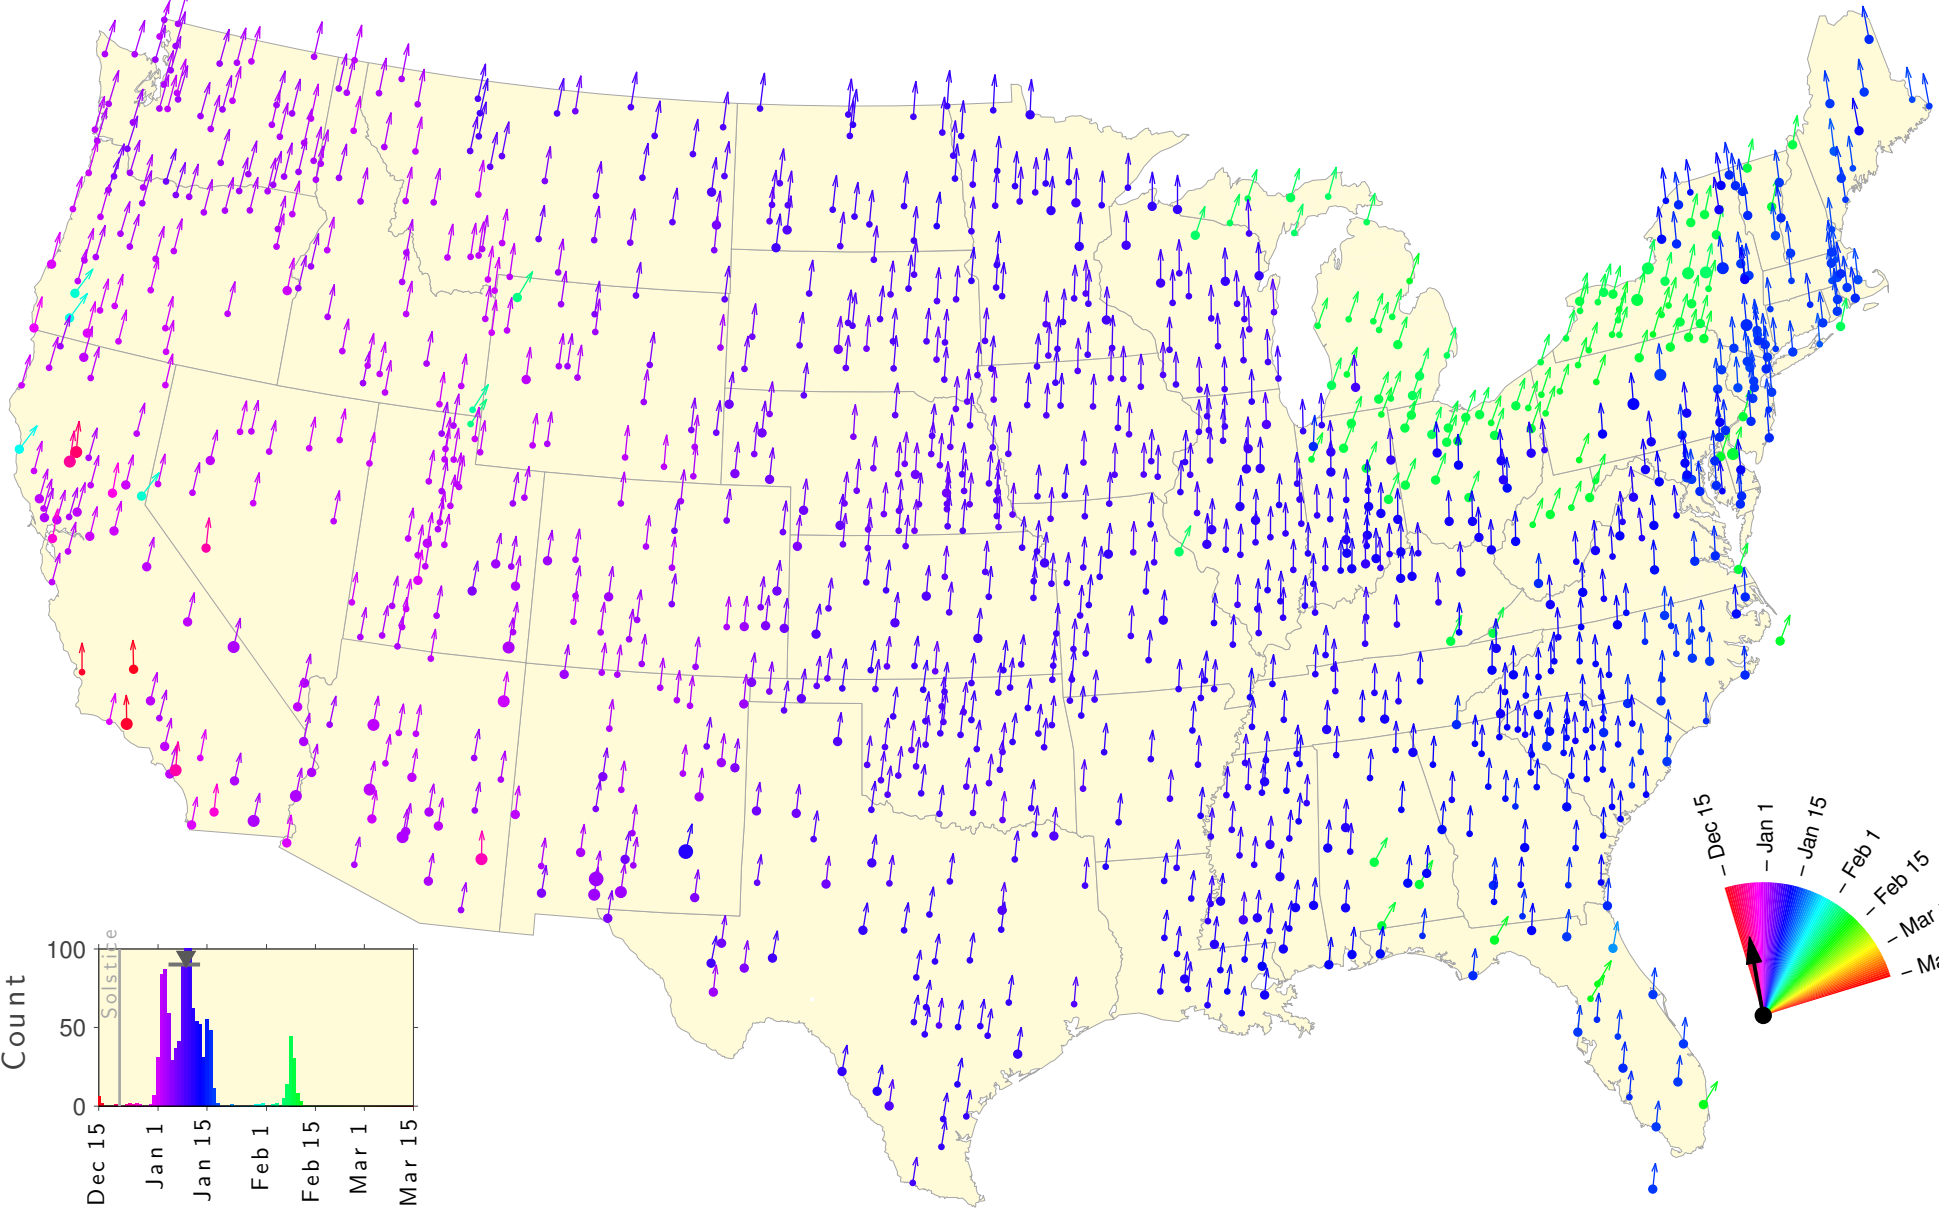

Winter Teletherm—25 year estimates: 1957 to 1981

Winter Teletherm—25 year estimates: 1958 to 1982

Winter Teletherm—25 year estimates: 1959 to 1983

Winter Teletherm—25 year estimates: 1960 to 1984

Winter Teletherm—25 year estimates: 1961 to 1985

Winter Teletherm—25 year estimates: 1962 to 1986

Winter Teletherm—25 year estimates: 1963 to 1987

Winter Teletherm—25 year estimates: 1964 to 1988

Winter Teletherm—25 year estimates: 1965 to 1989

Winter Teletherm—25 year estimates: 1966 to 1990

Winter Teletherm—25 year estimates: 1967 to 1991

Winter Teletherm—25 year estimates: 1968 to 1992

Winter Teletherm—25 year estimates: 1969 to 1993

Winter Teletherm—25 year estimates: 1970 to 1994

Winter Teletherm—25 year estimates: 1971 to 1995

Winter Teletherm—25 year estimates: 1972 to 1996

Winter Teletherm—25 year estimates: 1973 to 1997

Winter Teletherm—25 year estimates: 1974 to 1998

Winter Teletherm—25 year estimates: 1975 to 1999

Winter Teletherm—25 year estimates: 1976 to 2000