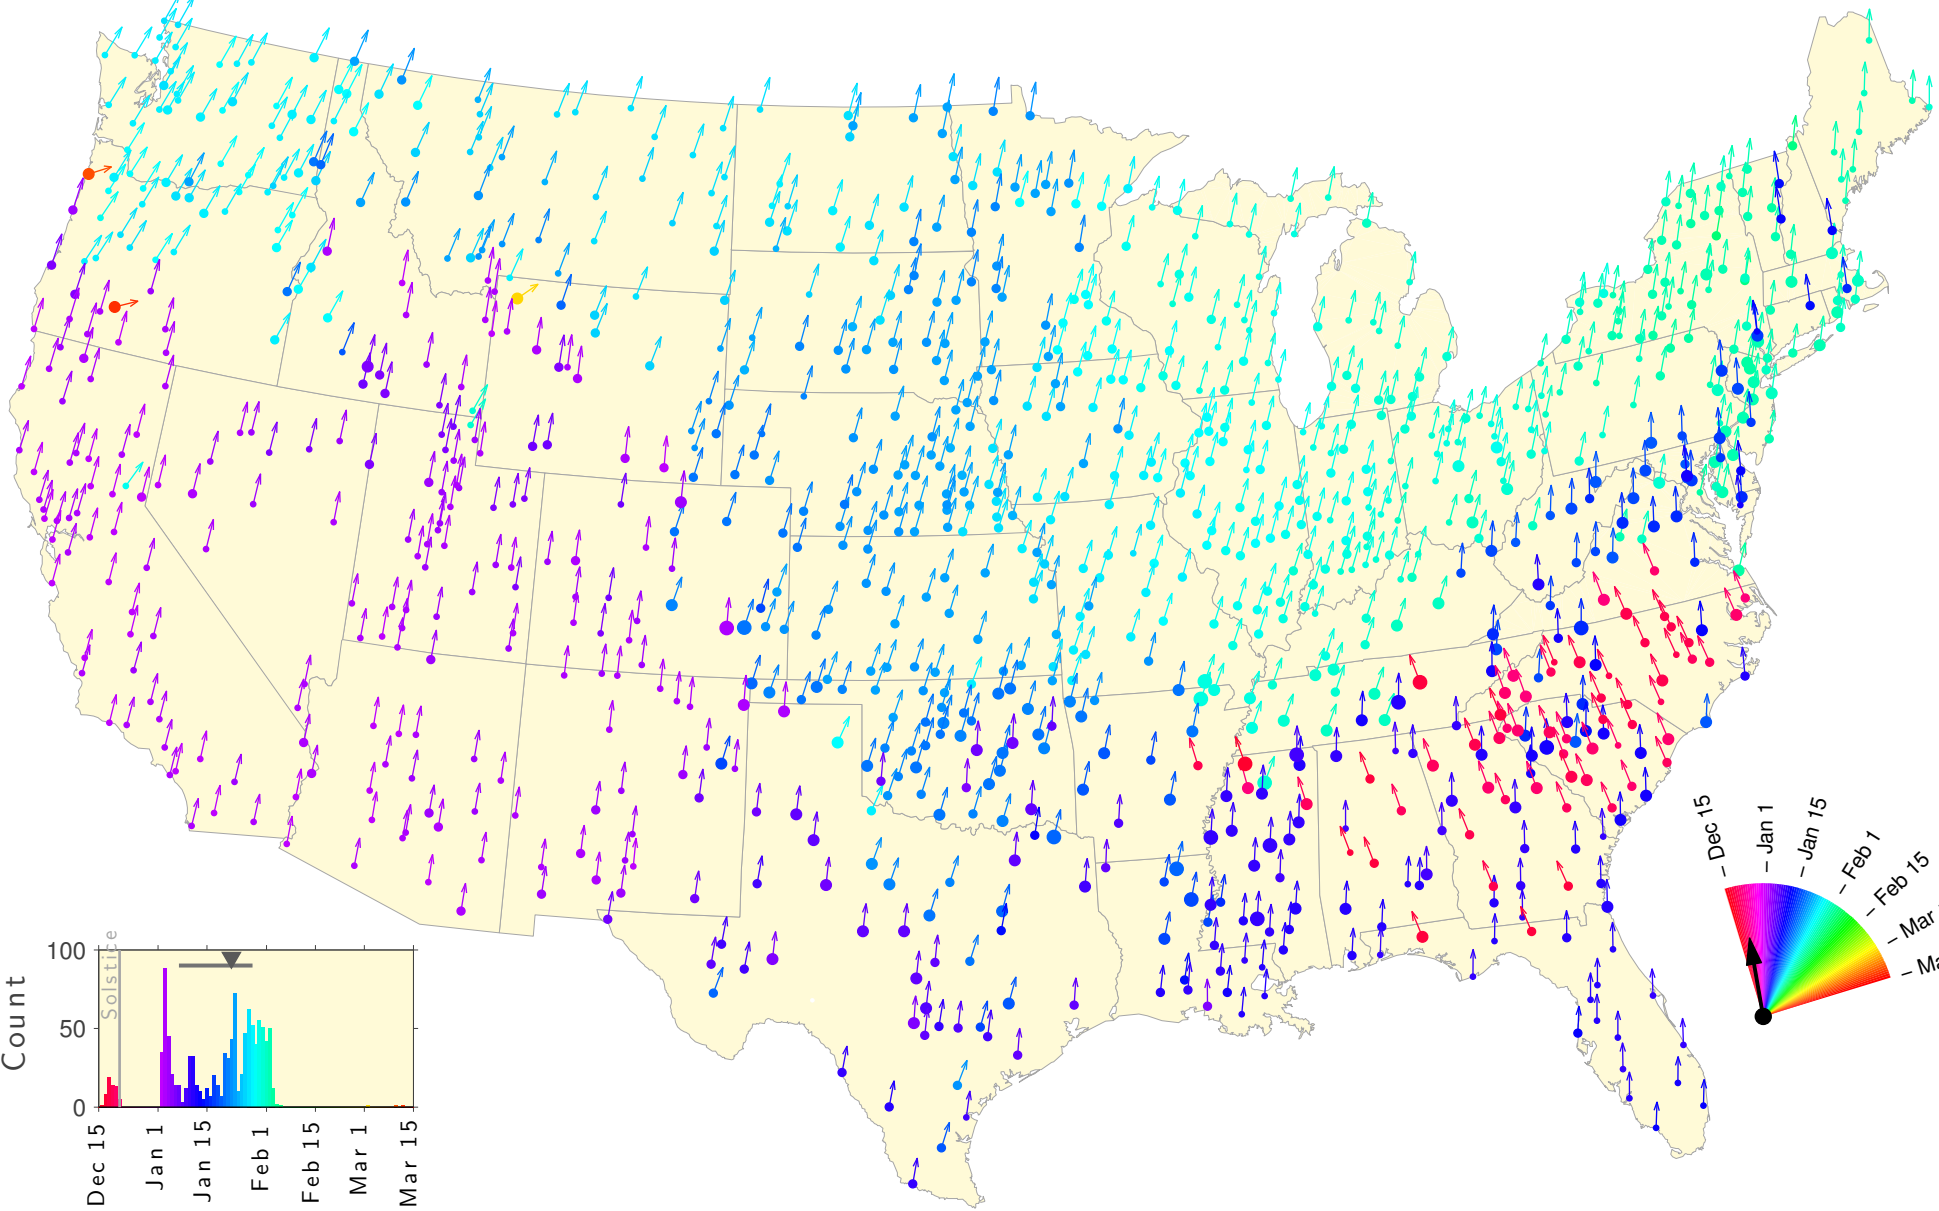

Winter Teletherm—25 year estimates: 1922 to 1946

Winter Teletherm—25 year estimates: 1923 to 1947

Winter Teletherm—25 year estimates: 1924 to 1948

Winter Teletherm—25 year estimates: 1925 to 1949

Winter Teletherm—25 year estimates: 1926 to 1950

Winter Teletherm—25 year estimates: 1937 to 1961

Winter Teletherm—25 year estimates: 1938 to 1962

Winter Teletherm—25 year estimates: 1939 to 1963

Winter Teletherm—25 year estimates: 1940 to 1964

Winter Teletherm—25 year estimates: 1941 to 1965

Winter Teletherm—25 year estimates: 1942 to 1966

Winter Teletherm—25 year estimates: 1943 to 1967

Winter Teletherm—25 year estimates: 1944 to 1968

Winter Teletherm—25 year estimates: 1945 to 1969

Winter Teletherm—25 year estimates: 1946 to 1970

Winter Teletherm—25 year estimates: 1947 to 1971

Winter Teletherm—25 year estimates: 1948 to 1972

Winter Teletherm—25 year estimates: 1949 to 1973

Winter Teletherm—25 year estimates: 1950 to 1974

Winter Teletherm—25 year estimates: 1951 to 1975