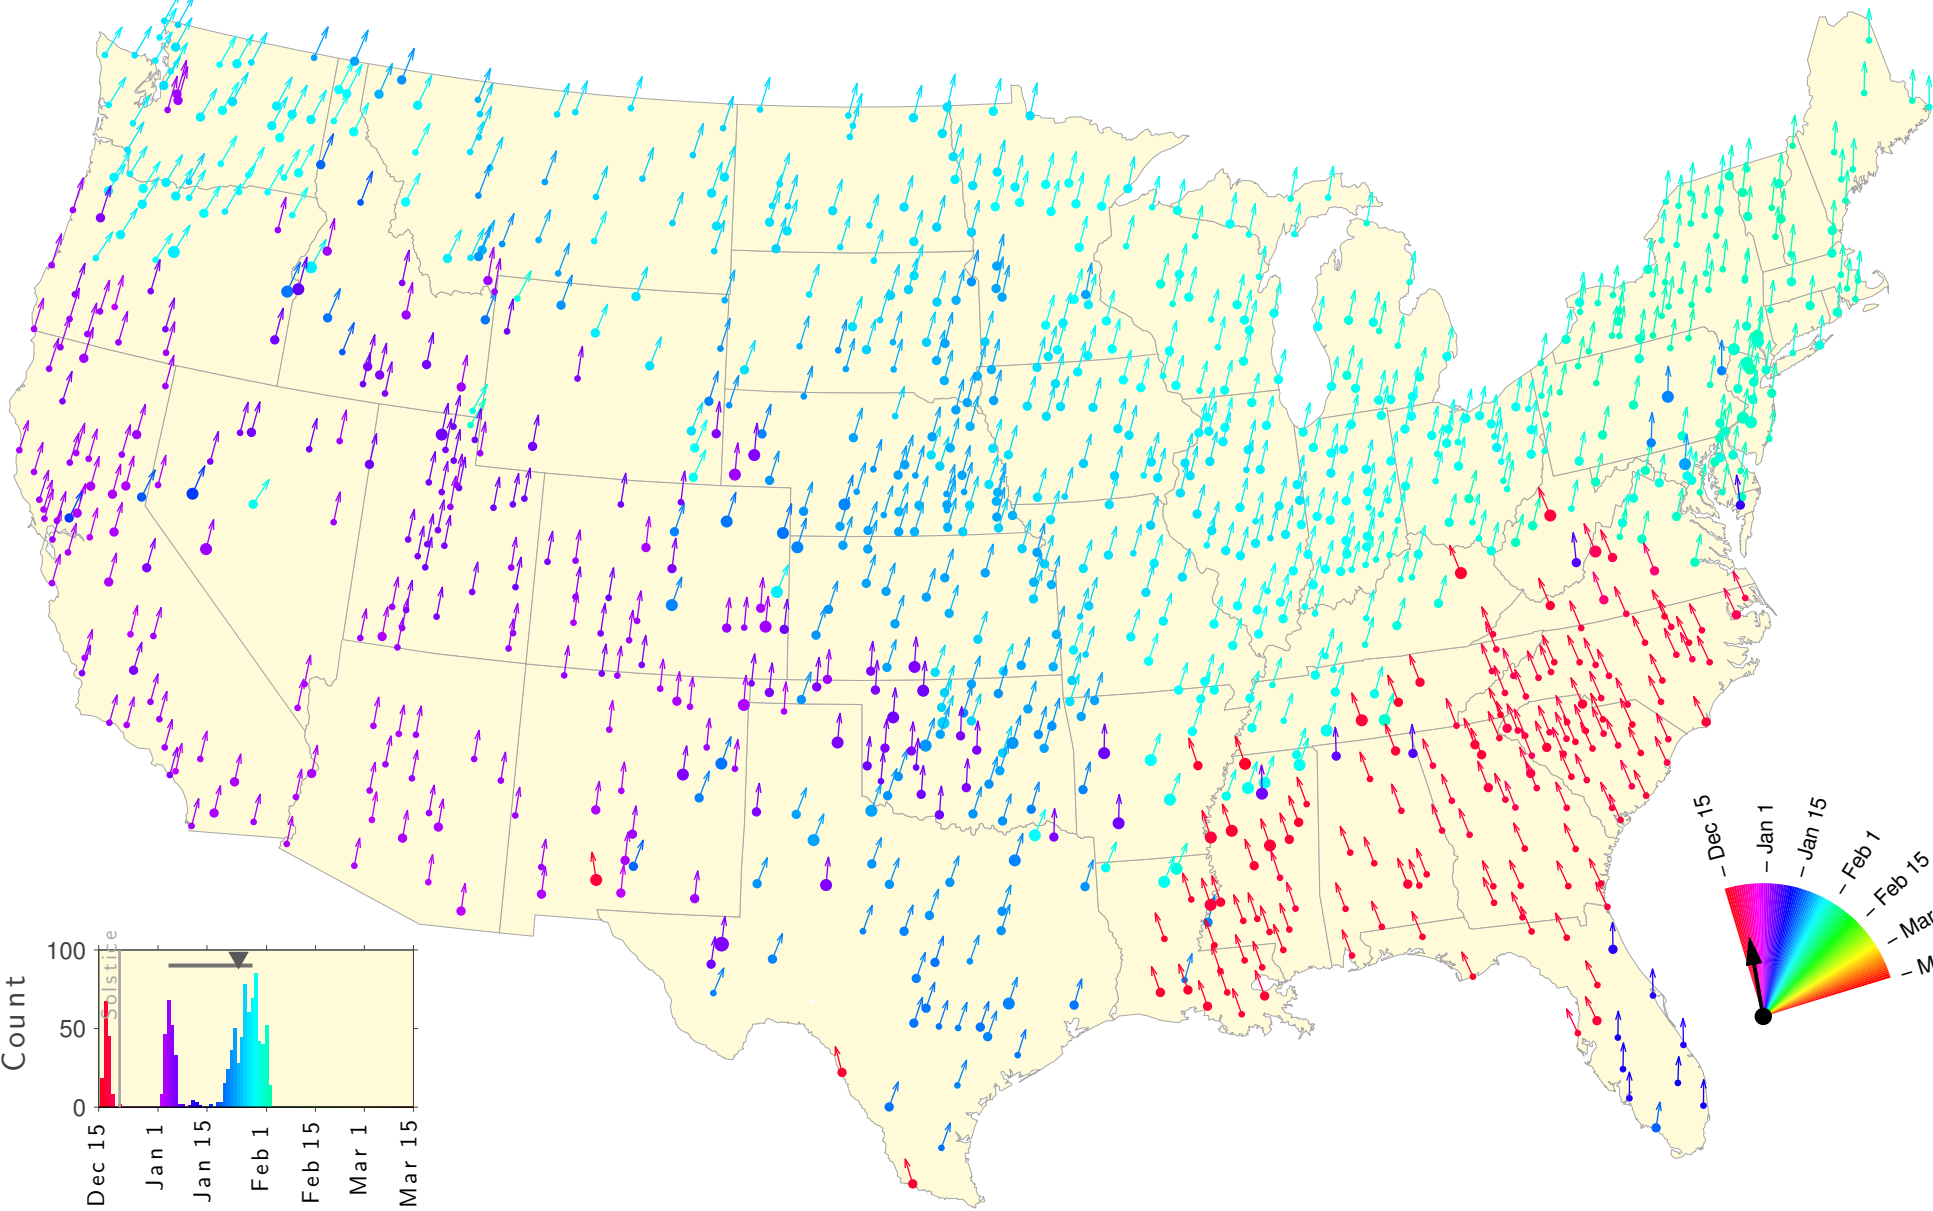

Winter Teletherm—25 year estimates: 1922 to 1946

Winter Teletherm—25 year estimates: 1923 to 1947

Winter Teletherm—25 year estimates: 1924 to 1948

Winter Teletherm—25 year estimates: 1925 to 1949

Winter Teletherm—25 year estimates: 1926 to 1950

Winter Teletherm—25 year estimates: 1927 to 1951

Winter Teletherm—25 year estimates: 1928 to 1952

Winter Teletherm—25 year estimates: 1929 to 1953

Winter Teletherm—25 year estimates: 1930 to 1954

Winter Teletherm—25 year estimates: 1931 to 1955

Winter Teletherm—25 year estimates: 1932 to 1956

Winter Teletherm—25 year estimates: 1933 to 1957

Winter Teletherm—25 year estimates: 1934 to 1958

Winter Teletherm—25 year estimates: 1935 to 1959

Winter Teletherm—25 year estimates: 1936 to 1960

Winter Teletherm—25 year estimates: 1937 to 1961

Winter Teletherm—25 year estimates: 1938 to 1962

Winter Teletherm—25 year estimates: 1939 to 1963

Winter Teletherm—25 year estimates: 1940 to 1964

Winter Teletherm—25 year estimates: 1941 to 1965