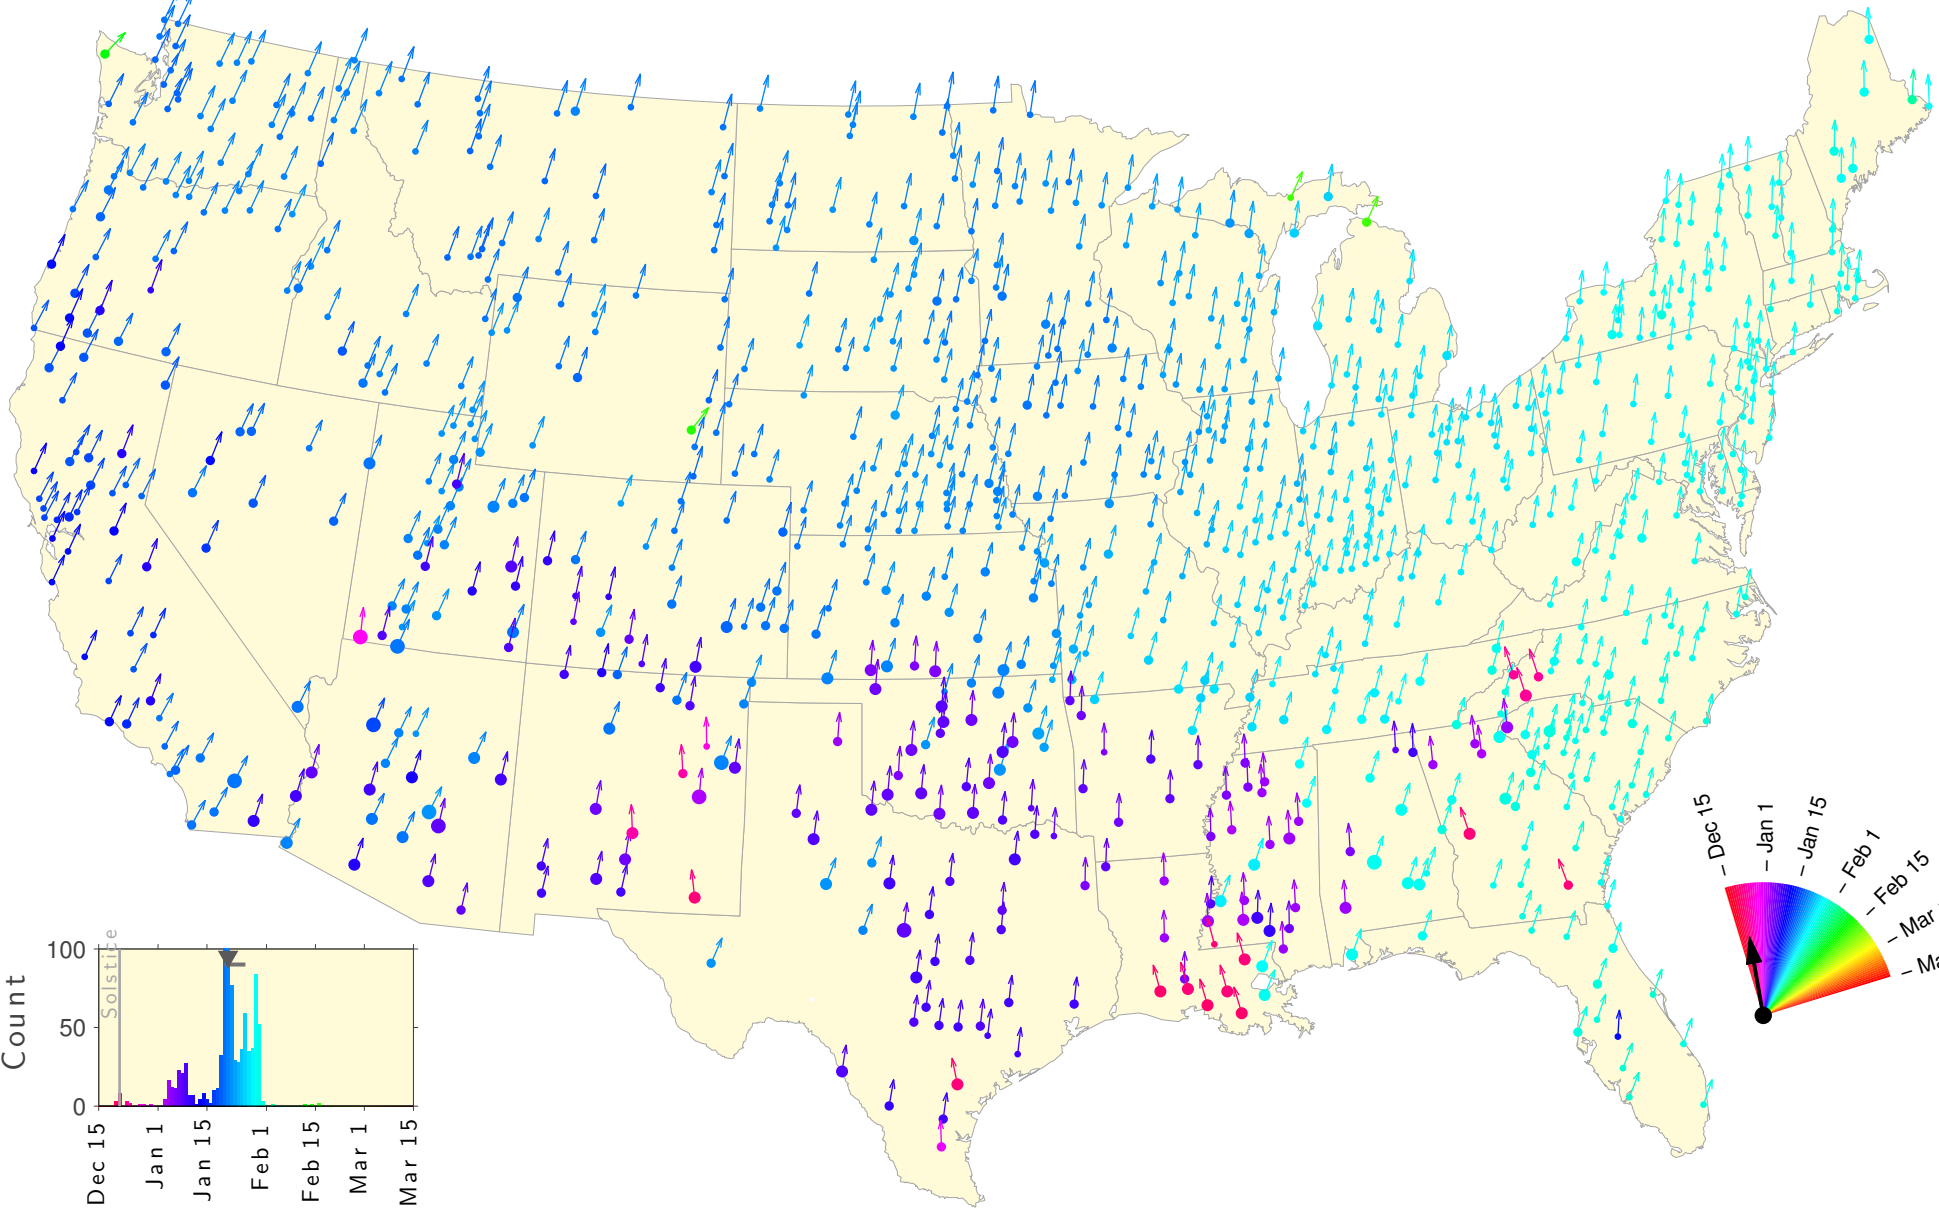

Winter Teletherm—25 year estimates: 1912 to 1936

Winter Teletherm—25 year estimates: 1913 to 1937

Winter Teletherm—25 year estimates: 1914 to 1938

Winter Teletherm—25 year estimates: 1915 to 1939

Winter Teletherm—25 year estimates: 1916 to 1940

Winter Teletherm—25 year estimates: 1917 to 1941

Winter Teletherm—25 year estimates: 1918 to 1942

Winter Teletherm—25 year estimates: 1919 to 1943

Winter Teletherm—25 year estimates: 1920 to 1944

Winter Teletherm—25 year estimates: 1921 to 1945

Winter Teletherm—25 year estimates: 1922 to 1946

Winter Teletherm—25 year estimates: 1923 to 1947

Winter Teletherm—25 year estimates: 1924 to 1948

Winter Teletherm—25 year estimates: 1925 to 1949

Winter Teletherm—25 year estimates: 1926 to 1950

Winter Teletherm—25 year estimates: 1927 to 1951

Winter Teletherm—25 year estimates: 1928 to 1952

Winter Teletherm—25 year estimates: 1929 to 1953

Winter Teletherm—25 year estimates: 1930 to 1954

Winter Teletherm—25 year estimates: 1931 to 1955