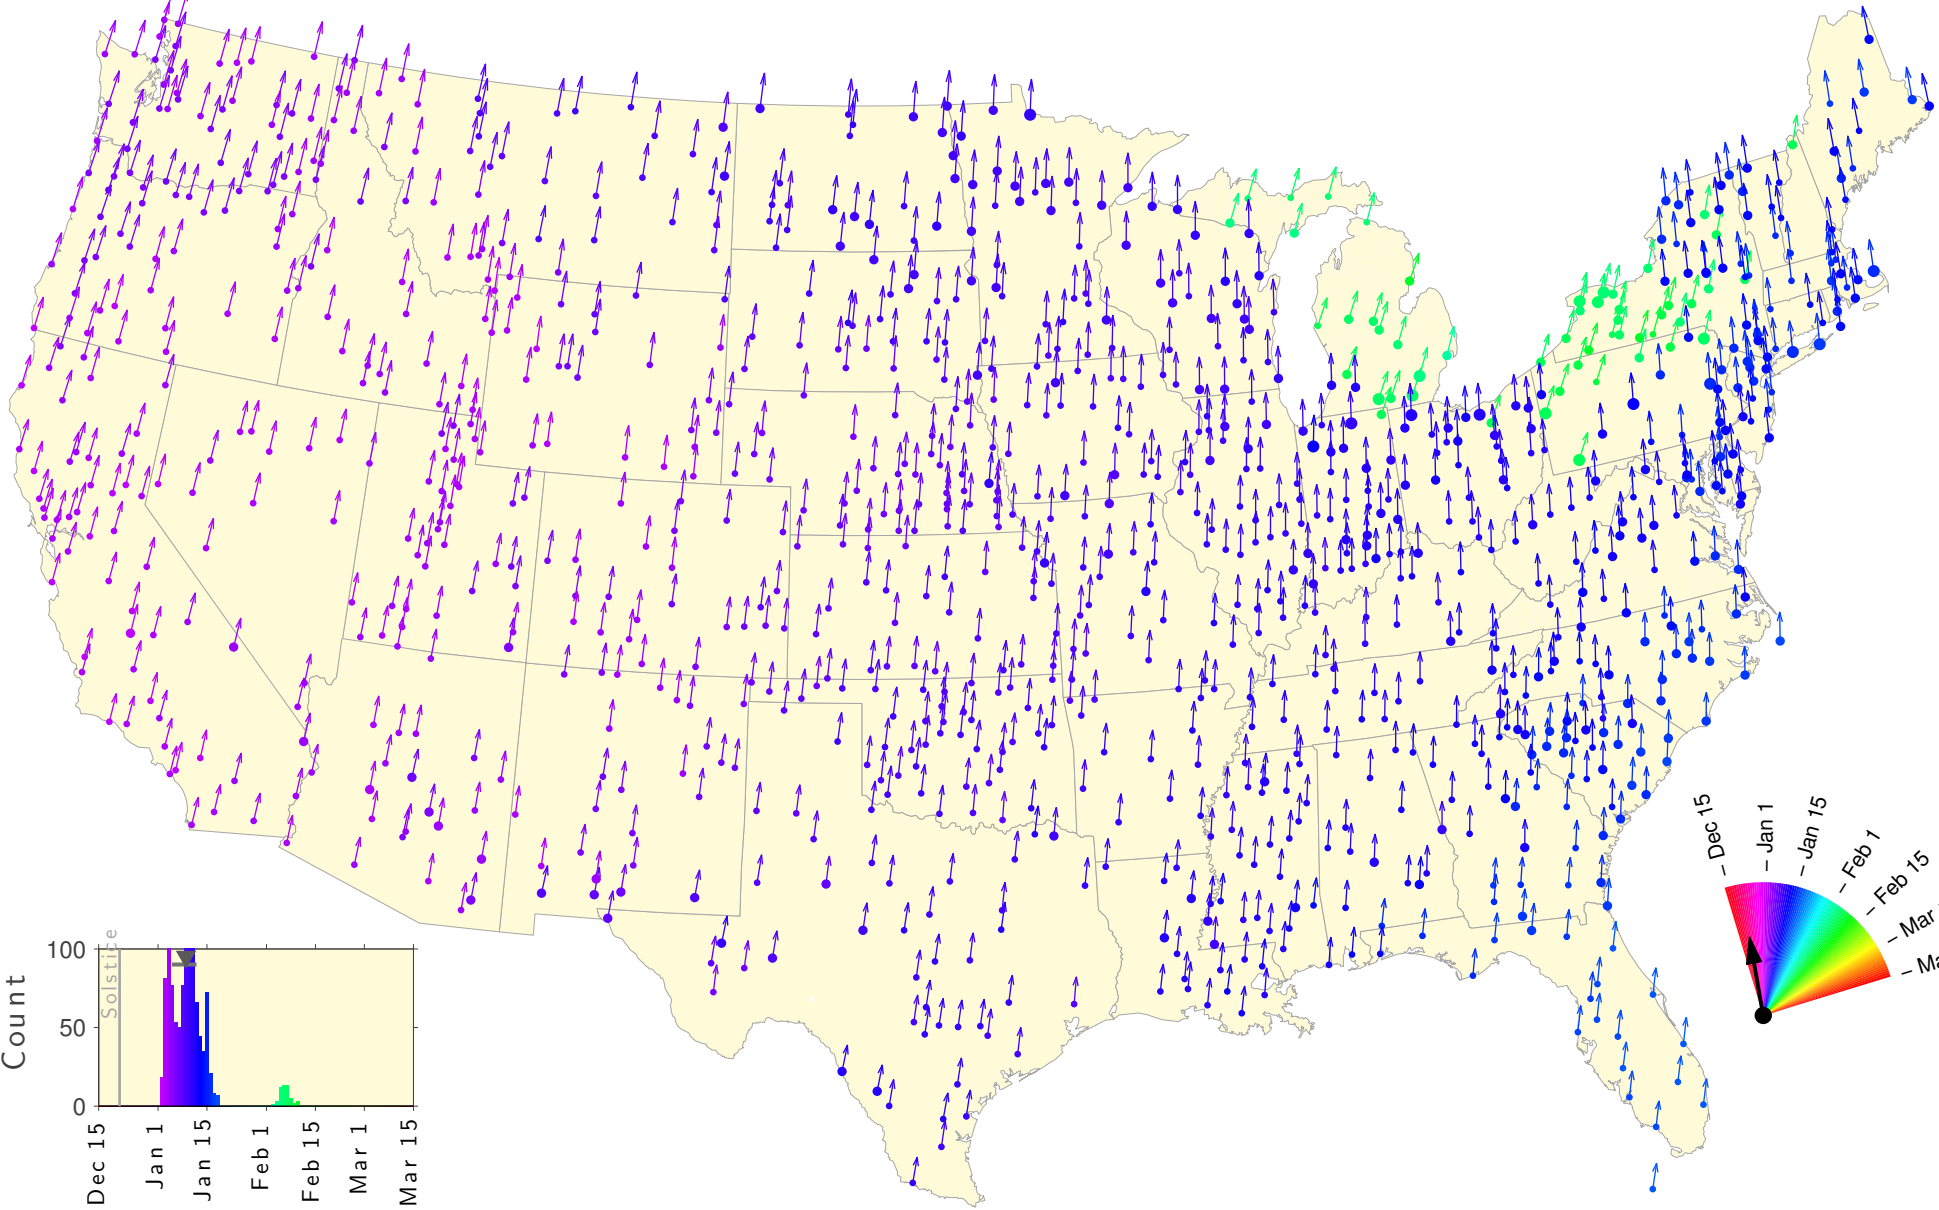

Winter Teletherm—25 year estimates: 1947 to 1971

Winter Teletherm—25 year estimates: 1948 to 1972

Winter Teletherm—25 year estimates: 1949 to 1973

Winter Teletherm—25 year estimates: 1950 to 1974

Winter Teletherm—25 year estimates: 1951 to 1975

Winter Teletherm—25 year estimates: 1952 to 1976

Winter Teletherm—25 year estimates: 1953 to 1977

Winter Teletherm—25 year estimates: 1954 to 1978

Winter Teletherm—25 year estimates: 1955 to 1979

Winter Teletherm—25 year estimates: 1956 to 1980

Winter Teletherm—25 year estimates: 1957 to 1981

Winter Teletherm—25 year estimates: 1958 to 1982

Winter Teletherm—25 year estimates: 1959 to 1983

Winter Teletherm—25 year estimates: 1960 to 1984

Winter Teletherm—25 year estimates: 1961 to 1985