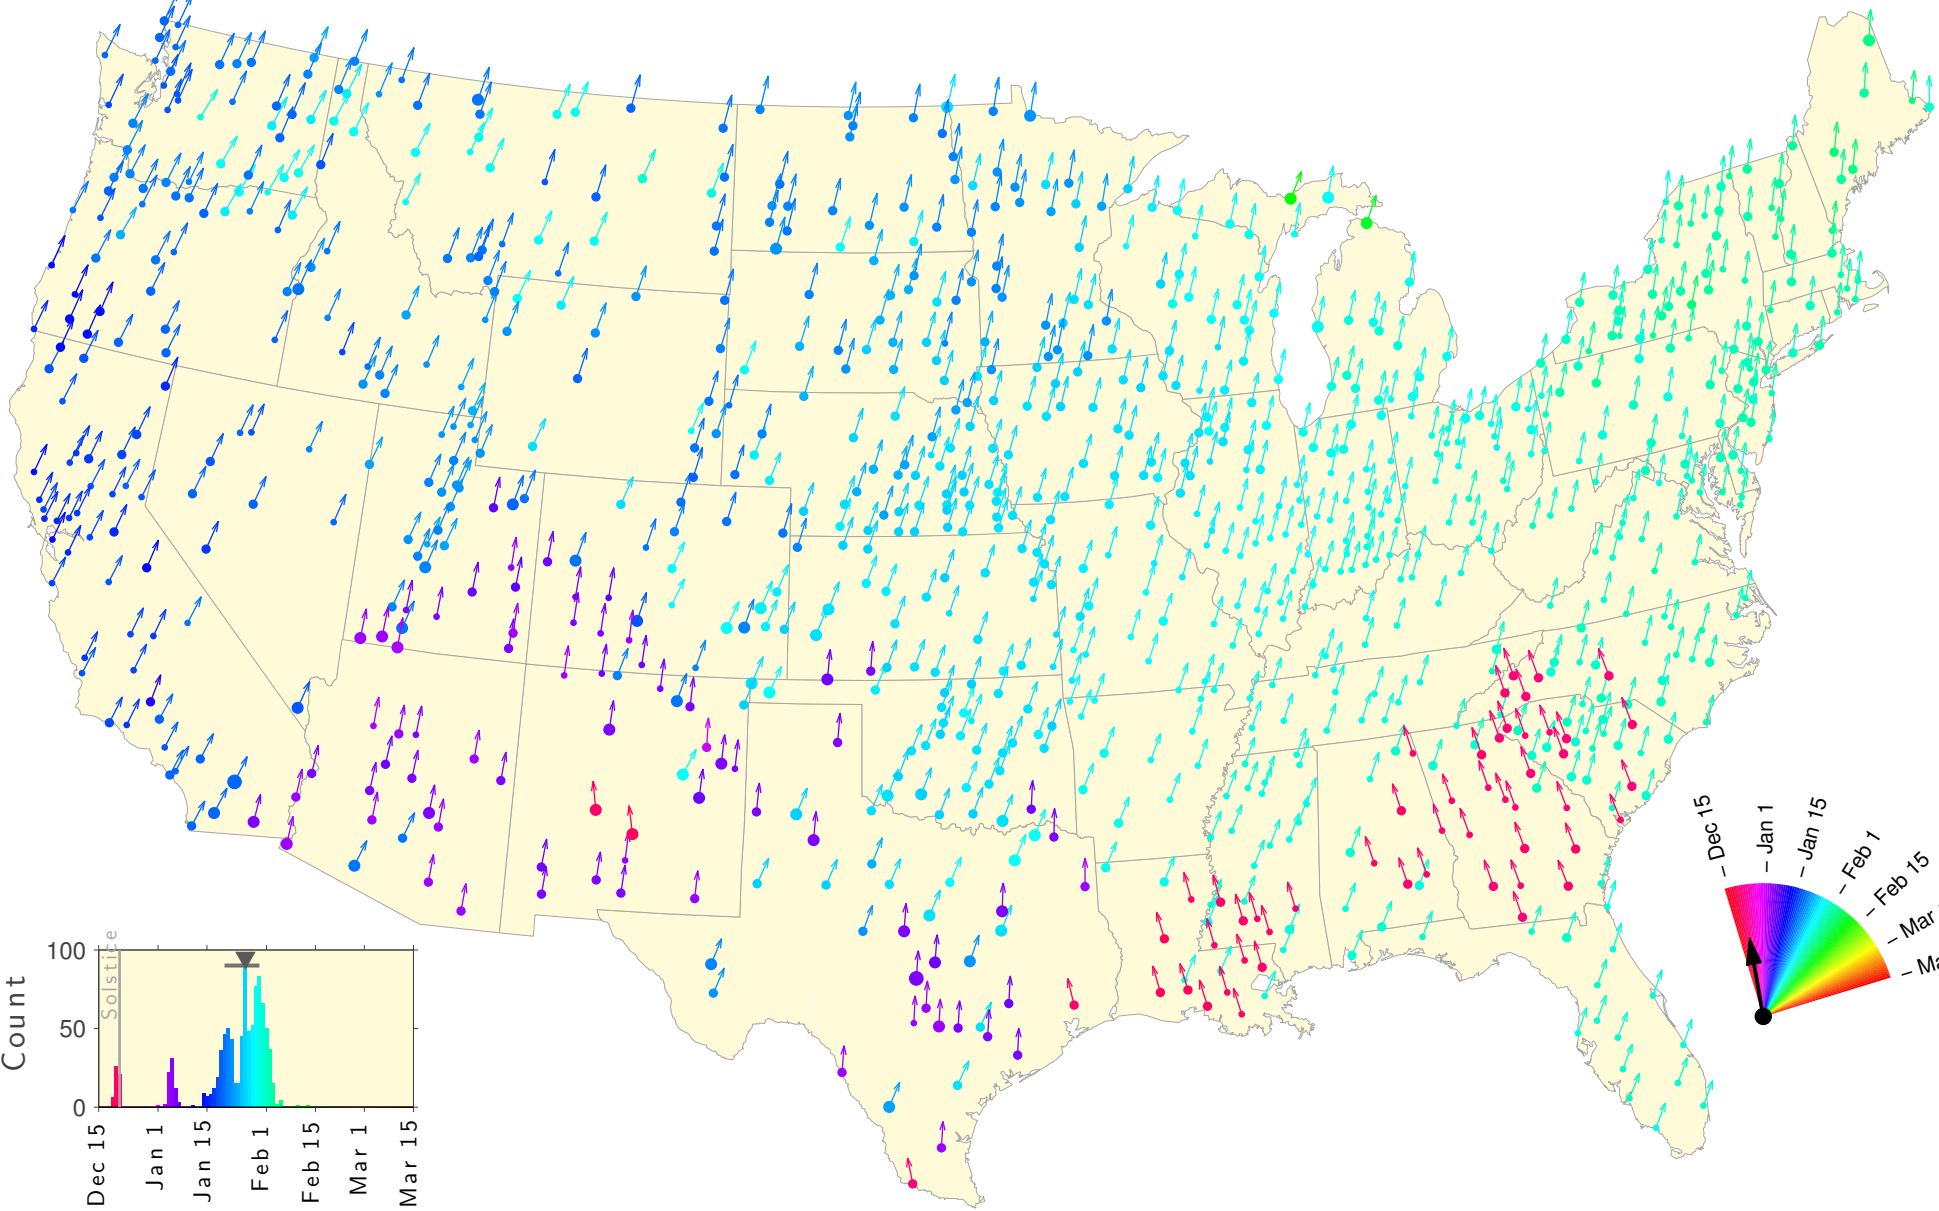

Winter Teletherm—25 year estimates: 1912 to 1936

Winter Teletherm—25 year estimates: 1913 to 1937

Winter Teletherm—25 year estimates: 1914 to 1938

Winter Teletherm—25 year estimates: 1915 to 1939

Winter Teletherm—25 year estimates: 1916 to 1940

Winter Teletherm—25 year estimates: 1917 to 1941

Winter Teletherm—25 year estimates: 1918 to 1942

Winter Teletherm—25 year estimates: 1919 to 1943

Winter Teletherm—25 year estimates: 1920 to 1944

Winter Teletherm—25 year estimates: 1921 to 1945

Winter Teletherm—25 year estimates: 1922 to 1946

Winter Teletherm—25 year estimates: 1923 to 1947

Winter Teletherm—25 year estimates: 1924 to 1948

Winter Teletherm—25 year estimates: 1925 to 1949

Winter Teletherm—25 year estimates: 1926 to 1950

Winter Teletherm—25 year estimates: 1927 to 1951

Winter Teletherm—25 year estimates: 1928 to 1952

Winter Teletherm—25 year estimates: 1929 to 1953

Winter Teletherm—25 year estimates: 1930 to 1954

Winter Teletherm—25 year estimates: 1931 to 1955