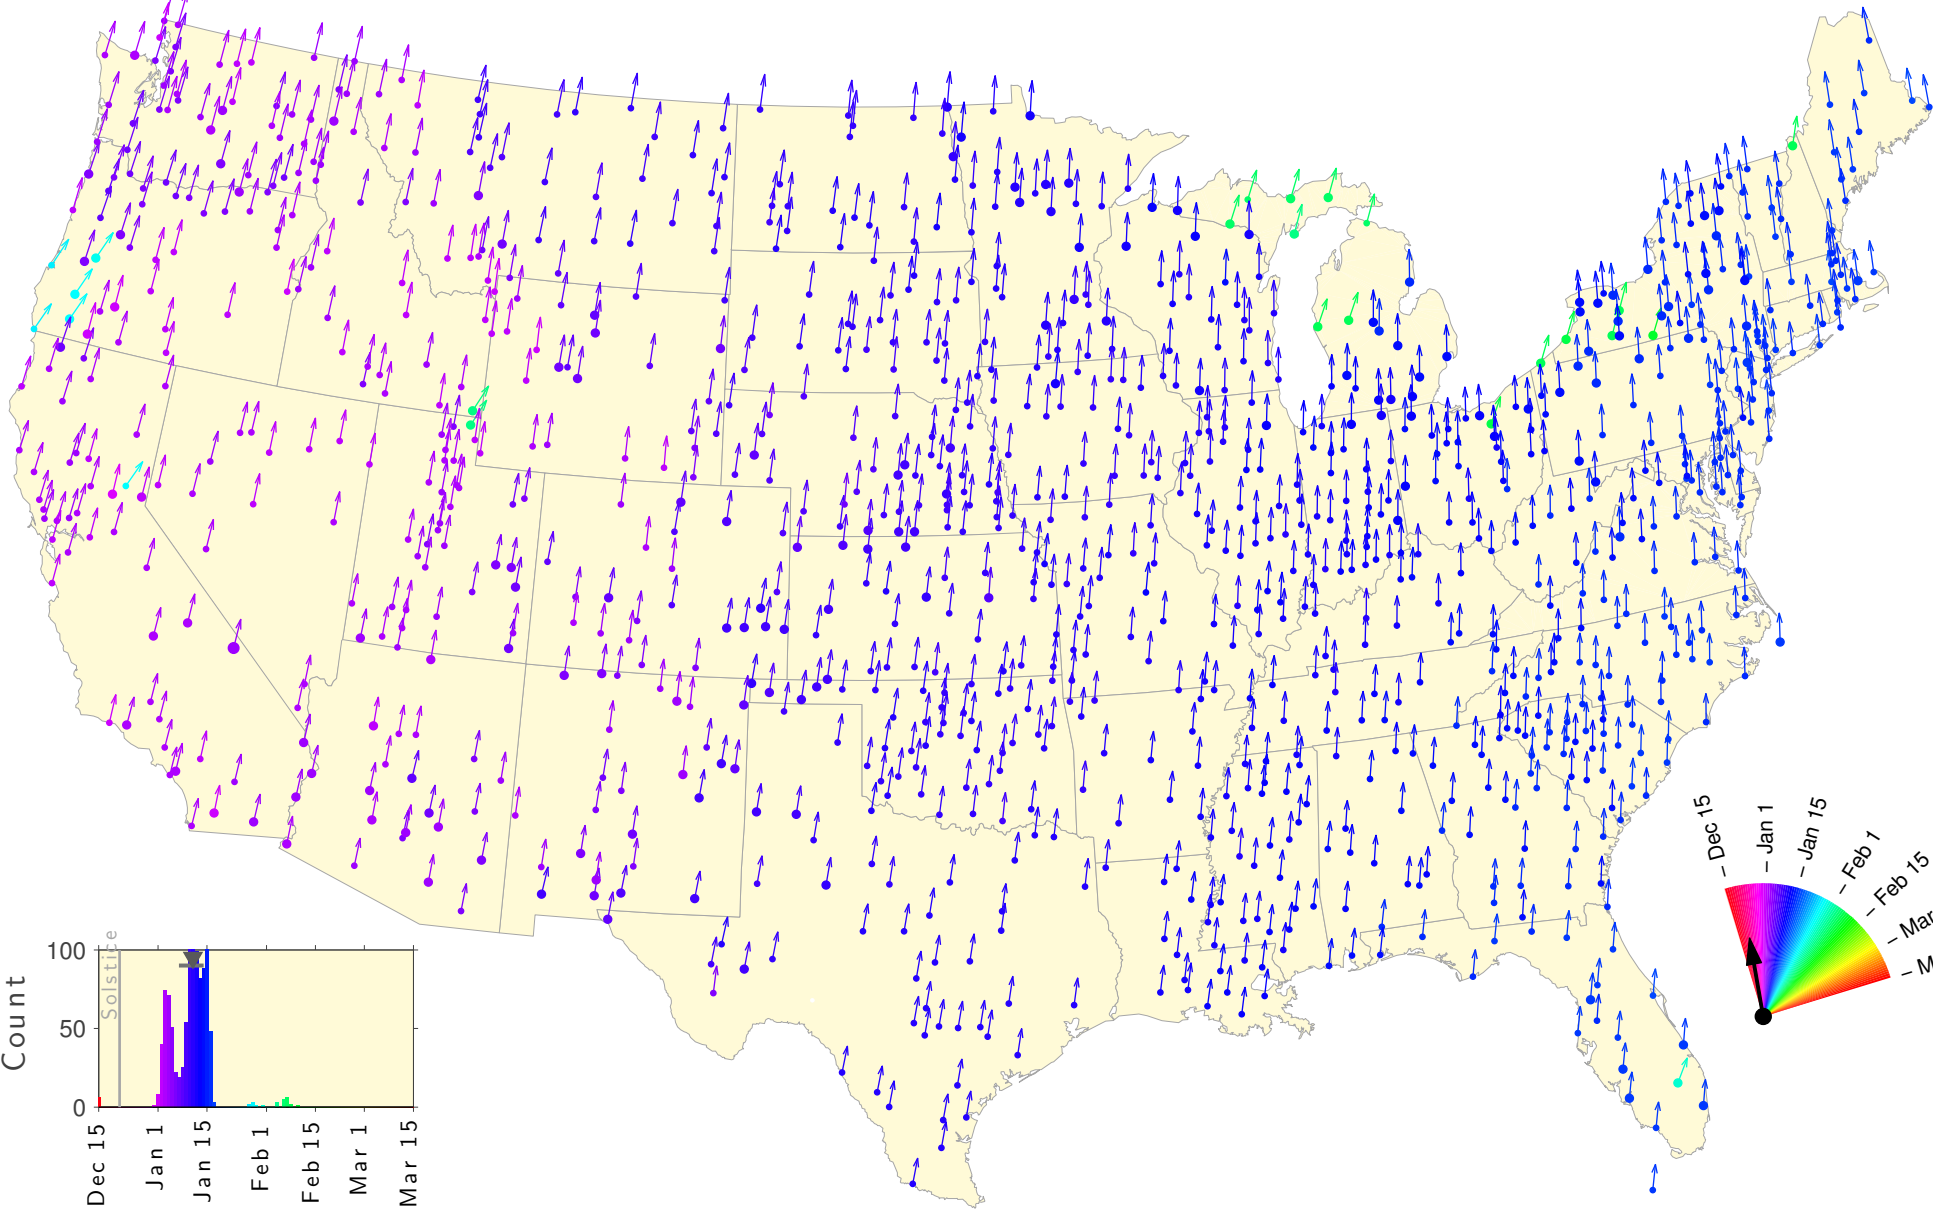

Winter Teletherm—25 year estimates: 1952 to 1976

Winter Teletherm—25 year estimates: 1953 to 1977

Winter Teletherm—25 year estimates: 1954 to 1978

Winter Teletherm—25 year estimates: 1955 to 1979

Winter Teletherm—25 year estimates: 1956 to 1980

Winter Teletherm—25 year estimates: 1957 to 1981

Winter Teletherm—25 year estimates: 1958 to 1982

Winter Teletherm—25 year estimates: 1959 to 1983

Winter Teletherm—25 year estimates: 1960 to 1984

Winter Teletherm—25 year estimates: 1961 to 1985

Winter Teletherm—25 year estimates: 1962 to 1986

Winter Teletherm—25 year estimates: 1963 to 1987

Winter Teletherm—25 year estimates: 1964 to 1988

Winter Teletherm—25 year estimates: 1965 to 1989

Winter Teletherm—25 year estimates: 1966 to 1990