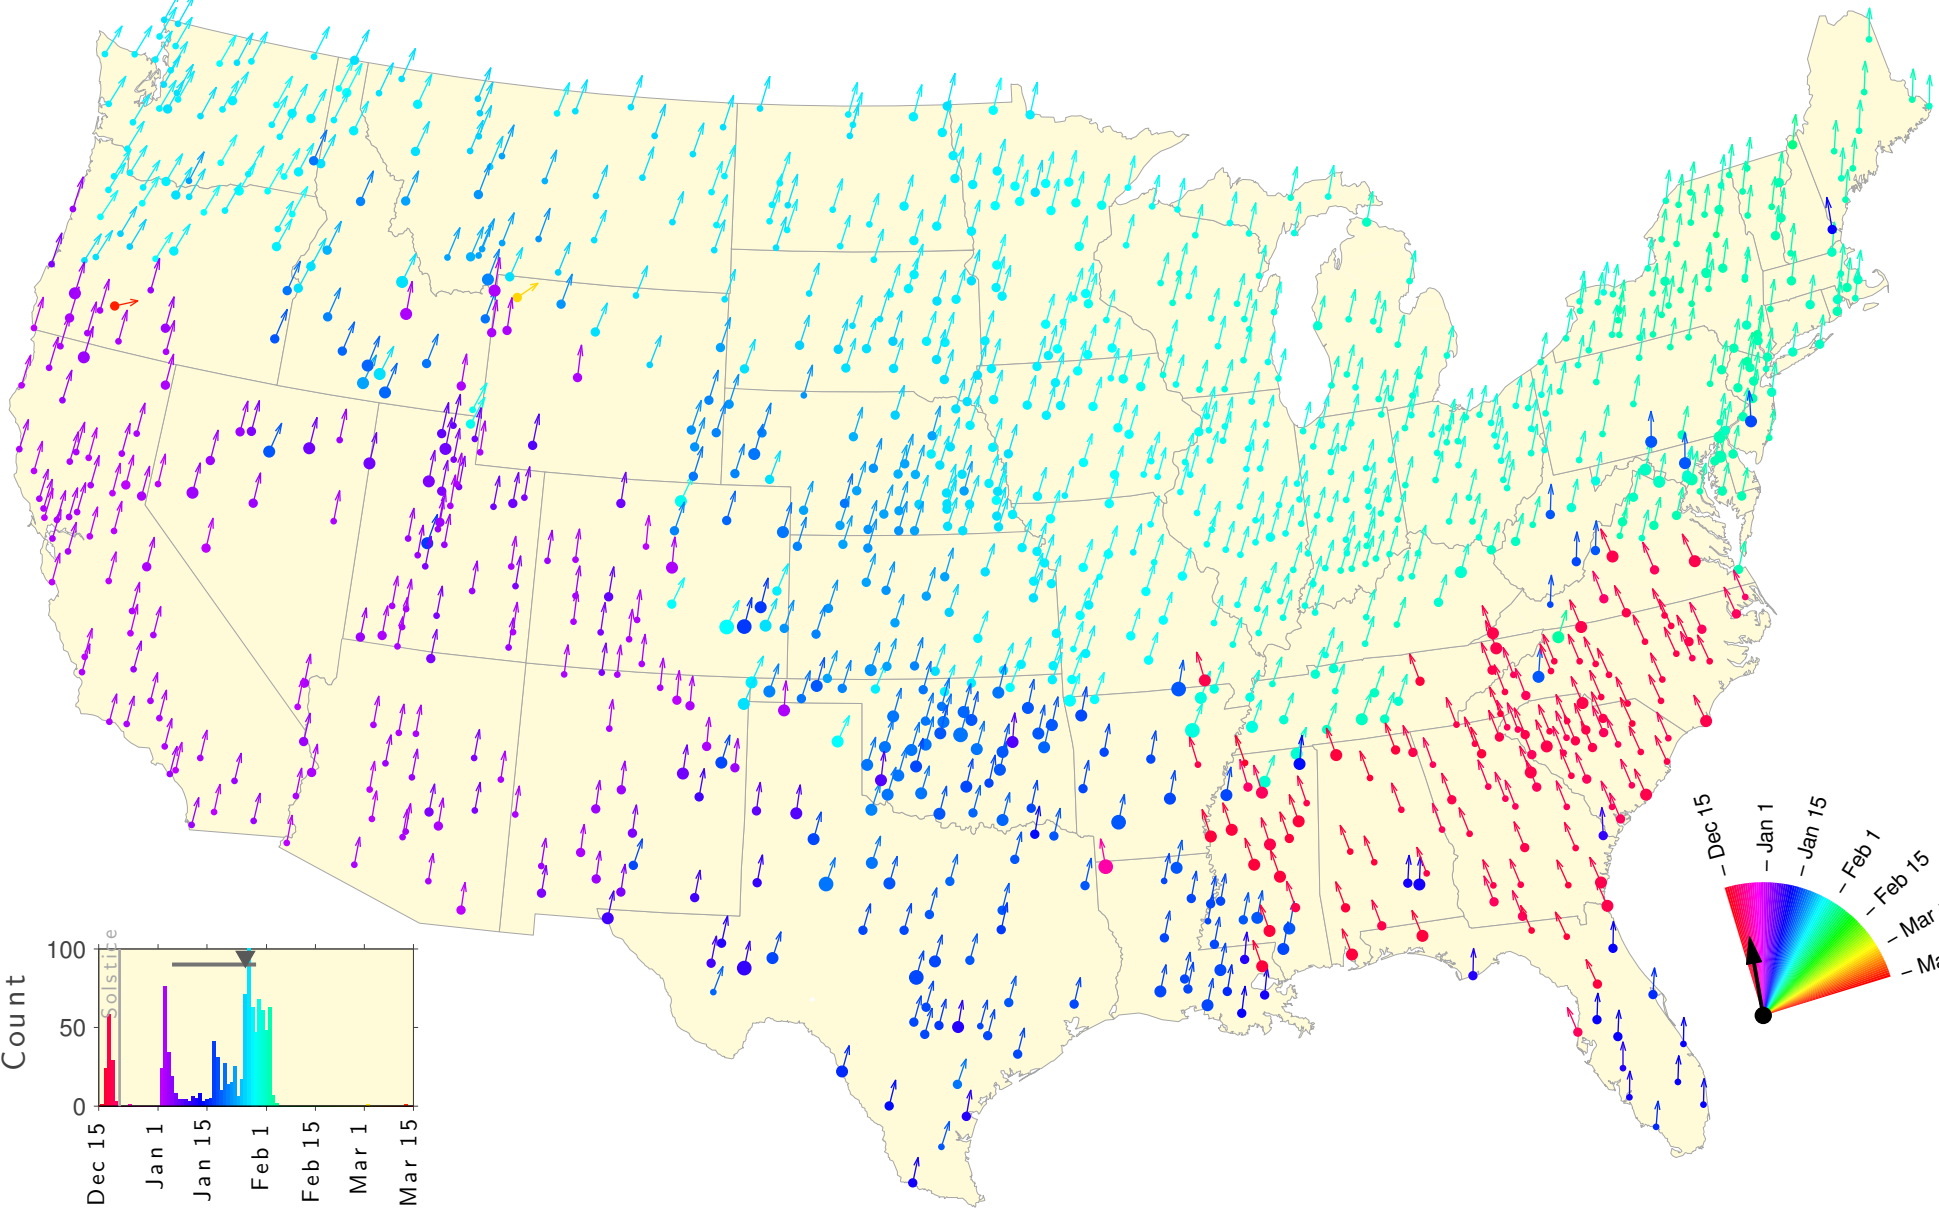

Winter Teletherm—25 year estimates: 1927 to 1951

Winter Teletherm—25 year estimates: 1928 to 1952

Winter Teletherm—25 year estimates: 1929 to 1953

Winter Teletherm—25 year estimates: 1930 to 1954

Winter Teletherm—25 year estimates: 1931 to 1955

Winter Teletherm—25 year estimates: 1932 to 1956

Winter Teletherm—25 year estimates: 1933 to 1957

Winter Teletherm—25 year estimates: 1934 to 1958

Winter Teletherm—25 year estimates: 1935 to 1959

Winter Teletherm—25 year estimates: 1936 to 1960

Winter Teletherm—25 year estimates: 1937 to 1961

Winter Teletherm—25 year estimates: 1938 to 1962

Winter Teletherm—25 year estimates: 1939 to 1963

Winter Teletherm—25 year estimates: 1940 to 1964

Winter Teletherm—25 year estimates: 1941 to 1965

Winter Teletherm—25 year estimates: 1942 to 1966

Winter Teletherm—25 year estimates: 1943 to 1967

Winter Teletherm—25 year estimates: 1944 to 1968

Winter Teletherm—25 year estimates: 1945 to 1969

Winter Teletherm—25 year estimates: 1946 to 1970