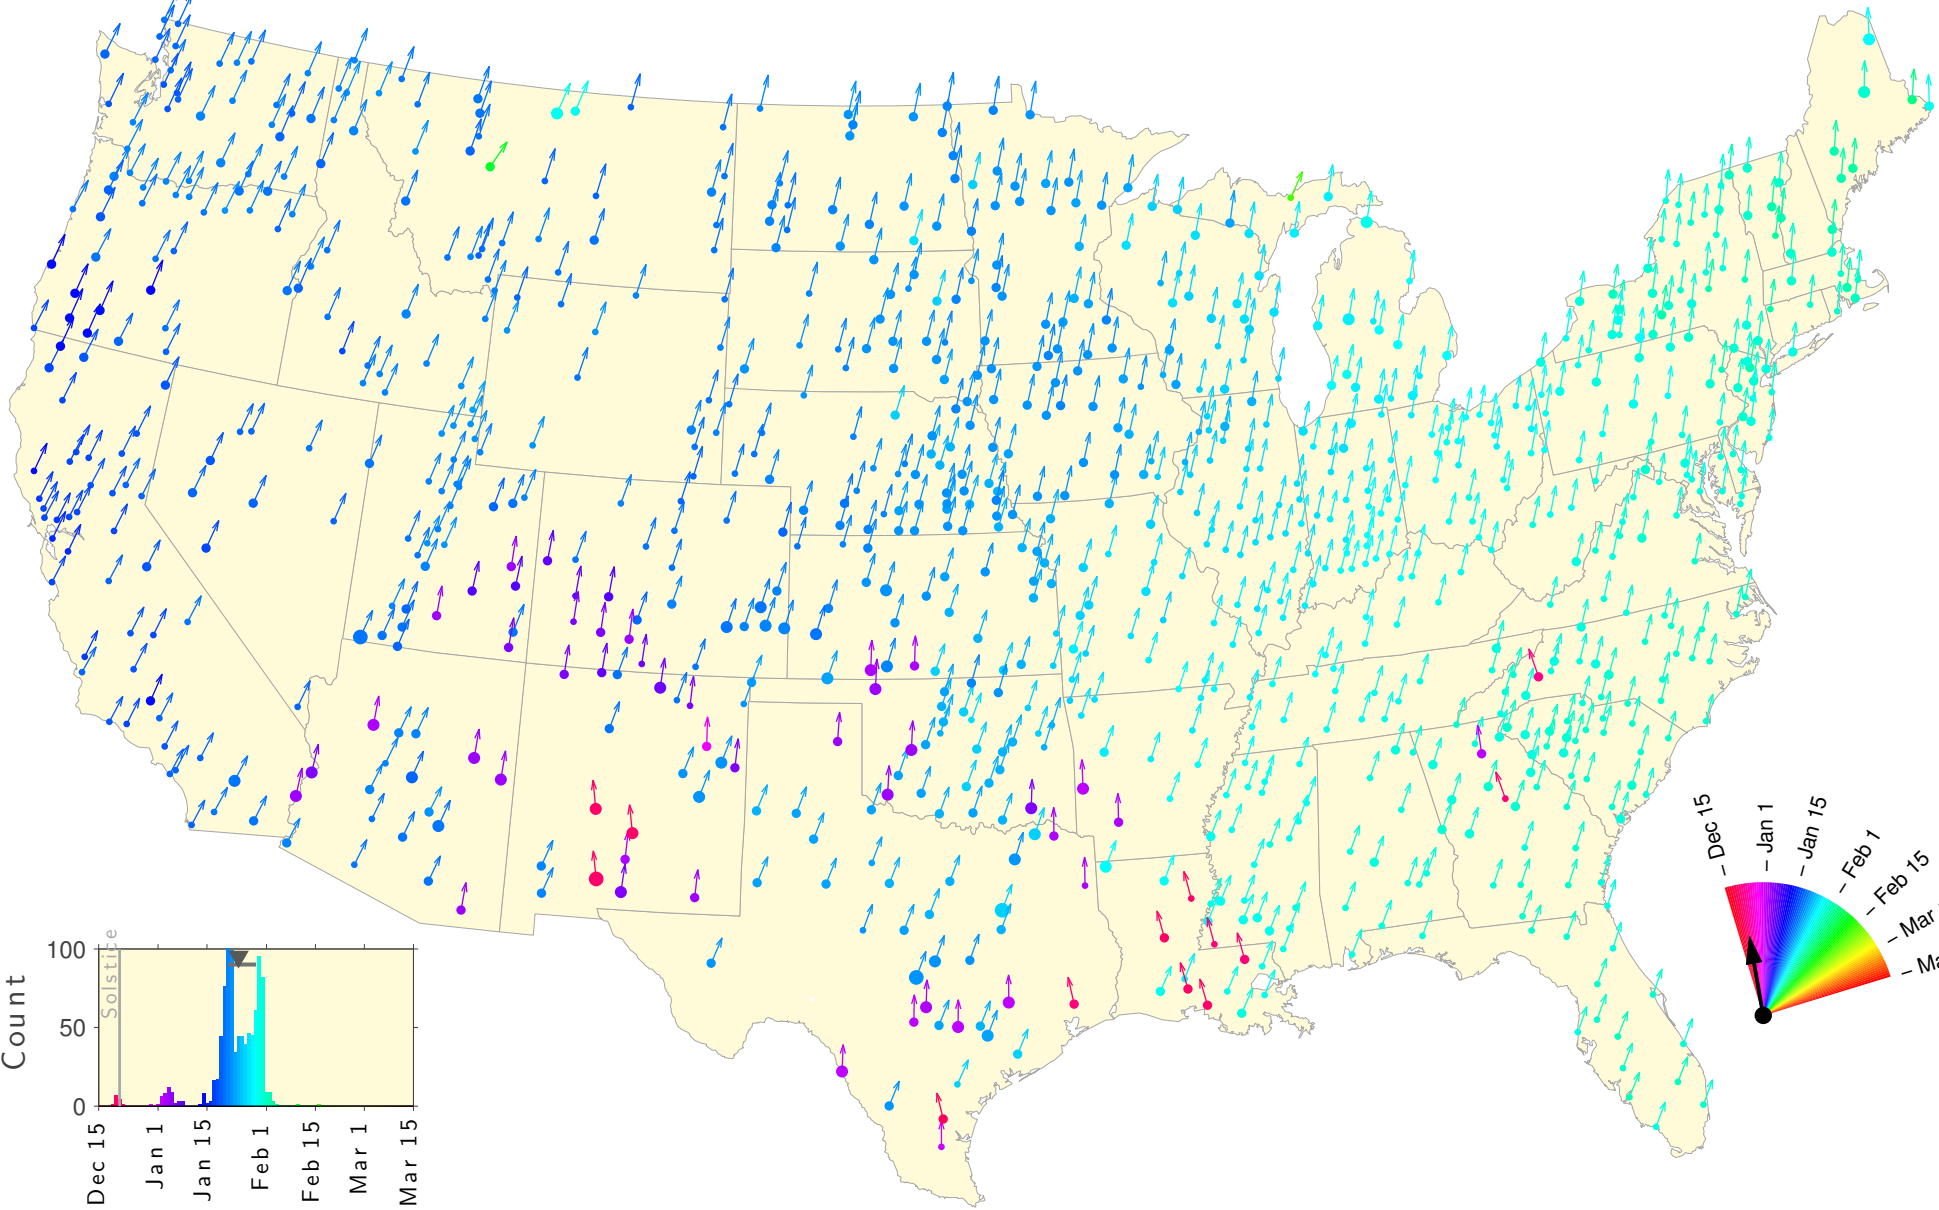

Winter Teletherm—25 year estimates: 1912 to 1936

Winter Teletherm—25 year estimates: 1913 to 1937

Winter Teletherm—25 year estimates: 1914 to 1938

Winter Teletherm—25 year estimates: 1915 to 1939

Winter Teletherm—25 year estimates: 1916 to 1940

Winter Teletherm—25 year estimates: 1917 to 1941

Winter Teletherm—25 year estimates: 1918 to 1942

Winter Teletherm—25 year estimates: 1919 to 1943

Winter Teletherm—25 year estimates: 1920 to 1944

Winter Teletherm—25 year estimates: 1921 to 1945

Winter Teletherm—25 year estimates: 1922 to 1946

Winter Teletherm—25 year estimates: 1923 to 1947

Winter Teletherm—25 year estimates: 1924 to 1948

Winter Teletherm—25 year estimates: 1925 to 1949

Winter Teletherm—25 year estimates: 1926 to 1950

Winter Teletherm—25 year estimates: 1927 to 1951

Winter Teletherm—25 year estimates: 1928 to 1952

Winter Teletherm—25 year estimates: 1929 to 1953

Winter Teletherm—25 year estimates: 1930 to 1954

Winter Teletherm—25 year estimates: 1931 to 1955