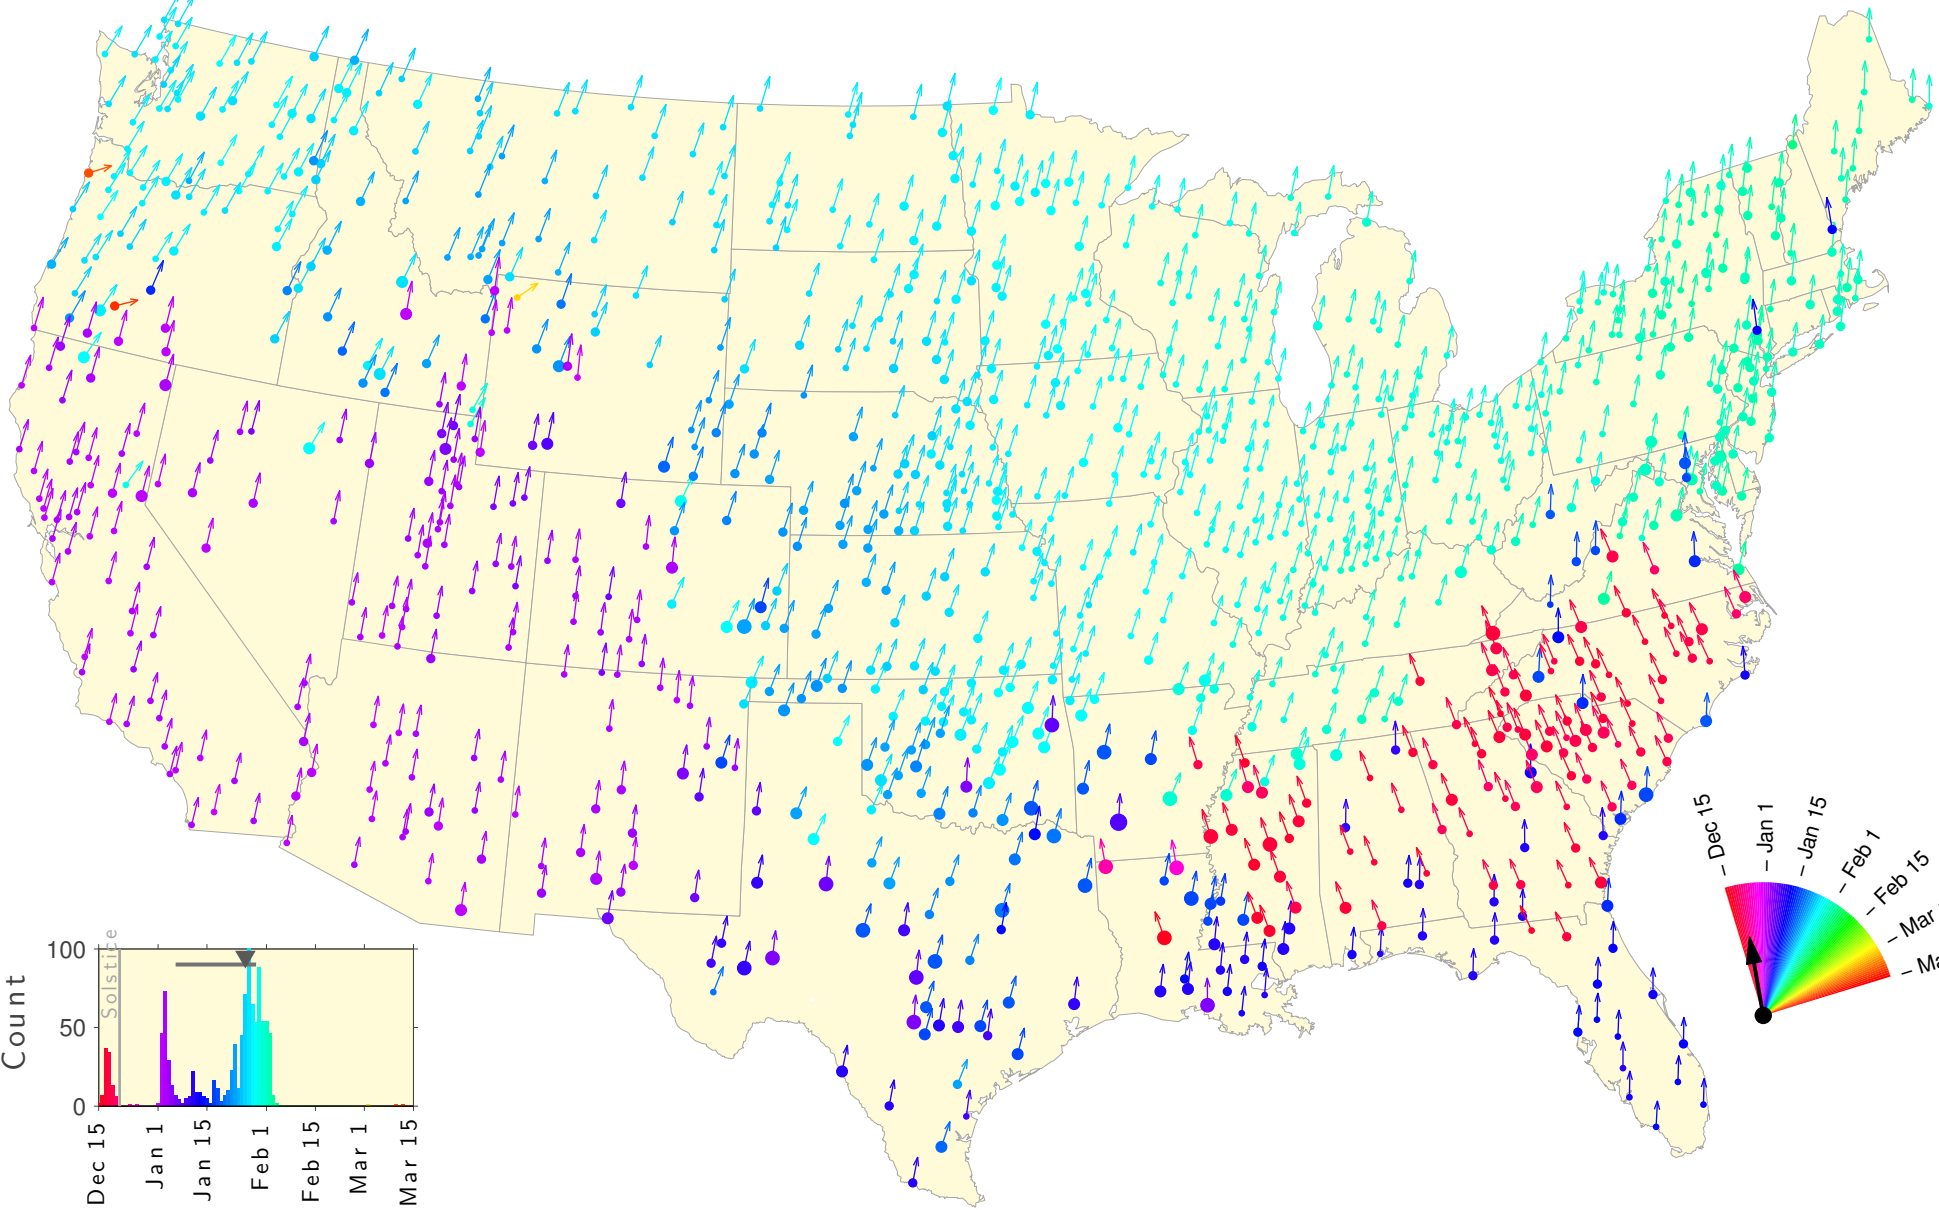

Winter Teletherm—25 year estimates: 1927 to 1951

Winter Teletherm—25 year estimates: 1928 to 1952

Winter Teletherm—25 year estimates: 1929 to 1953

Winter Teletherm—25 year estimates: 1930 to 1954

Winter Teletherm—25 year estimates: 1931 to 1955

Winter Teletherm—25 year estimates: 1932 to 1956

Winter Teletherm—25 year estimates: 1933 to 1957

Winter Teletherm—25 year estimates: 1934 to 1958

Winter Teletherm—25 year estimates: 1935 to 1959

Winter Teletherm—25 year estimates: 1936 to 1960

Winter Teletherm—25 year estimates: 1937 to 1961

Winter Teletherm—25 year estimates: 1938 to 1962

Winter Teletherm—25 year estimates: 1939 to 1963

Winter Teletherm—25 year estimates: 1940 to 1964

Winter Teletherm—25 year estimates: 1941 to 1965

Winter Teletherm—25 year estimates: 1942 to 1966

Winter Teletherm—25 year estimates: 1943 to 1967

Winter Teletherm—25 year estimates: 1944 to 1968

Winter Teletherm—25 year estimates: 1945 to 1969

Winter Teletherm—25 year estimates: 1946 to 1970