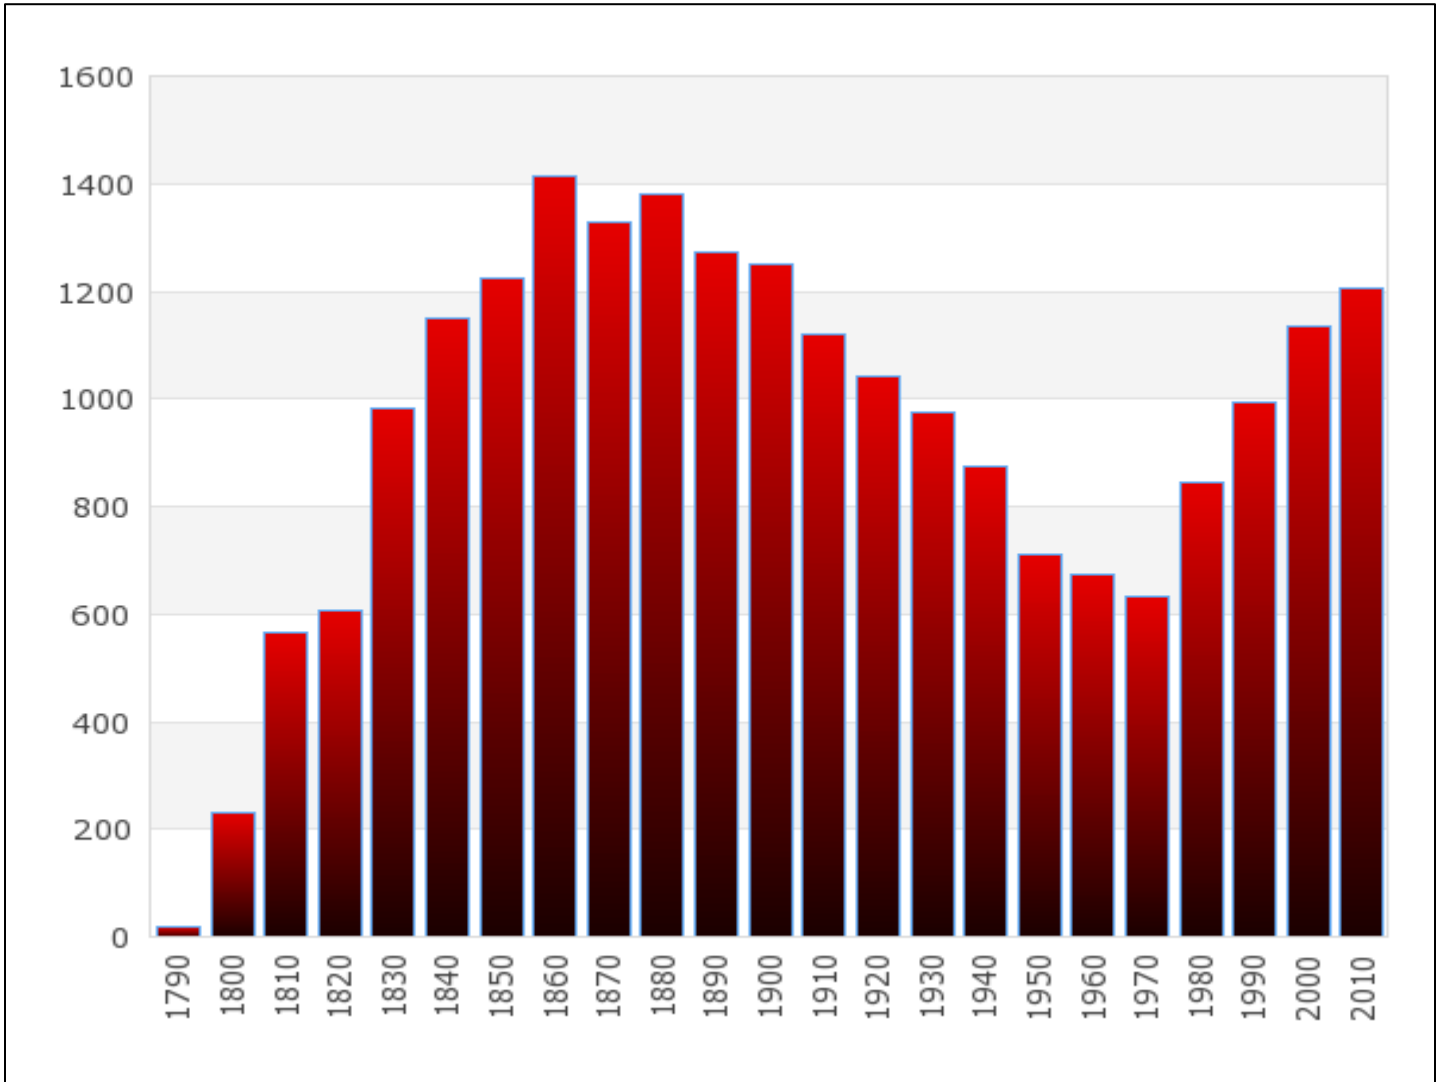

Craftsbury was originally chartered as a town on August 23rd of 1781 under the name Minden by Timothy Newell, Ebenezer Crafts and 61 other associates. The town changed its name to Craftsbury in 1790 (Vermont Place-Names Footprints of History).

Source: *Vermont Indicators Online: Civics & Planning*

Population

Long Term Population History

Source: Decennial Census data retrieved from Vermont Indicators Online

Recent Population Change

Craftsbury		Craftsbury as % of Orleans County		Orleans County		Vermont	
2000	2010	2000	2010	2000	2010	2000	2010
1,136	1,206	4.3%	4.4%	26,277	27,231	608,827	625,741