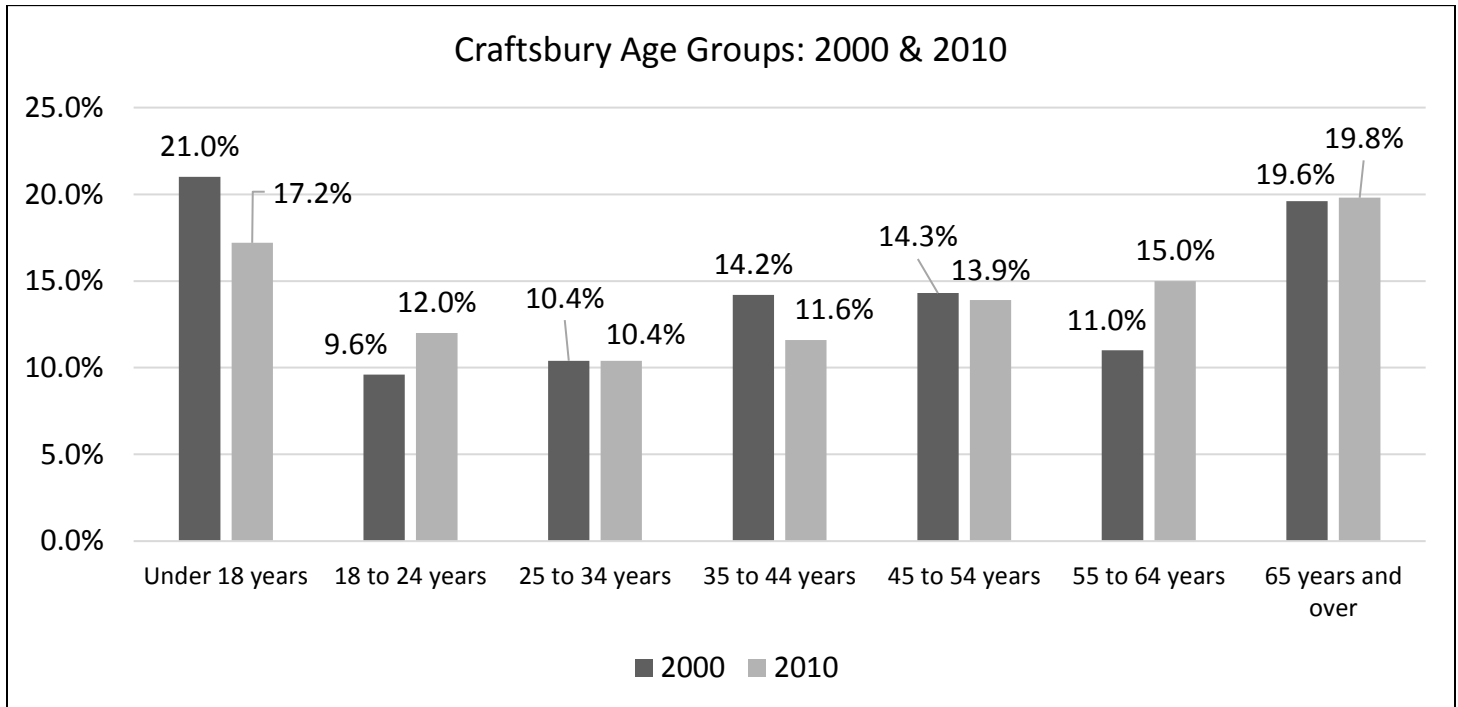

Median Age

Craftsbury		Orleans County		Vermont	
2000	2010	2000	2010	2000	2010
41.4	44.1	39.3	43.7	37.7	41.5

Source: US Census Bureau, 2000 & 2010 Decennial Census

Recent Population Change by Age Categories: 2000 & 2010

Source: 2000 & 2010 Decennial Census

Vermont Nativity

The most recent data available from the time period 2009-2013 reveal that 60.0% of Craftsbury residents are native to Vermont. This compares to 63.8% in Orleans County and 51.2% across the state.

Source: US Census Bureau, 2009-2013 American Community Survey Estimates

Disabled Populations

	Craftsbury	Orleans County	Vermont
Total Non-Institutionalized, Disabled Population	11.6%	15.8%	13.3%
-Population Under 5	0.0%*	0.3%	1.3%
-Population 5-17 Years of Age	6.3%	7.8%	7.1%
-Population 18-64 Years of Age	7.1%	13.1%	11.1%
-Population 65+	31.5%	36.2%	33.7%

Source: US Census Bureau, 2009-2013 American Community Survey Estimates

* Due to small sample size, margin of error is +/-28.4 % for Craftsbury's under 5 years of age disabled pop.