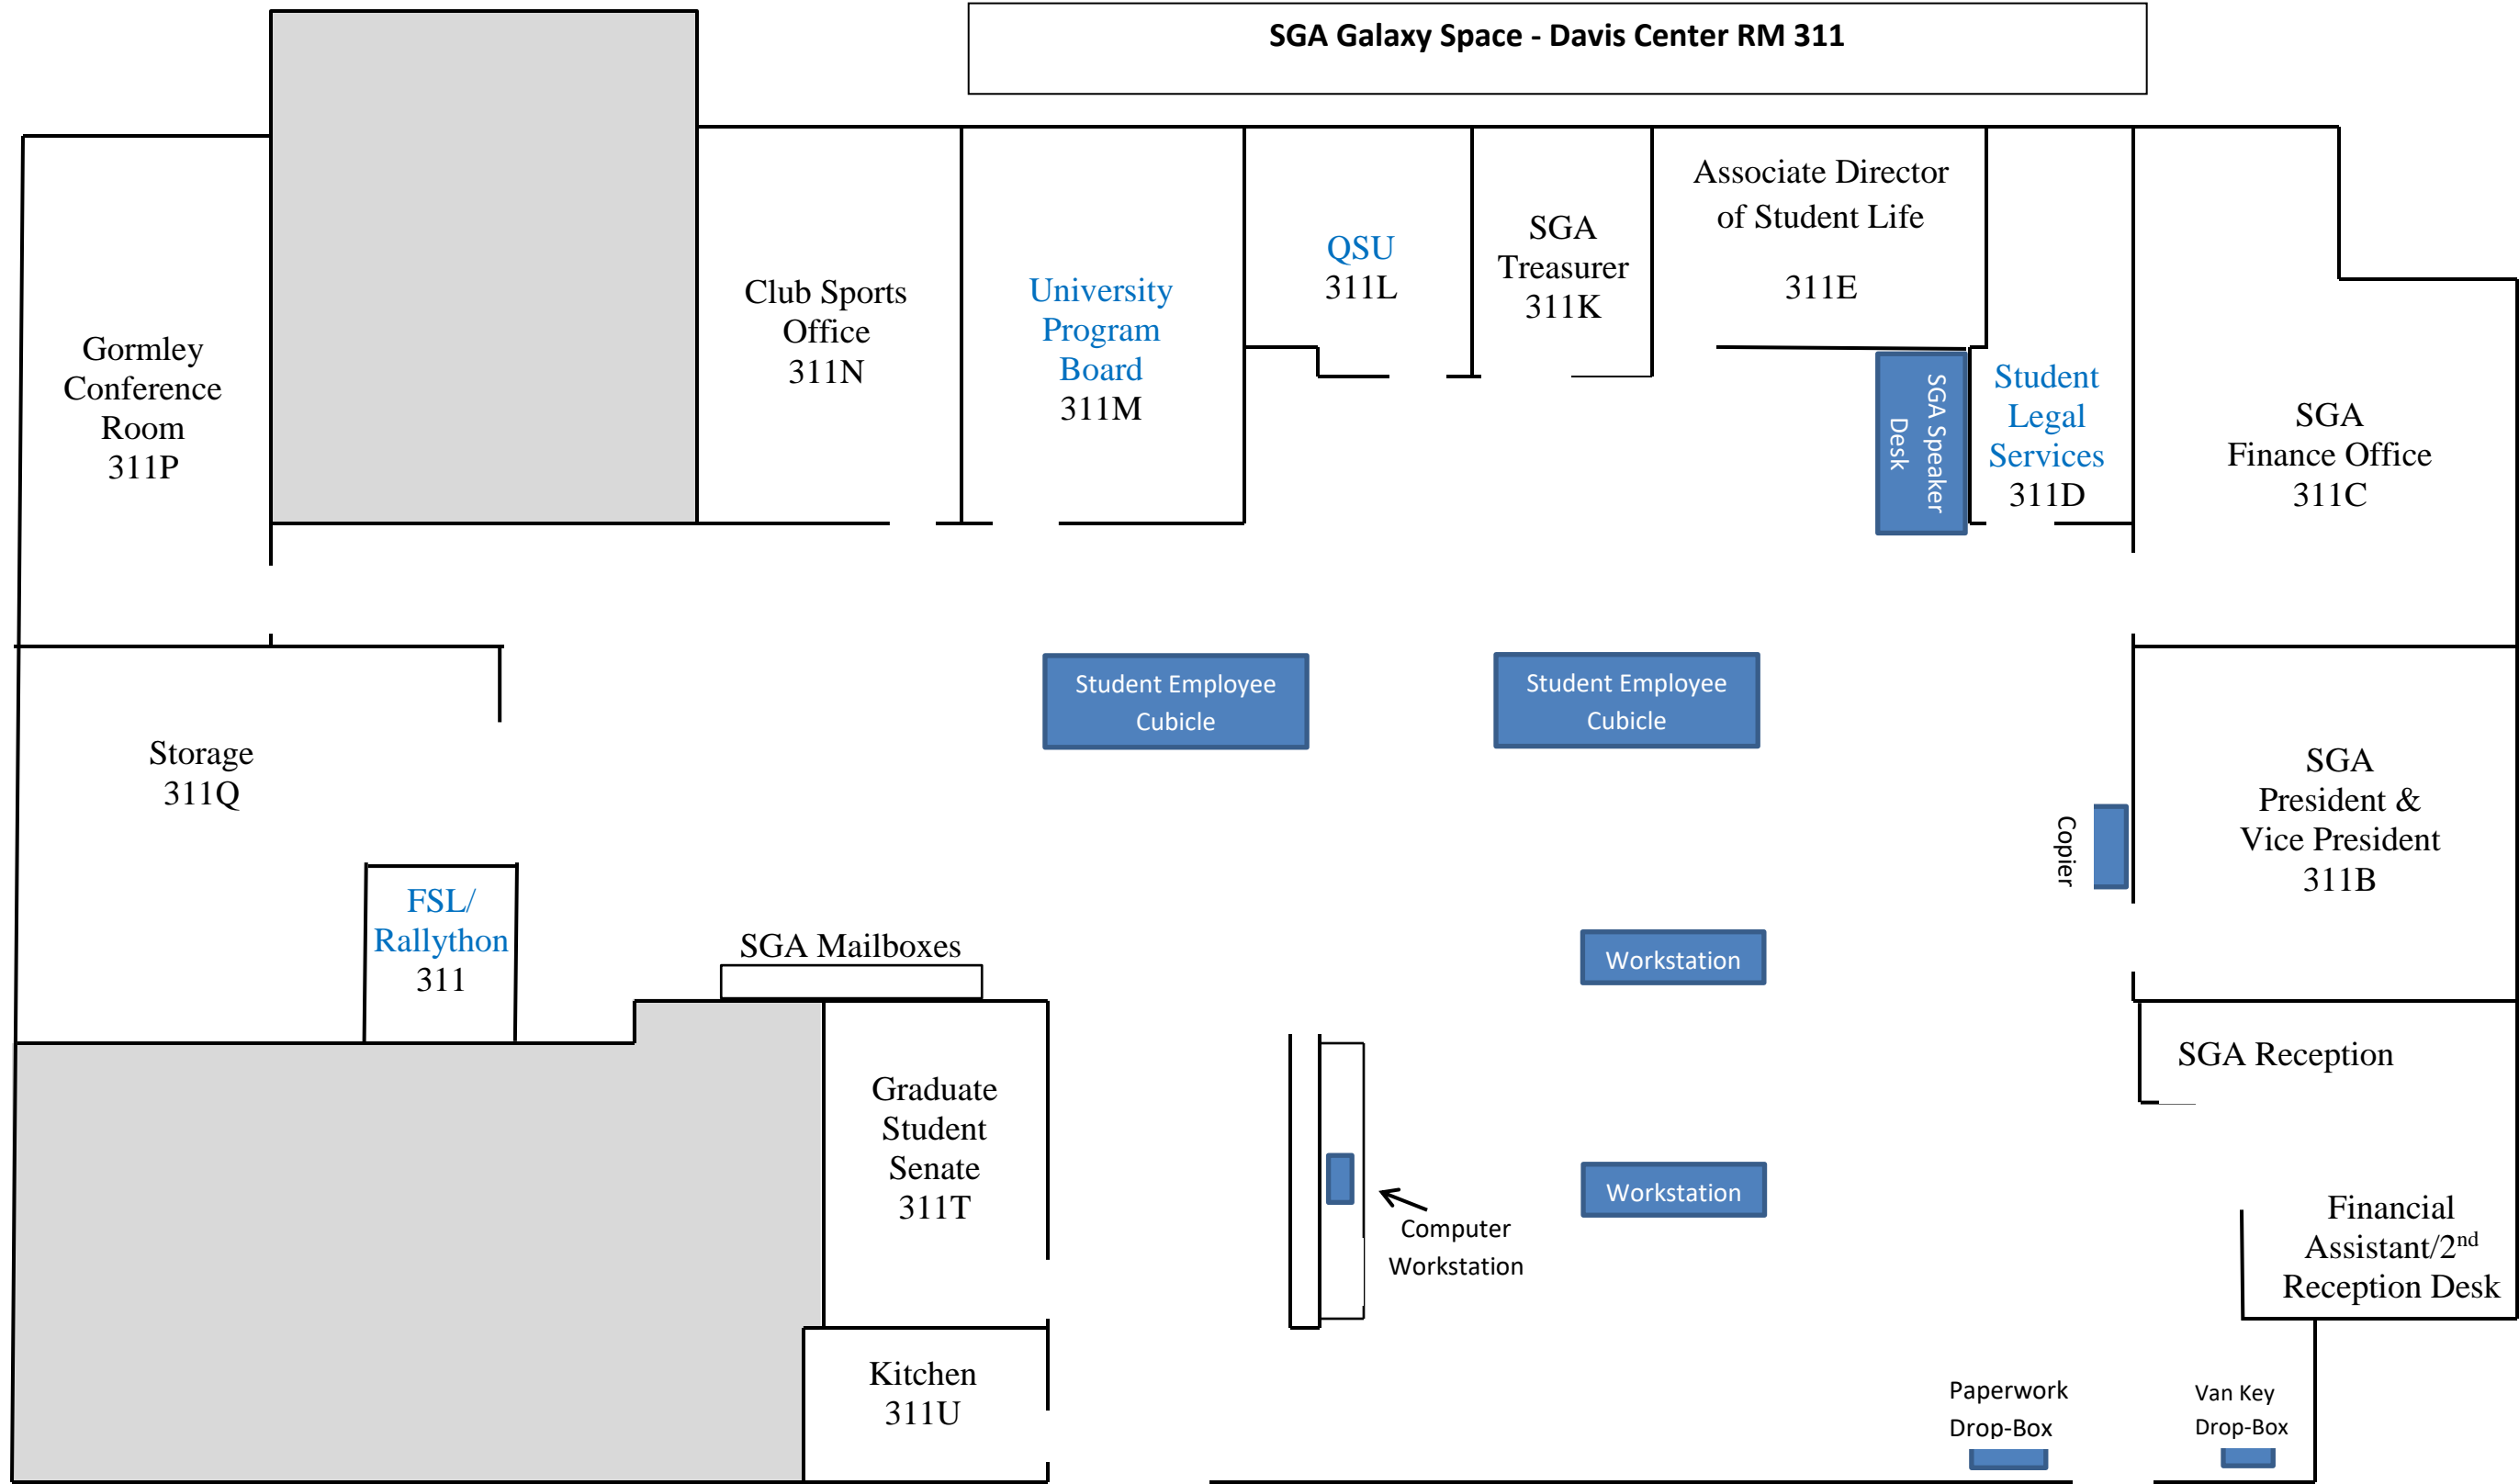

SGA Galaxy Space - Davis Center RM 311

GSS Entrance
(Will be locked)

SGA Entrance