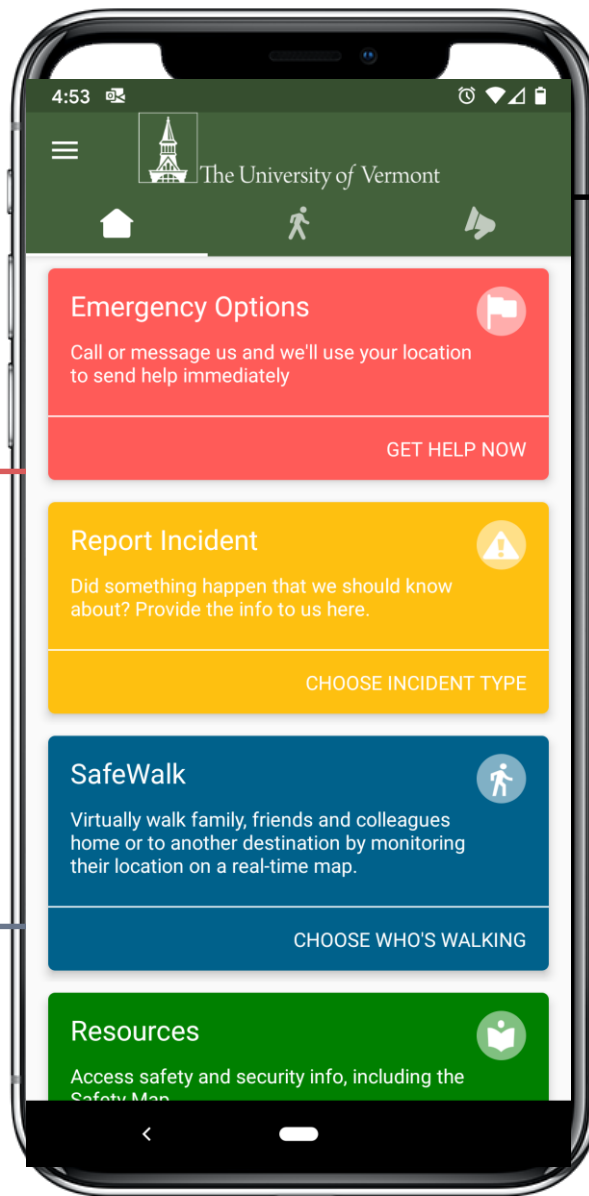

LiveSafe®

Community-Sourced Risk Intelligence

Request Help

Communicate with local emergency services and your organization's safety officials - no matter where you are in the world.

SafeWalk

Ask friends and family to virtually escort you to your intended destination.

Get LiveSafe

Download "LiveSafe" from the App Store or Google Play. Register with your UVM email and fill out your profile. Search for & select our organization.

Share Info with Campus Safety Partners

Something's happened? With just a few taps, quickly and easily send information to the correct department..

Know What To Do in an Emergency & Other Info

Access important information from your organization, like emergency procedures and community resources. Use the Safety Map to find buildings, safety places, and other information.

Scroll down the App for Additional Safety Information