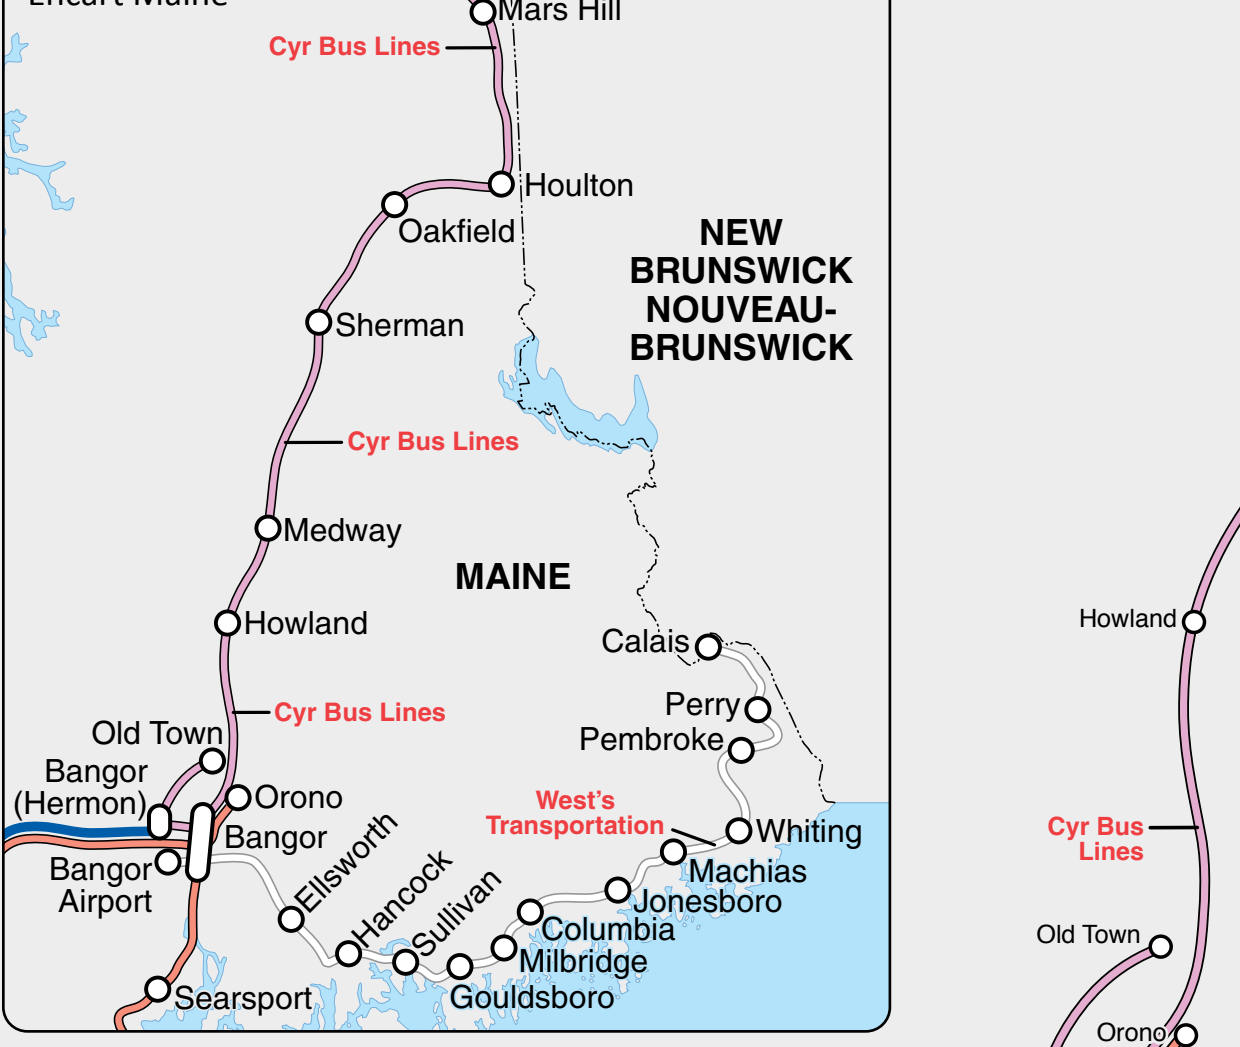

Rail Service

1. Serviço Ferroviário • Servicio de ferrocarril • 鐵路服務 • Service ferroviaire
2. **National Rail Service**
     Serviço Ferroviário Nacional • Servicio de ferrocarril nacional
     全美鐵路服務 • Service ferroviaire national
   - **Amtrak**
     800-872-7245, TTY 800-523-6590, www.amtrak.com
   - **Via Rail**
     800-872-7245, TTY 800-268-9503, www.viarail.ca
   - **Seasonal Rail Service**
     Serviço Ferroviário Sazonal • Servicio de ferrocarril de temporada
     季節性鐵路服務 • Service ferroviaire saisonnier
   - **CapeFLYER**
     508-775-8504, capeflyer.com
   - **Local Rail Service**
     Serviço Ferroviário Local • Servicio de ferrocarril local
     當地鐵路服務 • Service ferroviaire local
   - **Massachusetts Bay Transportation Authority**
     800-392-6100, TTY 617-222-5146, www.mbta.com
   - **Shore Line East**
     800-255-7433, www.shorelineeast.com
   - **Metro-North**
     877-690-5114, www.mta.info
   - **Hartford Line**
     877-287-4337, www.hartfordline.com

Maine Inset