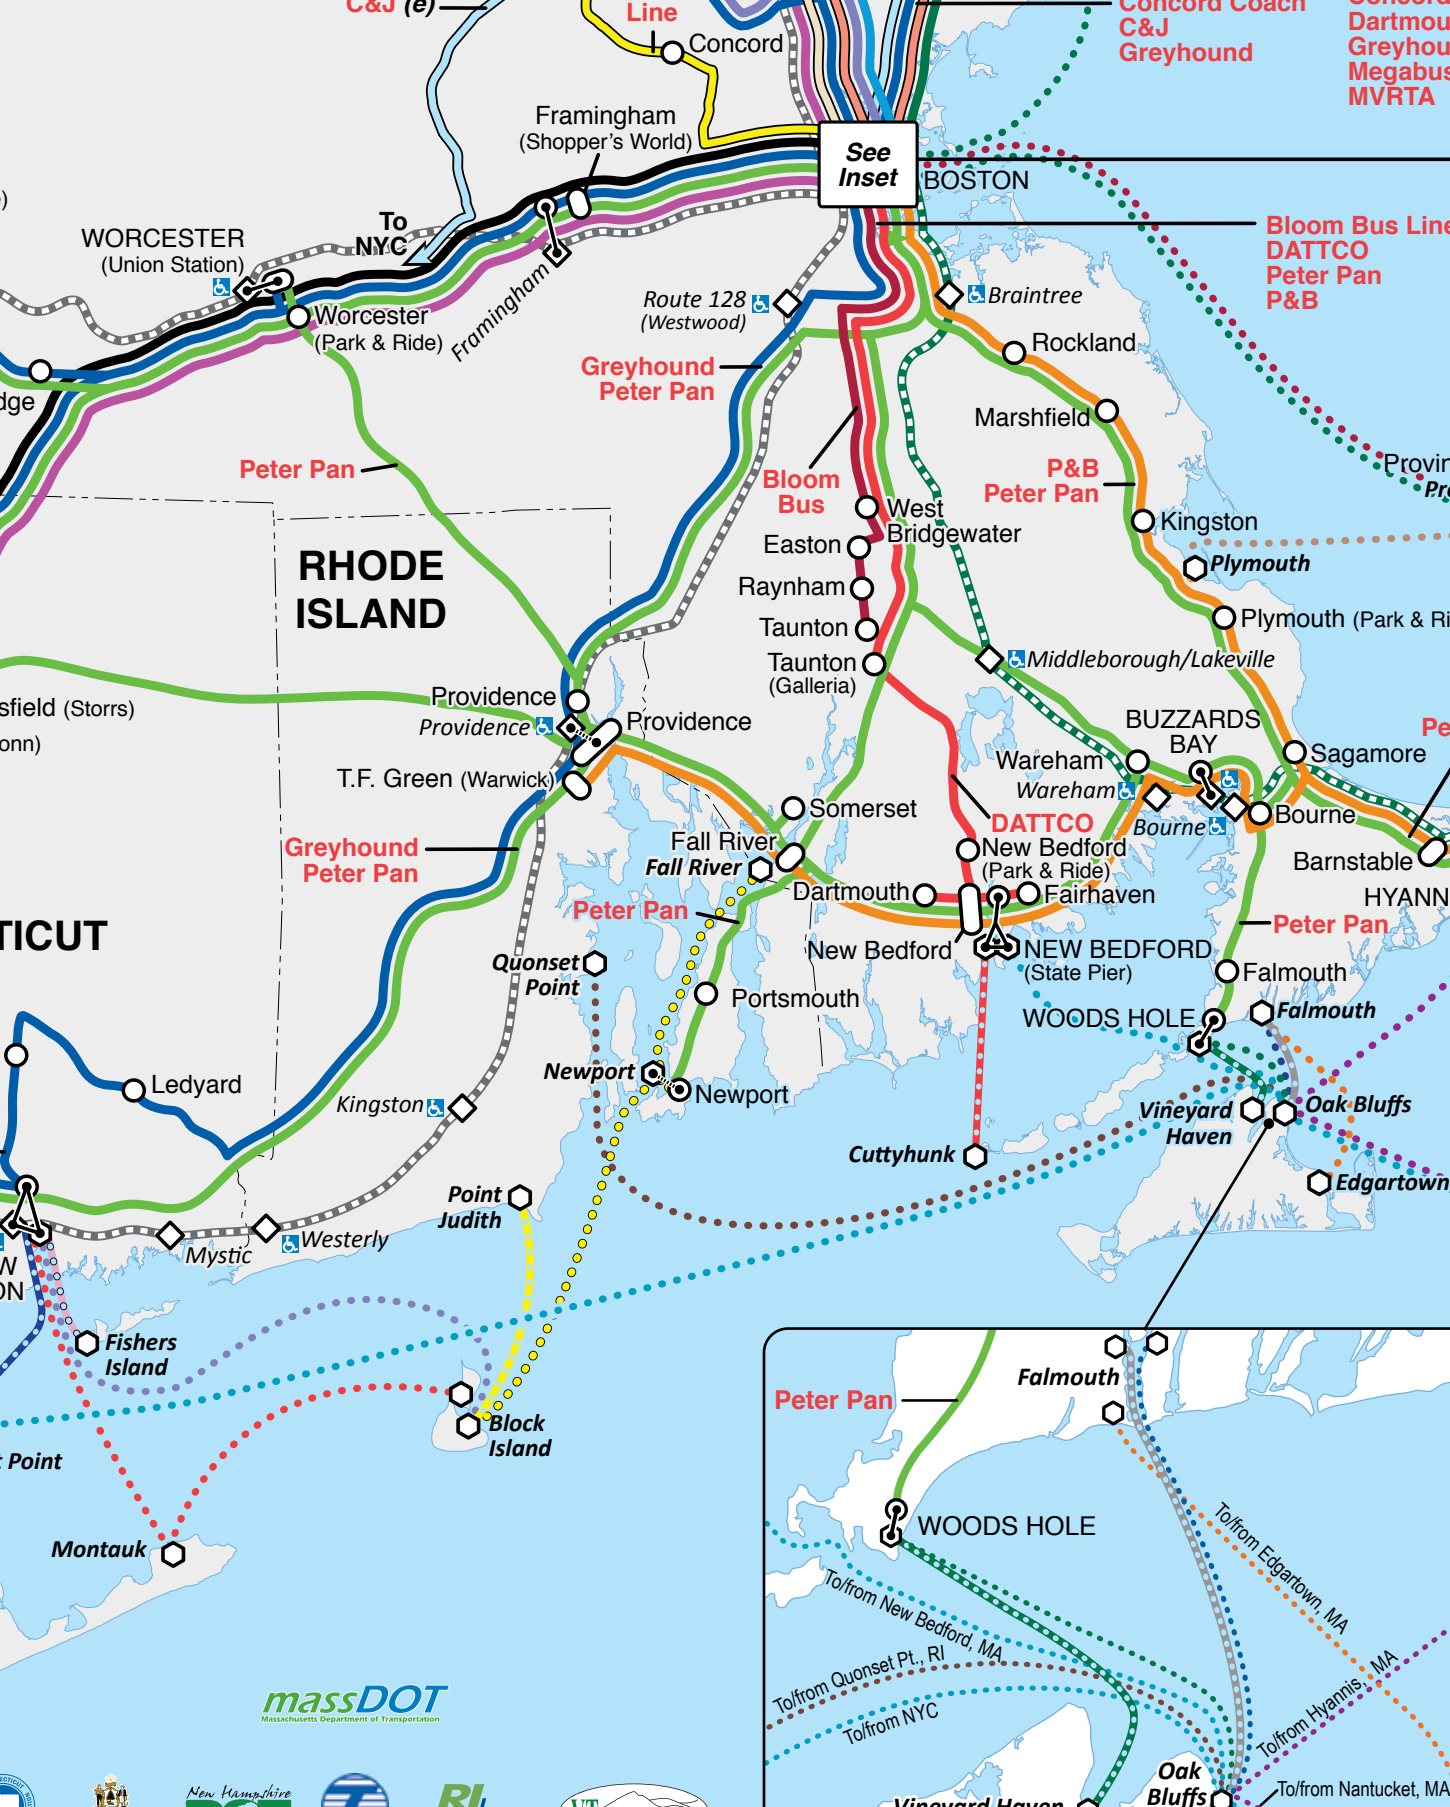

MASSACHUSETTS