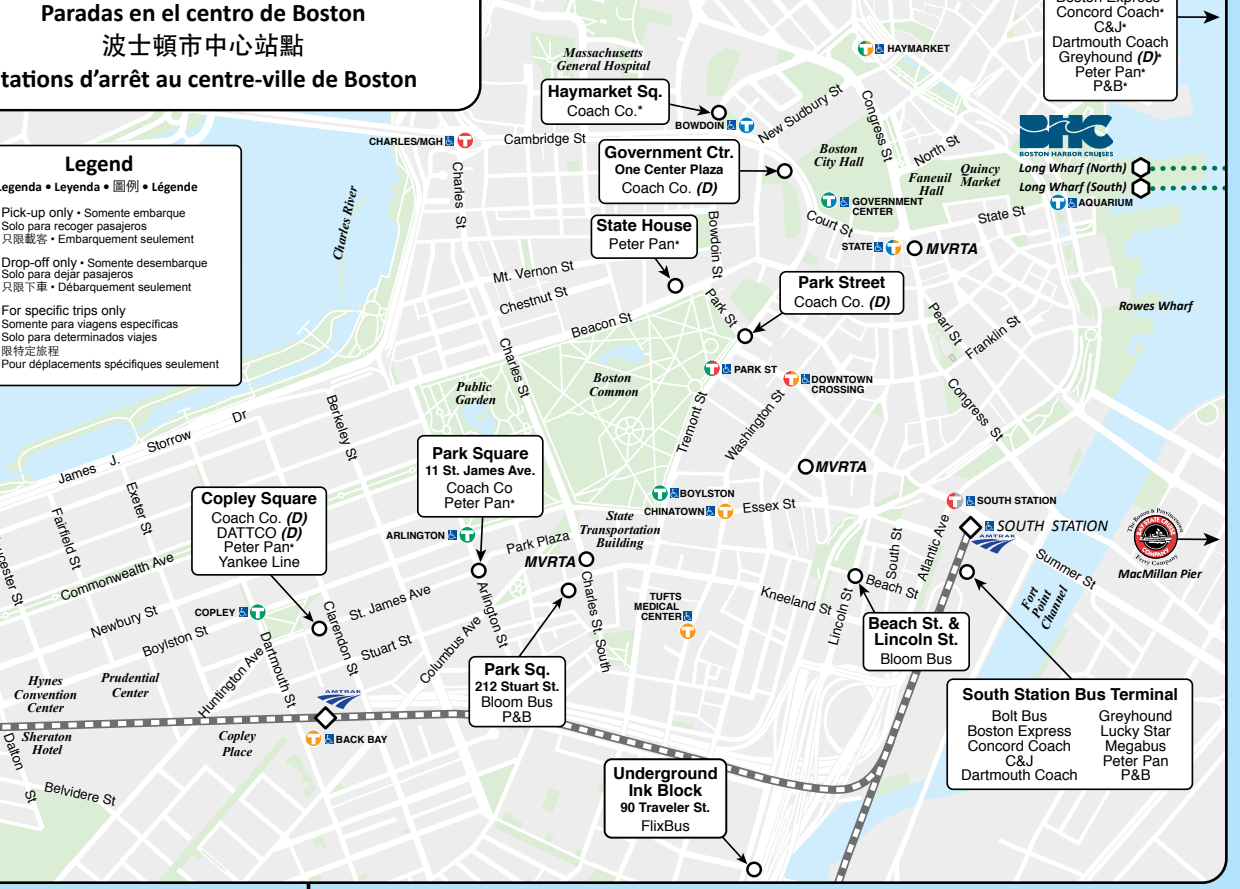

Stop Locations in Downtown Boston

Ferry Service

1. Serviço de Balsa • Servicio de ferry • 渡輪服務 • Service de Traversier (Ferry)
2. **Bay State Cruise Co.**
     877-783-3779, www.baystatecruisecompany.com
   - **Block Island Express**
     860-444-4624, www.goblockisland.com
   - **Block Island Ferry**
     866-783-7996, www.blockislandferry.com
   - **Boston Harbor Cruises BHC**
     877-733-9425, www.bostonharbortours.com
   - **Bridgeport & Port Jefferson Steamboat Co.**
     888-443-3779, www.888443ferry.com
   - **Cuttyhunk Ferry Co.**
     508-992-0200, www.cuttyhunkferryco.com
   - **Cross Sound Ferry**
     860-443-5281, www.longislandferry.com
   - **Falmouth Ferry**
     800-492-8082, www.falmouthedgatawayferry.com
   - **Fishers Island Ferry**
     631-788-7744, www.fillery.com
   - **Fort Ticonderoga Ferry**
     802-897-7999, www.forttiffany.com
   - **Freedom Cruise Line**
     508-432-8999, www.nantucketislandferry.com
   - **Hy-Line Cruises**
     800-492-8082, www.hylinecruises.com
   - **Island Queen**
     508-548-4800, islandqueen.com
   - **Lake Champlain Ferries ferries**
     802-864-9804, www.ferries.com
   - **Martha's Vineyard Fast Ferry**
     401-295-4040, www.vineyardfastferry.com
   - **Patriot Party Boats Patriot Party Boats**
     508-548-2626, www.patriotpartyboats.com
   - **Plymouth to Provincetown Express Ferry**
     508-746-2643, www.captjohn.com
   - **Seastreak seastreak**
     800-262-8743, www.seastreak.com
   - **Steamship Authority**
     508-477-8600, TTY 508-540-1394, www.steamshipauthority.com
   - **Viking Fleet VIKING FLEET**
     631-668-5700, www.vikingfleet.com