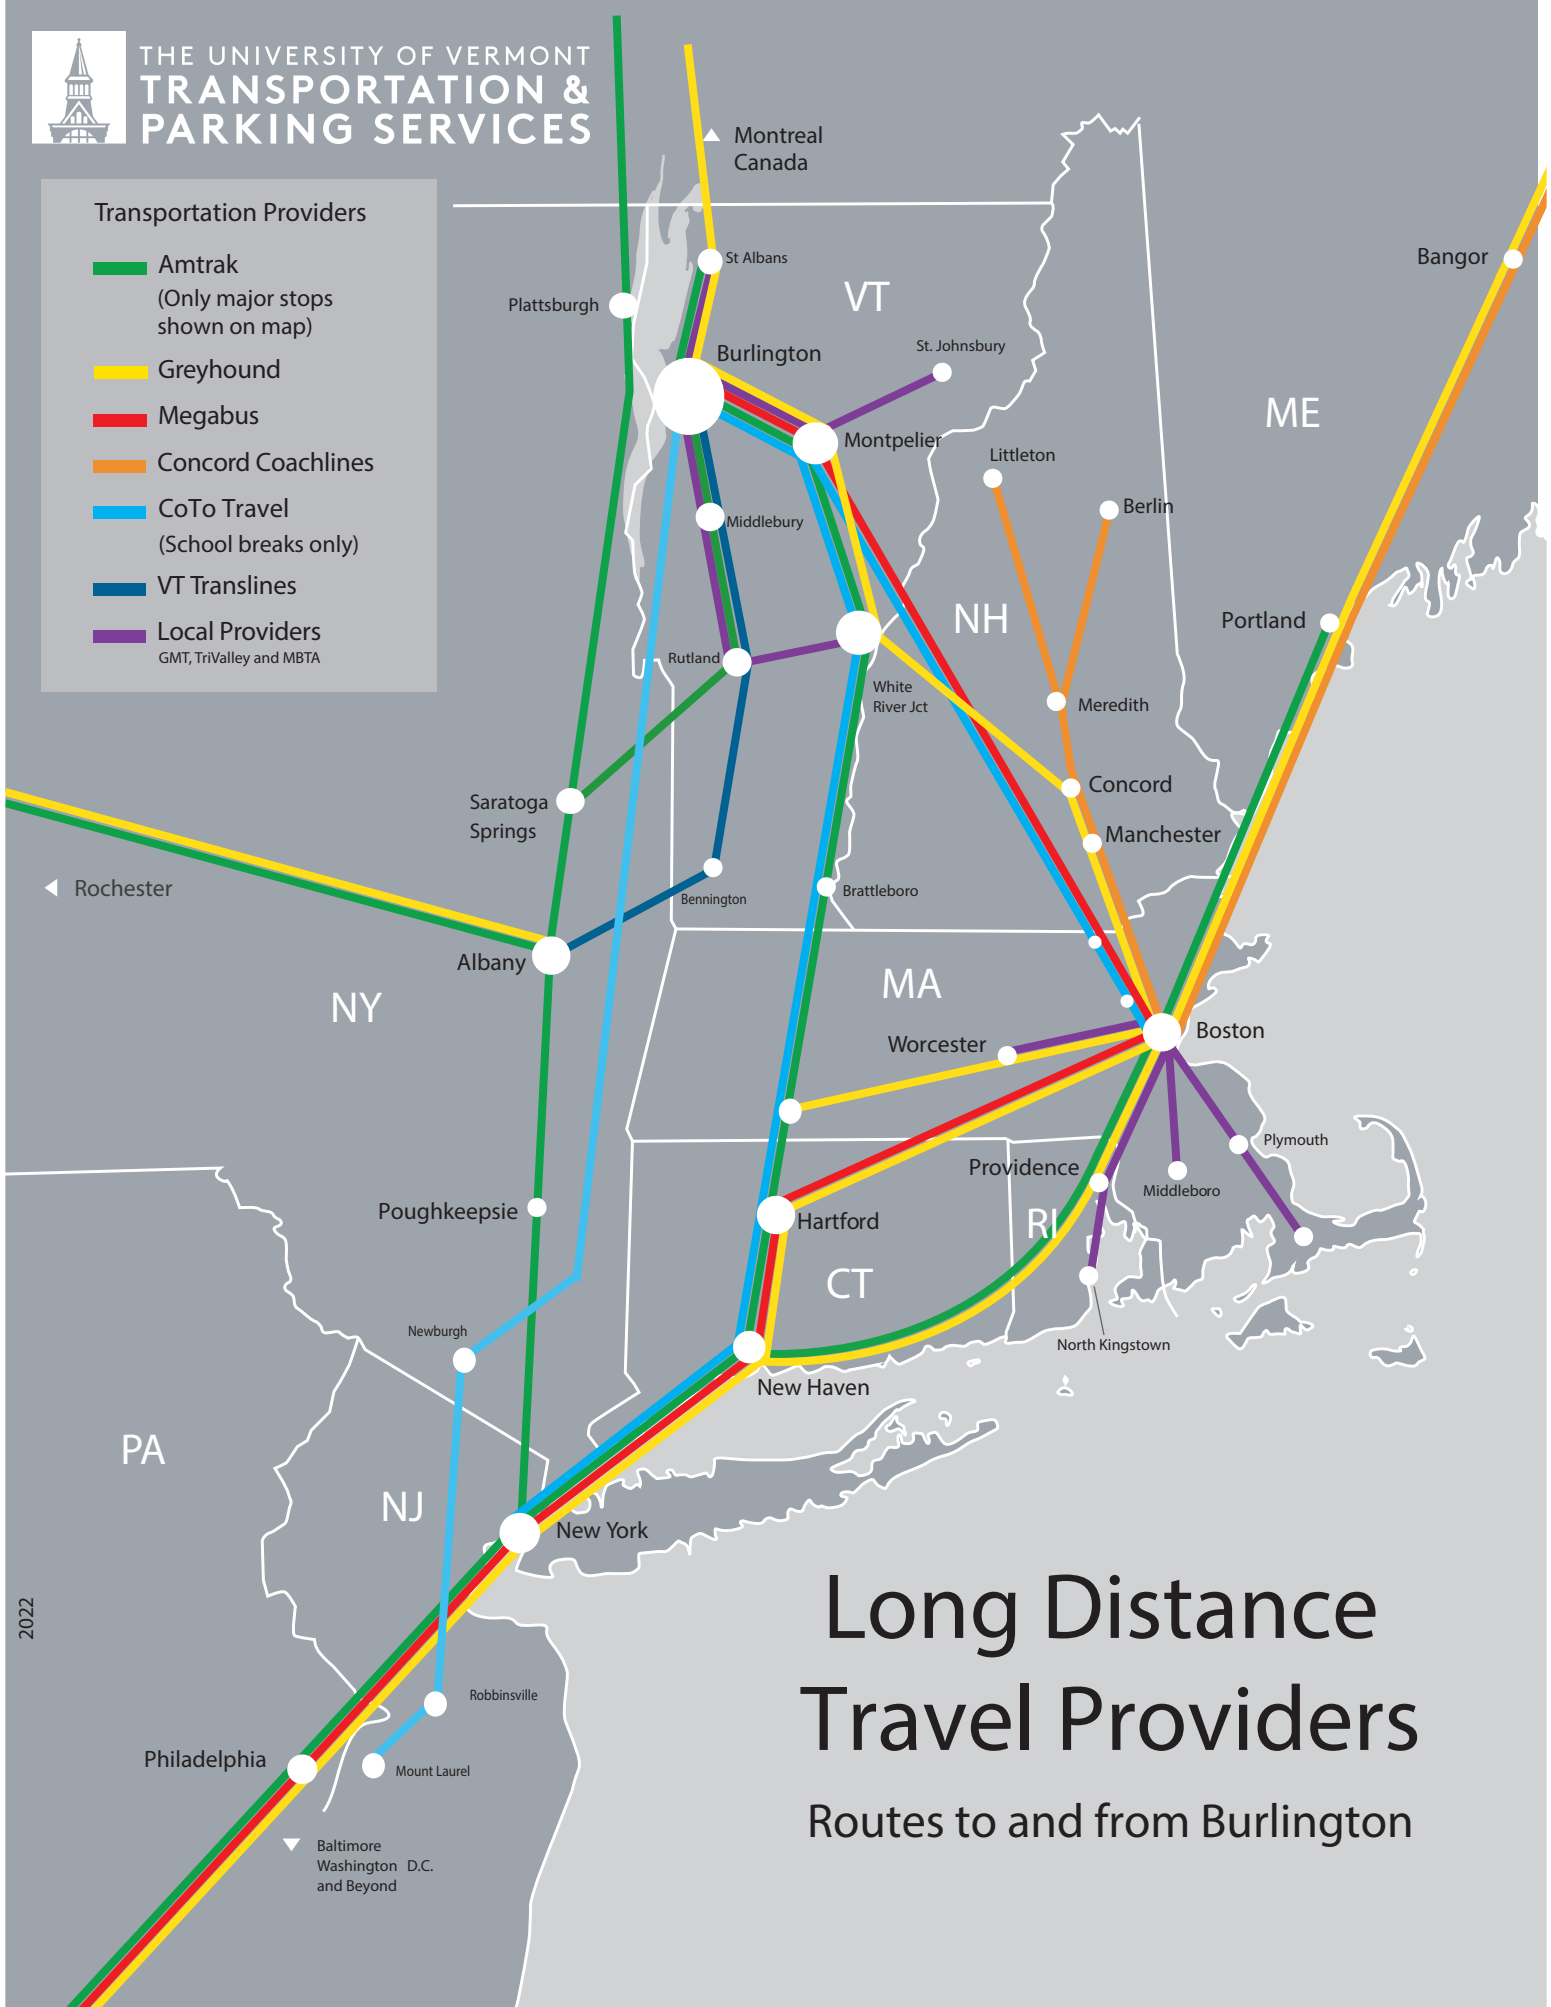

Transportation Providers

- █ Amtrak
(Only major stops shown on map)
- █ Greyhound
- █ Megabus
- █ Concord Coachlines
- █ CoTo Travel
(School breaks only)
- █ VT Translines
- █ Local Providers
GMT, TriValley and MBTA

Long Distance Travel Providers

Routes to and from Burlington