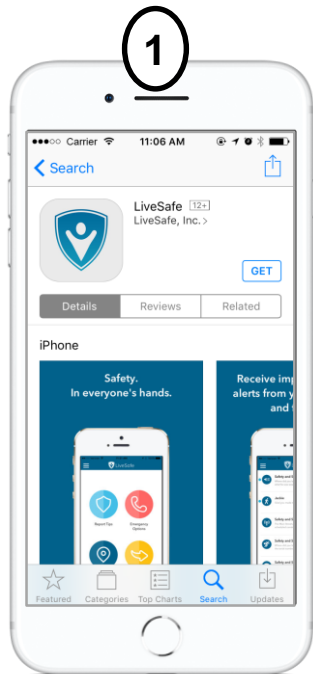

The University of Vermont

Download LiveSafe

APP STORE
Download "LiveSafe" from Google Play or the App Store

PROFILE
Register with your UVM email

CONNECT
Search for & select University of Vermont and then choose your community: Student, Employee or Visitor

VERIFY
Authenticate your account by verifying your full University of Vermont email.

SHARE
Navigate to emergency options, incident reporting, SafeWalk, & Resources

Share Info with Campus Safety Partners

- 1 Report an incident. Let us know anonymously if you choose
- 2 With the SafeWalk feature, invite up to three contacts to digitally accompany you on a real-time map
- 3 Access helpful resources

Get LiveSafe