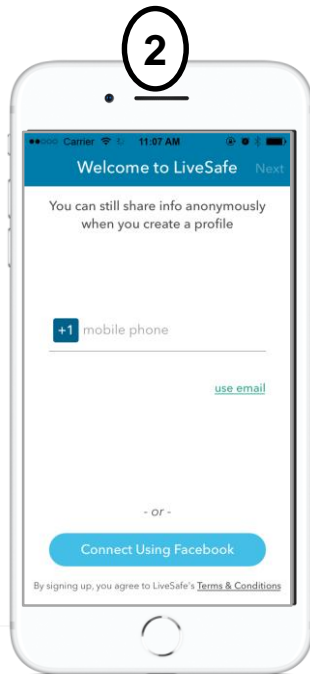

The University of Vermont

Download LiveSafe

APP STORE
Download "LiveSafe" from Google Play or the App Store

PROFILE
Register with your UVM email

CONNECT
Search for & select University of Vermont and then choose your community: Student, Employee or Visitor

VERIFY
Authenticate your account by verifying your full University of Vermont email.

SHARE
Navigate to emergency options, incident reporting, SafeWalk, & Resources

Share Info with Campus Safety Partners

- 1 Report an incident. Let us know anonymously if you choose
- 2 With the SafeWalk feature, invite up to three contacts to digitally accompany you on a real-time map
- 3 Access helpful resources

Get LiveSafe