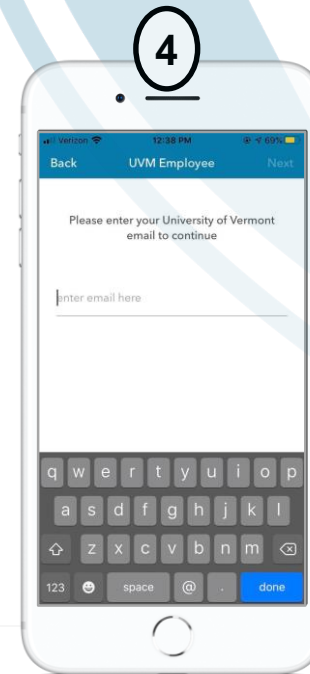

The University of Vermont

Download LiveSafe

APP STORE
Download "LiveSafe" from Google Play or the App Store

PROFILE
Register with your UVM email

CONNECT
Search for & select University of Vermont and then choose your community: Student, Employee or Visitor

VERIFY
Authenticate your account by verifying your full University of Vermont email.

SHARE
Navigate to emergency options, incident reporting, SafeWalk, & Resources

Share Info with Campus Safety Partners

- 1 Report an incident. Let us know anonymously if you choose
- 2 With the SafeWalk feature, invite up to three contacts to digitally accompany you on a real-time map
- 3 Access helpful resources

Get LiveSafe