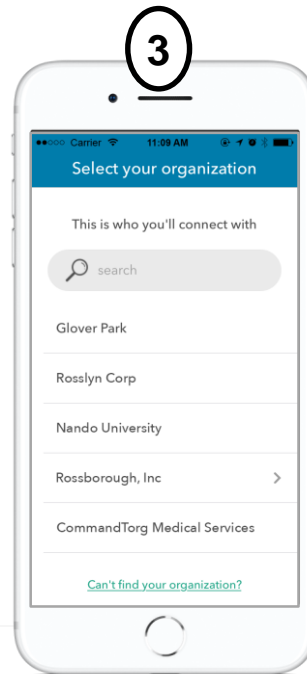

The University of Vermont

Download LiveSafe

APP STORE
Download "LiveSafe" from Google Play or the App Store

PROFILE
Register with your UVM email

CONNECT
Search for & select University of Vermont and then choose your community: Student, Employee or Visitor

VERIFY
Authenticate your account by verifying your full University of Vermont email.

SHARE
Navigate to emergency options, incident reporting, SafeWalk, & Resources

Share Info with Campus Safety Partners

- 1 Report an incident. Let us know anonymously if you choose
- 2 With the SafeWalk feature, invite up to three contacts to digitally accompany you on a real-time map
- 3 Access helpful resources

Get LiveSafe

- 1 Download "LiveSafe" from the Google Play or App Store.
- 2 Search for & select your organization. Choose your community