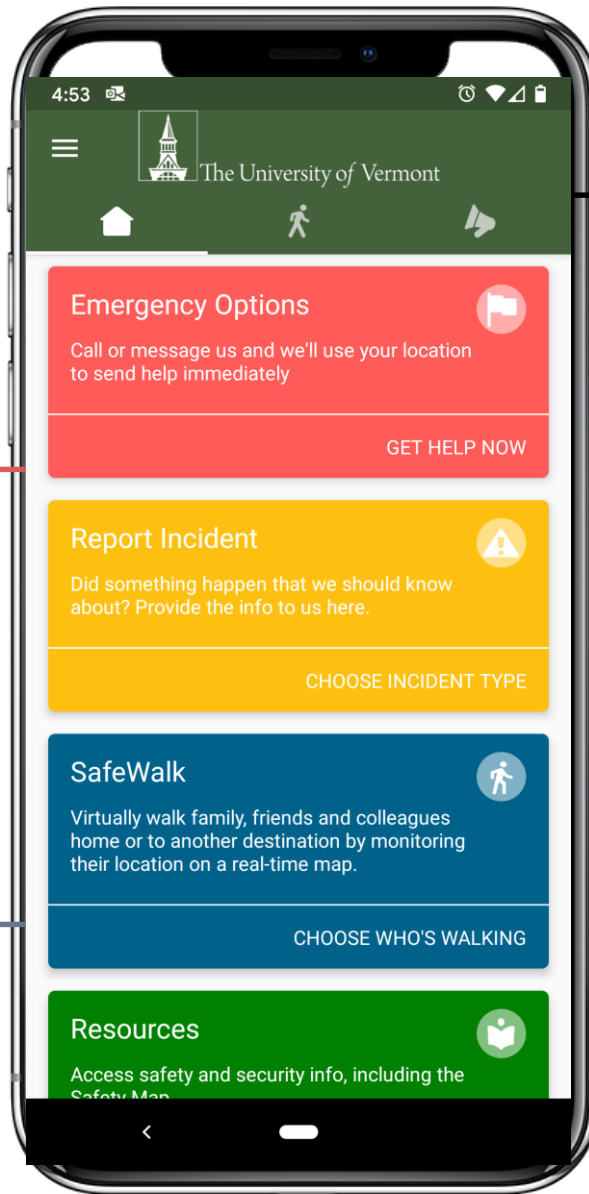

LiveSafe®

Community-Sourced Risk Intelligence

Request Help

Communicate with local emergency services and your organization's safety officials - no matter where you are in the world.

SafeWalk

Ask friends and family to virtually escort you to your intended destination.

Get LiveSafe

Download "LiveSafe" from the App Store or Google Play. Register with your UVM email and fill out your profile. Search for & select our organization.

Share Info with Campus Safety Partners

Something's happened? With just a few taps, quickly and easily send information to the correct department..

Know What To Do in an Emergency & Other Info

Access important information from your organization, like emergency procedures and community resources. Use the Safety Map to find buildings, safety places, and other information.

Scroll down the App for Additional Safety Information