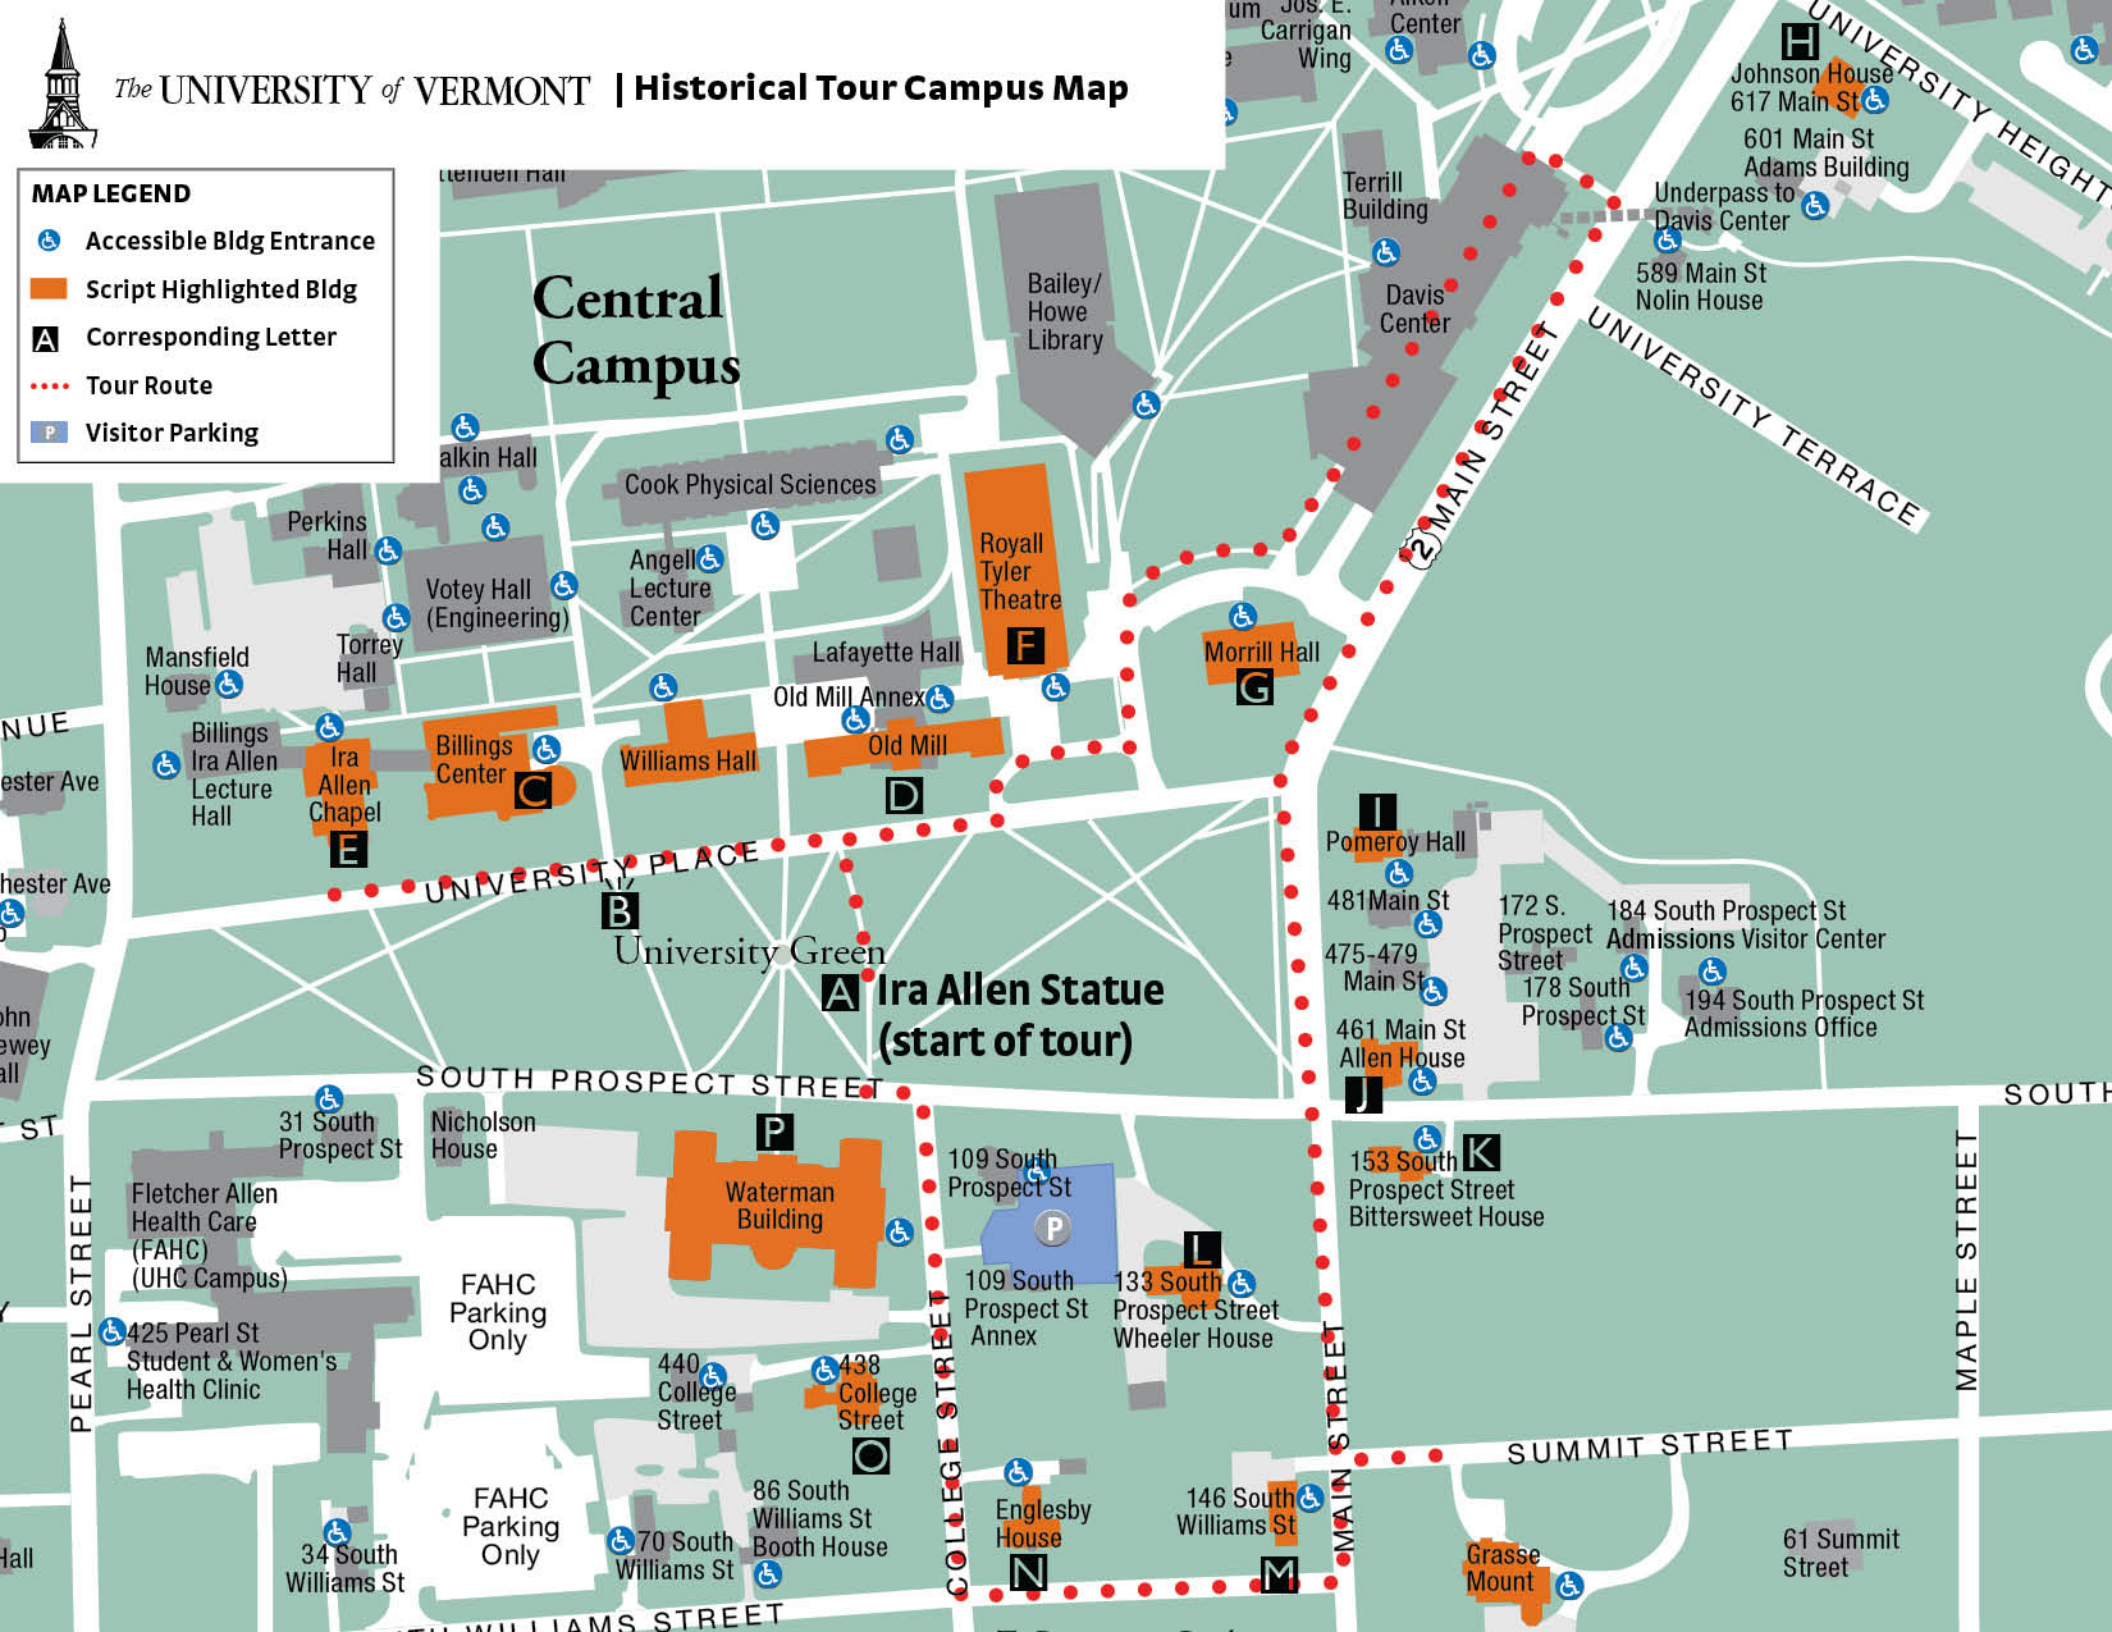

The UNIVERSITY of VERMONT | Historical Tour Campus Map

MAP LEGEND

- Accessible Bldg Entrance
- Script Highlighted Bldg
- Corresponding Letter
- Tour Route
- Visitor Parking

Central Campus

A Ira Allen Statue
(start of tour)

Royall Tyler Theatre
F

Morrill Hall
G

Ira Allen Chapel
E

Billings Center
C

Williams Hall

Old Mill
D

Pomeroy Hall
I

481 Main St

Fletcher Allen Health Care (FAHC) (UHC Campus)

425 Pearl St
Student & Women's Health Clinic

Mansfield House

Perkins Hall

Torrey Hall

Votey Hall (Engineering)

Cook Physical Sciences

Angell Lecture Center

Lafayette Hall

Old Mill Annex

Bailey/Howe Library

Terrill Building

Davis Center

Underpass to Davis Center

589 Main St
Nolin House

Johnson House
617 Main St