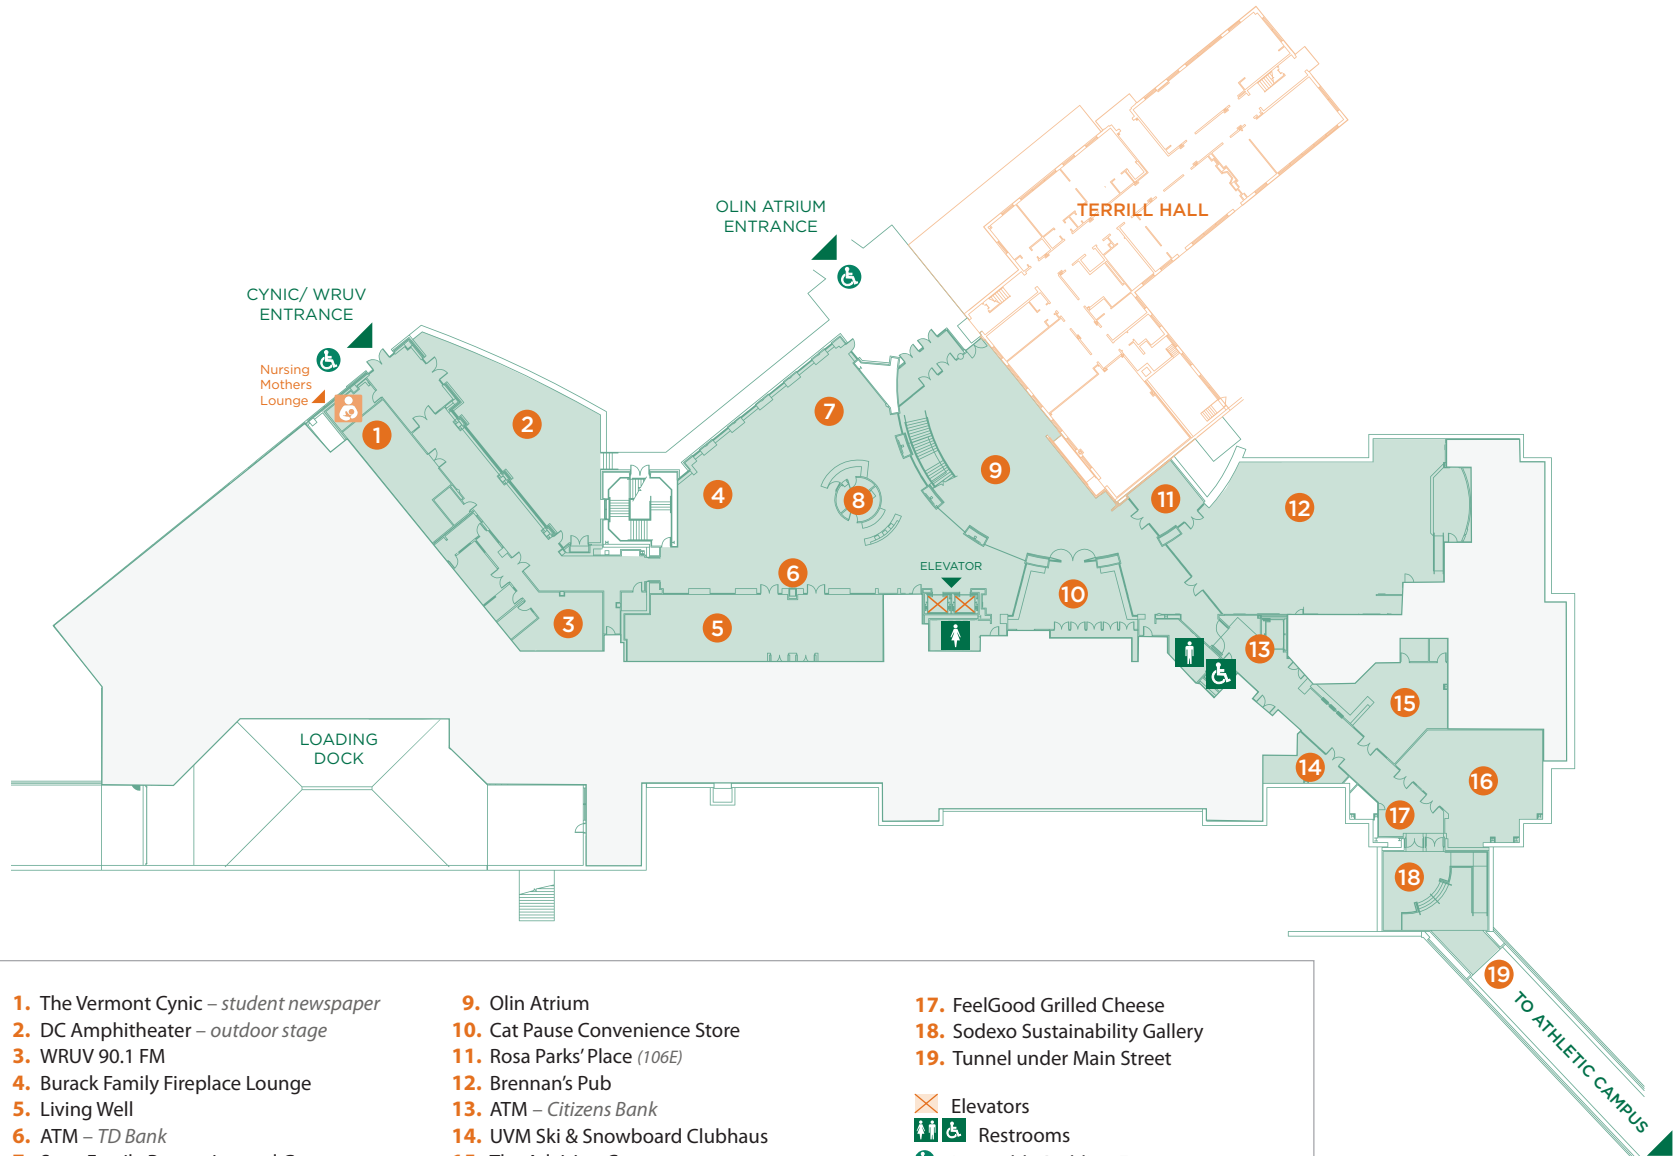

Welcome to the Dudley H. Davis Center

Davis Center Floor Plans

FLOOR 1

- | | | |
|--|----------------------------------|-----------------------------------|
| 1. The Vermont Cynic – student newspaper | 9. Olin Atrium | 17. FeelGood Grilled Cheese |
| 2. DC Amphitheater – outdoor stage | 10. Cat Pause Convenience Store | 18. Sodexo Sustainability Gallery |
| 3. WRUV 90.1 FM | 11. Rosa Parks' Place (106E) | 19. Tunnel under Main Street |
| 4. Burack Family Fireplace Lounge | 12. Brennan's Pub | |
| 5. Living Well | 13. ATM – Citizens Bank | |
| 6. ATM – TD Bank | 14. UVM Ski & Snowboard Clubhaus | |
| 7. Stutt Family Recreation and Gameroom | 15. The Advising Center | |
| 8. Hoffman Information and Resource Center | 16. Career & Experience Hub | |

- Elevators
- Restrooms
- Accessible Building Entrance
- Nursing Mother's Lounge