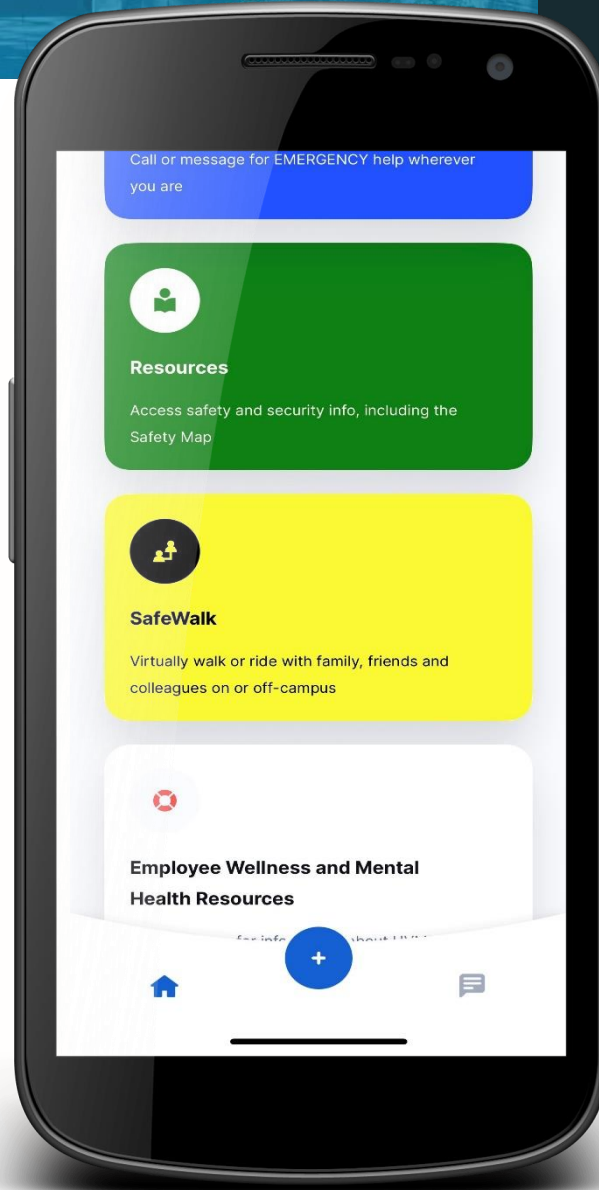

UVM Employee version