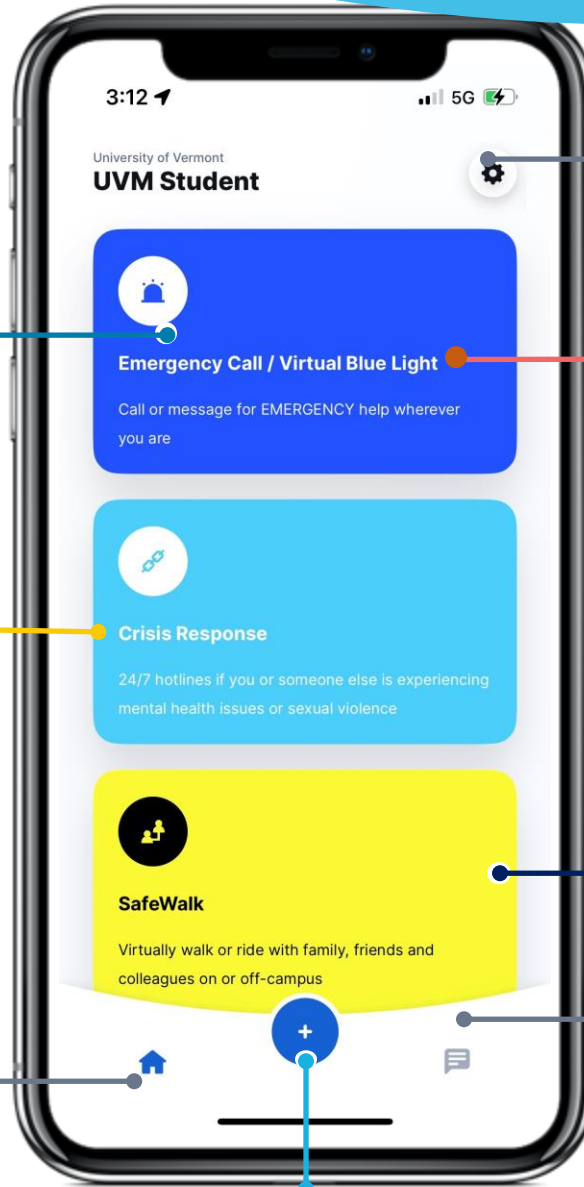

Student-Sourced Risk Intelligence

Get Instant Updates

Broadcast messages are displayed at the top of the home screen for quick access to information.

Access Information and Emergency Procedures

View important information from the University of Vermont, like emergency procedures and community resources.

Tab Navigation: Home

See an overview of LiveSafe resources and updates from your school.

Submit Tips to Safety & Security

When you see something suspicious, share that info with University of Vermont's safety and security team.

Settings

Access profile settings, manage your community, and get app help.

Request Help

Communicate with local emergency services and University of Vermont's safety officials – no matter where you are.

SafeWalk

Invite friends to virtually escort you to your destination.

Tab Navigation: Activity

Access past broadcast messages, check-ins, and chat conversations.

Get LiveSafe

Download "LiveSafe" from the App Store or Google Play. Register and fill out your profile. Search for & select our organization. You're set!