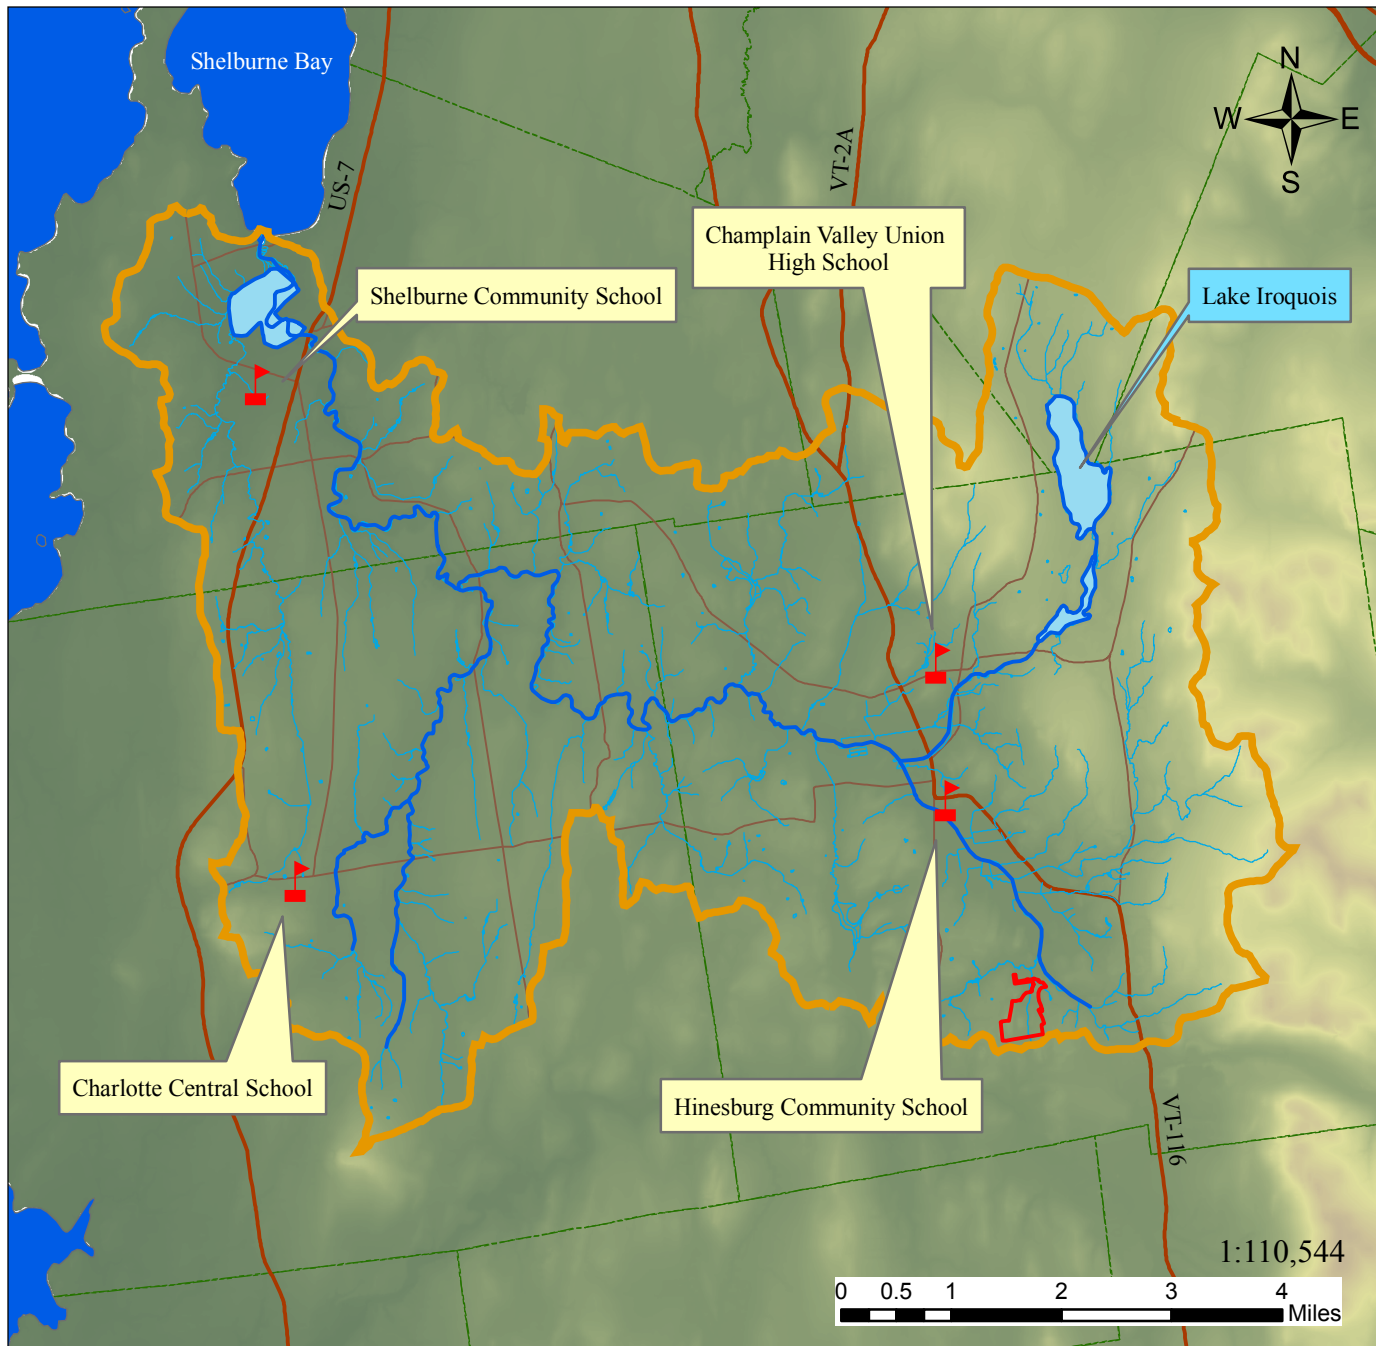

# LaPlatte River Watershed

## Map 2

### Legend

- Owl's Knoll Boundary
- LaPlatte River Watershed Boundary
- Public School
- LaPlatte River
- LaPlatte River Tributaries
- Lake Champlain
- Major Roads
- Roads
- Town Boundary