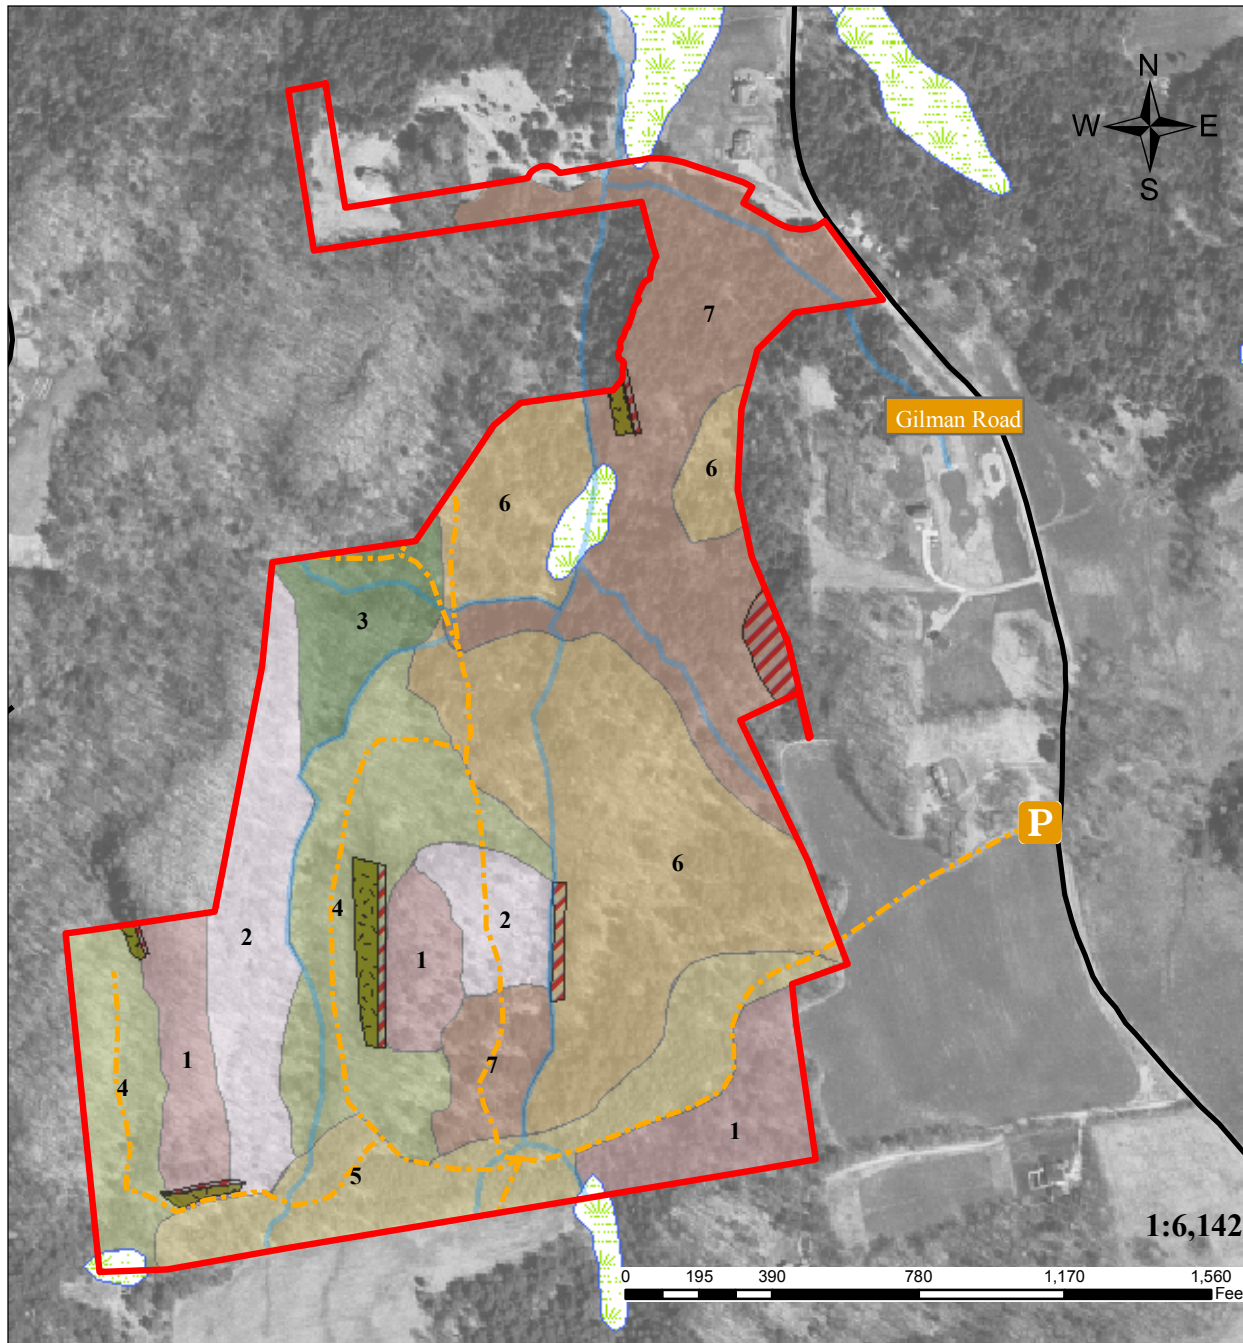

Natural Communities

Map 6

Owl's Knoll on the Bissonette Farm
Hinesburg, Vermont
Summer 2006

Created by Kristen Sharpless
Field Naturalist, University of Vermont

All layers produced by Kristen Sharpless,
Vermont Center for Geographic Information,
and the Trust for Public Land