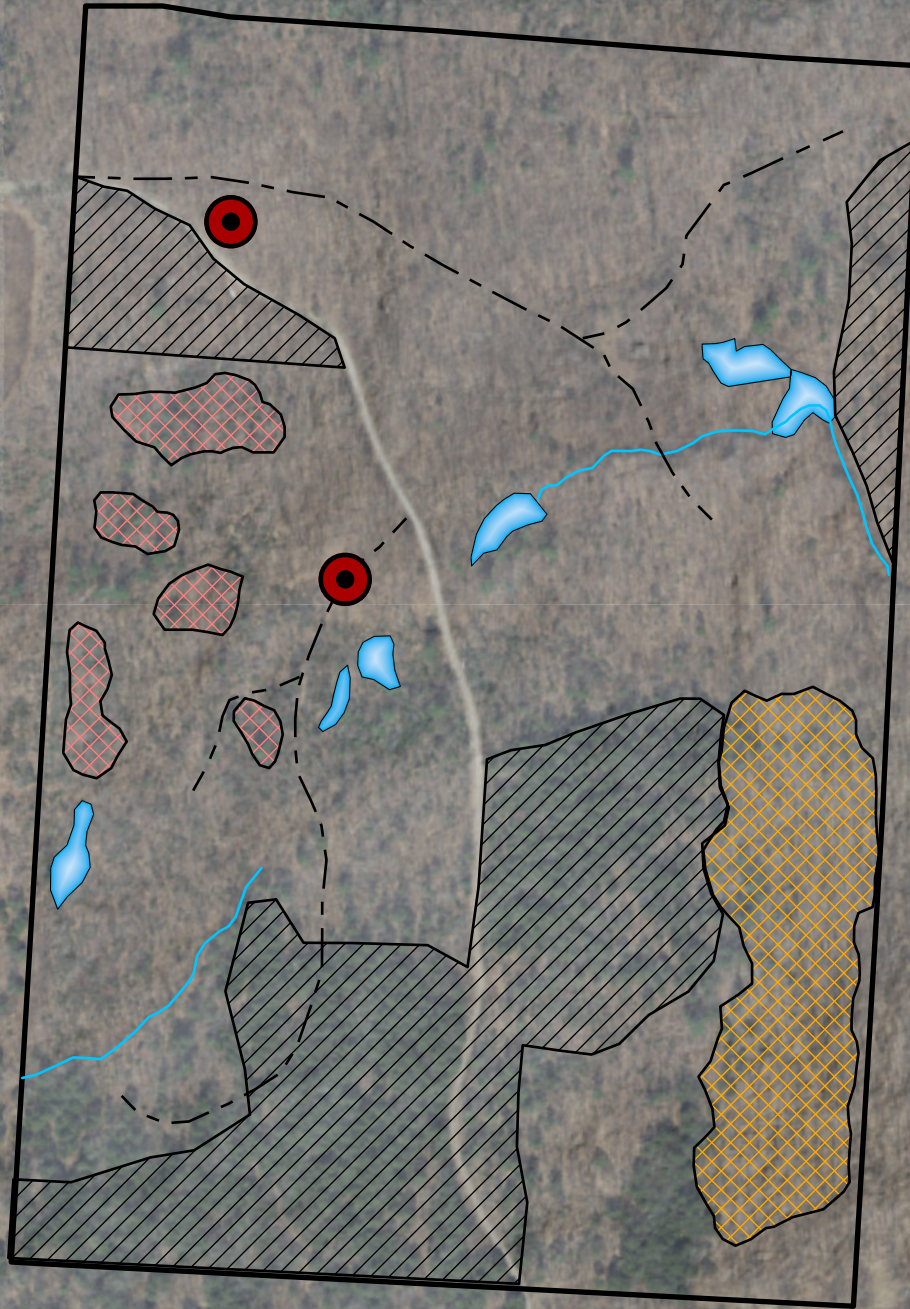

Peru Town Forest

VCGI, VCGI, Maxar, Microsoft

2021-2023 Forest Management Project

- Landing
- Trails
- Stream

- NoTreatment
- SeedTree
- Wetlands
- GroupCuts

0 250 500 1,000 Feet