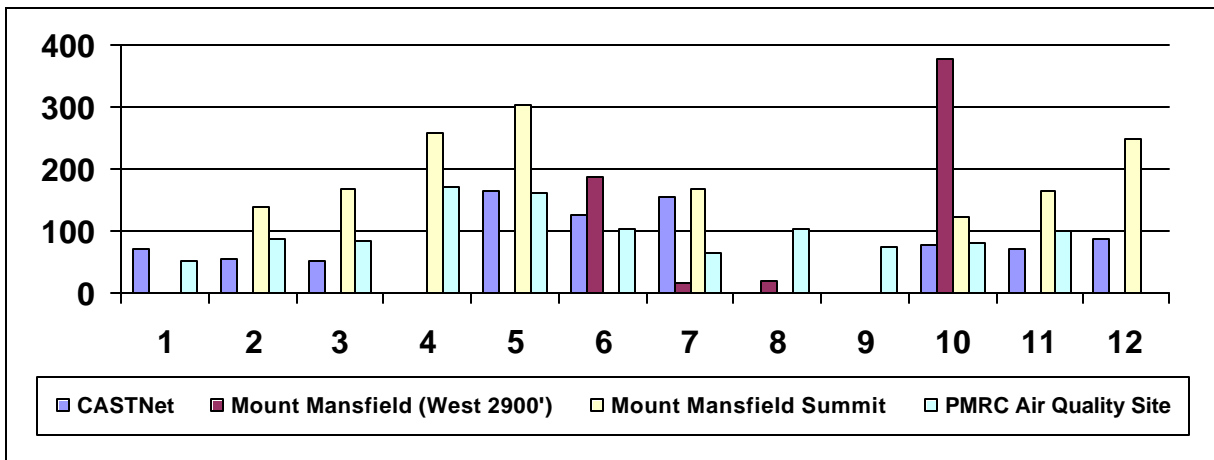

Meteorological Variables Summarized By Month - All Sites Combined

Mean Air Temperature (degrees C)

Mean Relative Humidity (%)

Total Precipitation (mm)

Meteorological Variables Summarized By Month - All Sites Combined

Mean Horizontal Wind Speed (m/s)

Mean Resultant Wind Speed (m/s)

Mean Wind Direction (degrees)

Meteorological Variables Summarized By Month - All Sites Combined

Mean Barometric Pressure (mb)

Mean Pyranometer (watts/m2)

Mount Mansfield Summit: December

Total Daily Precipitation

PMRC Air Quality Site: January

PMRC Air Quality Site: February

PMRC Air Quality Site: March

PMRC Air Quality Site: April

PMRC Air Quality Site: May