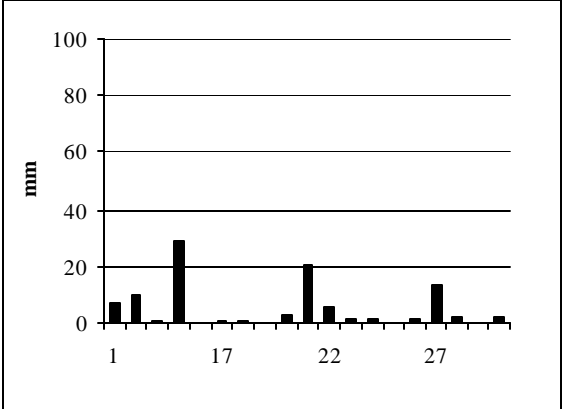

Mean Quantum

Meteorological Variables Summarized By Month - All Sites Combined

Mean Snow Depth (mm)

Mean Water Temperature (degrees C)

Total Daily Precipitation

CASTNet: January

CASTNet: February

CASTNet: March

CASTNet: April

CASTNet: May

CASTNet: June

Total Daily Precipitation

CASTNet: July

CASTNet: August

CASTNet: September

CASTNet: October