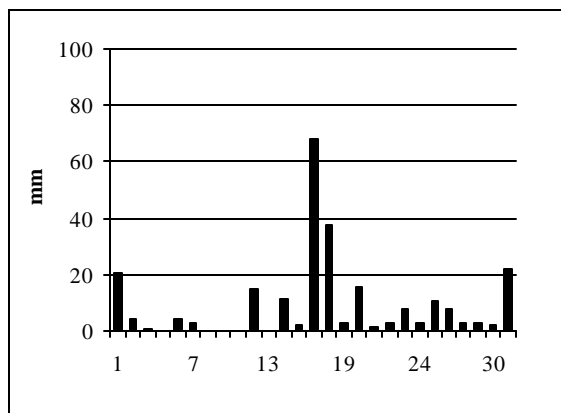

Mount Mansfield (West 2900'): October

Total Daily Precipitation

Mount Mansfield Summit: January

Mount Mansfield Summit: February

Mount Mansfield Summit: March

Mount Mansfield Summit: April

Mount Mansfield Summit: May

Mount Mansfield Summit: June

Total Daily Precipitation

Mount Mansfield Summit: July

Mount Mansfield Summit: August

Mount Mansfield Summit: September

Mount Mansfield Summit: October

Mount Mansfield Summit: November

Mount Mansfield Summit: December

Total Daily Precipitation

PMRC Air Quality Site: January

PMRC Air Quality Site: February

PMRC Air Quality Site: March

PMRC Air Quality Site: April

PMRC Air Quality Site: May