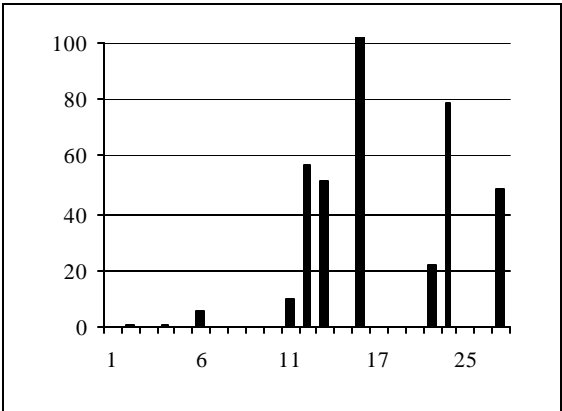

CASTNet: November

CASTNet: December

Total Daily Precipitation

Mount Mansfield (West 2900'): June

Mount Mansfield (West 2900'): July

Mount Mansfield (West 2900'): August

Mount Mansfield (West 2900'): September

Mount Mansfield (West 2900'): October

Total Daily Precipitation

Mount Mansfield Summit: January

Mount Mansfield Summit: February

Mount Mansfield Summit: March

Mount Mansfield Summit: April

Mount Mansfield Summit: May