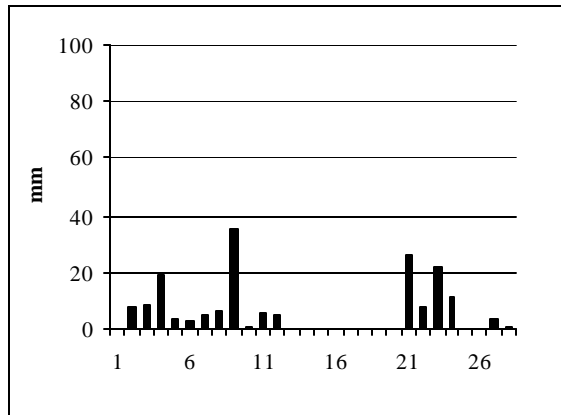

Mount Mansfield Summit: June

Total Daily Precipitation

Mount Mansfield Summit: July

Mount Mansfield Summit: August

Mount Mansfield Summit: September

Mount Mansfield Summit: October

Mount Mansfield Summit: November

Mount Mansfield Summit: December

Total Daily Precipitation

PMRC Air Quality Site: January

PMRC Air Quality Site: February

PMRC Air Quality Site: March

PMRC Air Quality Site: April

PMRC Air Quality Site: May

PMRC Air Quality Site: June

Total Daily Precipitation

PMRC Air Quality Site: July

PMRC Air Quality Site: August

PMRC Air Quality Site: September

PMRC Air Quality Site: October

PMRC Air Quality Site: November