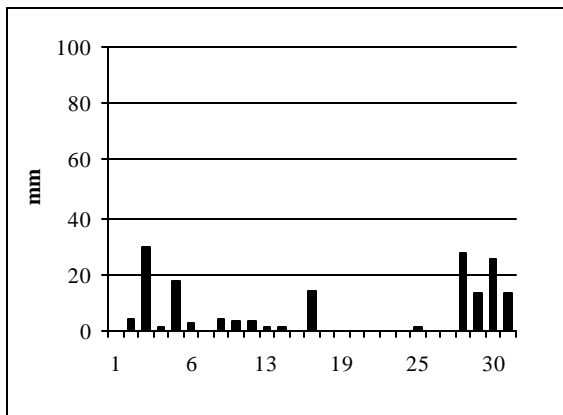

Mount Mansfield (West 2900'): October

Total Daily Precipitation

Mount Mansfield Summit: January

Mount Mansfield Summit: February

Mount Mansfield Summit: March

Mount Mansfield Summit: April

Mount Mansfield Summit: May

Mount Mansfield Summit: June

Total Daily Precipitation

Mount Mansfield Summit: July

Mount Mansfield Summit: August

Mount Mansfield Summit: September

Mount Mansfield Summit: October

Mount Mansfield Summit: November