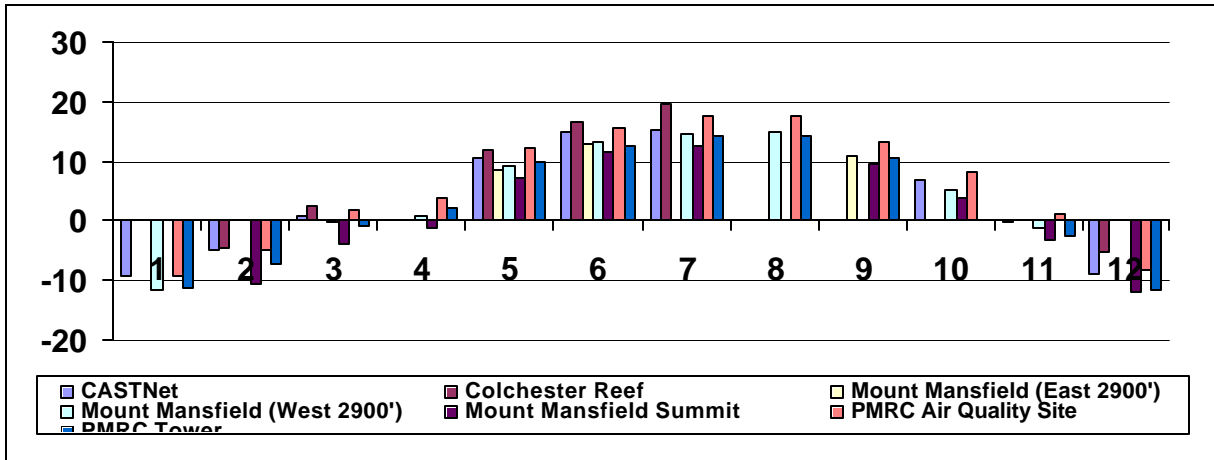

Meteorological Variables Summarized By Month - All Sites Combined

Mean Air Temperature (degrees C)

Mean Relative Humidity (%)

Total Precipitation (mm)

Meteorological Variables Summarized By Month - All Sites Combined

Mean Horizontal Wind Speed (m/s)

Mean Resultant Wind Speed (m/s)

Mean Wind Direction (degrees)

Meteorological Variables Summarized By Month - All Sites Combined

Mean Barometric Pressure (mb)

Mean Pyranometer (watts/m2)

Mount Mansfield Summit: December

Total Daily Precipitation

PMRC Air Quality Site: January

PMRC Air Quality Site: February

PMRC Air Quality Site: March

PMRC Air Quality Site: April

PMRC Air Quality Site: May