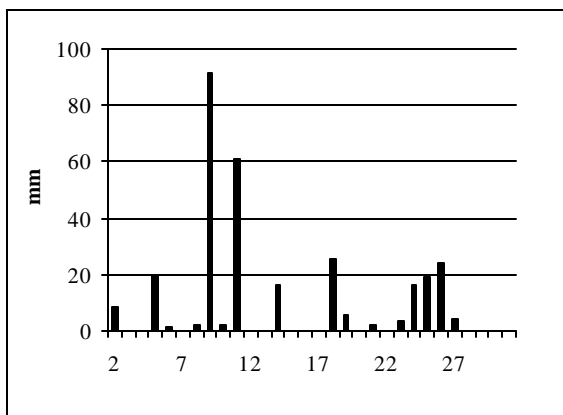

Mount Mansfield (West 2900'): October

Total Daily Precipitation

Mount Mansfield Summit: January

Mount Mansfield Summit: February

Mount Mansfield Summit: March

Mount Mansfield Summit: April

Mount Mansfield Summit: May

Mount Mansfield Summit: June

Total Daily Precipitation

Mount Mansfield Summit: July

Mount Mansfield Summit: August

Mount Mansfield Summit: September

Mount Mansfield Summit: October

Mount Mansfield Summit: November