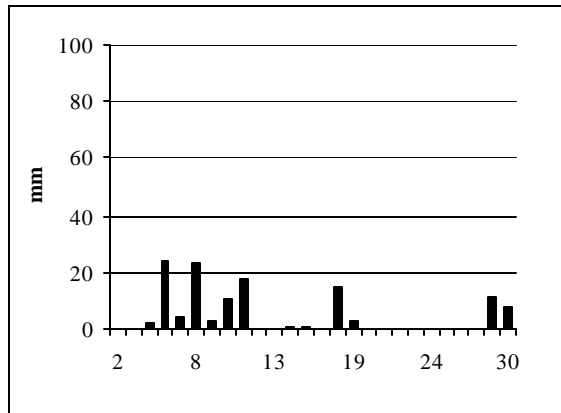

Mount Mansfield (West 2900'): October

Total Daily Precipitation

Mount Mansfield Summit: January

Mount Mansfield Summit: February

Mount Mansfield Summit: March

Mount Mansfield Summit: April

Mount Mansfield Summit: May

Mount Mansfield Summit: June

Total Daily Precipitation

Mount Mansfield Summit: July

Mount Mansfield Summit: August

Mount Mansfield Summit: September

Mount Mansfield Summit: October

Mount Mansfield Summit: November

Mount Mansfield Summit: December

Total Daily Precipitation

PMRC Air Quality Site: January

PMRC Air Quality Site: February

PMRC Air Quality Site: March

PMRC Air Quality Site: April

PMRC Air Quality Site: May