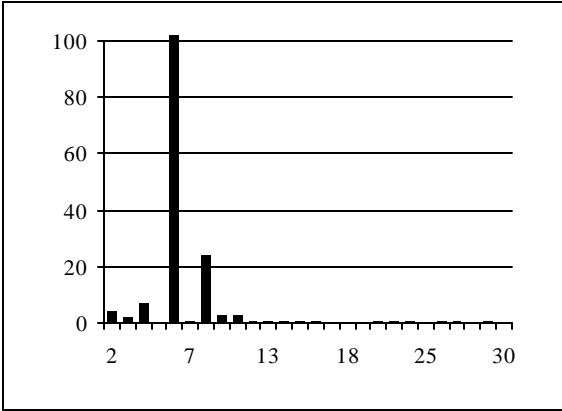

CASTNet: November

CASTNet: December

Total Daily Precipitation

Mount Mansfield (West 2900'): June

Mount Mansfield (West 2900'): July

Mount Mansfield (West 2900'): August

Mount Mansfield (West 2900'): September

Mount Mansfield (West 2900'): October

Total Daily Precipitation

Mount Mansfield Summit: January

Mount Mansfield Summit: February

Mount Mansfield Summit: March

Mount Mansfield Summit: April

Mount Mansfield Summit: May