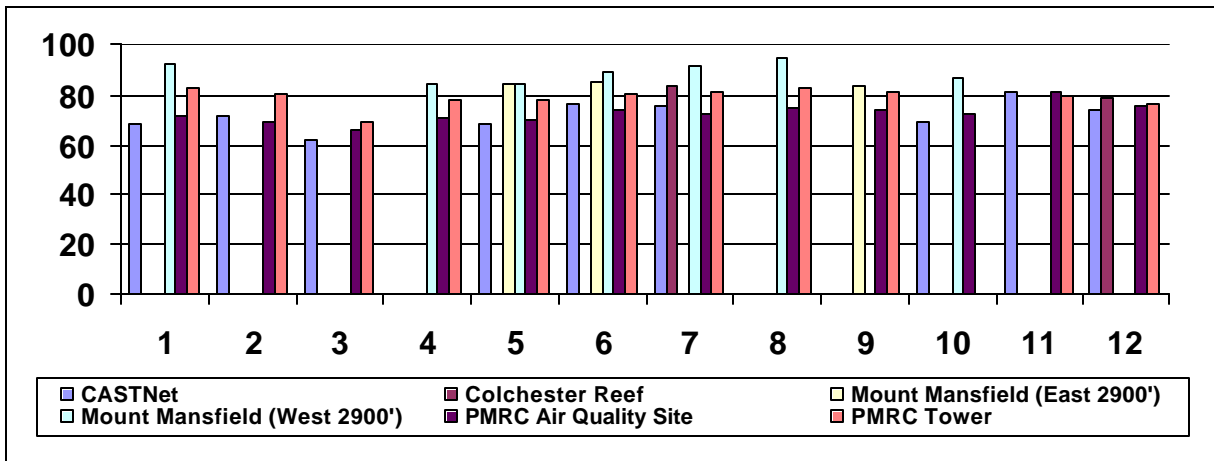

Meteorological Variables Summarized By Month - All Sites Combined

Mean Air Temperature (degrees C)

Mean Relative Humidity (%)

Total Precipitation (mm)

Meteorological Variables Summarized By Month - All Sites Combined

Mean Horizontal Wind Speed (m/s)

Mean Resultant Wind Speed (m/s)

Mean Wind Direction (degrees)

Meteorological Variables Summarized By Month - All Sites Combined

Mean Barometric Pressure (mb)

Mean Pyranometer (watts/m2)