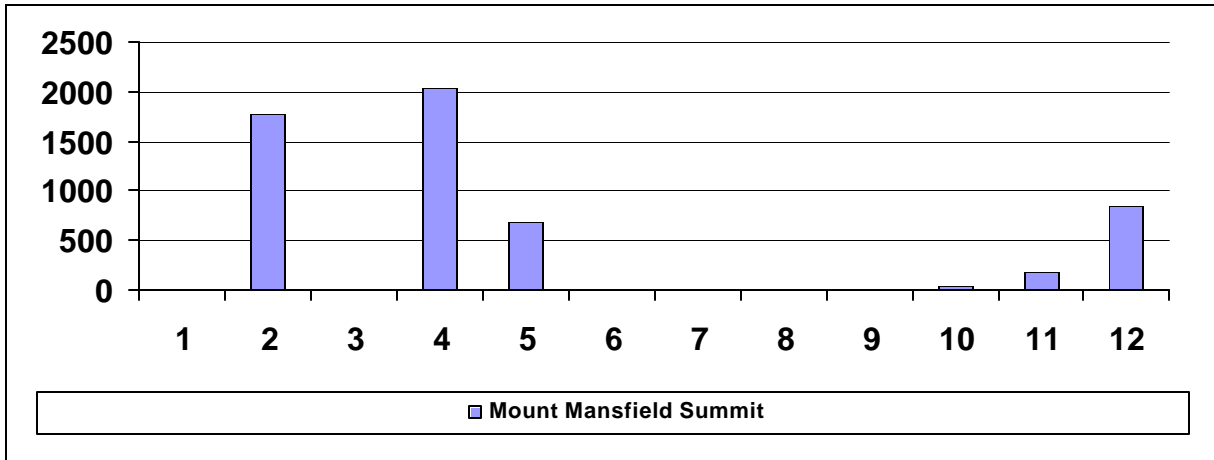

Meteorological Variables Summarized By Month - All Sites Combined

Mean Snow Depth (mm)