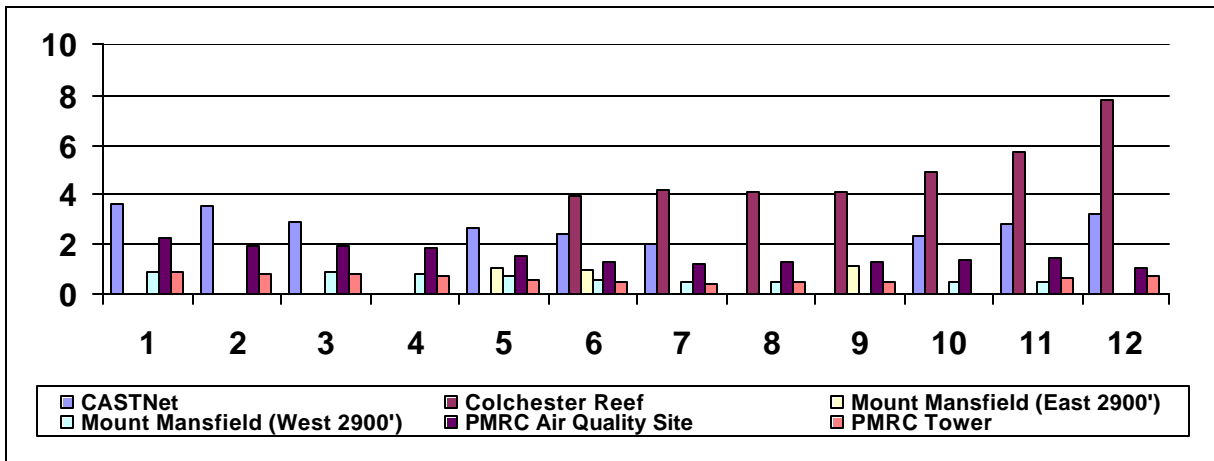

Mean Resultant Wind Speed (m/s)