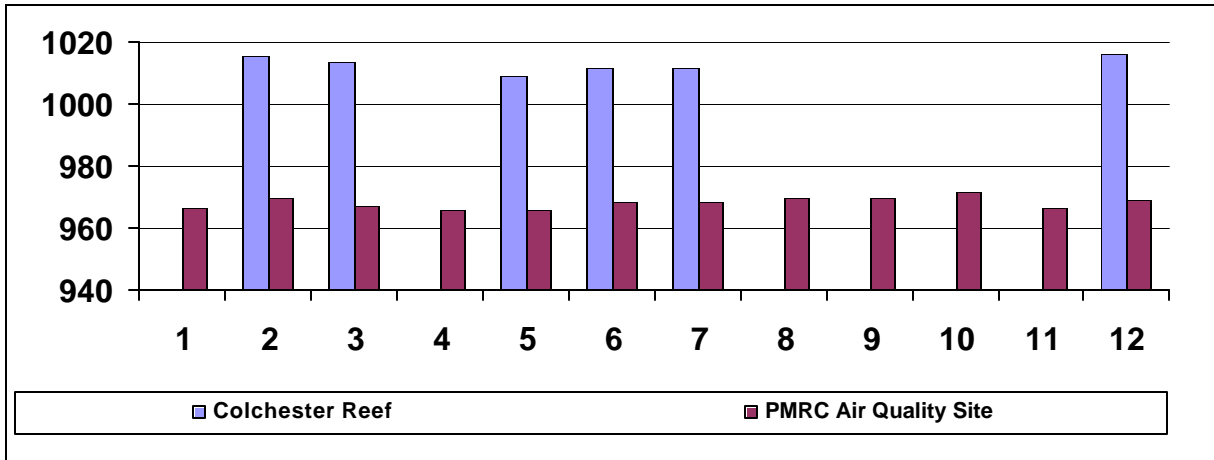

Mean Horizontal Wind Speed (m/s)

Mean Resultant Wind Speed (m/s)

Mean Wind Direction (degrees)

Meteorological Variables Summarized By Month - All Sites Combined

Mean Barometric Pressure (mb)

Mean Pyranometer (watts/m2)

Mean Quantum

Meteorological Variables Summarized By Month - All Sites Combined

Mean Snow Depth (mm)

Mean Water Temperature (degrees C)

Total Daily Precipitation

CASTNet: January

CASTNet: February

CASTNet: March