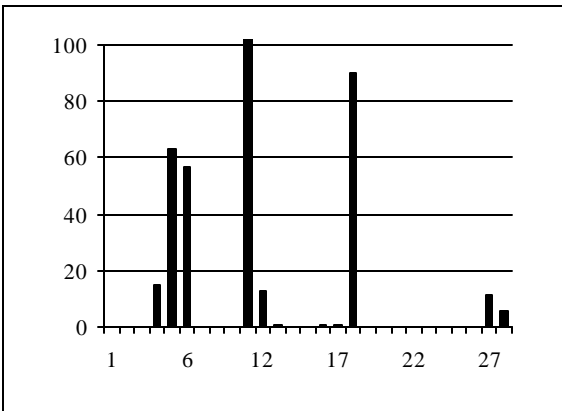

CASTNet: November

CASTNet: December

Total Daily Precipitation

Mount Mansfield (West 2900'): June

Mount Mansfield (West 2900'): July

Mount Mansfield (West 2900'): August

Mount Mansfield (West 2900'): September

Mount Mansfield (West 2900'): October

Total Daily Precipitation

Mount Mansfield Summit: January

Mount Mansfield Summit: February

Mount Mansfield Summit: March

Mount Mansfield Summit: April

Mount Mansfield Summit: May