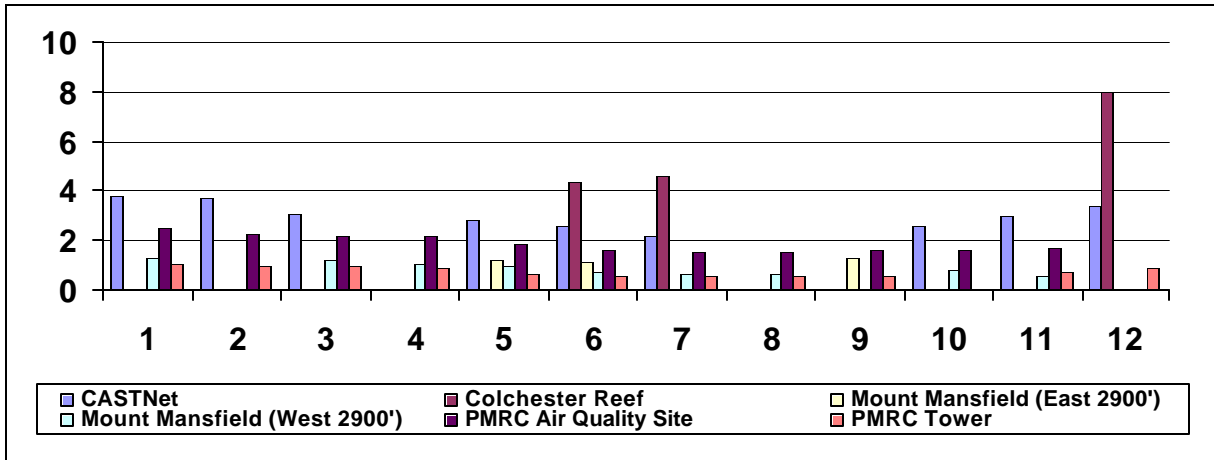

Meteorological Variables Summarized By Month - All Sites Combined

Mean Horizontal Wind Speed (m/s)