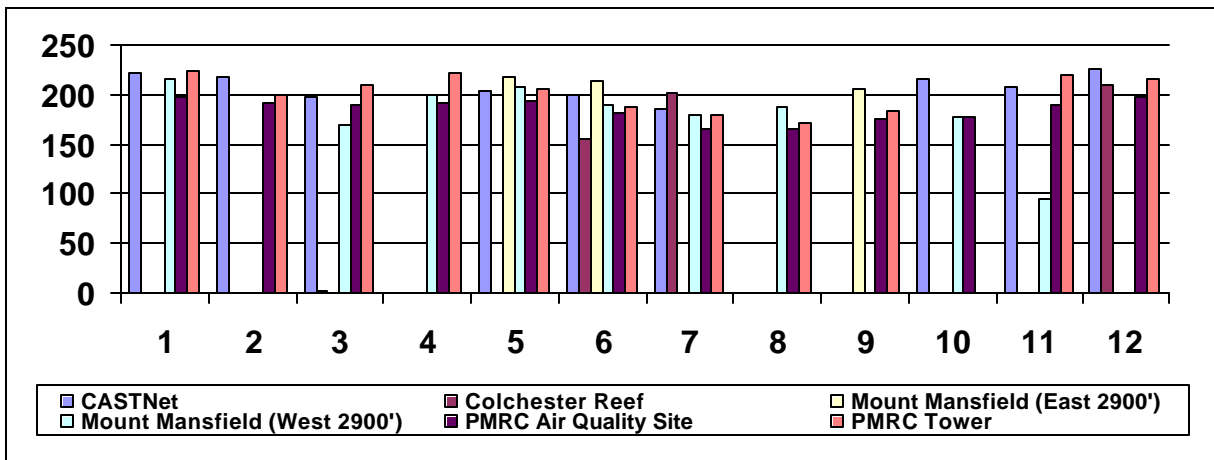

Mean Wind Direction (degrees)