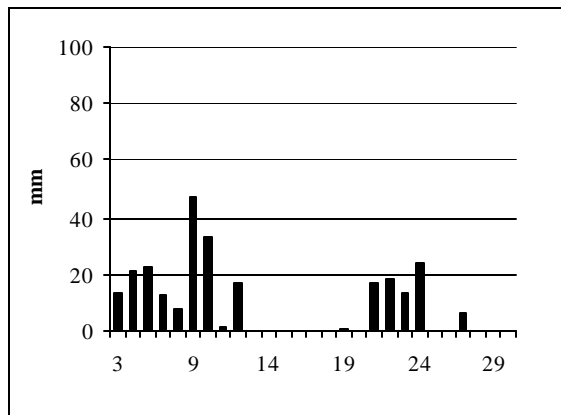

Mount Mansfield (West 2900'): October

Total Daily Precipitation

Mount Mansfield Summit: January

Mount Mansfield Summit: February

Mount Mansfield Summit: March

Mount Mansfield Summit: April

Mount Mansfield Summit: May

Mount Mansfield Summit: June

Total Daily Precipitation

Mount Mansfield Summit: July

Mount Mansfield Summit: August

Mount Mansfield Summit: September

Mount Mansfield Summit: October

Mount Mansfield Summit: November