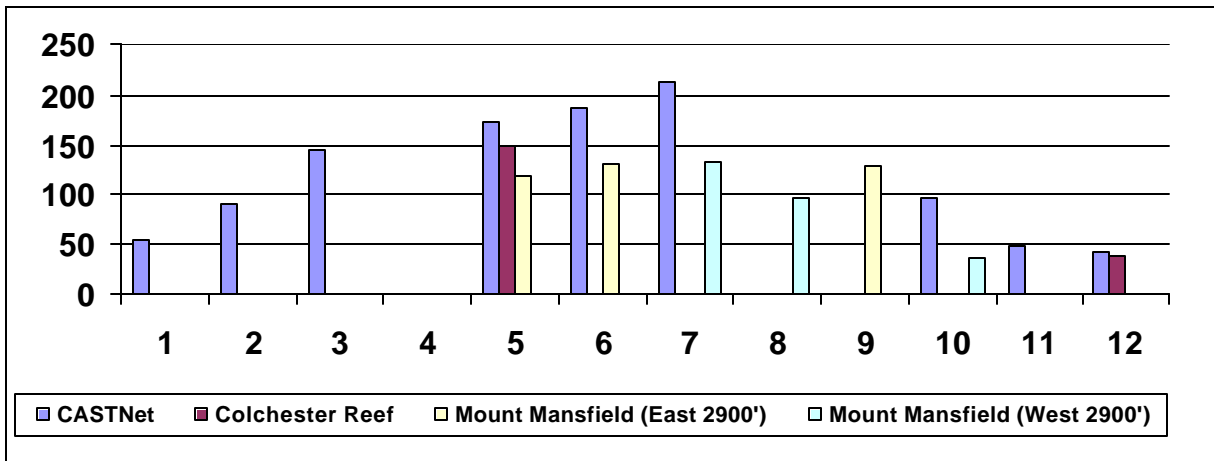

Mean Horizontal Wind Speed (m/s)

Mean Resultant Wind Speed (m/s)

Mean Wind Direction (degrees)

Meteorological Variables Summarized By Month - All Sites Combined

Mean Barometric Pressure (mb)

Mean Pyranometer (watts/m2)

Mean Quantum

Meteorological Variables Summarized By Month - All Sites Combined

Mean Snow Depth (mm)

Mean Water Temperature (degrees C)

Total Daily Precipitation

CASTNet: January

CASTNet: February

CASTNet: March