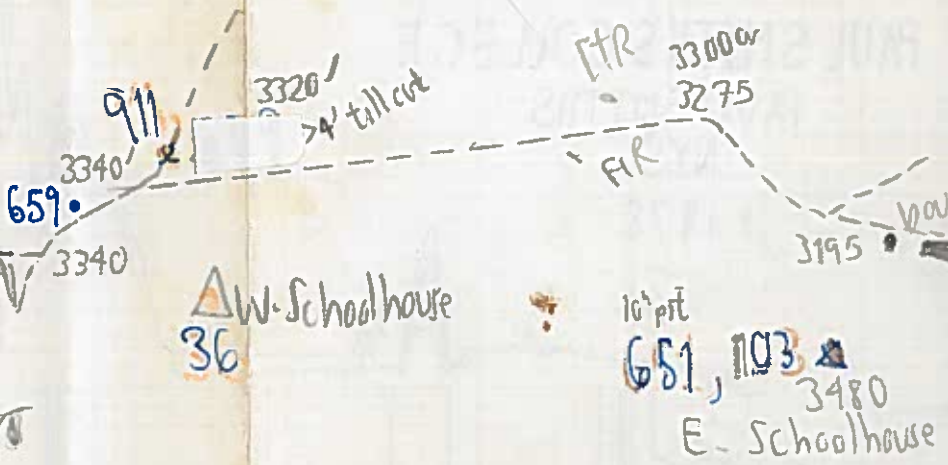

260-31

BALSAM LAKE - GRAHAM

DOUBLE TOP - PIGEON NOTCH

Miles

26031

Balsam Lake - Graham

by
K
ties

3568
1550?

3700 3715

Powerline

11 pit
ham
868'

) ((
double col

DOUBLETOP MTN

N PEAK #98
600 #3870
blaze
BO6 #317

S PEAK
#597
3812'

3515'
#601

Pigeon
Notch

BO6
#356

#597
3174'

3480

3266'
BO6
#306
#99
#594

#595 #596
3202'

B16
INDIAN
MT.

#93

BO6
#339

trail to
Biscuit Brook

#602 Dry Hollow
2010