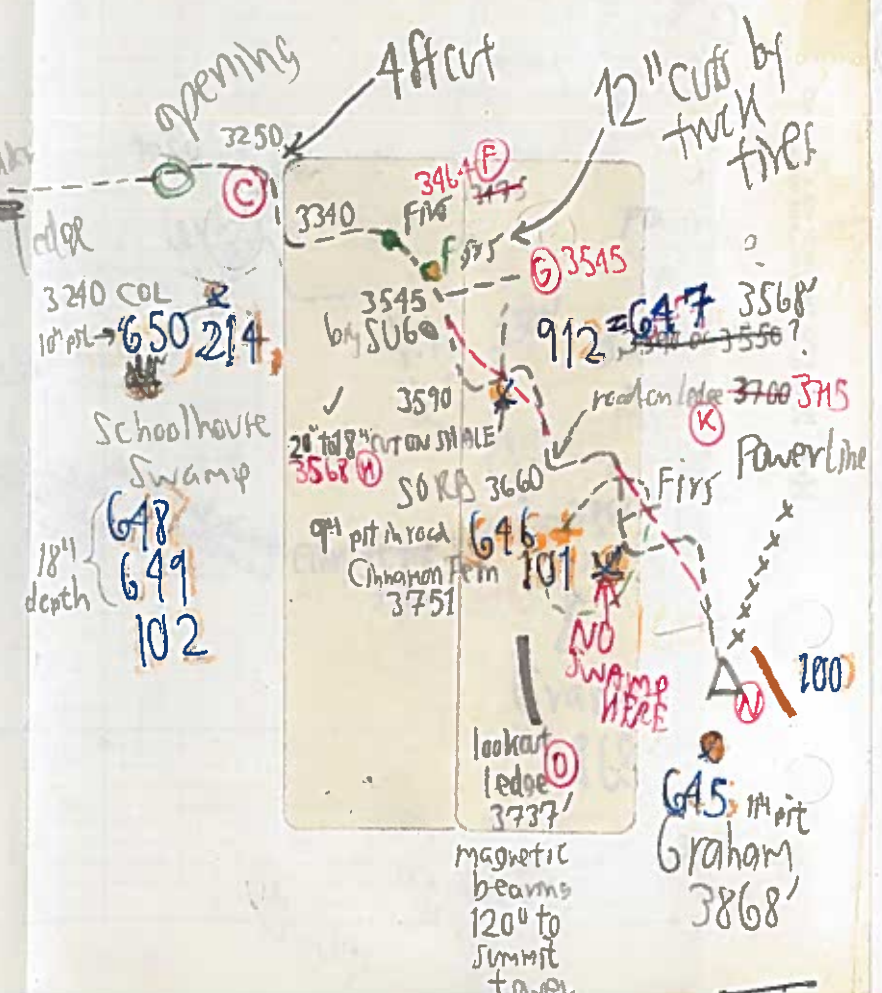

260-31

BALSAM LAKE - GRAHAM

DOUBLE TOP - PIGEON NOTCH

Miles

26031

Balsam Lake - Graham

by
K
ties

3568
1550?

3700 3715

Powerline

11 pit
ham
868'

) ((
double col

DOUBLETOP MTN

N PEAK #98
600 #3870
blaze
BO6 #317

S PEAK
#597
3812'

3515'
#601

Pigeon
Notch

BO6
#356

#597
3174'

3480

3266'
BO6
#306
#99
#594

#595 #596
3202'

B16
INDIAN
MT.

#93

BO6
#339

trail to
Biscuit Brook

#602 Dry Hollow
2010