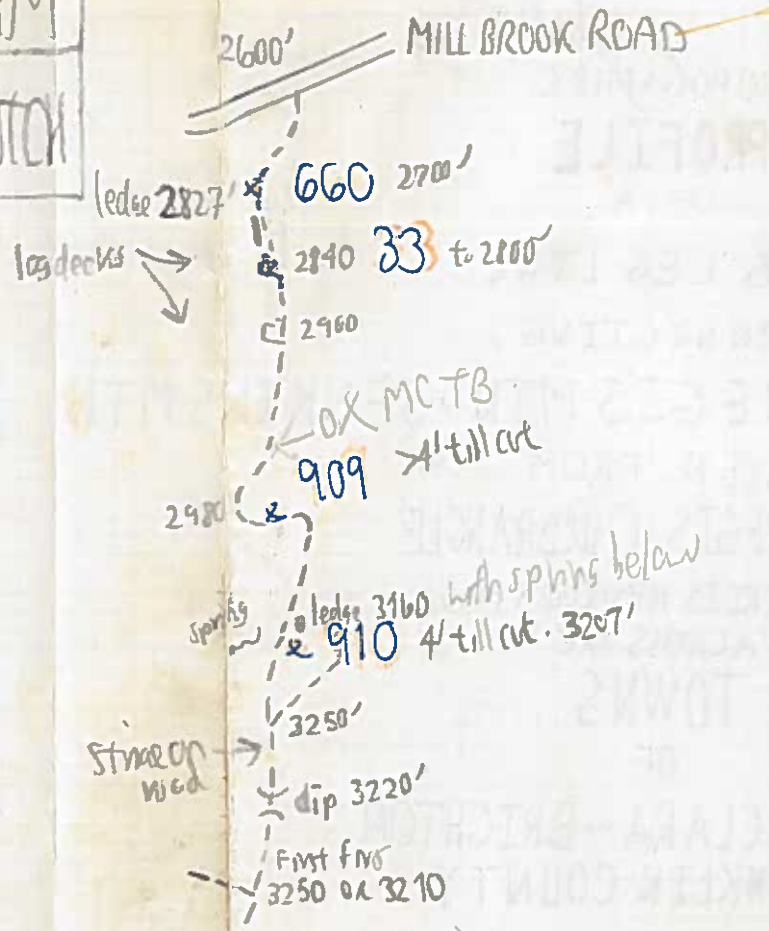

260-31

BALSAM LAKE - GRAHAM

DOUBLE TOP - PIGEON NOTCH

Miles

26031

Balsam Lake - Graham

by
K
ties

3568
1550?

3700 3715

Powerline

11 pit
ham
868'

) ((
double col

DOUBLETOP MTN

N PEAK #98
600 #3870
blaze
BO6 #317

S PEAK
#597
3812'

3515'
#601

Pigeon
Notch

BO6
#356

#597
3174'

3480

3266'
BO6
#306
#99
#594

#595 #596
3202'

B16
INDIAN
MT.

#93

BO6
#339

trail to
Biscuit Brook

#602 Dry Hollow
2010