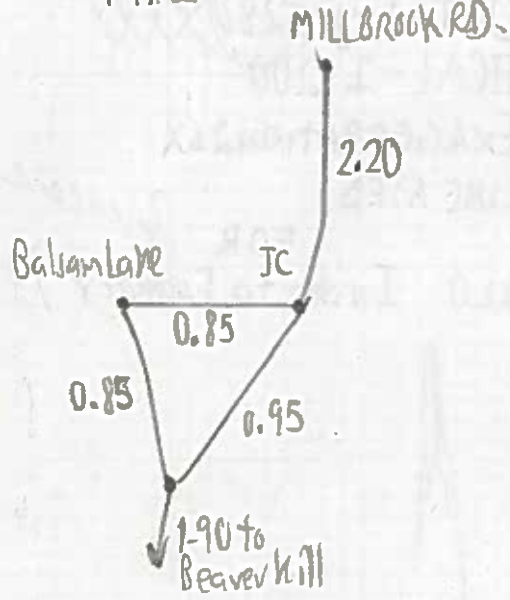

260-31

BALSAM LAKE - GRAHAM

DOUBLE TOP - PIGEON NOTCH

Miles

26031

Balsam Lake - Graham

by
K
ties

3568
1550?