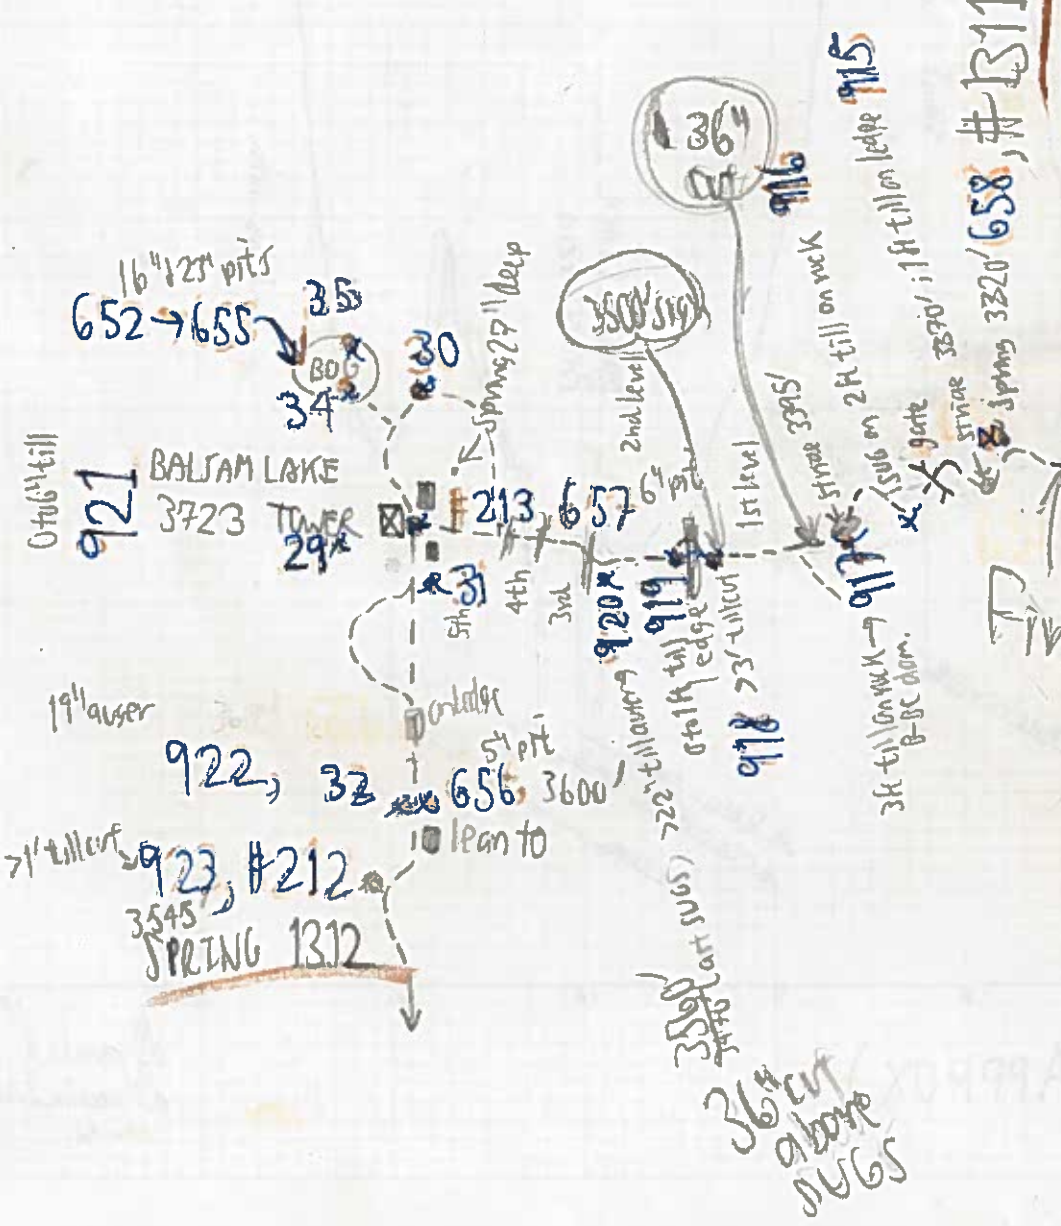

260-31

BALSAM LAKE - GRAHAM

DOUBLE TOP - PIGEON NOTCH

Miles

26031

Balsam Lake - Graham

by
K
ties

3568
1550?

3700 3715

Powerline

11 pit
ham
868'

) ((
double col

DOUBLETOP MTN

N PEAK #98
600 #3870
blaze
BO6 #317

S PEAK
#597
3812'

3515'
#601

Pigeon
Notch

BO6
#356

#597
3174'

3480

3266'
BO6
#306
#99
#594

#595 #596
3202'

B16
INDIAN
MT.

#93

BO6
#339

trail to
Biscuit Brook

#602 Dry Hollow
2010