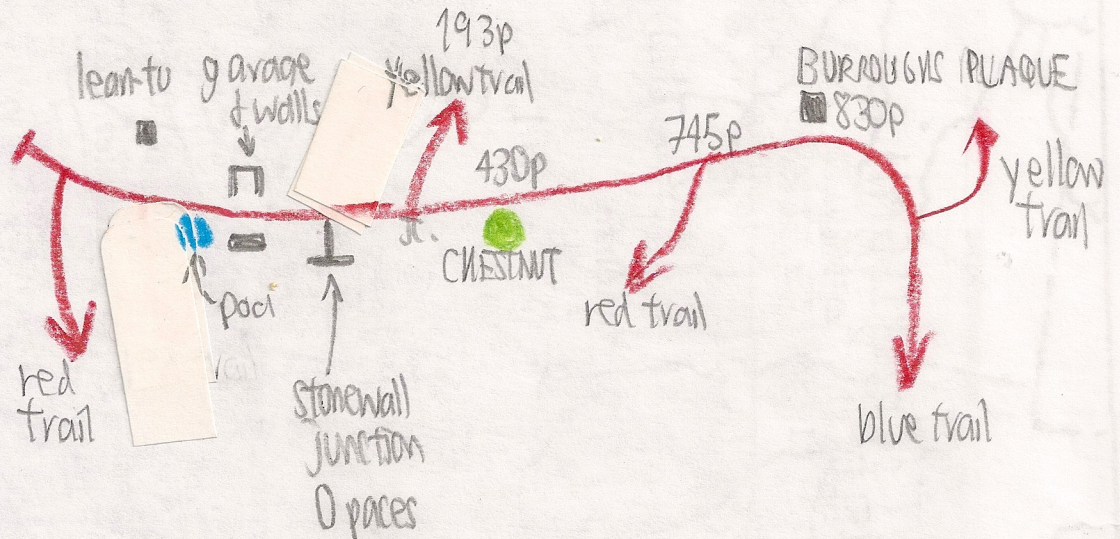

401: Rochester Hollow

Bum Index 4
 ↓
 See below

Ridge Chestnut, 11/1/16

Bill Rudge informed MK 10/29/16 at CERM.

830p 637p 400p

85p 0p ← pacing backwards

approx # feet
 2075 1593 1000 213 0

Using 1 MK pace = 2.5 feet

VACER path

Detail

2 trunk BB, ca-7" dbh

16" RM

Chestnut, above 15 ft off trail to south, 6 1/2" dbh, ca-40 ft tall, bark just beginning to furrow. Lvs on trail. Any other chestnuts in area?

3 blondawn cakes

Bum index = 4
 N RED ORK
 CHESTNUT
 BB
 VACER