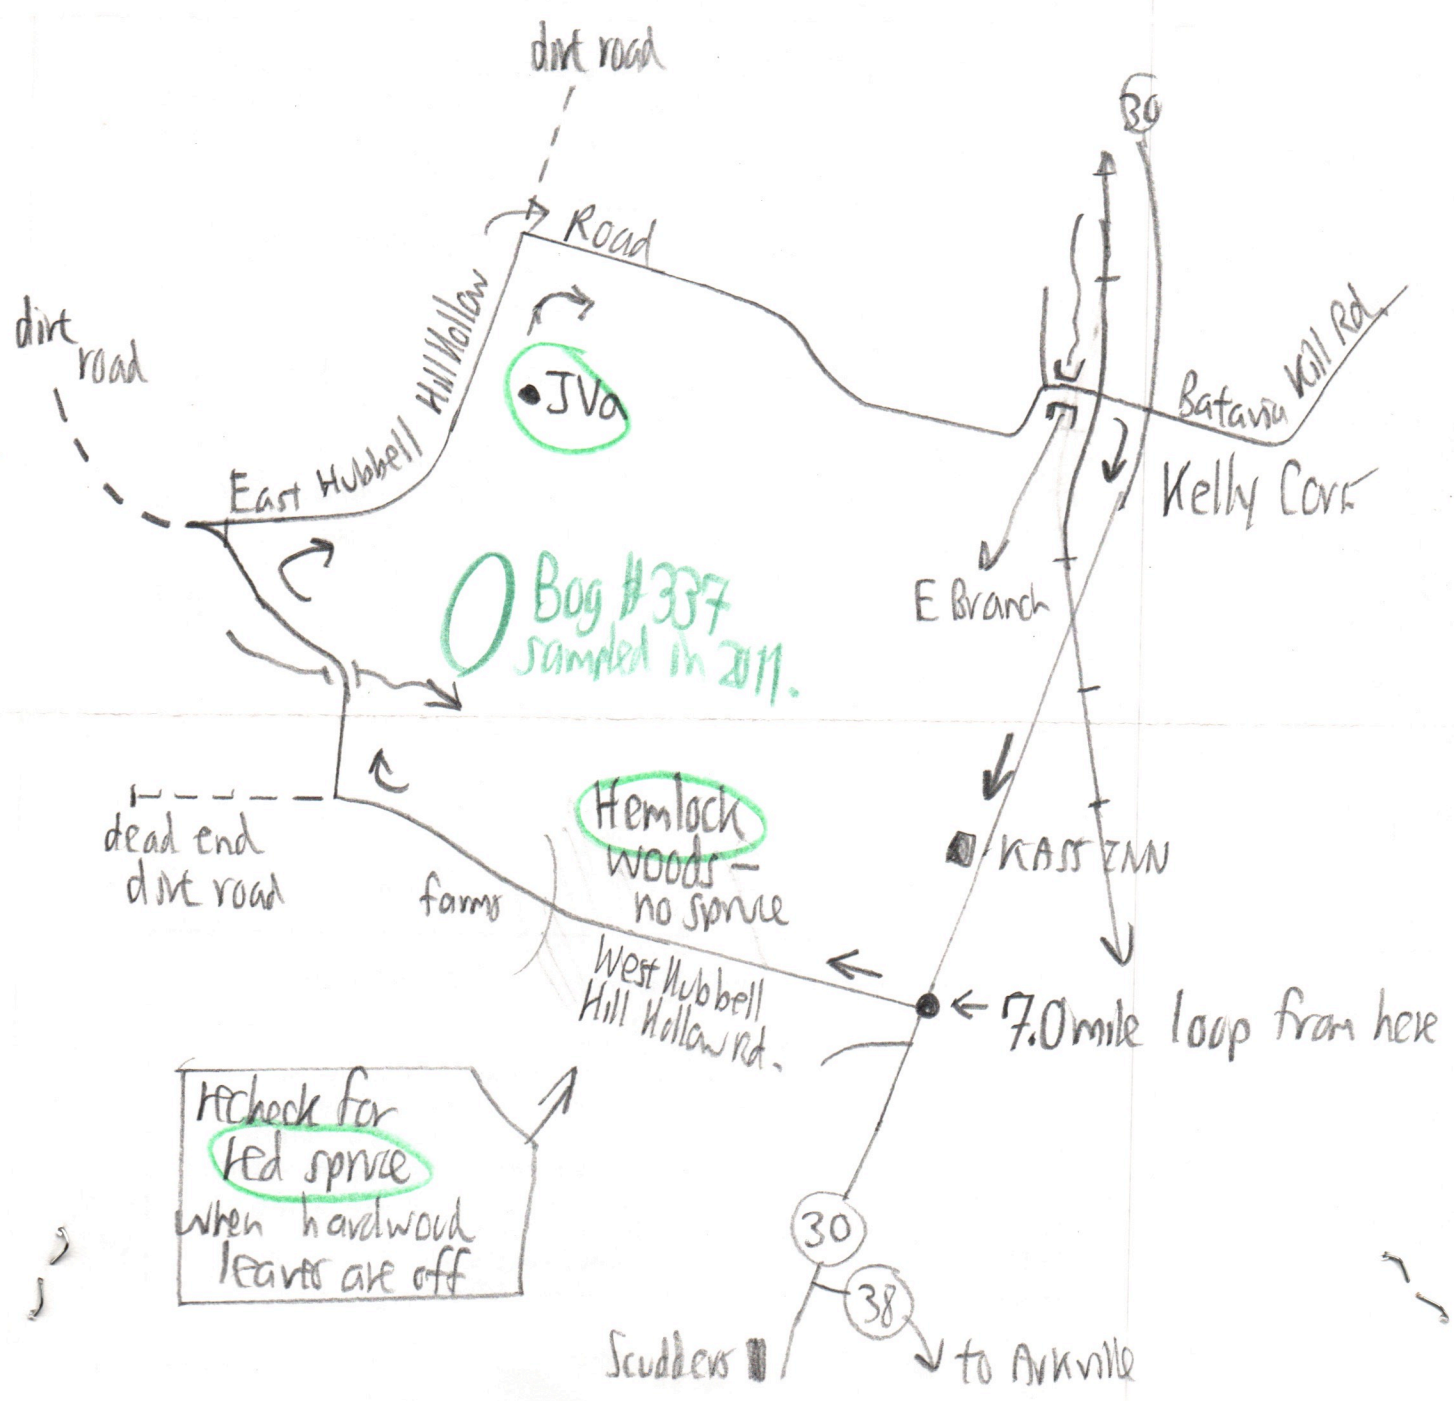

Spruceville: Hubbell Hill Hollow

6/22/00 453
with Esther

Balsam Poplar:

4454

More sightings in June, 2000

- ① 2000: Whole Copse, W of Little Red Kill Road, Opposite the pond, N of Fleischmanns and Tarigo (?) Road.
- ② Ornaments:
 - a. Fleischmanns Village; ^{off} Little Red Kill Rd. between Schreder Avenue and Paradise Camp Rd, W side, behind a house.
 - b. Pine Hill Village; near jct. of Mamet Lake Streets, E end of village
 - c. Mapledale, next to barn (or farmhouse?), 1st farm N of Mapledale Church.