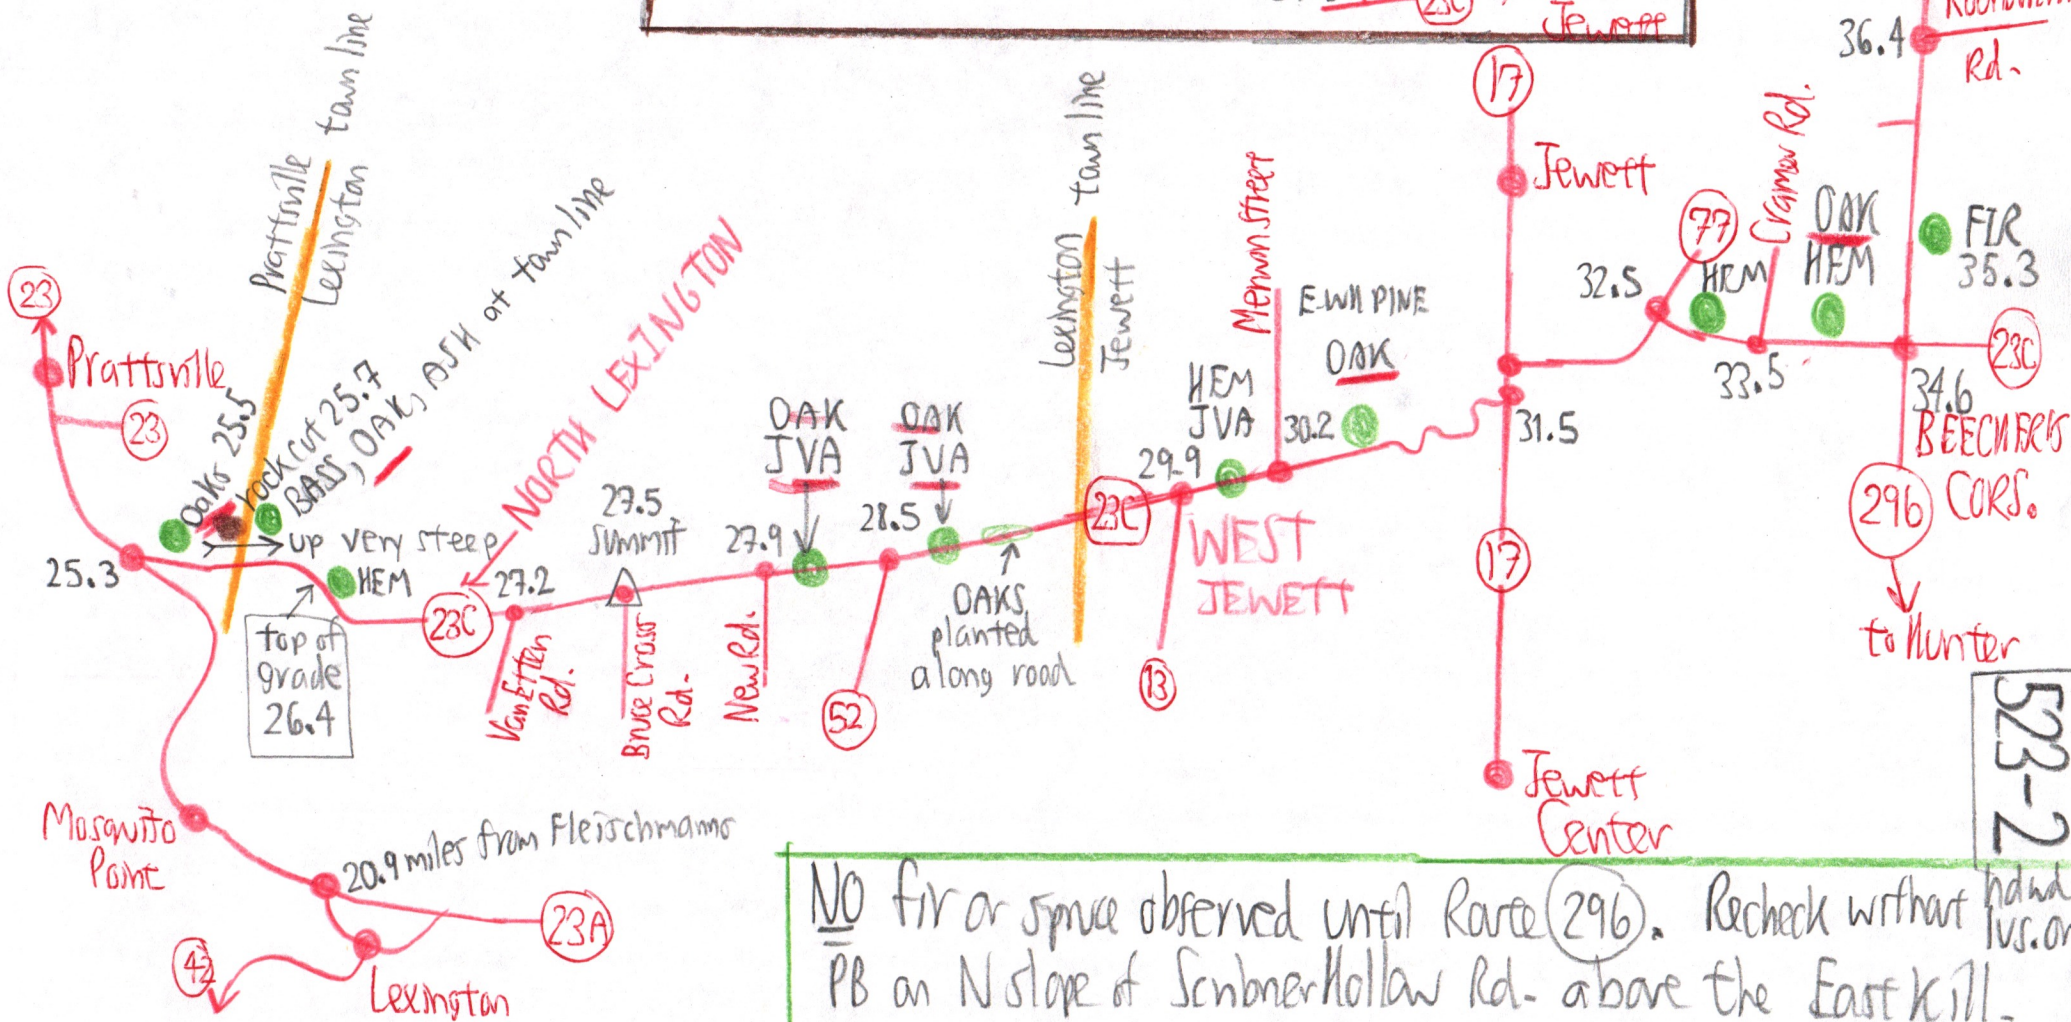

# Route 23C through North-Lexington and West Jewett

8/22/99 en route from Fleischmanns to Mantam Top Arboretum for Platte Clove hike.

Mileage is from Fleischmanns

NO fir or spruce observed until Route (296). Recheck without hand lvs. on PB on N slope of Schaner Hollow Rd. above the East Kill.

523-2