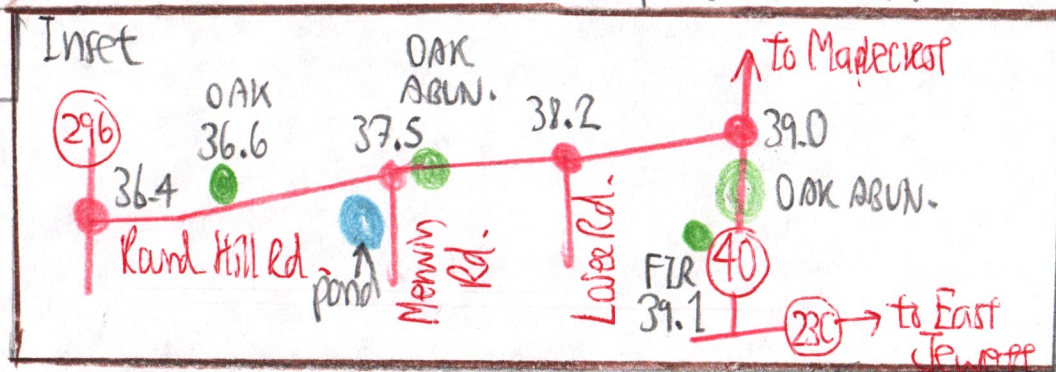

# Route 23C through North-Lexington and West Jewett

8/22/99 en route from Fleischmanns to Mantam Top Arboretum for Platte Clove hike.

Mileage is from Fleischmanns

NO fir or spruce observed until Route (296). Recheck without hand lvs. on PB on N slope of Schaner Hollow Rd. above the East Kill.