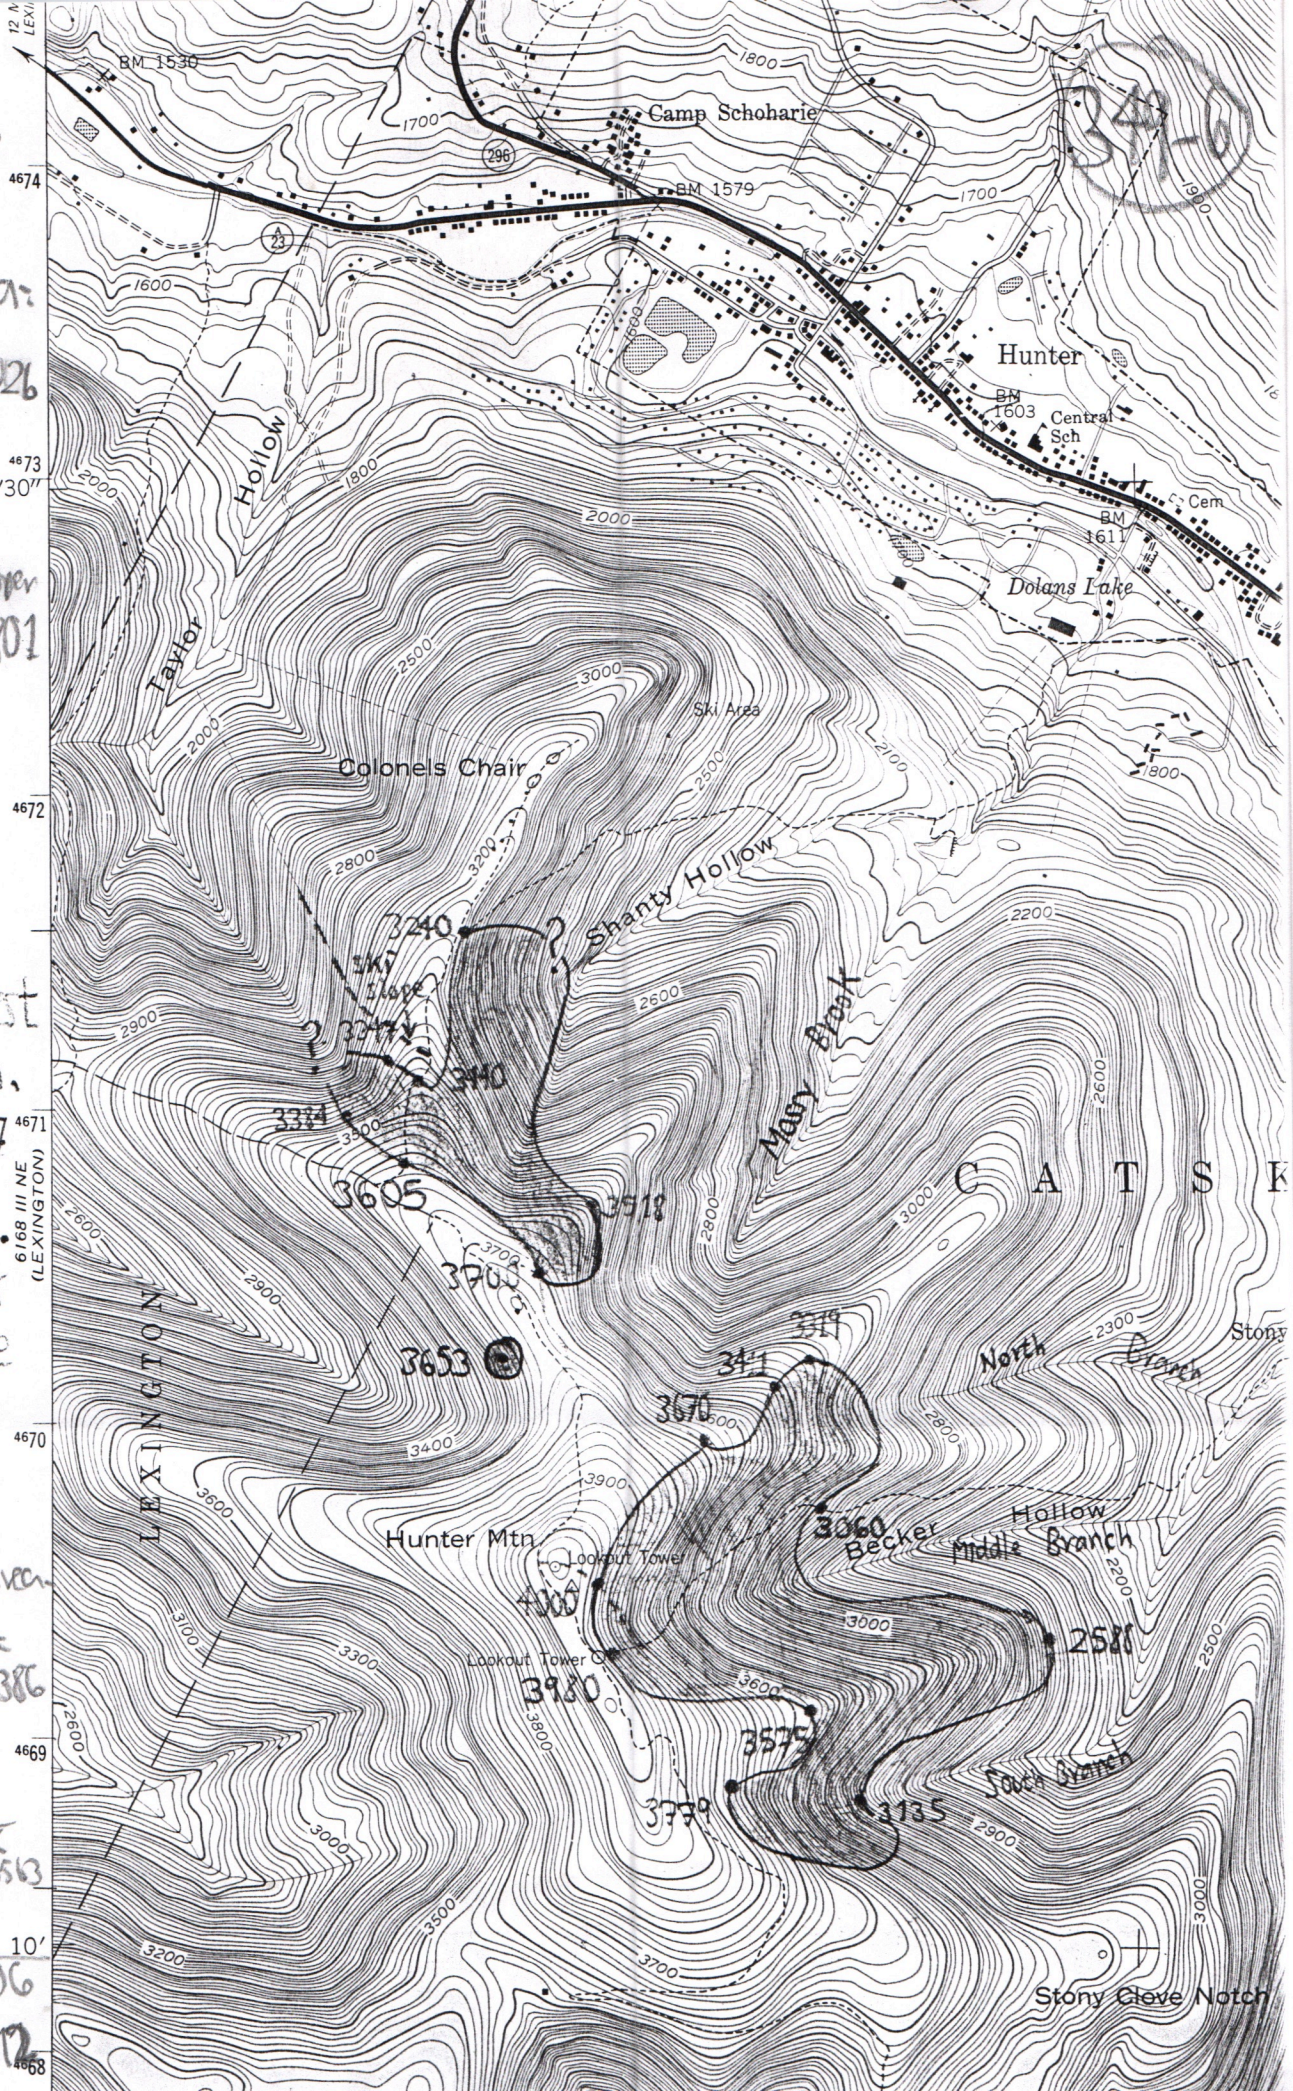

Mean elev.
for lowest upper
1° limits.

Becker Hollow area:

Lower 3319 } 3026
3060 } X
2588 }
Σ 12102Σ }
3135 } 12'30"

Upper 3670 }
4000 } Upper
3410 } 3101
3575 }
3779 }
Σ 21900A }
(3411 is mid-)

First Growth forest
Hunter Mountain.
Michael Kudisch 6/17/97

own by shaded area.
pts with elevations
in feet locate precise
boundary points.

Shanty Hollow area:

Lower 3240 } Σ =
3518 } 3386
Σ 13515 }
3440 }
3317 }

Upper 3314 } Σ
3605 } 3563
3300 }
Σ 10684 }

Combined Lower 3206
Upper 3772

349-0

4673

4672

4671

4670

4669

10'

4668

6168 III NE
(LEXINGTON)

LEXINGTON

C A T S K

Stony Clove Notch