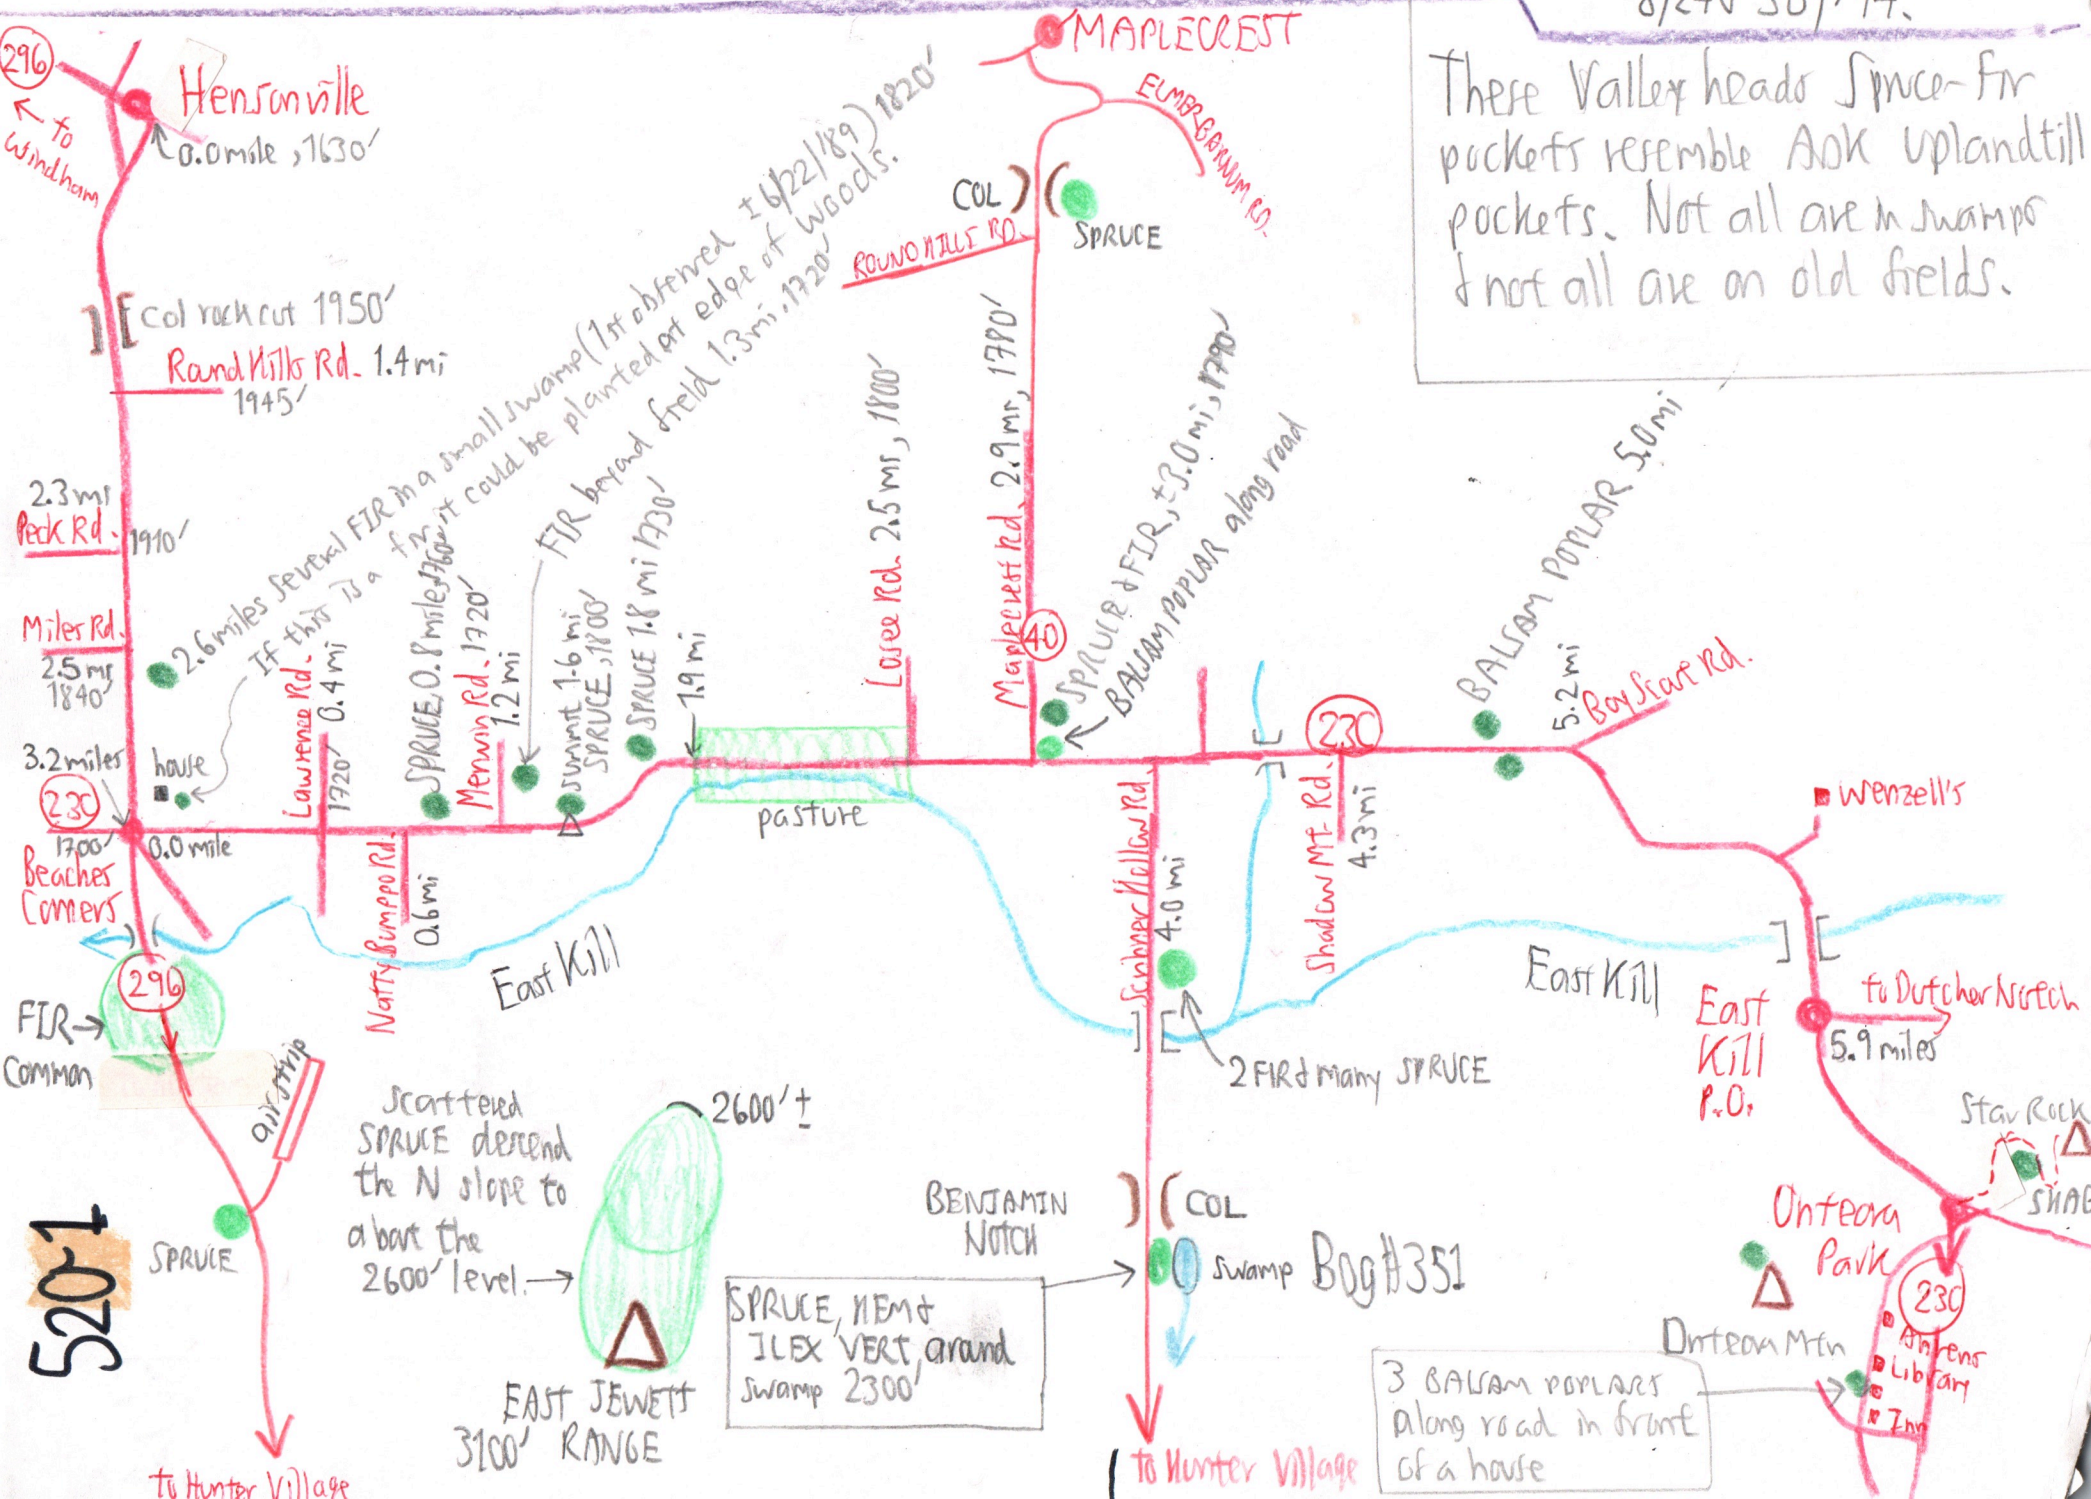

# Spruce-Fir in the Valley of the East Batavia Kills

8/24 + 30/194.

These Valley heads Spruce-Fir pockets resemble Adk upland till pockets. Not all are in swamps & not all are on old fields.

5201