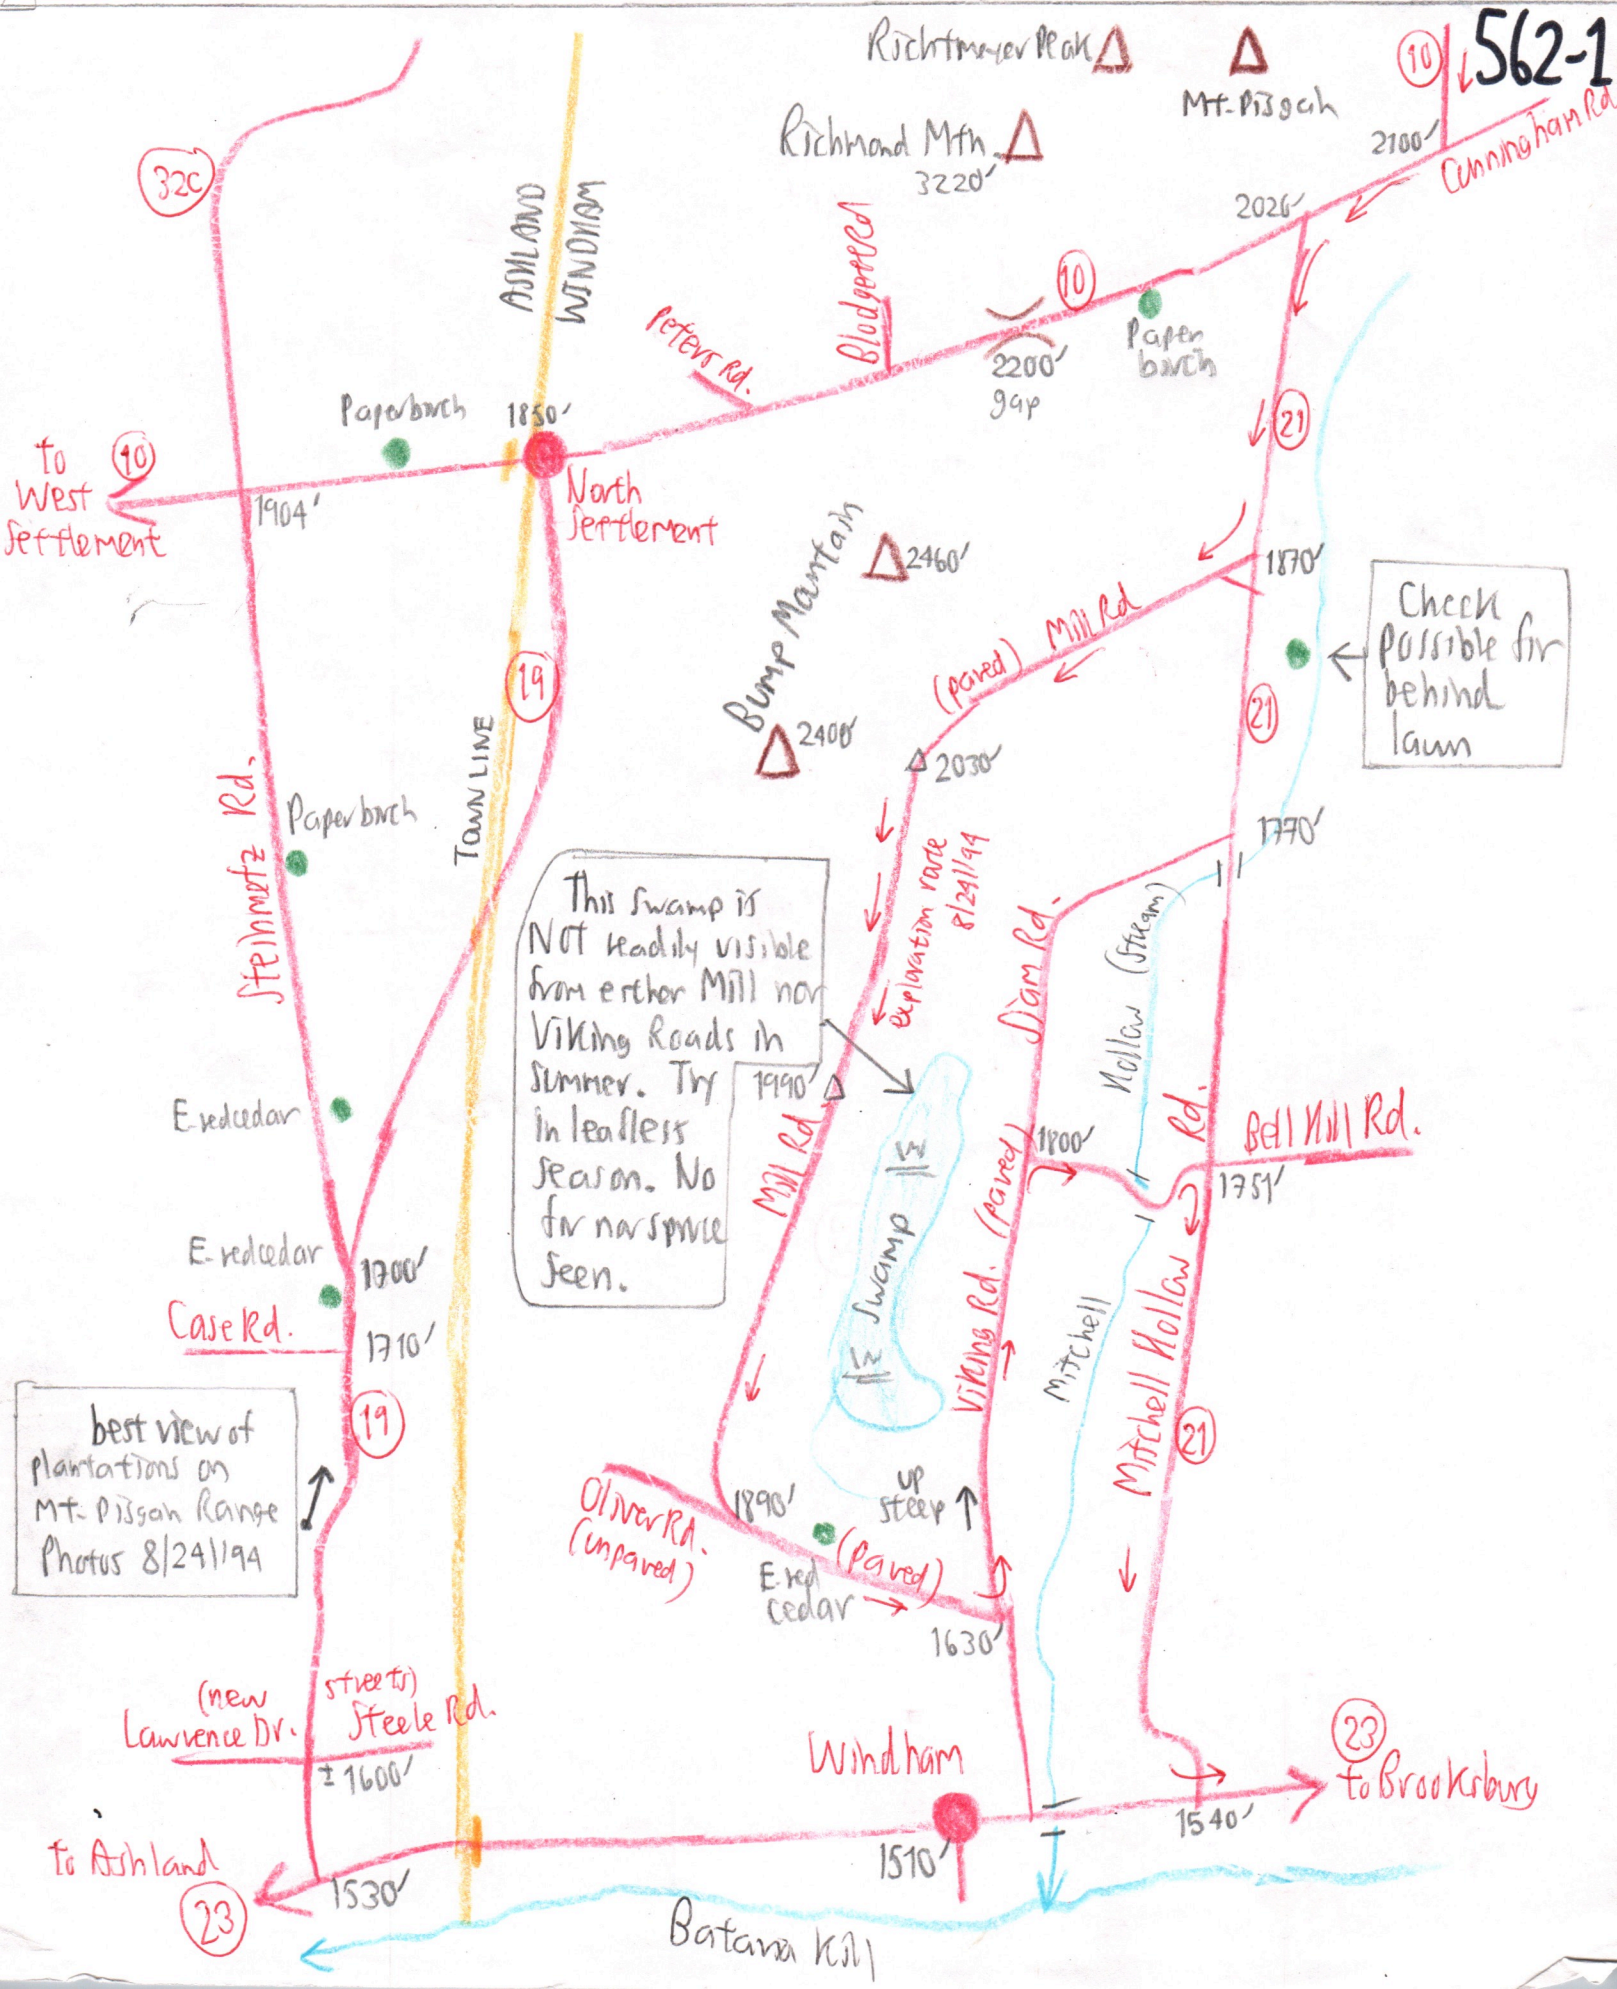

# Spruce & Fir in the Mitchell Hollow Area

8/24/94  
30

# Spruce & Fir in The Mitchell Hollow Area 8/29/94

8/29/94  
30