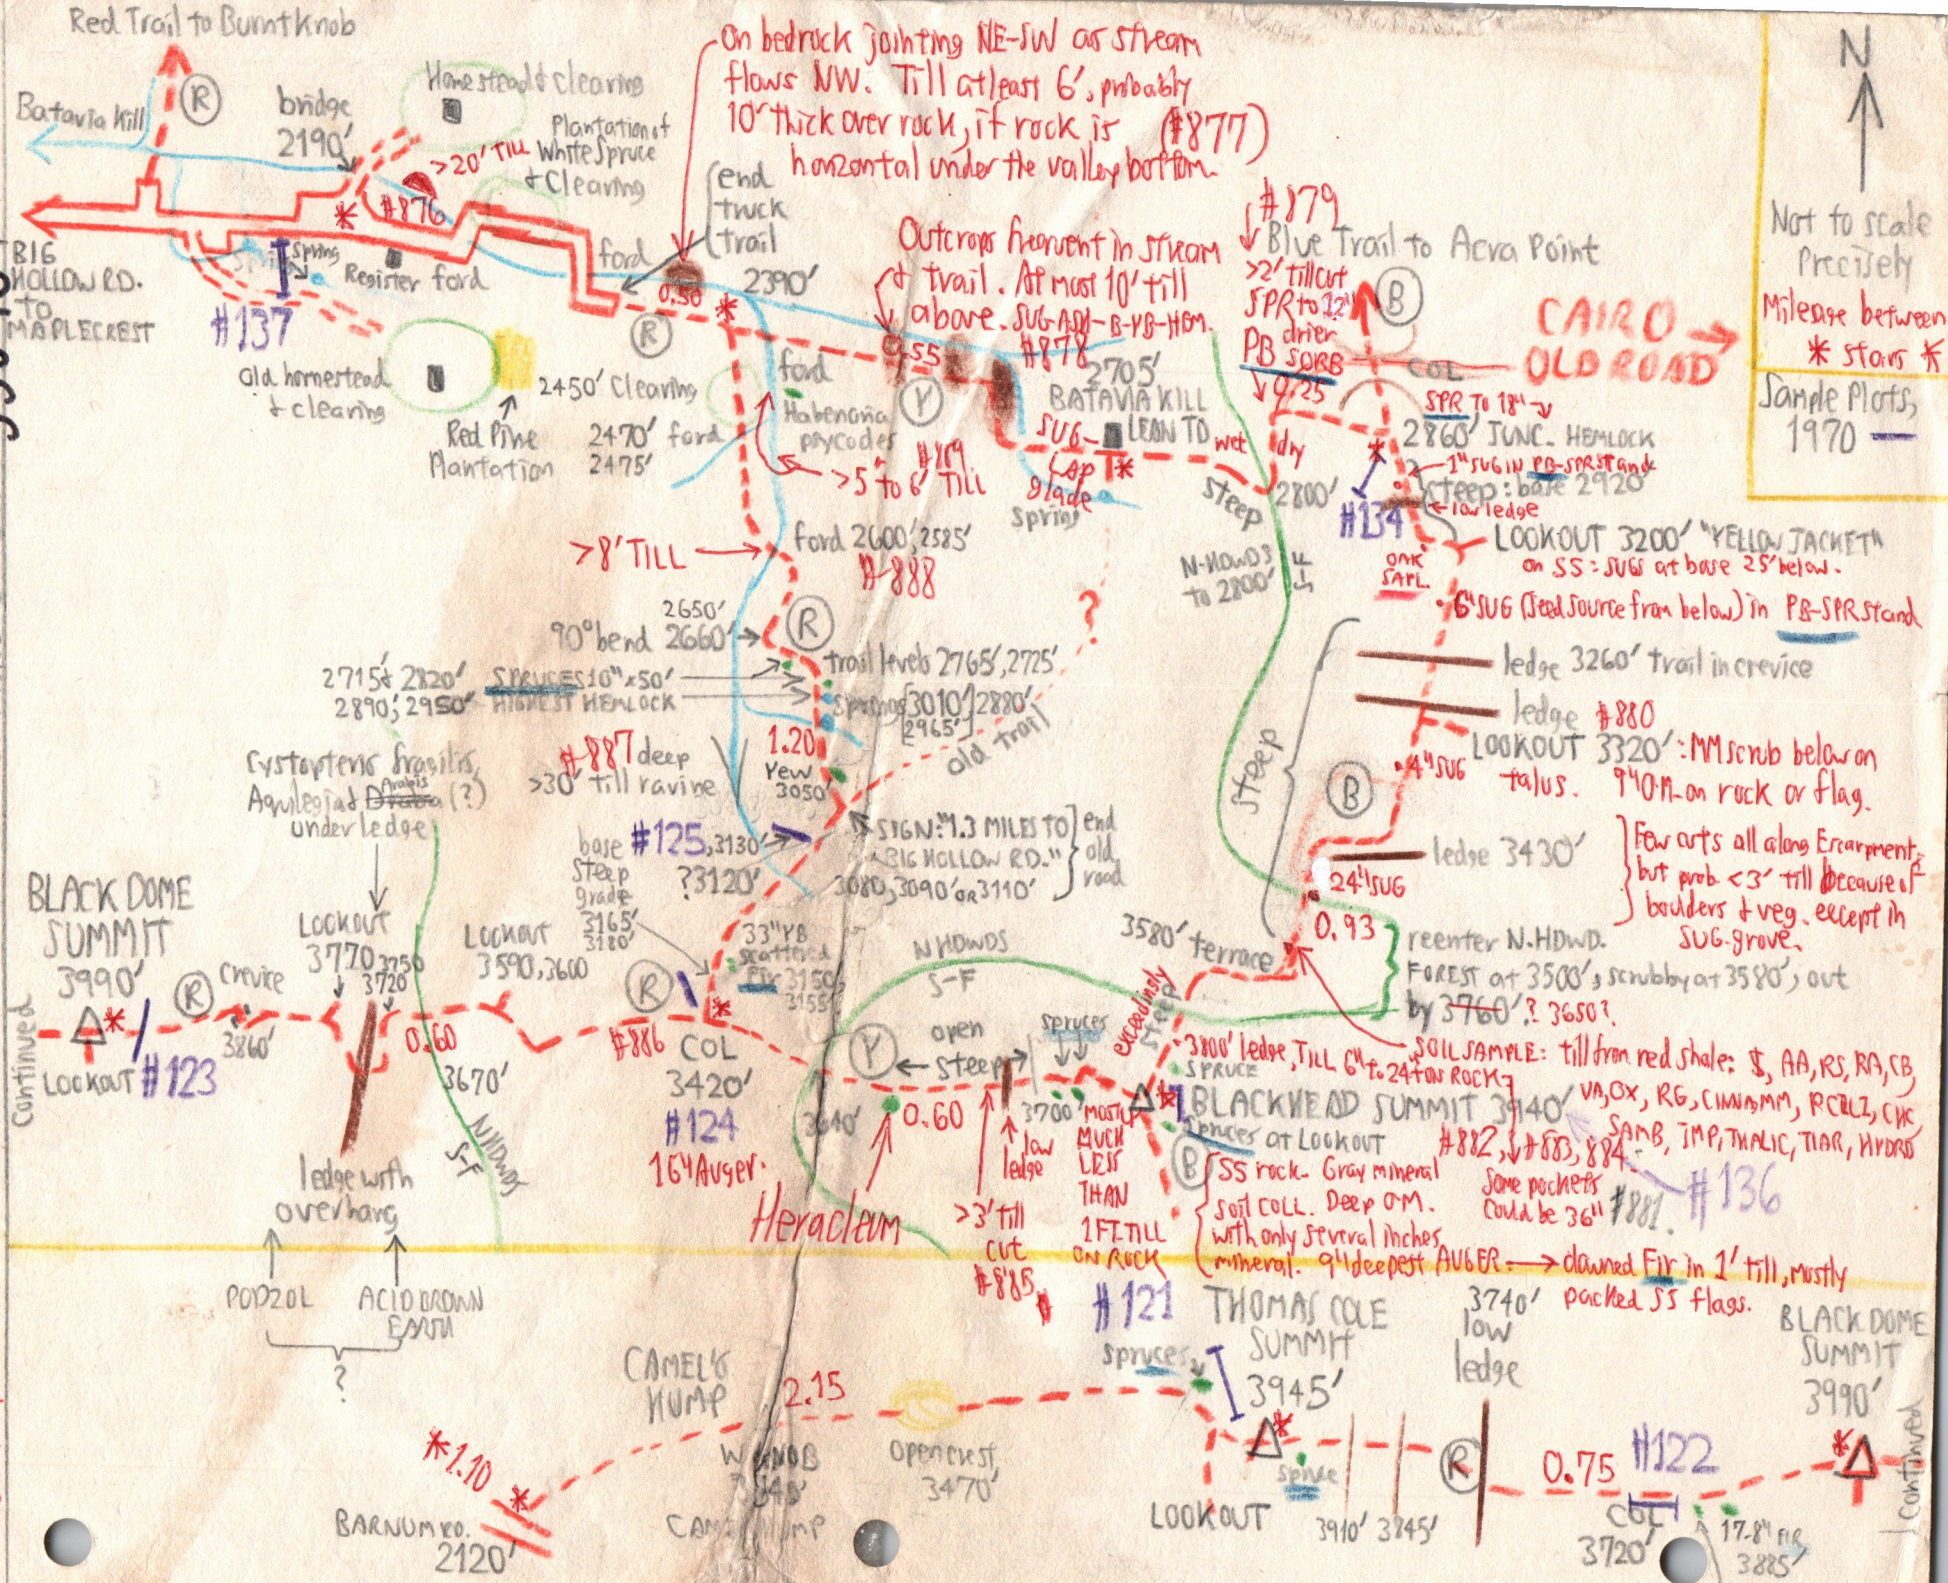

BLACKHEAD RANGE: SUMMARY

FOR 8/14/77 MTN TOP HISTORICAL SOCIETY 530-10
Red data 8/14/77

Compiled from notes of 8/11/79, 8/12/79, 7/31/73, 2/3/73, 6/14/73

Not to scale
Precisely
Mileage between
* stars *
Sample Plots,
1970

Continued

Schedules

530-11

	8/1/69		8/18/70	8/14/77
	h	m	h	m
Base	0	00	2	25
Jc, Batavia Kill	0	47	2	07
Batavia Kill Leanto	1	17	↑	---
Essexment Jc.	1	27	↓	---
Blacklead- Black Dome Col	↓	Y	↓	↓
Blackwood Summit	2	20	↓	2:30
COL	3	38	↓	---
Black Dome Summit	4	10	1	15
T. Cole Summit	4	45	0	00