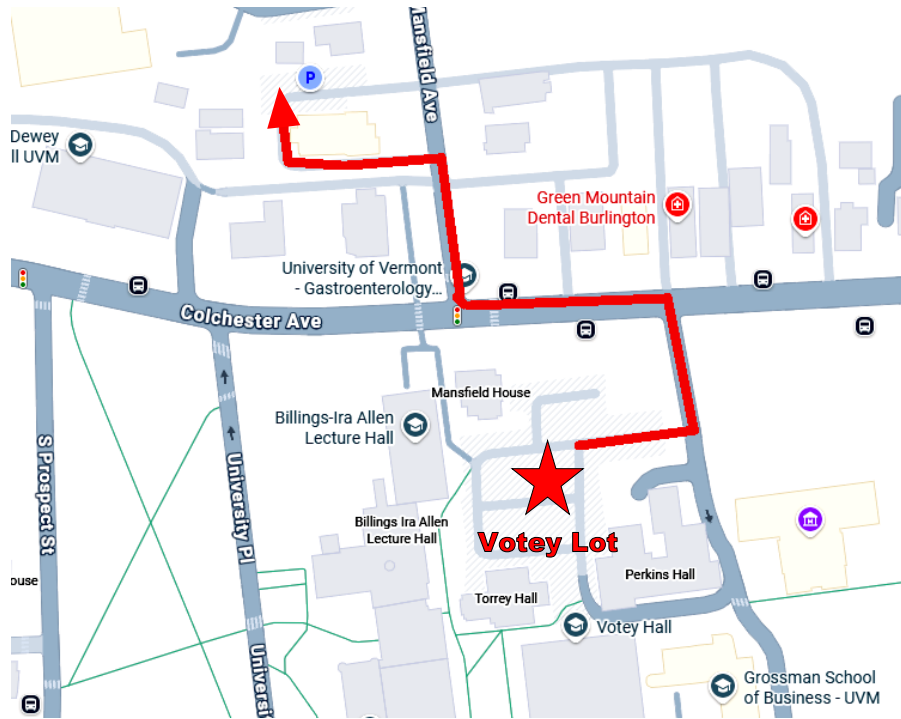

**If the Votey Parking Lot is Full at 55 Colchester Ave.
Please Park at One of The Options Below**

23 Mansfield Avenue, Burlington, VT 05405

Waterman Parking Lot
85 S Prospect St, Burlington, VT 05405