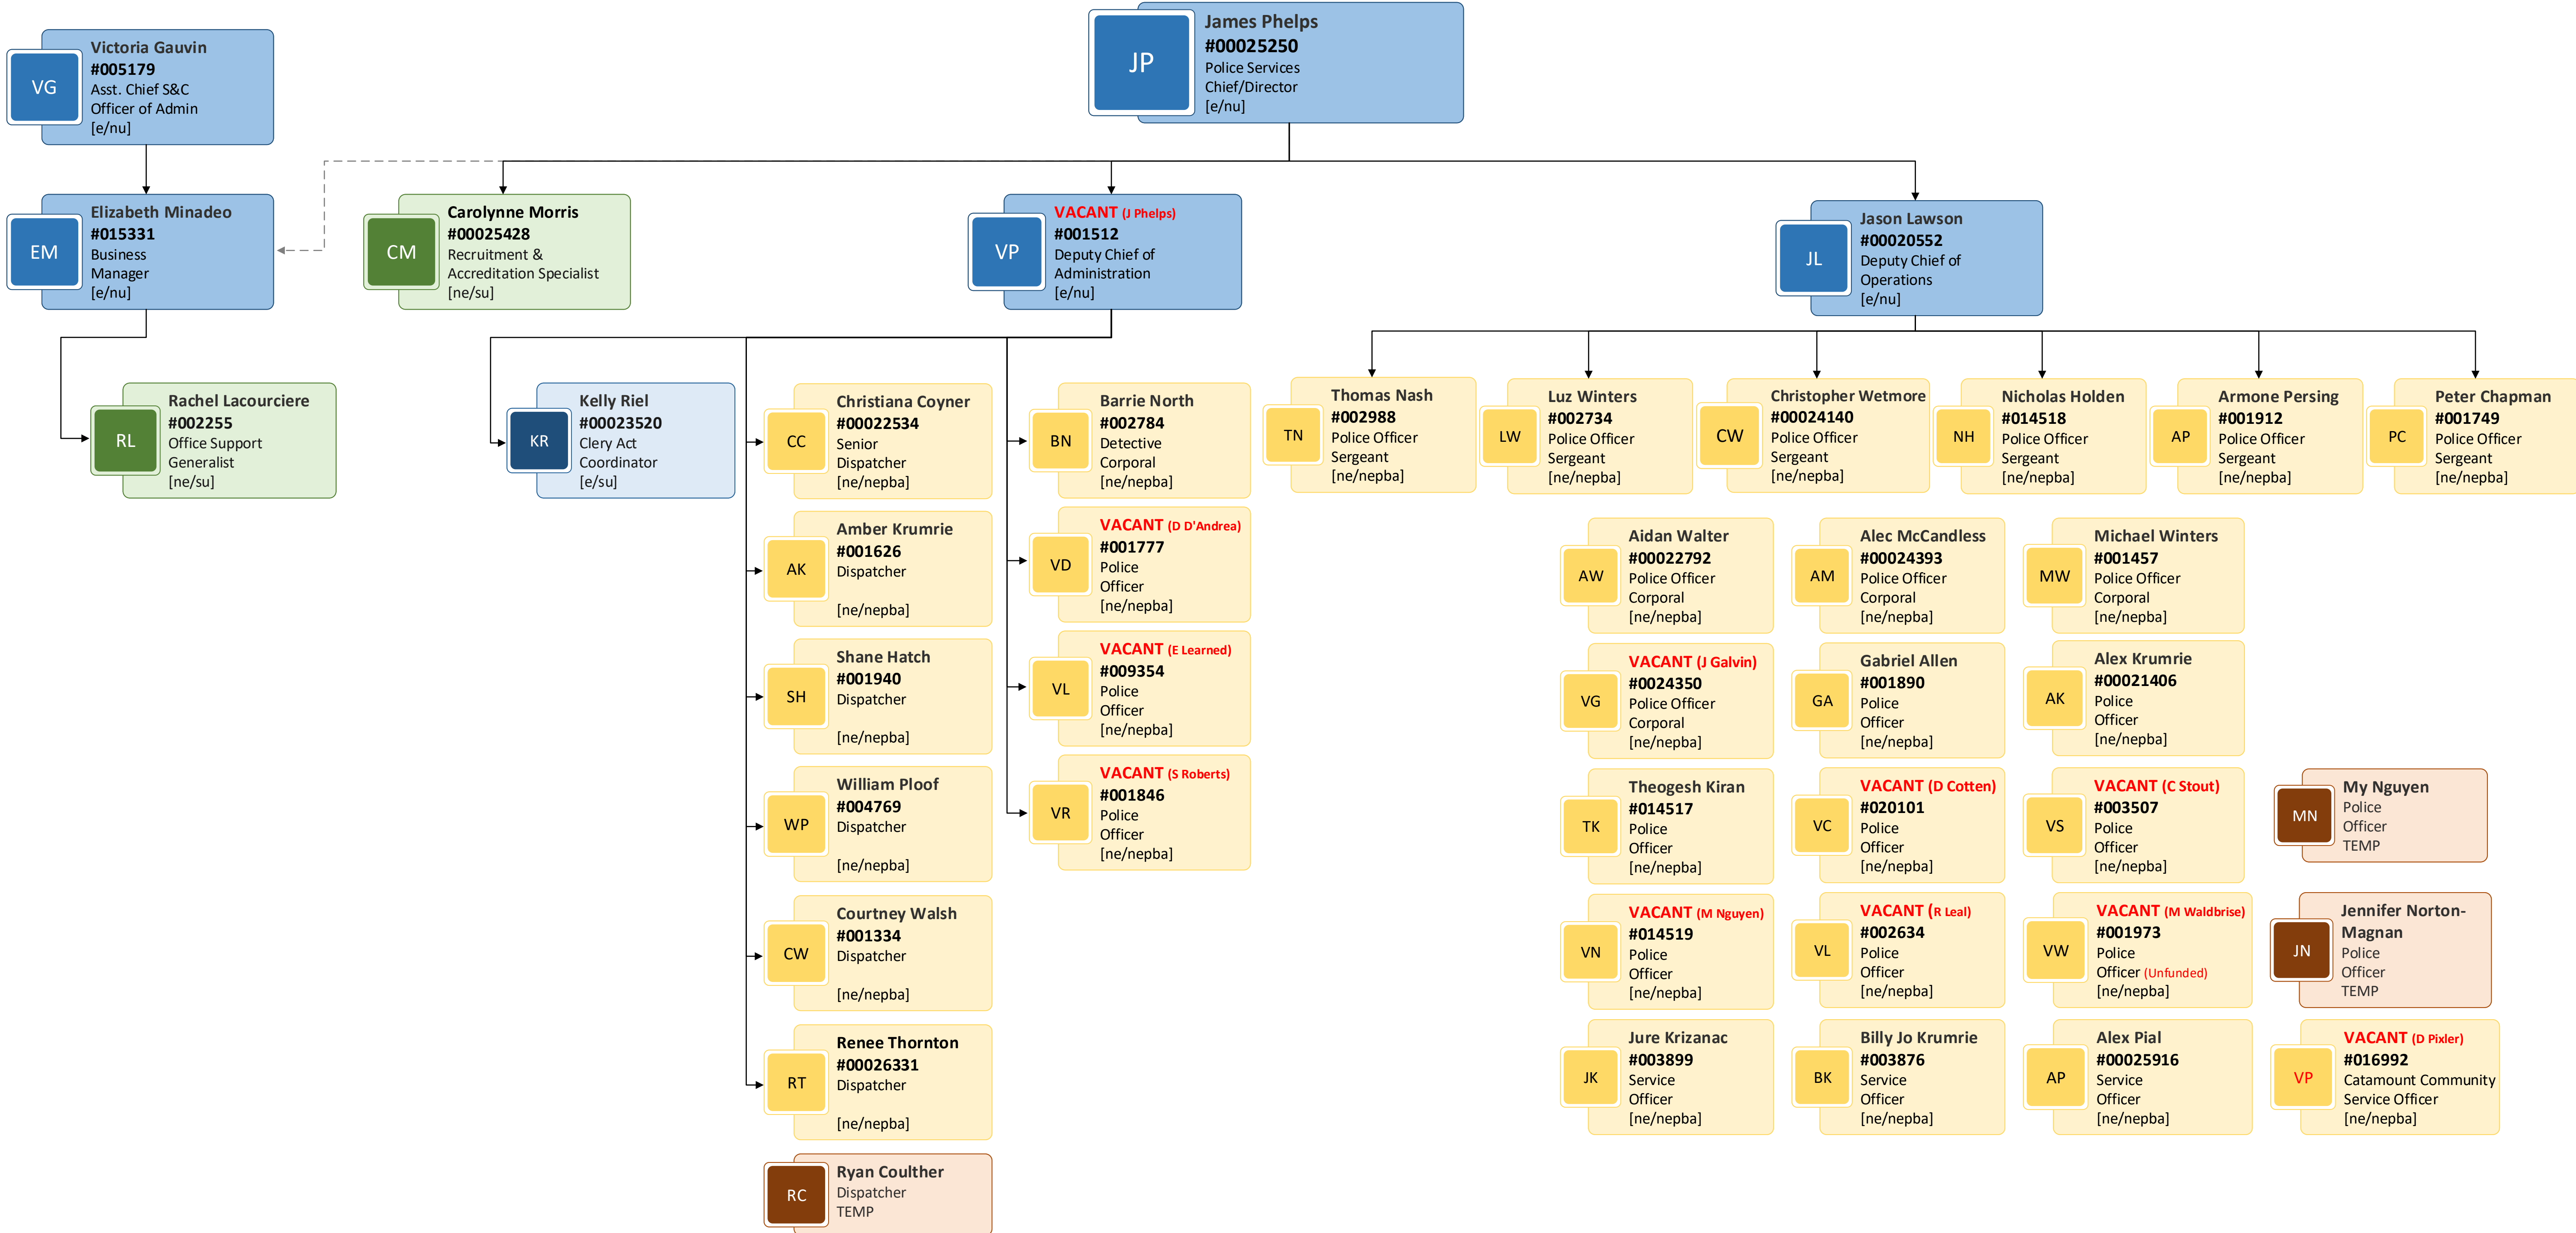

Police Services
Organizational Chart
06.09.2026

KEY:

e/nu = exempt/non-union
e/su = exempt/Staff United
ne/su = non-exempt/Staff United
ne/nepba = non-exempt/New England Police Benevolent Association
Part-time and/or temporary staff