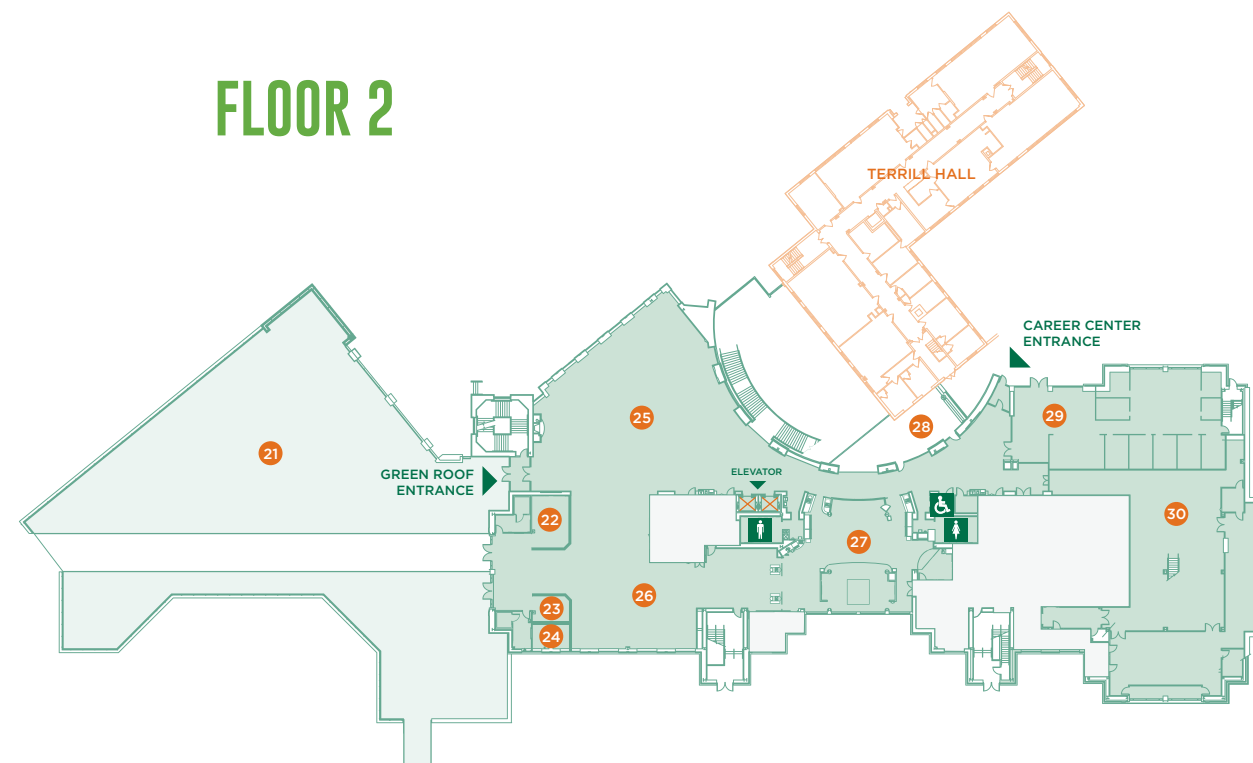

Welcome to the Dudley H. Davis Center

DAVIS CENTER FLOOR PLANS

FLOOR 1

1. The Vermont Cynic – student newspaper
2. DC Amphitheater – outdoor stage
3. WRUV 90.1 FM
4. Burack Family Fireplace Lounge
5. Living Well
6. ATM – TD Bank
7. Stutt Family Recreation & Gameroom
8. Hoffman Information & Resource Center
9. Olin Atrium
10. Cat Pause Convenience Store
11. Rosa Parks' Place (106E)
12. Brennan's Pub & Bistro
13. ATM – Citizens Bank
14. UVM Ski & Snowboard Clubhaus
15. The Advising Center
16. Career + Experience Hub
17. FeelGood Grilled Cheese
18. Sodexo Sustainability Gallery
19. Tunnel under Main Street

FLOOR 2

21. Green Roof
22. New World Tortilla
23. Green Roof Deli
24. Ben & Jerry's Scoop Shop
25. Mt. Mansfield Dining Room (210)
26. South Dining
27. The Marketplace
28. Chikago Landing (205A)
29. Career Center
30. UVM Bookstore: Textbooks -
  access from third floor only

FLOOR 3

31. Student Government Association and
  Student Clubs & Organizations (311)
32. Department of Student Life (310)
33. Diversity & Equity Unit:
  Office & Lounge
34. Henderson's Café
35. Scarlet Oak Lounge (399)
36. ATM – People's United Bank
37. University Event Services -
  Dudley H. Davis Center Operations
38. Information Center
39. UVM Bookstore & Computer Depot - retail

FLOOR 4