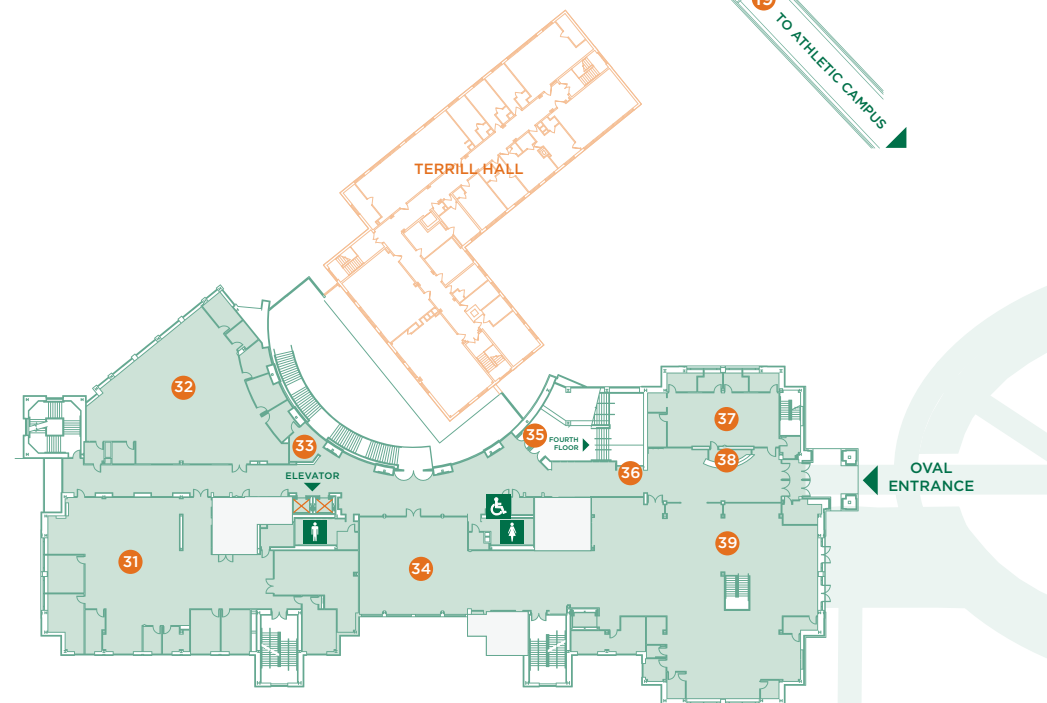

Welcome to the Dudley H. Davis Center

DAVIS CENTER FLOOR PLANS

FLOOR 1

1. The Vermont Cynic – student newspaper
2. DC Amphitheater – outdoor stage
3. WRUV 90.1 FM
4. Burack Family Fireplace Lounge
5. Living Well
6. ATM – TD Bank
7. Stutt Family Recreation & Gameroom
8. Hoffman Information & Resource Center
9. Olin Atrium
10. Cat Pause Convenience Store
11. Rosa Parks' Place (106E)
12. Brennan's Pub & Bistro
13. ATM – Citizens Bank
14. UVM Ski & Snowboard Clubhaus
15. The Advising Center
16. Career + Experience Hub
17. FeelGood Grilled Cheese
18. Sodexo Sustainability Gallery
19. Tunnel under Main Street

FLOOR 2

21. Green Roof
22. New World Tortilla
23. Green Roof Deli
24. Ben & Jerry's Scoop Shop
25. Mt. Mansfield Dining Room (210)
26. South Dining
27. The Marketplace
28. Chikago Landing (205A)
29. Career Center
30. UVM Bookstore: Textbooks -
  access from third floor only

FLOOR 3

31. Student Government Association and
  Student Clubs & Organizations (311)
32. Department of Student Life (310)
33. Diversity & Equity Unit:
  Office & Lounge
34. Henderson's Café
35. Scarlet Oak Lounge (399)
36. ATM – People's United Bank
37. University Event Services -
  Dudley H. Davis Center Operations
38. Information Center
39. UVM Bookstore & Computer Depot - retail

FLOOR 4