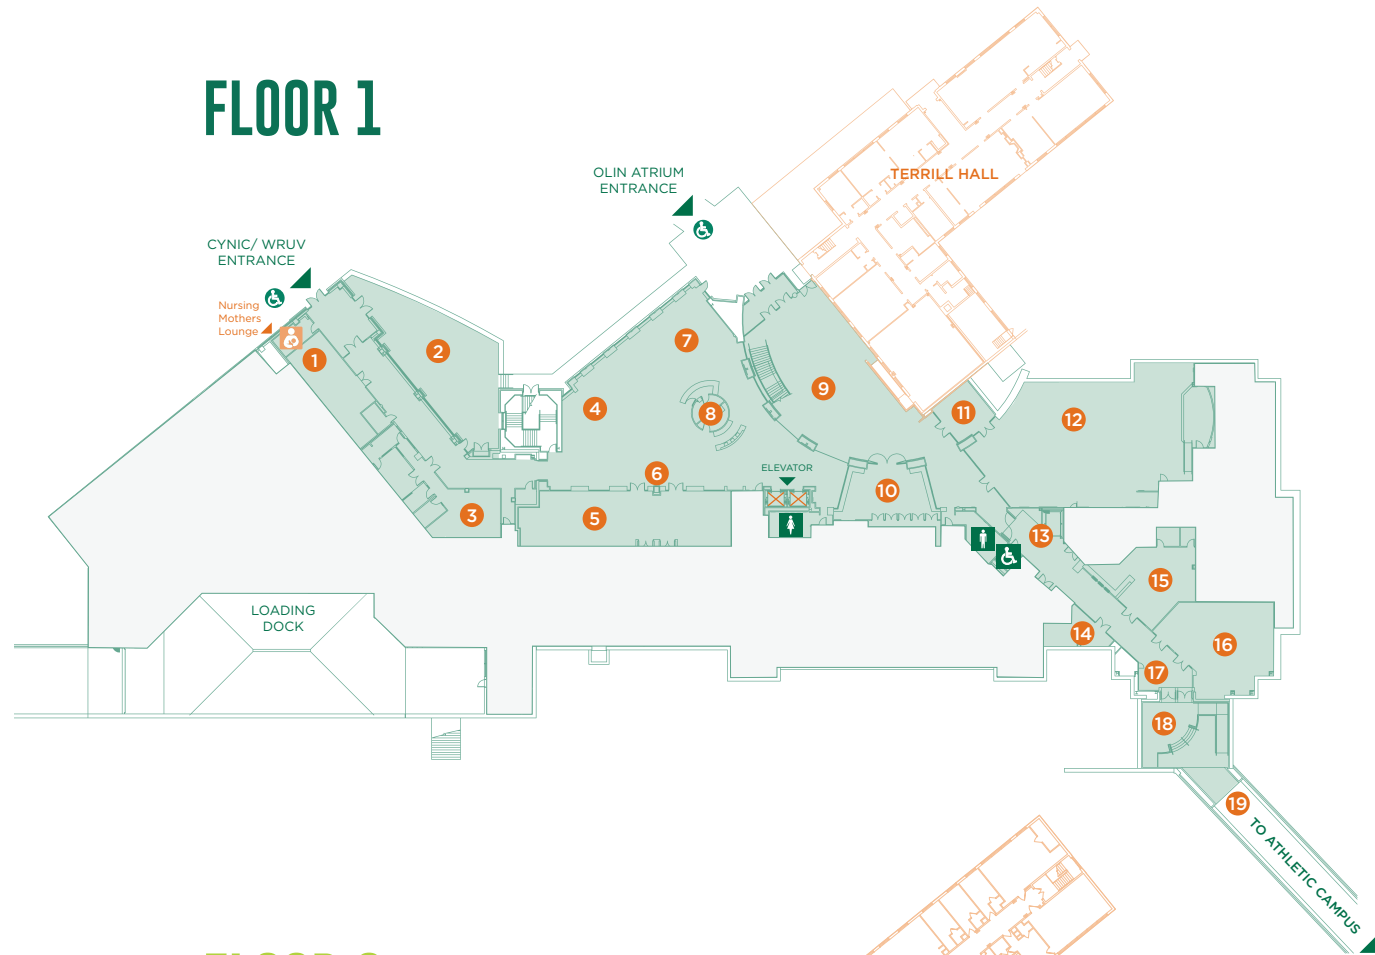

Welcome to the Dudley H. Davis Center

DAVIS CENTER FLOOR PLANS

FLOOR 1

1. The Vermont Cynic – student newspaper
2. DC Amphitheater – outdoor stage
3. WRUV 90.1 FM
4. Burack Family Fireplace Lounge
5. Living Well
6. ATM – TD Bank
7. Stutt Family Recreation & Gameroom
8. Hoffman Information & Resource Center
9. Olin Atrium
10. Cat Pause Convenience Store
11. Rosa Parks' Place (106E)
12. Brennan's Pub & Bistro
13. ATM – Citizens Bank
14. UVM Ski & Snowboard Clubhaus
15. The Advising Center
16. Career + Experience Hub
17. FeelGood Grilled Cheese
18. Sodexo Sustainability Gallery
19. Tunnel under Main Street

FLOOR 2

21. Green Roof
22. New World Tortilla
23. Green Roof Deli
24. Ben & Jerry's Scoop Shop
25. Mt. Mansfield Dining Room (210)
26. South Dining
27. The Marketplace
28. Chikago Landing (205A)
29. Career Center
30. UVM Bookstore: Textbooks -
  access from third floor only

FLOOR 3

31. Student Government Association and
  Student Clubs & Organizations (311)
32. Department of Student Life (310)
33. Diversity & Equity Unit:
  Office & Lounge
34. Henderson's Café
35. Scarlet Oak Lounge (399)
36. ATM – People's United Bank
37. University Event Services -
  Dudley H. Davis Center Operations
38. Information Center
39. UVM Bookstore & Computer Depot - retail

FLOOR 4