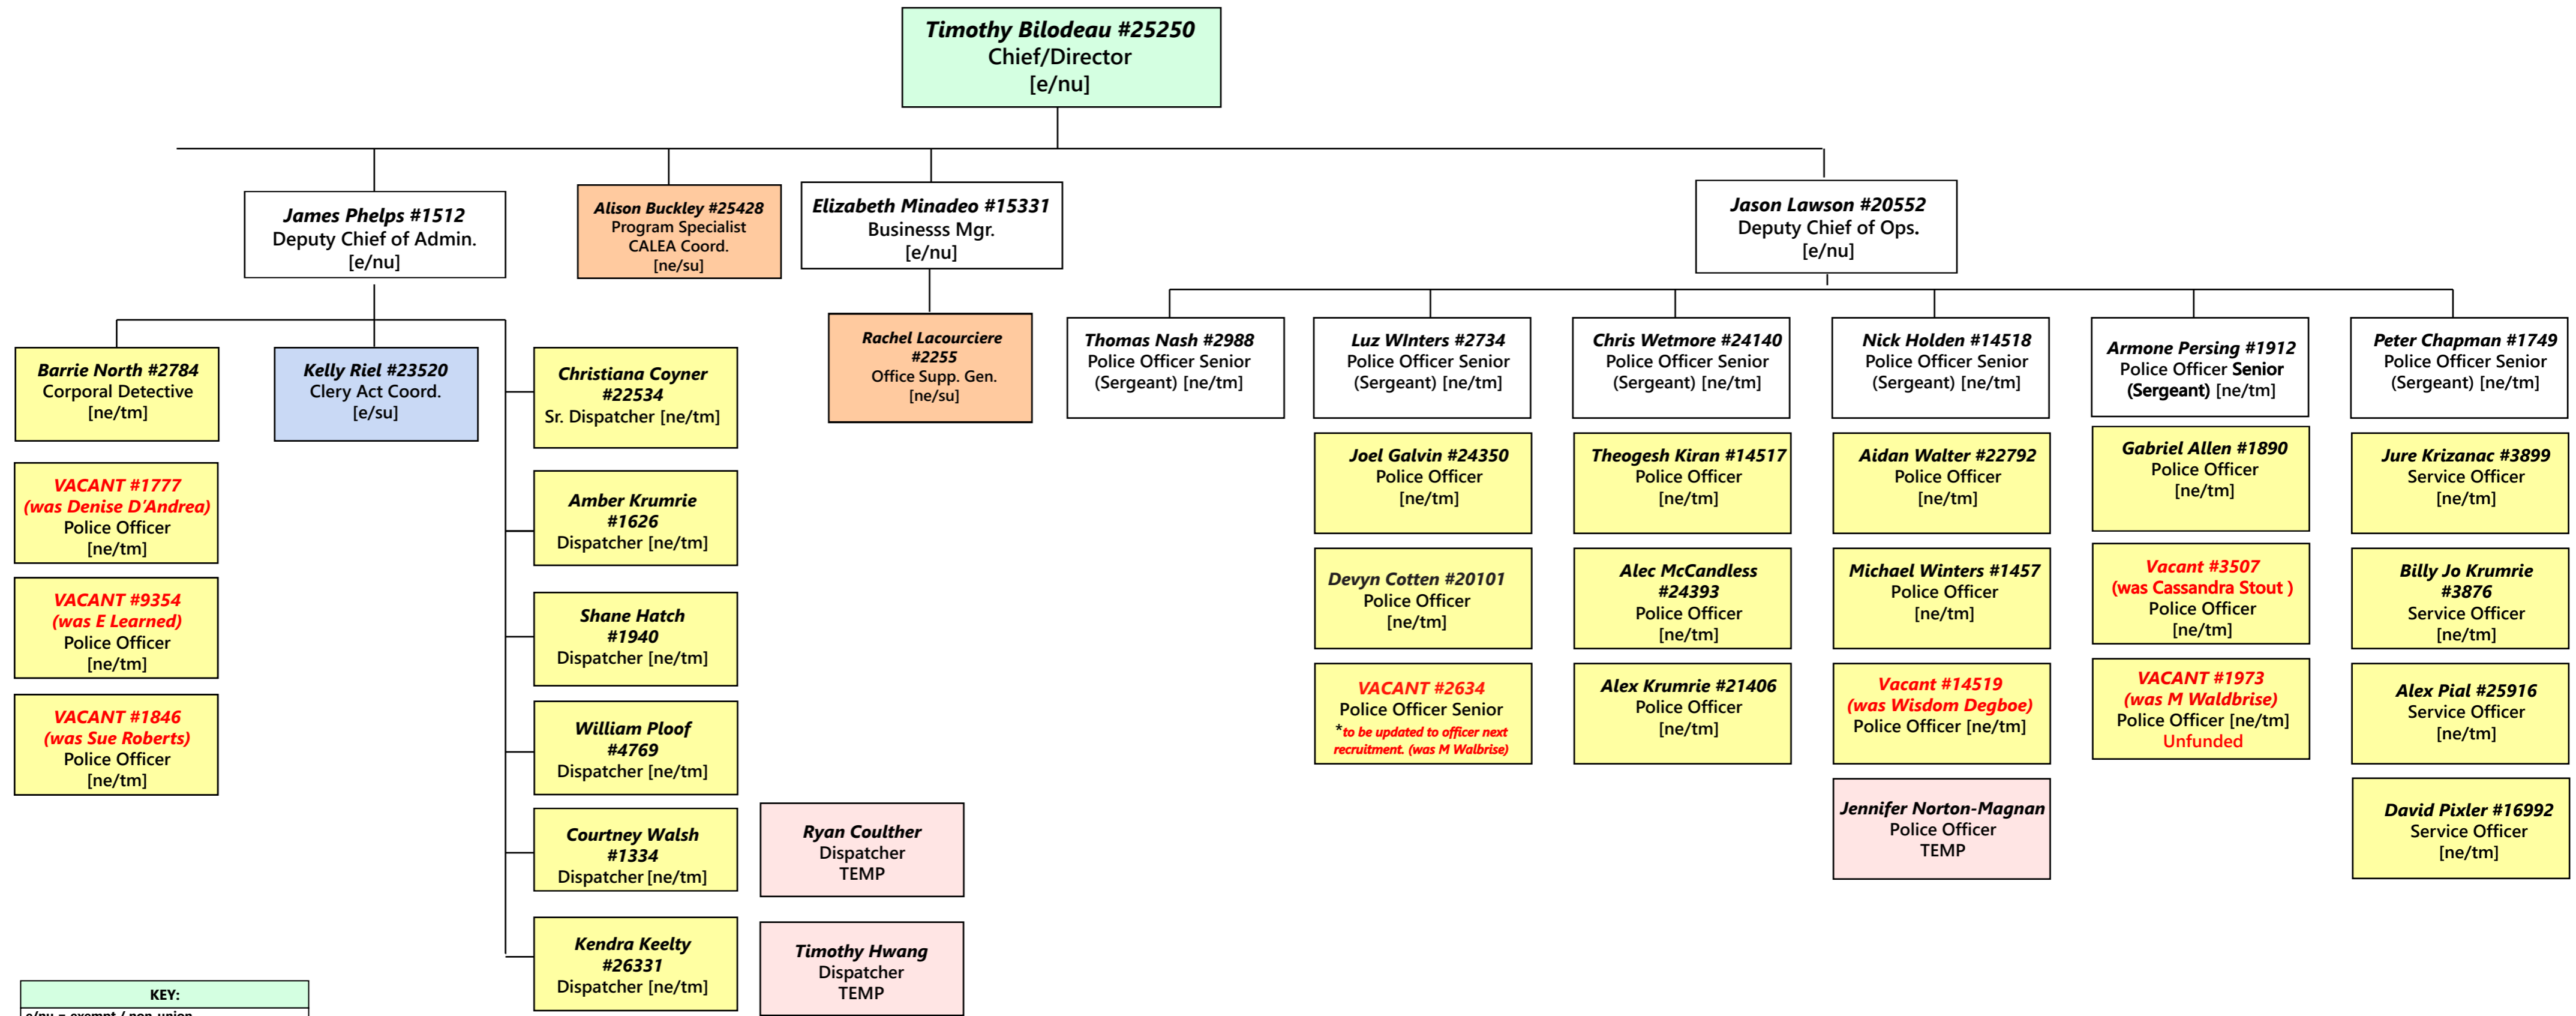

Police Services Organizational Chart

12/12/24

KEY:
e/nu = exempt / non-union
ne/nu = non-exempt / non-union
e/su = exempt / Staff United
ne/su = non-exempt Staff United
ne/tm = non-exempt / teamsters
Part-time and/or temporary staff