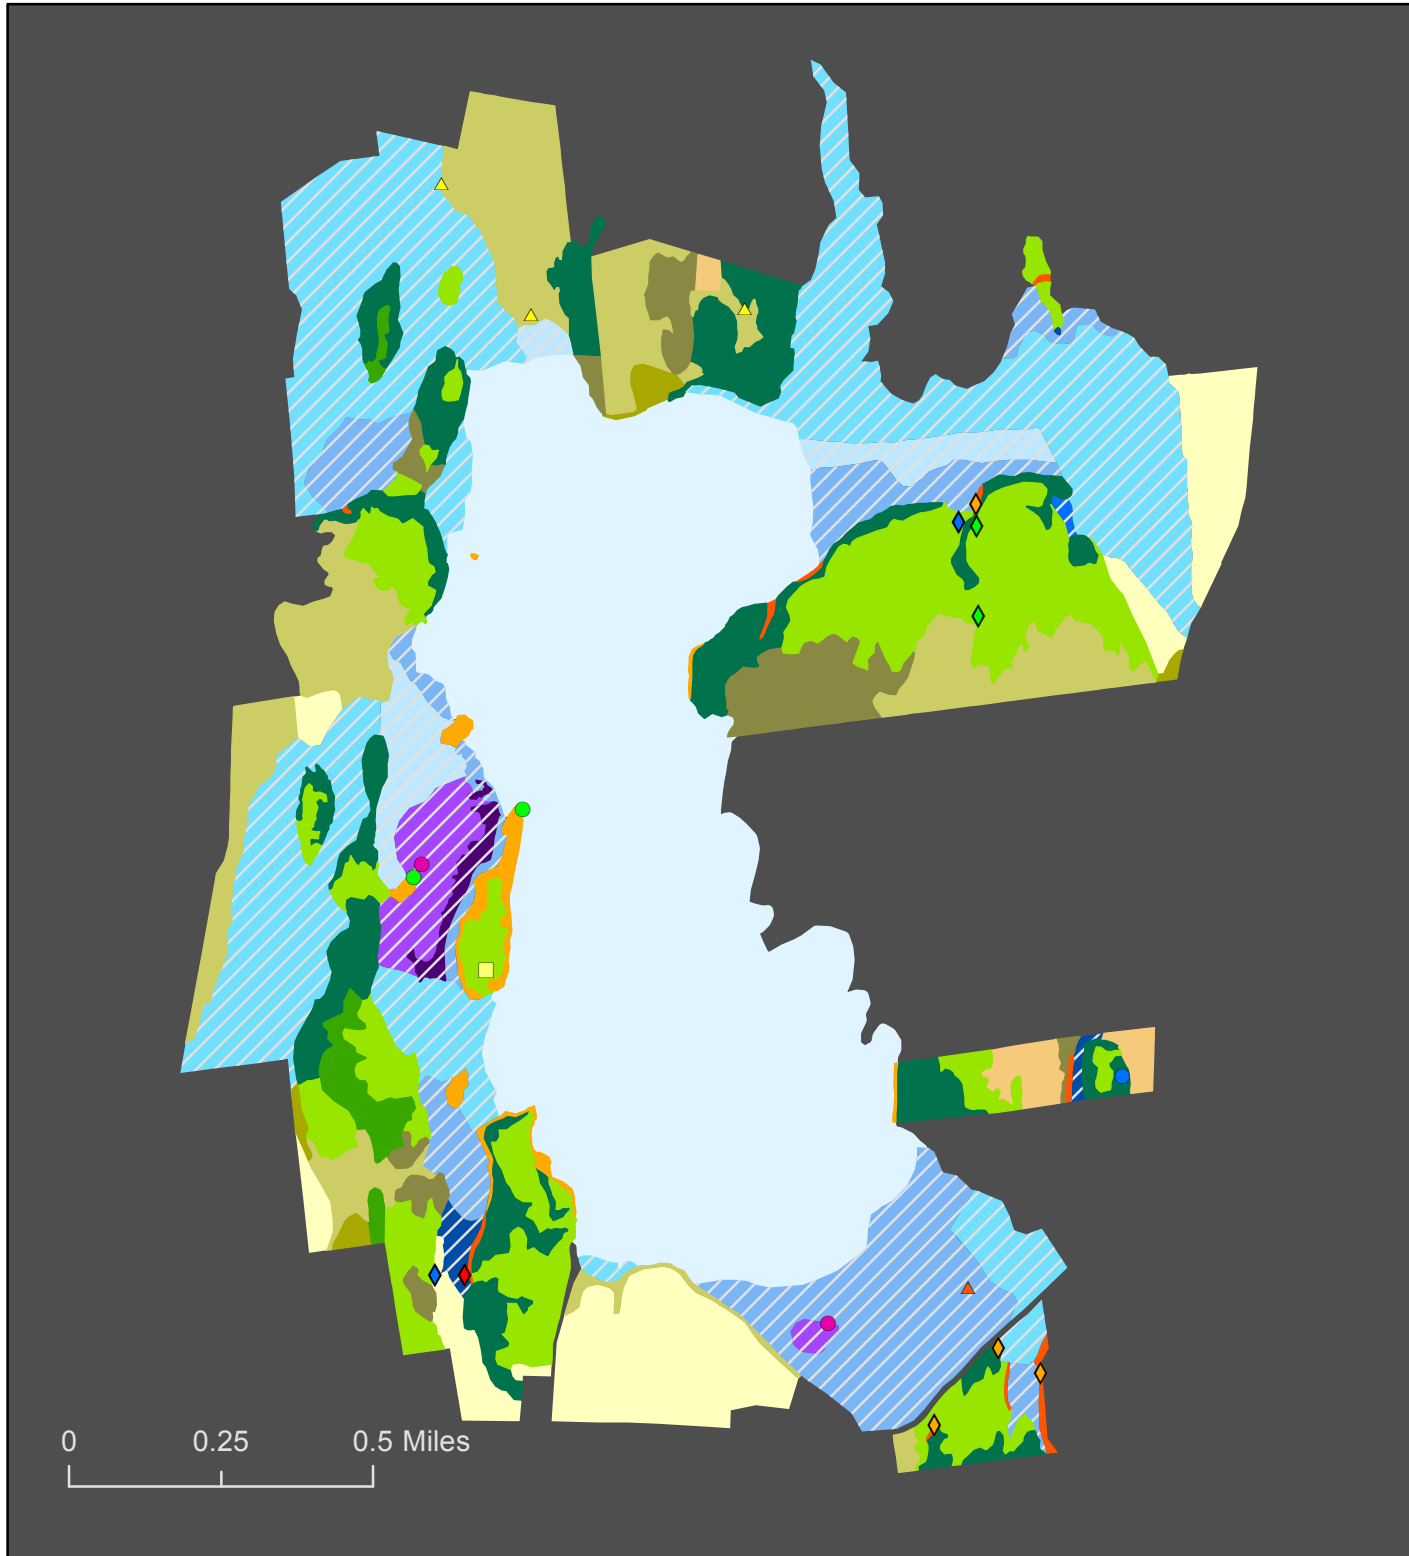

Natural communities and points of interest of the H. Laurence Achilles Natural Area at Shelburne Pond

Natural Communities

-  Shallow Emergent Marsh
-  Cattail Marsh
-  Poor Fen
-  Alder Swamp
-  Northern White Cedar Swamp
-  Red Maple-Northern White Cedar Swamp
-  Black Spruce Swamp
-  Limestone Bluff Cedar-Pine Forest
-  Temperate Calcareous Cliff
-  Mesic Maple-Ash-Hickory-Oak Forest
-  Dry Oak-Hickory-Hophornbeam Forest
-  Hemlock Forest
-  Active Cropland
-  Active Pasture
-  Old Field Scrub and Invasives
-  Old Field Conifer Forest
-  Old Field Hardwood Forest

Points of interest

-  Buffaloberry
-  Butternut
-  Pitcher Plant
-  Calcareous Cliff
-  Cave/Calcareous Cliff
-  Vernal Pool
-  Spring
-  Old Foundation
-  Phragmites
-  Autumn Olive
-  ShelburnePond