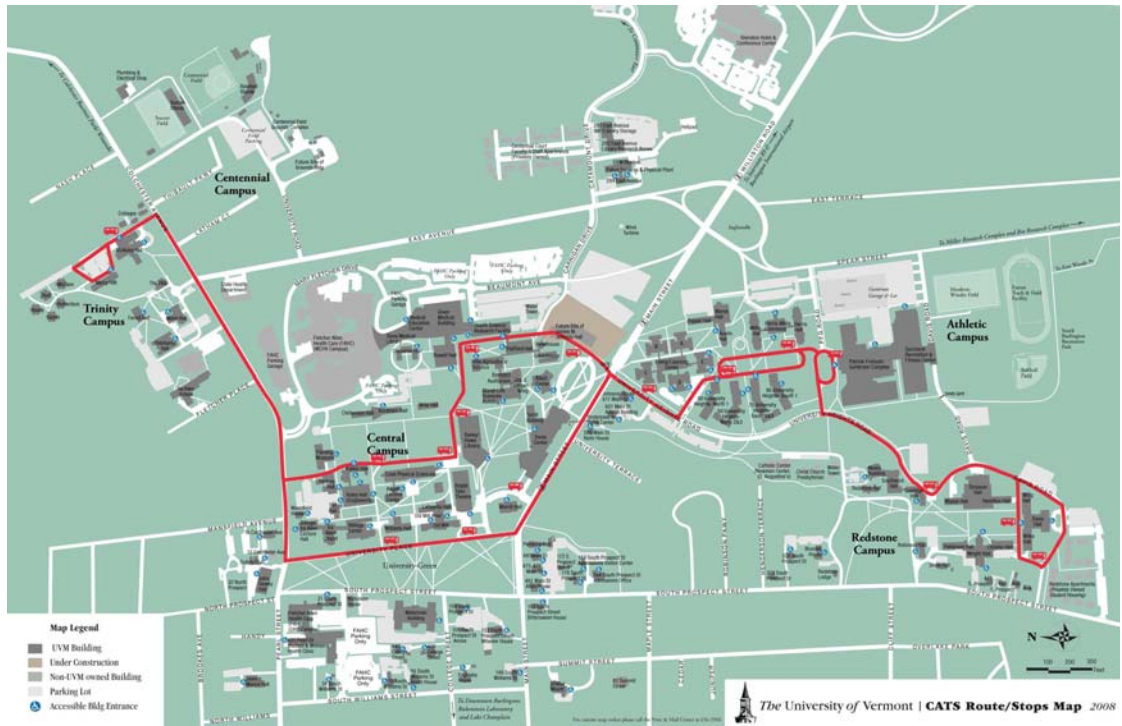

What you need to know –

On Campus Route (WDW to Trinity) Day Time Service

Update as of October 13, 2008

The **On Campus bus route** will now go from WDW to Trinity. The route will run as follows:

- Monday through Friday from 7:20 am through 6:30 pm.
- Service is provided at 10 minutes intervals as follows:

Leave	Heading	Times	Actual / Approx.
WDW	North	on the 0's (:00 :10, :20, :30, :40, :50)	Actual
Coolidge	North	on the 2's (:02, :12, :22, :32, :42, :52)	approx.
Patrick Gym	North	on the 3's (:03, :13, :23, :33, :43, :53)	approx.
Harris Mills	North	same as Patrick Gym	approx.
Living / Learning / University Heights	North	on the 4's (:04, :14, :24, :34, :44, :54)	approx.
Davis Center West Door / Bailey Howe / Royall Tyler / Lafayette (best stop for Waterman)	North	on the 6's (:06, :16, :26, :36, :46, :56)	approx.
Billings / Ira Allen (best stop for Jeanne Mance)	North	on the 8's (:08, :18, :28, :38, :48, :58)	approx.
Trinity (Mercy)	South	on the 5's (:05, :15, :25, :35, :45, :55)	Actual
Kalkin / Votey / CBW	South	on the 9's (:09, :19, :29, :39, :49, :59)	approx.
Cook / Bailey Howe / Lafayette	South	on the 0's (:00 :10, :20, :30, :40, :50)	approx.
Marsh Life Science / CBW	South	on the 1's (:01, :11, :21, :31, :41, :51)	approx.
Hills / Given / HSRF	South	same as Marsh	approx.
Davis Oval	South	on the 2's (:02, :12, :22, :32, :42, :52)	approx.
Living Learning / University Heights	South	on the 4's (:04, :14, :24, :34, :44, :54)	approx.
Harris Millis / Gutterson Garage	South	on the 5's (:05, :15, :25, :35, :45, :55)	approx.
Coolidge	South	on the 7's (:07, :17, :27, :37, :47, :57)	approx.

If you are on Main campus and want to get to Redstone, take the south bound bus on the road adjacent to the CBW green (Kalkin / Votey, Cook, Davis Oval)

Leave yourself time on the high volume routes that start at WDW before the 9:00 am MWF class, the 9:20 and 10:40 TTh class.