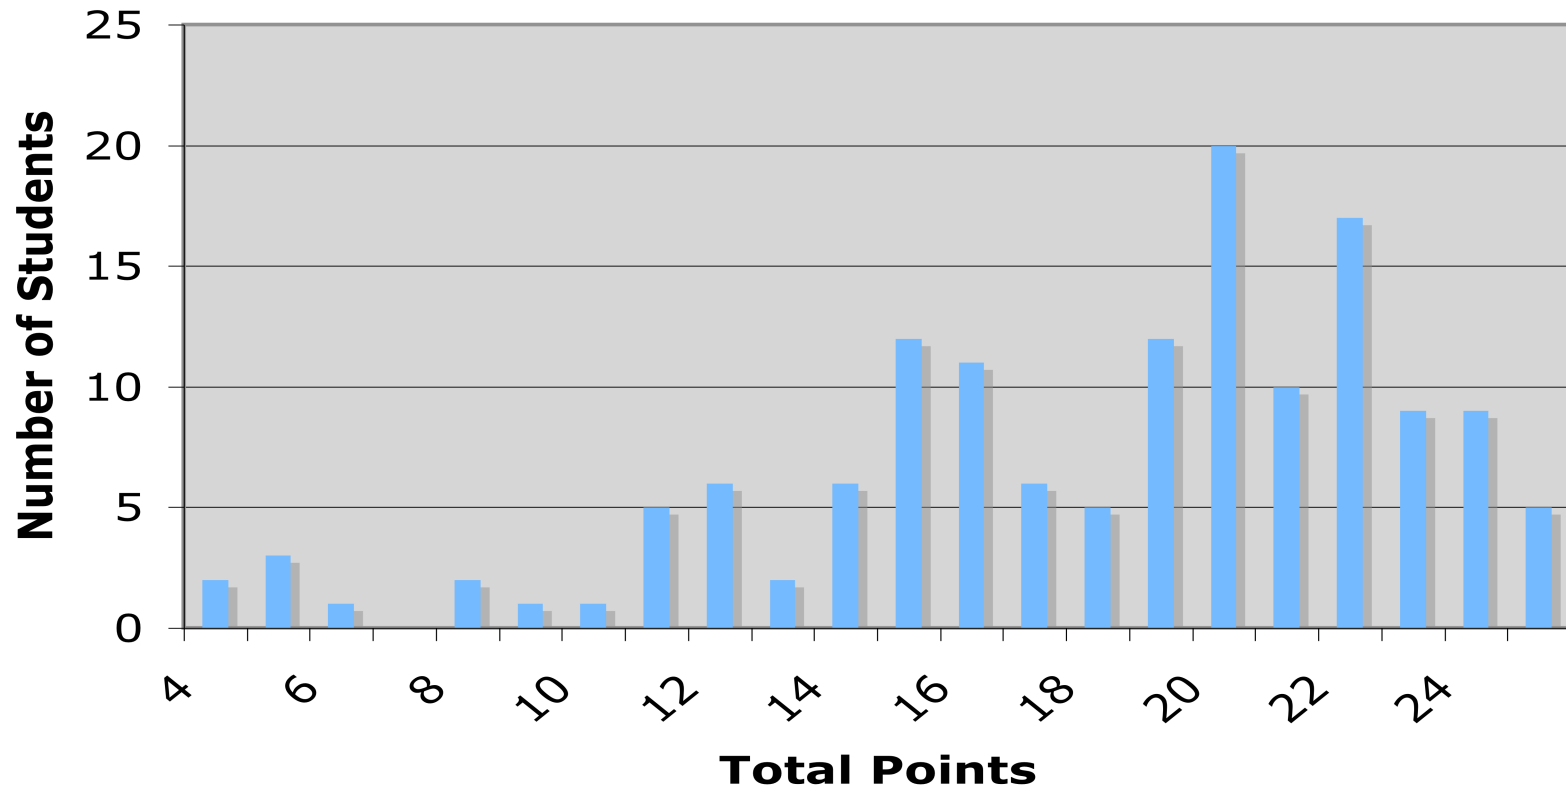

## HDFS 60 Total Points Distribution as of February 24, 2011

Mean = 18.2