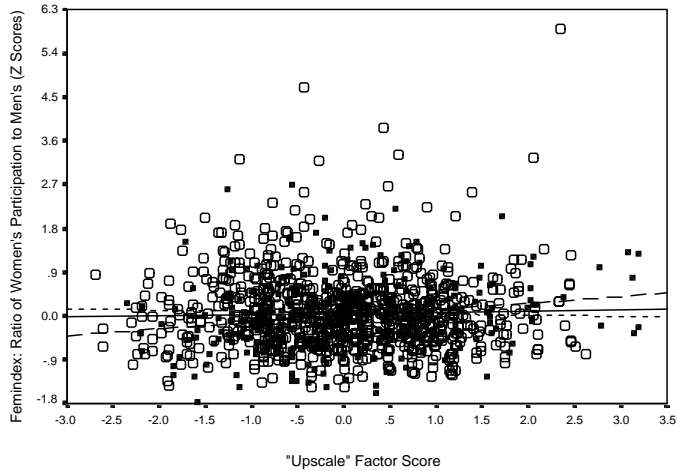

FIGURE X-O

Community Life Factors and Women's Participation

Plot 1 Women's Participation by "Upscale" Factor Score

1185 Town Meetings 1977 - 1998

Plot 2 Women's Participation by Community Culture Shock

359 Town Meetings 1987 - 1992

Plot 3 Women's Participation by the Sanders' Factor Score

1376 Town Meetings 1970 - 1998