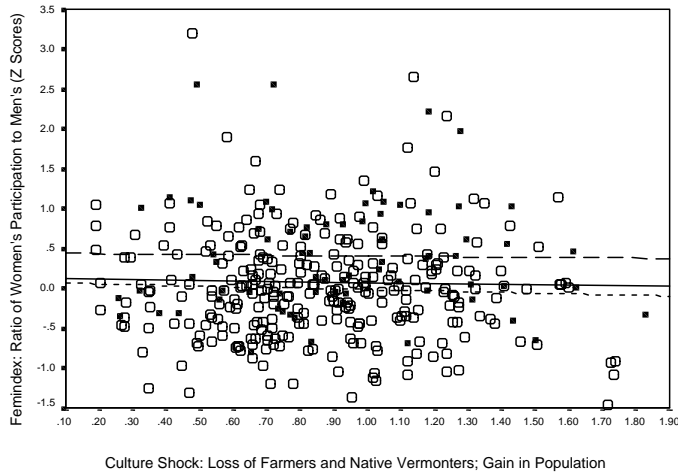

FIGURE X-O

Community Life Factors and Women's Participation

Plot 1 Women's Participation by "Upscale" Factor Score

1185 Town Meetings 1977 - 1998

Plot 2 Women's Participation by Community Culture Shock

359 Town Meetings 1987 - 1992

Plot 3 Women's Participation by the Sanders' Factor Score

1376 Town Meetings 1970 - 1998