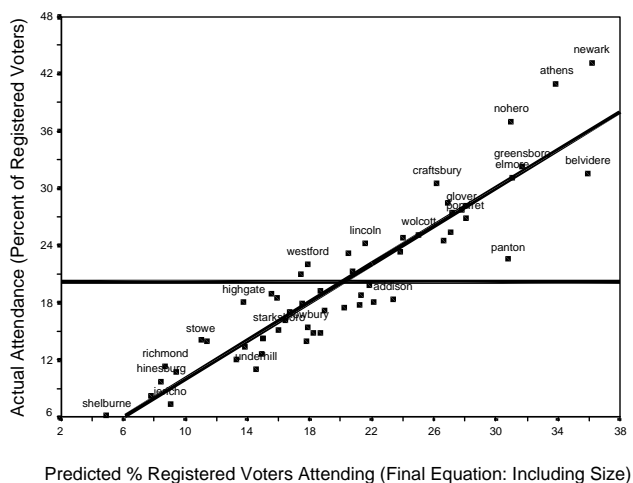

## Town Based Real Democracy: Measures and Relationships (56 Vermont Towns 1970-98)

**Plot 1 Attendance Effort, "Upscale" Communities and Ballot Use**

**Plot 2 Bernie Sanders, Liberalism and Attendance Effort**

**Plot 3 Predicting Attendance at Town Meeting: The Final Equation**

**Plot 4 Attendance Effort: Size Alone and All Variables Considered**