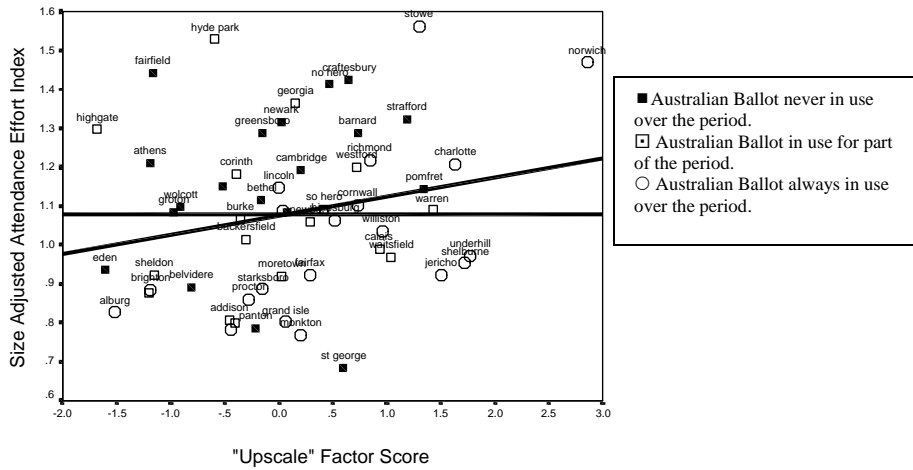

FIGURE VI-F

Town Based Real Democracy: Measures and Relationships (56 Vermont Towns 1970-98)

Plot 1 Attendance Effort, "Upscale" Communities and Ballot Use

Plot 2 Bernie Sanders, Liberalism and Attendance Effort

Plot 3 Predicting Attendance at Town Meeting: The Final Equation

Plot 4 Attendance Effort: Size Alone and All Variables Considered