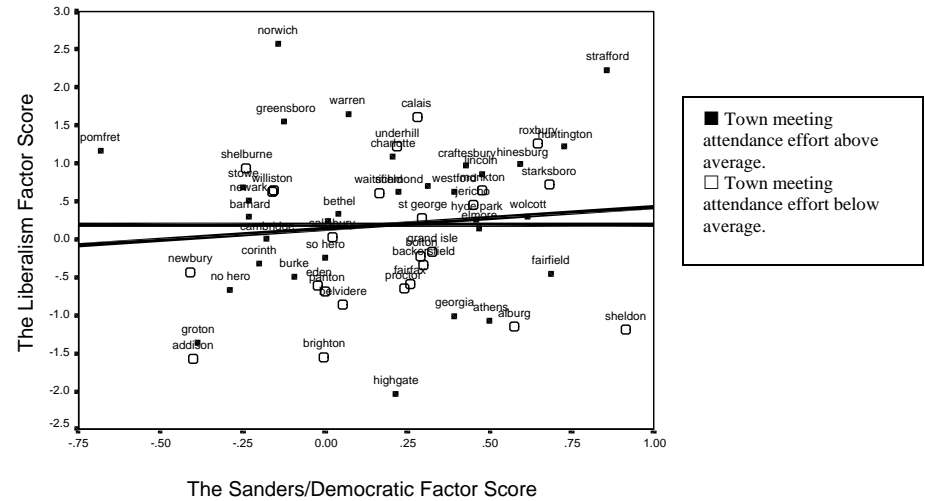

FIGURE VI-F

Town Based Real Democracy: Measures and Relationships (56 Vermont Towns 1970-98)

Plot 1 Attendance Effort, "Upscale" Communities and Ballot Use

Plot 2 Bernie Sanders, Liberalism and Attendance Effort

Plot 3 Predicting Attendance at Town Meeting: The Final Equation

Plot 4 Attendance Effort: Size Alone and All Variables Considered