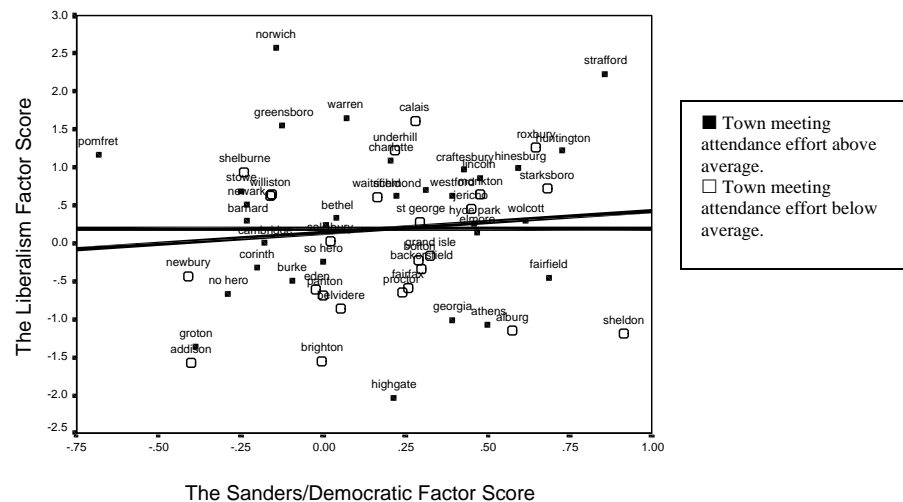

# FIGURE VI-F

## Town Based Real Democracy: Measures and Relationships (56 Vermont Towns 1970-98)

**Plot 1 Attendance Effort, "Upscale" Communities and Ballot Use**

**Plot 2 Bernie Sanders, Liberalism and Attendance Effort**

**Plot 3 Predicting Attendance at Town Meeting: The Final Equation**

**Plot 4 Attendance Effort: Size Alone and All Variables Considered**