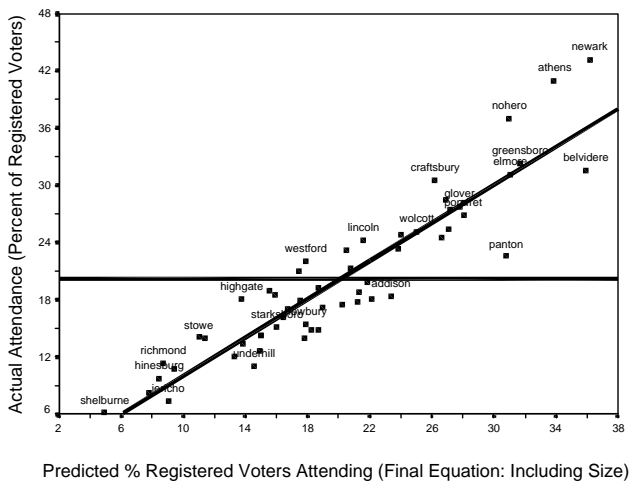

FIGURE VI-F

Town Based Real Democracy: Measures and Relationships (56 Vermont Towns 1970-98)

Plot 1 Attendance Effort, "Upscale" Communities and Ballot Use

Plot 2 Bernie Sanders, Liberalism and Attendance Effort

Plot 3 Predicting Attendance at Town Meeting: The Final Equation

Plot 4 Attendance Effort: Size Alone and All Variables Considered