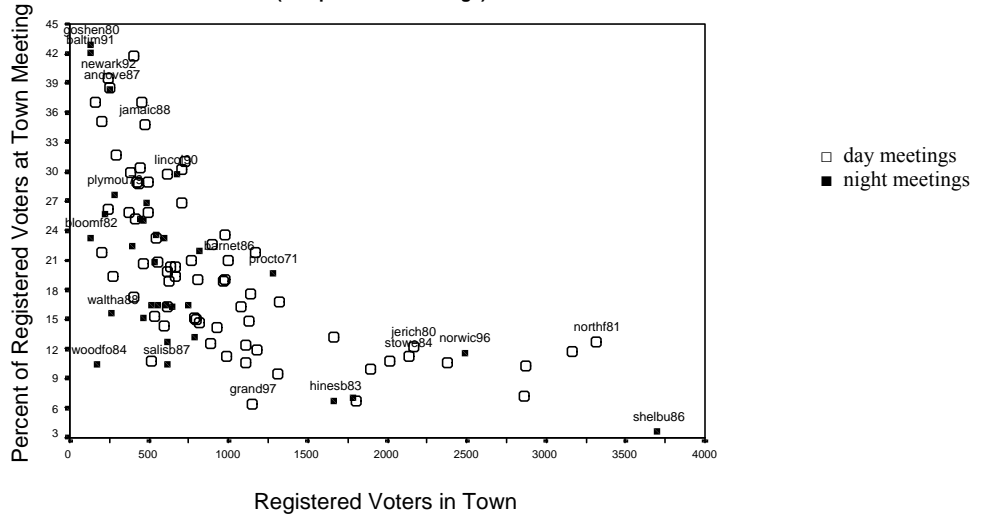

FIGURE V-C

Plot 1 Attendance by Day and Night Meetings and Town Size

Plot 2 Attendance, Size and Time of Meeting

(Sample of 100 Meetings)

Plot 3 Attendance Effort, Size and Time of Meeting

(Sample of 100 Meetings)