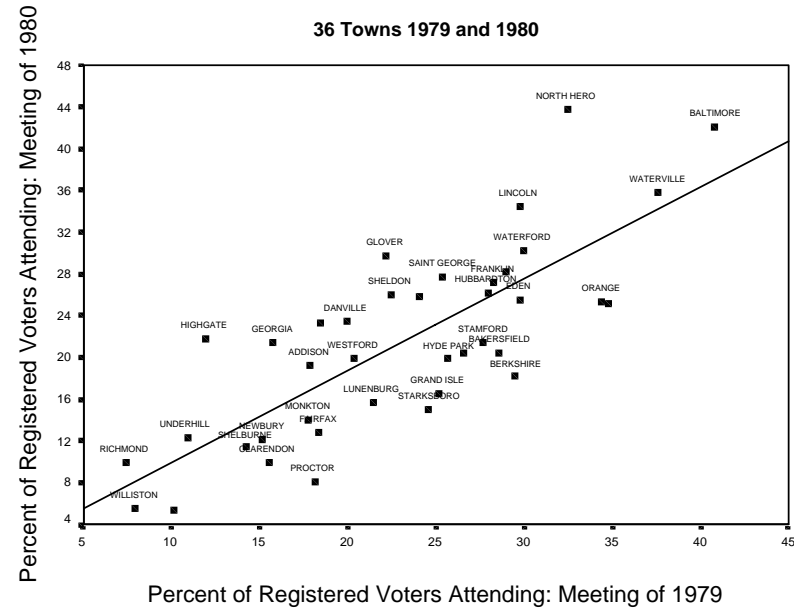

FIGURE V-A

Plot 1 Attendance at Newbury's Town Meeting 1970 -1998

Plot 2 Real and Size Entitled Attendance in Newbury 1970-1998

Year of the Meeting

Year the Meeting Was Held

Plot 3 Attendance at Town Meeting: Subsequent Years Same Towns

Percent of Registered Voters Attending: Meeting of 1980

Percent of Registered Voters Attending: Meeting of 1979