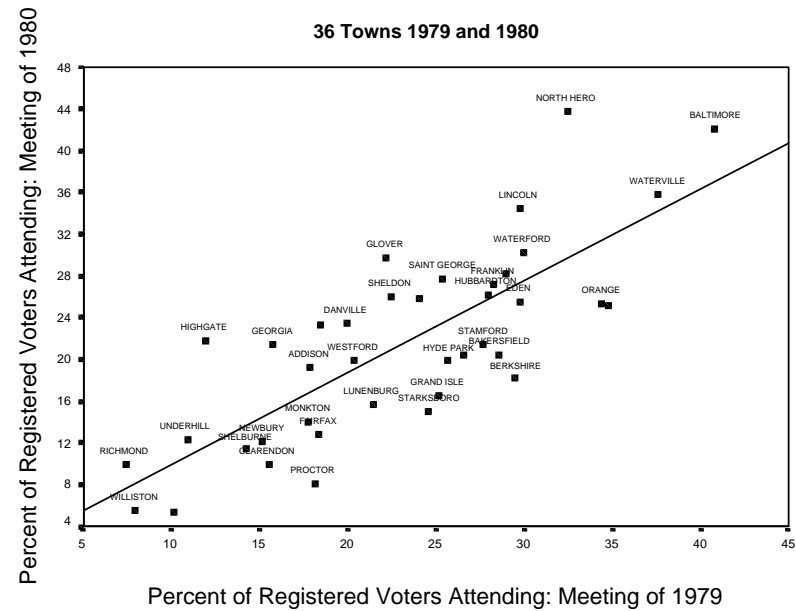

FIGURE V-A

Plot 1 Attendance at Newbury's Town Meeting 1970 -1998

Plot 2 Real and Size Entitled Attendance in Newbury 1970-1998

Year of the Meeting

Year the Meeting Was Held

Plot 3 Attendance at Town Meeting: Subsequent Years Same Towns

Percent of Registered Voters Attending: Meeting of 1980

Percent of Registered Voters Attending: Meeting of 1979