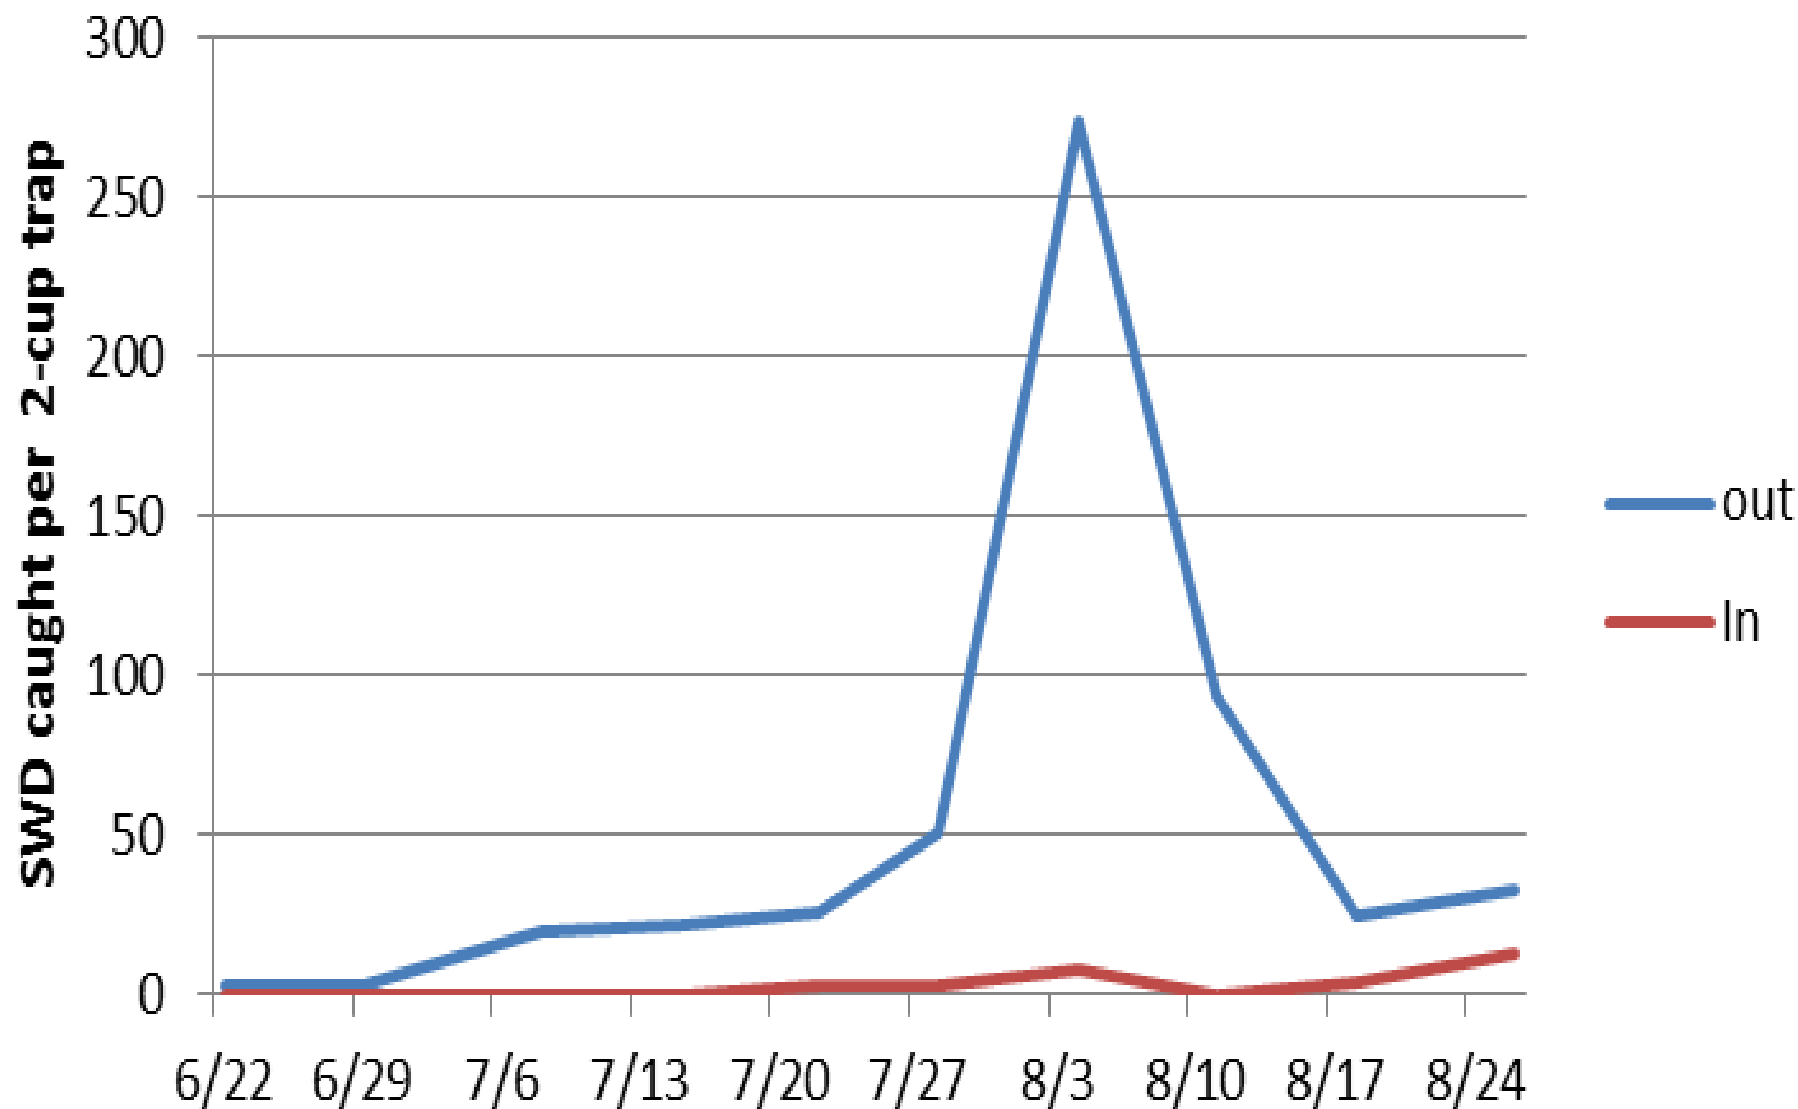

Effect of ProTek 80 Netting on SWD Catches in Blueberries

Grubinger's Blueberry Patch, Dummerston VT