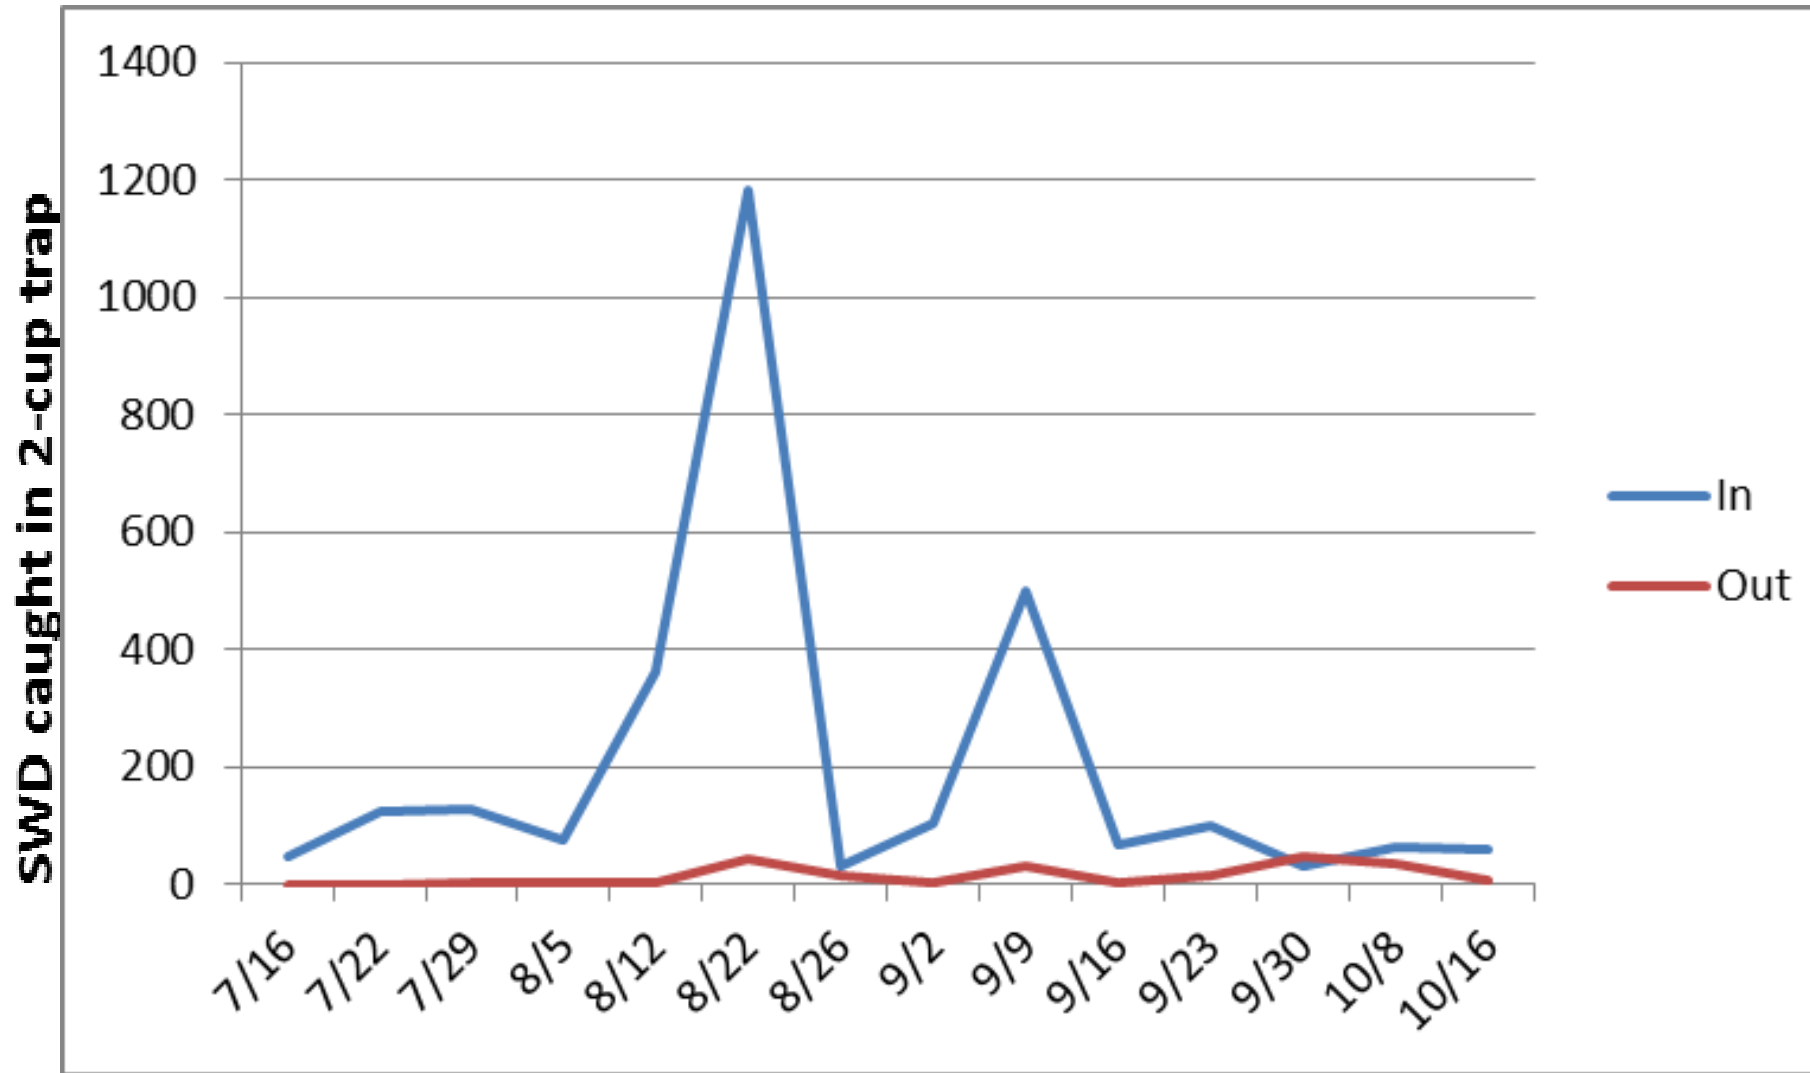

Effect of ProTekNet 25 on SWD in Raspberries

Deer Ridge Farm, Guilford VT