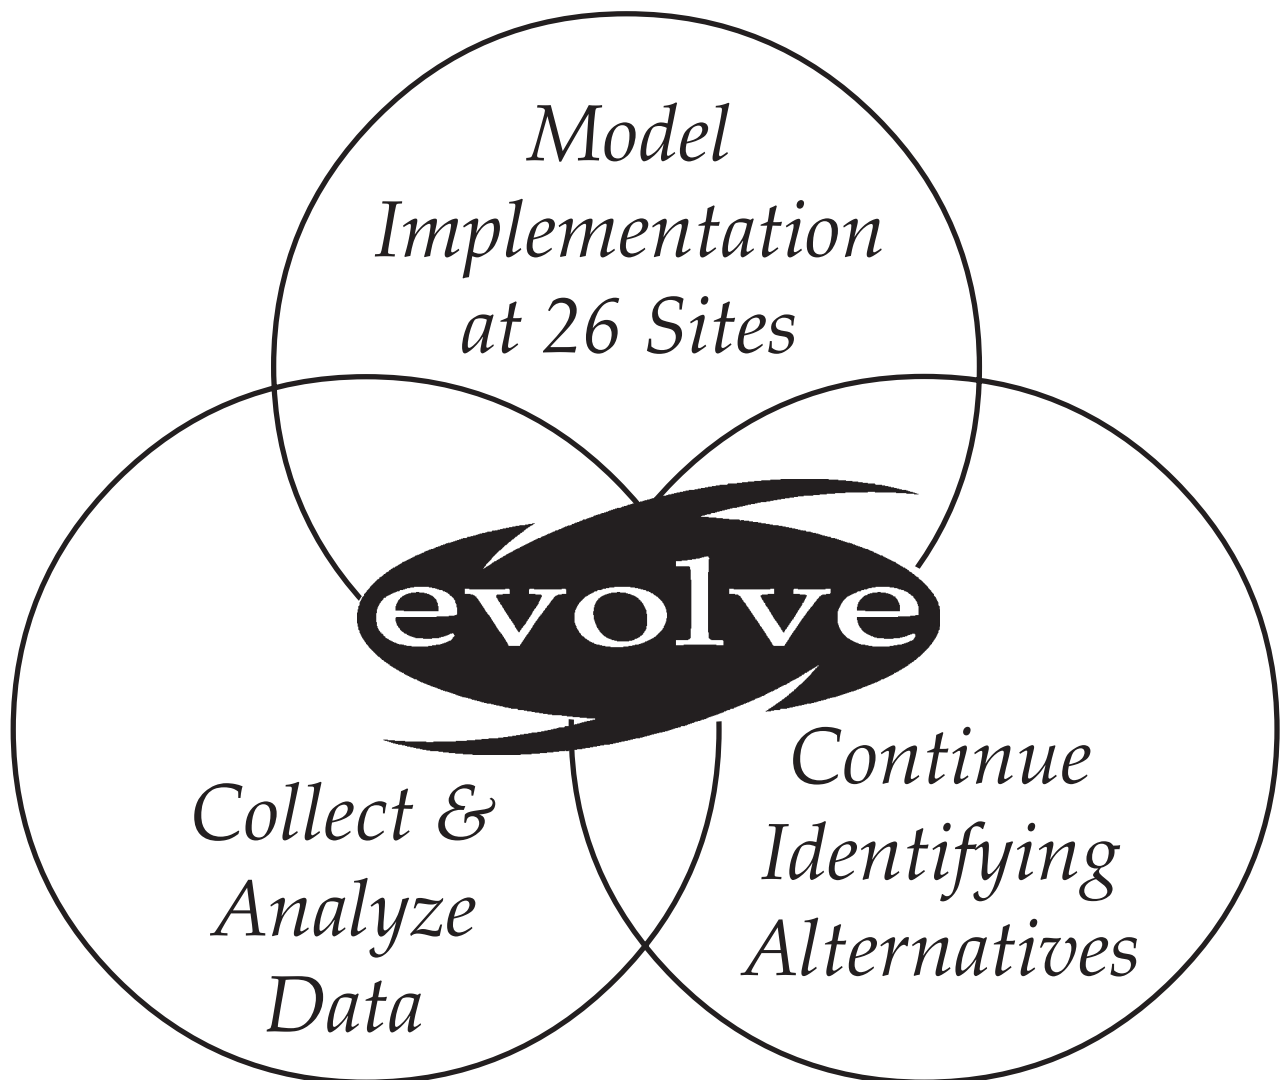

Year-3 (2004-2005)

Primary Tasks of Project EVOLVE Staff

Vermont Sites (Group 1) (02-03, 03-04, 04-05) n=8

Vermont Sites (Group 2) (03-04, 04-05) n=4

National Sites (Group 1) (03-04, 04-05) n=7

National Sites (Group 2) (04-05) n=7

States with model demonstration sites:

CA, CT, KS, NH, VT, WI

Continue Model Evaluation

Continue Dissemination

www.uvm.edu/~cdci/evolve/