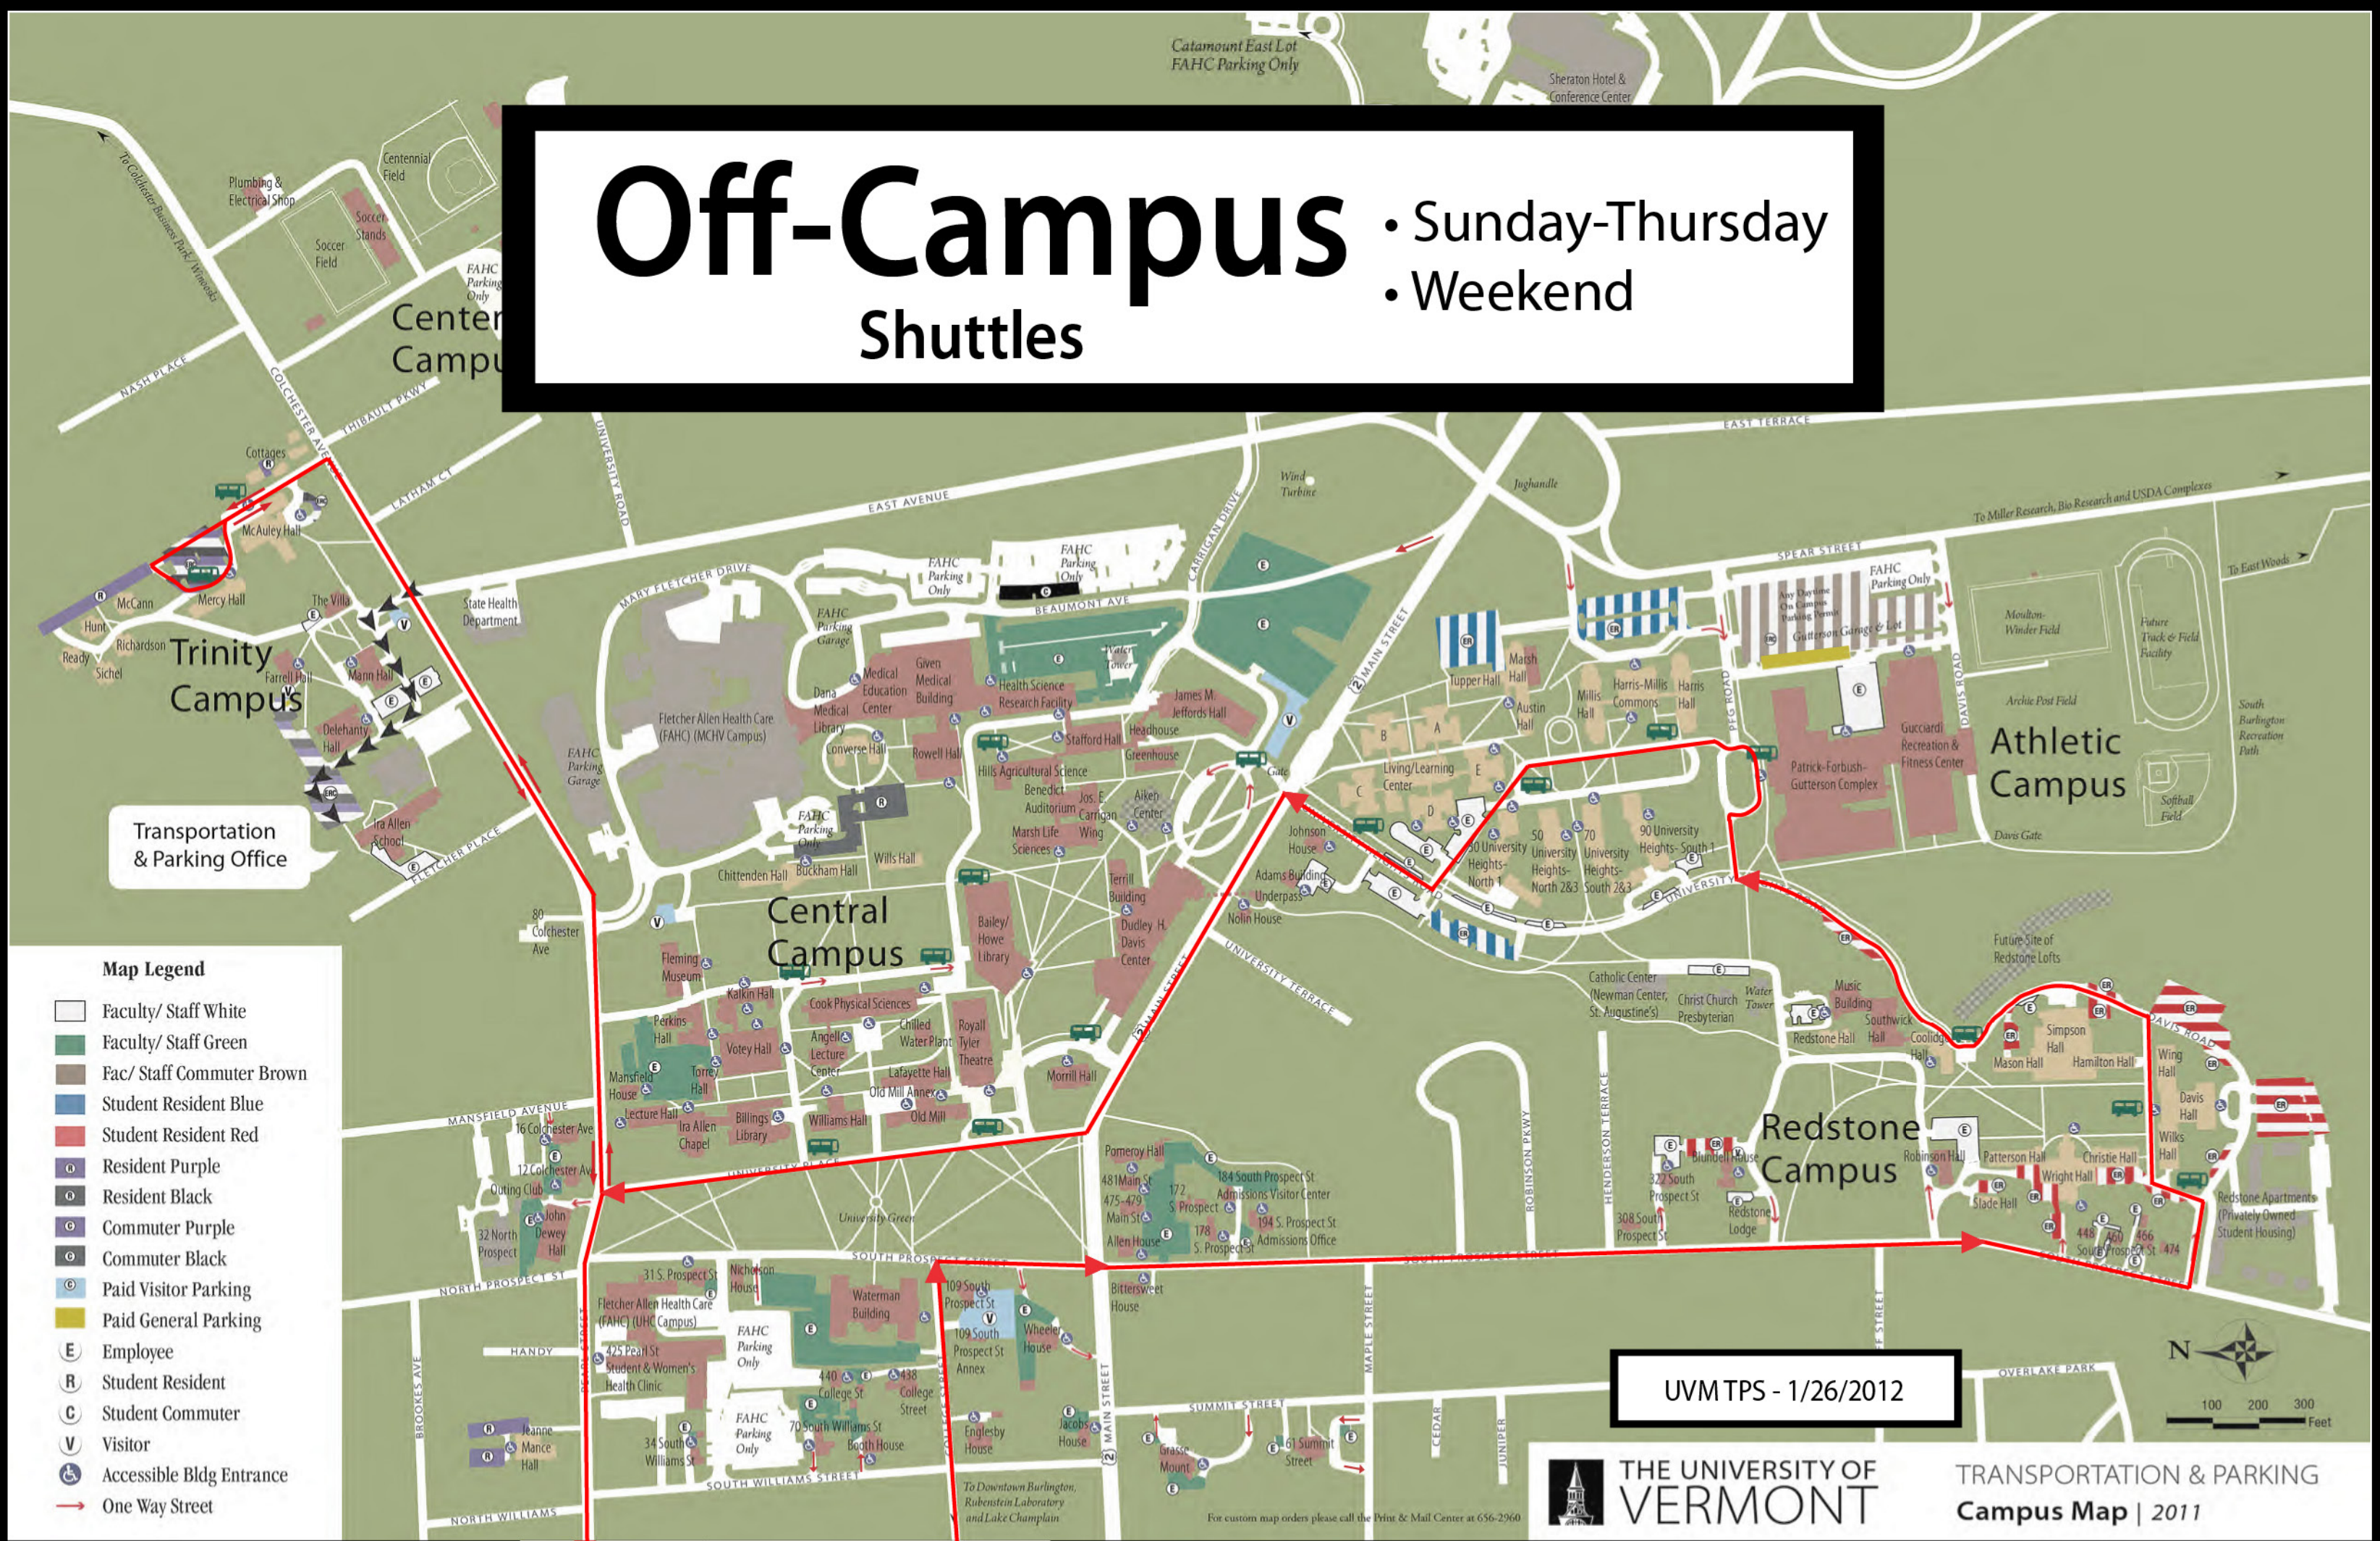

Off-Campus Shuttles

- Sunday-Thursday
- Weekend

Transportation & Parking Office

- Map Legend**
- Faculty/ Staff White
 - Faculty/ Staff Green
 - Fac/ Staff Commuter Brown
 - Student Resident Blue
 - Student Resident Red
 - Resident Purple
 - Resident Black
 - Commuter Purple
 - Commuter Black
 - Paid Visitor Parking
 - Paid General Parking
 - Employee
 - Student Resident
 - Student Commuter
 - Visitor
 - Accessible Bldg Entrance
 - One Way Street

UVM TPS - 1/26/2012

THE UNIVERSITY OF VERMONT

TRANSPORTATION & PARKING
Campus Map | 2011