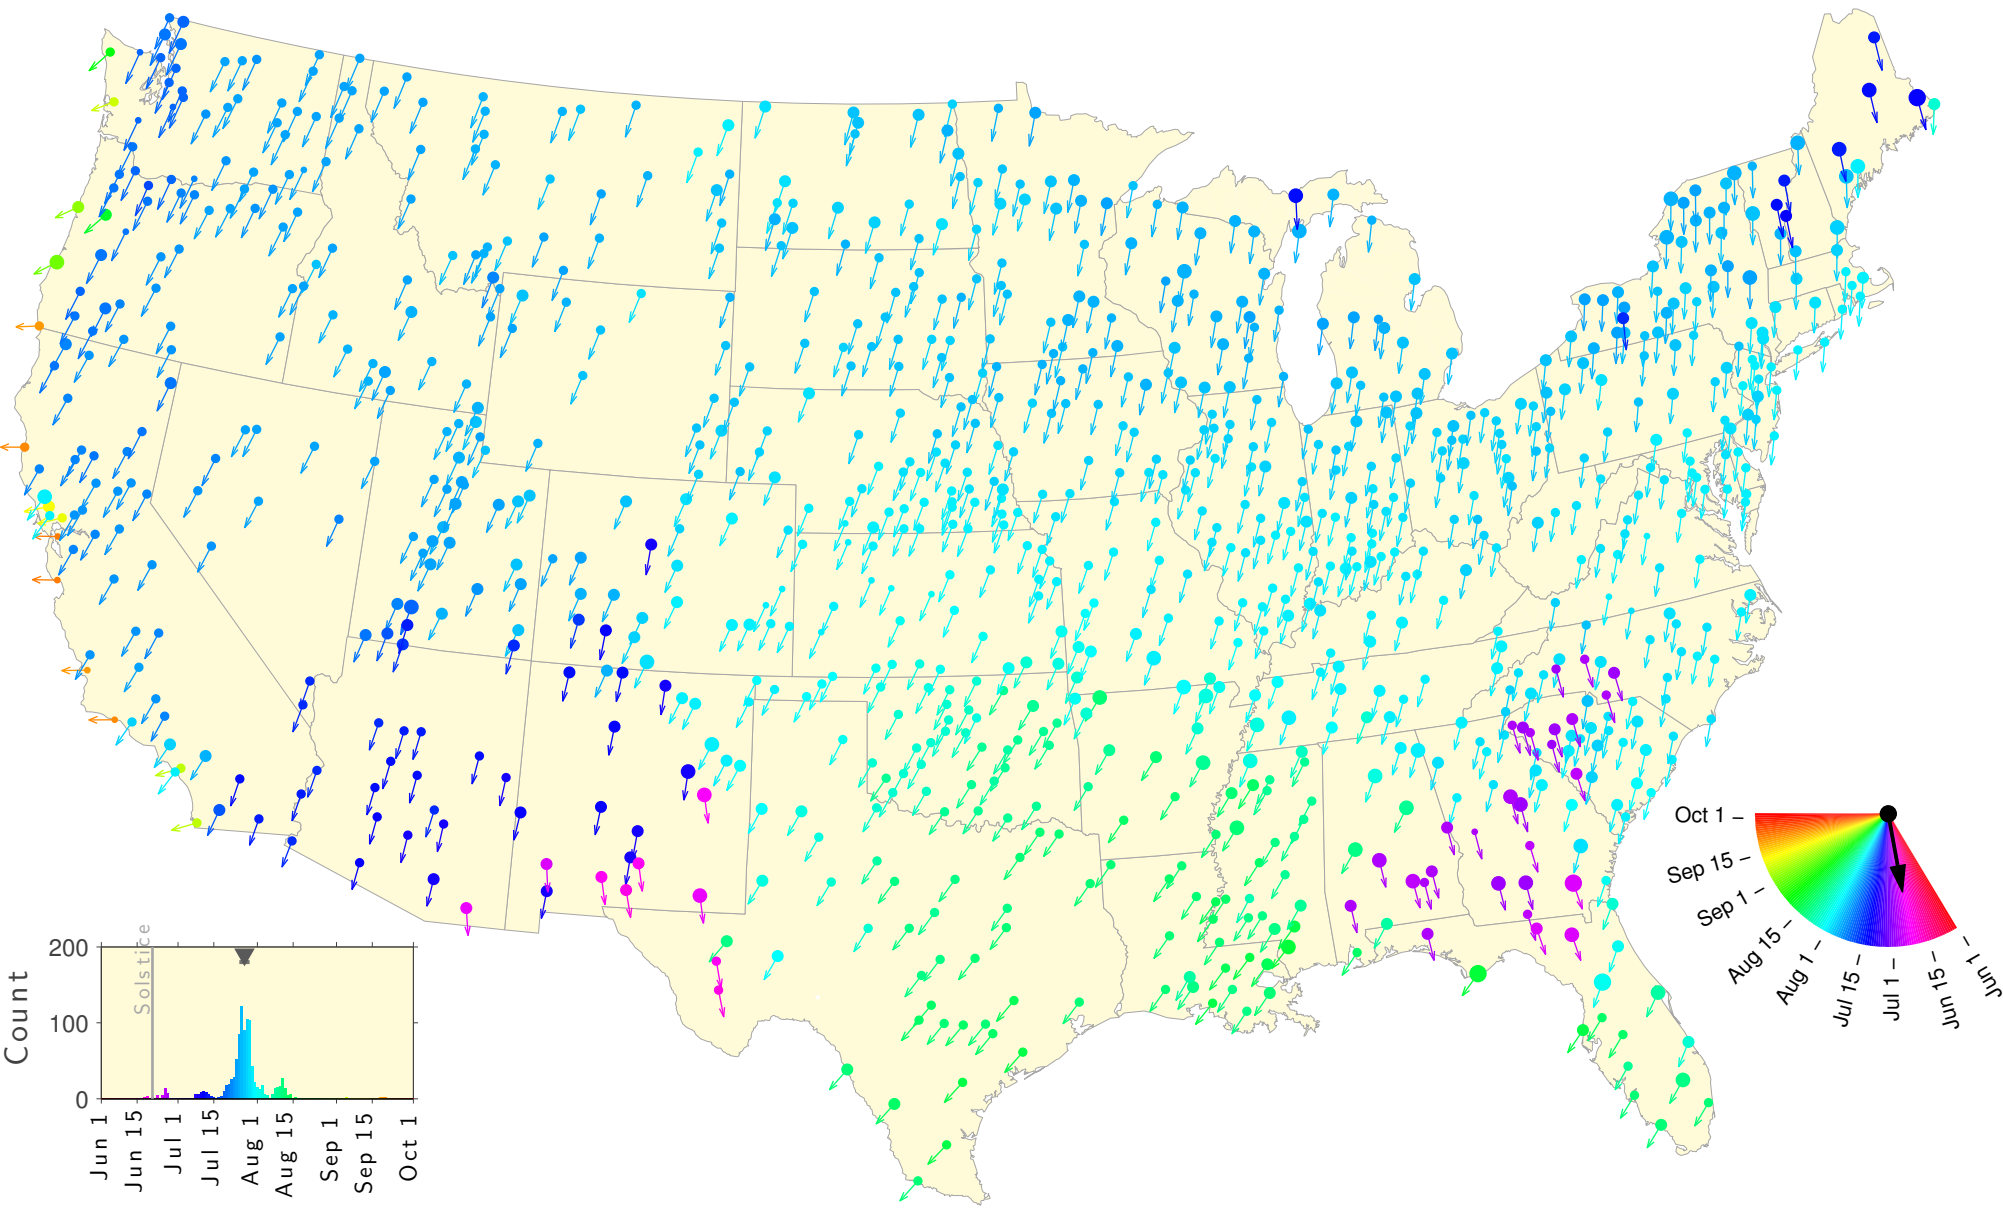

Summer Teletherm—25 year estimates: 1918 to 1942

Summer Teletherm—25 year estimates: 1919 to 1943

Summer Teletherm—25 year estimates: 1920 to 1944

Summer Teletherm—25 year estimates: 1921 to 1945

Summer Teletherm—25 year estimates: 1922 to 1946

Summer Teletherm—25 year estimates: 1923 to 1947

Summer Teletherm—25 year estimates: 1924 to 1948

Summer Teletherm—25 year estimates: 1925 to 1949

Summer Teletherm—25 year estimates: 1926 to 1950

Summer Teletherm—25 year estimates: 1927 to 1951

Summer Teletherm—25 year estimates: 1928 to 1952

Summer Teletherm—25 year estimates: 1929 to 1953

Summer Teletherm—25 year estimates: 1930 to 1954

Summer Teletherm—25 year estimates: 1931 to 1955

Summer Teletherm—25 year estimates: 1932 to 1956

Summer Teletherm—25 year estimates: 1933 to 1957

Summer Teletherm—25 year estimates: 1934 to 1958

Summer Teletherm—25 year estimates: 1935 to 1959

Summer Teletherm—25 year estimates: 1936 to 1960

Summer Teletherm—25 year estimates: 1937 to 1961