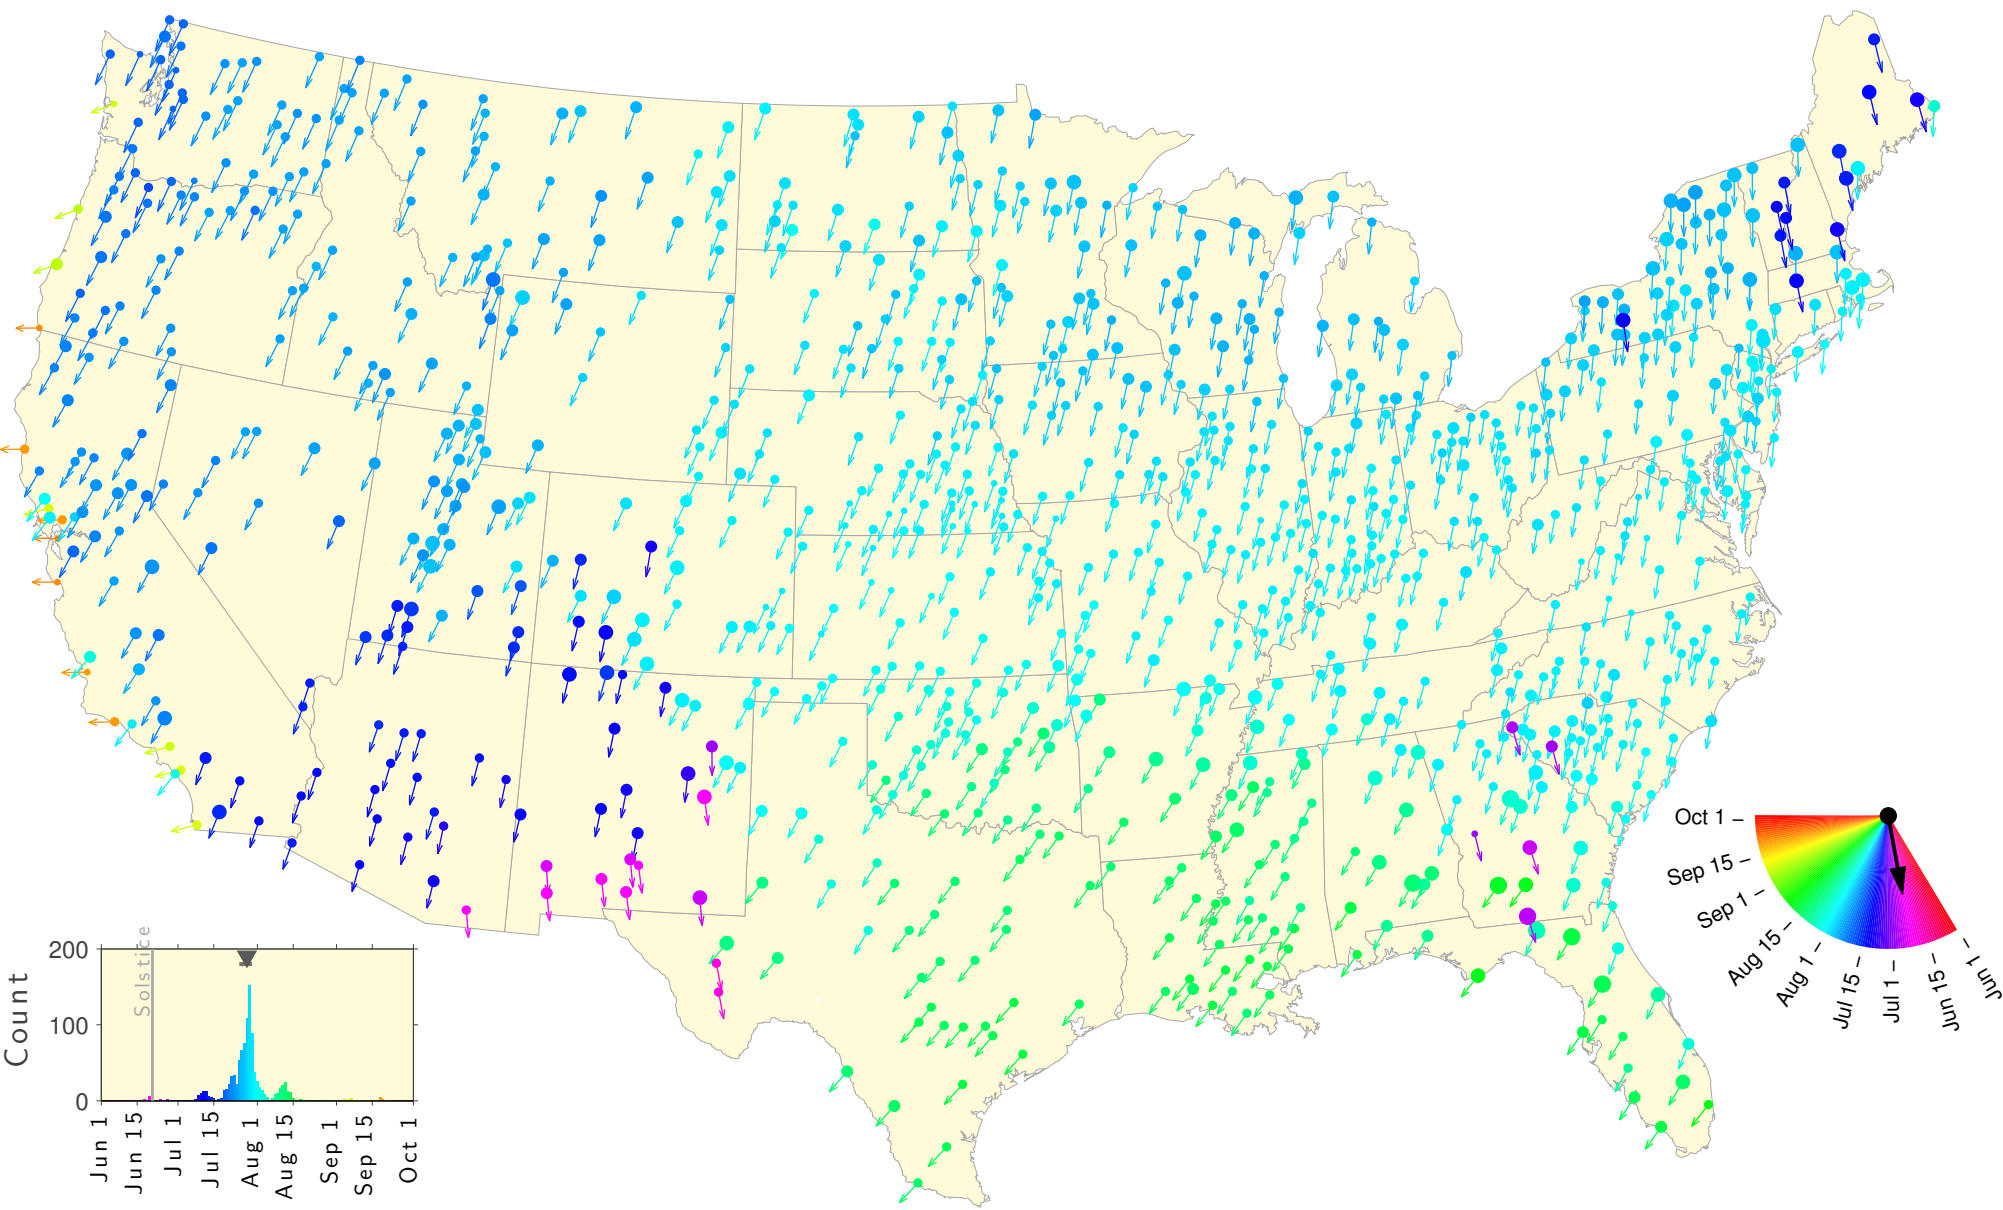

Summer Teletherm—25 year estimates: 1918 to 1942

Summer Teletherm—25 year estimates: 1919 to 1943

Summer Teletherm—25 year estimates: 1920 to 1944

Summer Teletherm—25 year estimates: 1921 to 1945

Summer Teletherm—25 year estimates: 1922 to 1946

Summer Teletherm—25 year estimates: 1923 to 1947

Summer Teletherm—25 year estimates: 1924 to 1948

Summer Teletherm—25 year estimates: 1925 to 1949

Summer Teletherm—25 year estimates: 1926 to 1950

Summer Teletherm—25 year estimates: 1927 to 1951

Summer Teletherm—25 year estimates: 1928 to 1952

Summer Teletherm—25 year estimates: 1929 to 1953

Summer Teletherm—25 year estimates: 1930 to 1954

Summer Teletherm—25 year estimates: 1931 to 1955

Summer Teletherm—25 year estimates: 1932 to 1956

Summer Teletherm—25 year estimates: 1933 to 1957

Summer Teletherm—25 year estimates: 1934 to 1958

Summer Teletherm—25 year estimates: 1935 to 1959

Summer Teletherm—25 year estimates: 1936 to 1960

Summer Teletherm—25 year estimates: 1937 to 1961