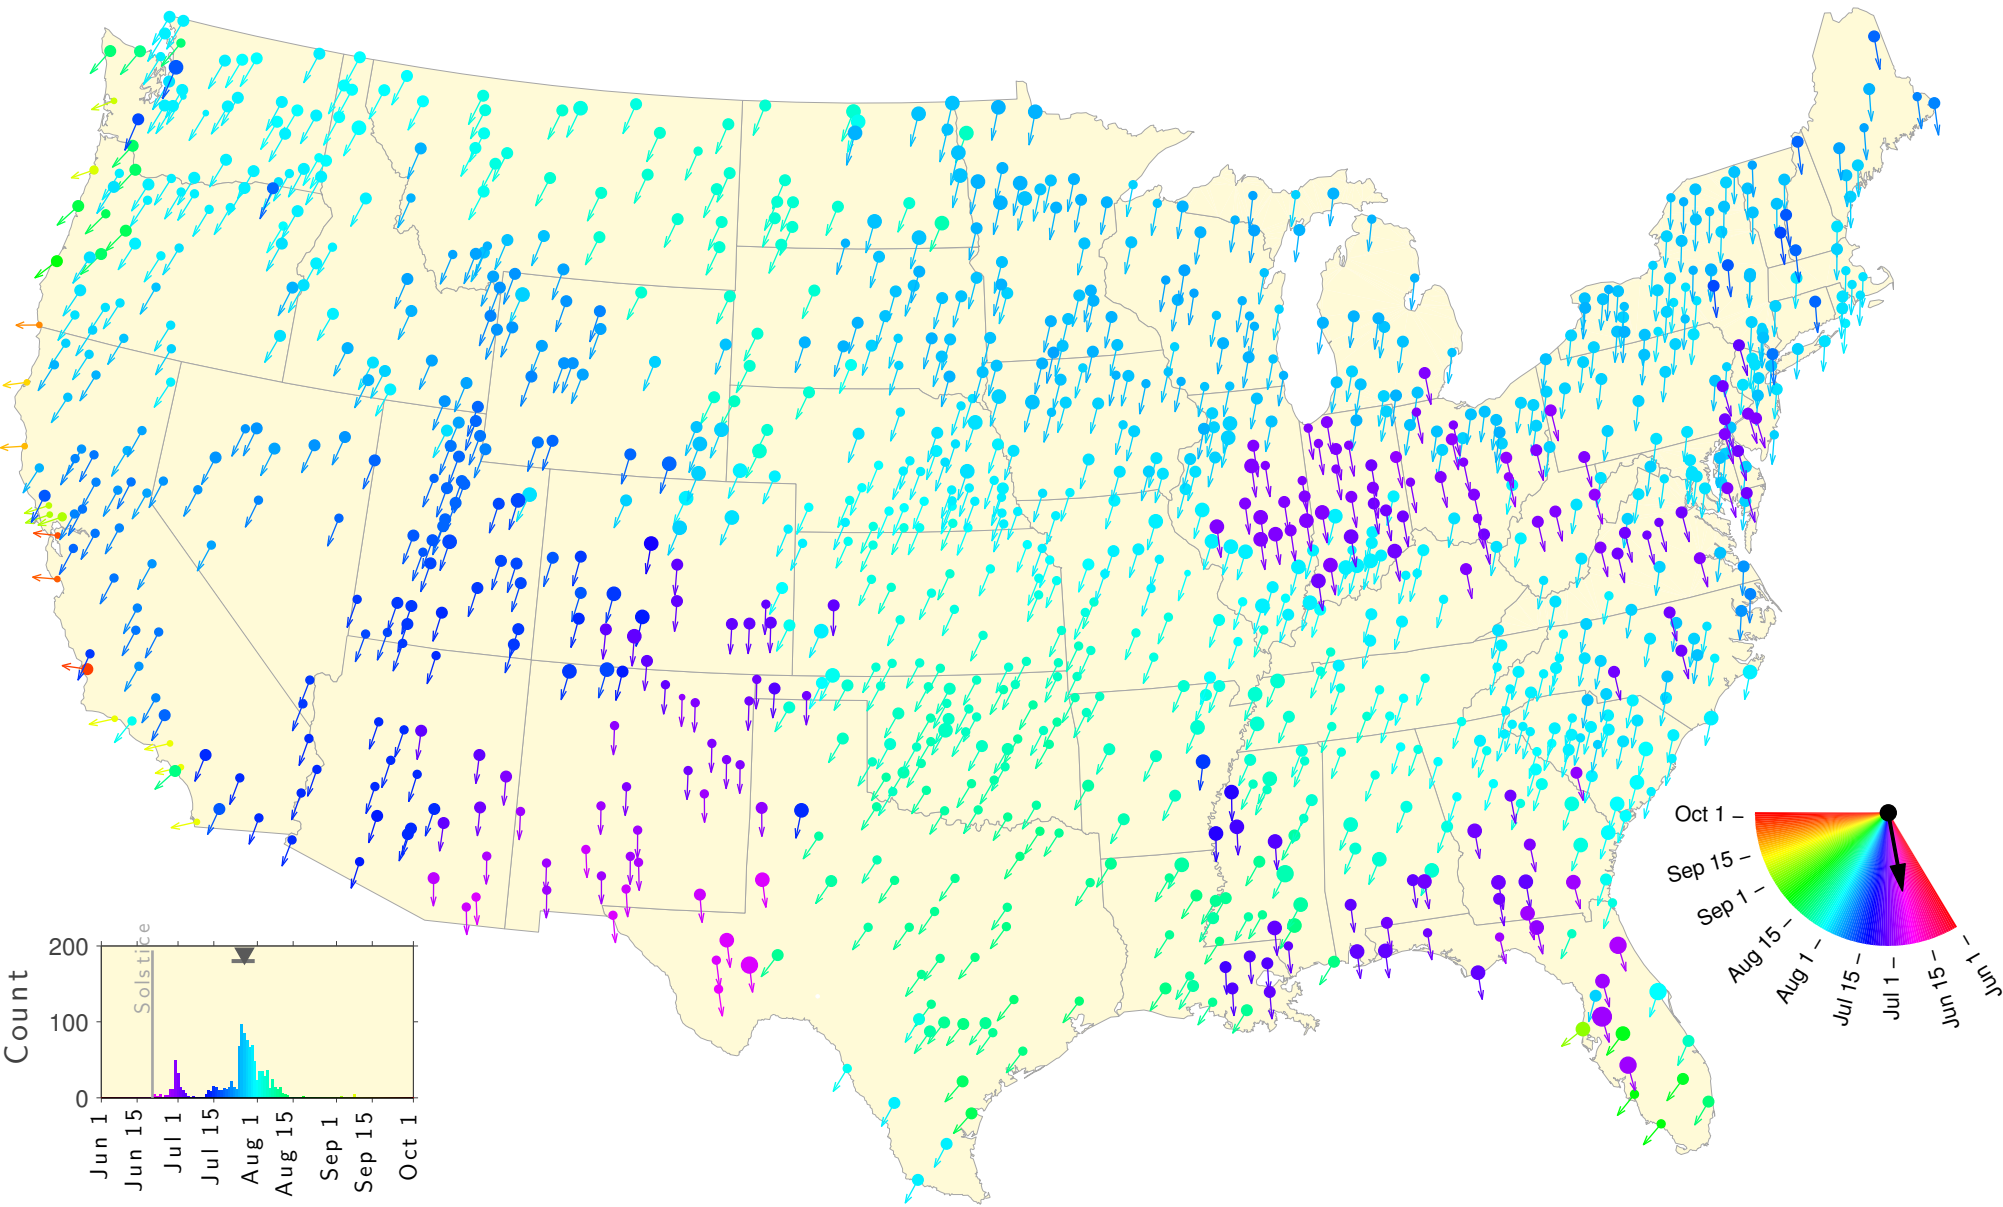

Summer Teletherm—25 year estimates: 1923 to 1947

Summer Teletherm—25 year estimates: 1924 to 1948

Summer Teletherm—25 year estimates: 1925 to 1949

Summer Teletherm—25 year estimates: 1926 to 1950

Summer Teletherm—25 year estimates: 1927 to 1951

Summer Teletherm—25 year estimates: 1938 to 1962

Summer Teletherm—25 year estimates: 1939 to 1963

Summer Teletherm—25 year estimates: 1940 to 1964

Summer Teletherm—25 year estimates: 1941 to 1965

Summer Teletherm—25 year estimates: 1942 to 1966

Summer Teletherm—25 year estimates: 1943 to 1967

Summer Teletherm—25 year estimates: 1944 to 1968

Summer Teletherm—25 year estimates: 1945 to 1969

Summer Teletherm—25 year estimates: 1946 to 1970

Summer Teletherm—25 year estimates: 1947 to 1971

Summer Teletherm—25 year estimates: 1948 to 1972

Summer Teletherm—25 year estimates: 1949 to 1973

Summer Teletherm—25 year estimates: 1950 to 1974

Summer Teletherm—25 year estimates: 1951 to 1975

Summer Teletherm—25 year estimates: 1952 to 1976