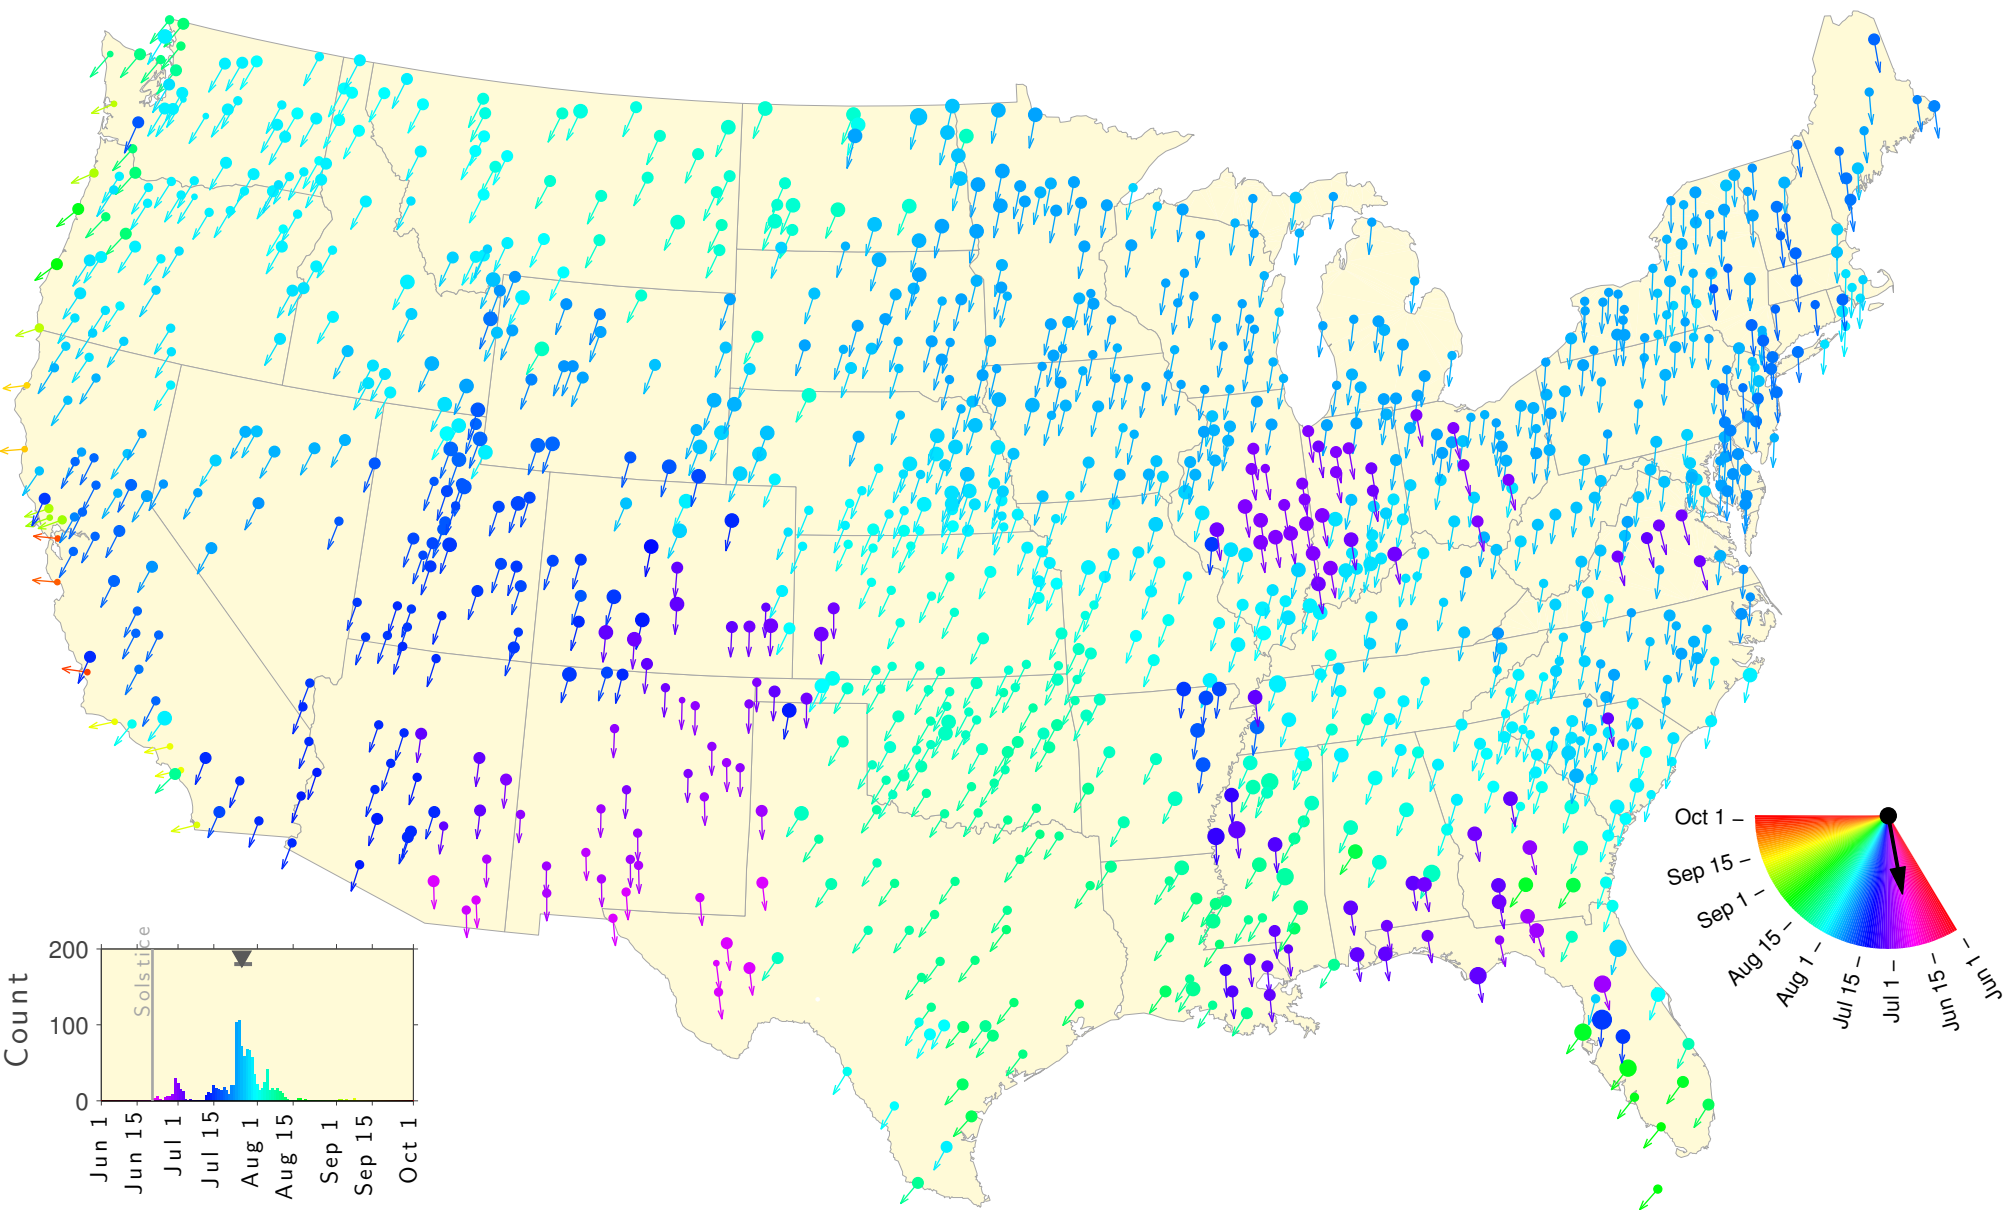

Summer Teletherm—25 year estimates: 1923 to 1947

Summer Teletherm—25 year estimates: 1924 to 1948

Summer Teletherm—25 year estimates: 1925 to 1949

Summer Teletherm—25 year estimates: 1926 to 1950

Summer Teletherm—25 year estimates: 1927 to 1951

Summer Teletherm—25 year estimates: 1938 to 1962

Summer Teletherm—25 year estimates: 1939 to 1963

Summer Teletherm—25 year estimates: 1940 to 1964

Summer Teletherm—25 year estimates: 1941 to 1965

Summer Teletherm—25 year estimates: 1942 to 1966

Summer Teletherm—25 year estimates: 1943 to 1967

Summer Teletherm—25 year estimates: 1944 to 1968

Summer Teletherm—25 year estimates: 1945 to 1969

Summer Teletherm—25 year estimates: 1946 to 1970

Summer Teletherm—25 year estimates: 1947 to 1971

Summer Teletherm—25 year estimates: 1948 to 1972

Summer Teletherm—25 year estimates: 1949 to 1973

Summer Teletherm—25 year estimates: 1950 to 1974

Summer Teletherm—25 year estimates: 1951 to 1975

Summer Teletherm—25 year estimates: 1952 to 1976