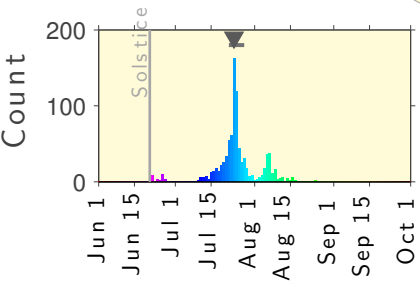

Summer Teletherm—25 year estimates: 1913 to 1937

Summer Teletherm—25 year estimates: 1914 to 1938

Summer Teletherm—25 year estimates: 1915 to 1939

Summer Teletherm—25 year estimates: 1916 to 1940

Summer Teletherm—25 year estimates: 1917 to 1941

Summer Teletherm—25 year estimates: 1918 to 1942

Summer Teletherm—25 year estimates: 1919 to 1943

Summer Teletherm—25 year estimates: 1920 to 1944

Summer Teletherm—25 year estimates: 1921 to 1945

Summer Teletherm—25 year estimates: 1922 to 1946

Summer Teletherm—25 year estimates: 1923 to 1947

Summer Teletherm—25 year estimates: 1924 to 1948

Summer Teletherm—25 year estimates: 1925 to 1949

Summer Teletherm—25 year estimates: 1926 to 1950

Summer Teletherm—25 year estimates: 1927 to 1951

Summer Teletherm—25 year estimates: 1928 to 1952

Summer Teletherm—25 year estimates: 1929 to 1953

Summer Teletherm—25 year estimates: 1930 to 1954

Summer Teletherm—25 year estimates: 1931 to 1955

Summer Teletherm—25 year estimates: 1932 to 1956