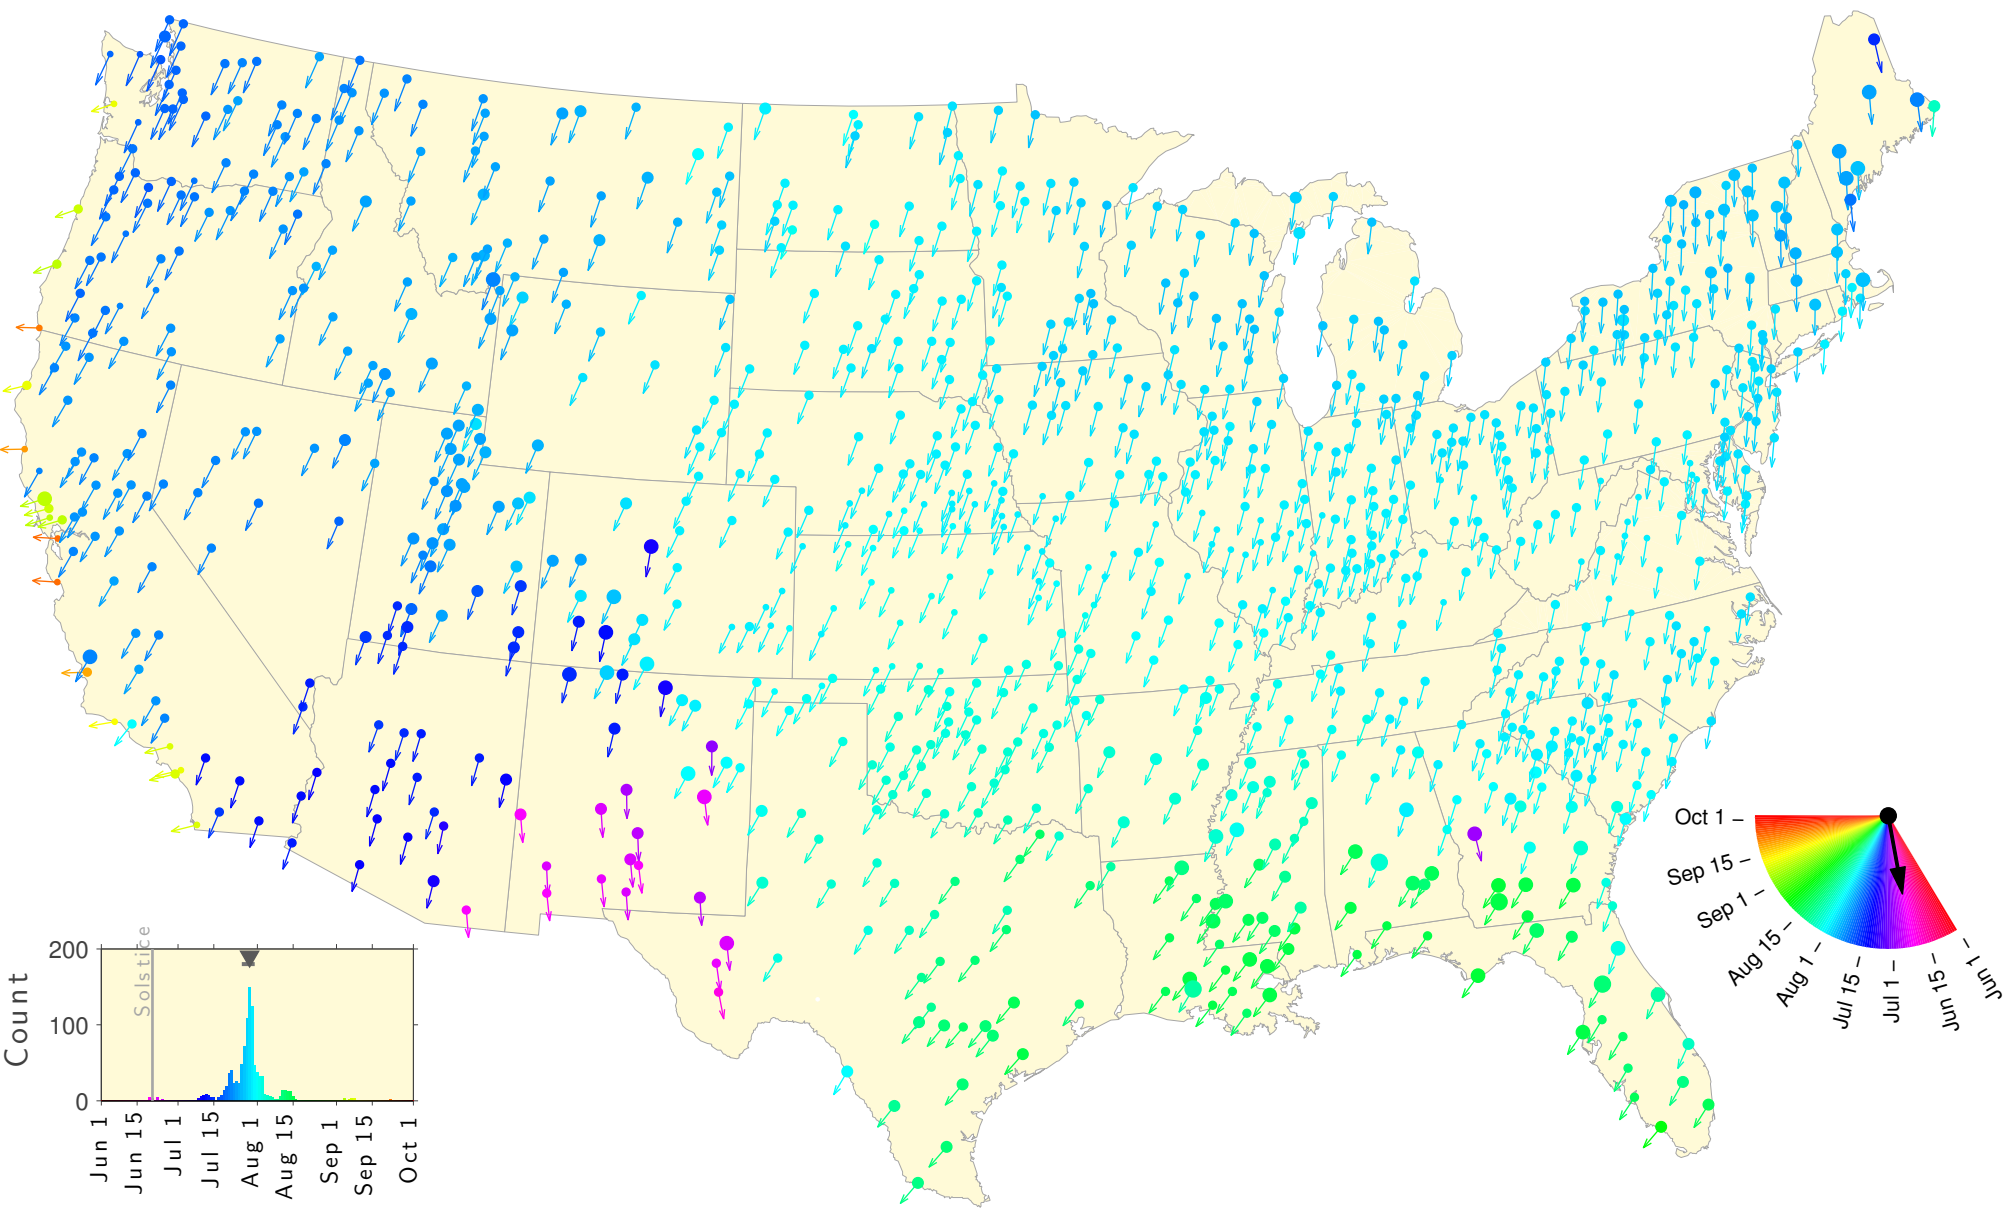

Summer Teletherm—25 year estimates: 1923 to 1947

Summer Teletherm—25 year estimates: 1924 to 1948

Summer Teletherm—25 year estimates: 1925 to 1949

Summer Teletherm—25 year estimates: 1926 to 1950

Summer Teletherm—25 year estimates: 1927 to 1951

Summer Teletherm—25 year estimates: 1928 to 1952

Summer Teletherm—25 year estimates: 1929 to 1953

Summer Teletherm—25 year estimates: 1930 to 1954

Summer Teletherm—25 year estimates: 1931 to 1955

Summer Teletherm—25 year estimates: 1932 to 1956

Summer Teletherm—25 year estimates: 1933 to 1957

Summer Teletherm—25 year estimates: 1934 to 1958

Summer Teletherm—25 year estimates: 1935 to 1959

Summer Teletherm—25 year estimates: 1936 to 1960

Summer Teletherm—25 year estimates: 1937 to 1961

Summer Teletherm—25 year estimates: 1938 to 1962

Summer Teletherm—25 year estimates: 1939 to 1963

Summer Teletherm—25 year estimates: 1940 to 1964

Summer Teletherm—25 year estimates: 1941 to 1965

Summer Teletherm—25 year estimates: 1942 to 1966