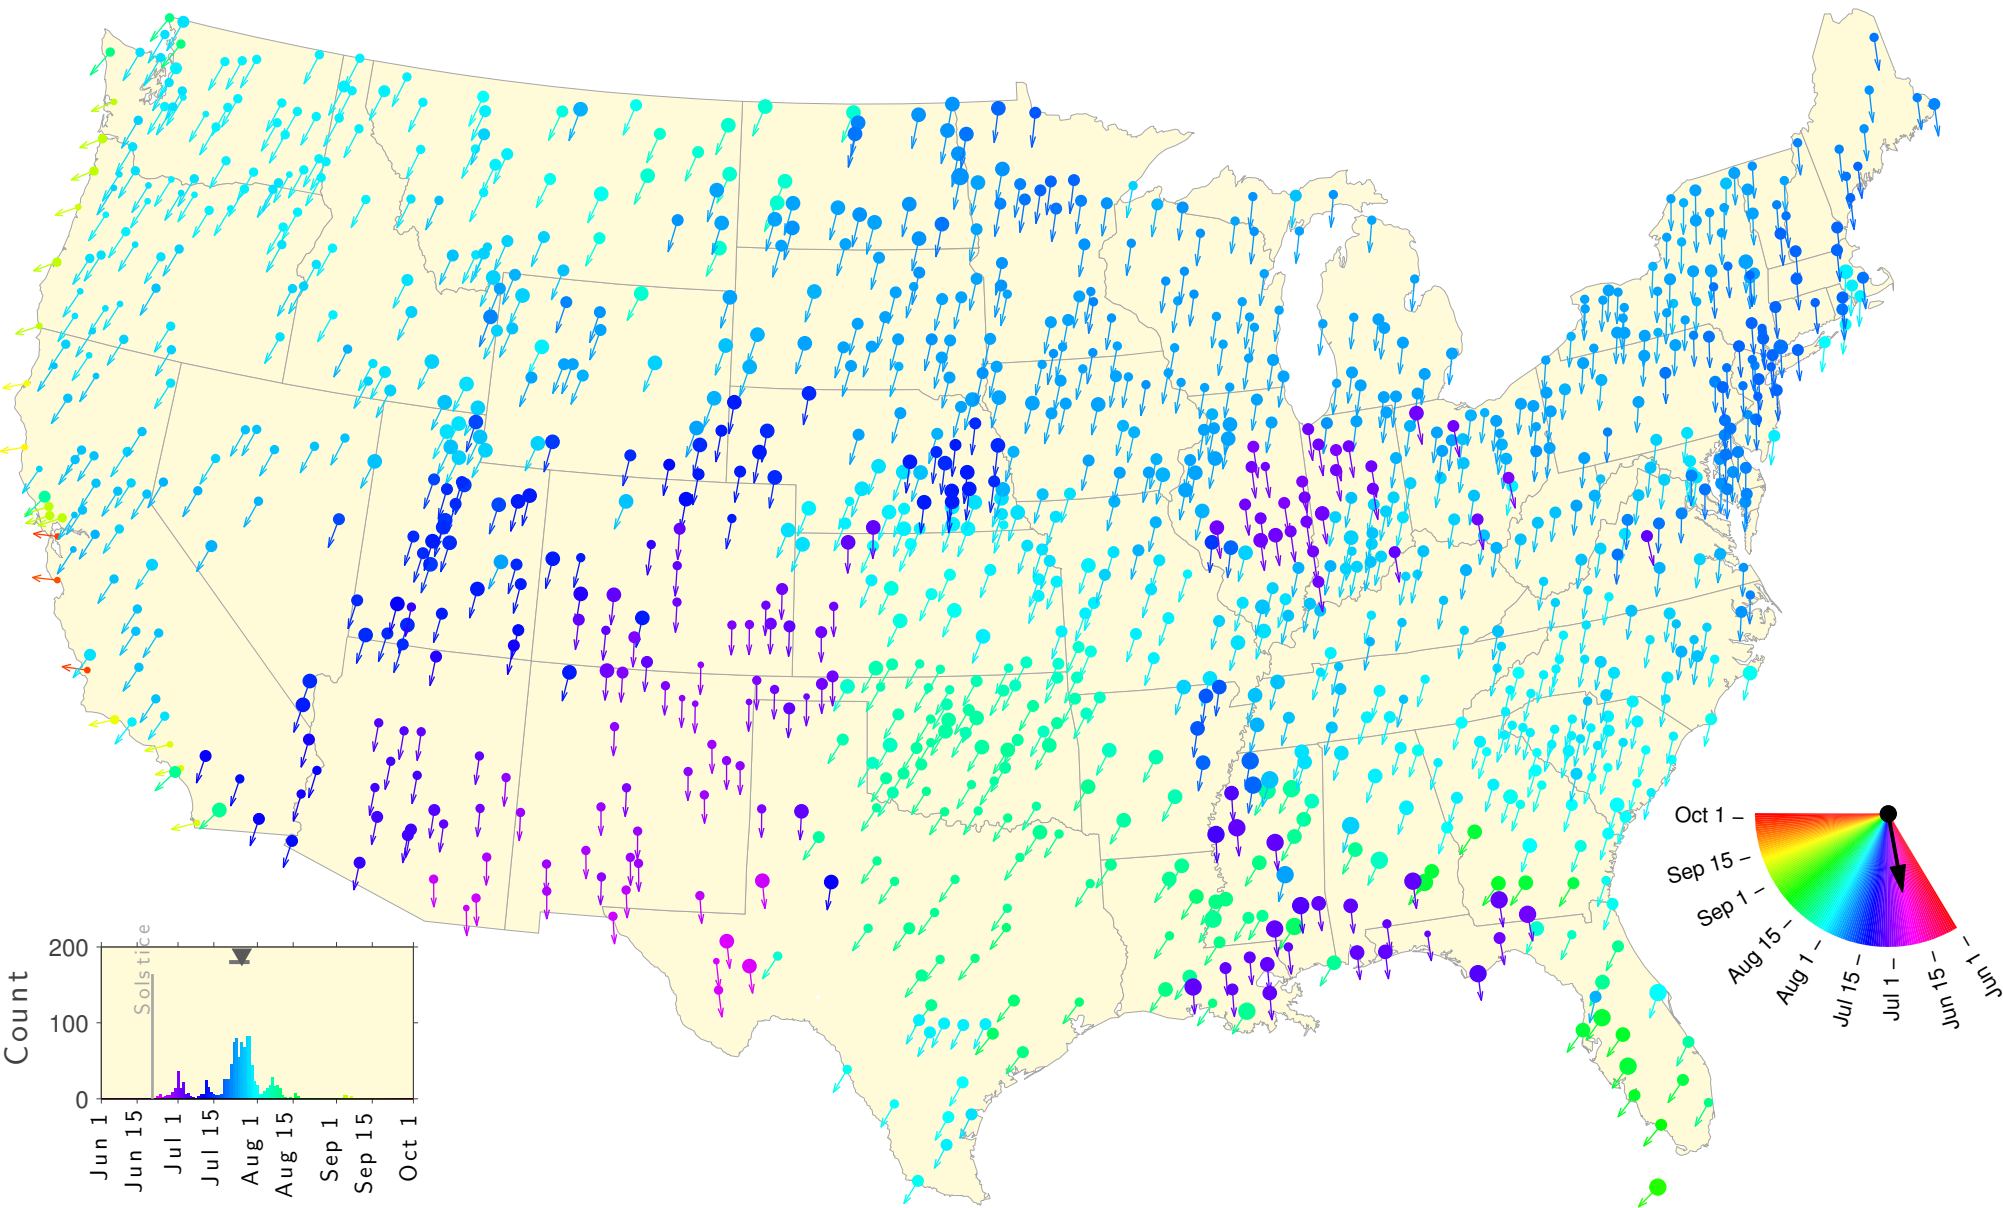

Summer Teletherm—25 year estimates: 1943 to 1967

Summer Teletherm—25 year estimates: 1944 to 1968

Summer Teletherm—25 year estimates: 1945 to 1969

Summer Teletherm—25 year estimates: 1946 to 1970

Summer Teletherm—25 year estimates: 1947 to 1971

Summer Teletherm—25 year estimates: 1948 to 1972

Summer Teletherm—25 year estimates: 1949 to 1973

Summer Teletherm—25 year estimates: 1950 to 1974

Summer Teletherm—25 year estimates: 1951 to 1975

Summer Teletherm—25 year estimates: 1952 to 1976

Summer Teletherm—25 year estimates: 1953 to 1977

Summer Teletherm—25 year estimates: 1954 to 1978

Summer Teletherm—25 year estimates: 1955 to 1979

Summer Teletherm—25 year estimates: 1956 to 1980

Summer Teletherm—25 year estimates: 1957 to 1981

Summer Teletherm—25 year estimates: 1958 to 1982

Summer Teletherm—25 year estimates: 1959 to 1983

Summer Teletherm—25 year estimates: 1960 to 1984

Summer Teletherm—25 year estimates: 1961 to 1985

Summer Teletherm—25 year estimates: 1962 to 1986