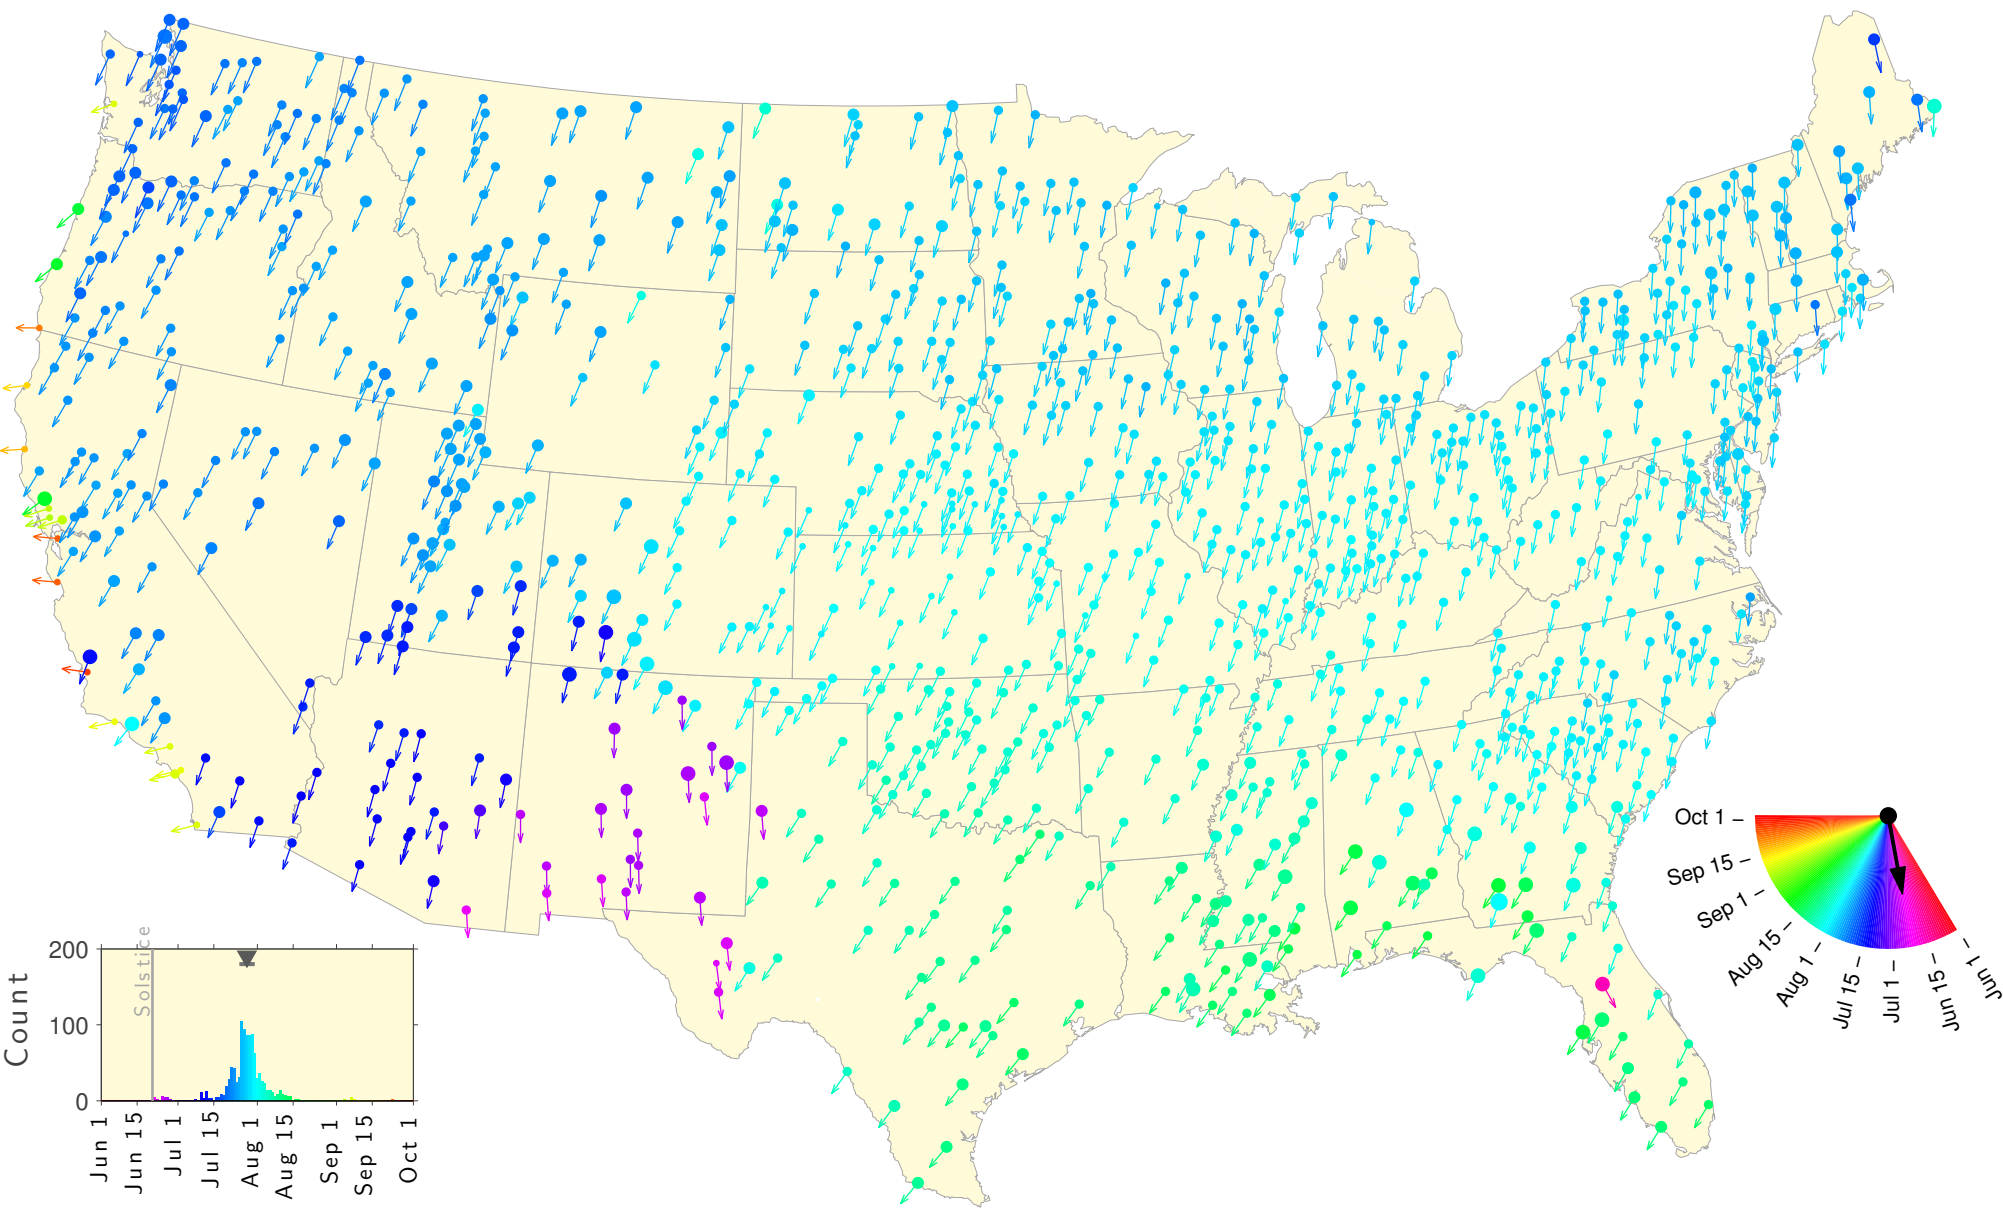

Summer Teletherm—25 year estimates: 1923 to 1947

Summer Teletherm—25 year estimates: 1924 to 1948

Summer Teletherm—25 year estimates: 1925 to 1949

Summer Teletherm—25 year estimates: 1926 to 1950

Summer Teletherm—25 year estimates: 1927 to 1951

Summer Teletherm—25 year estimates: 1928 to 1952

Summer Teletherm—25 year estimates: 1929 to 1953

Summer Teletherm—25 year estimates: 1930 to 1954

Summer Teletherm—25 year estimates: 1931 to 1955

Summer Teletherm—25 year estimates: 1932 to 1956

Summer Teletherm—25 year estimates: 1933 to 1957

Summer Teletherm—25 year estimates: 1934 to 1958

Summer Teletherm—25 year estimates: 1935 to 1959

Summer Teletherm—25 year estimates: 1936 to 1960

Summer Teletherm—25 year estimates: 1937 to 1961

Summer Teletherm—25 year estimates: 1938 to 1962

Summer Teletherm—25 year estimates: 1939 to 1963

Summer Teletherm—25 year estimates: 1940 to 1964

Summer Teletherm—25 year estimates: 1941 to 1965

Summer Teletherm—25 year estimates: 1942 to 1966