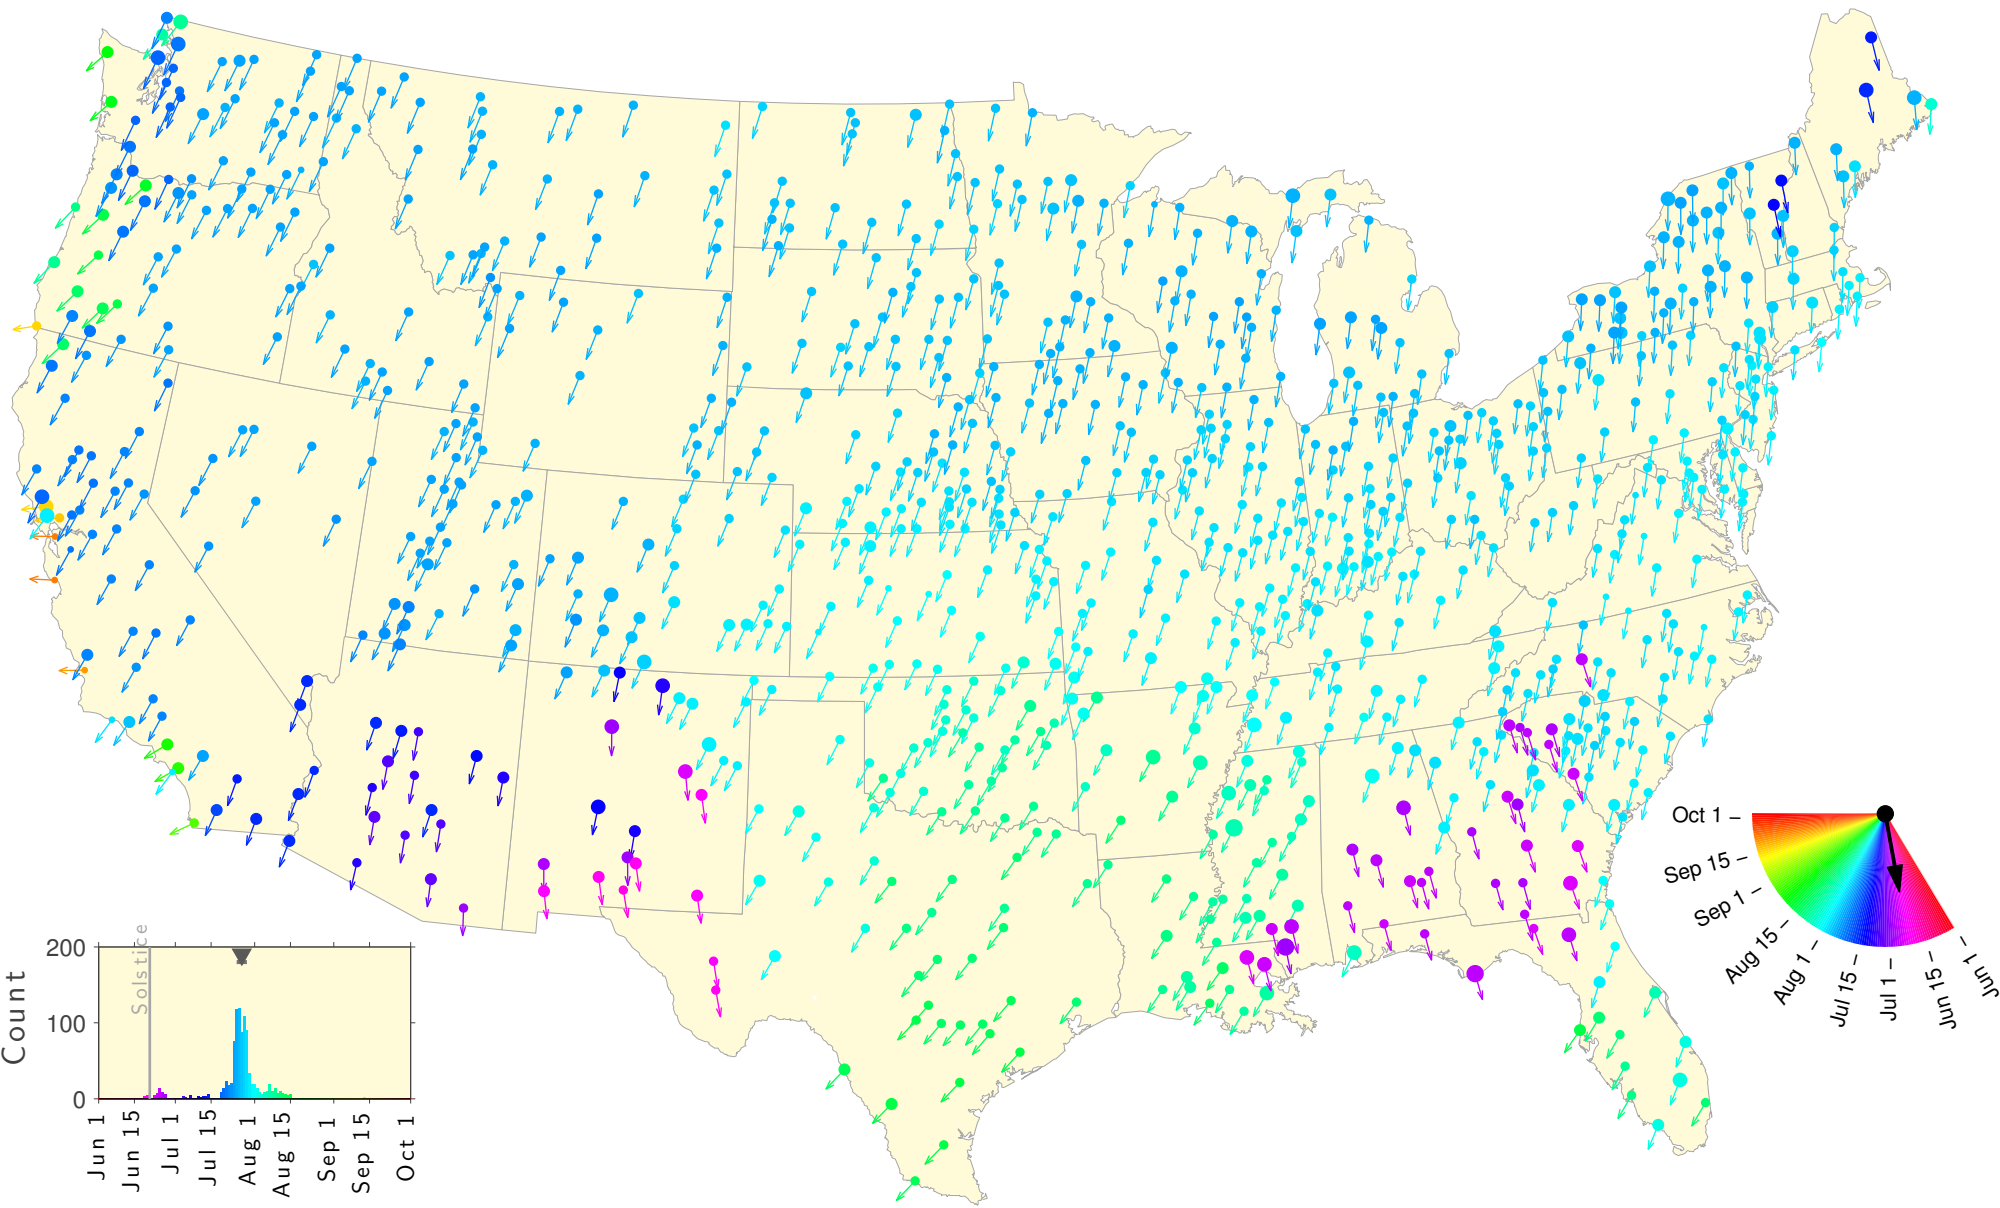

Summer Teletherm—25 year estimates: 1913 to 1937

Summer Teletherm—25 year estimates: 1914 to 1938

Summer Teletherm—25 year estimates: 1915 to 1939

Summer Teletherm—25 year estimates: 1916 to 1940

Summer Teletherm—25 year estimates: 1917 to 1941

Summer Teletherm—25 year estimates: 1918 to 1942

Summer Teletherm—25 year estimates: 1919 to 1943

Summer Teletherm—25 year estimates: 1920 to 1944

Summer Teletherm—25 year estimates: 1921 to 1945

Summer Teletherm—25 year estimates: 1922 to 1946

Summer Teletherm—25 year estimates: 1923 to 1947

Summer Teletherm—25 year estimates: 1924 to 1948

Summer Teletherm—25 year estimates: 1925 to 1949

Summer Teletherm—25 year estimates: 1926 to 1950

Summer Teletherm—25 year estimates: 1927 to 1951

Summer Teletherm—25 year estimates: 1928 to 1952

Summer Teletherm—25 year estimates: 1929 to 1953

Summer Teletherm—25 year estimates: 1930 to 1954

Summer Teletherm—25 year estimates: 1931 to 1955

Summer Teletherm—25 year estimates: 1932 to 1956