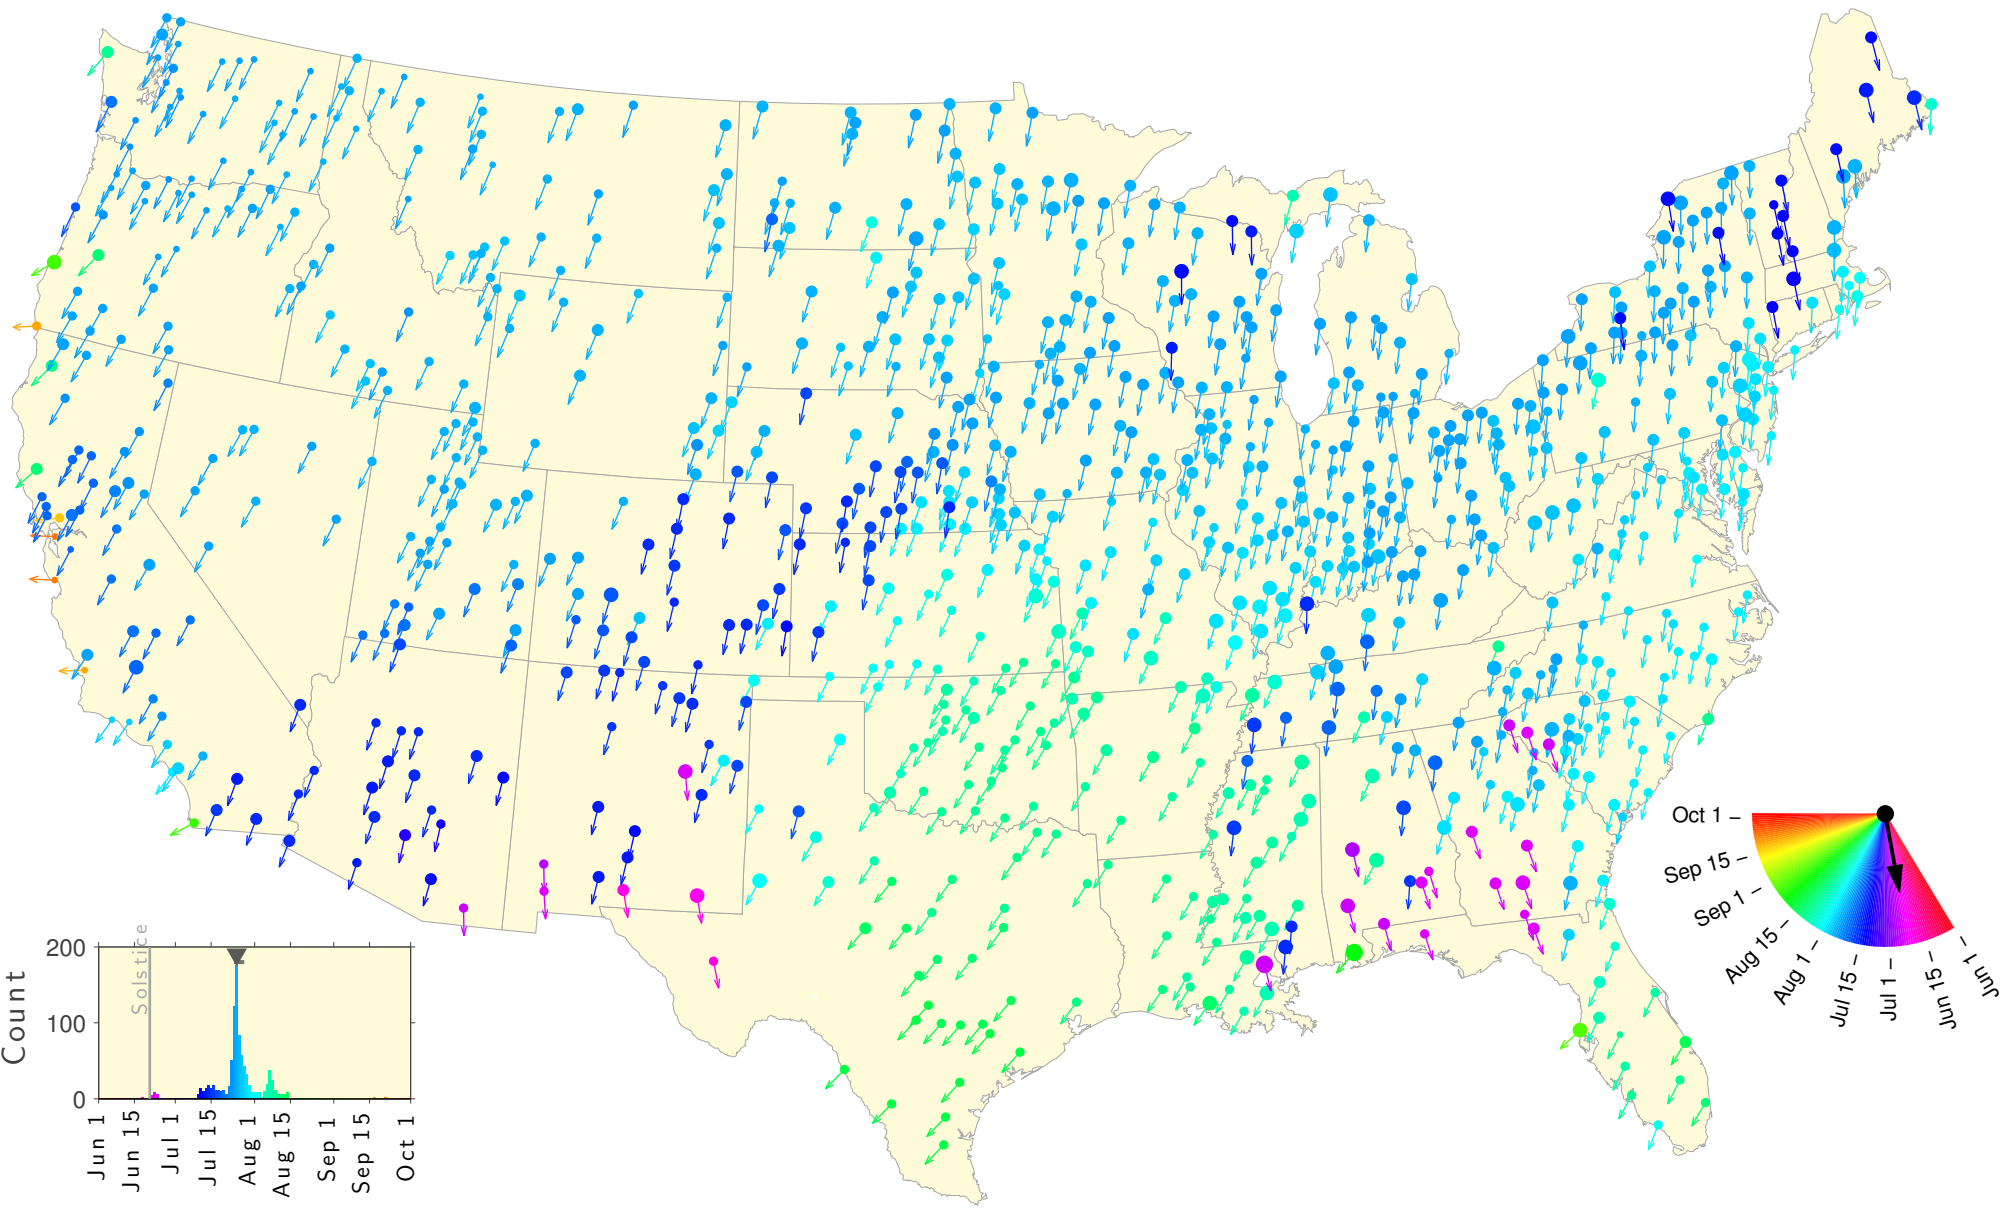

Summer Teletherm—25 year estimates: 1913 to 1937

Summer Teletherm—25 year estimates: 1914 to 1938

Summer Teletherm—25 year estimates: 1915 to 1939

Summer Teletherm—25 year estimates: 1916 to 1940

Summer Teletherm—25 year estimates: 1917 to 1941

Summer Teletherm—25 year estimates: 1918 to 1942

Summer Teletherm—25 year estimates: 1919 to 1943

Summer Teletherm—25 year estimates: 1920 to 1944

Summer Teletherm—25 year estimates: 1921 to 1945

Summer Teletherm—25 year estimates: 1922 to 1946

Summer Teletherm—25 year estimates: 1923 to 1947

Summer Teletherm—25 year estimates: 1924 to 1948

Summer Teletherm—25 year estimates: 1925 to 1949

Summer Teletherm—25 year estimates: 1926 to 1950

Summer Teletherm—25 year estimates: 1927 to 1951

Summer Teletherm—25 year estimates: 1928 to 1952

Summer Teletherm—25 year estimates: 1929 to 1953

Summer Teletherm—25 year estimates: 1930 to 1954

Summer Teletherm—25 year estimates: 1931 to 1955

Summer Teletherm—25 year estimates: 1932 to 1956