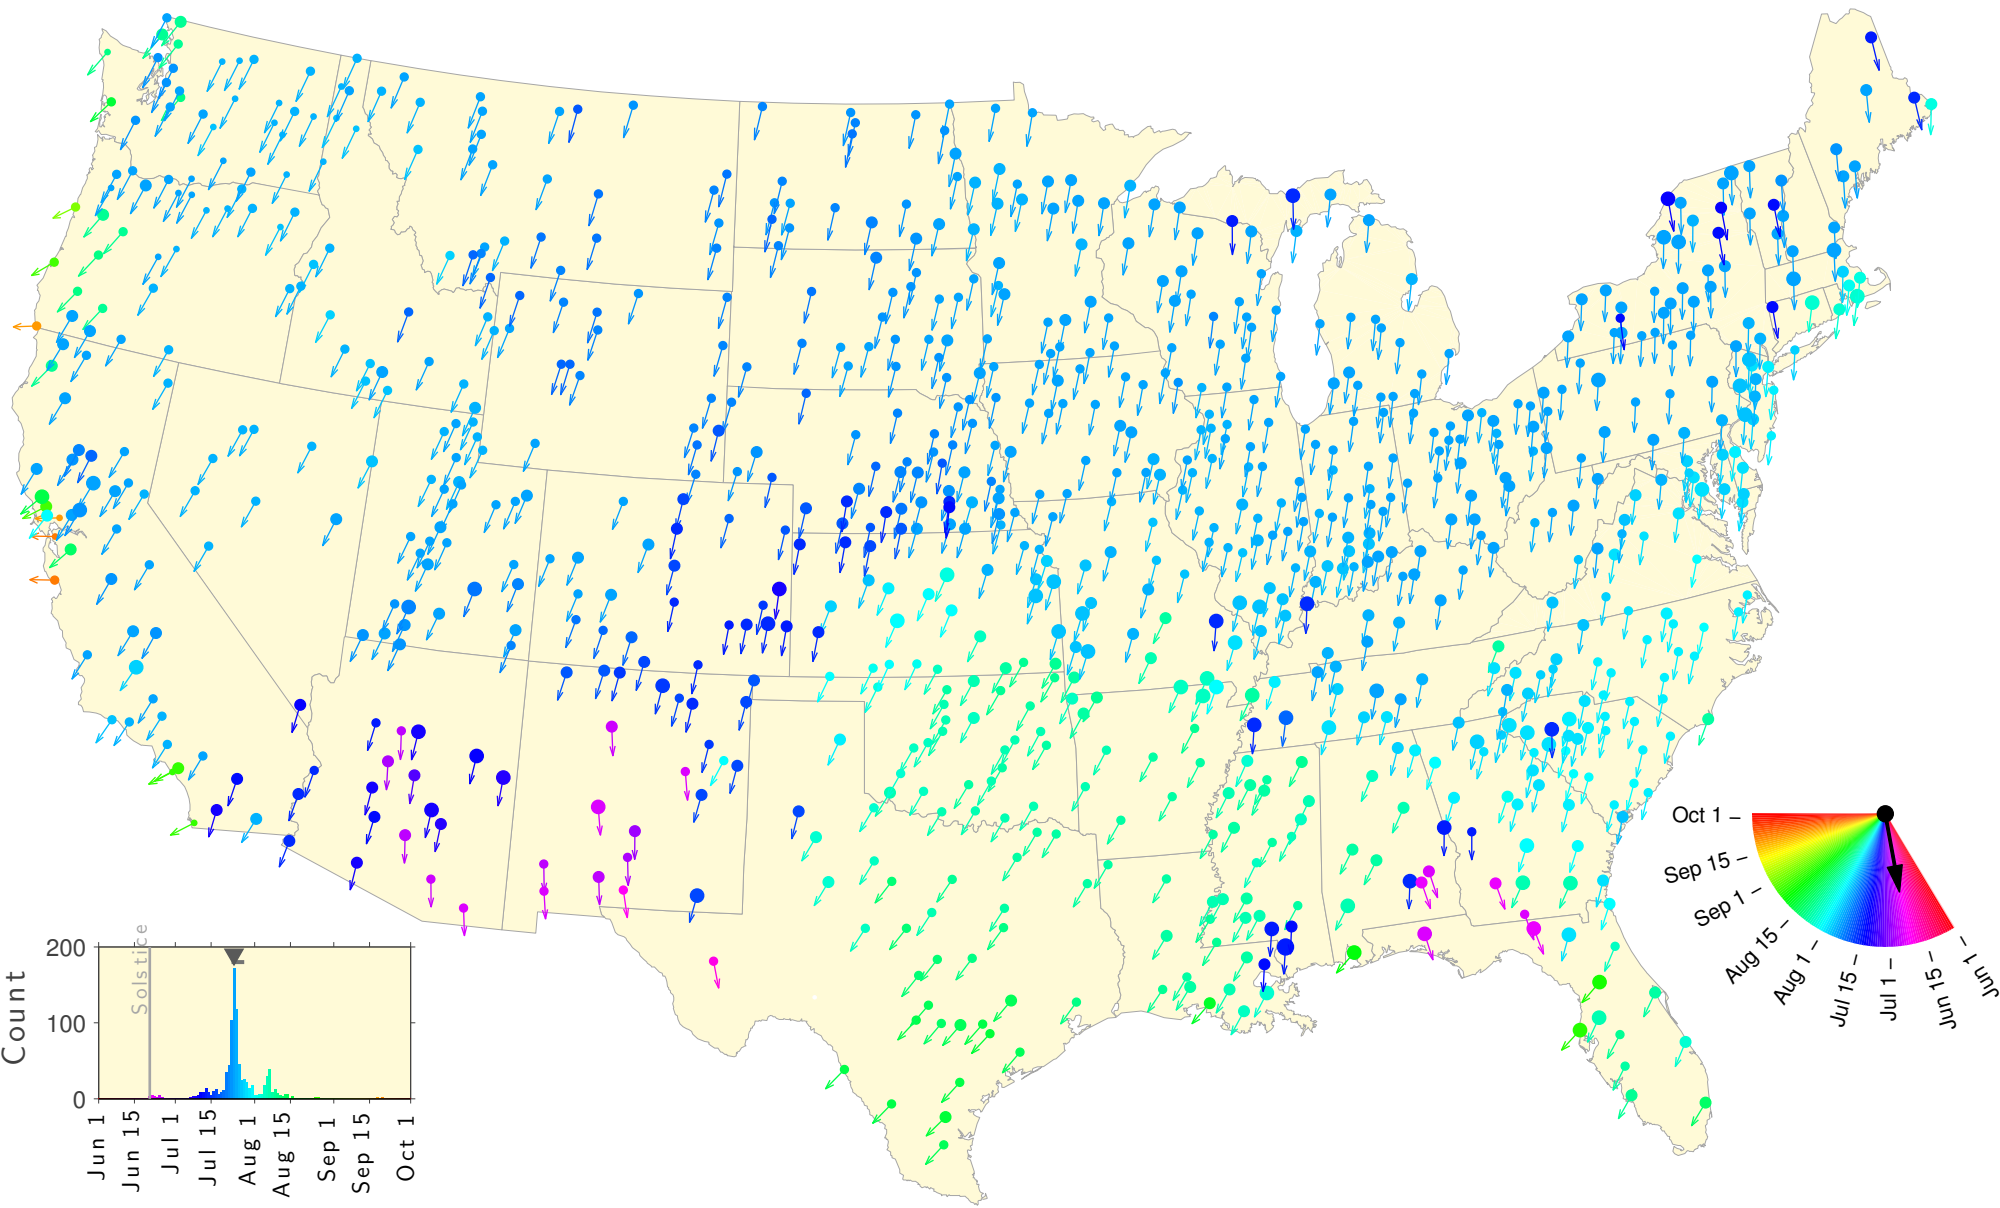

Summer Teletherm—25 year estimates: 1913 to 1937

Summer Teletherm—25 year estimates: 1914 to 1938

Summer Teletherm—25 year estimates: 1915 to 1939

Summer Teletherm—25 year estimates: 1916 to 1940

Summer Teletherm—25 year estimates: 1917 to 1941

Summer Teletherm—25 year estimates: 1918 to 1942

Summer Teletherm—25 year estimates: 1919 to 1943

Summer Teletherm—25 year estimates: 1920 to 1944

Summer Teletherm—25 year estimates: 1921 to 1945

Summer Teletherm—25 year estimates: 1922 to 1946

Summer Teletherm—25 year estimates: 1923 to 1947

Summer Teletherm—25 year estimates: 1924 to 1948

Summer Teletherm—25 year estimates: 1925 to 1949

Summer Teletherm—25 year estimates: 1926 to 1950

Summer Teletherm—25 year estimates: 1927 to 1951

Summer Teletherm—25 year estimates: 1928 to 1952

Summer Teletherm—25 year estimates: 1929 to 1953

Summer Teletherm—25 year estimates: 1930 to 1954

Summer Teletherm—25 year estimates: 1931 to 1955

Summer Teletherm—25 year estimates: 1932 to 1956