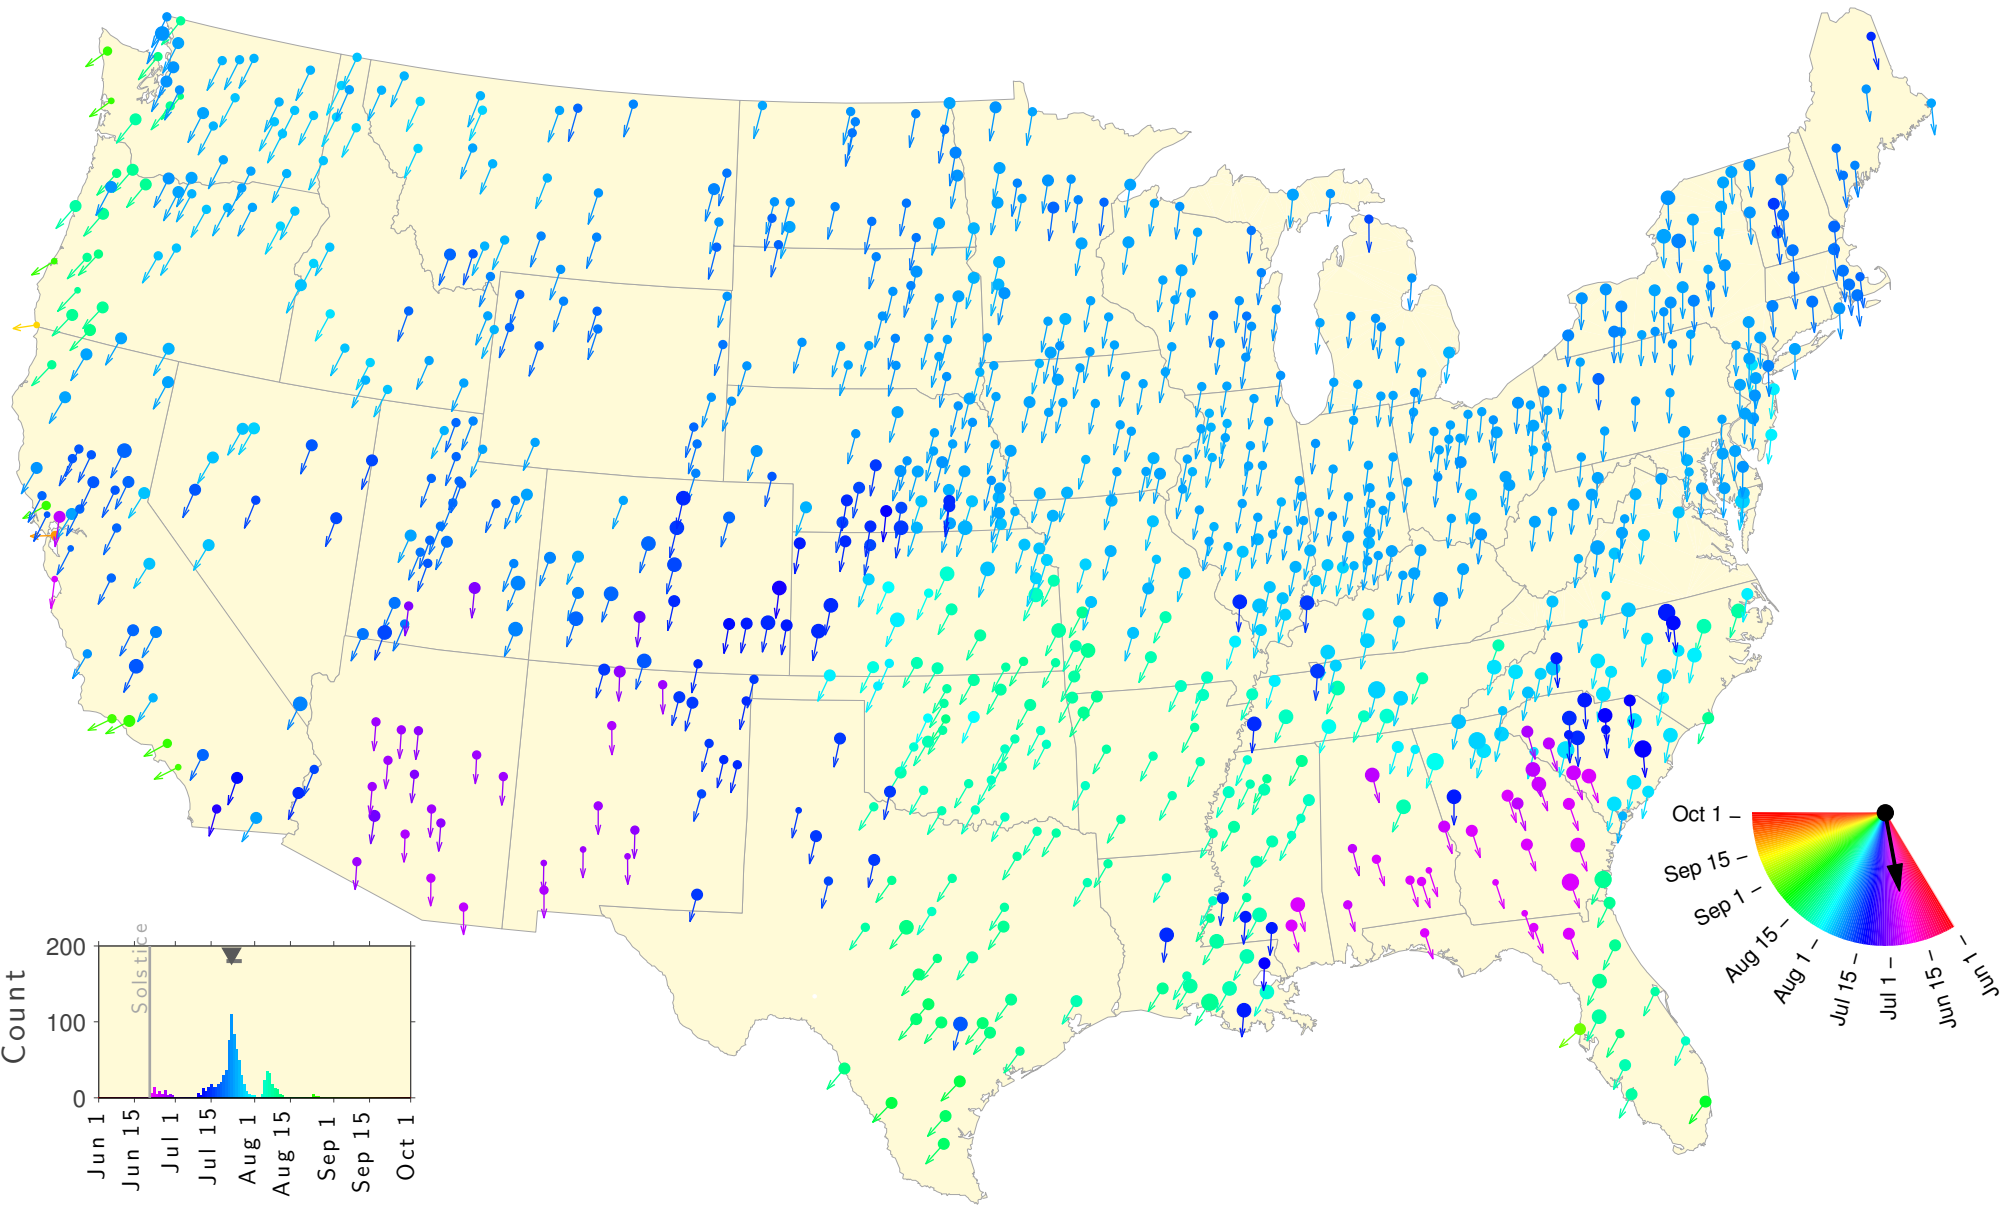

Summer Teletherm—25 year estimates: 1913 to 1937

Summer Teletherm—25 year estimates: 1914 to 1938

Summer Teletherm—25 year estimates: 1915 to 1939

Summer Teletherm—25 year estimates: 1916 to 1940

Summer Teletherm—25 year estimates: 1917 to 1941

Summer Teletherm—25 year estimates: 1918 to 1942

Summer Teletherm—25 year estimates: 1919 to 1943

Summer Teletherm—25 year estimates: 1920 to 1944

Summer Teletherm—25 year estimates: 1921 to 1945

Summer Teletherm—25 year estimates: 1922 to 1946

Summer Teletherm—25 year estimates: 1923 to 1947

Summer Teletherm—25 year estimates: 1924 to 1948

Summer Teletherm—25 year estimates: 1925 to 1949

Summer Teletherm—25 year estimates: 1926 to 1950

Summer Teletherm—25 year estimates: 1927 to 1951

Summer Teletherm—25 year estimates: 1928 to 1952

Summer Teletherm—25 year estimates: 1929 to 1953

Summer Teletherm—25 year estimates: 1930 to 1954

Summer Teletherm—25 year estimates: 1931 to 1955

Summer Teletherm—25 year estimates: 1932 to 1956