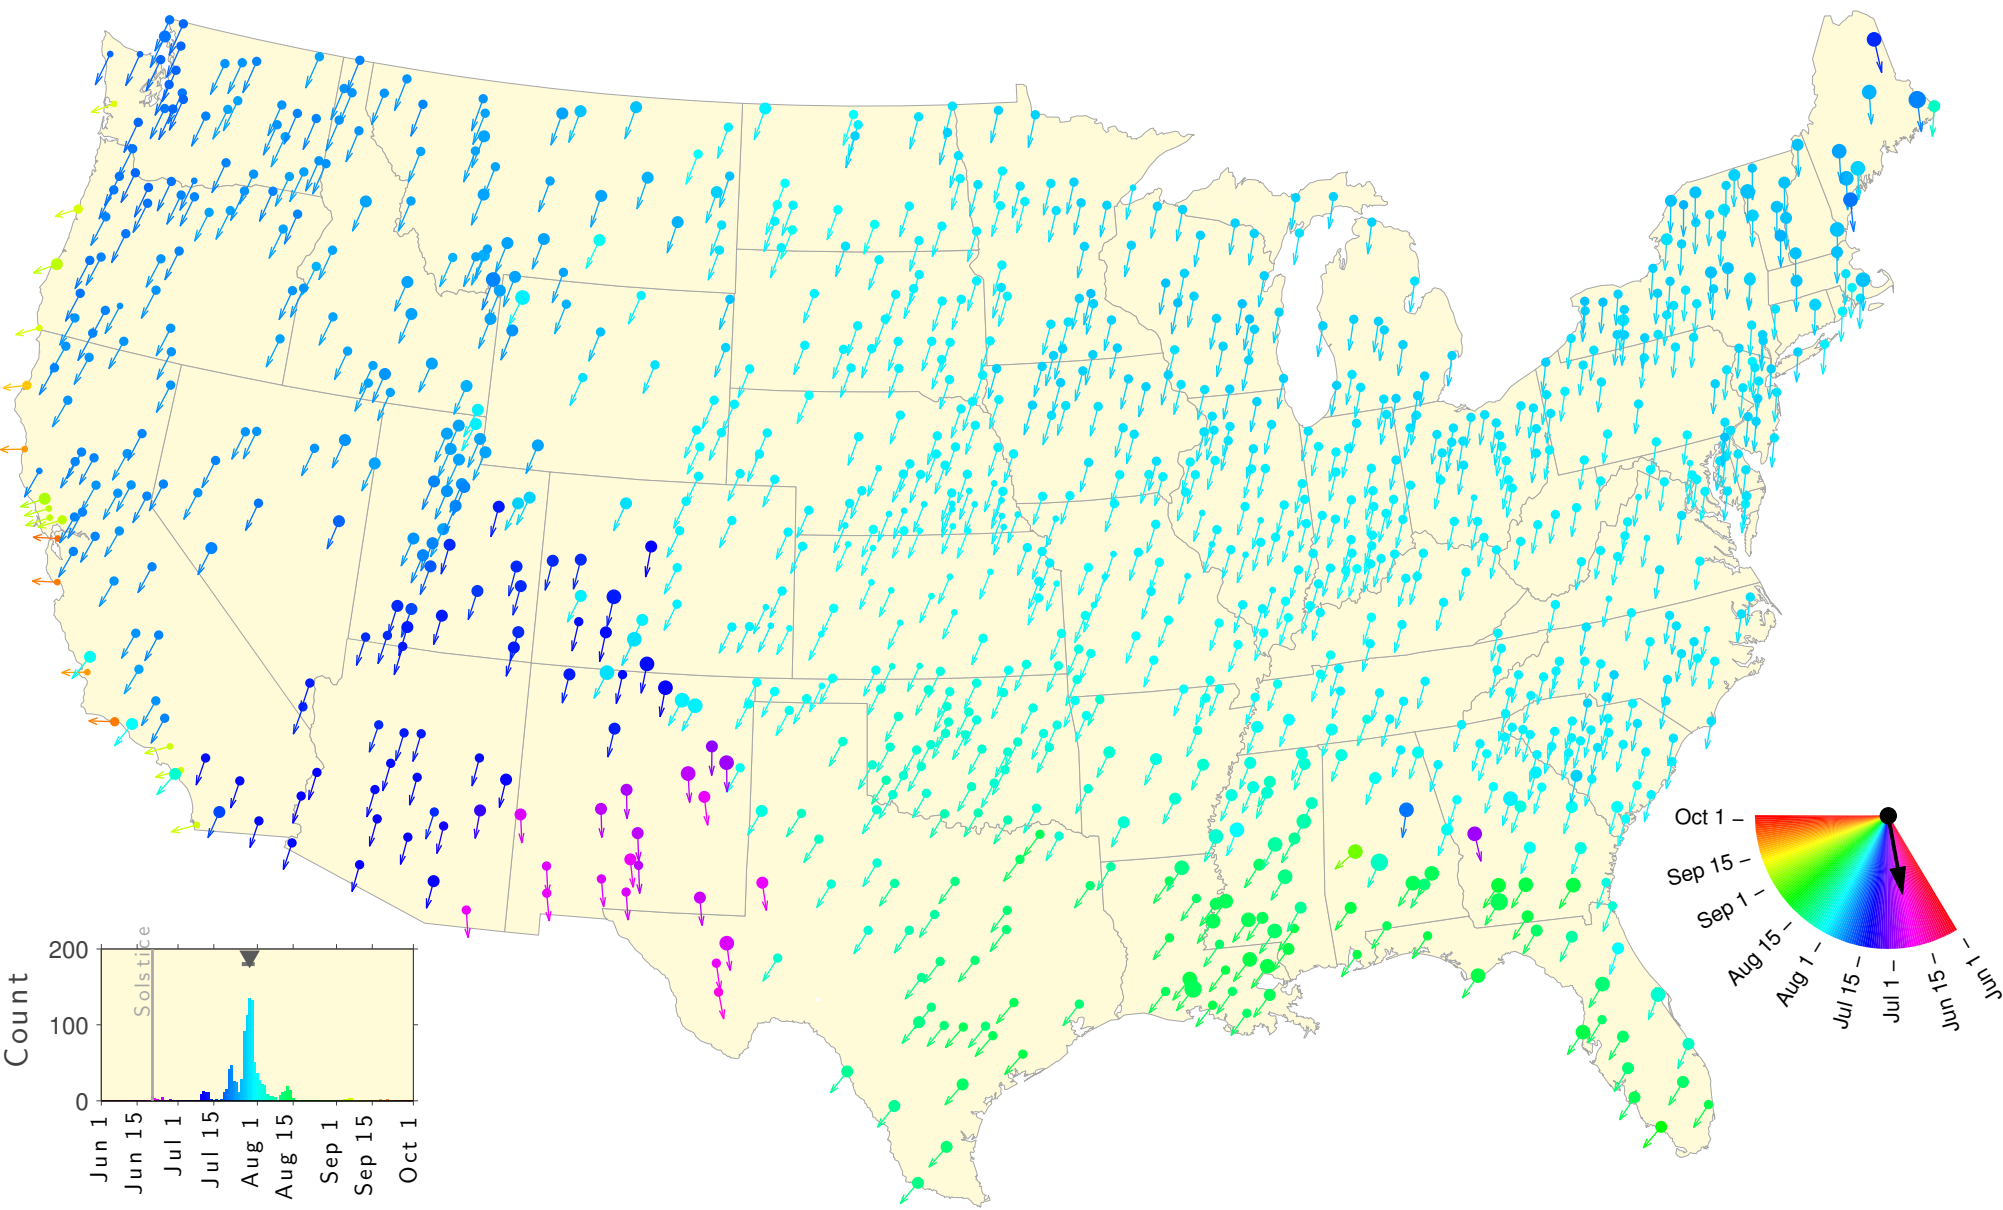

Summer Teletherm—25 year estimates: 1923 to 1947

Summer Teletherm—25 year estimates: 1924 to 1948

Summer Teletherm—25 year estimates: 1925 to 1949

Summer Teletherm—25 year estimates: 1926 to 1950

Summer Teletherm—25 year estimates: 1927 to 1951

Summer Teletherm—25 year estimates: 1928 to 1952

Summer Teletherm—25 year estimates: 1929 to 1953

Summer Teletherm—25 year estimates: 1930 to 1954

Summer Teletherm—25 year estimates: 1931 to 1955

Summer Teletherm—25 year estimates: 1932 to 1956

Summer Teletherm—25 year estimates: 1933 to 1957

Summer Teletherm—25 year estimates: 1934 to 1958

Summer Teletherm—25 year estimates: 1935 to 1959

Summer Teletherm—25 year estimates: 1936 to 1960

Summer Teletherm—25 year estimates: 1937 to 1961

Summer Teletherm—25 year estimates: 1938 to 1962

Summer Teletherm—25 year estimates: 1939 to 1963

Summer Teletherm—25 year estimates: 1940 to 1964

Summer Teletherm—25 year estimates: 1941 to 1965

Summer Teletherm—25 year estimates: 1942 to 1966