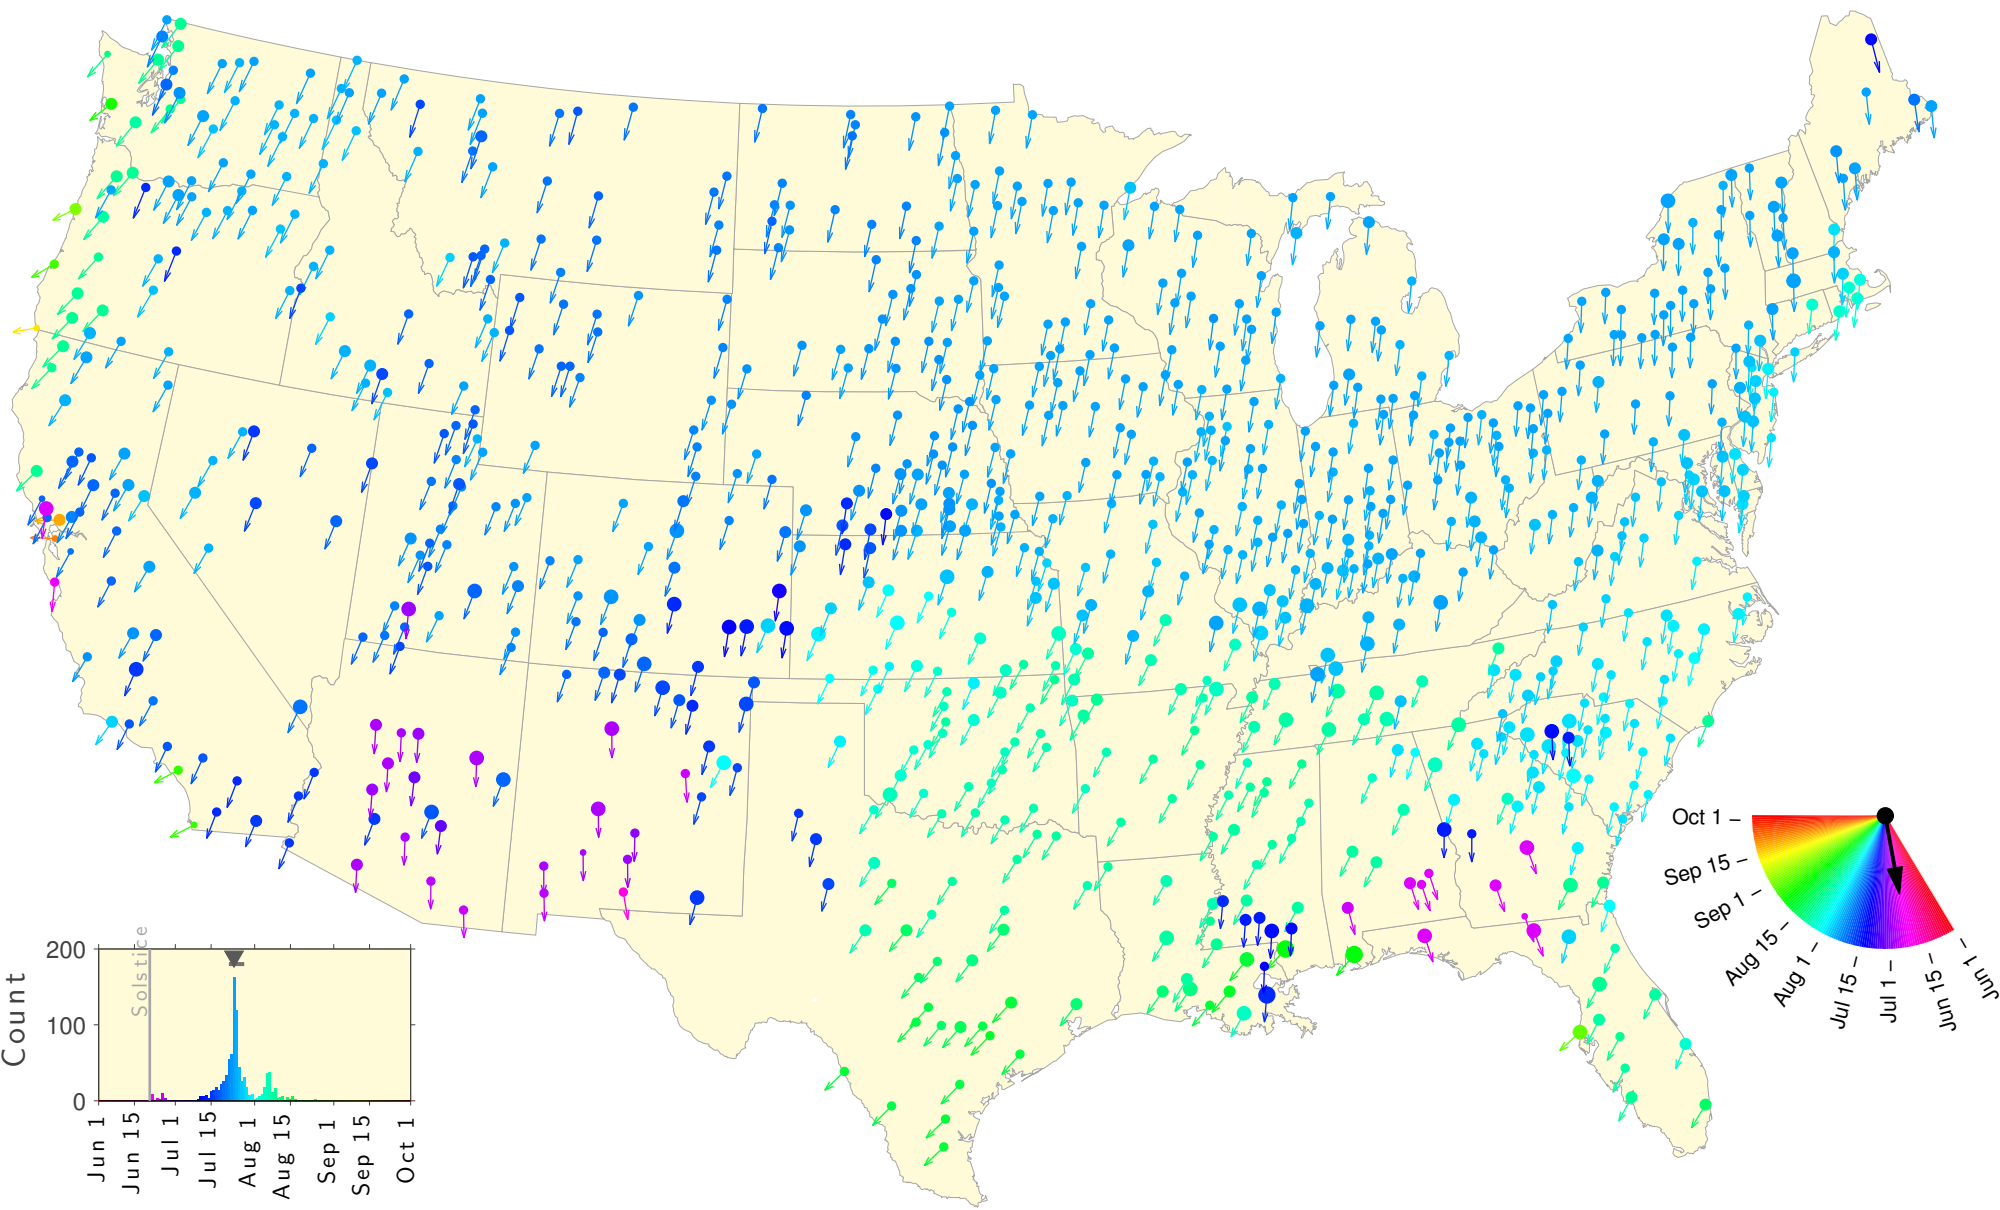

Summer Teletherm—25 year estimates: 1913 to 1937

Summer Teletherm—25 year estimates: 1914 to 1938

Summer Teletherm—25 year estimates: 1915 to 1939

Summer Teletherm—25 year estimates: 1916 to 1940

Summer Teletherm—25 year estimates: 1917 to 1941

Summer Teletherm—25 year estimates: 1918 to 1942

Summer Teletherm—25 year estimates: 1919 to 1943

Summer Teletherm—25 year estimates: 1920 to 1944

Summer Teletherm—25 year estimates: 1921 to 1945

Summer Teletherm—25 year estimates: 1922 to 1946

Summer Teletherm—25 year estimates: 1923 to 1947

Summer Teletherm—25 year estimates: 1924 to 1948

Summer Teletherm—25 year estimates: 1925 to 1949

Summer Teletherm—25 year estimates: 1926 to 1950

Summer Teletherm—25 year estimates: 1927 to 1951

Summer Teletherm—25 year estimates: 1928 to 1952

Summer Teletherm—25 year estimates: 1929 to 1953

Summer Teletherm—25 year estimates: 1930 to 1954

Summer Teletherm—25 year estimates: 1931 to 1955

Summer Teletherm—25 year estimates: 1932 to 1956