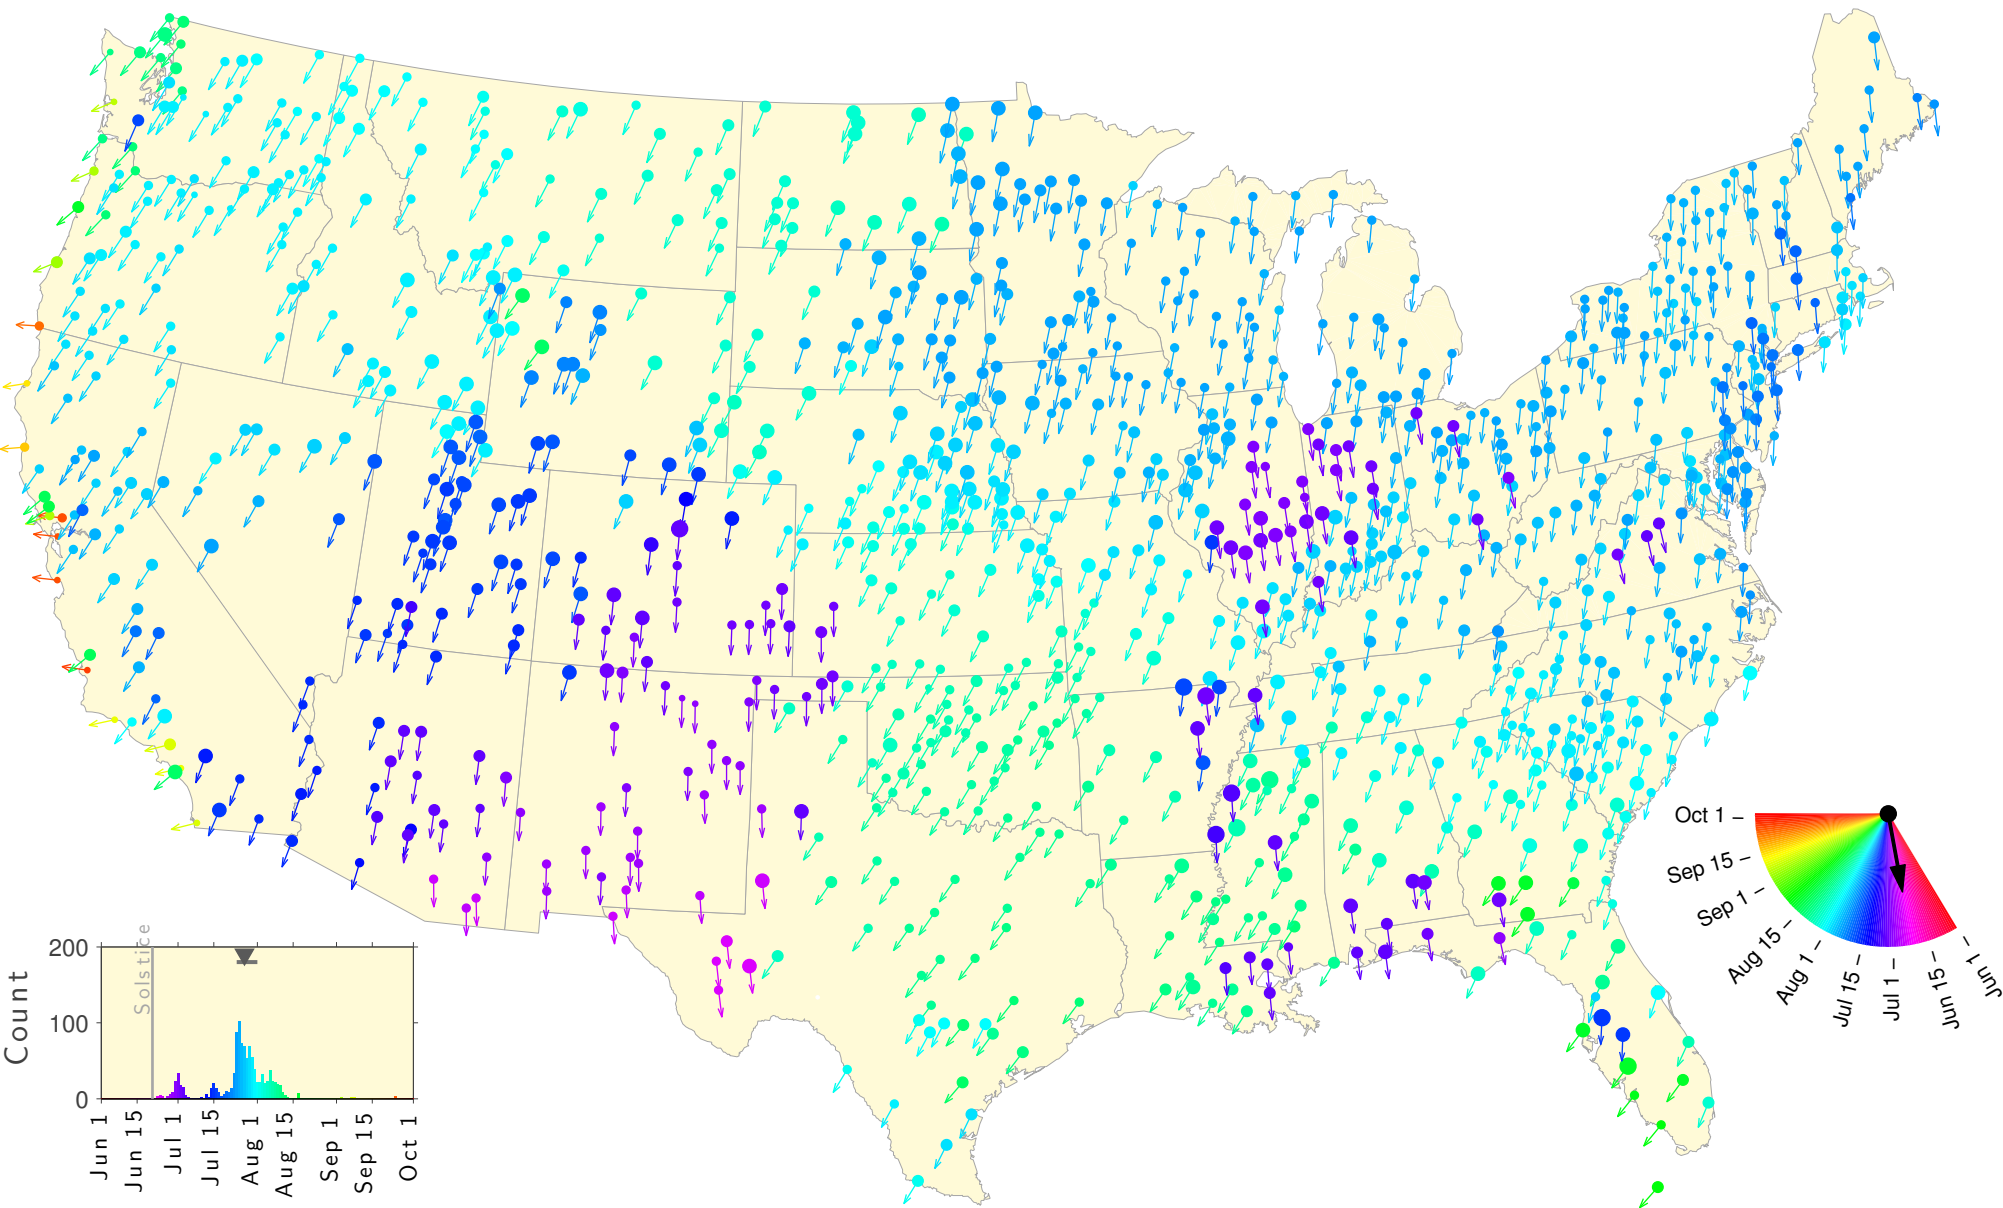

Summer Teletherm—25 year estimates: 1923 to 1947

Summer Teletherm—25 year estimates: 1924 to 1948

Summer Teletherm—25 year estimates: 1925 to 1949

Summer Teletherm—25 year estimates: 1926 to 1950

Summer Teletherm—25 year estimates: 1927 to 1951

Summer Teletherm—25 year estimates: 1938 to 1962

Summer Teletherm—25 year estimates: 1939 to 1963

Summer Teletherm—25 year estimates: 1940 to 1964

Summer Teletherm—25 year estimates: 1941 to 1965

Summer Teletherm—25 year estimates: 1942 to 1966

Summer Teletherm—25 year estimates: 1943 to 1967

Summer Teletherm—25 year estimates: 1944 to 1968

Summer Teletherm—25 year estimates: 1945 to 1969

Summer Teletherm—25 year estimates: 1946 to 1970

Summer Teletherm—25 year estimates: 1947 to 1971

Summer Teletherm—25 year estimates: 1948 to 1972

Summer Teletherm—25 year estimates: 1949 to 1973

Summer Teletherm—25 year estimates: 1950 to 1974

Summer Teletherm—25 year estimates: 1951 to 1975

Summer Teletherm—25 year estimates: 1952 to 1976