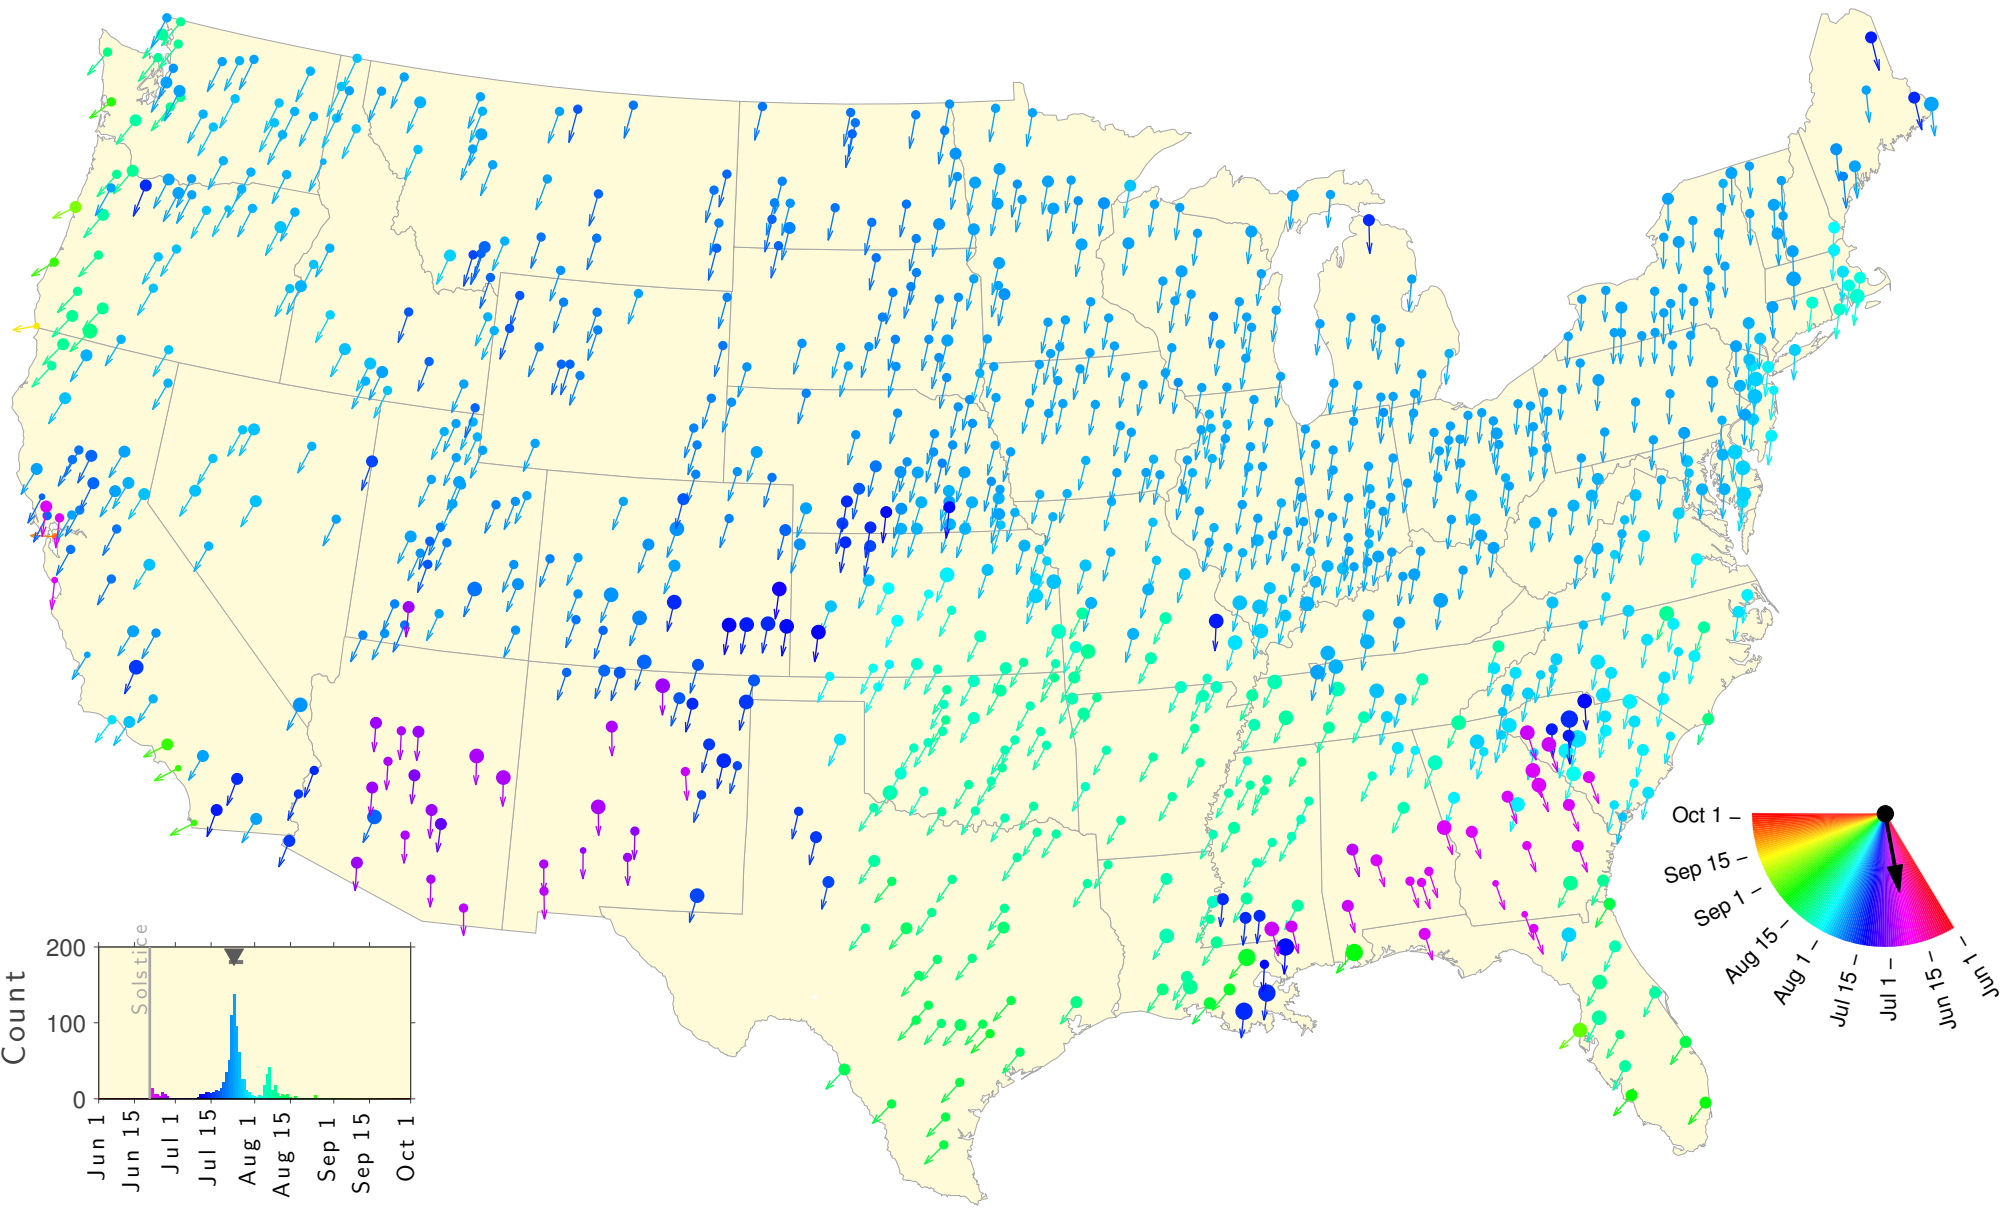

Summer Teletherm—25 year estimates: 1913 to 1937

Summer Teletherm—25 year estimates: 1914 to 1938

Summer Teletherm—25 year estimates: 1915 to 1939

Summer Teletherm—25 year estimates: 1916 to 1940

Summer Teletherm—25 year estimates: 1917 to 1941

Summer Teletherm—25 year estimates: 1918 to 1942

Summer Teletherm—25 year estimates: 1919 to 1943

Summer Teletherm—25 year estimates: 1920 to 1944

Summer Teletherm—25 year estimates: 1921 to 1945

Summer Teletherm—25 year estimates: 1922 to 1946

Summer Teletherm—25 year estimates: 1923 to 1947

Summer Teletherm—25 year estimates: 1924 to 1948

Summer Teletherm—25 year estimates: 1925 to 1949

Summer Teletherm—25 year estimates: 1926 to 1950

Summer Teletherm—25 year estimates: 1927 to 1951

Summer Teletherm—25 year estimates: 1928 to 1952

Summer Teletherm—25 year estimates: 1929 to 1953

Summer Teletherm—25 year estimates: 1930 to 1954

Summer Teletherm—25 year estimates: 1931 to 1955

Summer Teletherm—25 year estimates: 1932 to 1956