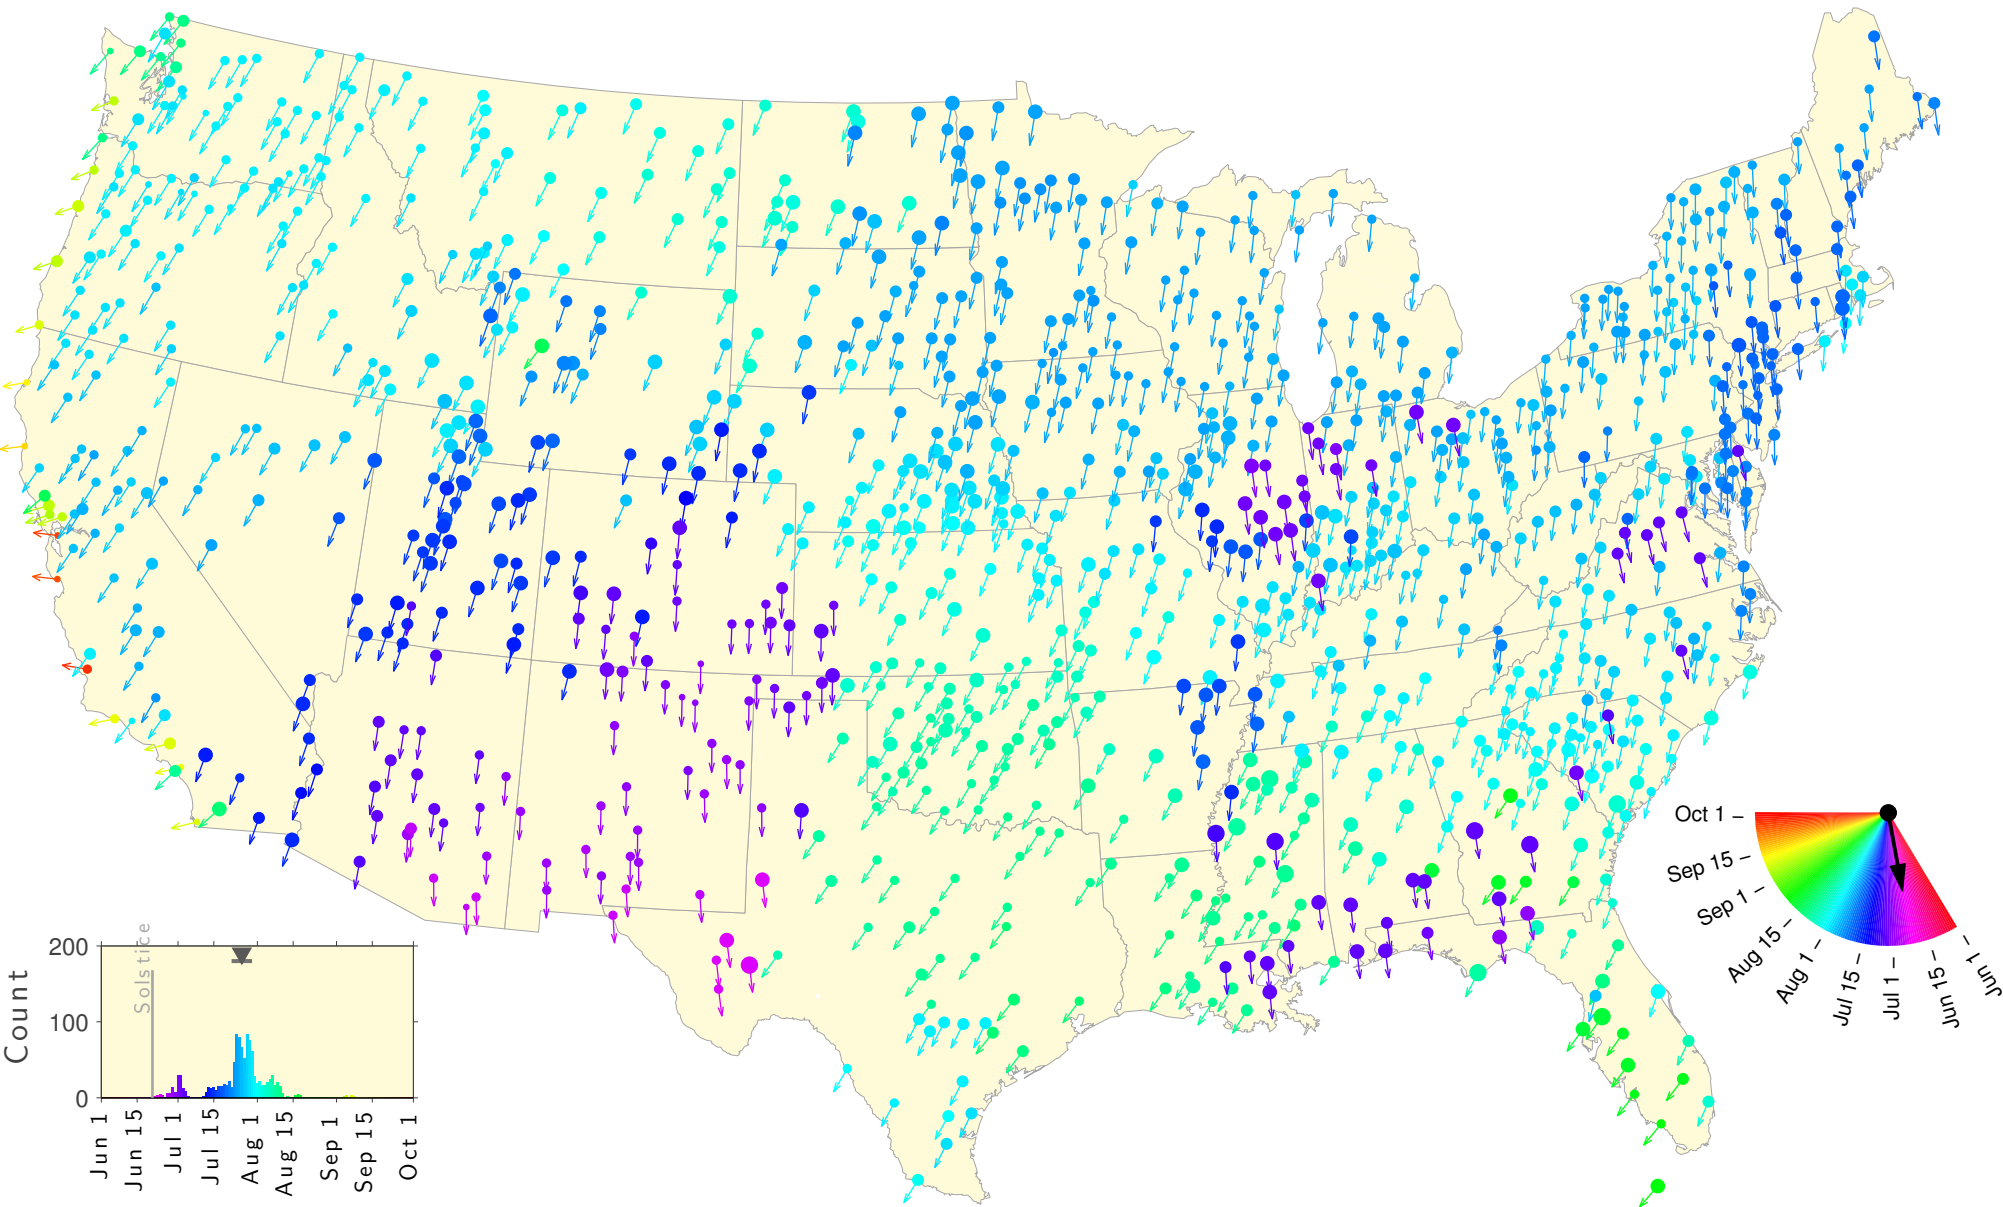

Summer Teletherm—25 year estimates: 1923 to 1947

Summer Teletherm—25 year estimates: 1924 to 1948

Summer Teletherm—25 year estimates: 1925 to 1949

Summer Teletherm—25 year estimates: 1926 to 1950

Summer Teletherm—25 year estimates: 1927 to 1951

Summer Teletherm—25 year estimates: 1938 to 1962

Summer Teletherm—25 year estimates: 1939 to 1963

Summer Teletherm—25 year estimates: 1940 to 1964

Summer Teletherm—25 year estimates: 1941 to 1965

Summer Teletherm—25 year estimates: 1942 to 1966

Summer Teletherm—25 year estimates: 1943 to 1967

Summer Teletherm—25 year estimates: 1944 to 1968

Summer Teletherm—25 year estimates: 1945 to 1969

Summer Teletherm—25 year estimates: 1946 to 1970

Summer Teletherm—25 year estimates: 1947 to 1971

Summer Teletherm—25 year estimates: 1948 to 1972

Summer Teletherm—25 year estimates: 1949 to 1973

Summer Teletherm—25 year estimates: 1950 to 1974

Summer Teletherm—25 year estimates: 1951 to 1975

Summer Teletherm—25 year estimates: 1952 to 1976