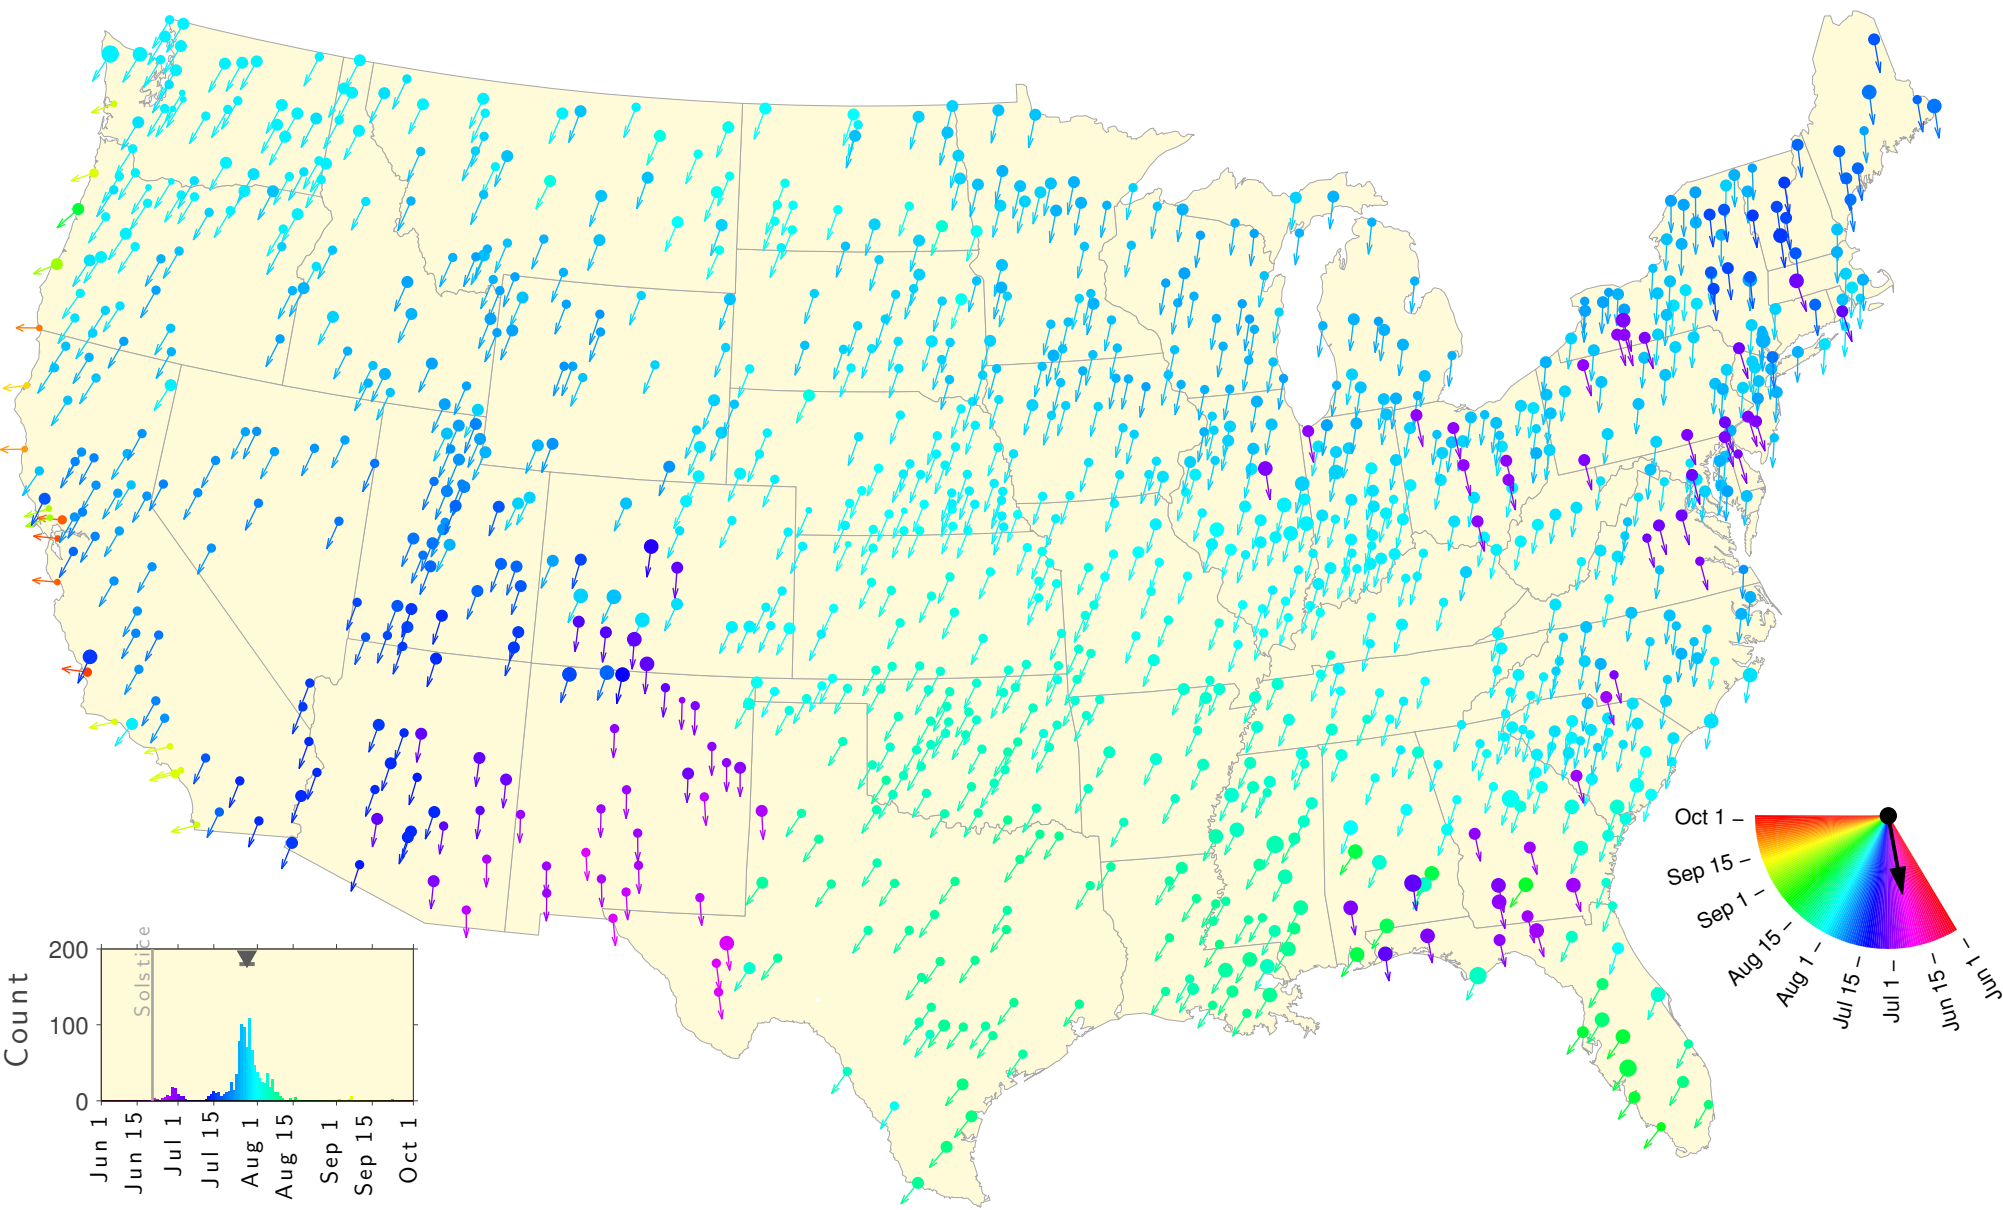

Summer Teletherm—25 year estimates: 1923 to 1947

Summer Teletherm—25 year estimates: 1924 to 1948

Summer Teletherm—25 year estimates: 1925 to 1949

Summer Teletherm—25 year estimates: 1926 to 1950

Summer Teletherm—25 year estimates: 1927 to 1951

Summer Teletherm—25 year estimates: 1933 to 1957

Summer Teletherm—25 year estimates: 1934 to 1958

Summer Teletherm—25 year estimates: 1935 to 1959

Summer Teletherm—25 year estimates: 1936 to 1960

Summer Teletherm—25 year estimates: 1937 to 1961

Summer Teletherm—25 year estimates: 1938 to 1962

Summer Teletherm—25 year estimates: 1939 to 1963

Summer Teletherm—25 year estimates: 1940 to 1964

Summer Teletherm—25 year estimates: 1941 to 1965

Summer Teletherm—25 year estimates: 1942 to 1966

Summer Teletherm—25 year estimates: 1943 to 1967

Summer Teletherm—25 year estimates: 1944 to 1968

Summer Teletherm—25 year estimates: 1945 to 1969

Summer Teletherm—25 year estimates: 1946 to 1970

Summer Teletherm—25 year estimates: 1947 to 1971