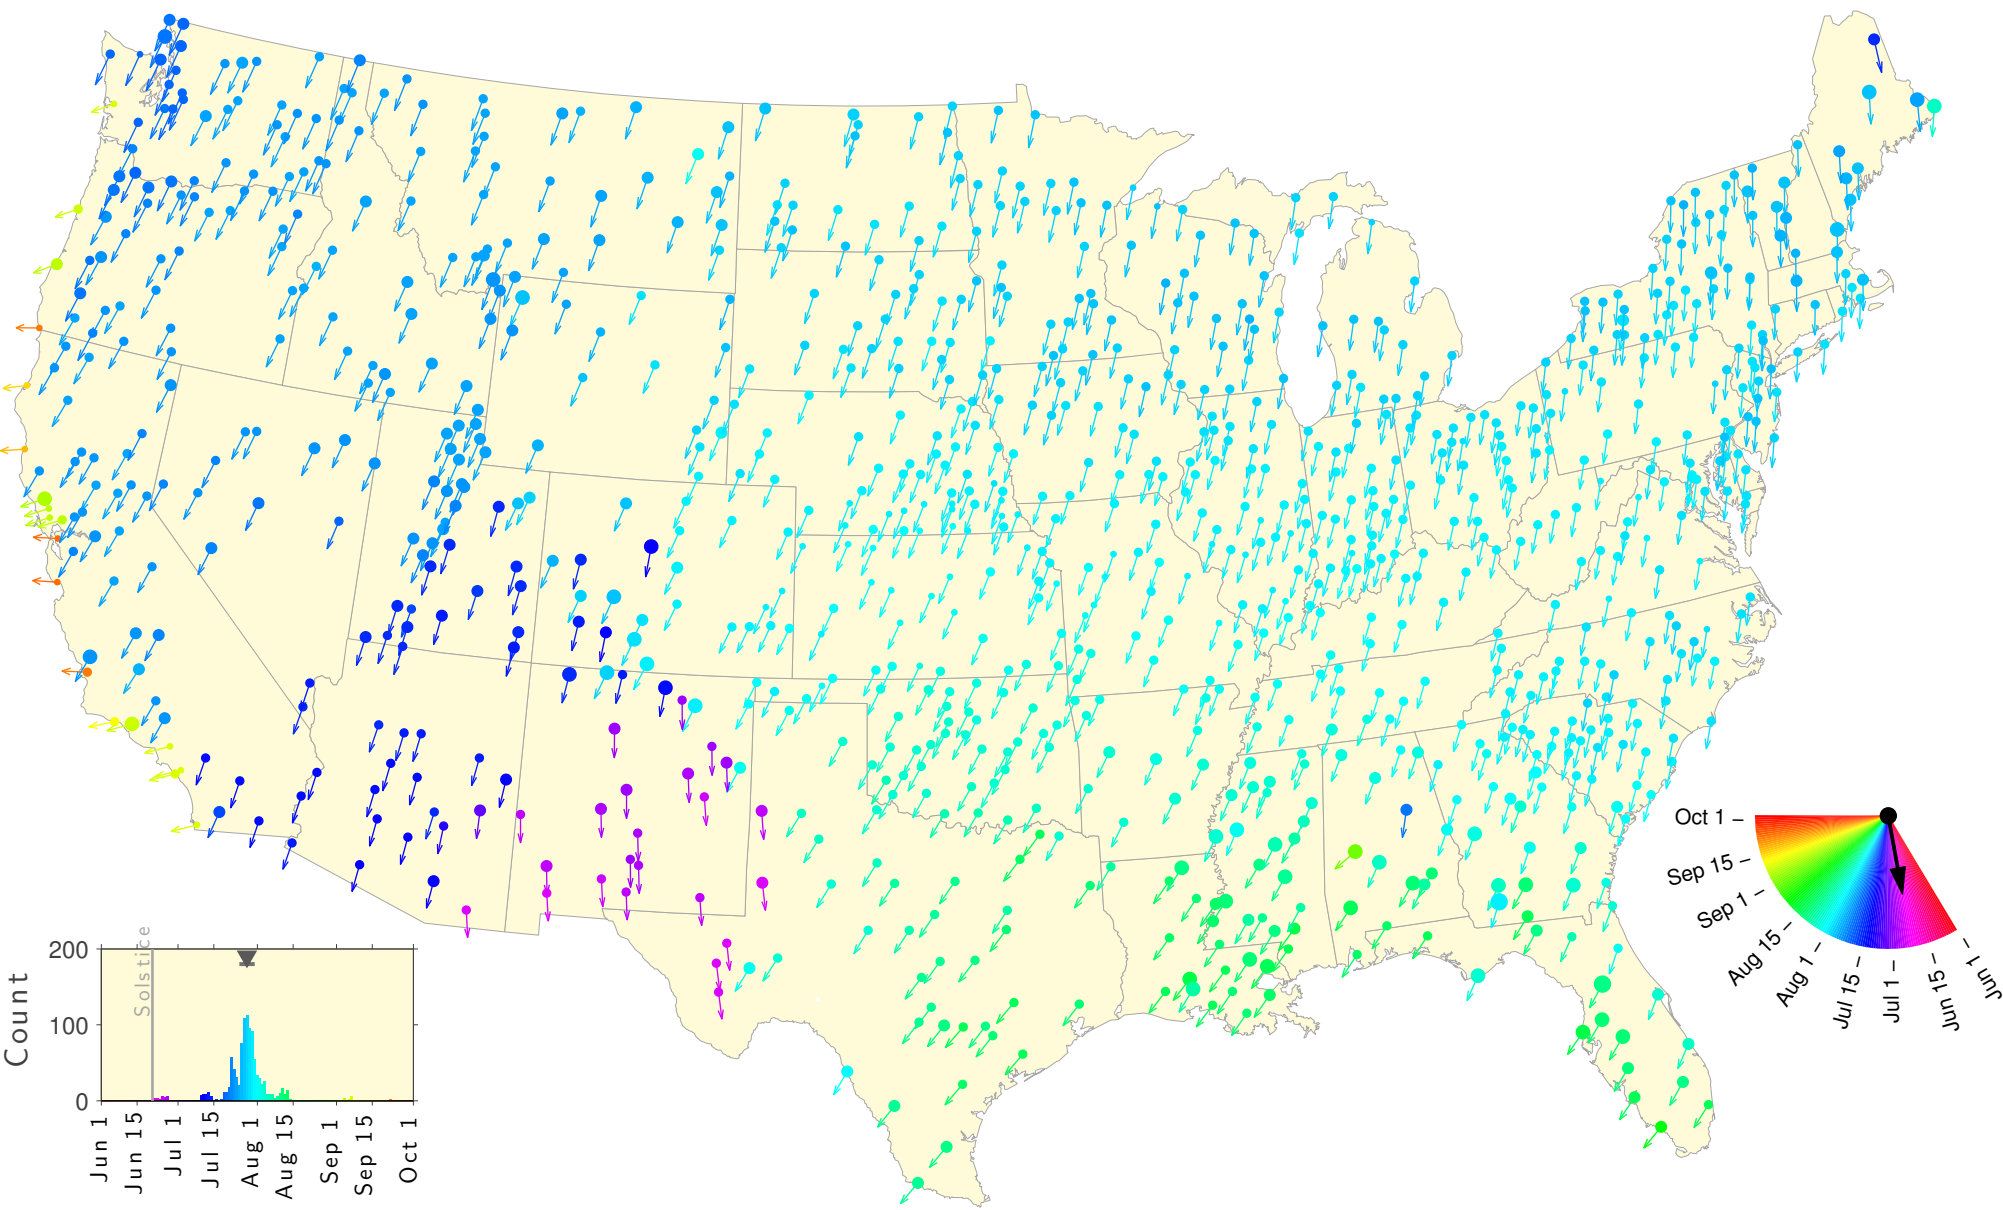

Summer Teletherm—25 year estimates: 1923 to 1947

Summer Teletherm—25 year estimates: 1924 to 1948

Summer Teletherm—25 year estimates: 1925 to 1949

Summer Teletherm—25 year estimates: 1926 to 1950

Summer Teletherm—25 year estimates: 1927 to 1951

Summer Teletherm—25 year estimates: 1928 to 1952

Summer Teletherm—25 year estimates: 1929 to 1953

Summer Teletherm—25 year estimates: 1930 to 1954

Summer Teletherm—25 year estimates: 1931 to 1955

Summer Teletherm—25 year estimates: 1932 to 1956

Summer Teletherm—25 year estimates: 1933 to 1957

Summer Teletherm—25 year estimates: 1934 to 1958

Summer Teletherm—25 year estimates: 1935 to 1959

Summer Teletherm—25 year estimates: 1936 to 1960

Summer Teletherm—25 year estimates: 1937 to 1961

Summer Teletherm—25 year estimates: 1938 to 1962

Summer Teletherm—25 year estimates: 1939 to 1963

Summer Teletherm—25 year estimates: 1940 to 1964

Summer Teletherm—25 year estimates: 1941 to 1965

Summer Teletherm—25 year estimates: 1942 to 1966