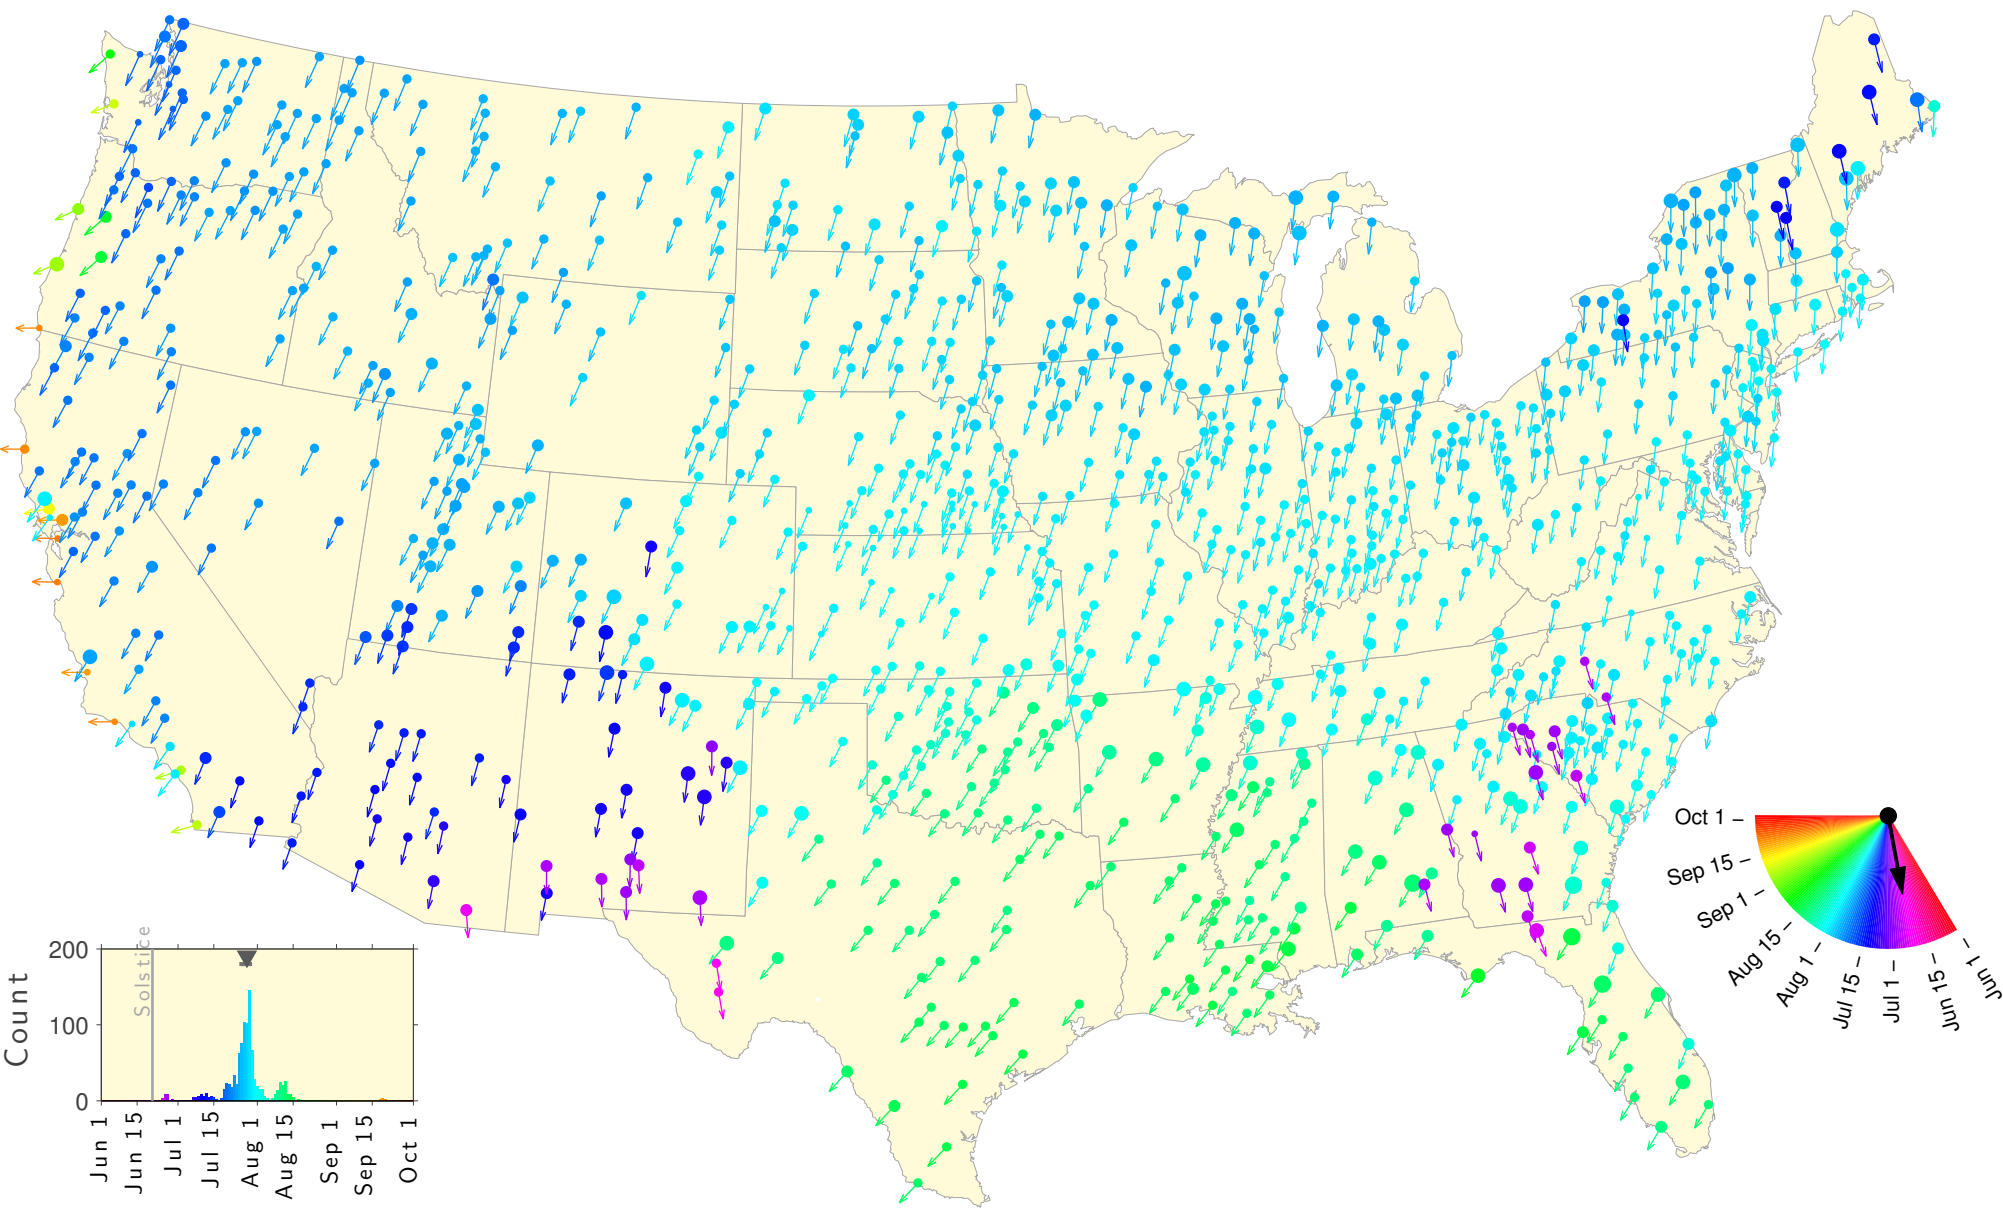

Summer Teletherm—25 year estimates: 1918 to 1942

Summer Teletherm—25 year estimates: 1919 to 1943

Summer Teletherm—25 year estimates: 1920 to 1944

Summer Teletherm—25 year estimates: 1921 to 1945

Summer Teletherm—25 year estimates: 1922 to 1946

Summer Teletherm—25 year estimates: 1923 to 1947

Summer Teletherm—25 year estimates: 1924 to 1948

Summer Teletherm—25 year estimates: 1925 to 1949

Summer Teletherm—25 year estimates: 1926 to 1950

Summer Teletherm—25 year estimates: 1927 to 1951

Summer Teletherm—25 year estimates: 1928 to 1952

Summer Teletherm—25 year estimates: 1929 to 1953

Summer Teletherm—25 year estimates: 1930 to 1954

Summer Teletherm—25 year estimates: 1931 to 1955

Summer Teletherm—25 year estimates: 1932 to 1956

Summer Teletherm—25 year estimates: 1933 to 1957

Summer Teletherm—25 year estimates: 1934 to 1958

Summer Teletherm—25 year estimates: 1935 to 1959

Summer Teletherm—25 year estimates: 1936 to 1960

Summer Teletherm—25 year estimates: 1937 to 1961