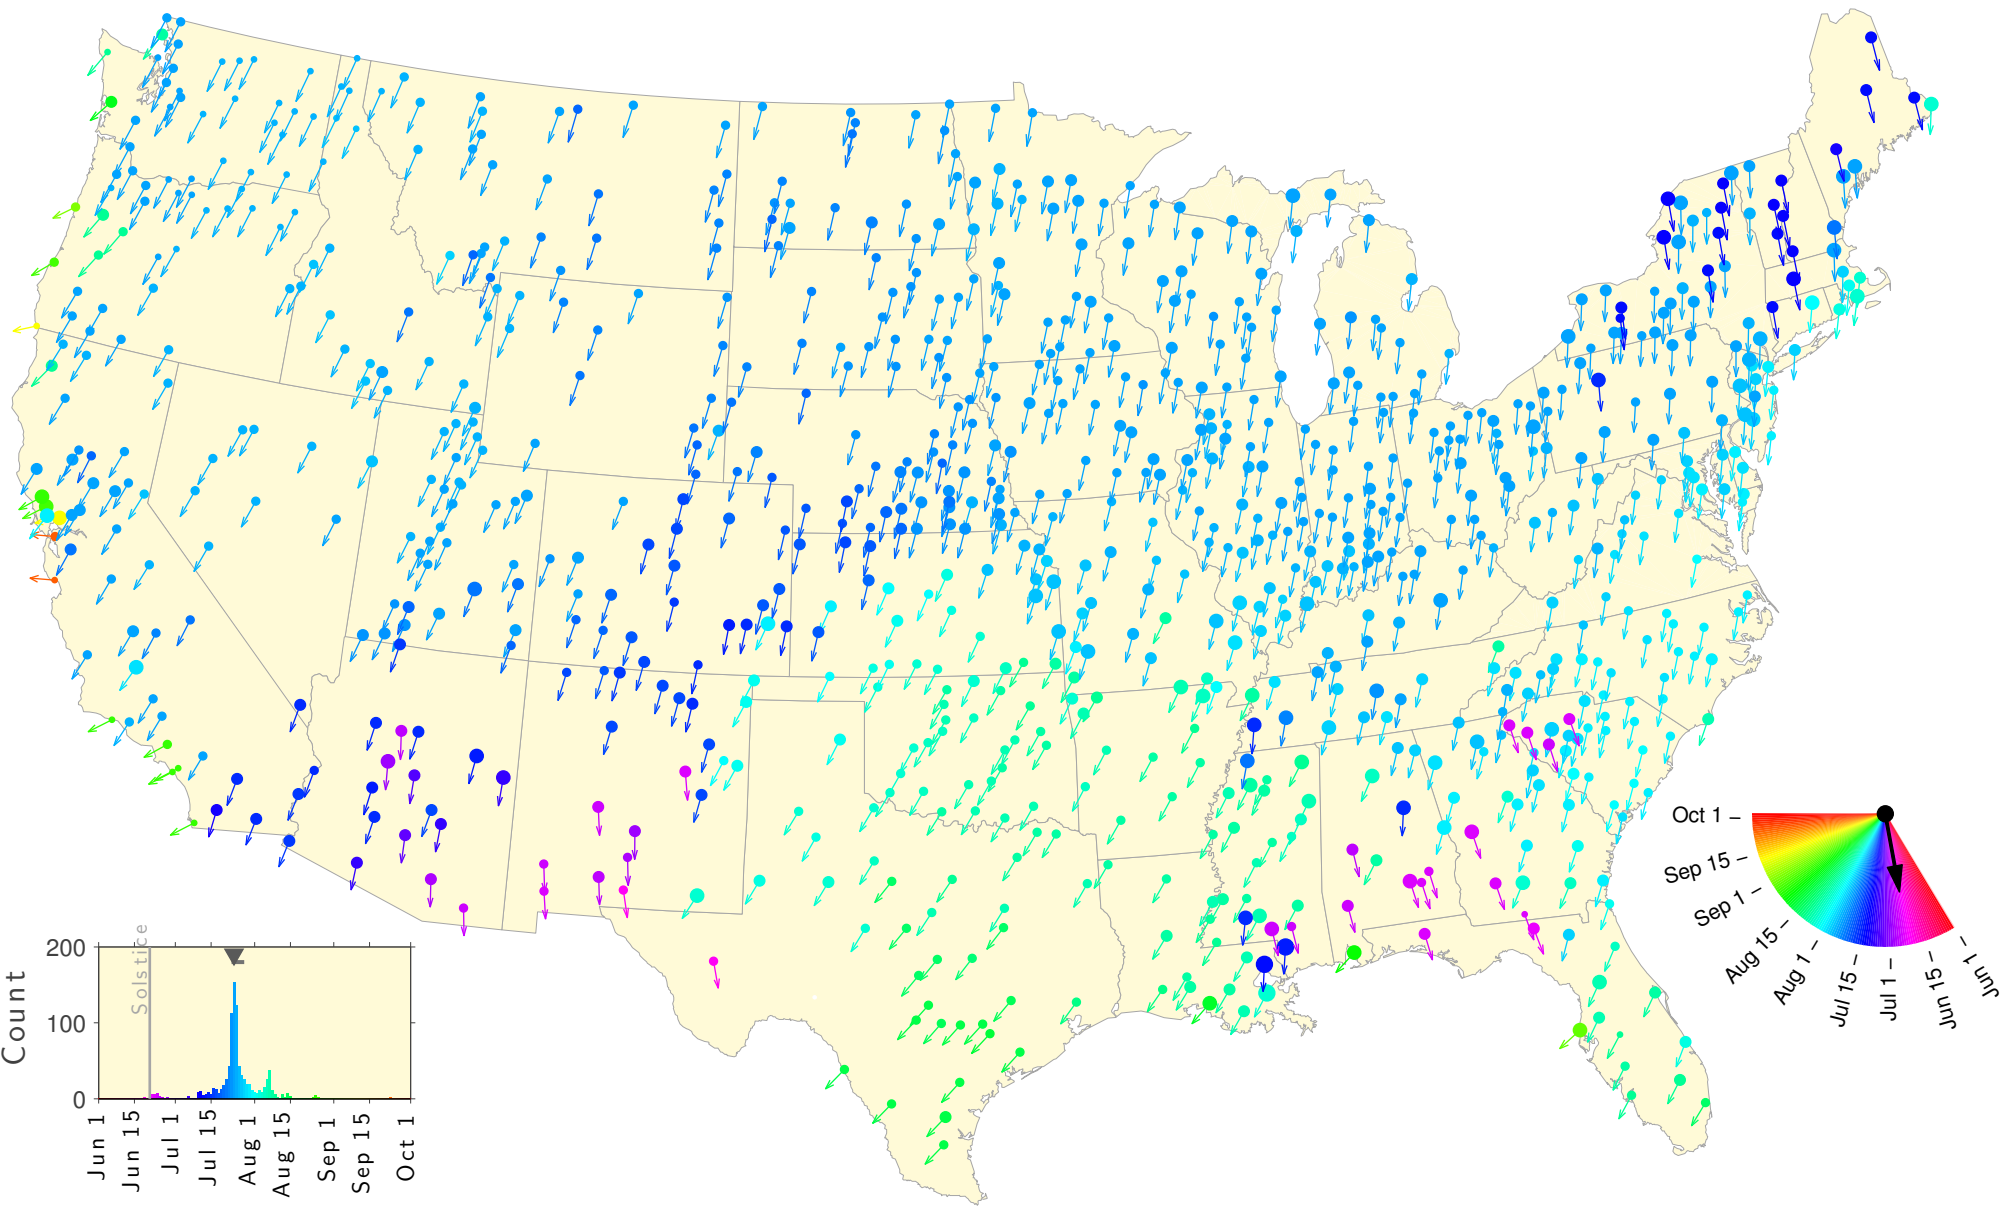

Summer Teletherm—25 year estimates: 1913 to 1937

Summer Teletherm—25 year estimates: 1914 to 1938

Summer Teletherm—25 year estimates: 1915 to 1939

Summer Teletherm—25 year estimates: 1916 to 1940

Summer Teletherm—25 year estimates: 1917 to 1941

Summer Teletherm—25 year estimates: 1918 to 1942

Summer Teletherm—25 year estimates: 1919 to 1943

Summer Teletherm—25 year estimates: 1920 to 1944

Summer Teletherm—25 year estimates: 1921 to 1945

Summer Teletherm—25 year estimates: 1922 to 1946

Summer Teletherm—25 year estimates: 1923 to 1947

Summer Teletherm—25 year estimates: 1924 to 1948

Summer Teletherm—25 year estimates: 1925 to 1949

Summer Teletherm—25 year estimates: 1926 to 1950

Summer Teletherm—25 year estimates: 1927 to 1951

Summer Teletherm—25 year estimates: 1928 to 1952

Summer Teletherm—25 year estimates: 1929 to 1953

Summer Teletherm—25 year estimates: 1930 to 1954

Summer Teletherm—25 year estimates: 1931 to 1955

Summer Teletherm—25 year estimates: 1932 to 1956