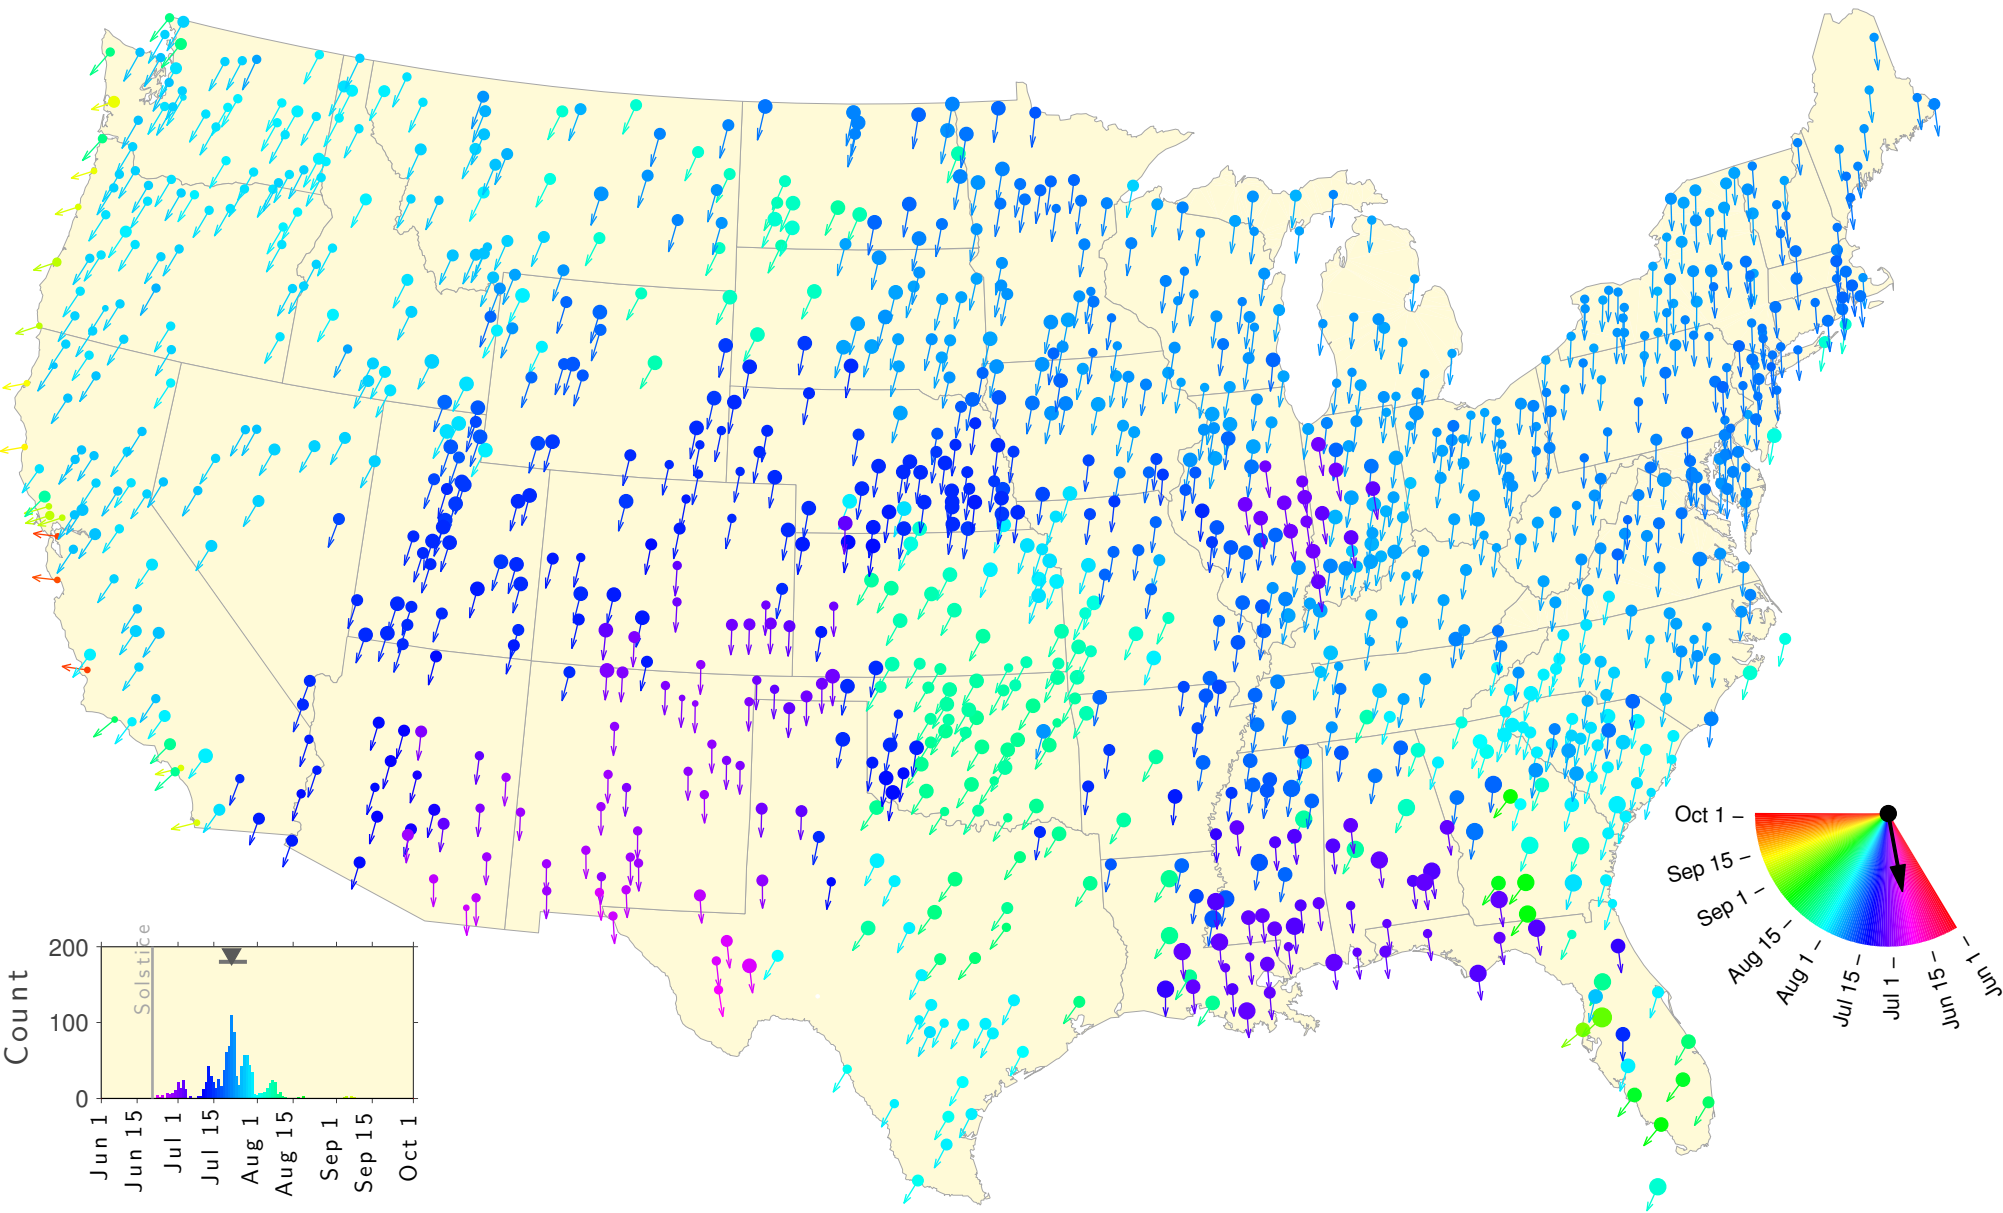

Summer Teletherm—25 year estimates: 1943 to 1967

Summer Teletherm—25 year estimates: 1944 to 1968

Summer Teletherm—25 year estimates: 1945 to 1969

Summer Teletherm—25 year estimates: 1946 to 1970

Summer Teletherm—25 year estimates: 1947 to 1971

Summer Teletherm—25 year estimates: 1948 to 1972

Summer Teletherm—25 year estimates: 1949 to 1973

Summer Teletherm—25 year estimates: 1950 to 1974

Summer Teletherm—25 year estimates: 1951 to 1975

Summer Teletherm—25 year estimates: 1952 to 1976

Summer Teletherm—25 year estimates: 1953 to 1977

Summer Teletherm—25 year estimates: 1954 to 1978

Summer Teletherm—25 year estimates: 1955 to 1979

Summer Teletherm—25 year estimates: 1956 to 1980

Summer Teletherm—25 year estimates: 1957 to 1981

Summer Teletherm—25 year estimates: 1958 to 1982

Summer Teletherm—25 year estimates: 1959 to 1983

Summer Teletherm—25 year estimates: 1960 to 1984

Summer Teletherm—25 year estimates: 1961 to 1985

Summer Teletherm—25 year estimates: 1962 to 1986