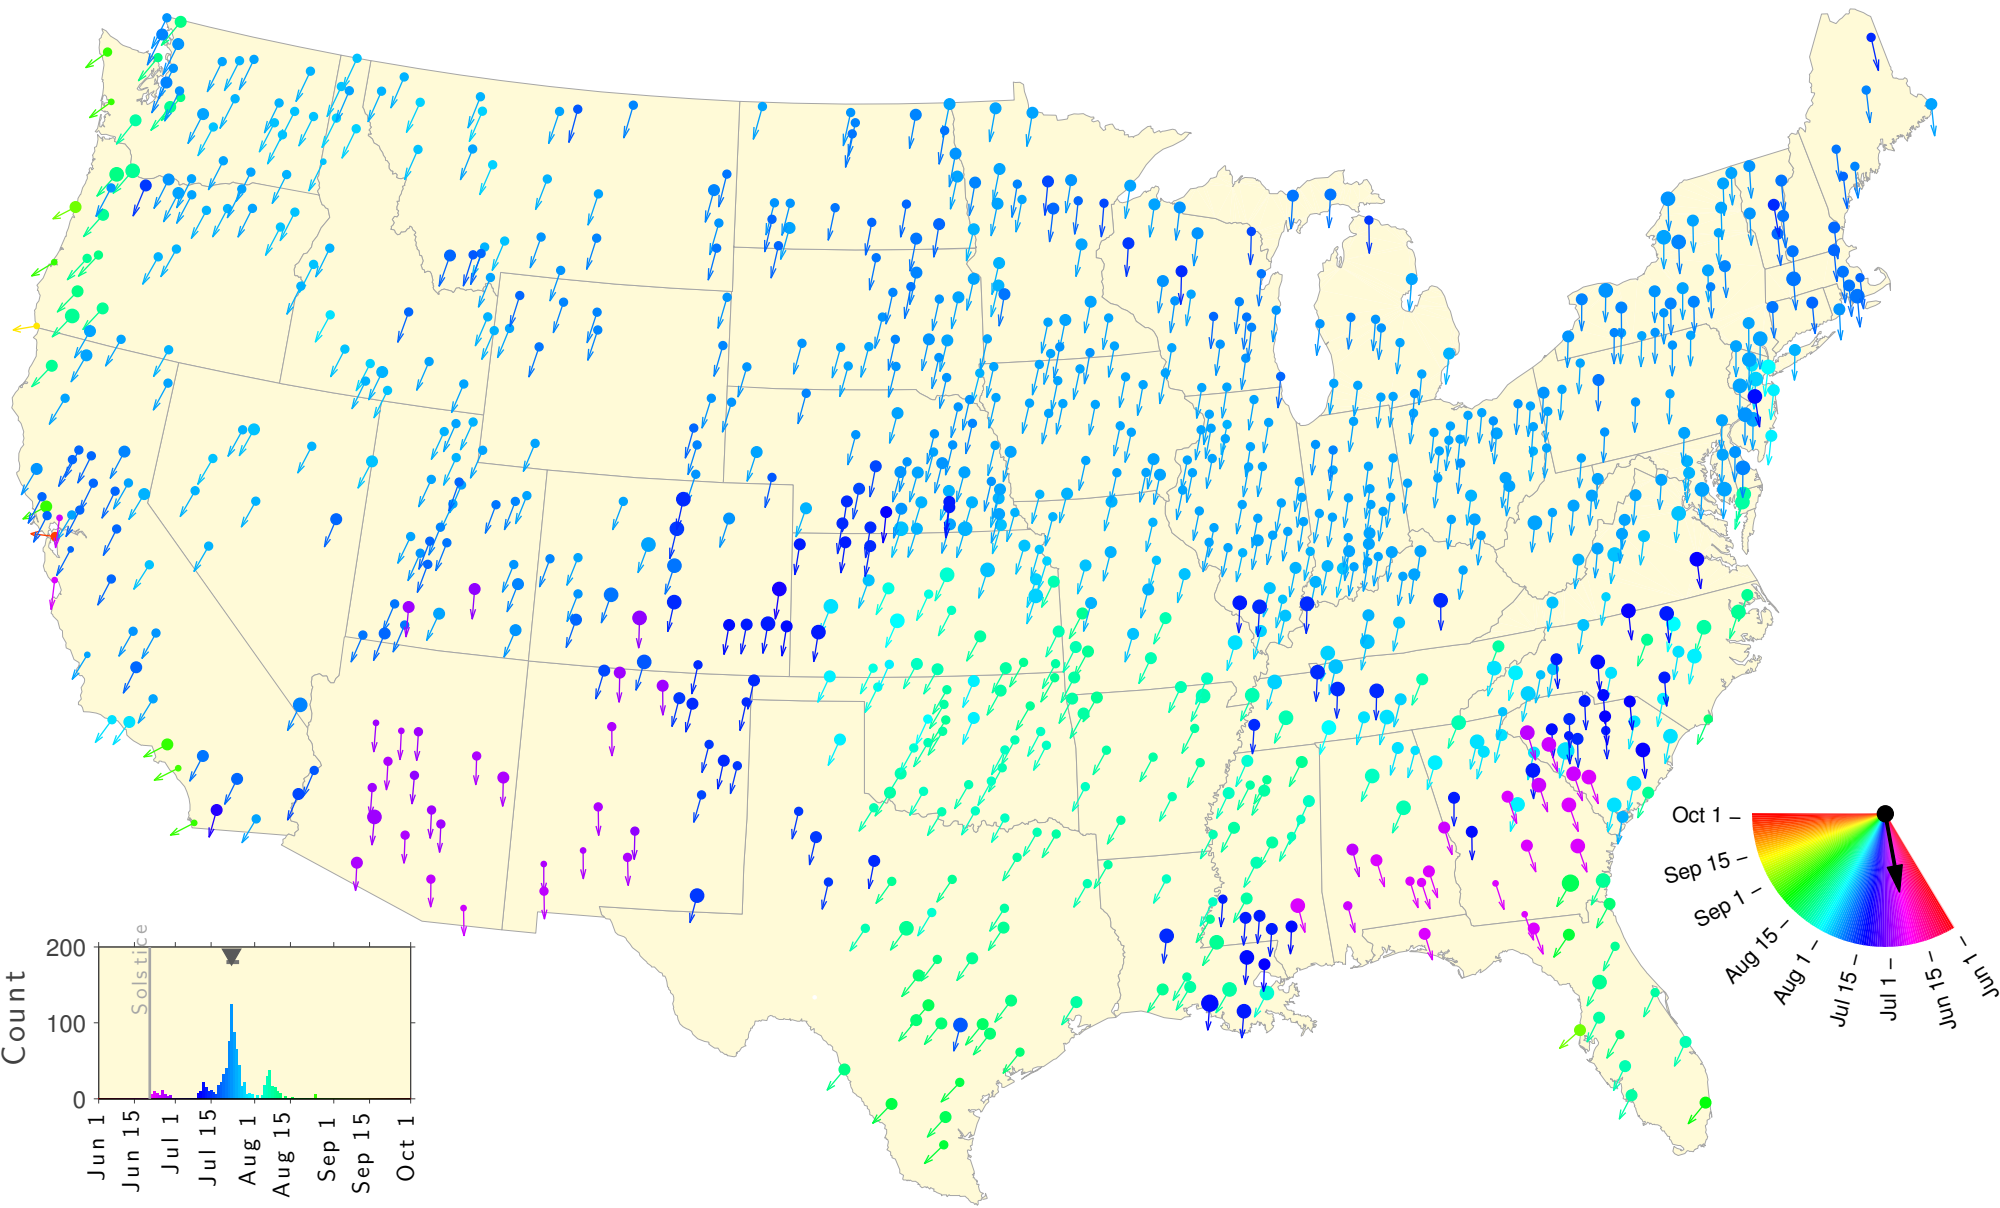

Summer Teletherm—25 year estimates: 1913 to 1937

Summer Teletherm—25 year estimates: 1914 to 1938

Summer Teletherm—25 year estimates: 1915 to 1939

Summer Teletherm—25 year estimates: 1916 to 1940

Summer Teletherm—25 year estimates: 1917 to 1941

Summer Teletherm—25 year estimates: 1918 to 1942

Summer Teletherm—25 year estimates: 1919 to 1943

Summer Teletherm—25 year estimates: 1920 to 1944

Summer Teletherm—25 year estimates: 1921 to 1945

Summer Teletherm—25 year estimates: 1922 to 1946

Summer Teletherm—25 year estimates: 1923 to 1947

Summer Teletherm—25 year estimates: 1924 to 1948

Summer Teletherm—25 year estimates: 1925 to 1949

Summer Teletherm—25 year estimates: 1926 to 1950

Summer Teletherm—25 year estimates: 1927 to 1951

Summer Teletherm—25 year estimates: 1928 to 1952

Summer Teletherm—25 year estimates: 1929 to 1953

Summer Teletherm—25 year estimates: 1930 to 1954

Summer Teletherm—25 year estimates: 1931 to 1955

Summer Teletherm—25 year estimates: 1932 to 1956