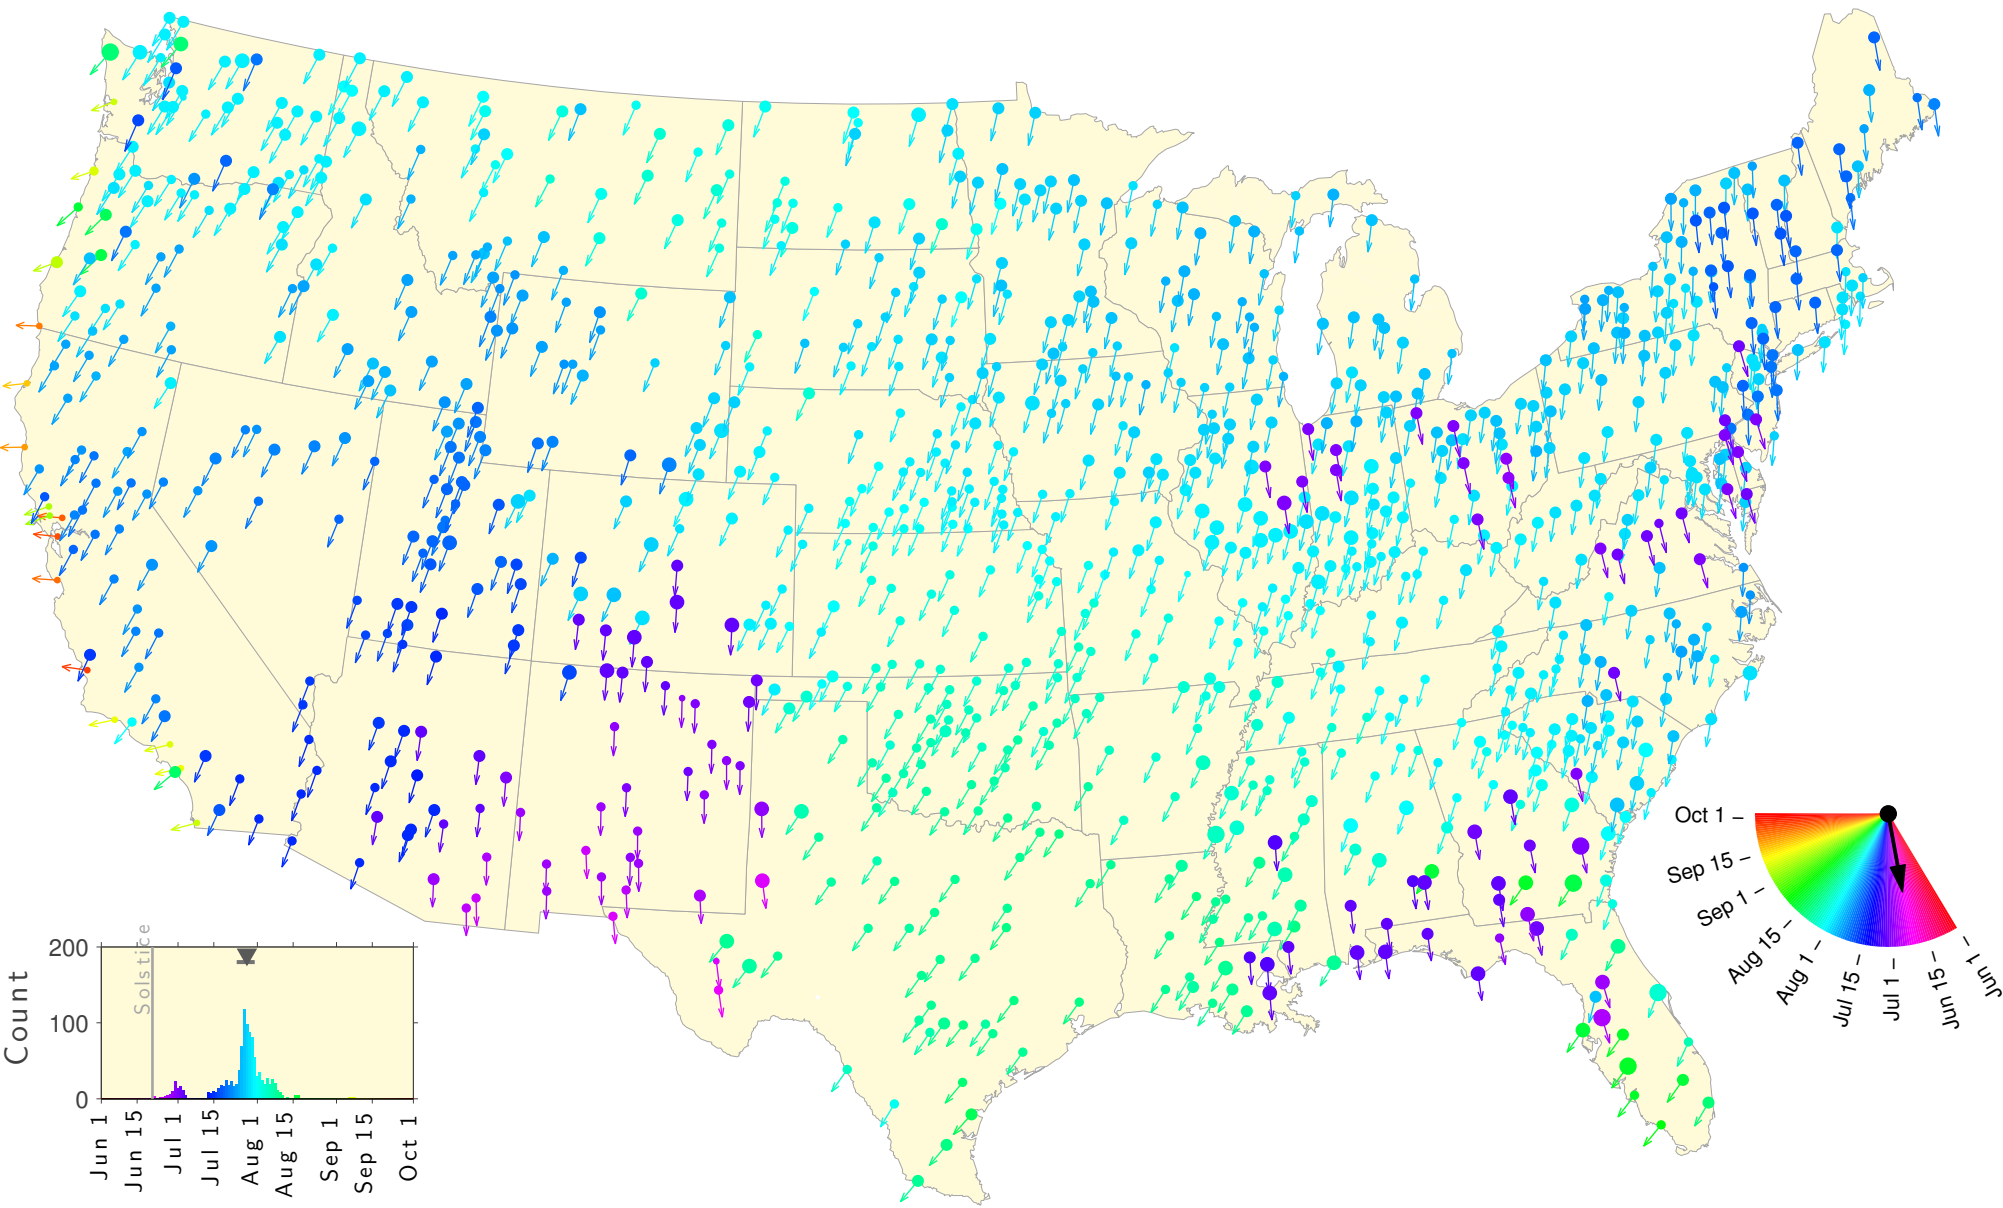

Summer Teletherm—25 year estimates: 1923 to 1947

Summer Teletherm—25 year estimates: 1924 to 1948

Summer Teletherm—25 year estimates: 1925 to 1949

Summer Teletherm—25 year estimates: 1926 to 1950

Summer Teletherm—25 year estimates: 1927 to 1951

Summer Teletherm—25 year estimates: 1938 to 1962

Summer Teletherm—25 year estimates: 1939 to 1963

Summer Teletherm—25 year estimates: 1940 to 1964

Summer Teletherm—25 year estimates: 1941 to 1965

Summer Teletherm—25 year estimates: 1942 to 1966

Summer Teletherm—25 year estimates: 1943 to 1967

Summer Teletherm—25 year estimates: 1944 to 1968

Summer Teletherm—25 year estimates: 1945 to 1969

Summer Teletherm—25 year estimates: 1946 to 1970

Summer Teletherm—25 year estimates: 1947 to 1971

Summer Teletherm—25 year estimates: 1948 to 1972

Summer Teletherm—25 year estimates: 1949 to 1973

Summer Teletherm—25 year estimates: 1950 to 1974

Summer Teletherm—25 year estimates: 1951 to 1975

Summer Teletherm—25 year estimates: 1952 to 1976