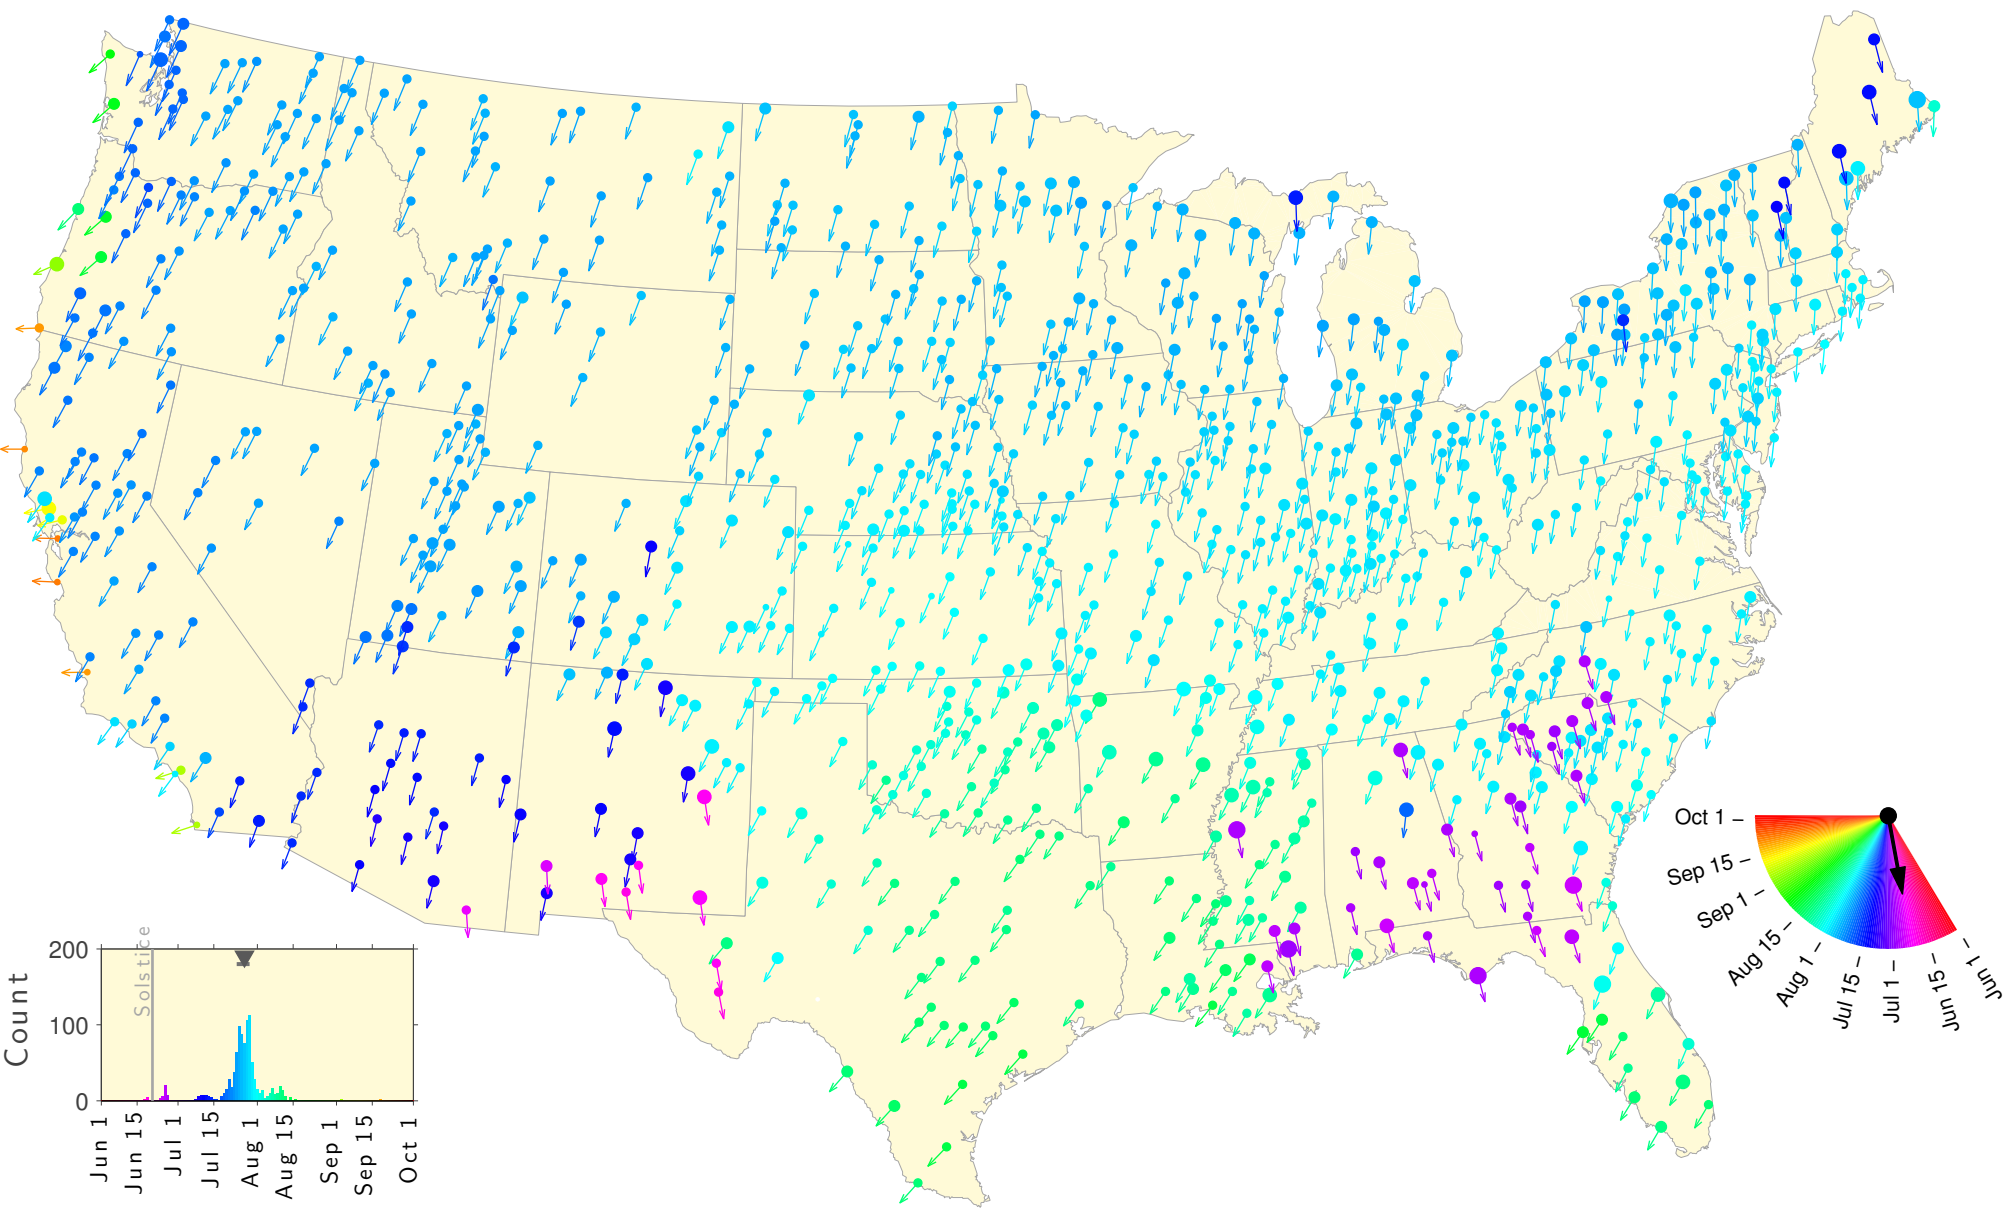

Summer Teletherm—25 year estimates: 1918 to 1942

Summer Teletherm—25 year estimates: 1919 to 1943

Summer Teletherm—25 year estimates: 1920 to 1944

Summer Teletherm—25 year estimates: 1921 to 1945

Summer Teletherm—25 year estimates: 1922 to 1946

Summer Teletherm—25 year estimates: 1923 to 1947

Summer Teletherm—25 year estimates: 1924 to 1948

Summer Teletherm—25 year estimates: 1925 to 1949

Summer Teletherm—25 year estimates: 1926 to 1950

Summer Teletherm—25 year estimates: 1927 to 1951

Summer Teletherm—25 year estimates: 1928 to 1952

Summer Teletherm—25 year estimates: 1929 to 1953

Summer Teletherm—25 year estimates: 1930 to 1954

Summer Teletherm—25 year estimates: 1931 to 1955

Summer Teletherm—25 year estimates: 1932 to 1956

Summer Teletherm—25 year estimates: 1933 to 1957

Summer Teletherm—25 year estimates: 1934 to 1958

Summer Teletherm—25 year estimates: 1935 to 1959

Summer Teletherm—25 year estimates: 1936 to 1960

Summer Teletherm—25 year estimates: 1937 to 1961