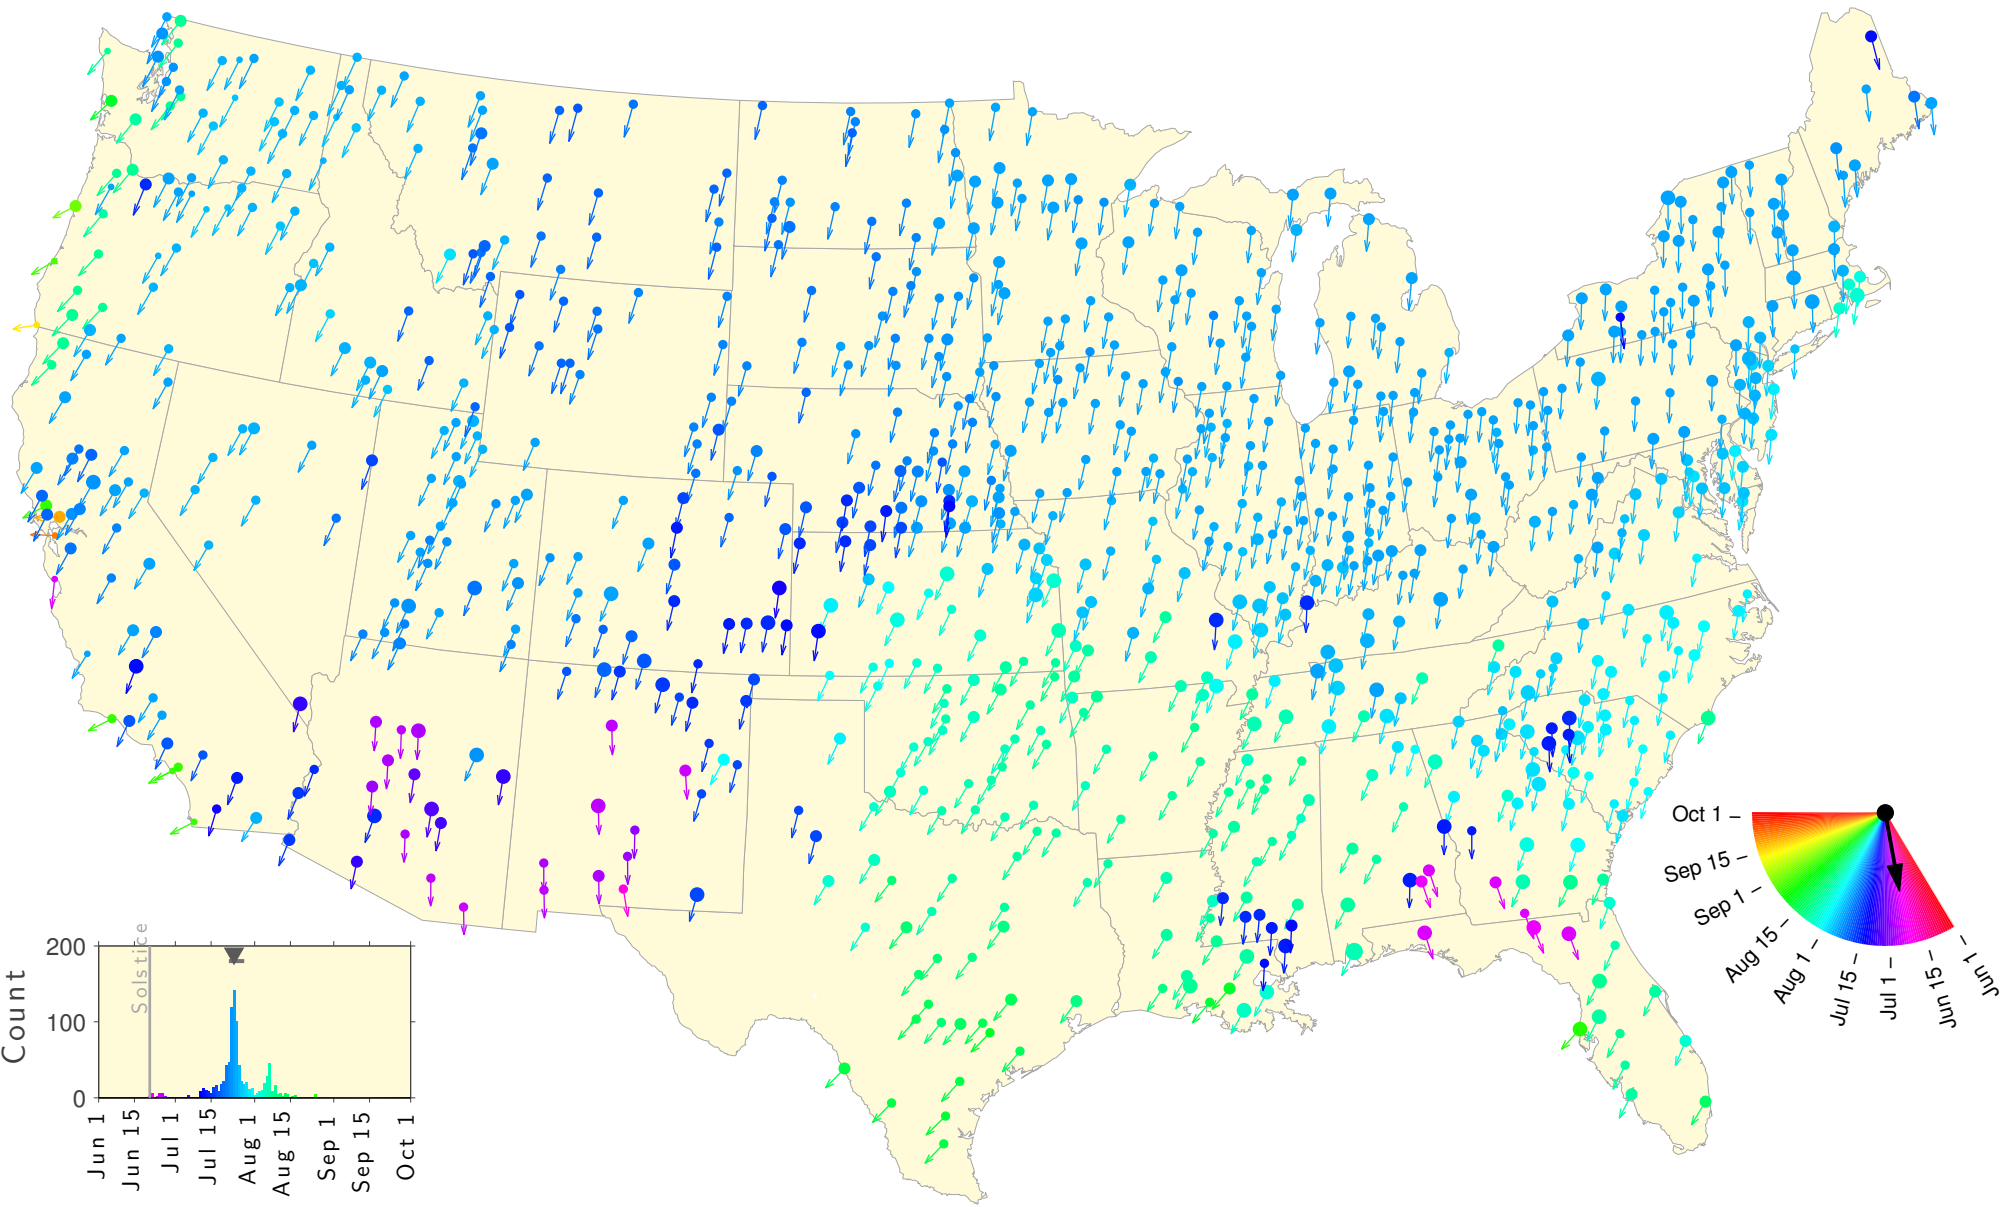

Summer Teletherm—25 year estimates: 1913 to 1937

Summer Teletherm—25 year estimates: 1914 to 1938

Summer Teletherm—25 year estimates: 1915 to 1939

Summer Teletherm—25 year estimates: 1916 to 1940

Summer Teletherm—25 year estimates: 1917 to 1941

Summer Teletherm—25 year estimates: 1918 to 1942

Summer Teletherm—25 year estimates: 1919 to 1943

Summer Teletherm—25 year estimates: 1920 to 1944

Summer Teletherm—25 year estimates: 1921 to 1945

Summer Teletherm—25 year estimates: 1922 to 1946

Summer Teletherm—25 year estimates: 1923 to 1947

Summer Teletherm—25 year estimates: 1924 to 1948

Summer Teletherm—25 year estimates: 1925 to 1949

Summer Teletherm—25 year estimates: 1926 to 1950

Summer Teletherm—25 year estimates: 1927 to 1951

Summer Teletherm—25 year estimates: 1928 to 1952

Summer Teletherm—25 year estimates: 1929 to 1953

Summer Teletherm—25 year estimates: 1930 to 1954

Summer Teletherm—25 year estimates: 1931 to 1955

Summer Teletherm—25 year estimates: 1932 to 1956