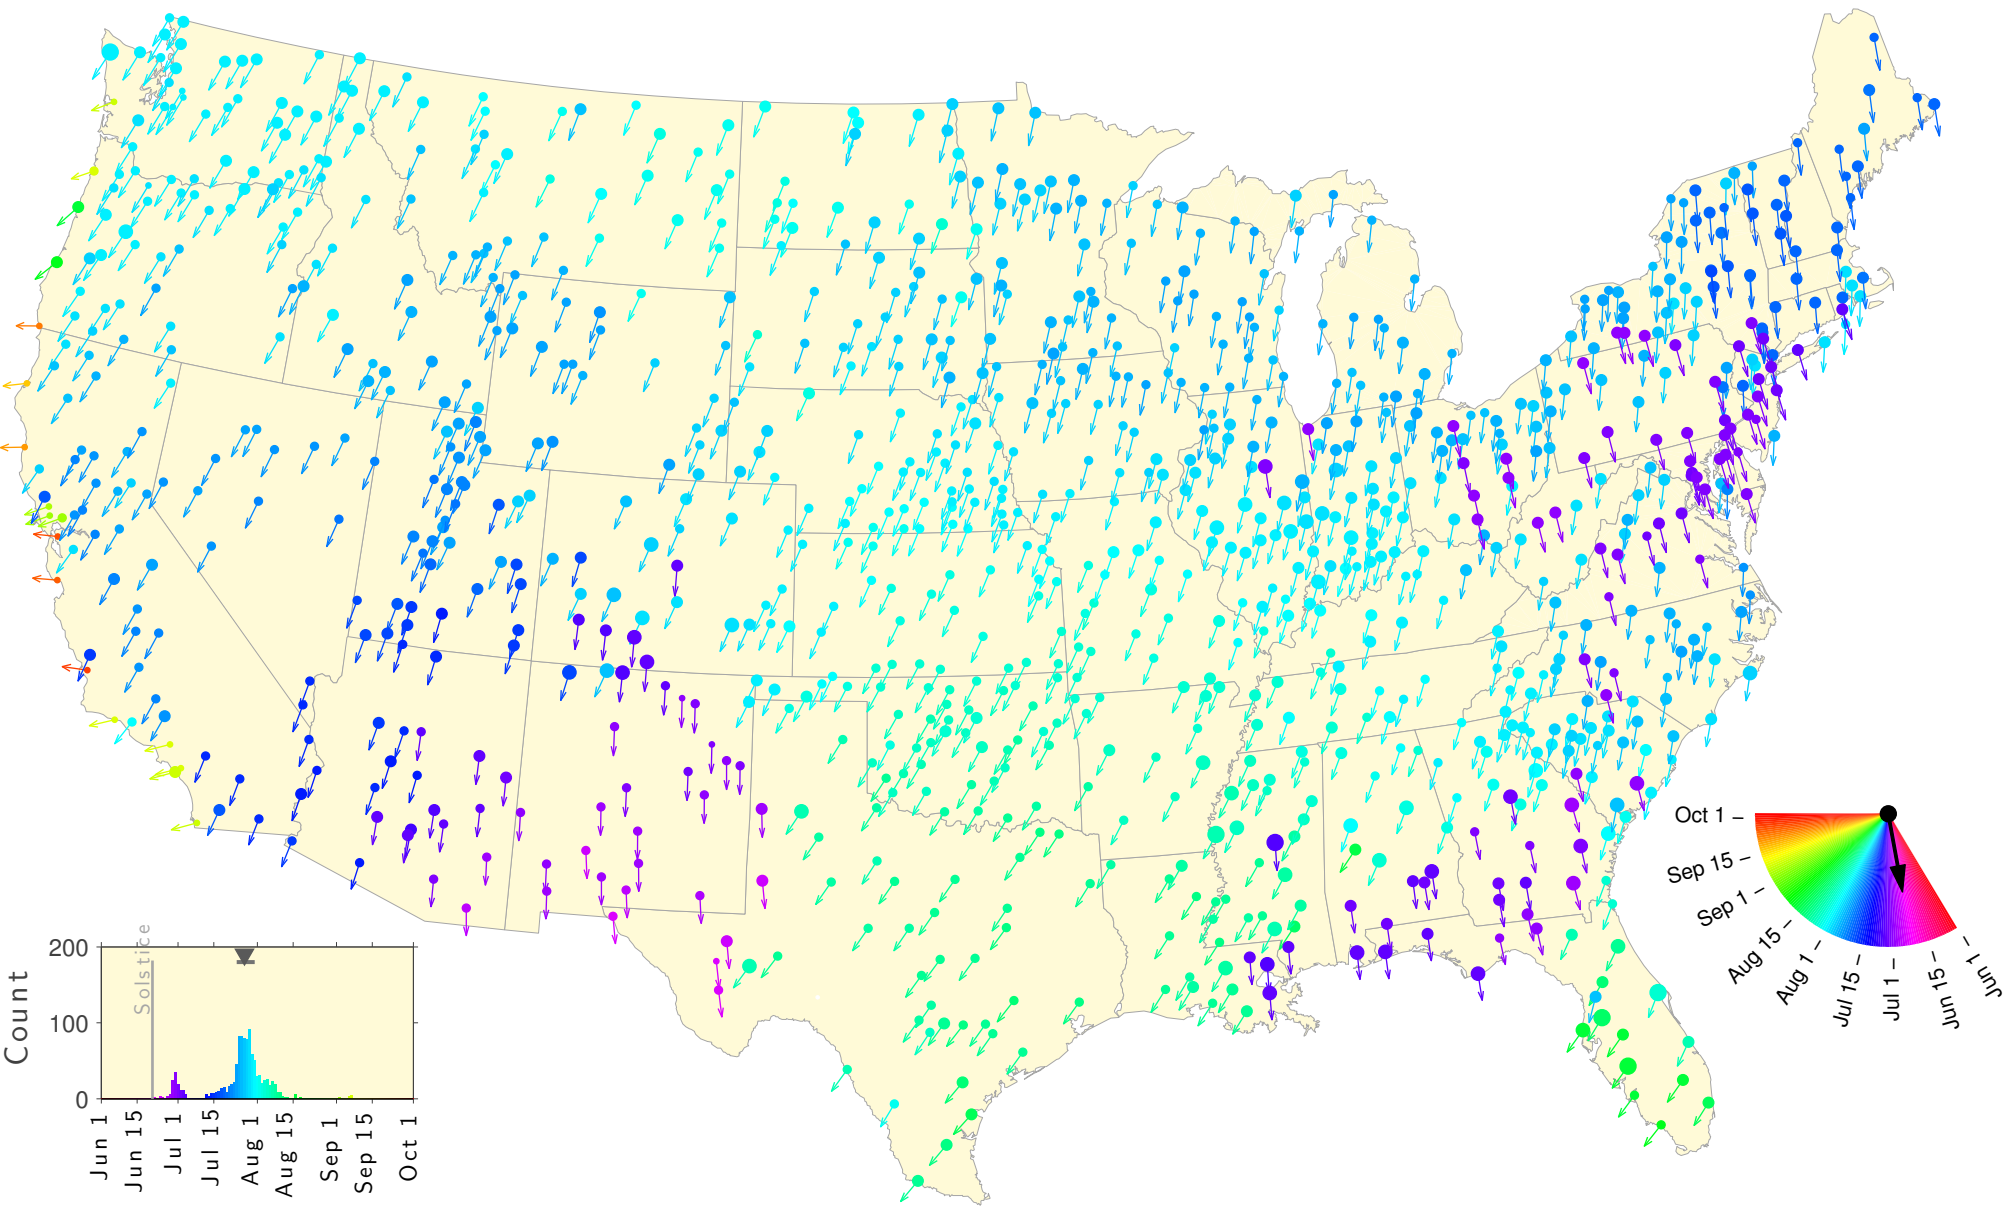

Summer Teletherm—25 year estimates: 1923 to 1947

Summer Teletherm—25 year estimates: 1924 to 1948

Summer Teletherm—25 year estimates: 1925 to 1949

Summer Teletherm—25 year estimates: 1926 to 1950

Summer Teletherm—25 year estimates: 1927 to 1951

Summer Teletherm—25 year estimates: 1933 to 1957

Summer Teletherm—25 year estimates: 1934 to 1958

Summer Teletherm—25 year estimates: 1935 to 1959

Summer Teletherm—25 year estimates: 1936 to 1960

Summer Teletherm—25 year estimates: 1937 to 1961

Summer Teletherm—25 year estimates: 1938 to 1962

Summer Teletherm—25 year estimates: 1939 to 1963

Summer Teletherm—25 year estimates: 1940 to 1964

Summer Teletherm—25 year estimates: 1941 to 1965

Summer Teletherm—25 year estimates: 1942 to 1966

Summer Teletherm—25 year estimates: 1943 to 1967

Summer Teletherm—25 year estimates: 1944 to 1968

Summer Teletherm—25 year estimates: 1945 to 1969

Summer Teletherm—25 year estimates: 1946 to 1970

Summer Teletherm—25 year estimates: 1947 to 1971