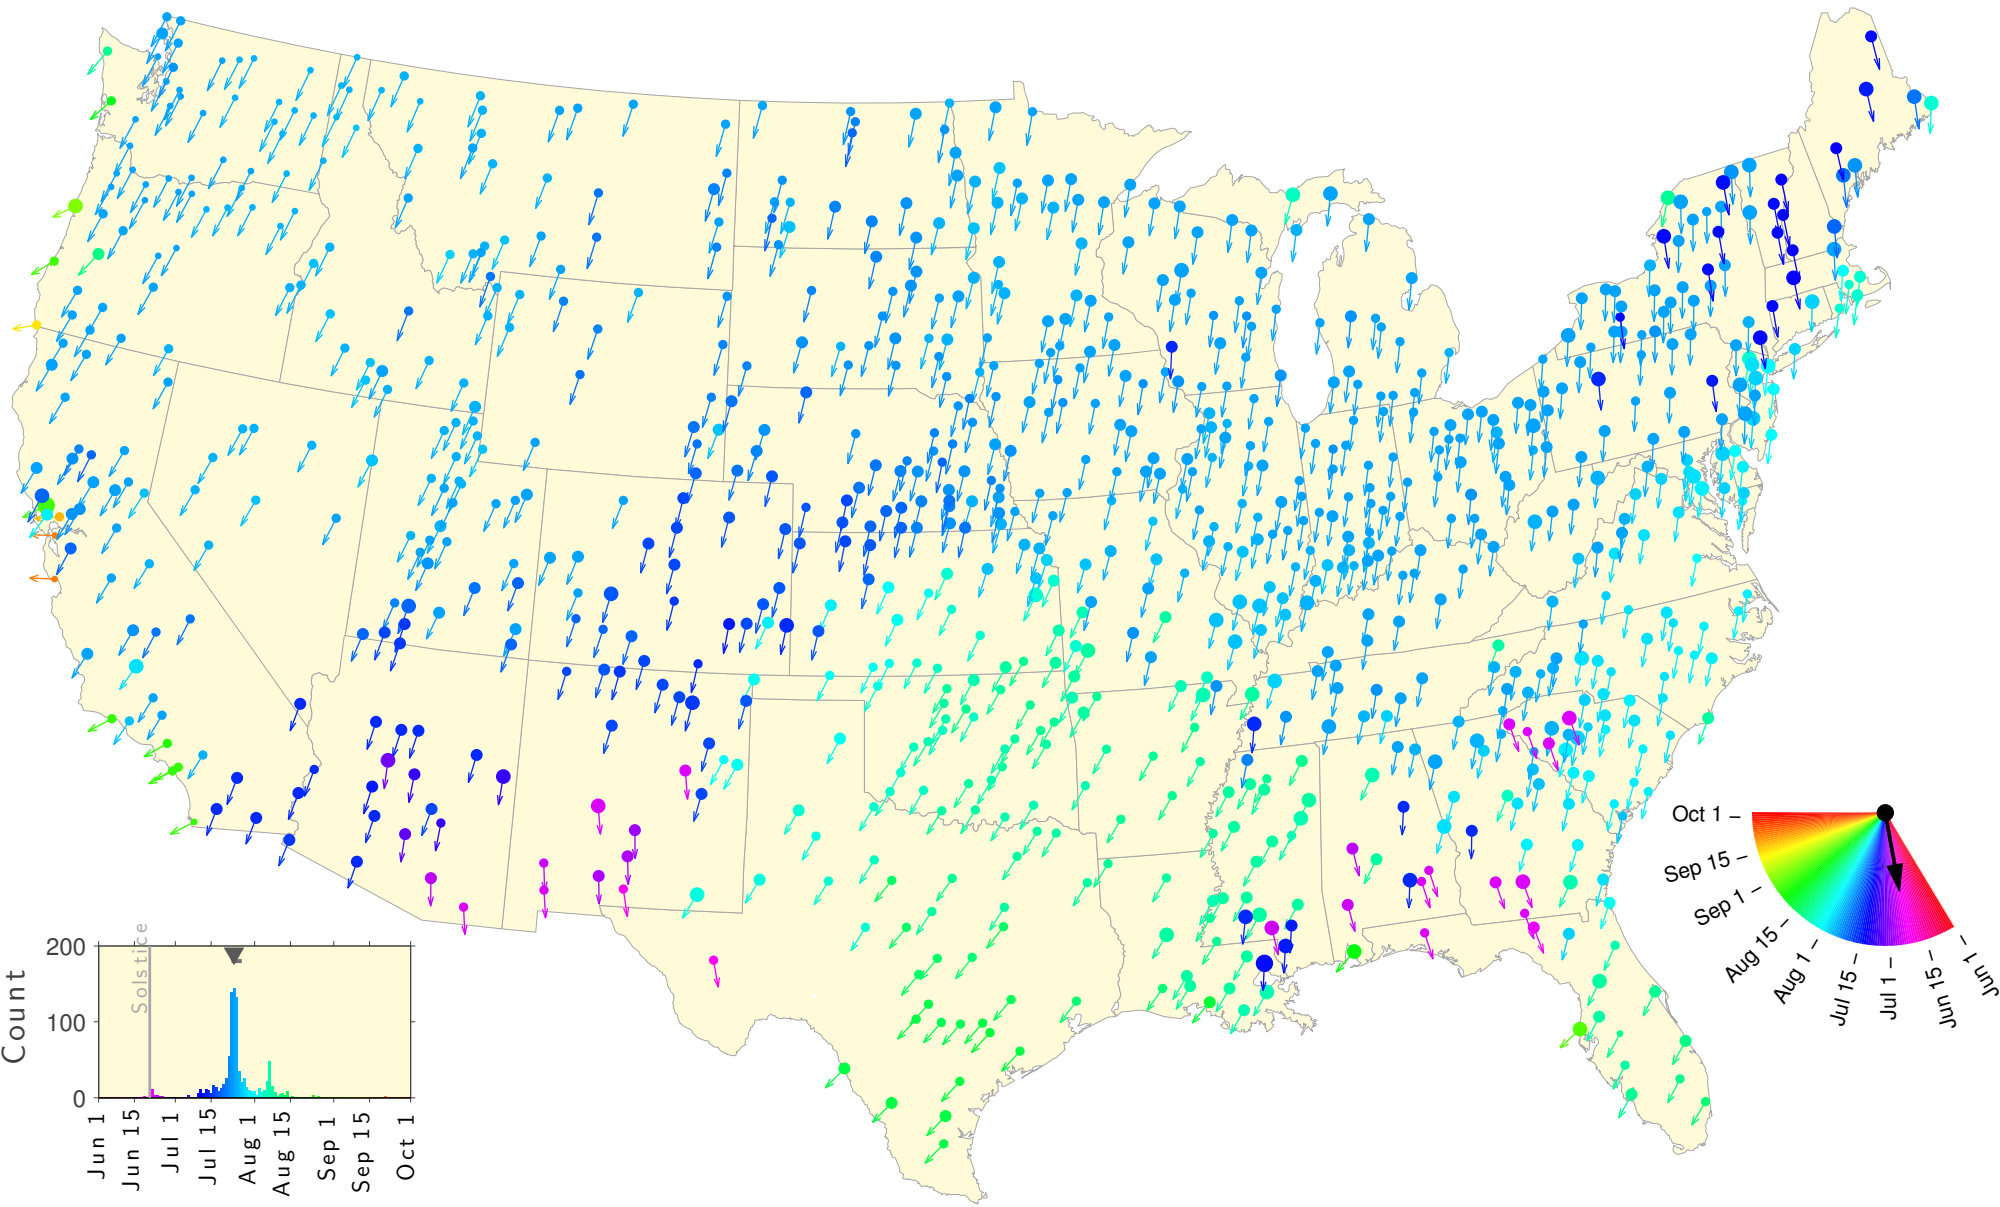

Summer Teletherm—25 year estimates: 1913 to 1937

Summer Teletherm—25 year estimates: 1914 to 1938

Summer Teletherm—25 year estimates: 1915 to 1939

Summer Teletherm—25 year estimates: 1916 to 1940

Summer Teletherm—25 year estimates: 1917 to 1941

Summer Teletherm—25 year estimates: 1918 to 1942

Summer Teletherm—25 year estimates: 1919 to 1943

Summer Teletherm—25 year estimates: 1920 to 1944

Summer Teletherm—25 year estimates: 1921 to 1945

Summer Teletherm—25 year estimates: 1922 to 1946

Summer Teletherm—25 year estimates: 1923 to 1947

Summer Teletherm—25 year estimates: 1924 to 1948

Summer Teletherm—25 year estimates: 1925 to 1949

Summer Teletherm—25 year estimates: 1926 to 1950

Summer Teletherm—25 year estimates: 1927 to 1951

Summer Teletherm—25 year estimates: 1928 to 1952

Summer Teletherm—25 year estimates: 1929 to 1953

Summer Teletherm—25 year estimates: 1930 to 1954

Summer Teletherm—25 year estimates: 1931 to 1955

Summer Teletherm—25 year estimates: 1932 to 1956