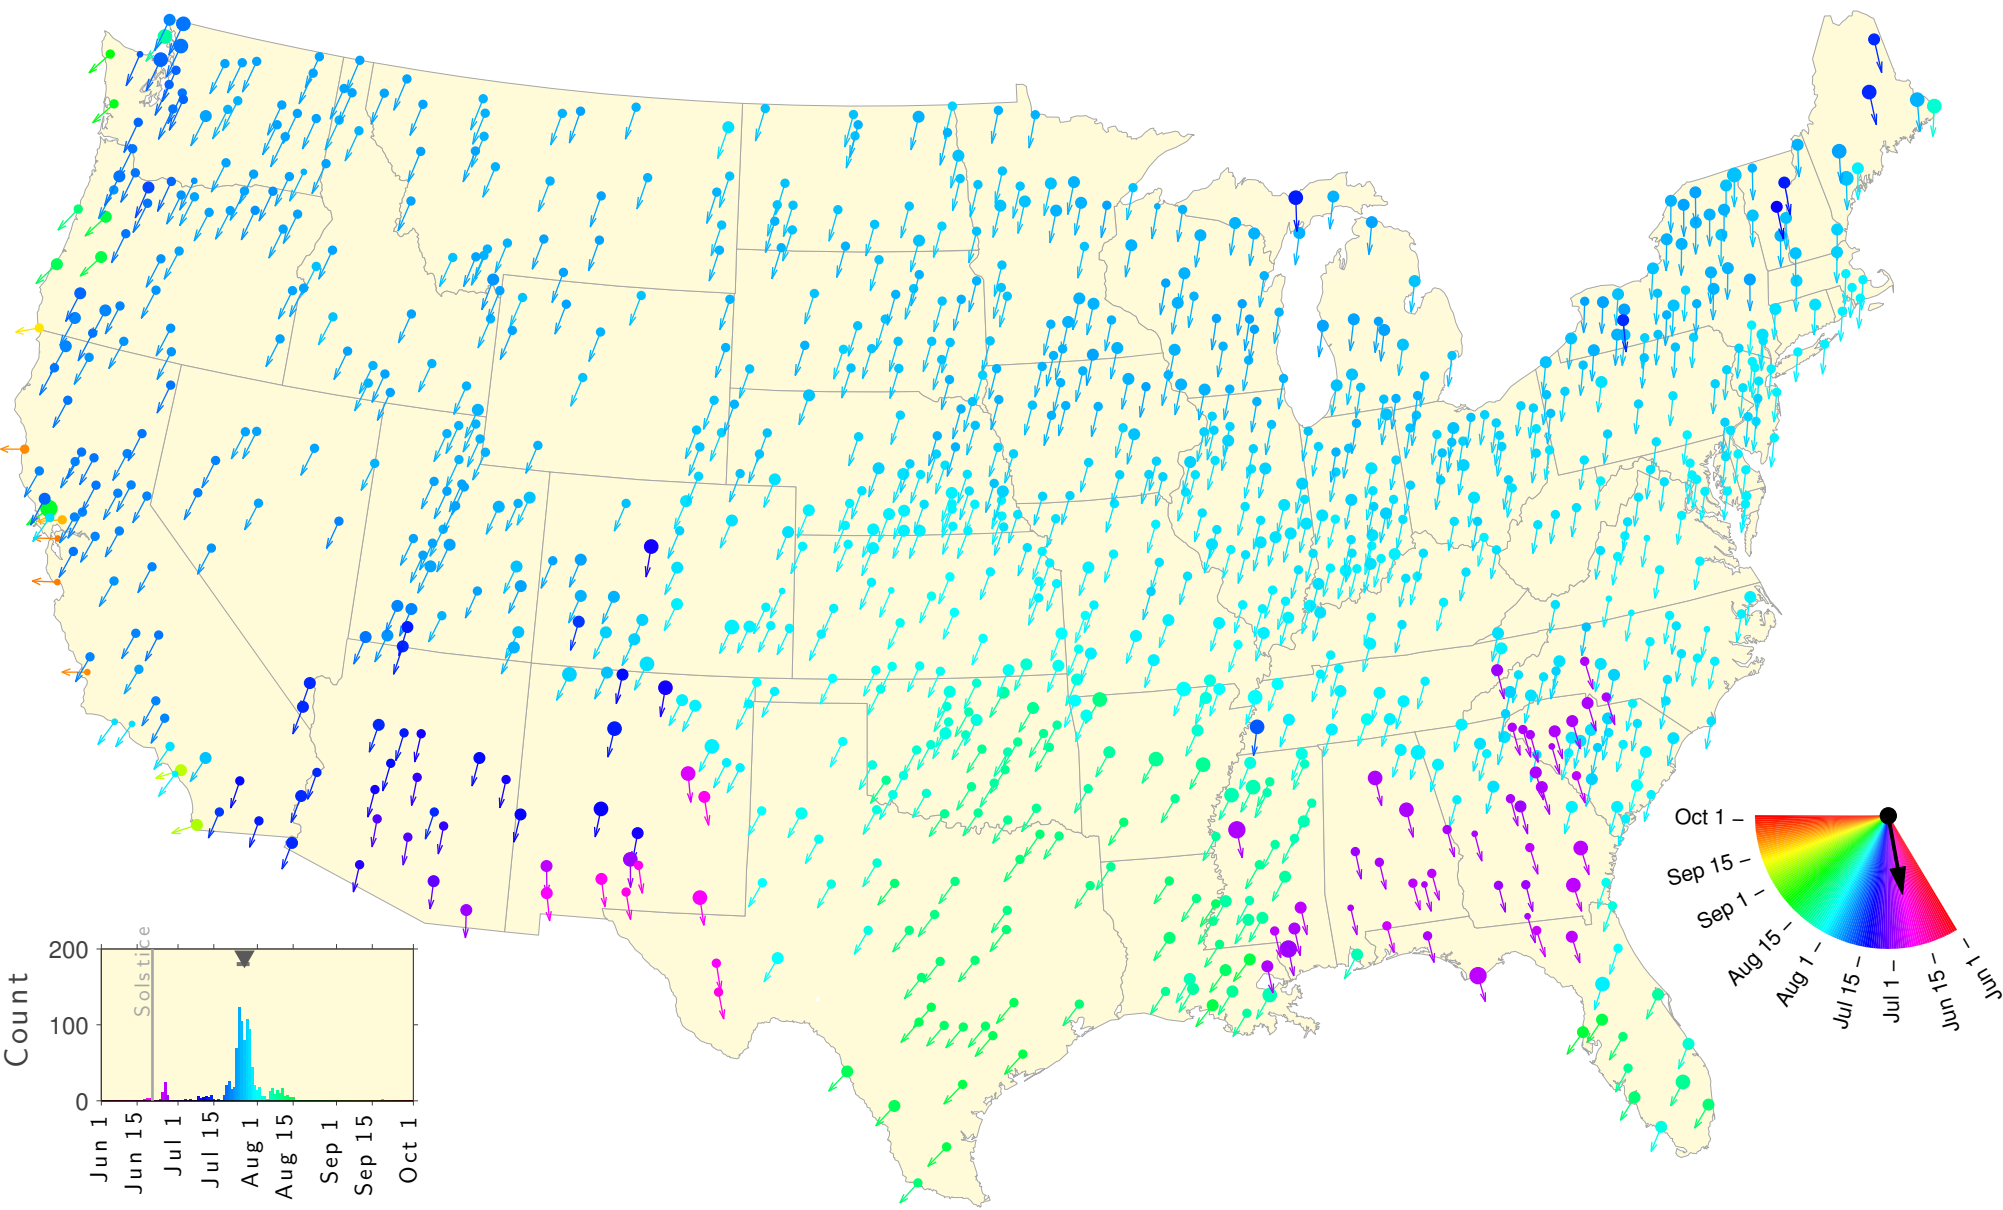

Summer Teletherm—25 year estimates: 1913 to 1937

Summer Teletherm—25 year estimates: 1914 to 1938

Summer Teletherm—25 year estimates: 1915 to 1939

Summer Teletherm—25 year estimates: 1916 to 1940

Summer Teletherm—25 year estimates: 1917 to 1941

Summer Teletherm—25 year estimates: 1918 to 1942

Summer Teletherm—25 year estimates: 1919 to 1943

Summer Teletherm—25 year estimates: 1920 to 1944

Summer Teletherm—25 year estimates: 1921 to 1945

Summer Teletherm—25 year estimates: 1922 to 1946

Summer Teletherm—25 year estimates: 1923 to 1947

Summer Teletherm—25 year estimates: 1924 to 1948

Summer Teletherm—25 year estimates: 1925 to 1949

Summer Teletherm—25 year estimates: 1926 to 1950

Summer Teletherm—25 year estimates: 1927 to 1951

Summer Teletherm—25 year estimates: 1928 to 1952

Summer Teletherm—25 year estimates: 1929 to 1953

Summer Teletherm—25 year estimates: 1930 to 1954

Summer Teletherm—25 year estimates: 1931 to 1955

Summer Teletherm—25 year estimates: 1932 to 1956