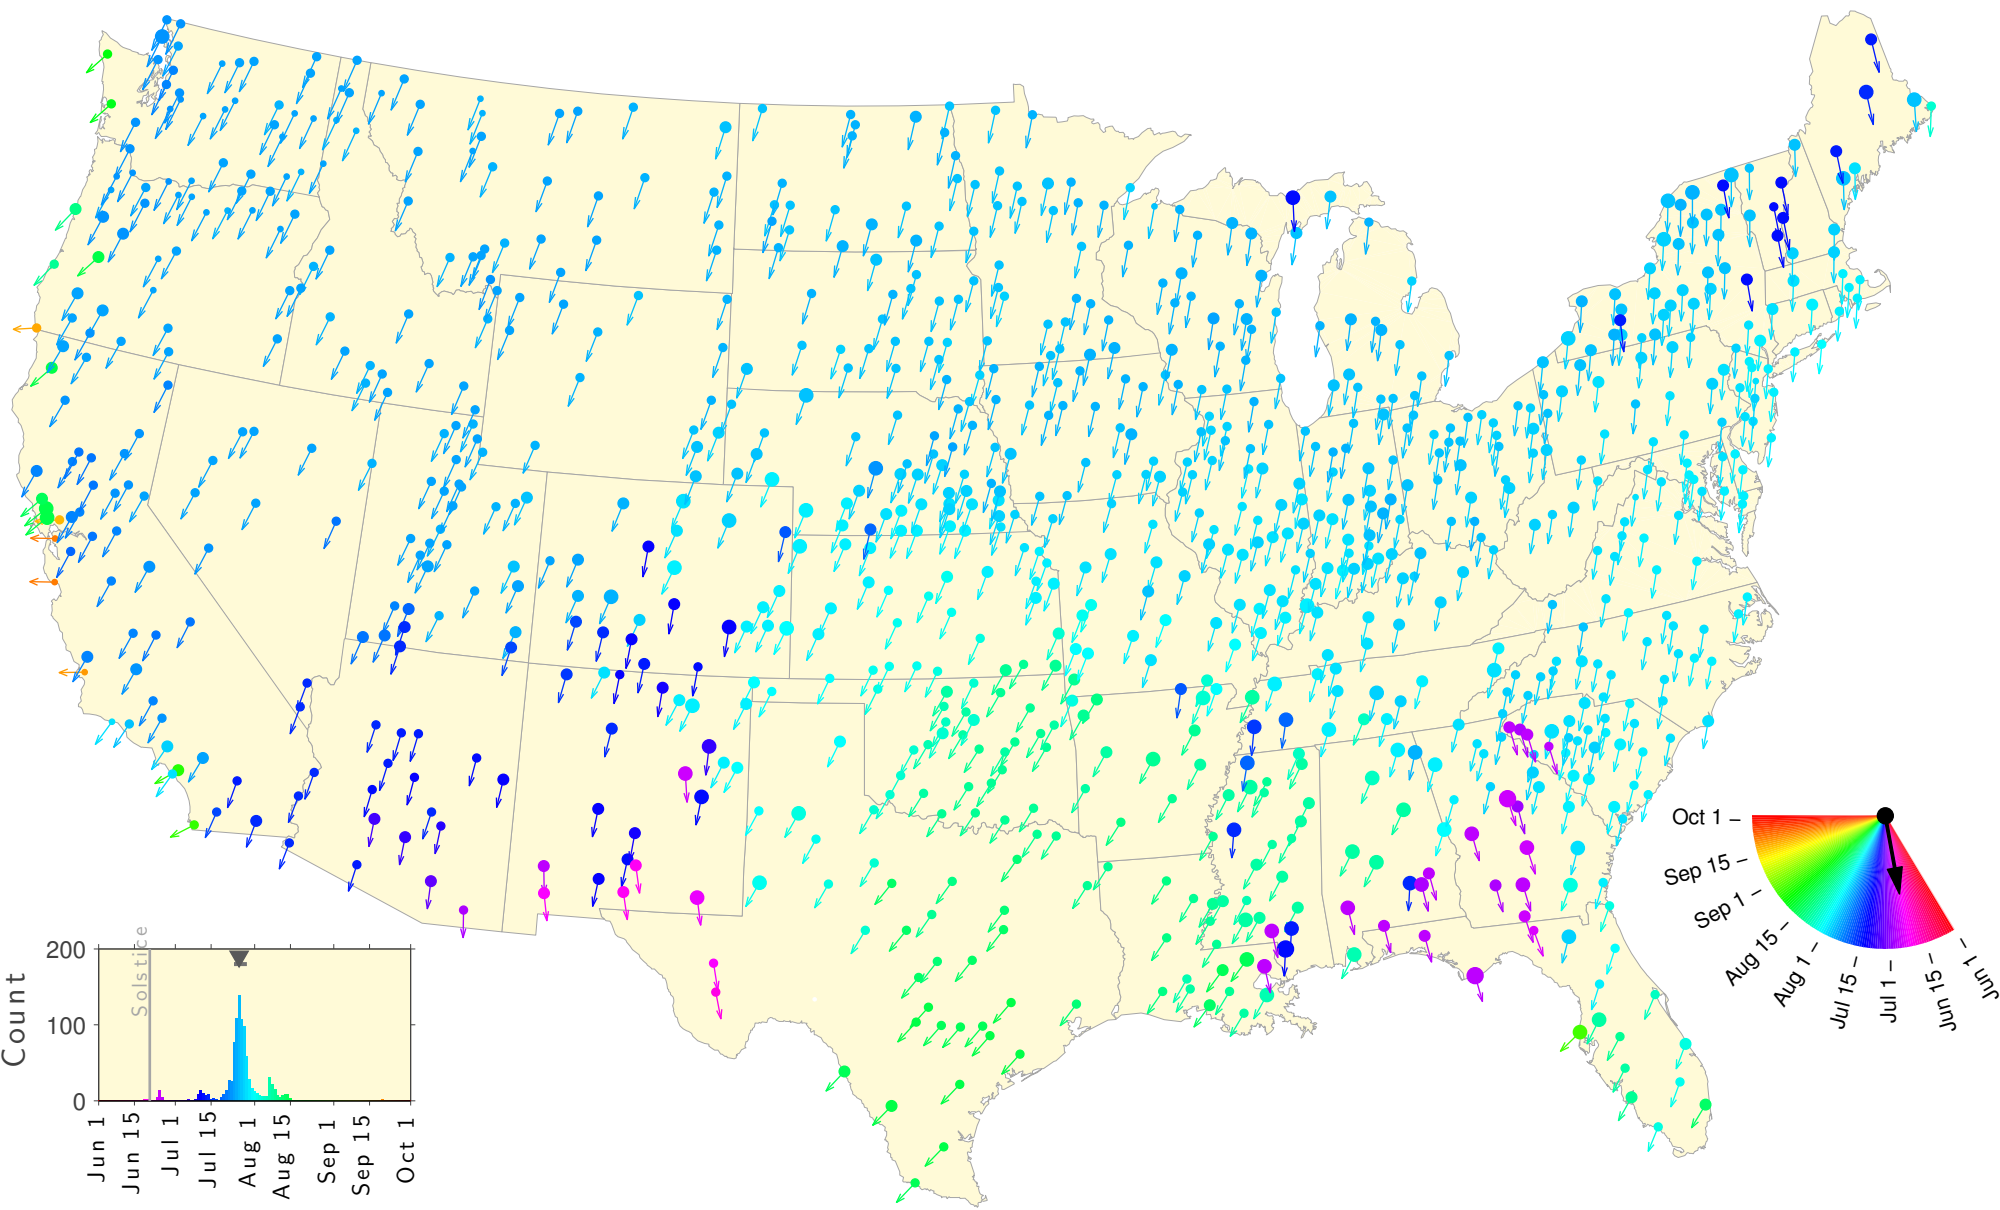

Summer Teletherm—25 year estimates: 1913 to 1937

Summer Teletherm—25 year estimates: 1914 to 1938

Summer Teletherm—25 year estimates: 1915 to 1939

Summer Teletherm—25 year estimates: 1916 to 1940

Summer Teletherm—25 year estimates: 1917 to 1941

Summer Teletherm—25 year estimates: 1918 to 1942

Summer Teletherm—25 year estimates: 1919 to 1943

Summer Teletherm—25 year estimates: 1920 to 1944

Summer Teletherm—25 year estimates: 1921 to 1945

Summer Teletherm—25 year estimates: 1922 to 1946

Summer Teletherm—25 year estimates: 1923 to 1947

Summer Teletherm—25 year estimates: 1924 to 1948

Summer Teletherm—25 year estimates: 1925 to 1949

Summer Teletherm—25 year estimates: 1926 to 1950

Summer Teletherm—25 year estimates: 1927 to 1951

Summer Teletherm—25 year estimates: 1928 to 1952

Summer Teletherm—25 year estimates: 1929 to 1953

Summer Teletherm—25 year estimates: 1930 to 1954

Summer Teletherm—25 year estimates: 1931 to 1955

Summer Teletherm—25 year estimates: 1932 to 1956