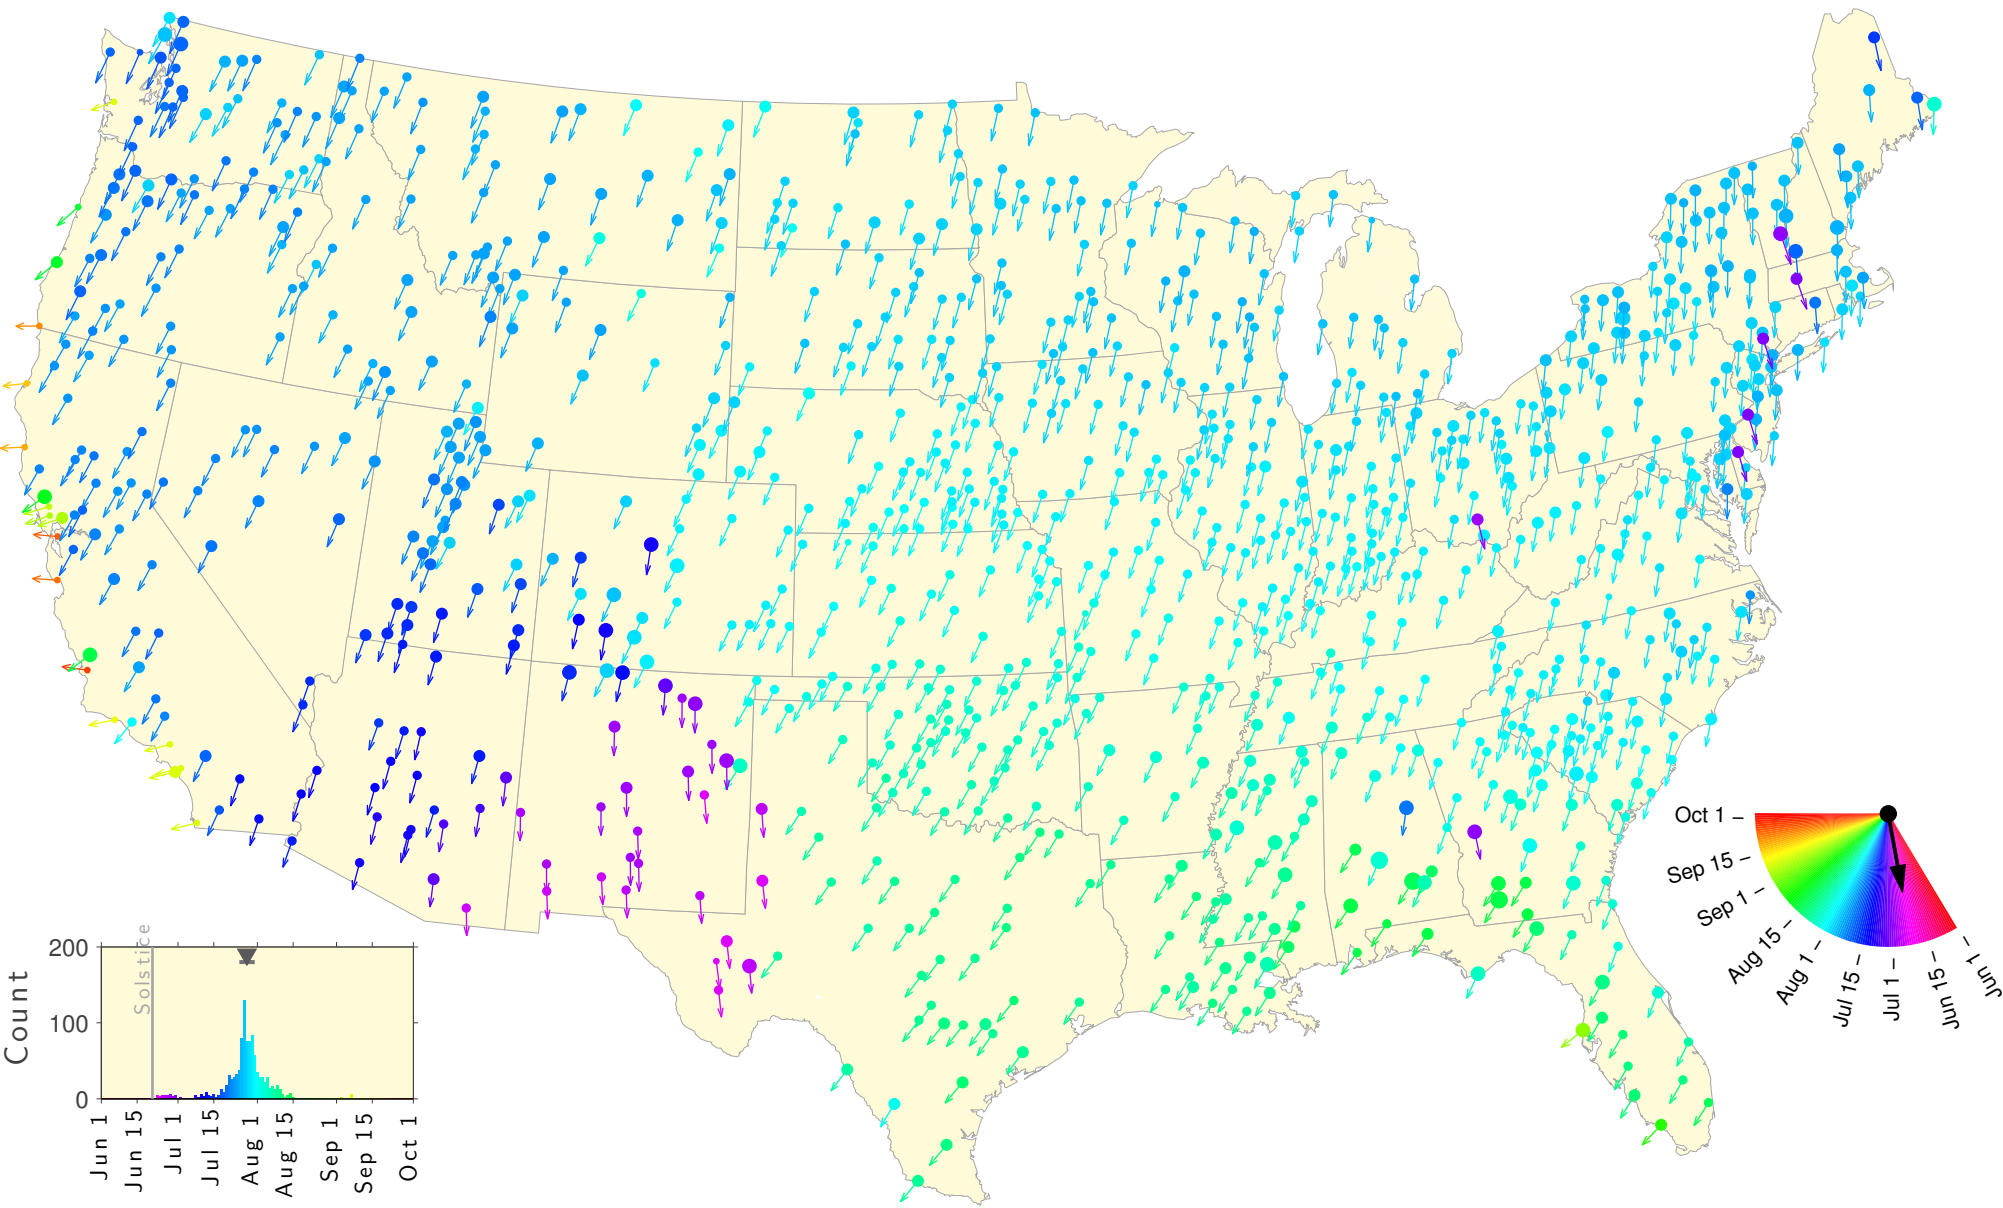

Summer Teletherm—25 year estimates: 1923 to 1947

Summer Teletherm—25 year estimates: 1924 to 1948

Summer Teletherm—25 year estimates: 1925 to 1949

Summer Teletherm—25 year estimates: 1926 to 1950

Summer Teletherm—25 year estimates: 1927 to 1951

Summer Teletherm—25 year estimates: 1933 to 1957

Summer Teletherm—25 year estimates: 1934 to 1958

Summer Teletherm—25 year estimates: 1935 to 1959

Summer Teletherm—25 year estimates: 1936 to 1960

Summer Teletherm—25 year estimates: 1937 to 1961

Summer Teletherm—25 year estimates: 1938 to 1962

Summer Teletherm—25 year estimates: 1939 to 1963

Summer Teletherm—25 year estimates: 1940 to 1964

Summer Teletherm—25 year estimates: 1941 to 1965

Summer Teletherm—25 year estimates: 1942 to 1966

Summer Teletherm—25 year estimates: 1943 to 1967

Summer Teletherm—25 year estimates: 1944 to 1968

Summer Teletherm—25 year estimates: 1945 to 1969

Summer Teletherm—25 year estimates: 1946 to 1970

Summer Teletherm—25 year estimates: 1947 to 1971