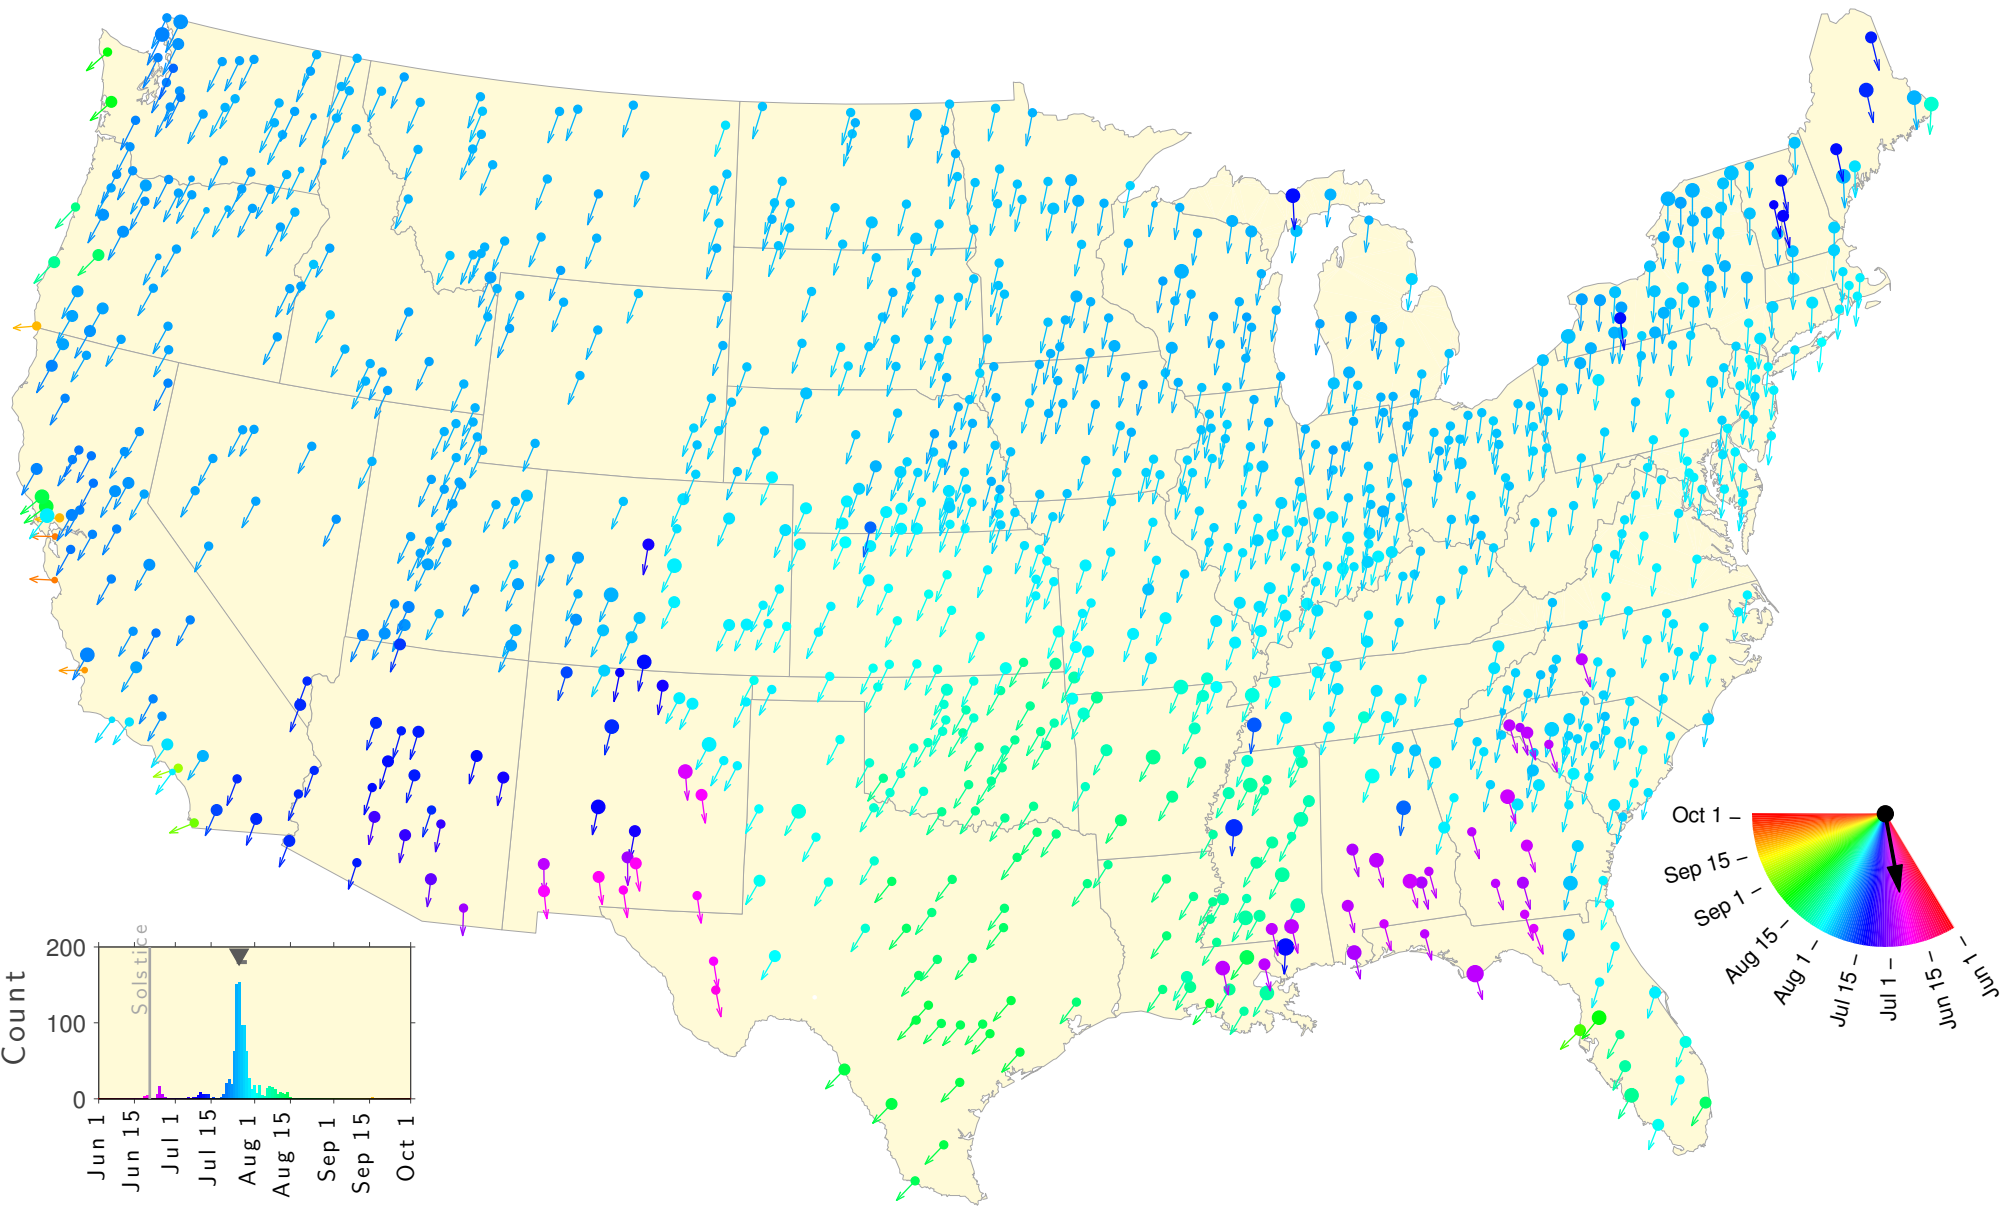

Summer Teletherm—25 year estimates: 1913 to 1937

Summer Teletherm—25 year estimates: 1914 to 1938

Summer Teletherm—25 year estimates: 1915 to 1939

Summer Teletherm—25 year estimates: 1916 to 1940

Summer Teletherm—25 year estimates: 1917 to 1941

Summer Teletherm—25 year estimates: 1918 to 1942

Summer Teletherm—25 year estimates: 1919 to 1943

Summer Teletherm—25 year estimates: 1920 to 1944

Summer Teletherm—25 year estimates: 1921 to 1945

Summer Teletherm—25 year estimates: 1922 to 1946

Summer Teletherm—25 year estimates: 1923 to 1947

Summer Teletherm—25 year estimates: 1924 to 1948

Summer Teletherm—25 year estimates: 1925 to 1949

Summer Teletherm—25 year estimates: 1926 to 1950

Summer Teletherm—25 year estimates: 1927 to 1951

Summer Teletherm—25 year estimates: 1928 to 1952

Summer Teletherm—25 year estimates: 1929 to 1953

Summer Teletherm—25 year estimates: 1930 to 1954

Summer Teletherm—25 year estimates: 1931 to 1955

Summer Teletherm—25 year estimates: 1932 to 1956