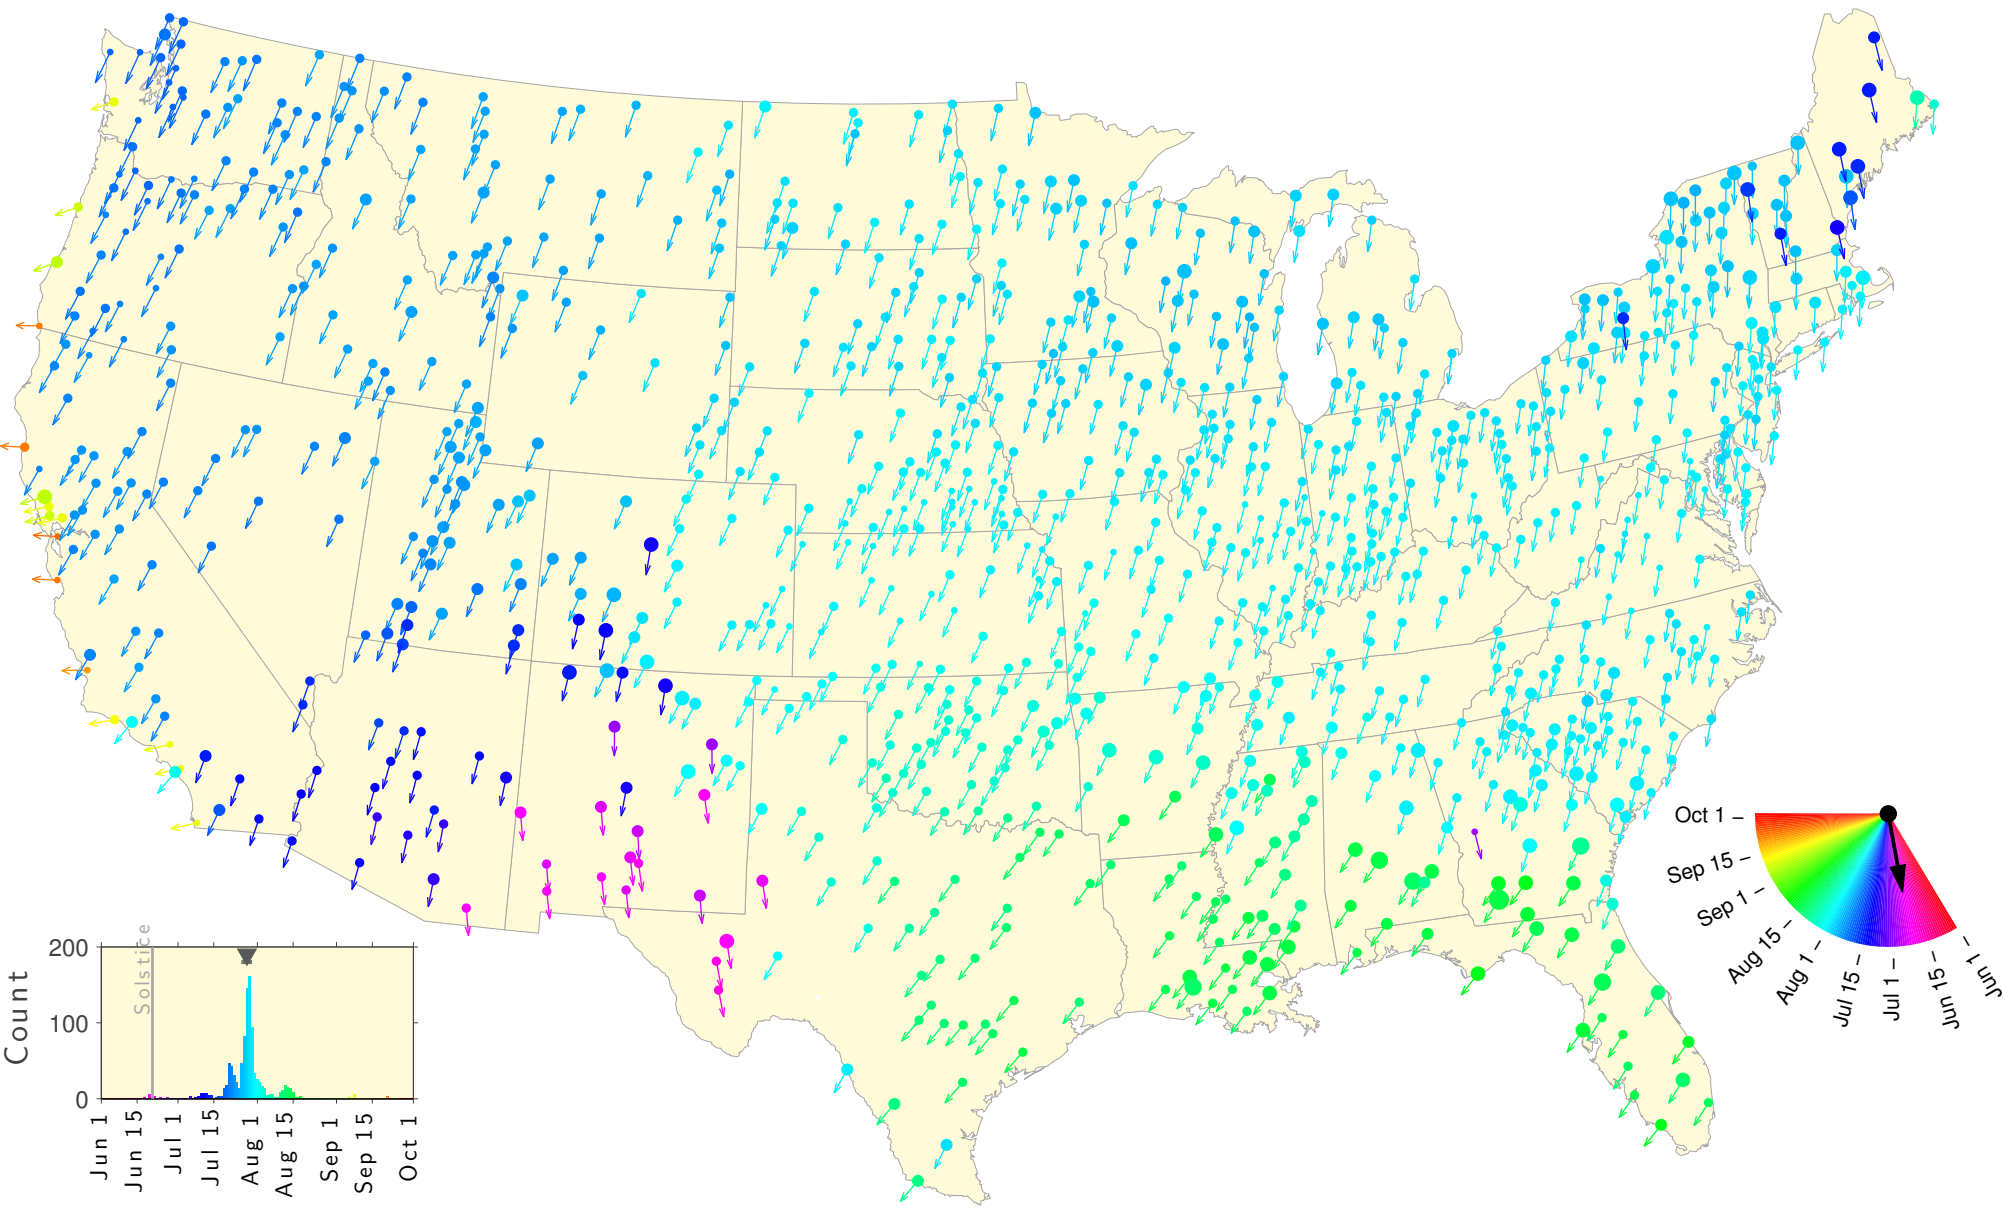

Summer Teletherm—25 year estimates: 1923 to 1947

Summer Teletherm—25 year estimates: 1924 to 1948

Summer Teletherm—25 year estimates: 1925 to 1949

Summer Teletherm—25 year estimates: 1926 to 1950

Summer Teletherm—25 year estimates: 1927 to 1951

Summer Teletherm—25 year estimates: 1928 to 1952

Summer Teletherm—25 year estimates: 1929 to 1953

Summer Teletherm—25 year estimates: 1930 to 1954

Summer Teletherm—25 year estimates: 1931 to 1955

Summer Teletherm—25 year estimates: 1932 to 1956

Summer Teletherm—25 year estimates: 1933 to 1957

Summer Teletherm—25 year estimates: 1934 to 1958

Summer Teletherm—25 year estimates: 1935 to 1959

Summer Teletherm—25 year estimates: 1936 to 1960

Summer Teletherm—25 year estimates: 1937 to 1961

Summer Teletherm—25 year estimates: 1938 to 1962

Summer Teletherm—25 year estimates: 1939 to 1963

Summer Teletherm—25 year estimates: 1940 to 1964

Summer Teletherm—25 year estimates: 1941 to 1965

Summer Teletherm—25 year estimates: 1942 to 1966