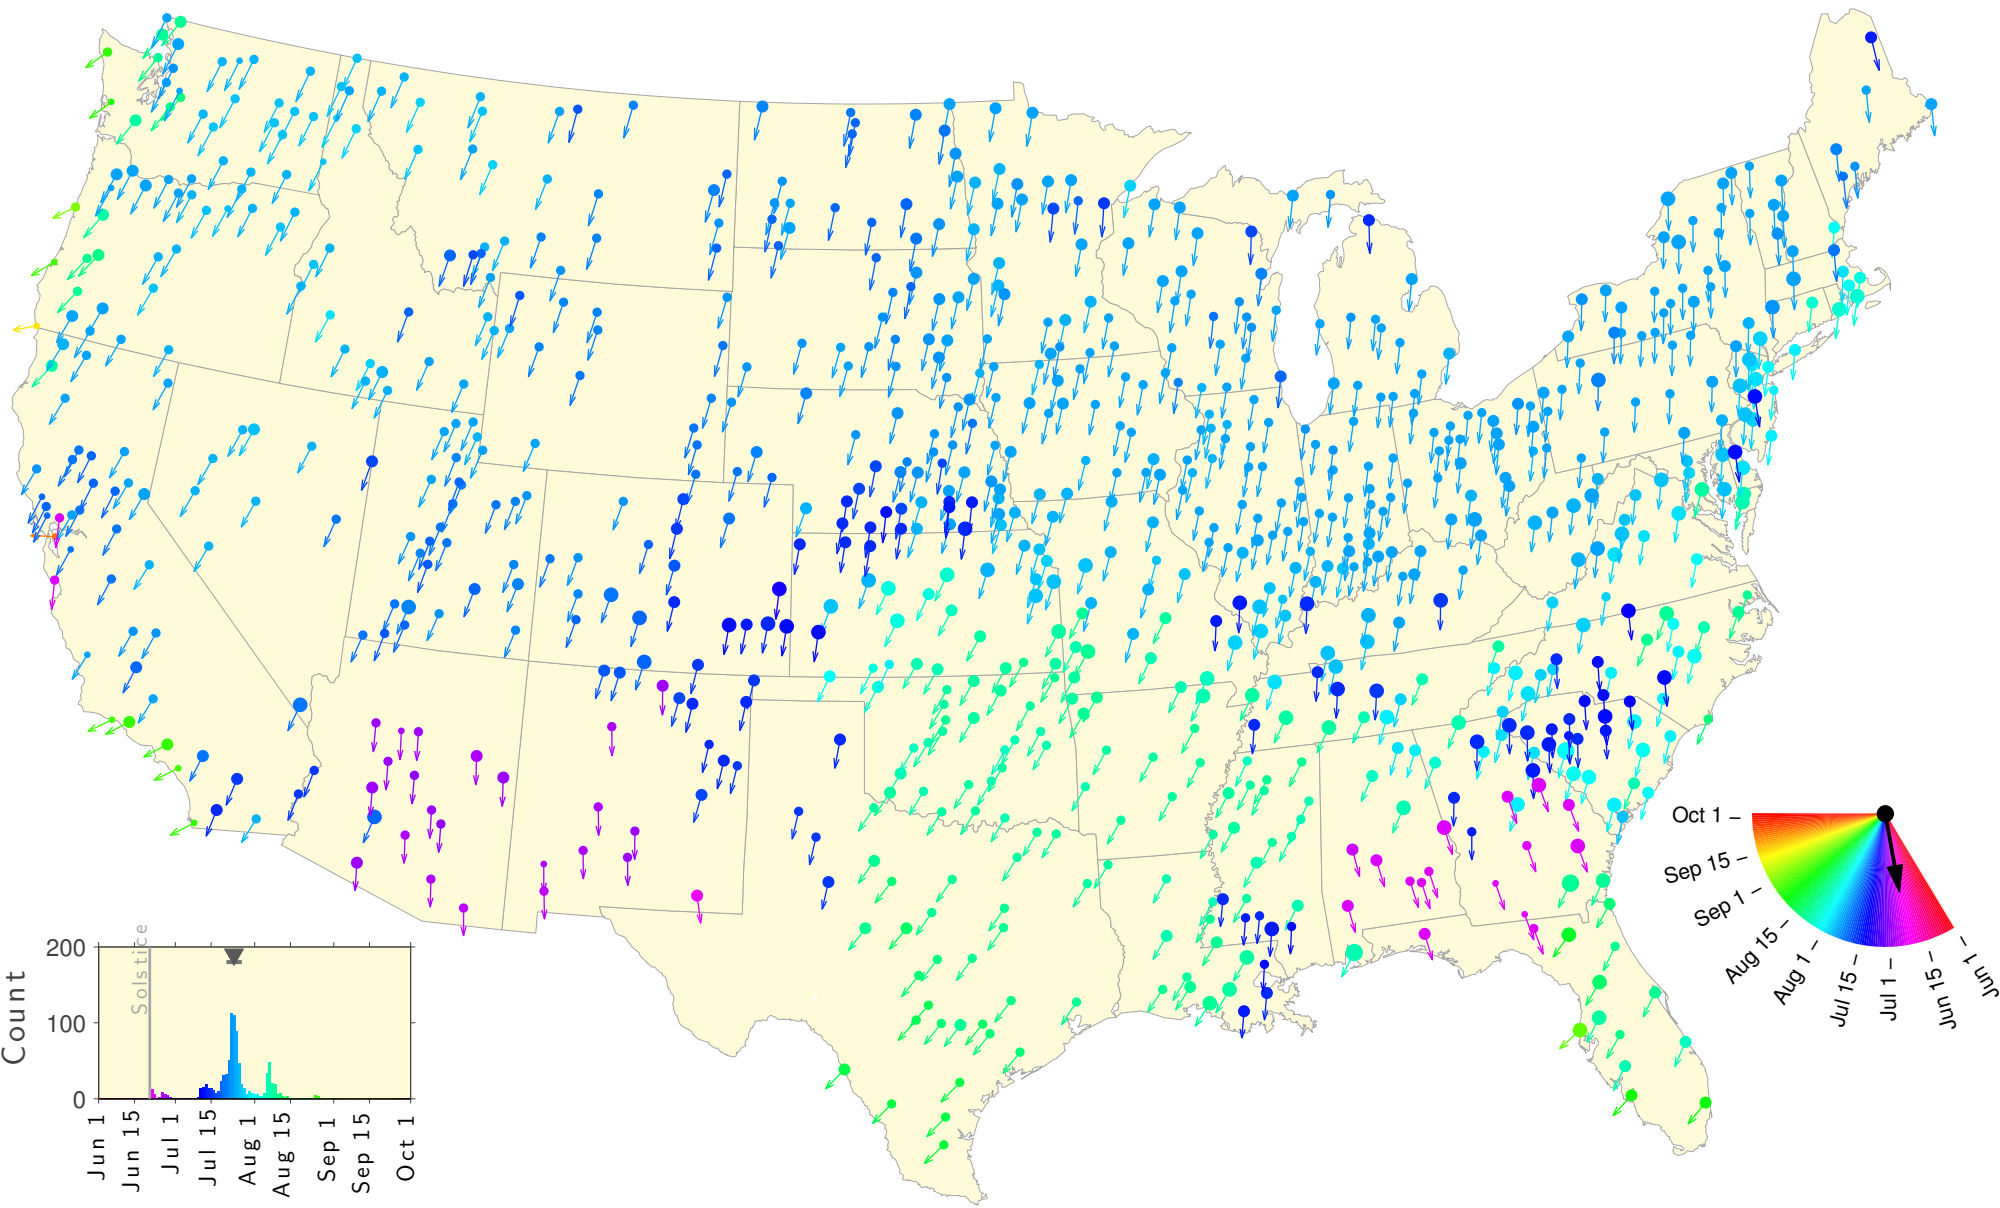

Summer Teletherm—25 year estimates: 1913 to 1937

Summer Teletherm—25 year estimates: 1914 to 1938

Summer Teletherm—25 year estimates: 1915 to 1939

Summer Teletherm—25 year estimates: 1916 to 1940

Summer Teletherm—25 year estimates: 1917 to 1941

Summer Teletherm—25 year estimates: 1918 to 1942

Summer Teletherm—25 year estimates: 1919 to 1943

Summer Teletherm—25 year estimates: 1920 to 1944

Summer Teletherm—25 year estimates: 1921 to 1945

Summer Teletherm—25 year estimates: 1922 to 1946

Summer Teletherm—25 year estimates: 1923 to 1947

Summer Teletherm—25 year estimates: 1924 to 1948

Summer Teletherm—25 year estimates: 1925 to 1949

Summer Teletherm—25 year estimates: 1926 to 1950

Summer Teletherm—25 year estimates: 1927 to 1951

Summer Teletherm—25 year estimates: 1928 to 1952

Summer Teletherm—25 year estimates: 1929 to 1953

Summer Teletherm—25 year estimates: 1930 to 1954

Summer Teletherm—25 year estimates: 1931 to 1955

Summer Teletherm—25 year estimates: 1932 to 1956