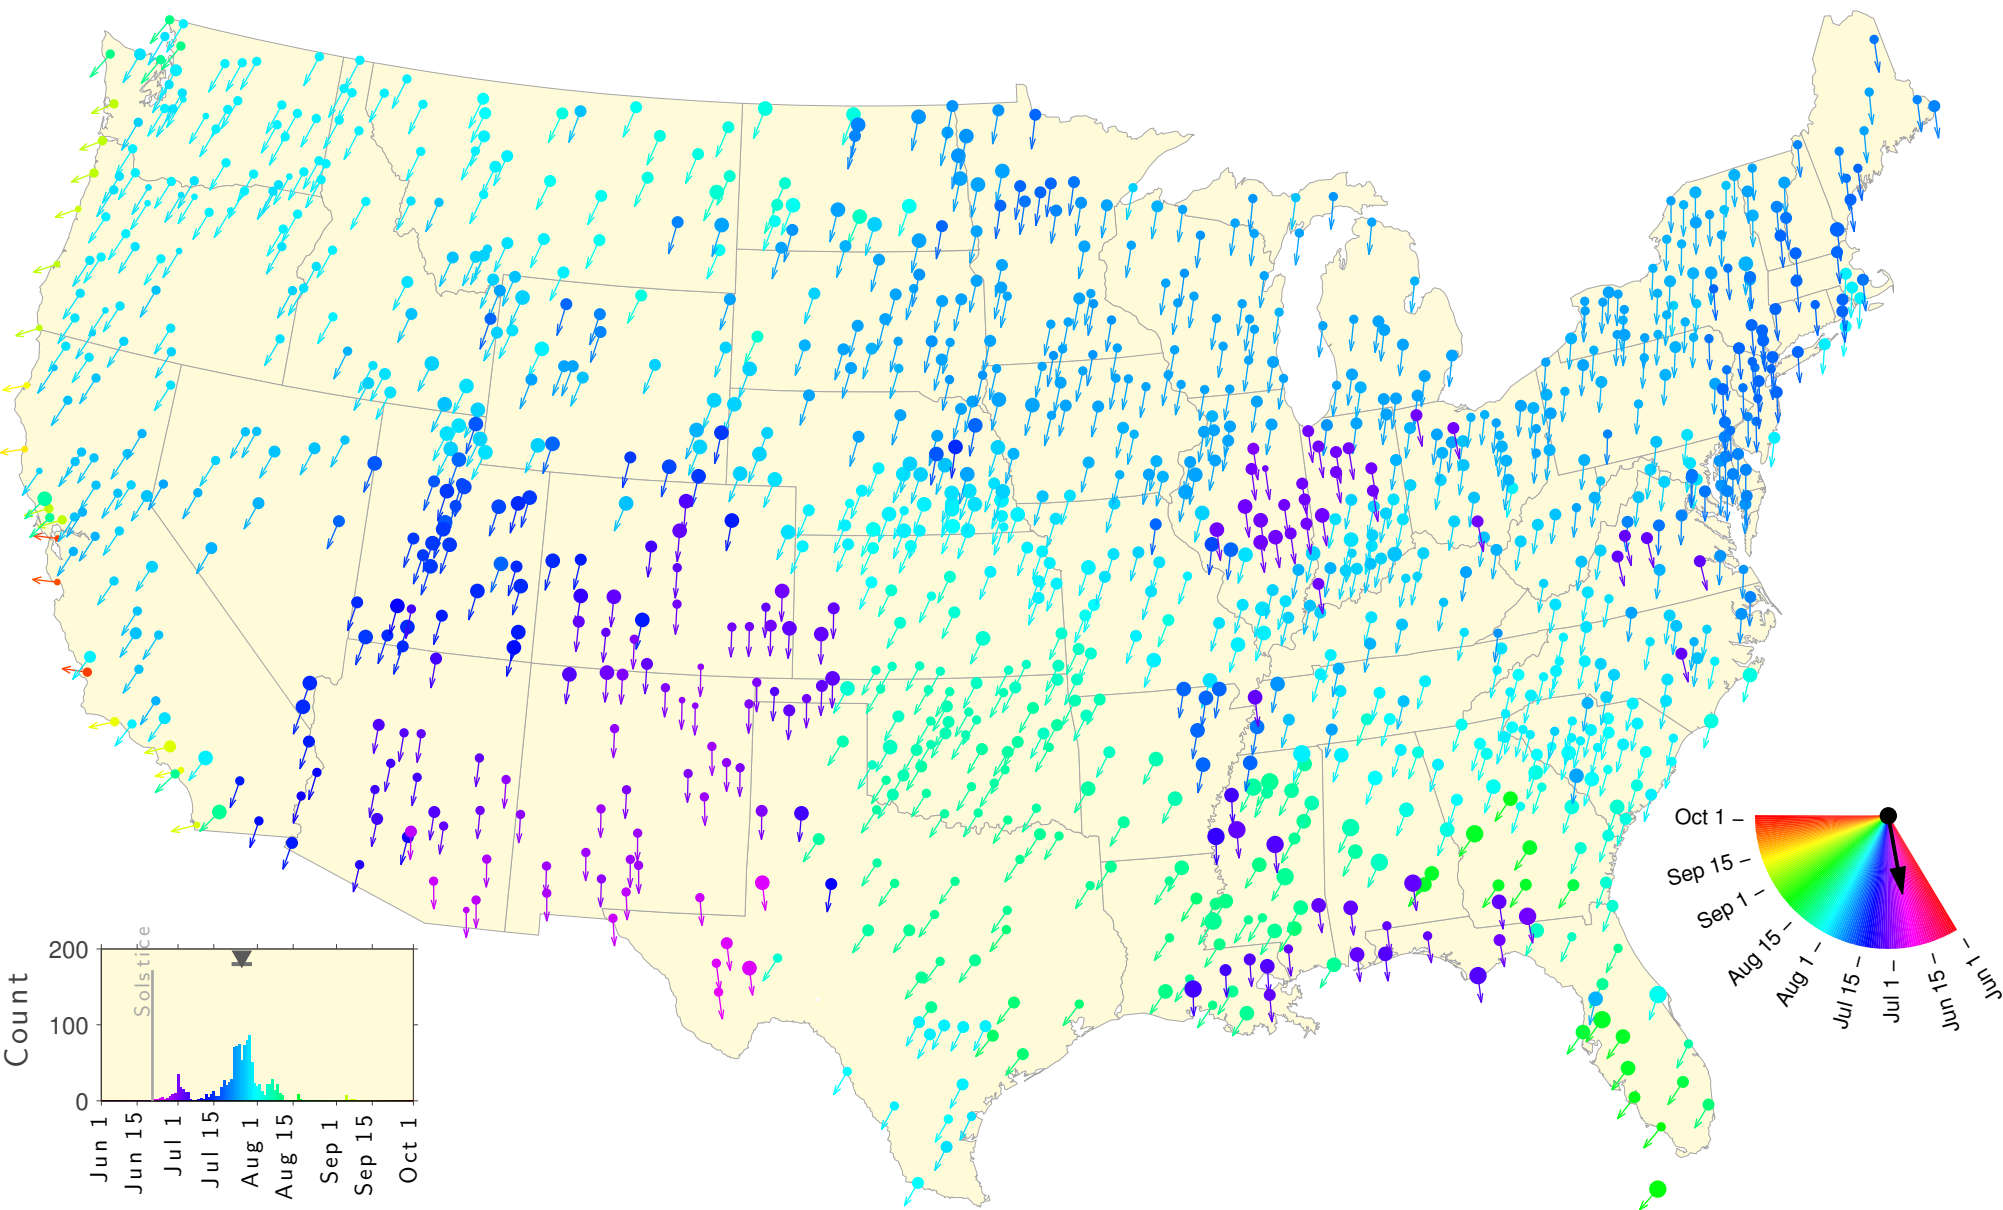

Summer Teletherm—25 year estimates: 1943 to 1967

Summer Teletherm—25 year estimates: 1944 to 1968

Summer Teletherm—25 year estimates: 1945 to 1969

Summer Teletherm—25 year estimates: 1946 to 1970

Summer Teletherm—25 year estimates: 1947 to 1971

Summer Teletherm—25 year estimates: 1948 to 1972

Summer Teletherm—25 year estimates: 1949 to 1973

Summer Teletherm—25 year estimates: 1950 to 1974

Summer Teletherm—25 year estimates: 1951 to 1975

Summer Teletherm—25 year estimates: 1952 to 1976

Summer Teletherm—25 year estimates: 1953 to 1977

Summer Teletherm—25 year estimates: 1954 to 1978

Summer Teletherm—25 year estimates: 1955 to 1979

Summer Teletherm—25 year estimates: 1956 to 1980

Summer Teletherm—25 year estimates: 1957 to 1981

Summer Teletherm—25 year estimates: 1958 to 1982

Summer Teletherm—25 year estimates: 1959 to 1983

Summer Teletherm—25 year estimates: 1960 to 1984

Summer Teletherm—25 year estimates: 1961 to 1985

Summer Teletherm—25 year estimates: 1962 to 1986