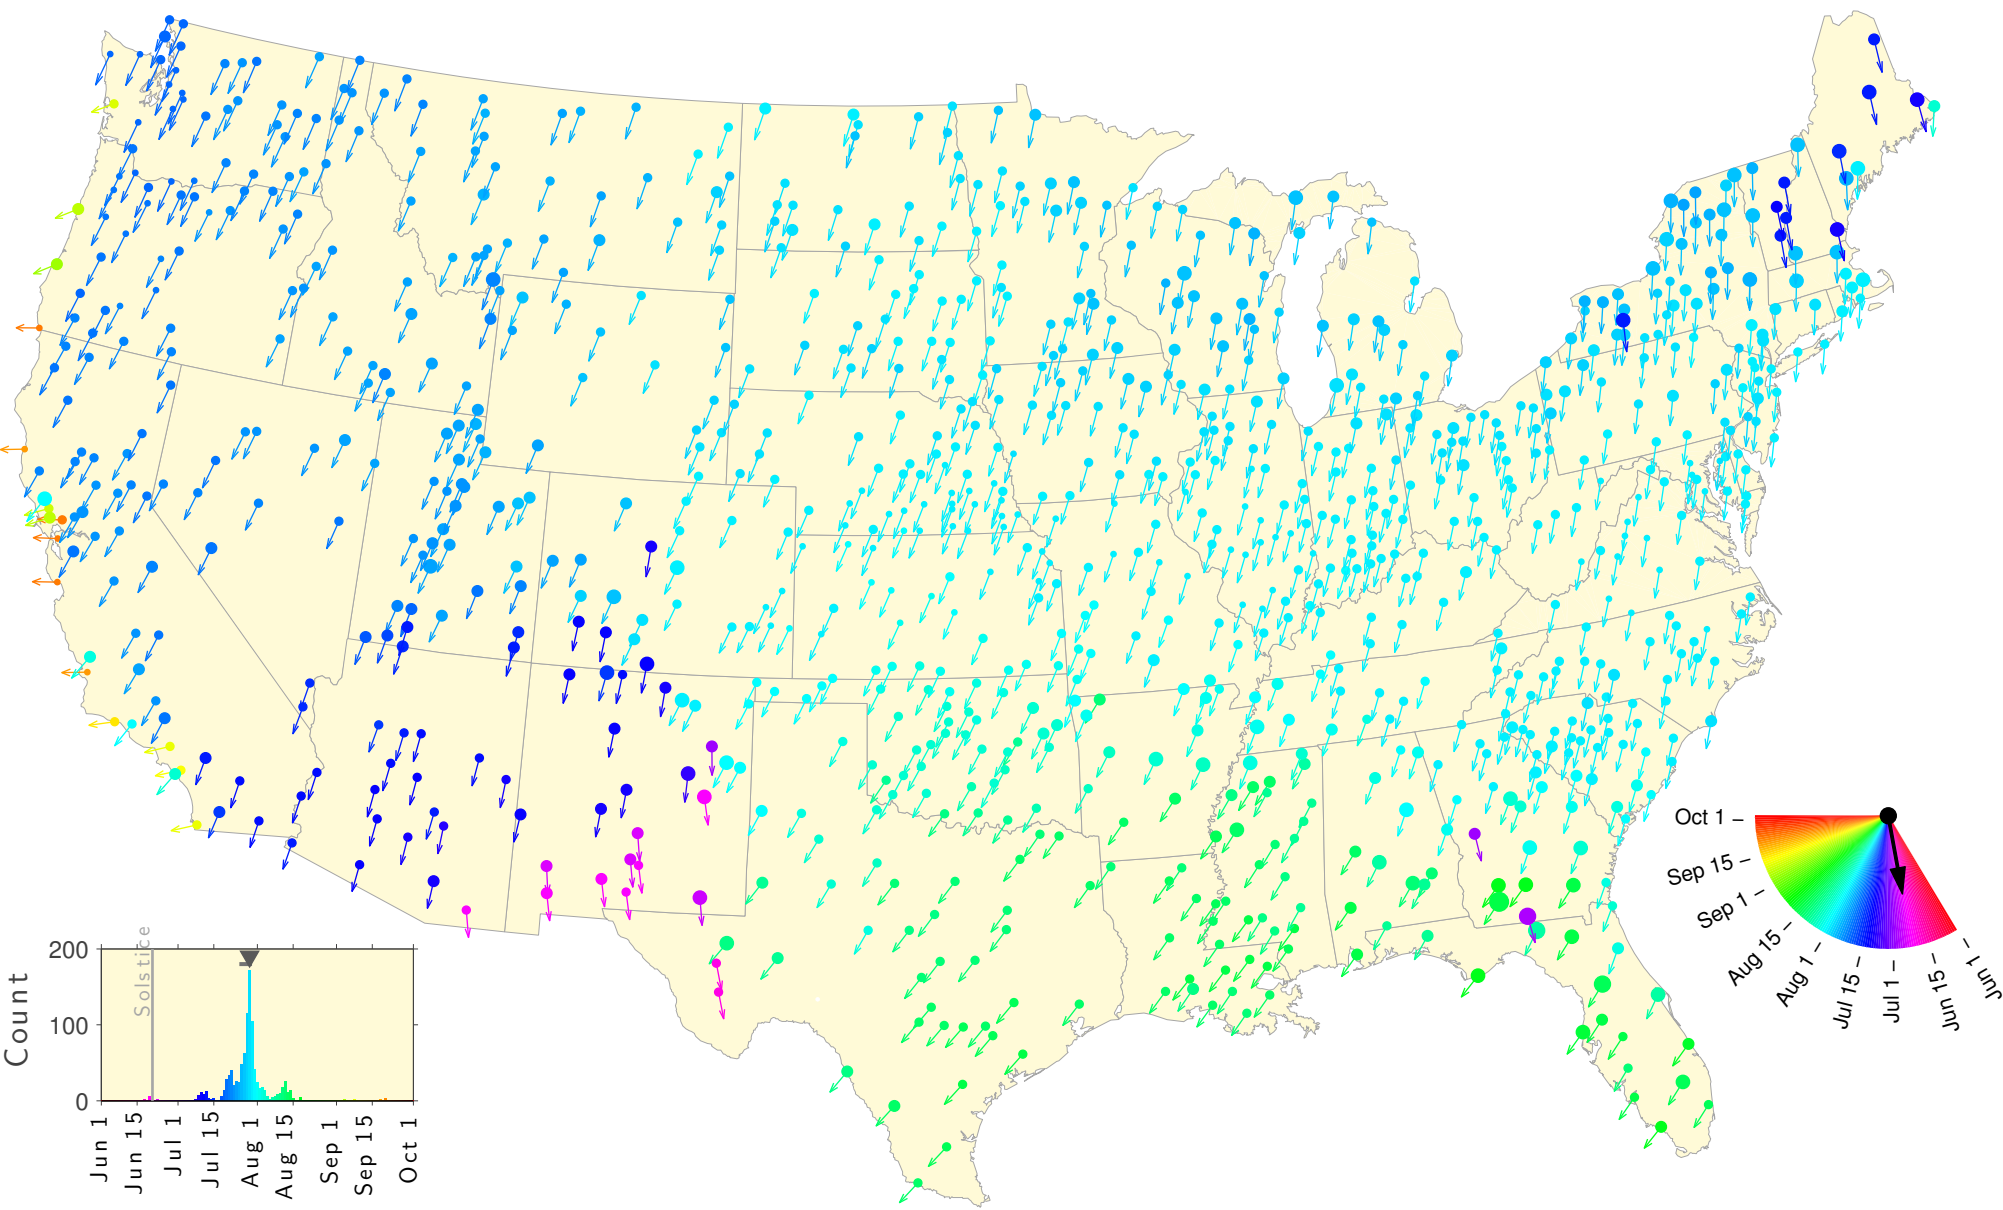

Summer Teletherm—25 year estimates: 1918 to 1942

Summer Teletherm—25 year estimates: 1919 to 1943

Summer Teletherm—25 year estimates: 1920 to 1944

Summer Teletherm—25 year estimates: 1921 to 1945

Summer Teletherm—25 year estimates: 1922 to 1946

Summer Teletherm—25 year estimates: 1923 to 1947

Summer Teletherm—25 year estimates: 1924 to 1948

Summer Teletherm—25 year estimates: 1925 to 1949

Summer Teletherm—25 year estimates: 1926 to 1950

Summer Teletherm—25 year estimates: 1927 to 1951

Summer Teletherm—25 year estimates: 1928 to 1952

Summer Teletherm—25 year estimates: 1929 to 1953

Summer Teletherm—25 year estimates: 1930 to 1954

Summer Teletherm—25 year estimates: 1931 to 1955

Summer Teletherm—25 year estimates: 1932 to 1956

Summer Teletherm—25 year estimates: 1933 to 1957

Summer Teletherm—25 year estimates: 1934 to 1958

Summer Teletherm—25 year estimates: 1935 to 1959

Summer Teletherm—25 year estimates: 1936 to 1960

Summer Teletherm—25 year estimates: 1937 to 1961