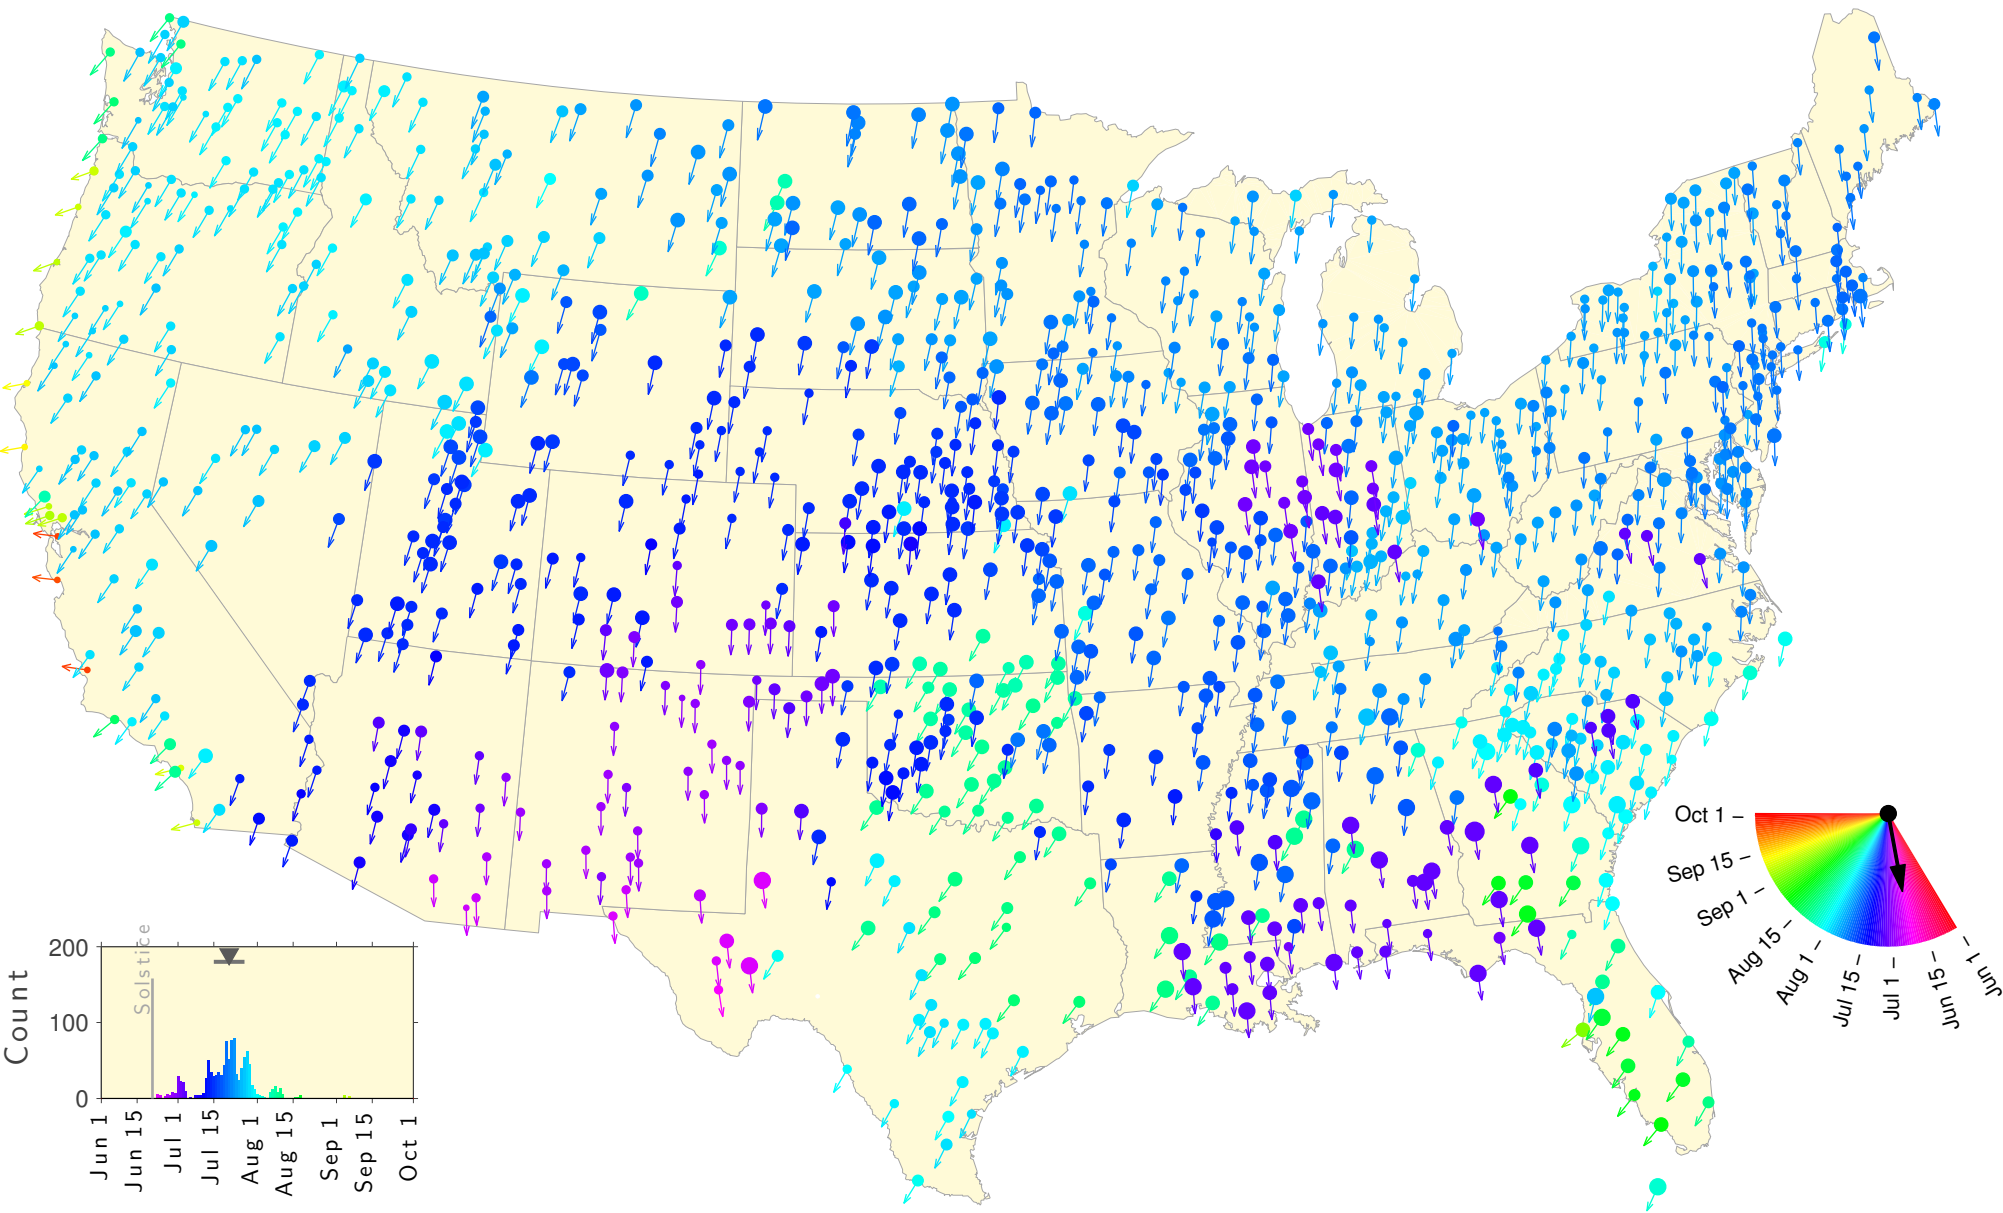

Summer Teletherm—25 year estimates: 1943 to 1967

Summer Teletherm—25 year estimates: 1944 to 1968

Summer Teletherm—25 year estimates: 1945 to 1969

Summer Teletherm—25 year estimates: 1946 to 1970

Summer Teletherm—25 year estimates: 1947 to 1971

Summer Teletherm—25 year estimates: 1948 to 1972

Summer Teletherm—25 year estimates: 1949 to 1973

Summer Teletherm—25 year estimates: 1950 to 1974

Summer Teletherm—25 year estimates: 1951 to 1975

Summer Teletherm—25 year estimates: 1952 to 1976

Summer Teletherm—25 year estimates: 1953 to 1977

Summer Teletherm—25 year estimates: 1954 to 1978

Summer Teletherm—25 year estimates: 1955 to 1979

Summer Teletherm—25 year estimates: 1956 to 1980

Summer Teletherm—25 year estimates: 1957 to 1981

Summer Teletherm—25 year estimates: 1958 to 1982

Summer Teletherm—25 year estimates: 1959 to 1983

Summer Teletherm—25 year estimates: 1960 to 1984

Summer Teletherm—25 year estimates: 1961 to 1985

Summer Teletherm—25 year estimates: 1962 to 1986