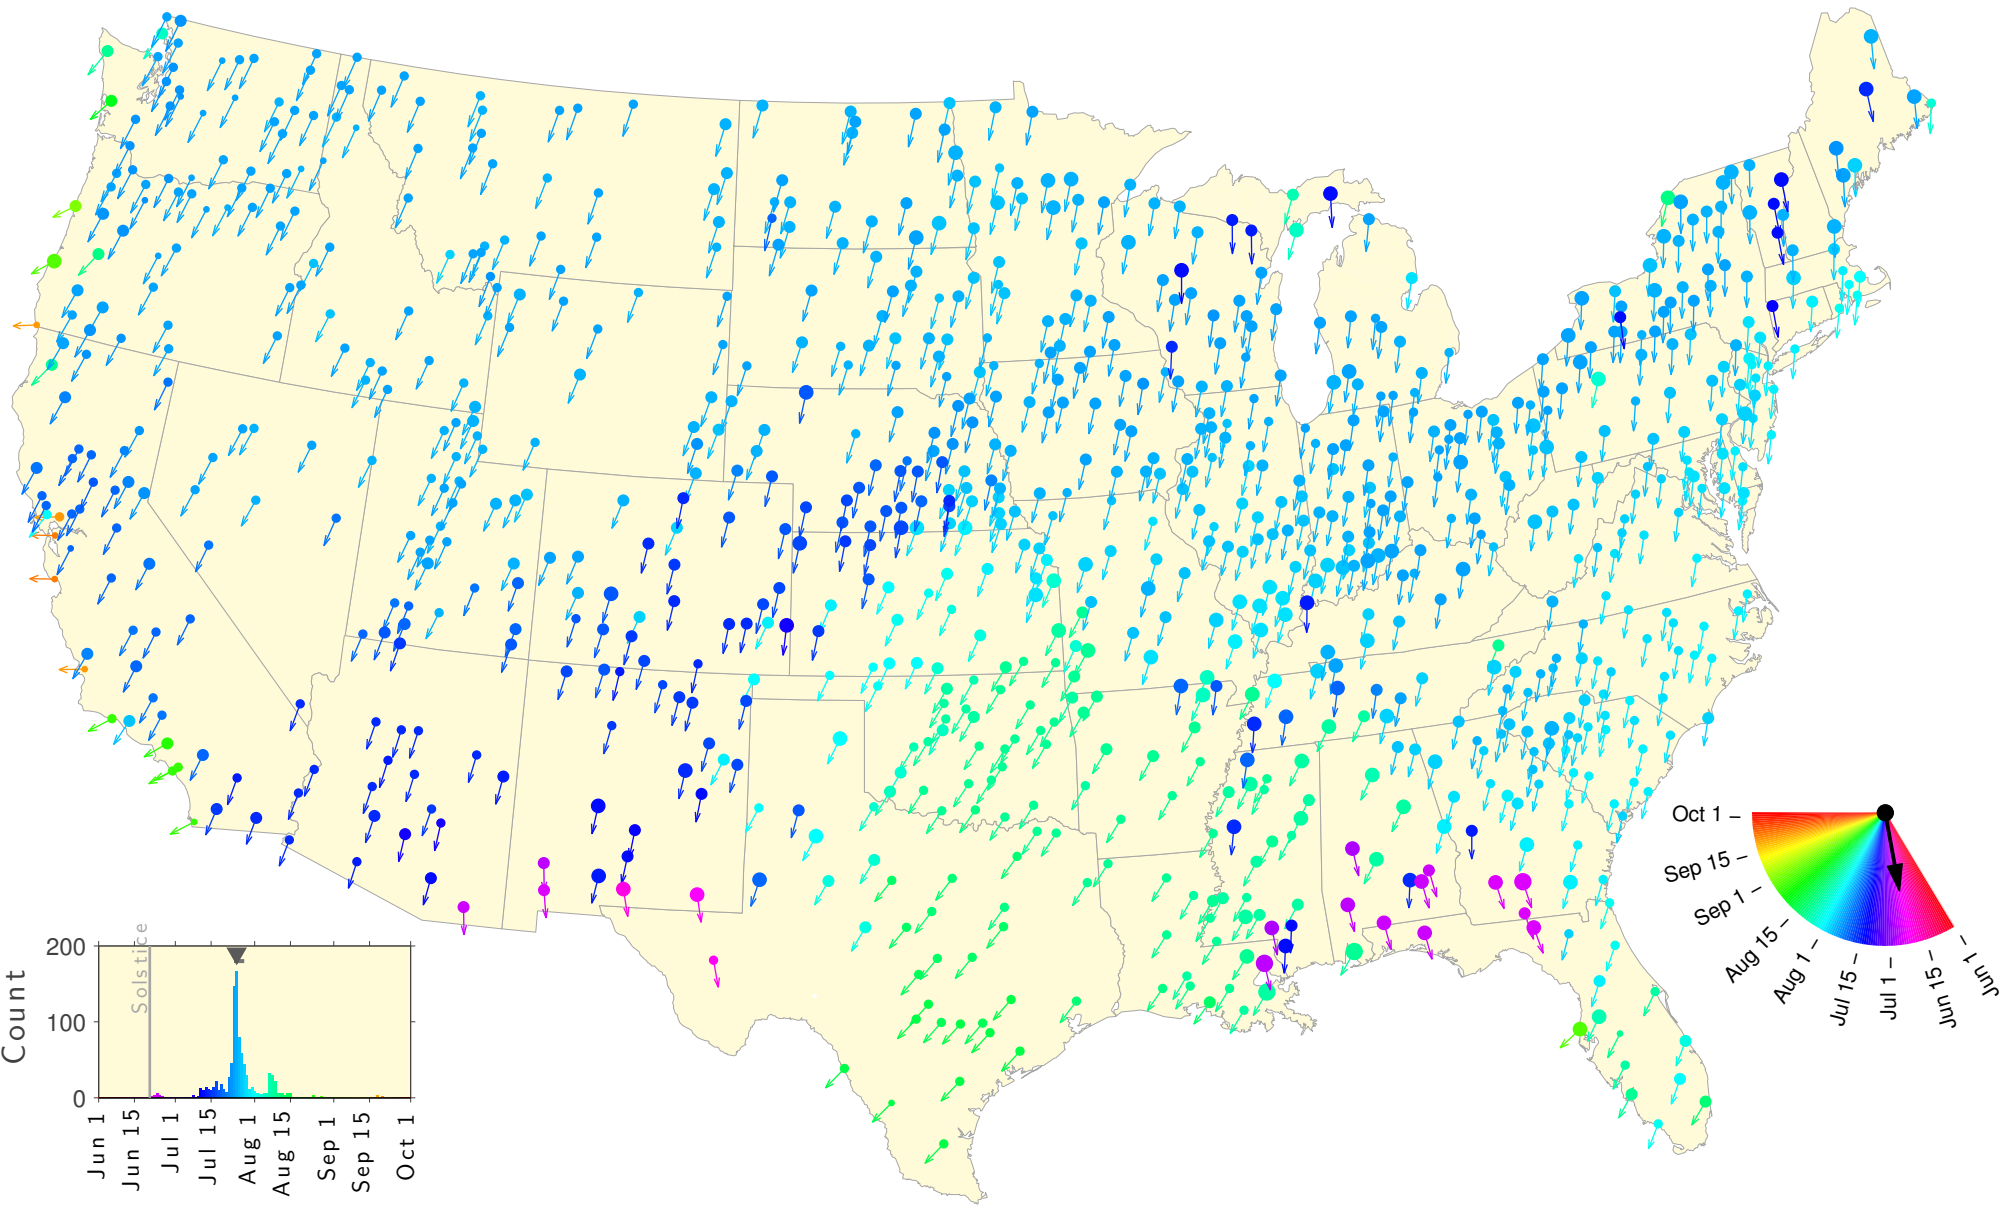

Summer Teletherm—25 year estimates: 1913 to 1937

Summer Teletherm—25 year estimates: 1914 to 1938

Summer Teletherm—25 year estimates: 1915 to 1939

Summer Teletherm—25 year estimates: 1916 to 1940

Summer Teletherm—25 year estimates: 1917 to 1941

Summer Teletherm—25 year estimates: 1918 to 1942

Summer Teletherm—25 year estimates: 1919 to 1943

Summer Teletherm—25 year estimates: 1920 to 1944

Summer Teletherm—25 year estimates: 1921 to 1945

Summer Teletherm—25 year estimates: 1922 to 1946

Summer Teletherm—25 year estimates: 1923 to 1947

Summer Teletherm—25 year estimates: 1924 to 1948

Summer Teletherm—25 year estimates: 1925 to 1949

Summer Teletherm—25 year estimates: 1926 to 1950

Summer Teletherm—25 year estimates: 1927 to 1951

Summer Teletherm—25 year estimates: 1928 to 1952

Summer Teletherm—25 year estimates: 1929 to 1953

Summer Teletherm—25 year estimates: 1930 to 1954

Summer Teletherm—25 year estimates: 1931 to 1955

Summer Teletherm—25 year estimates: 1932 to 1956