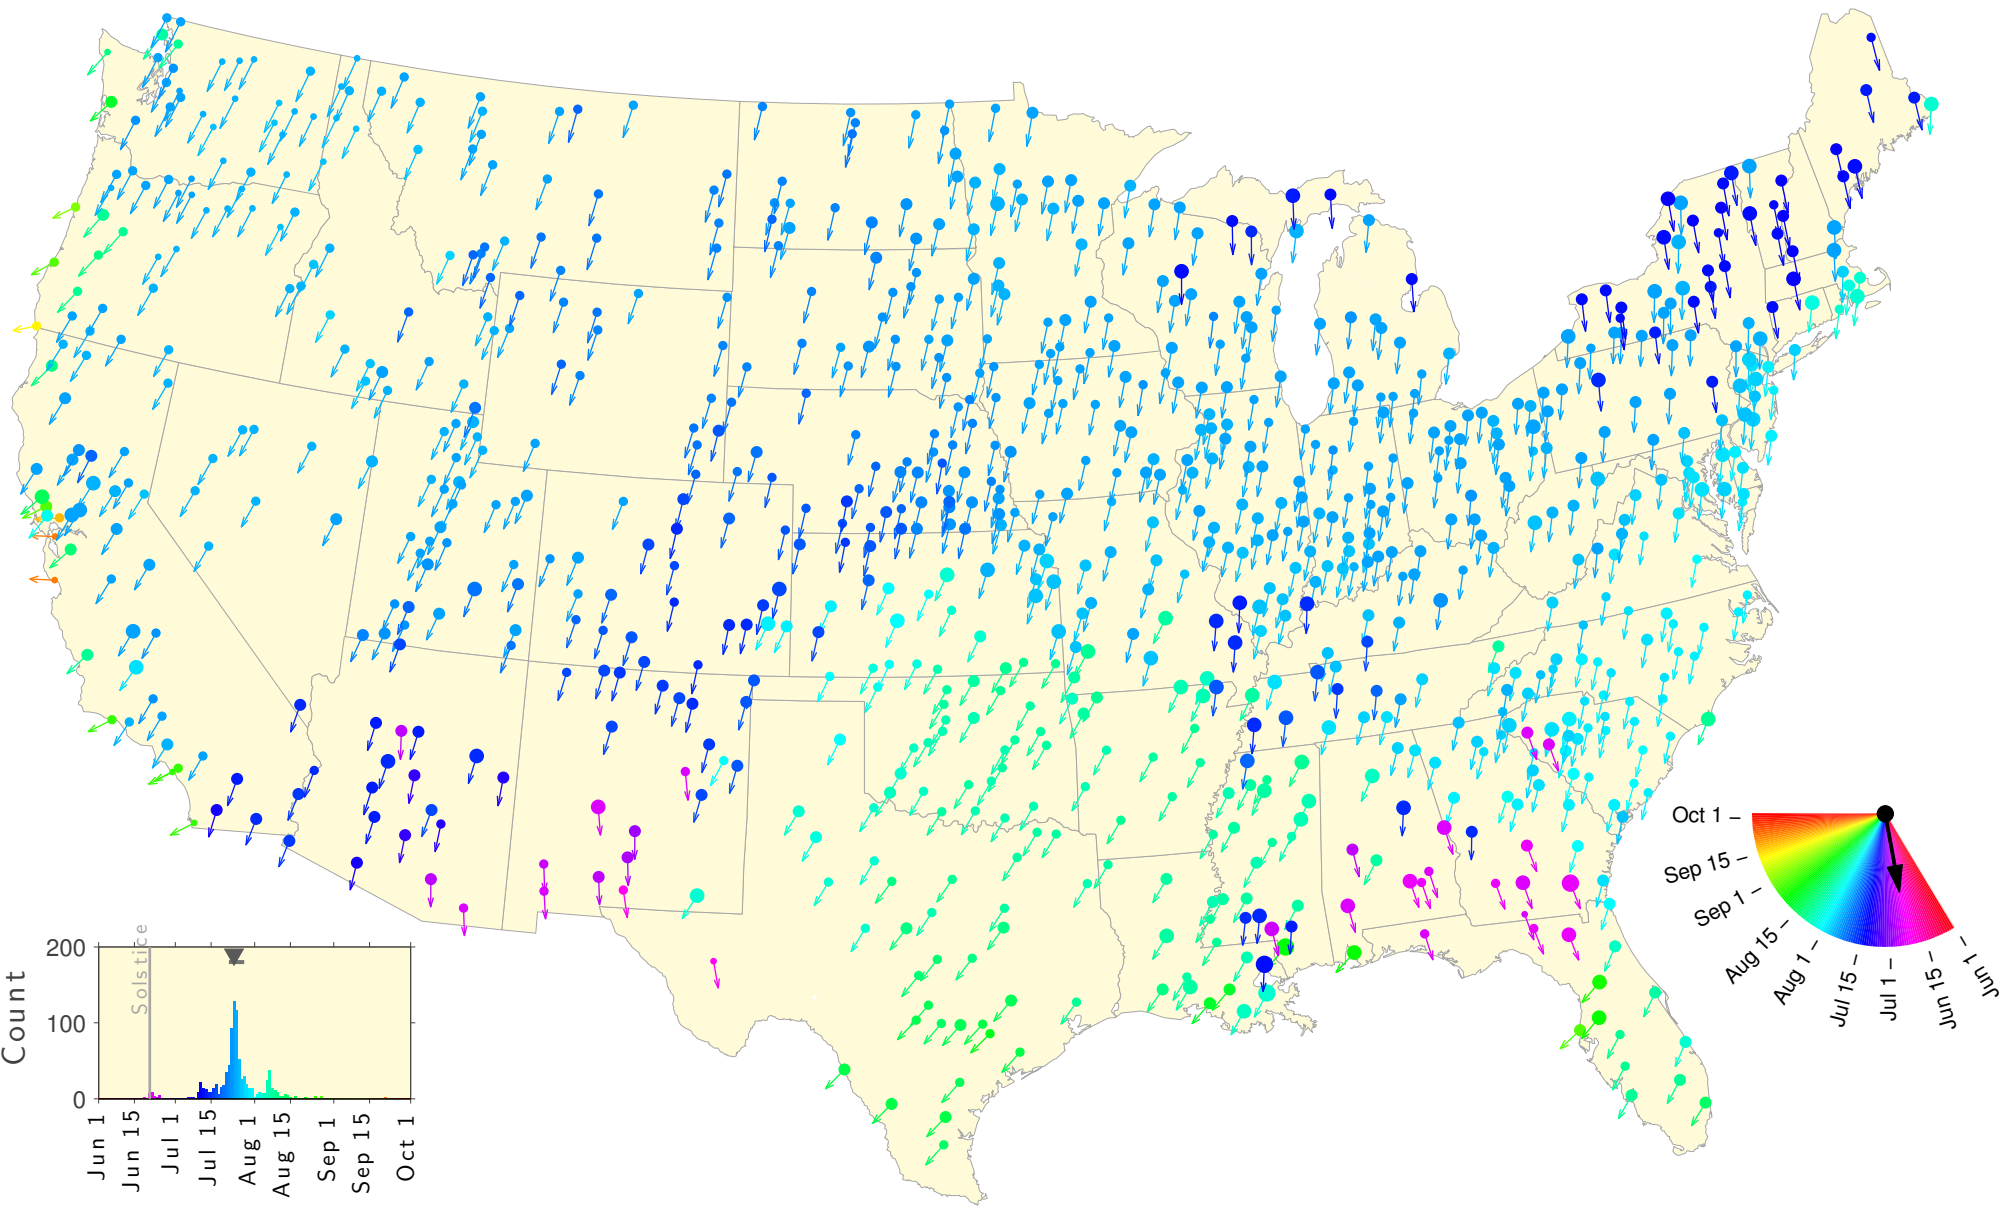

Summer Teletherm—25 year estimates: 1913 to 1937

Summer Teletherm—25 year estimates: 1914 to 1938

Summer Teletherm—25 year estimates: 1915 to 1939

Summer Teletherm—25 year estimates: 1916 to 1940

Summer Teletherm—25 year estimates: 1917 to 1941

Summer Teletherm—25 year estimates: 1918 to 1942

Summer Teletherm—25 year estimates: 1919 to 1943

Summer Teletherm—25 year estimates: 1920 to 1944

Summer Teletherm—25 year estimates: 1921 to 1945

Summer Teletherm—25 year estimates: 1922 to 1946

Summer Teletherm—25 year estimates: 1923 to 1947

Summer Teletherm—25 year estimates: 1924 to 1948

Summer Teletherm—25 year estimates: 1925 to 1949

Summer Teletherm—25 year estimates: 1926 to 1950

Summer Teletherm—25 year estimates: 1927 to 1951

Summer Teletherm—25 year estimates: 1928 to 1952

Summer Teletherm—25 year estimates: 1929 to 1953

Summer Teletherm—25 year estimates: 1930 to 1954

Summer Teletherm—25 year estimates: 1931 to 1955

Summer Teletherm—25 year estimates: 1932 to 1956