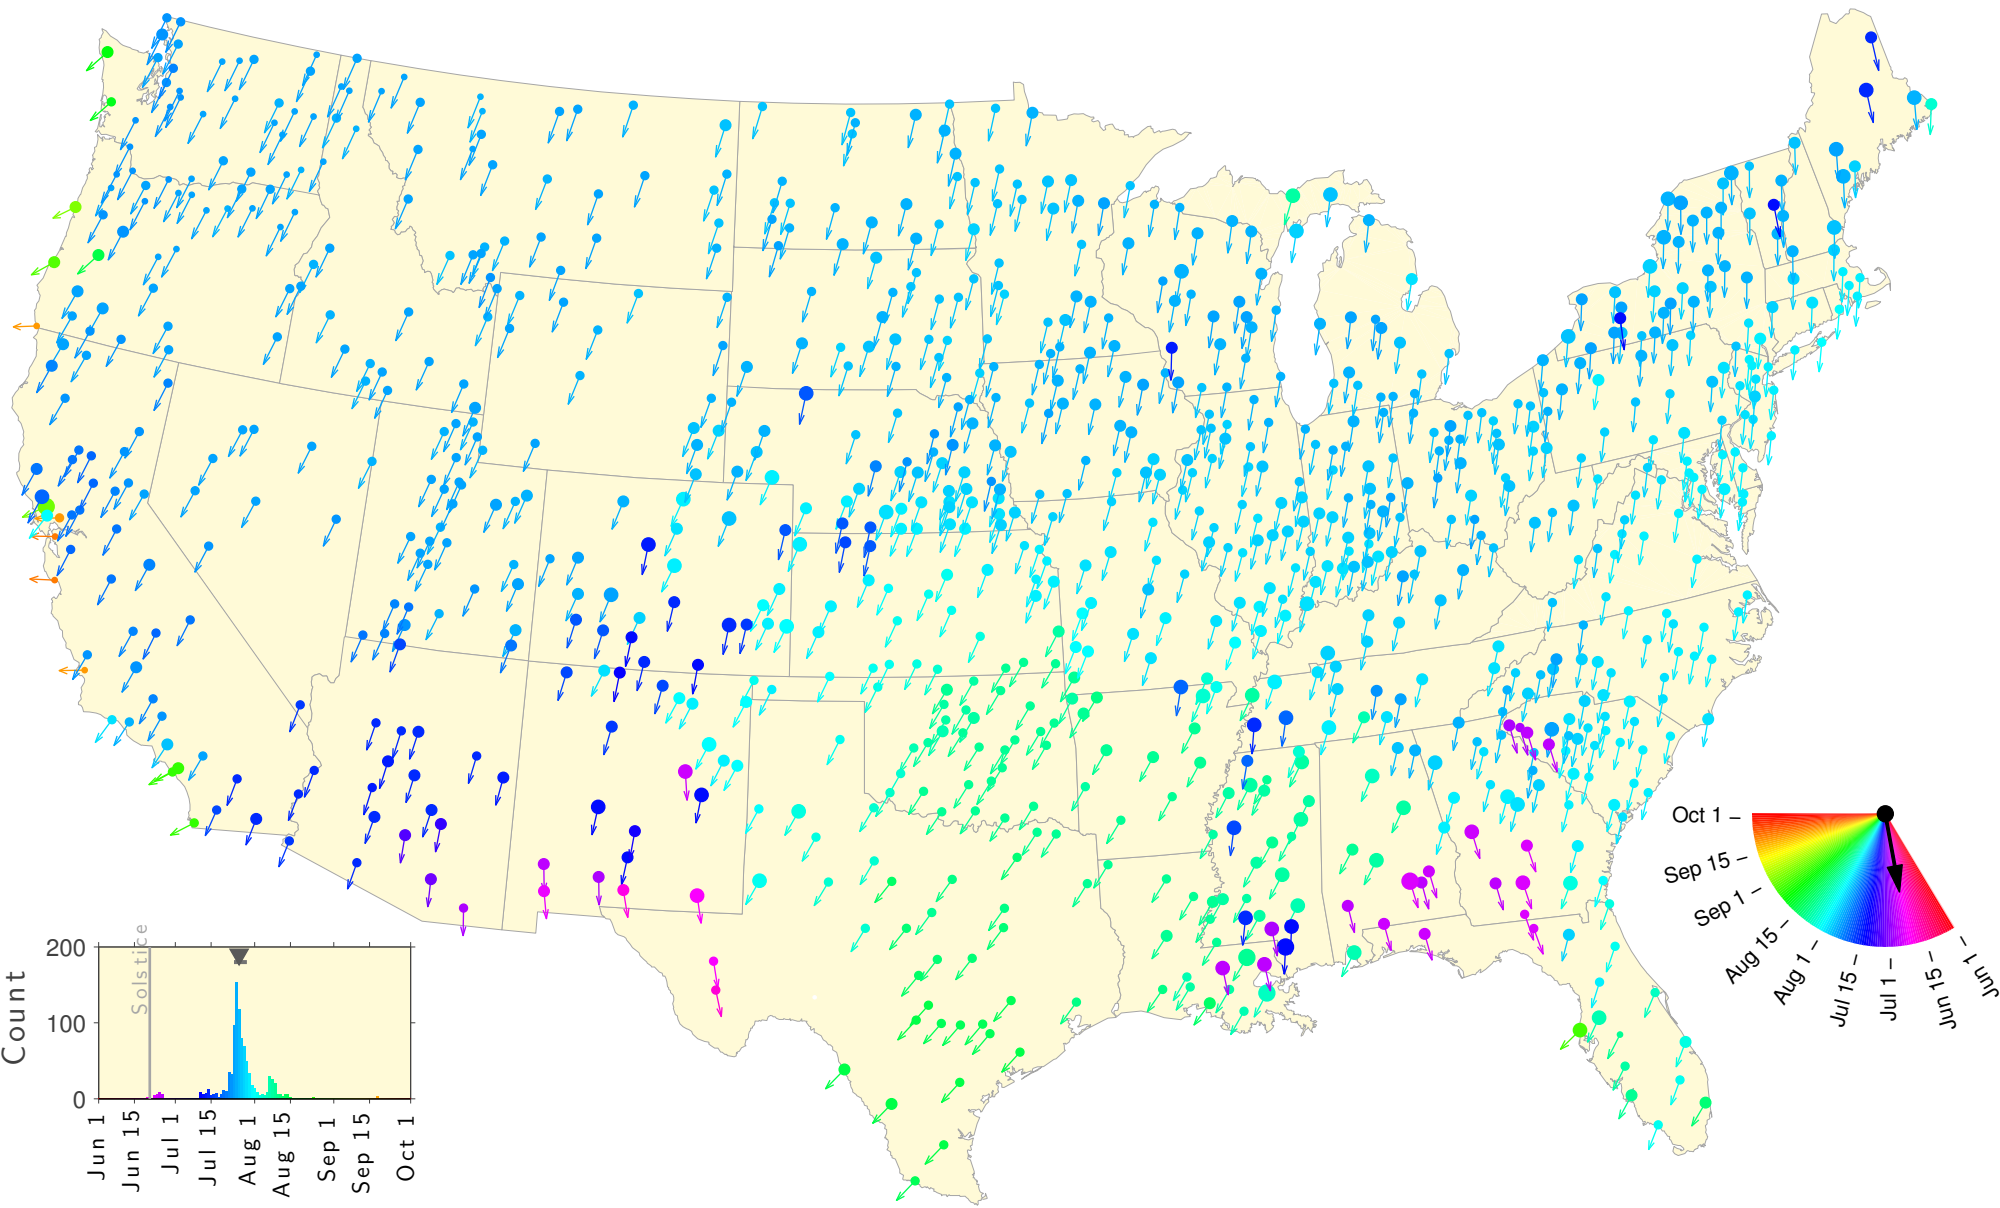

Summer Teletherm—25 year estimates: 1913 to 1937

Summer Teletherm—25 year estimates: 1914 to 1938

Summer Teletherm—25 year estimates: 1915 to 1939

Summer Teletherm—25 year estimates: 1916 to 1940

Summer Teletherm—25 year estimates: 1917 to 1941

Summer Teletherm—25 year estimates: 1918 to 1942

Summer Teletherm—25 year estimates: 1919 to 1943

Summer Teletherm—25 year estimates: 1920 to 1944

Summer Teletherm—25 year estimates: 1921 to 1945

Summer Teletherm—25 year estimates: 1922 to 1946

Summer Teletherm—25 year estimates: 1923 to 1947

Summer Teletherm—25 year estimates: 1924 to 1948

Summer Teletherm—25 year estimates: 1925 to 1949

Summer Teletherm—25 year estimates: 1926 to 1950

Summer Teletherm—25 year estimates: 1927 to 1951

Summer Teletherm—25 year estimates: 1928 to 1952

Summer Teletherm—25 year estimates: 1929 to 1953

Summer Teletherm—25 year estimates: 1930 to 1954

Summer Teletherm—25 year estimates: 1931 to 1955

Summer Teletherm—25 year estimates: 1932 to 1956