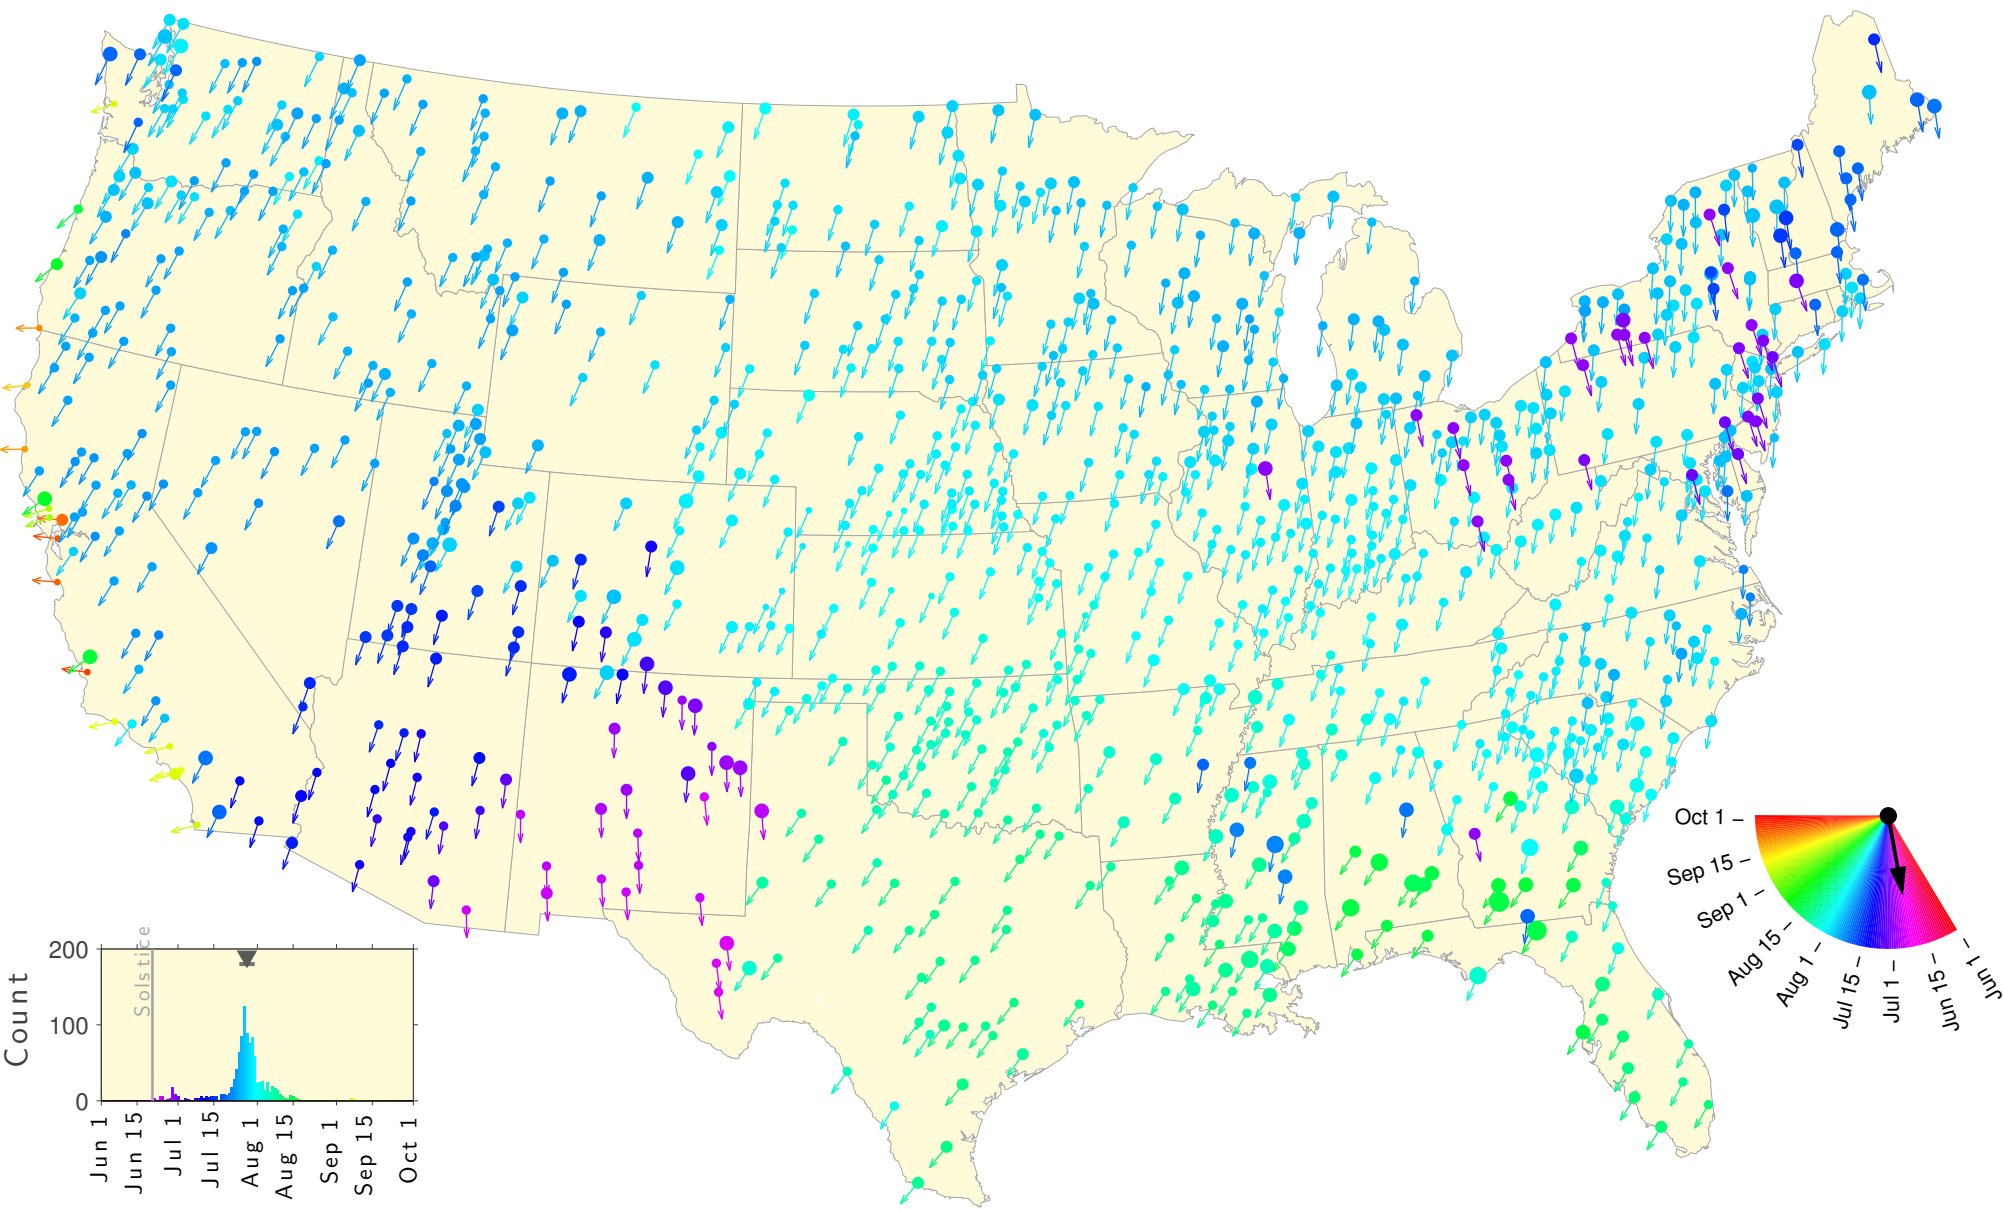

Summer Teletherm—25 year estimates: 1923 to 1947

Summer Teletherm—25 year estimates: 1924 to 1948

Summer Teletherm—25 year estimates: 1925 to 1949

Summer Teletherm—25 year estimates: 1926 to 1950

Summer Teletherm—25 year estimates: 1927 to 1951

Summer Teletherm—25 year estimates: 1933 to 1957

Summer Teletherm—25 year estimates: 1934 to 1958

Summer Teletherm—25 year estimates: 1935 to 1959

Summer Teletherm—25 year estimates: 1936 to 1960

Summer Teletherm—25 year estimates: 1937 to 1961

Summer Teletherm—25 year estimates: 1938 to 1962

Summer Teletherm—25 year estimates: 1939 to 1963

Summer Teletherm—25 year estimates: 1940 to 1964

Summer Teletherm—25 year estimates: 1941 to 1965

Summer Teletherm—25 year estimates: 1942 to 1966

Summer Teletherm—25 year estimates: 1943 to 1967

Summer Teletherm—25 year estimates: 1944 to 1968

Summer Teletherm—25 year estimates: 1945 to 1969

Summer Teletherm—25 year estimates: 1946 to 1970

Summer Teletherm—25 year estimates: 1947 to 1971