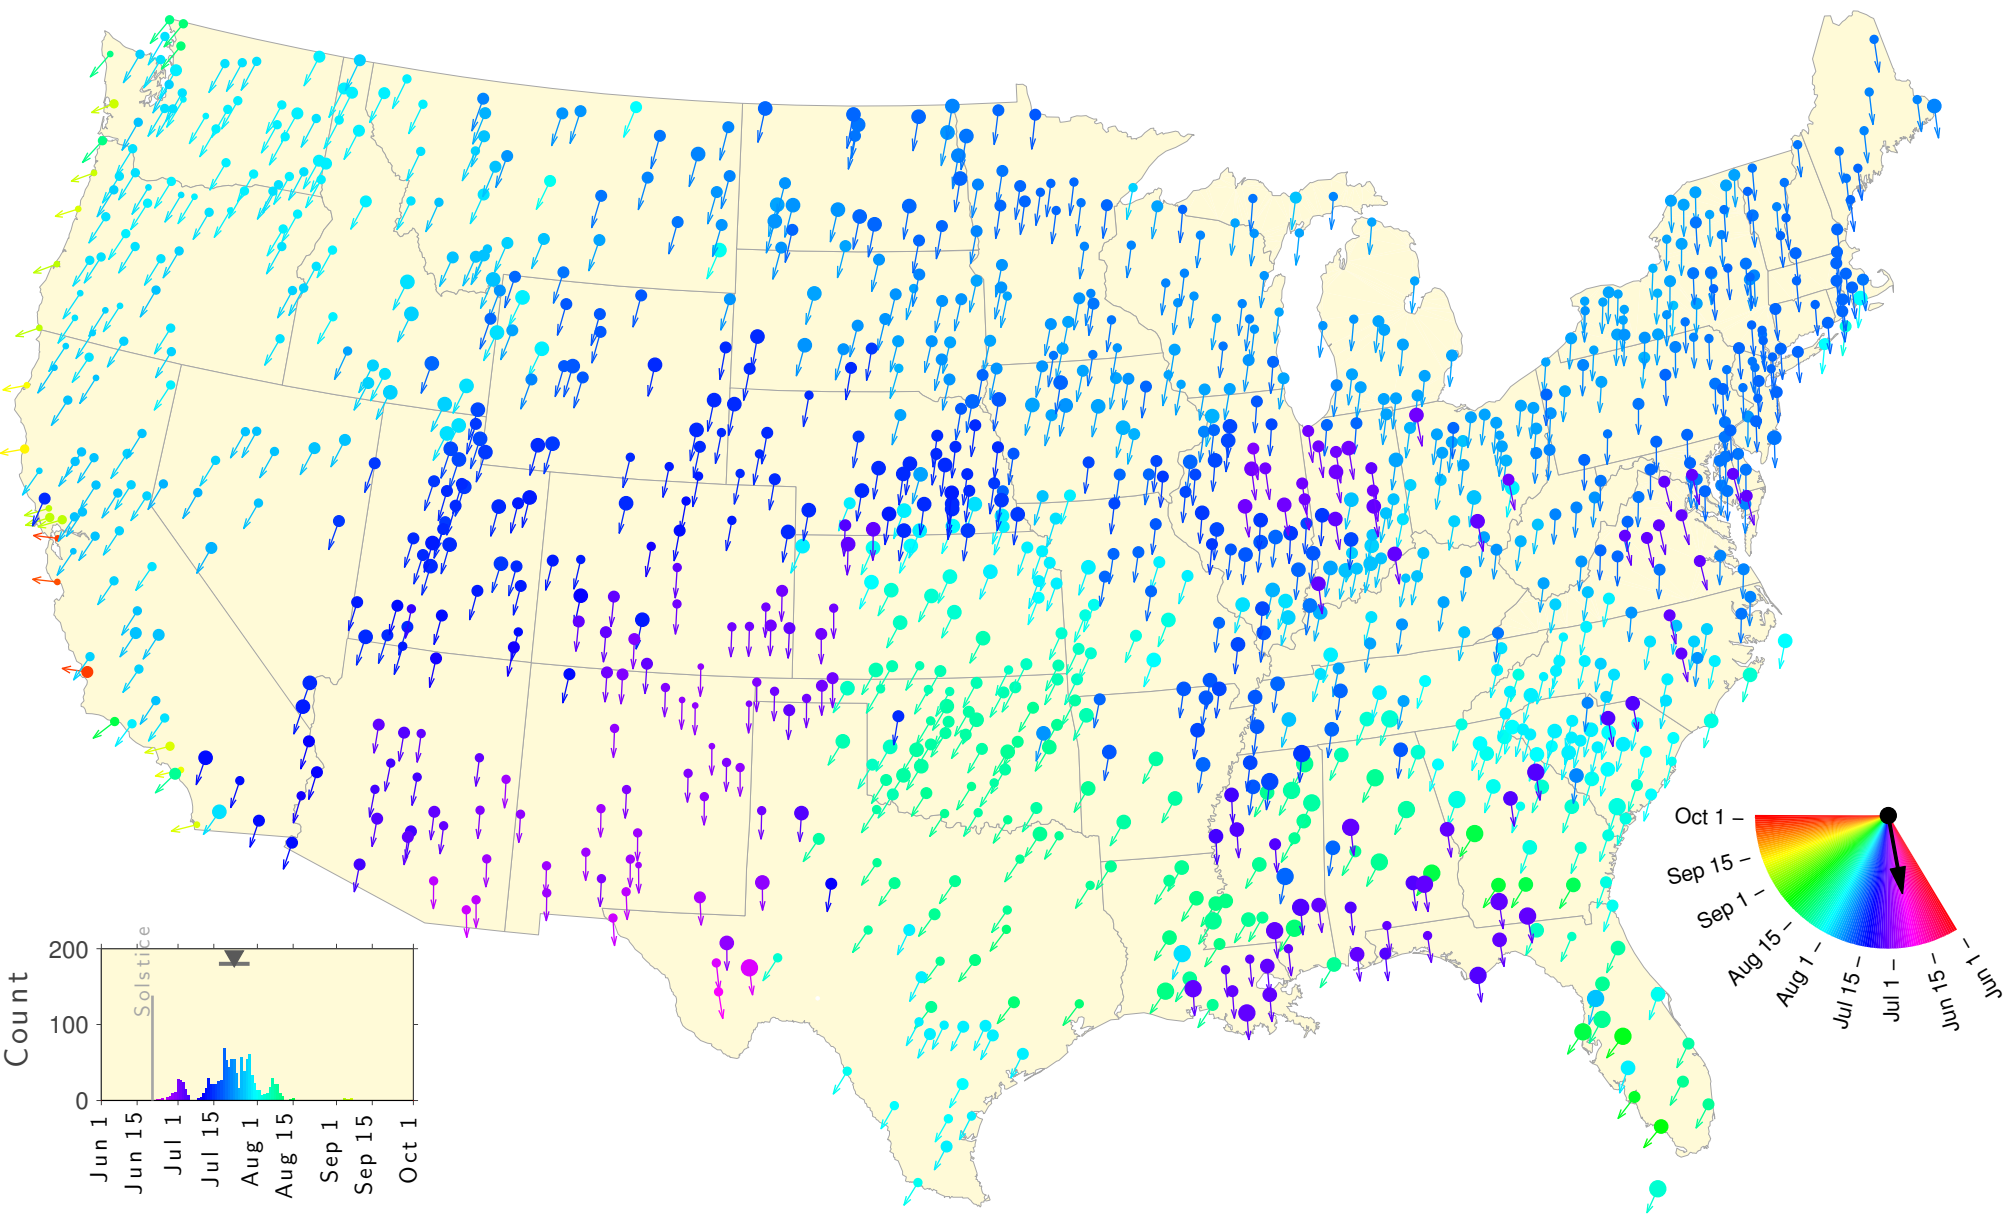

Summer Teletherm—25 year estimates: 1943 to 1967

Summer Teletherm—25 year estimates: 1944 to 1968

Summer Teletherm—25 year estimates: 1945 to 1969

Summer Teletherm—25 year estimates: 1946 to 1970

Summer Teletherm—25 year estimates: 1947 to 1971

Summer Teletherm—25 year estimates: 1948 to 1972

Summer Teletherm—25 year estimates: 1949 to 1973

Summer Teletherm—25 year estimates: 1950 to 1974

Summer Teletherm—25 year estimates: 1951 to 1975

Summer Teletherm—25 year estimates: 1952 to 1976

Summer Teletherm—25 year estimates: 1953 to 1977

Summer Teletherm—25 year estimates: 1954 to 1978

Summer Teletherm—25 year estimates: 1955 to 1979

Summer Teletherm—25 year estimates: 1956 to 1980

Summer Teletherm—25 year estimates: 1957 to 1981

Summer Teletherm—25 year estimates: 1958 to 1982

Summer Teletherm—25 year estimates: 1959 to 1983

Summer Teletherm—25 year estimates: 1960 to 1984

Summer Teletherm—25 year estimates: 1961 to 1985

Summer Teletherm—25 year estimates: 1962 to 1986