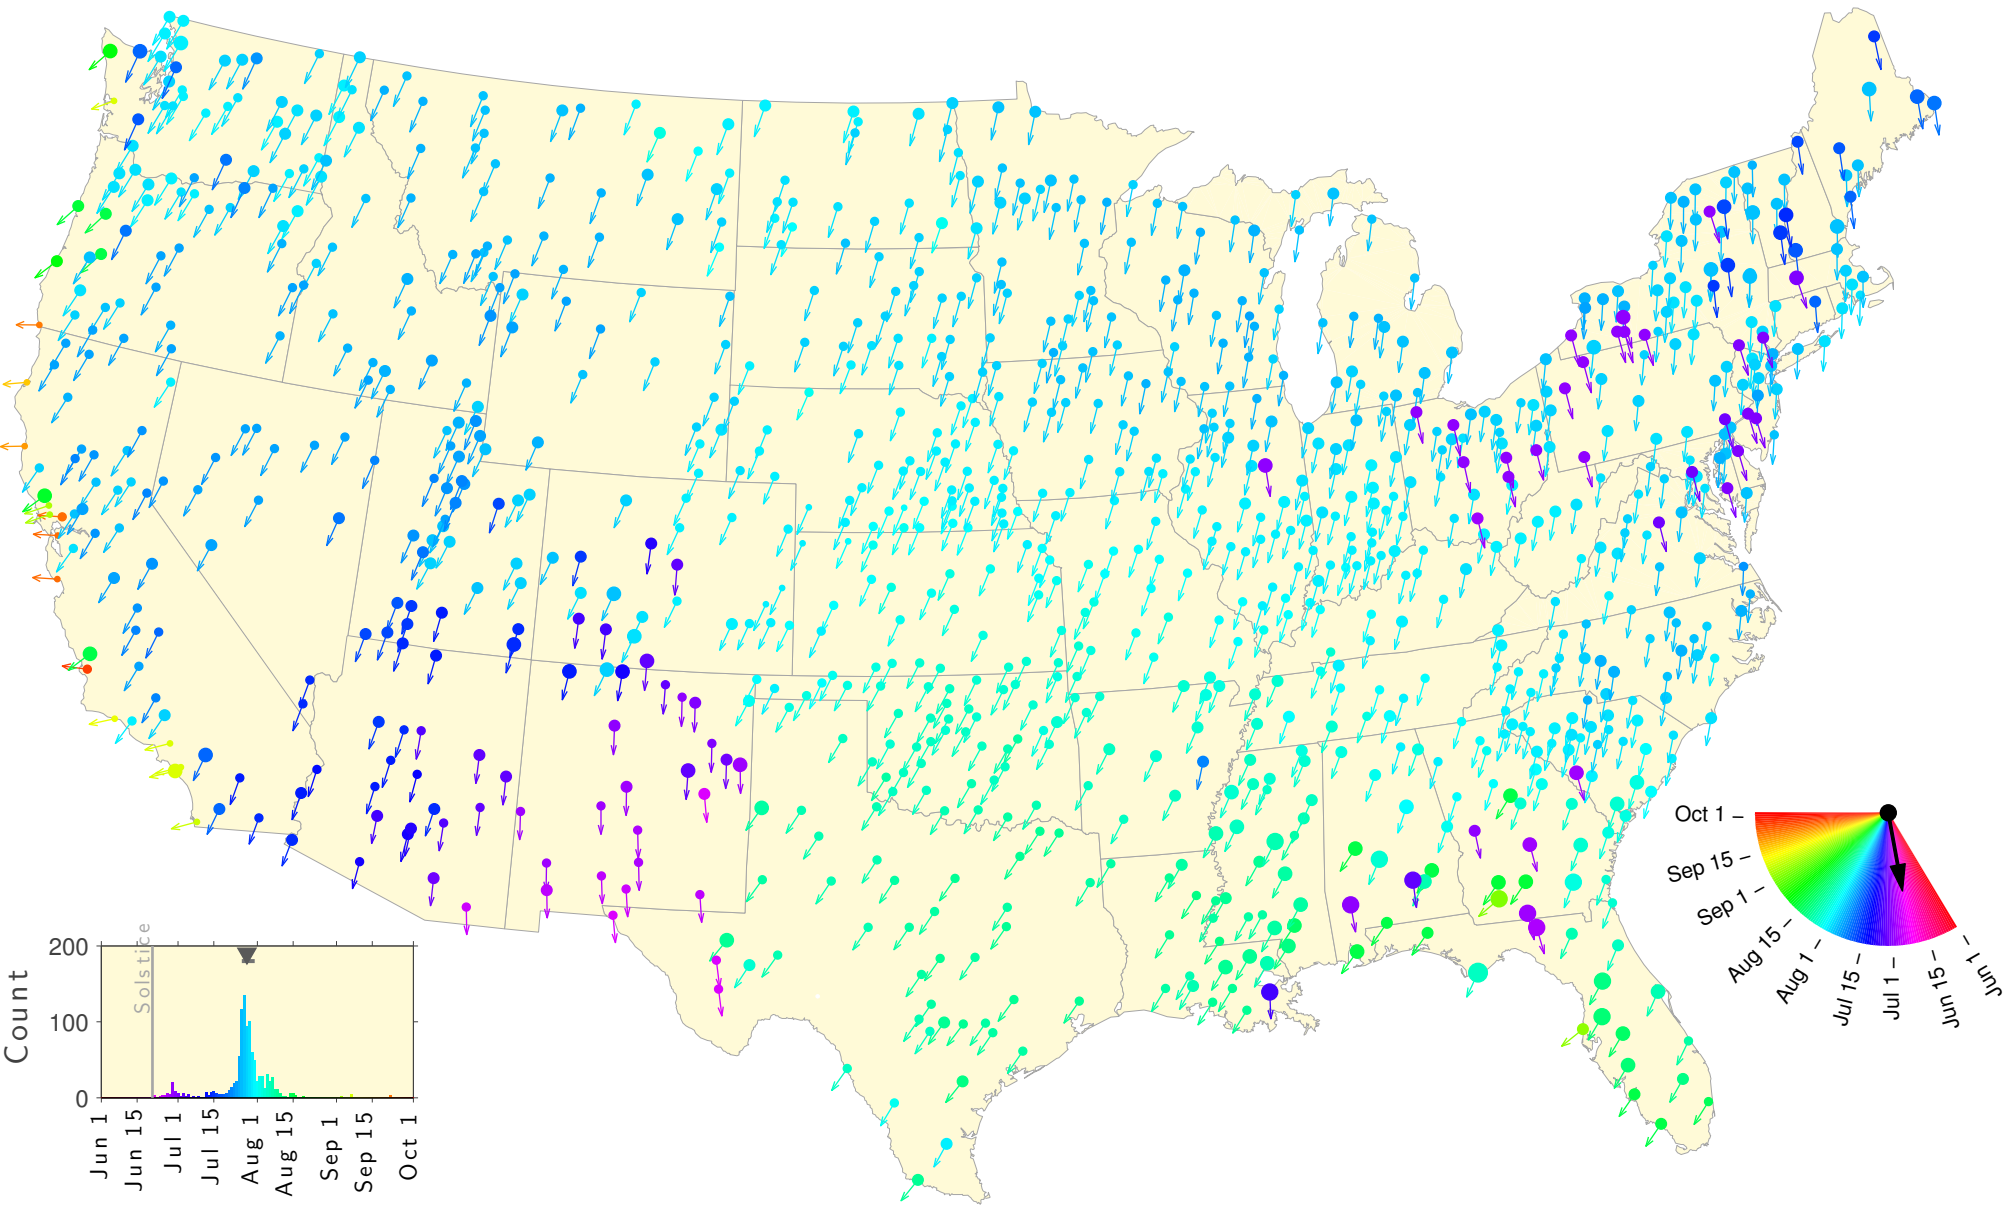

Summer Teletherm—25 year estimates: 1923 to 1947

Summer Teletherm—25 year estimates: 1924 to 1948

Summer Teletherm—25 year estimates: 1925 to 1949

Summer Teletherm—25 year estimates: 1926 to 1950

Summer Teletherm—25 year estimates: 1927 to 1951

Summer Teletherm—25 year estimates: 1933 to 1957

Summer Teletherm—25 year estimates: 1934 to 1958

Summer Teletherm—25 year estimates: 1935 to 1959

Summer Teletherm—25 year estimates: 1936 to 1960

Summer Teletherm—25 year estimates: 1937 to 1961

Summer Teletherm—25 year estimates: 1938 to 1962

Summer Teletherm—25 year estimates: 1939 to 1963

Summer Teletherm—25 year estimates: 1940 to 1964

Summer Teletherm—25 year estimates: 1941 to 1965

Summer Teletherm—25 year estimates: 1942 to 1966

Summer Teletherm—25 year estimates: 1943 to 1967

Summer Teletherm—25 year estimates: 1944 to 1968

Summer Teletherm—25 year estimates: 1945 to 1969

Summer Teletherm—25 year estimates: 1946 to 1970

Summer Teletherm—25 year estimates: 1947 to 1971