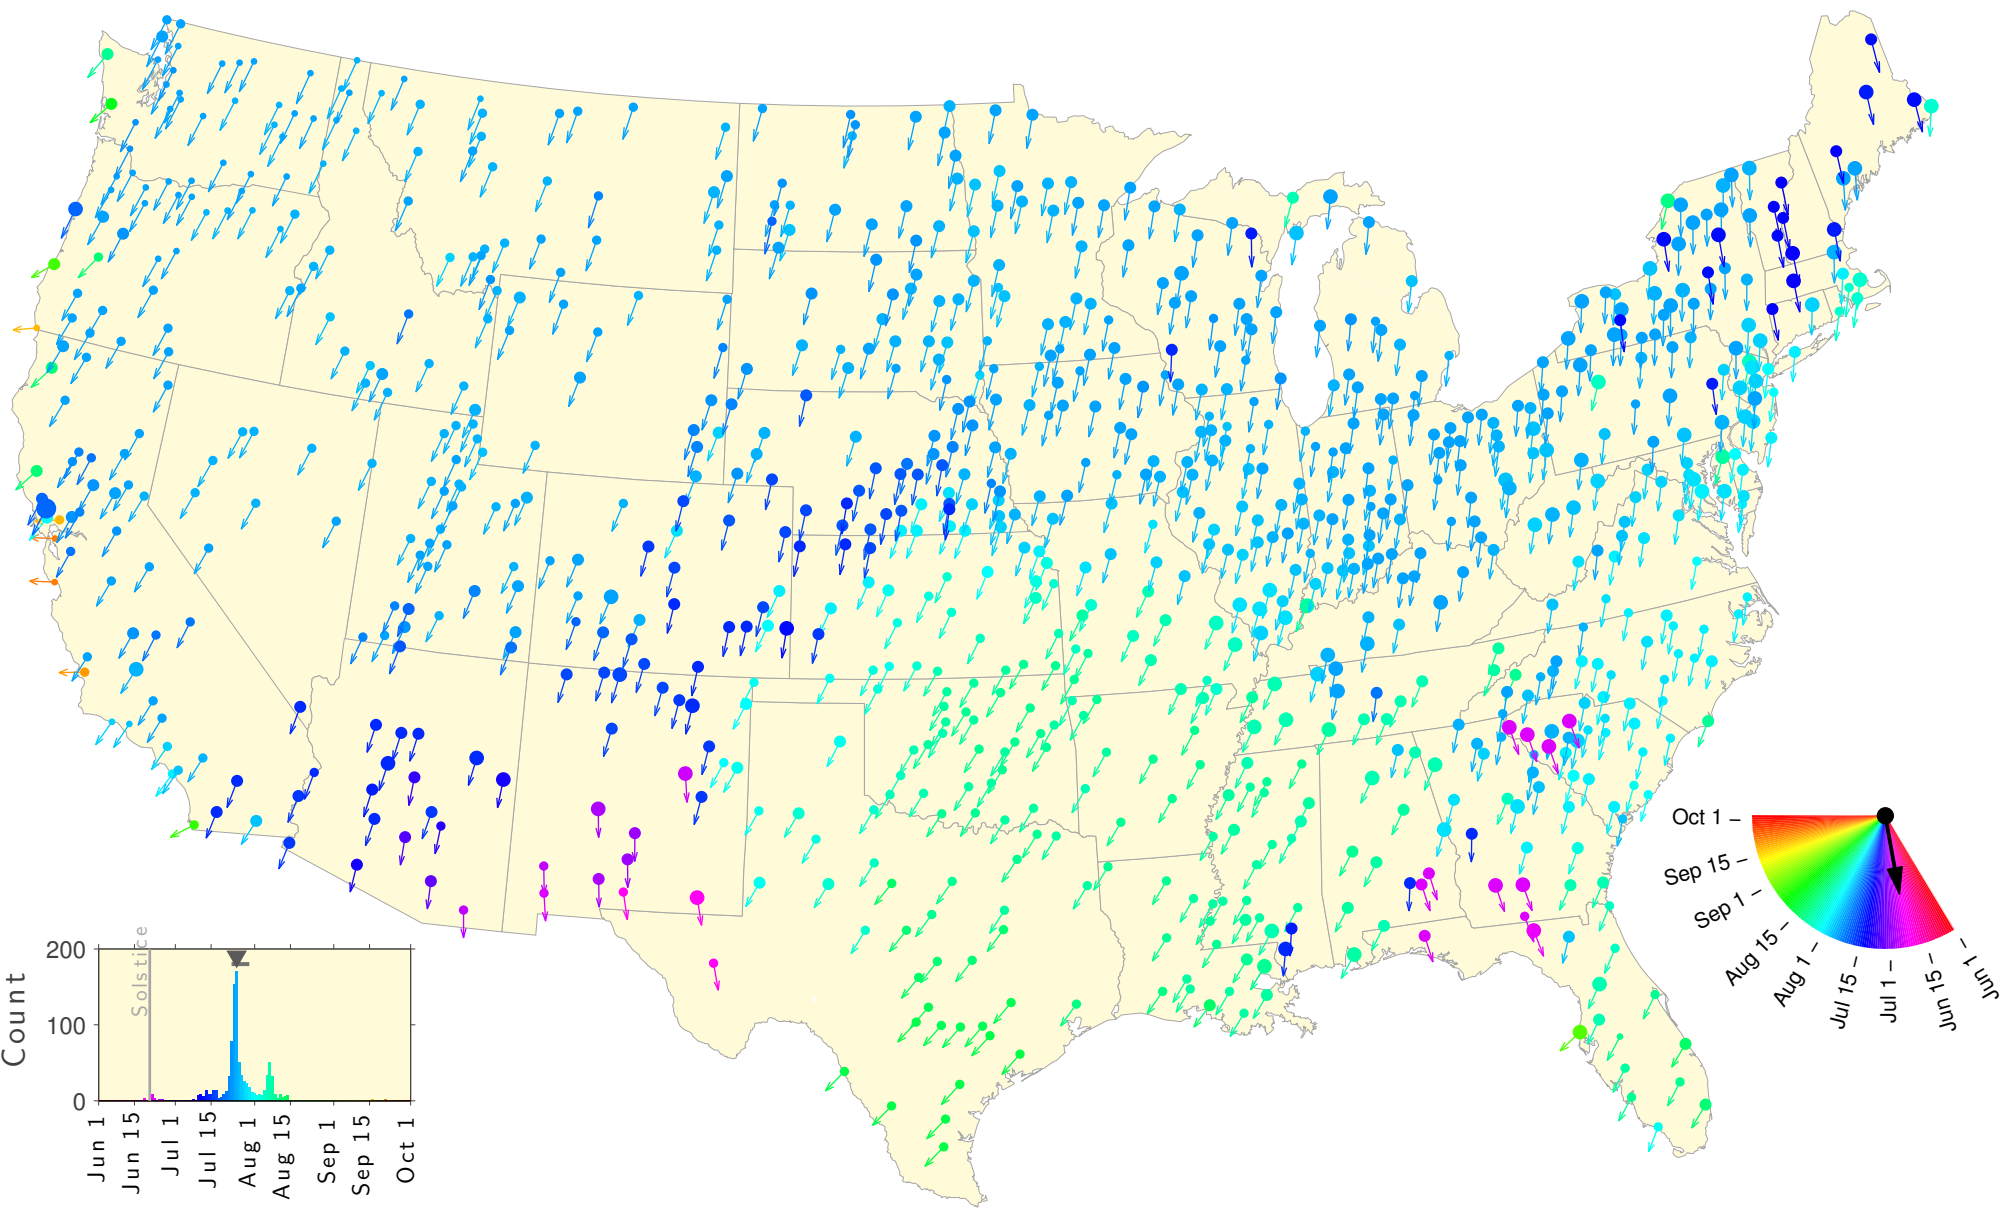

Summer Teletherm—25 year estimates: 1913 to 1937

Summer Teletherm—25 year estimates: 1914 to 1938

Summer Teletherm—25 year estimates: 1915 to 1939

Summer Teletherm—25 year estimates: 1916 to 1940

Summer Teletherm—25 year estimates: 1917 to 1941

Summer Teletherm—25 year estimates: 1918 to 1942

Summer Teletherm—25 year estimates: 1919 to 1943

Summer Teletherm—25 year estimates: 1920 to 1944

Summer Teletherm—25 year estimates: 1921 to 1945

Summer Teletherm—25 year estimates: 1922 to 1946

Summer Teletherm—25 year estimates: 1923 to 1947

Summer Teletherm—25 year estimates: 1924 to 1948

Summer Teletherm—25 year estimates: 1925 to 1949

Summer Teletherm—25 year estimates: 1926 to 1950

Summer Teletherm—25 year estimates: 1927 to 1951

Summer Teletherm—25 year estimates: 1928 to 1952

Summer Teletherm—25 year estimates: 1929 to 1953

Summer Teletherm—25 year estimates: 1930 to 1954

Summer Teletherm—25 year estimates: 1931 to 1955

Summer Teletherm—25 year estimates: 1932 to 1956