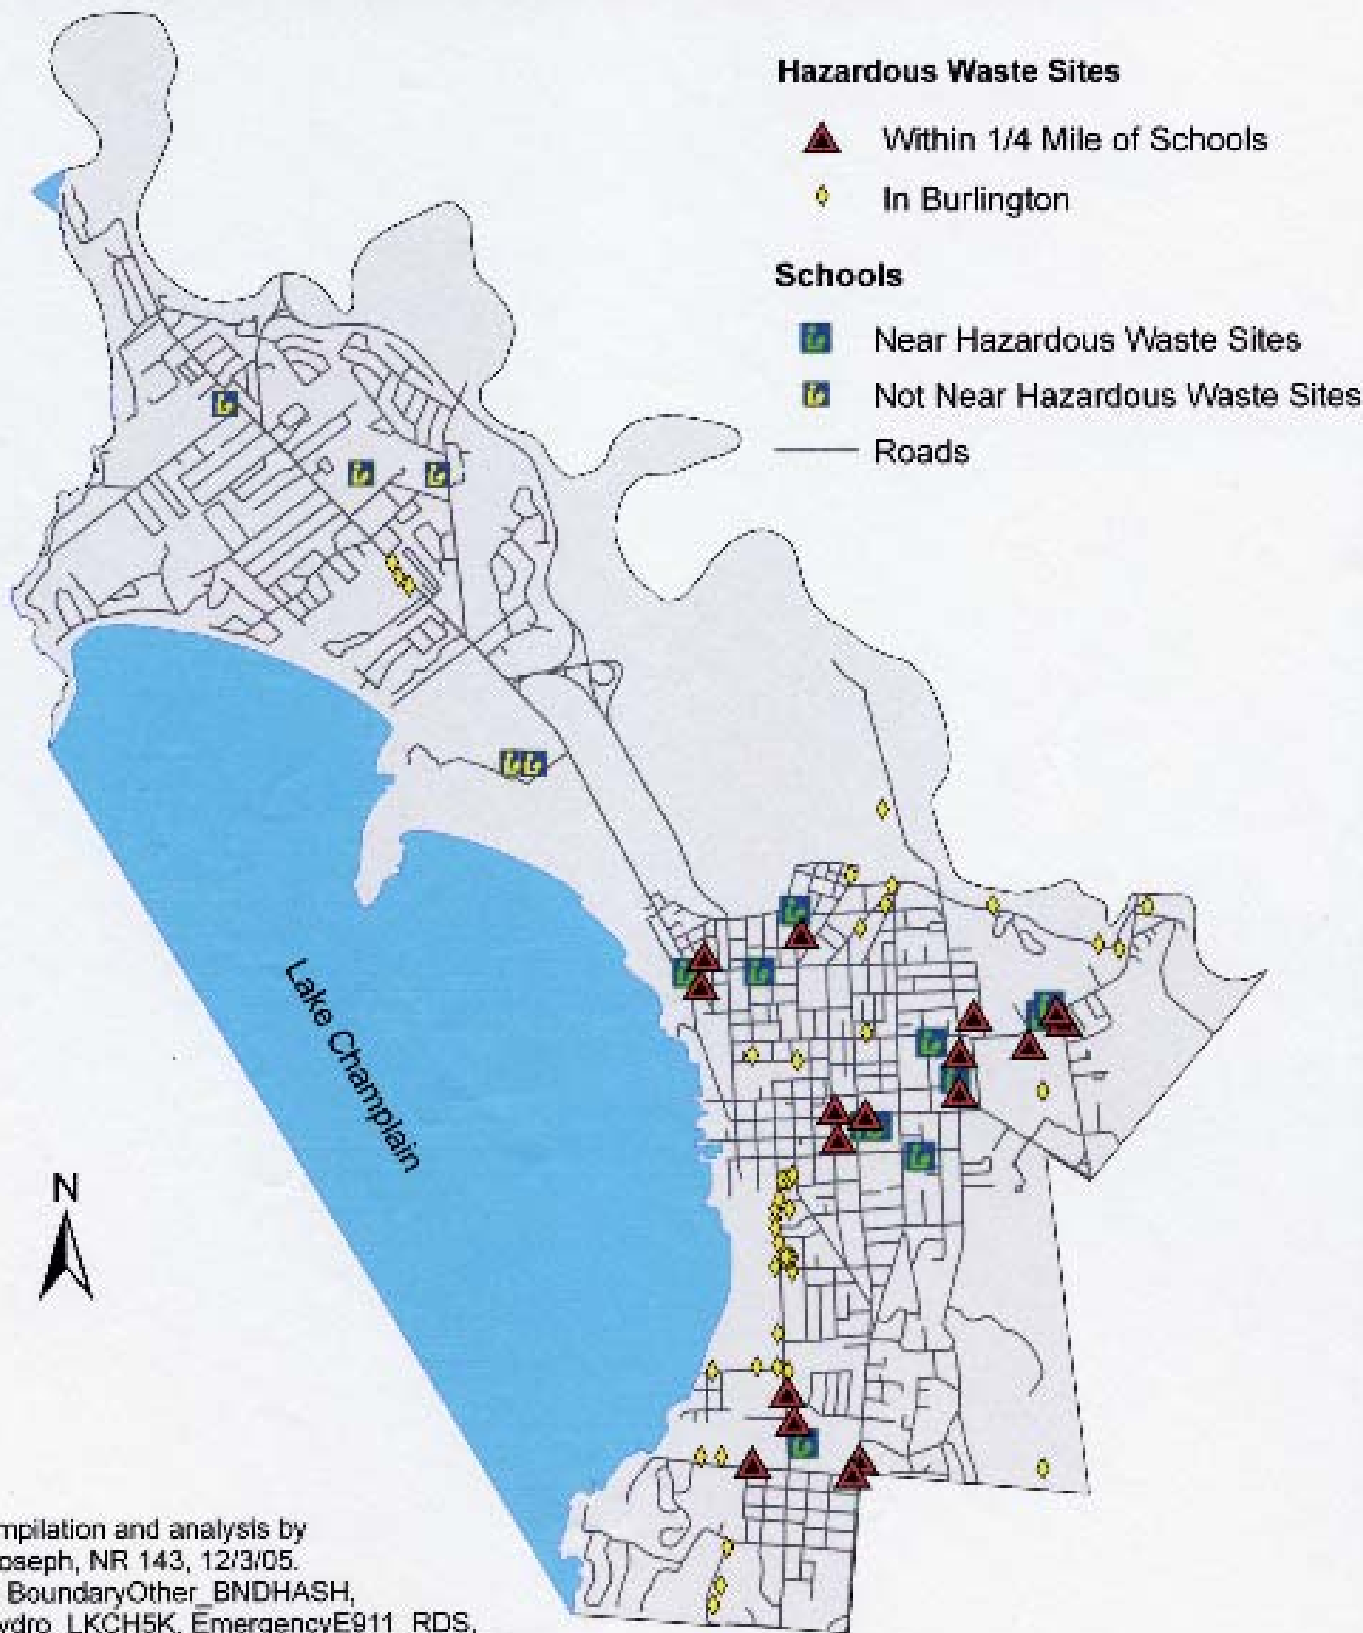

# Hazardous Waste Sites Near Burlington Schools

Map compilation and analysis by  
Ethan Joseph, NR 143, 12/3/05.  
Source: BoundaryOther\_BNDHASH,  
WaterHydro\_LKCH5K, EmergencyE911\_RDS,  
EnvironHazmat\_HWFAC, and FacilitiesSchools\_  
PTSCHOOL available through VCGI. VTSPC and  
NAD83.

0 0.2 0.4 0.8 1.2 1.6 Miles