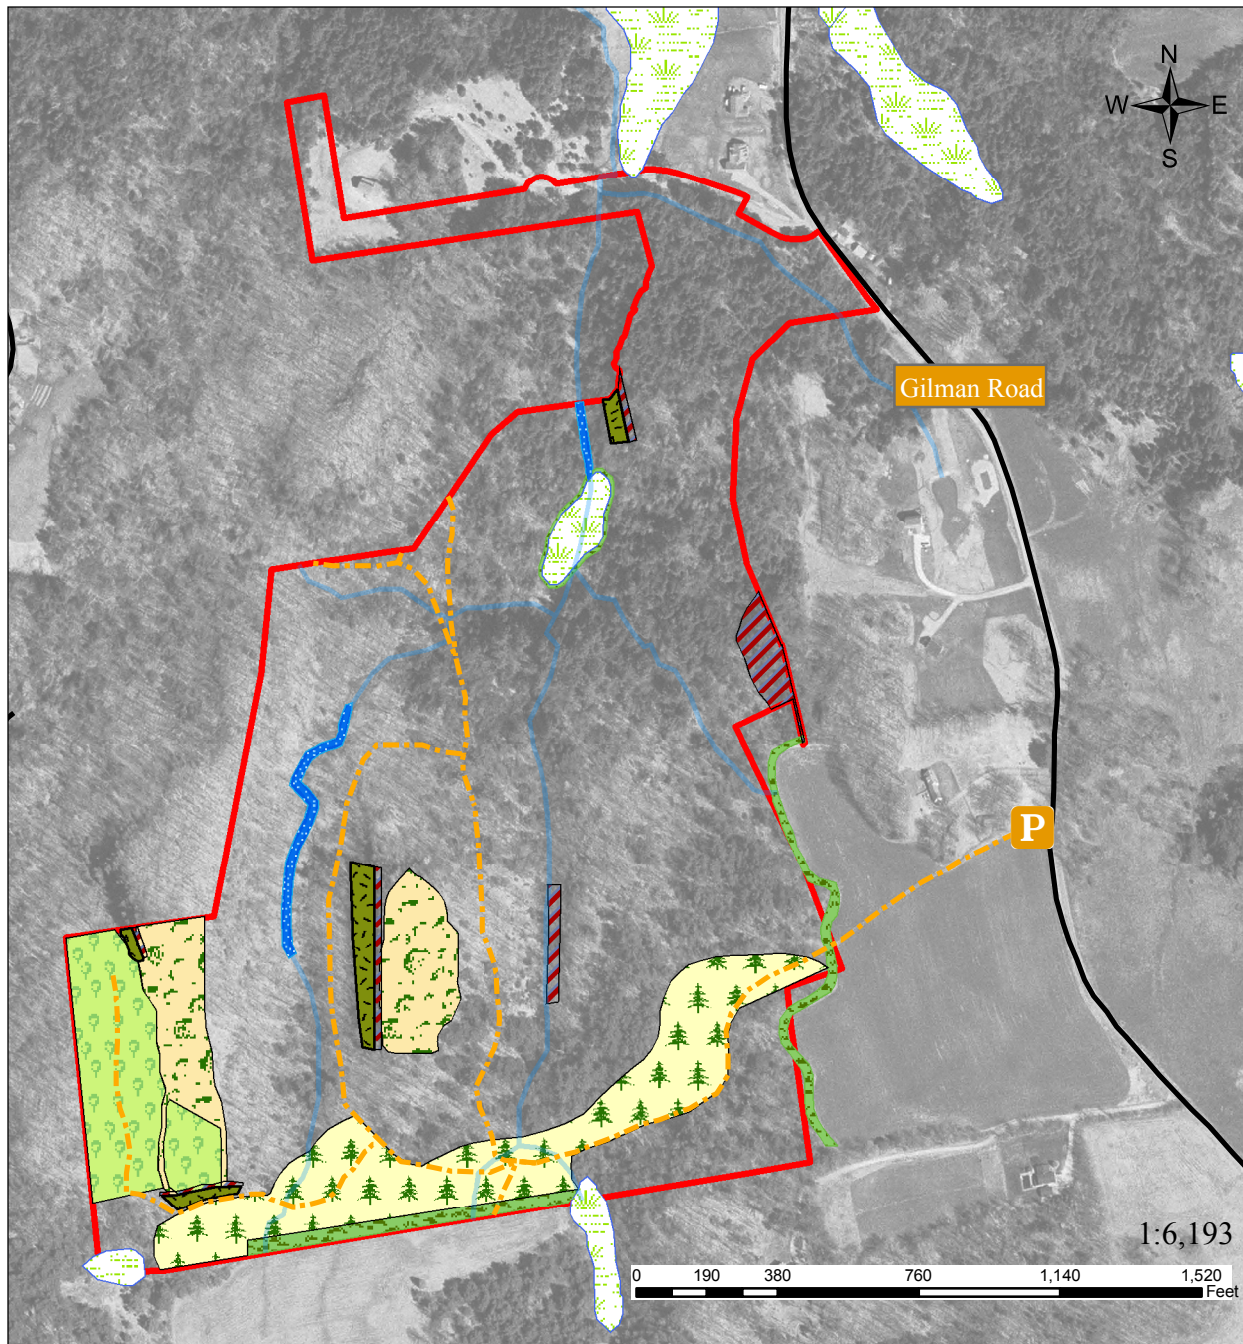

Featured Wildlife Habitats

Map 7

Owl's Knoll on the Bissonette Farm
Hinesburg, Vermont
Summer 2006

Legend

Property Boundary

Parking

Trails

Roads

Streams

Wetlands

Habitat Types

Riparian Forest

Ridges and Hilltops

Pine Forest

Young Forest

Edges

Cliff

Talus

Created by Kristen Sharpless
Field Naturalist, University of Vermont

All layers produced by Kristen Sharpless,
Vermont Center for Geographic Information,
and the Trust for Public Land