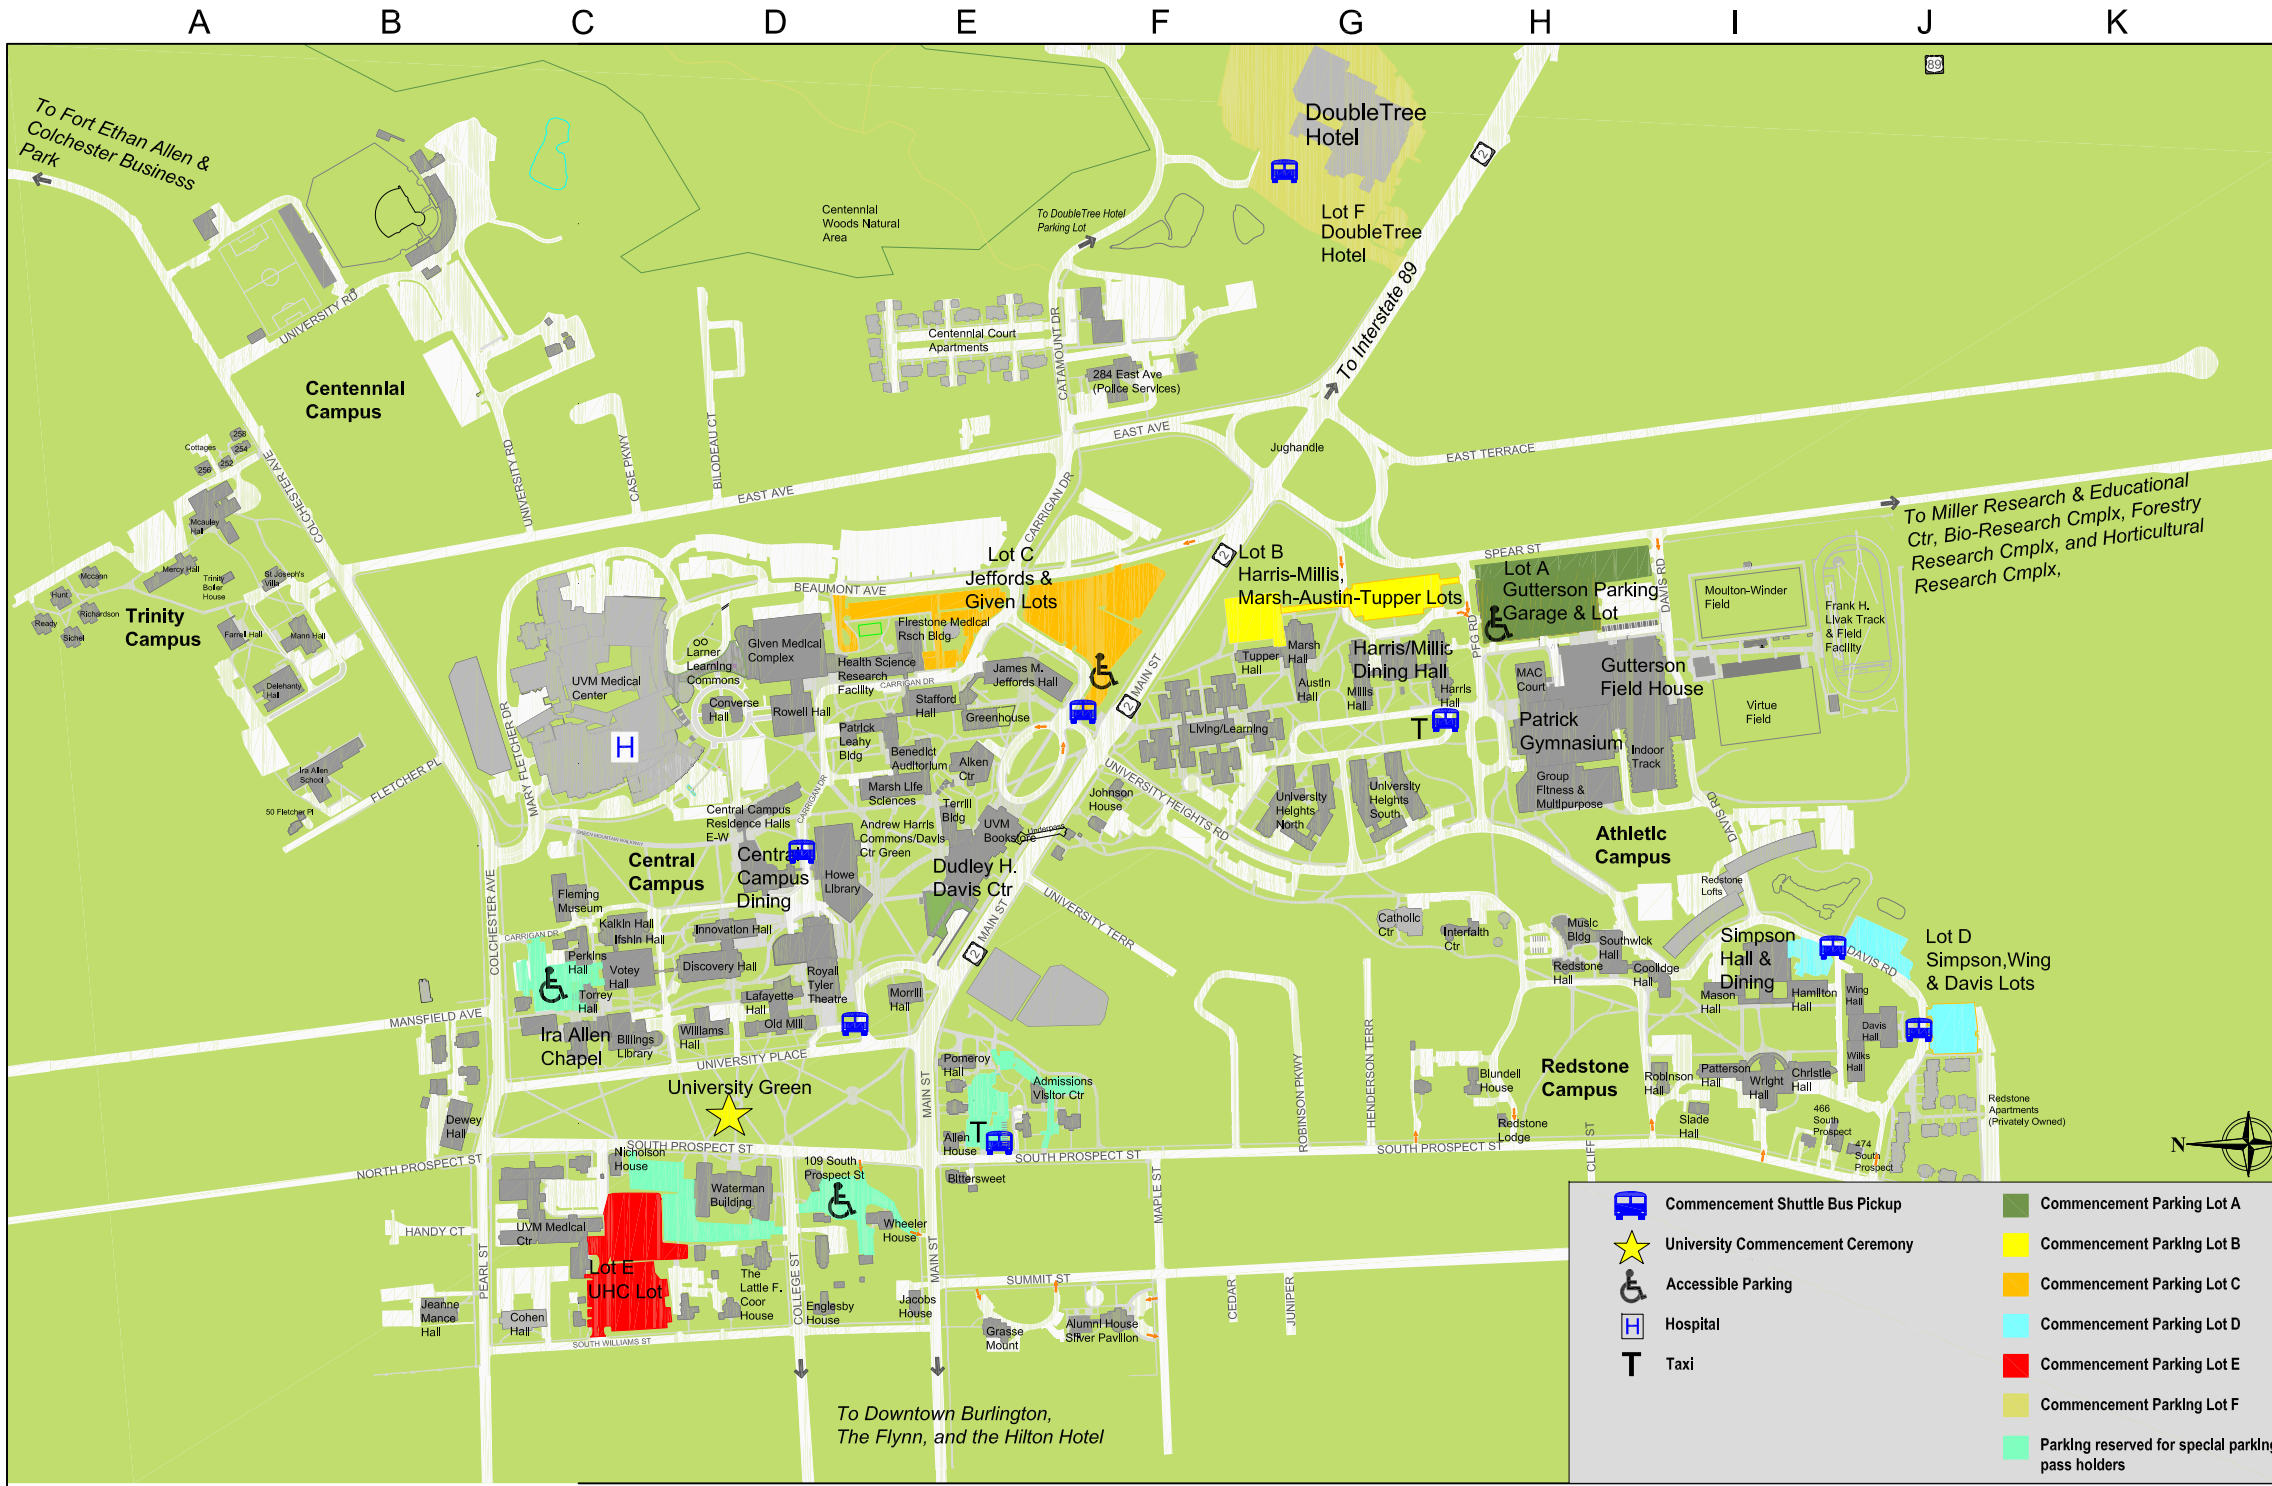

Location Index

- E4 Aiken Center
- E6 Allen House
- F7 Alumni House Silver Pavilion
- E4 Andrew Harris Commons
- I4 Athletic Complex
- H5 Catholic Center
- D4 Central Campus Dining Hall
- E4 Davis Ctr Green
- B5 Discovery/Innovation Halls
- G1 DoubleTree Hotel
- E4 Dudley H. Davis Center
- C4 Fleming Museum
- I3 Gutterson Field House
- E3 Harris-Millis Dining Hall
- G3 Health Science Rsch Fac
- D4 Howe Library
- I4 Indoor Track
- H5 Interfaith Center
- C5 Ira Allen Chapel
- E3 James M. Jeffords Hall
- B6 John Dewey Hall
- E5 Morrill Hall
- H4 Multipurpose Facility
- H5 Music Recital Hall
- D5 Old Mill/Lafayette Halls
- H3 Patrick Gymnasium
- F2 Police Services
- D5 Royall Tyler Theatre
- I5 Simpson Hall & Dining
- D6 University Green
- E4 UVM Bookstore
- D6 Waterman Building
- D5 Williams Hall

Parking Lot Key

- H3 LOT A Gutterson Garage & Parking Lot
  Agriculture & Life Sci Graduate College
- G3 LOT B M-A-T & Harris Millis Lots
  Engineering & Math
- E3 LOT C Jeffords & Given Lots
  Arts & Sciences
- J5 LOT D Wing, Davis, & Simpson Lots
  Environment & Natural Resources
- C6 LOT E UHC Lot
  Medicine
- G1 LOT F DoubleTree Hotel Lot
  Nursing & Health Sciences

Commencement Shuttle Bus Pickup	Commencement Parking Lot A
University Commencement Ceremony	Commencement Parking Lot B
Accessible Parking	Commencement Parking Lot C
Hospital	Commencement Parking Lot D
Taxi	Commencement Parking Lot E
	Commencement Parking Lot F
	Parking reserved for special parking pass holders