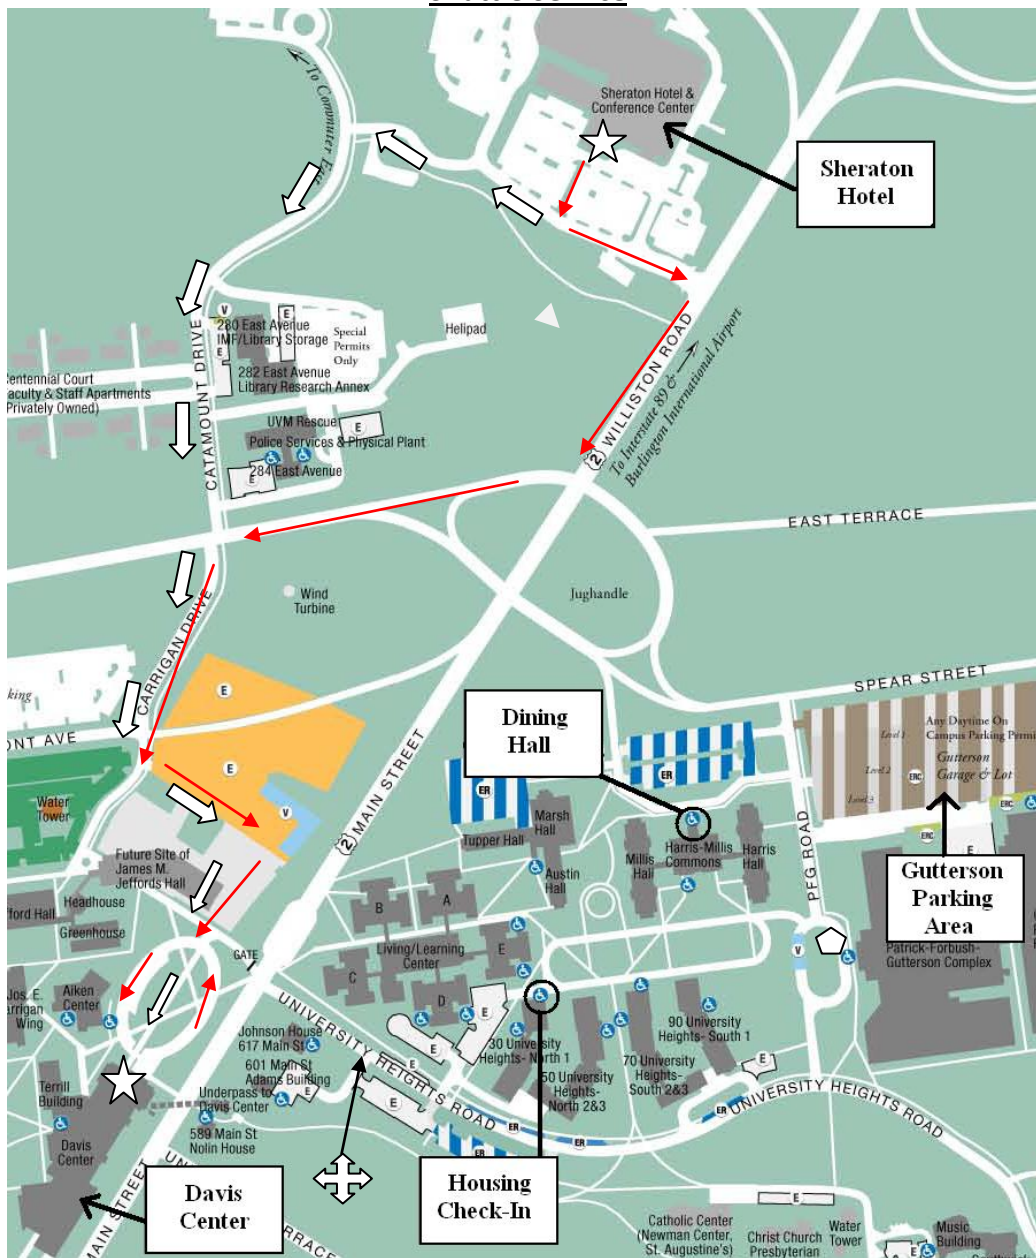

**Society of Nematologists and Soil Ecology Conference at
The University of Vermont ~ July 12 – 15, 2009**

Shuttle Service

- ★ Sheraton to UVM Davis Center shuttle.
- ↔ University Housing shuttle stop.
- ← Walking Route
- ⬠ Sunday's Nature Field Trip Pickup

Date	Time	Pick up	Drop off	Notes
(Field Trip) Sunday, July 12 th	11:00 AM – 3:00PM	UVM- Patrick Gym Entrance	Mtn. Philo	1 Bus - Pick group up at Mtn. Philo and return to UVM
Shuttles Sunday, July 12 th	3:00-8:30 PM	Sheraton Hotel - Main entrance of hotel	UVM-Davis Center	1 Bus -Continue Loop 3:00-8:30 PM
Monday, July 13 th	7:30-10:30 AM	Sheraton	UVM-Davis Center	1 Bus - Continue Loop 7:30-10:30 AM
	3:30-7:30 PM	UVM –Davis Center	Sheraton	1 Bus - Continue Loop 3:30-7:30 PM
Tuesday, July 14 th	7:30-10:30 AM	Sheraton	UVM-Davis Center	1 Bus - Continue Loop 7:30-10:30 AM
	3:00-10:00 PM	UVM Davis Center / University-Heights / Sheraton / Waterfront	University-Heights / Sheraton / Waterfront / Davis Center	2 Buses - Continue Loop 3:00-10:00 PM
Wednesday, July 15 th	7:30-10:30 AM	Sheraton	UVM-Davis Center	1 Bus - Continue Loop 7:30-10:30 AM
	1:00-6:30 PM	UVM-Davis	Sheraton	1 Bus - Continue Loop 1:00-6:00 PM
Wednesday, July 15 th (Field Trips)	1:00 – 5:00 PM	UVM – Davis Center	Chazy Reef – Isle La Motte	1 Bus – 1:00 – 5:00 PM
	1:00 – 5:00 PM	UVM – Davis Center	Shelburne Farms	1 Bus – 1:00 – 5:00 PM
	1:00 – 5:00 PM	UVM- Davis Center	Shelburne Museum	
	1:00 – 5:00 PM	UVM - Davis Center	Proctor Maple Research Ctr & Snowflake Jericho	1 Bus – 1:00 – 5:00 PM