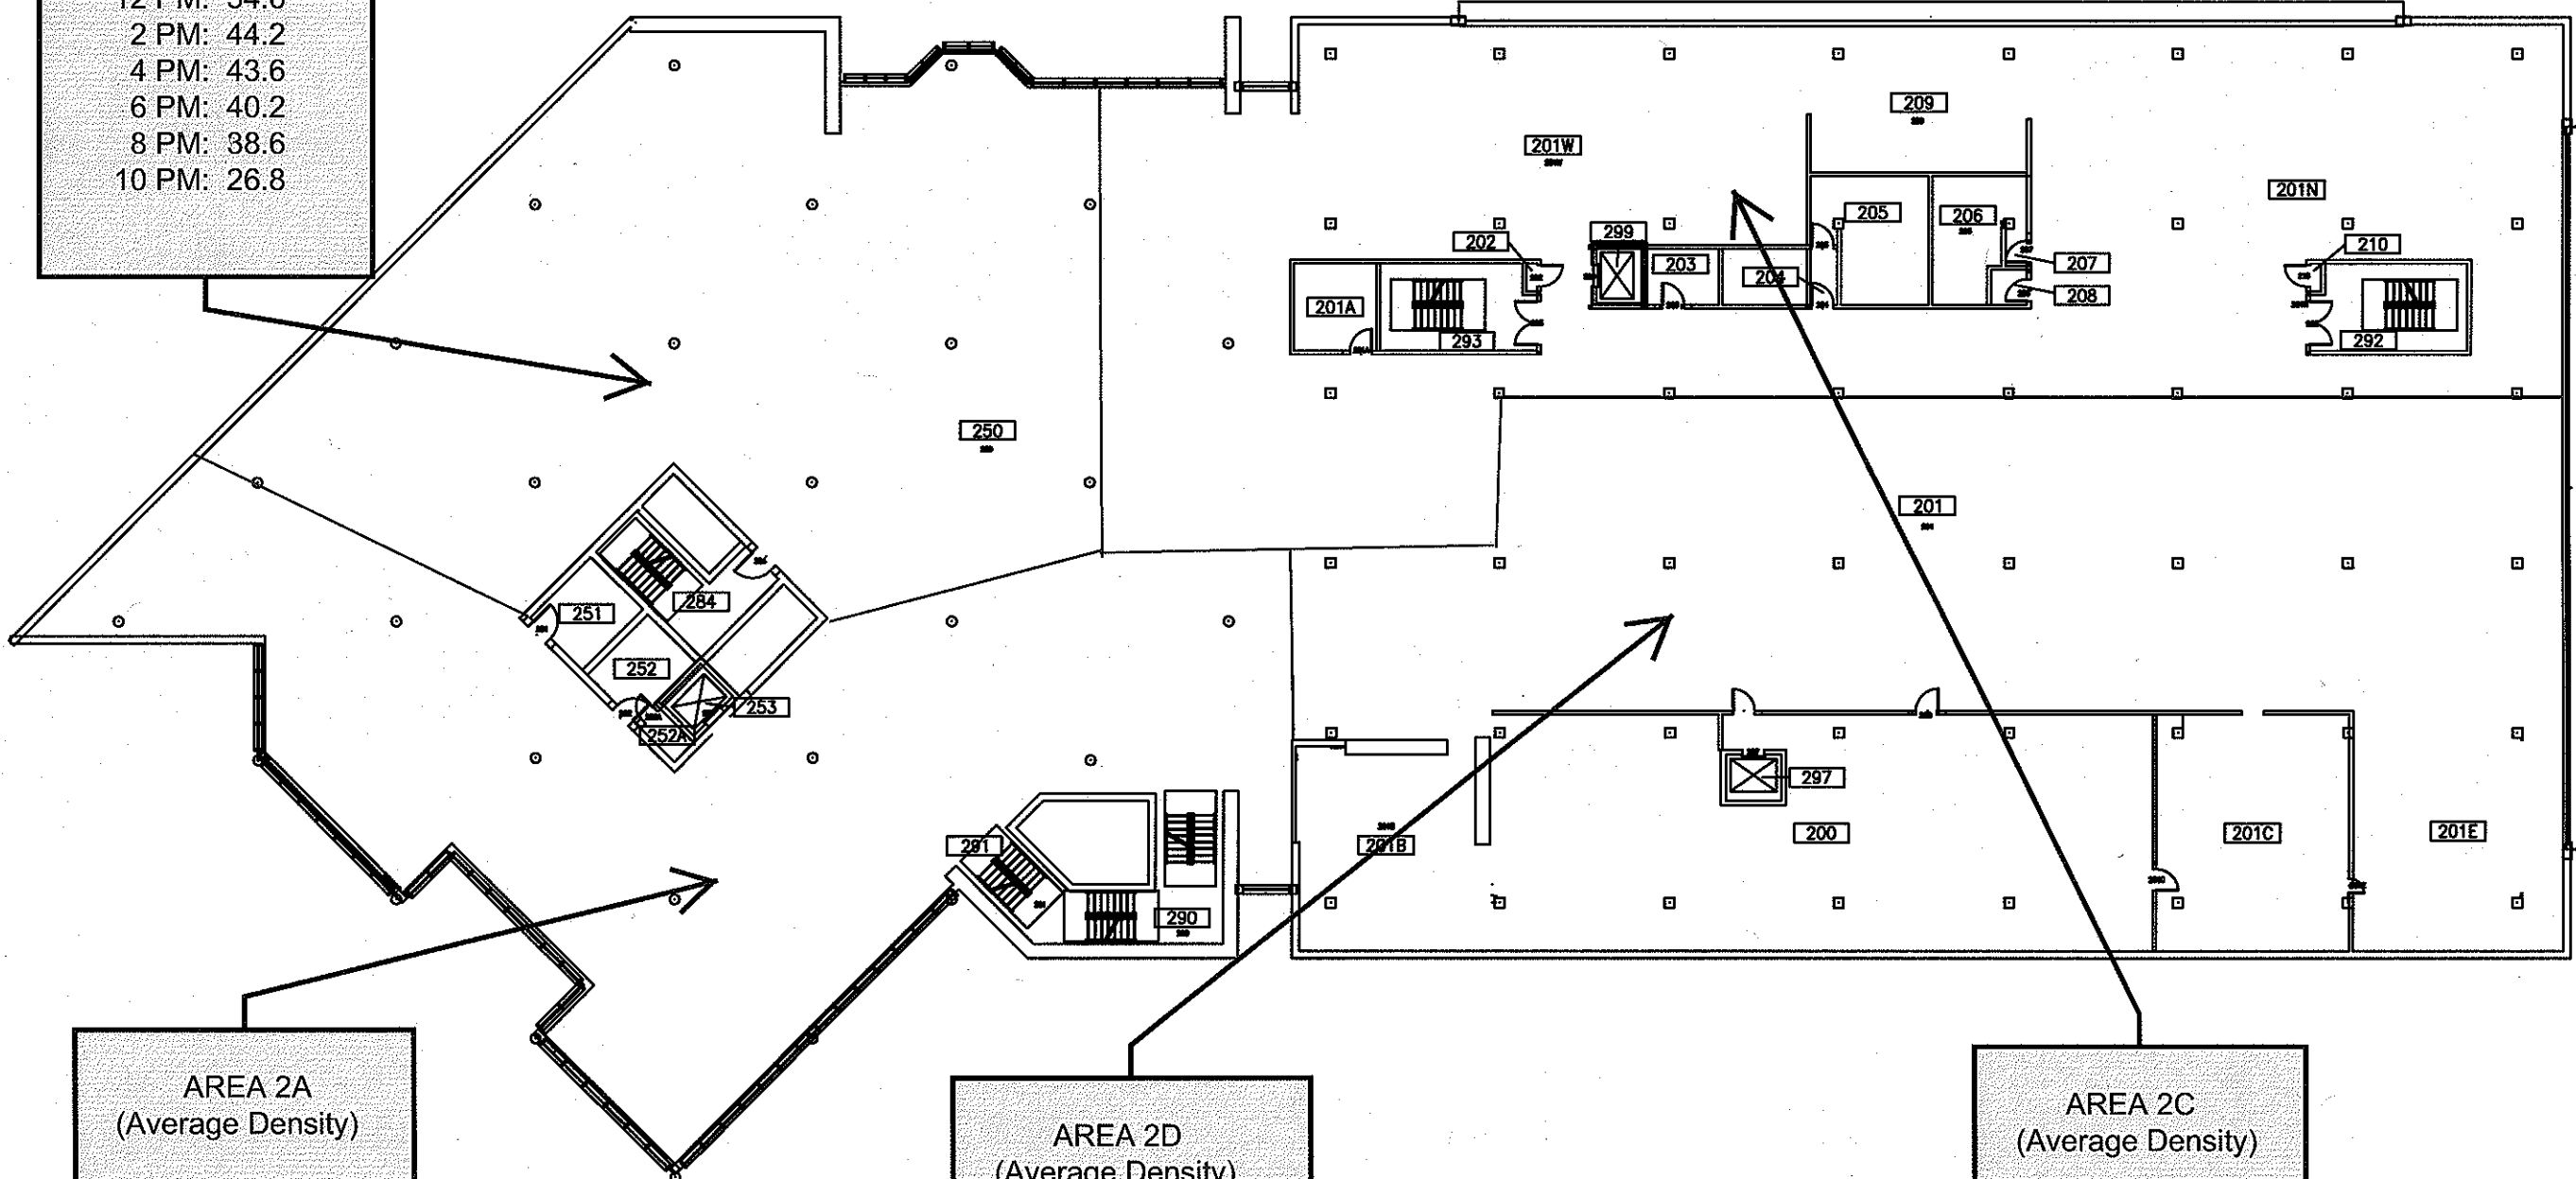

Drawing Title
LEVEL 3
(Main Entrance)

Familis Floor
03

Drawing No.
036_3

NOTES:

Population Density Survey: December 3rd - 7th, 2007
Bailey/Howe Library 2nd Floor
(Reflects Number of Students Working in Designated Areas)

AREA 2B
(Average Density)

10 AM:	20.6
12 PM:	34.6
2 PM:	44.2
4 PM:	43.6
6 PM:	40.2
8 PM:	38.6
10 PM:	26.8

AREA 2A
(Average Density)

10 AM:	20.2
12 PM:	43.4
2 PM:	50.0
4 PM:	46.2
6 PM:	40.4
8 PM:	37.8
10 PM:	25.3

AREA 2D
(Average Density)

10 AM:	13.4
12 PM:	40.6
2 PM:	50.2
4 PM:	46.6
6 PM:	40.2
8 PM:	38.0
10 PM:	35.0

AREA 2C
(Average Density)

10 AM:	12.0
12 PM:	31.2
2 PM:	43.2
4 PM:	46.0
6 PM:	38.0
8 PM:	36.4
10 PM:	35.4