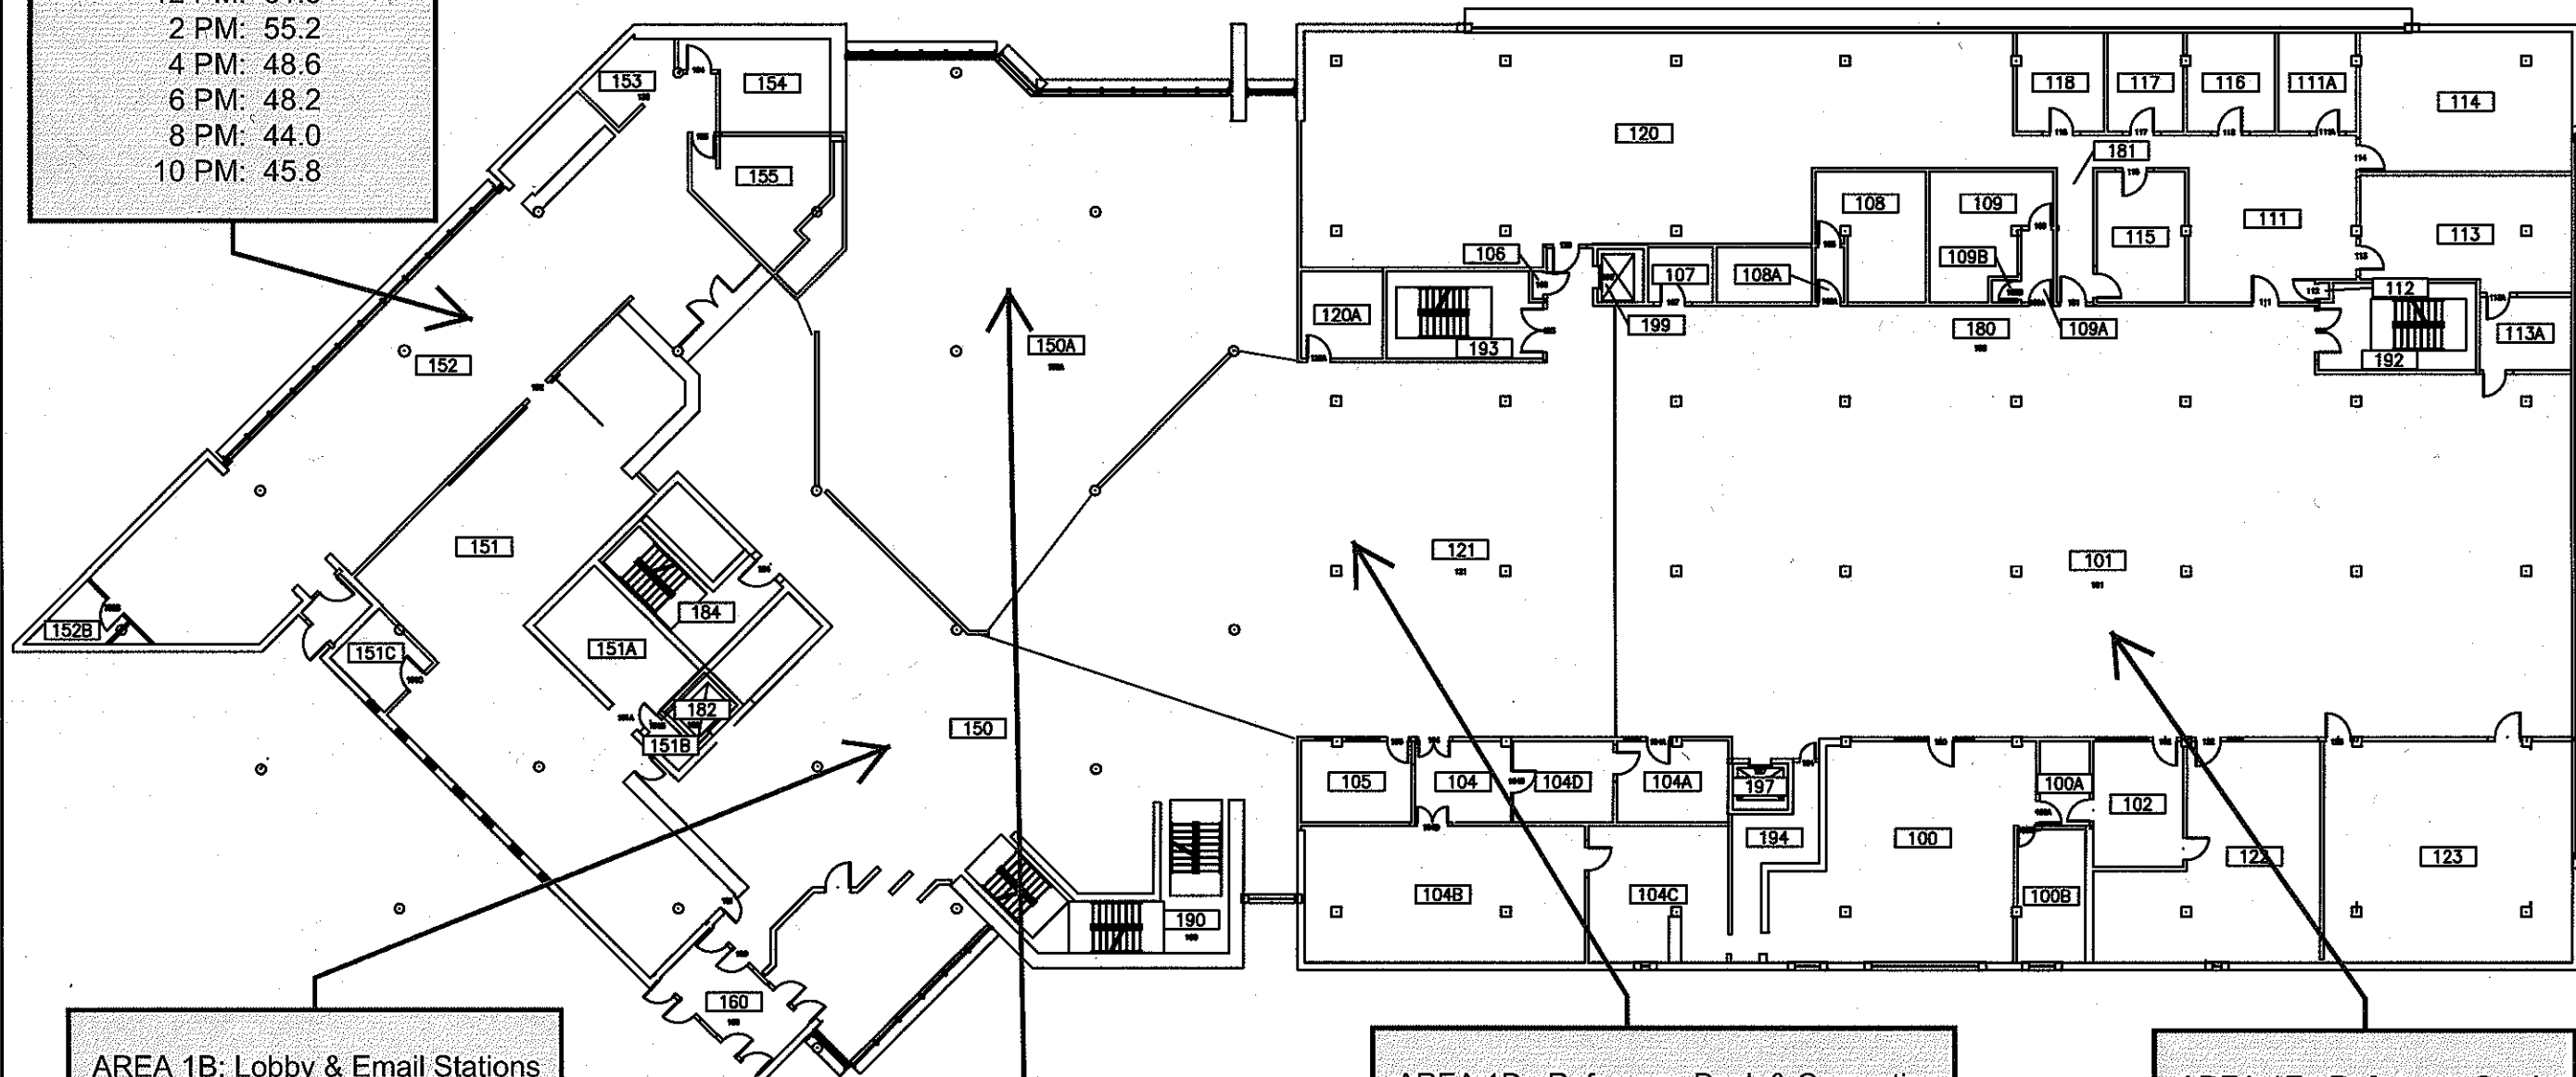

Population Density Survey: December 3rd - 7th, 2007
Bailey/Howe Library 1st Floor
(Reflects Number of Students Working in Designated Areas)

BUILDING NUMBER
036

FT
0 12.5 25

NOTES:

AREA 1A: Cyber Cafe
(Average Density)

10 AM: 44.4
12 PM: 61.6
2 PM: 55.2
4 PM: 48.6
6 PM: 48.2
8 PM: 44.0
10 PM: 45.8

AREA 1B: Lobby & Email Stations
(Average Density)

10 AM: 9.2
12 PM: 27.4
2 PM: 20.2
4 PM: 16.2
6 PM: 10.4
8 PM: 4.6
10 PM: 3.4

AREA 1C: McCrorey Gallery
(Average Density)

10 AM: 41.4
12 PM: 72.8
2 PM: 74.8
4 PM: 69.6
6 PM: 61.6
8 PM: 54.4
10 PM: 45.4

AREA 1D: Reference Desk & Computing
(Average Density)

10 AM: 32.8
12 PM: 42.2
2 PM: 40.8
4 PM: 39.2
6 PM: 35.6
8 PM: 32.4
10 PM: 19.6

AREA 1E: Reference Stacks
(Average Density)

10 AM: 9.4
12 PM: 16.2
2 PM: 17.2
4 PM: 14.6
6 PM: 14.8
8 PM: 11.0
10 PM: 12.8

logoUVM.gif

Project
MAIN
BAILEY HOWE LIBRARY
638 MAIN STREET

Scale: 1" = 12.5'
Date: 01/03/08

Drawing Title
LEVEL 3
(Main Entrance)

Familis Floor
03

Drawing No.
036_3