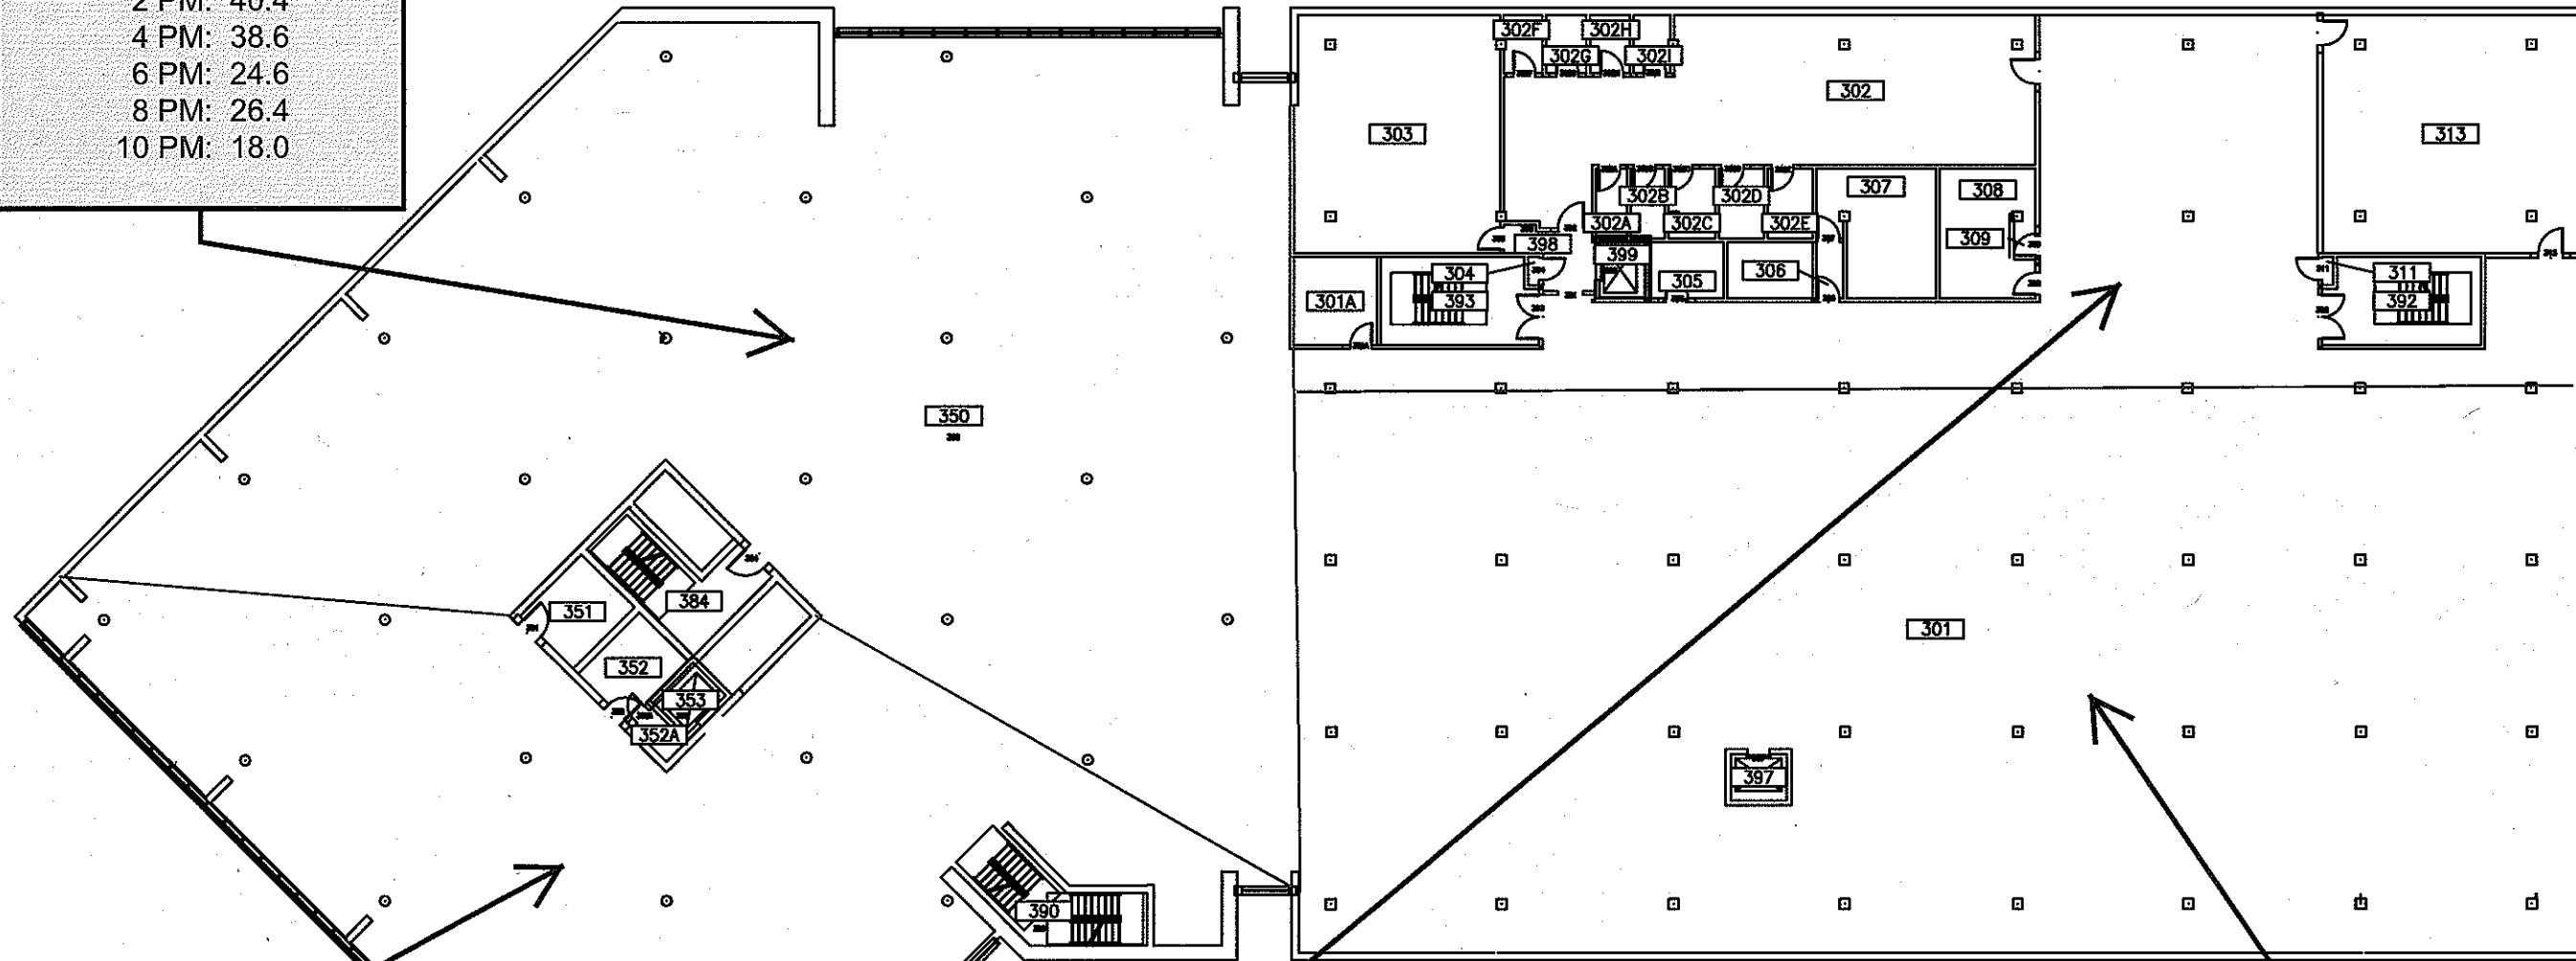

BUILDING NUMBER
036

FT
0 12.5 25

NOTES:

AREA 3B
(Average Density)

10 AM:	7.6
12 PM:	32.8
2 PM:	40.4
4 PM:	38.6
6 PM:	24.6
8 PM:	26.4
10 PM:	18.0

AREA 3A
(Average Density)

10 AM:	15.4
12 PM:	35.8
2 PM:	46.6
4 PM:	52.0
6 PM:	33.0
8 PM:	24.0
10 PM:	22.0